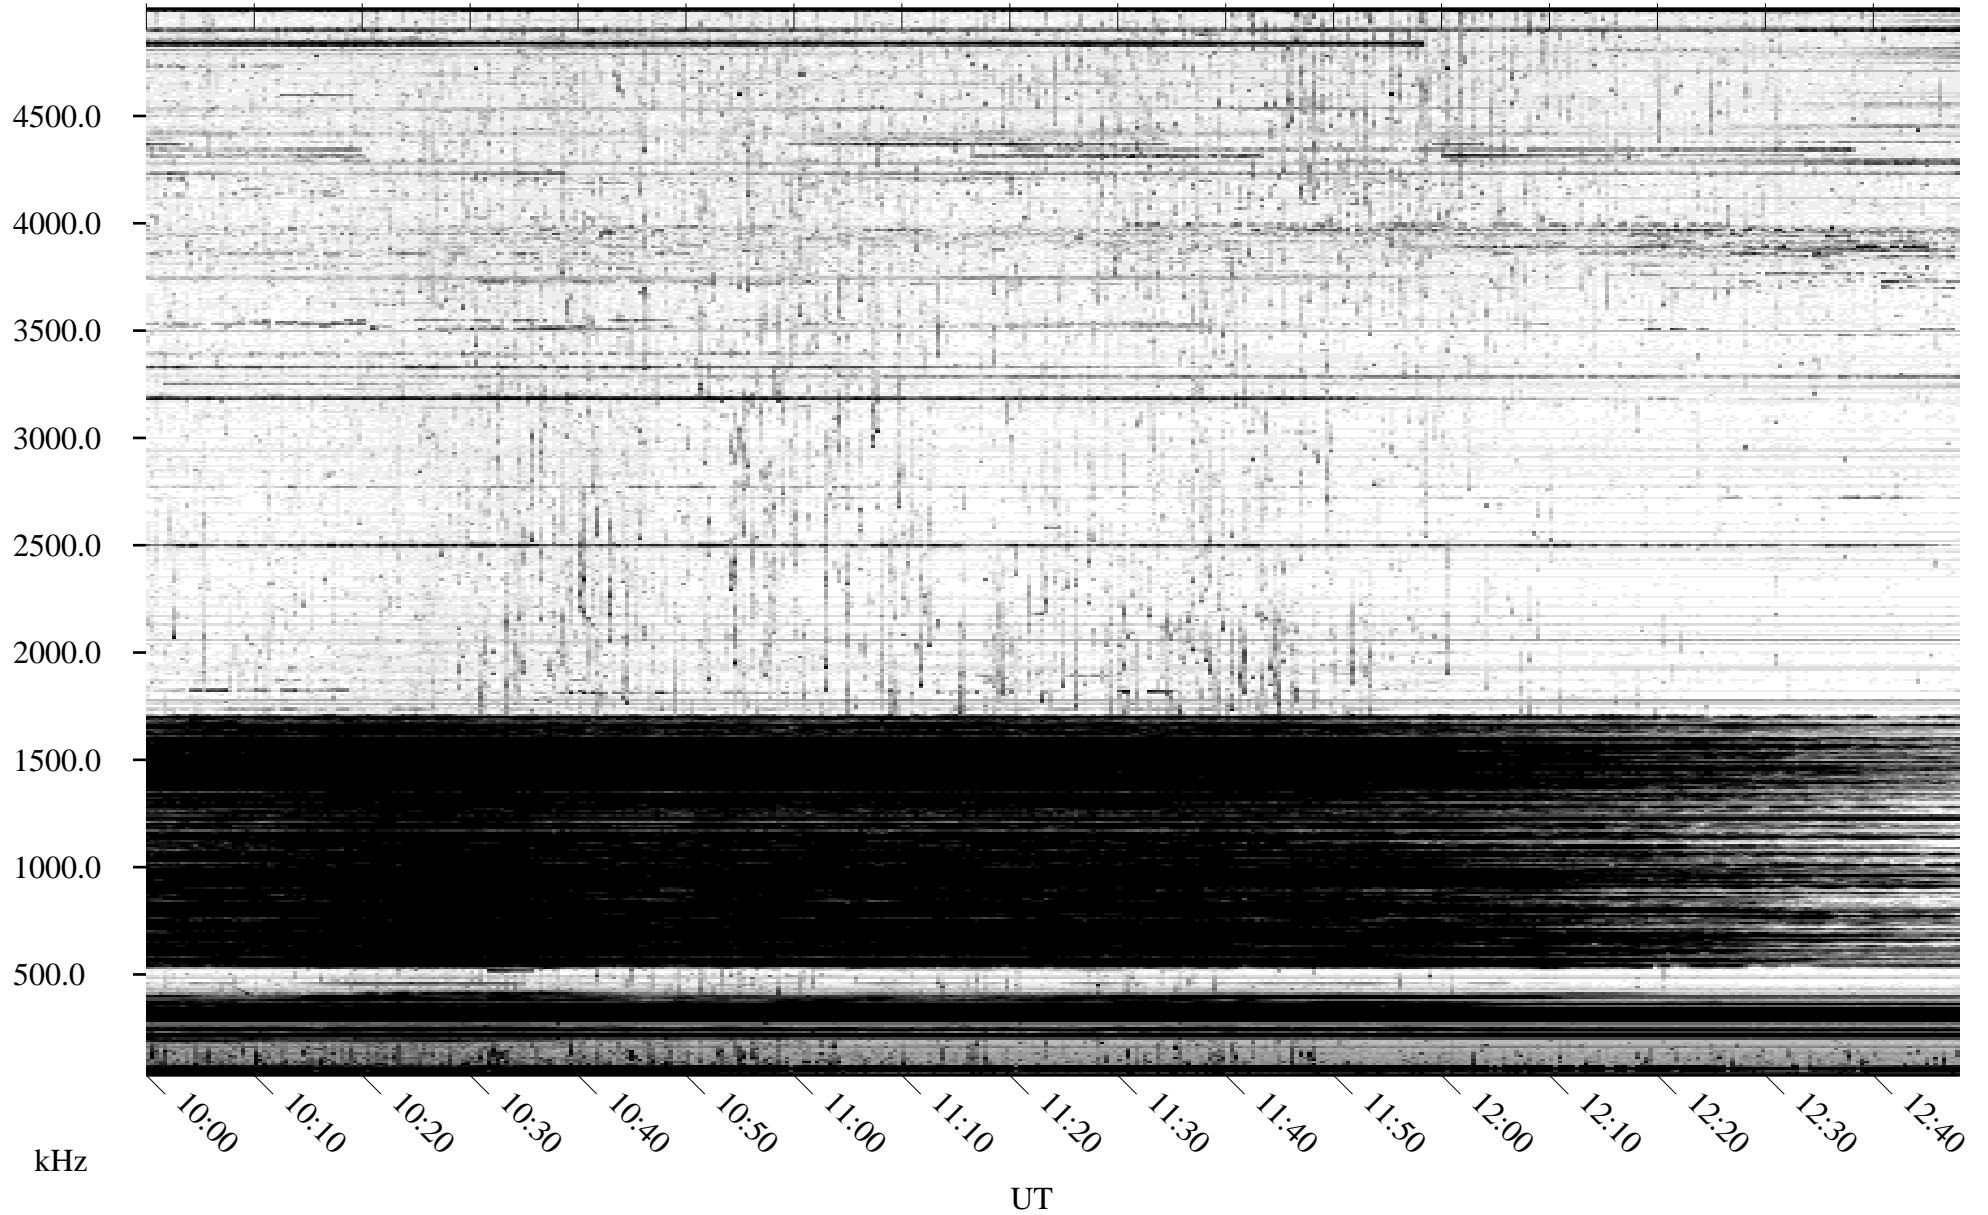

10/12/2010 Churchill, Manitoba

Linear Scale Black = 161 White = 15

ch102851.r00SUm max_12

Page 1

10/12/2010 Churchill, Manitoba

Linear Scale Black = 161 White = 15

ch102851.r00SUm max_12

Page 2

10/13/2010 Churchill, Manitoba

Linear Scale Black = 161 White = 15

ch102851.r00SUm max_12

Page 3

10/13/2010 Churchill, Manitoba

Linear Scale Black = 161 White = 15

ch102851.r00SUm max_12

Page 4

10/13/2010 Churchill, Manitoba

Linear Scale Black = 161 White = 15

ch10285l.r00SUm max_12

Page 5

10/13/2010 Churchill, Manitoba

Linear Scale Black = 161 White = 15

ch10285l.r00SUm max_12

Page 6

10/13/2010 Churchill, Manitoba

Linear Scale Black = 161 White = 15

ch10285l.r00SUm max_12

Page 7

10/13/2010 Churchill, Manitoba

Linear Scale Black = 161 White = 15

ch102851.r00SUm max_12