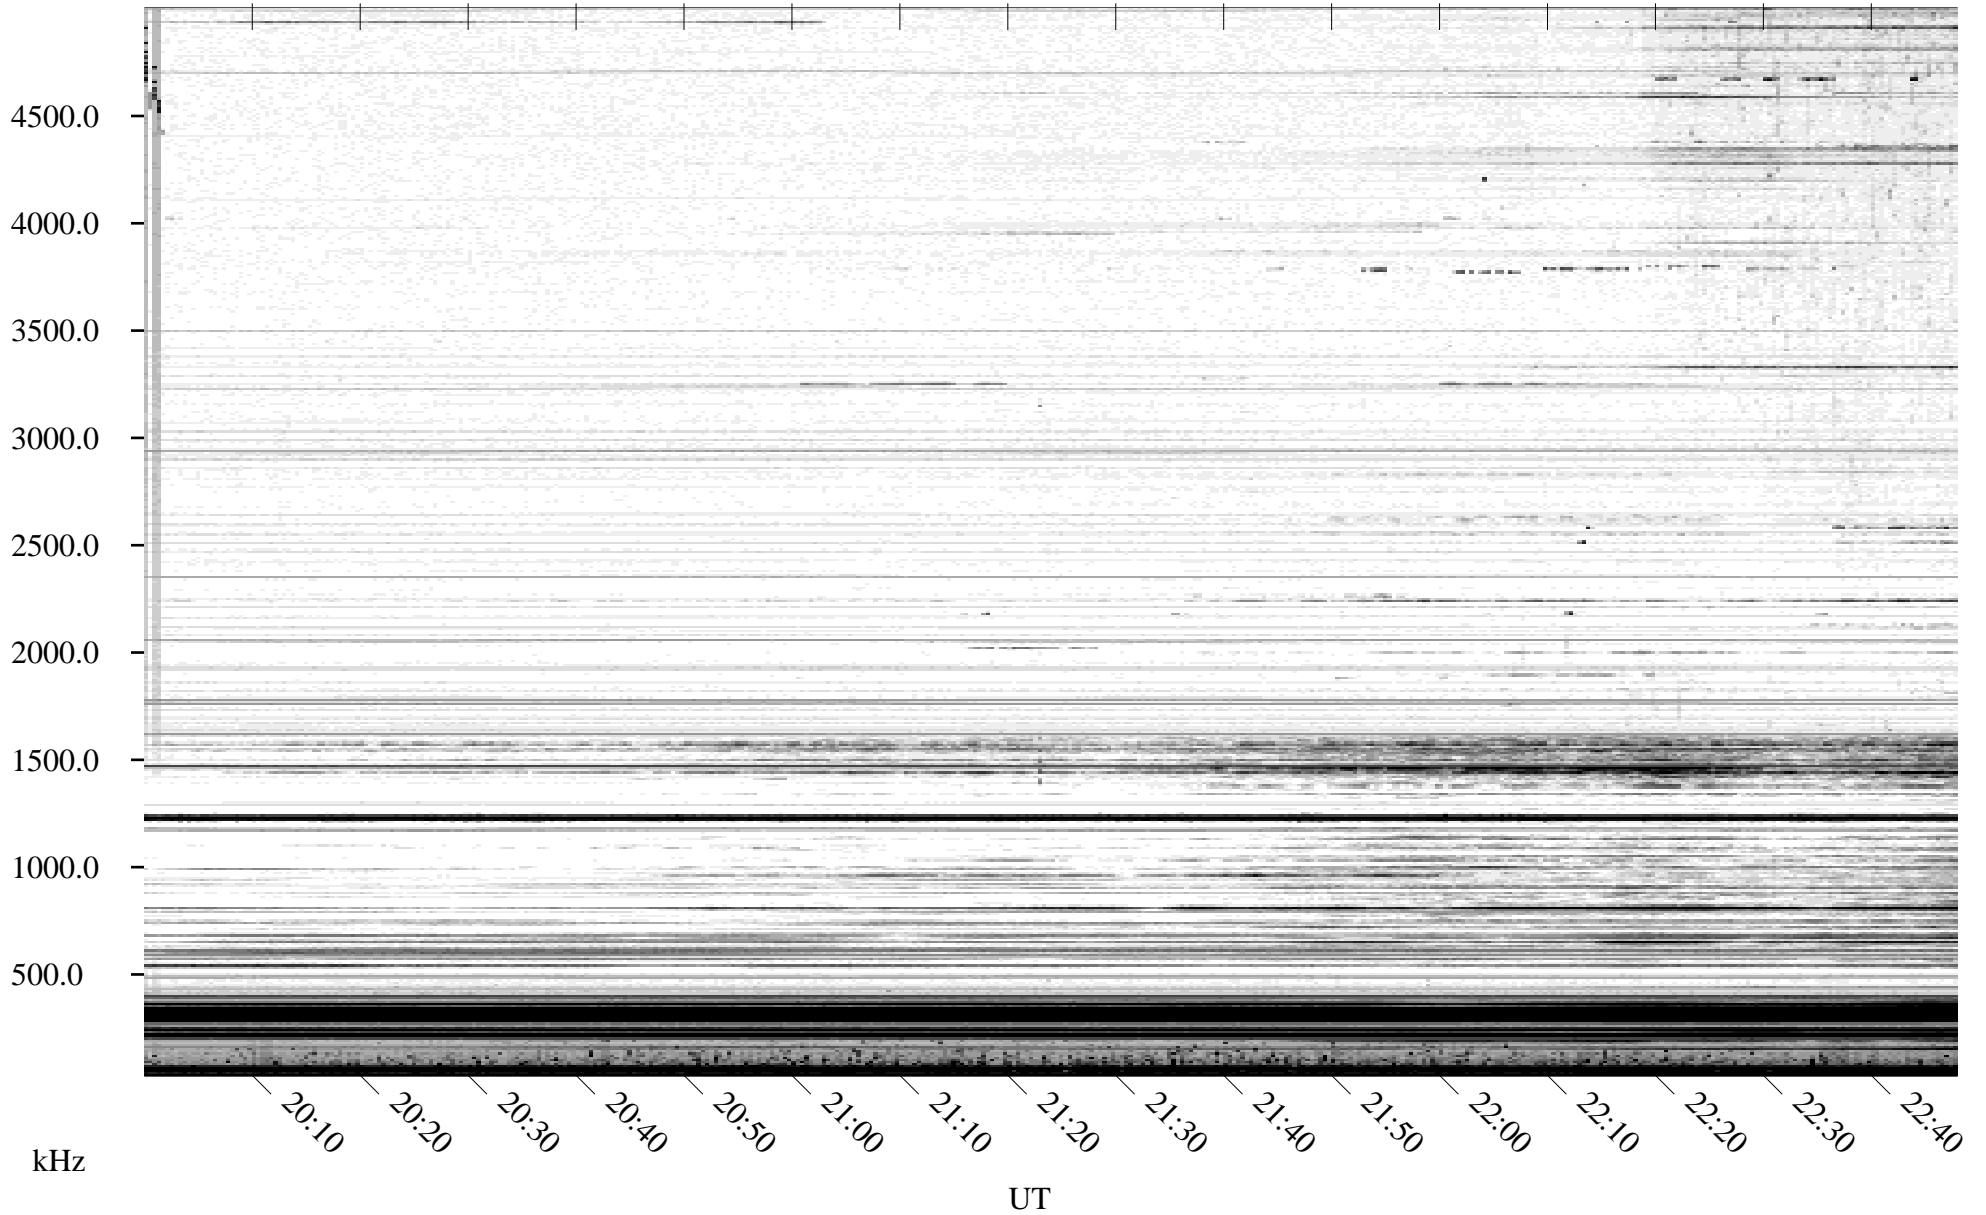

10/12/2010 Churchill, Manitoba

Linear Scale Black = 161 White = 15

ch102851.r00SUm max_12

Page 1

10/12/2010 Churchill, Manitoba

Linear Scale Black = 161 White = 15

ch102851.r00SUm max_12

Page 2

10/13/2010 Churchill, Manitoba

Linear Scale Black = 161 White = 15

ch102851.r00SUm max_12

Page 3

10/13/2010 Churchill, Manitoba

Linear Scale Black = 161 White = 15

ch102851.r00SUm max_12

Page 4

10/13/2010 Churchill, Manitoba

Linear Scale Black = 161 White = 15

ch10285l.r00SUm max_12

Page 5

10/13/2010 Churchill, Manitoba

Linear Scale Black = 161 White = 15

ch10285l.r00SUm max_12

Page 6

10/13/2010 Churchill, Manitoba

Linear Scale Black = 161 White = 15

ch10285l.r00SUm max_12

Page 7

10/13/2010 Churchill, Manitoba

Linear Scale Black = 161 White = 15

ch102851.r00SUm max_12