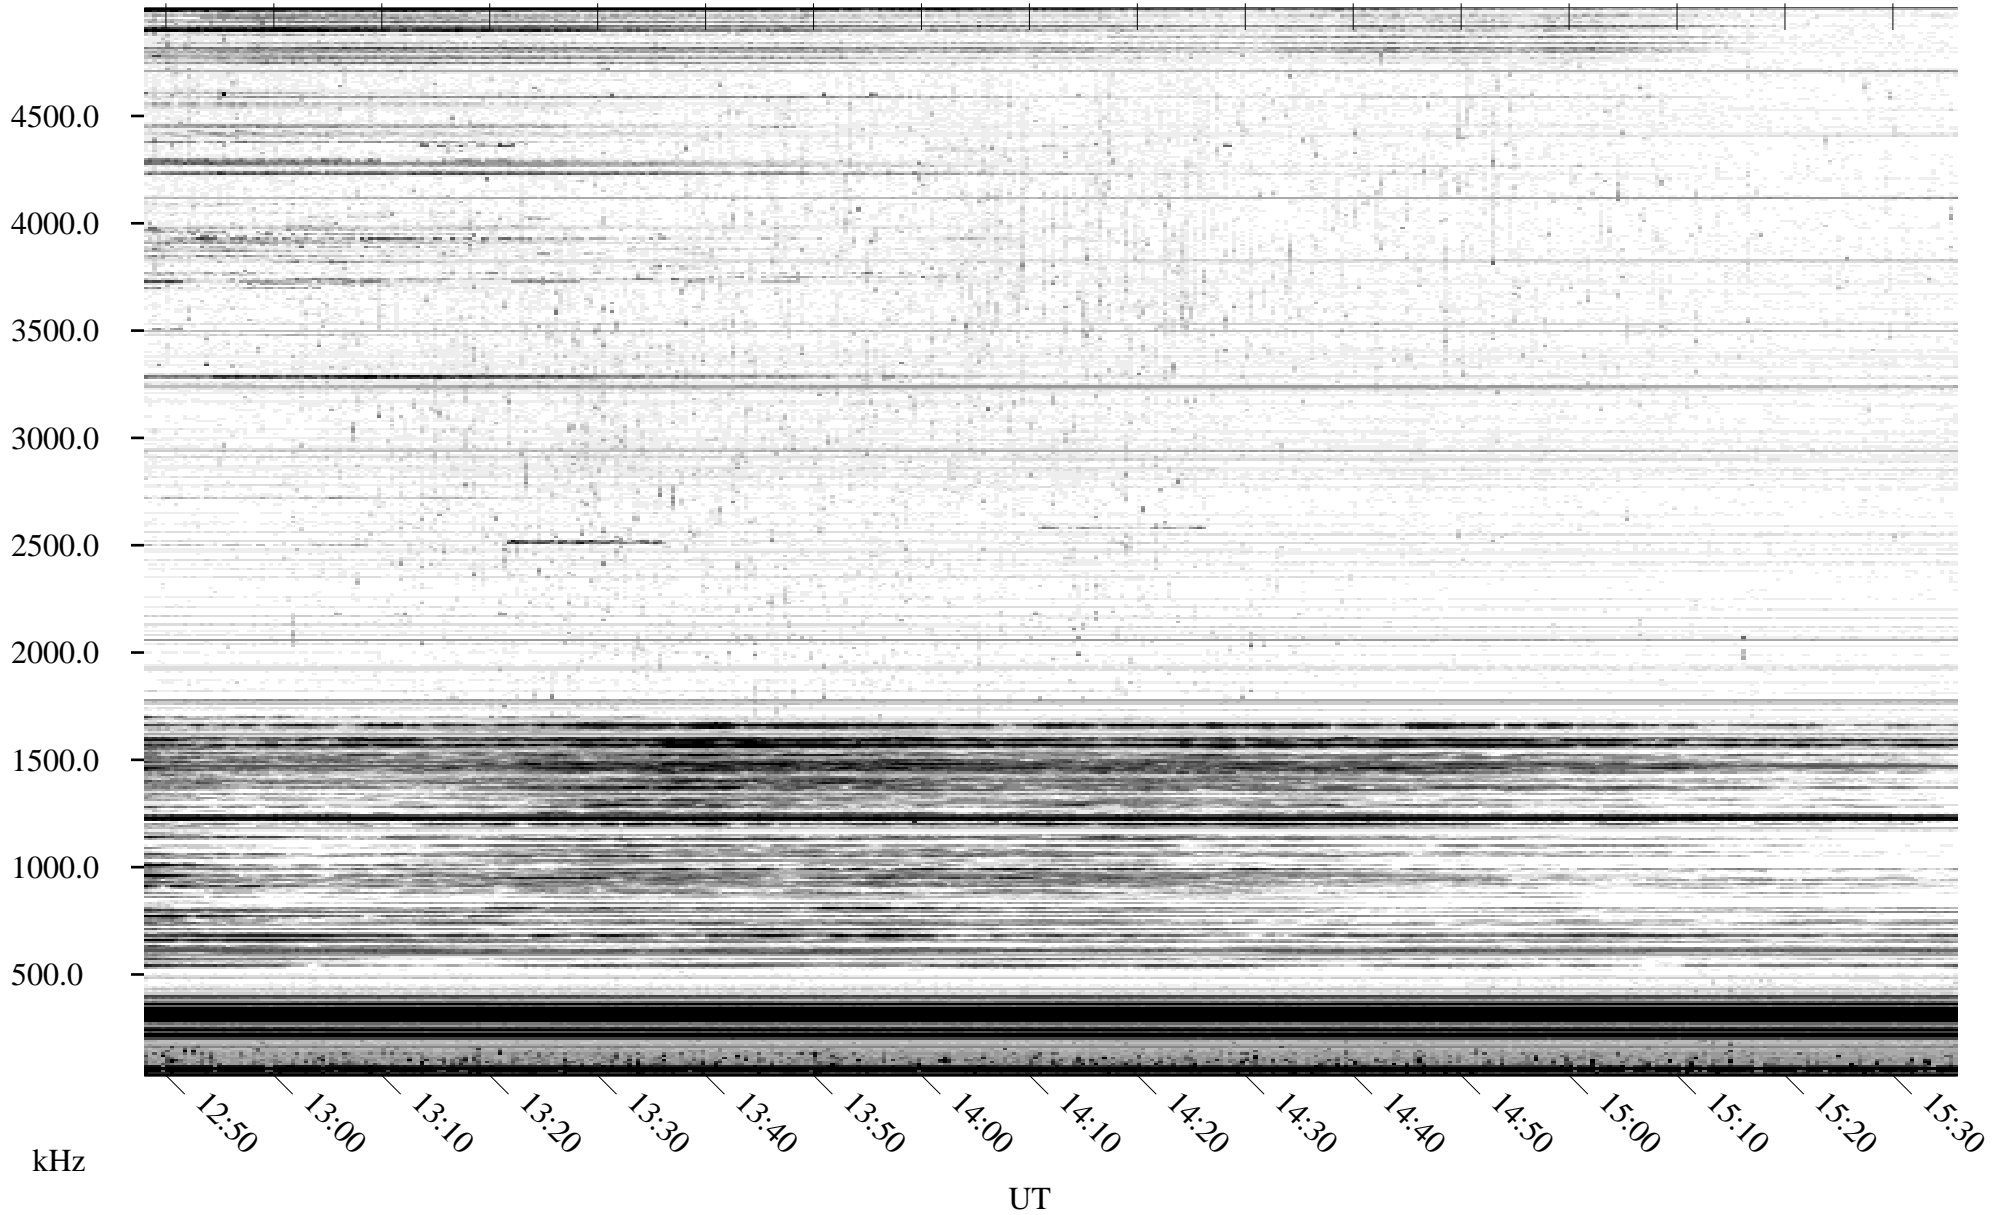

10/12/2010 Churchill, Manitoba

Linear Scale Black = 161 White = 15

ch102851.r00SUm max_12

Page 1

10/12/2010 Churchill, Manitoba

Linear Scale Black = 161 White = 15

ch102851.r00SUm max_12

Page 2

10/13/2010 Churchill, Manitoba

Linear Scale Black = 161 White = 15

ch102851.r00SUm max_12

Page 3

10/13/2010 Churchill, Manitoba

Linear Scale Black = 161 White = 15

ch102851.r00SUm max_12

Page 4

10/13/2010 Churchill, Manitoba

Linear Scale Black = 161 White = 15

ch10285l.r00SUm max_12

Page 5

10/13/2010 Churchill, Manitoba

Linear Scale Black = 161 White = 15

ch10285l.r00SUm max_12

Page 6

10/13/2010 Churchill, Manitoba

Linear Scale Black = 161 White = 15

ch10285l.r00SUm max_12

Page 7

10/13/2010 Churchill, Manitoba

Linear Scale Black = 161 White = 15

ch102851.r00SUm max_12