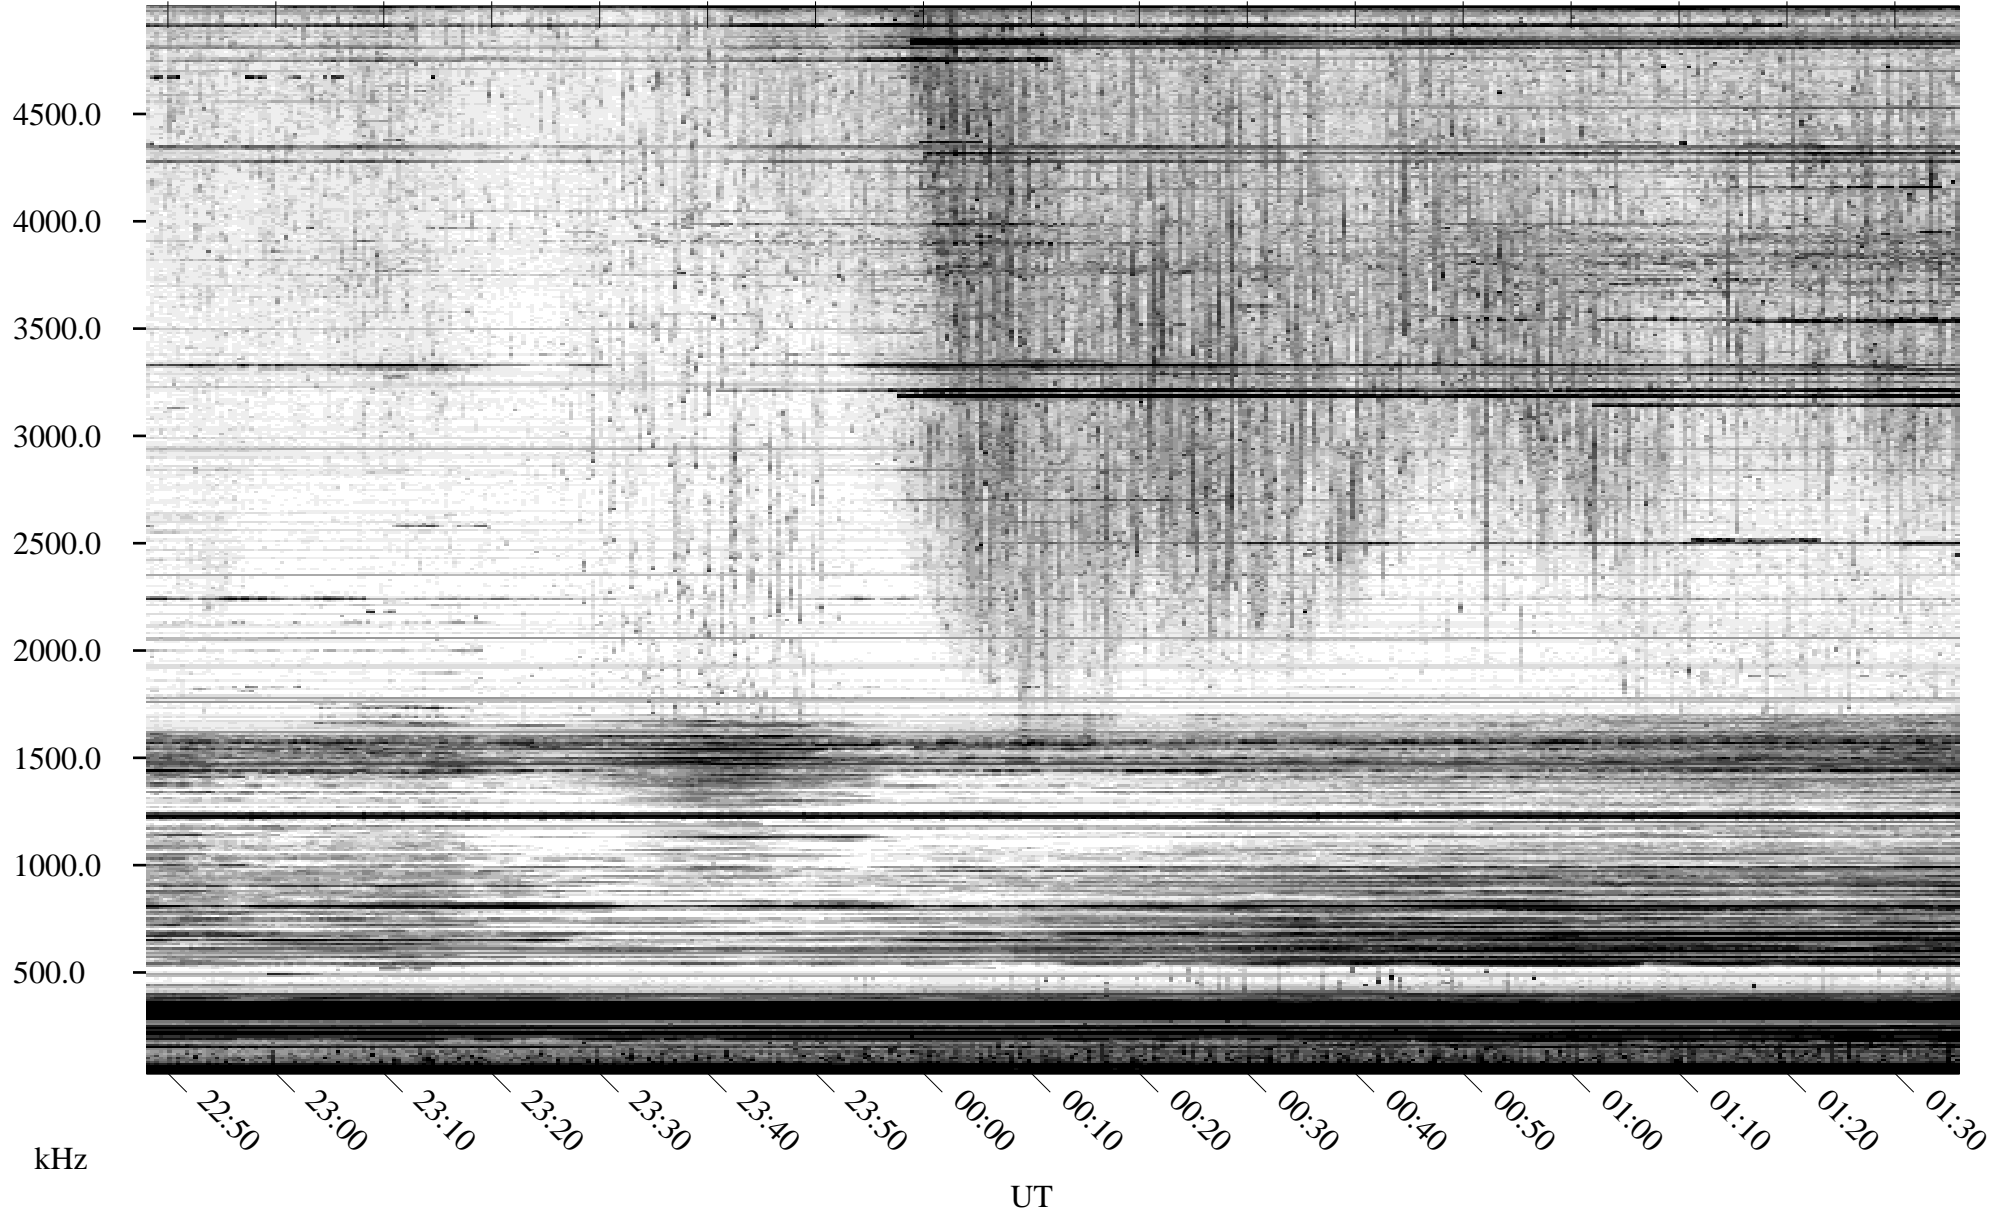

10/12/2010 Churchill, Manitoba

Linear Scale Black = 161 White = 15

ch102851.r00SUm max_12

Page 1

10/12/2010 Churchill, Manitoba

Linear Scale Black = 161 White = 15

ch102851.r00SUm max_12

Page 2

10/13/2010 Churchill, Manitoba

Linear Scale Black = 161 White = 15

ch102851.r00SUm max_12

Page 3

10/13/2010 Churchill, Manitoba

Linear Scale Black = 161 White = 15

ch102851.r00SUm max_12

Page 4

10/13/2010 Churchill, Manitoba

Linear Scale Black = 161 White = 15

ch10285l.r00SUm max_12

Page 5

10/13/2010 Churchill, Manitoba

Linear Scale Black = 161 White = 15

ch10285l.r00SUm max_12

Page 6

10/13/2010 Churchill, Manitoba

Linear Scale Black = 161 White = 15

ch10285l.r00SUm max_12

Page 7

10/13/2010 Churchill, Manitoba

Linear Scale Black = 161 White = 15

ch102851.r00SUm max_12