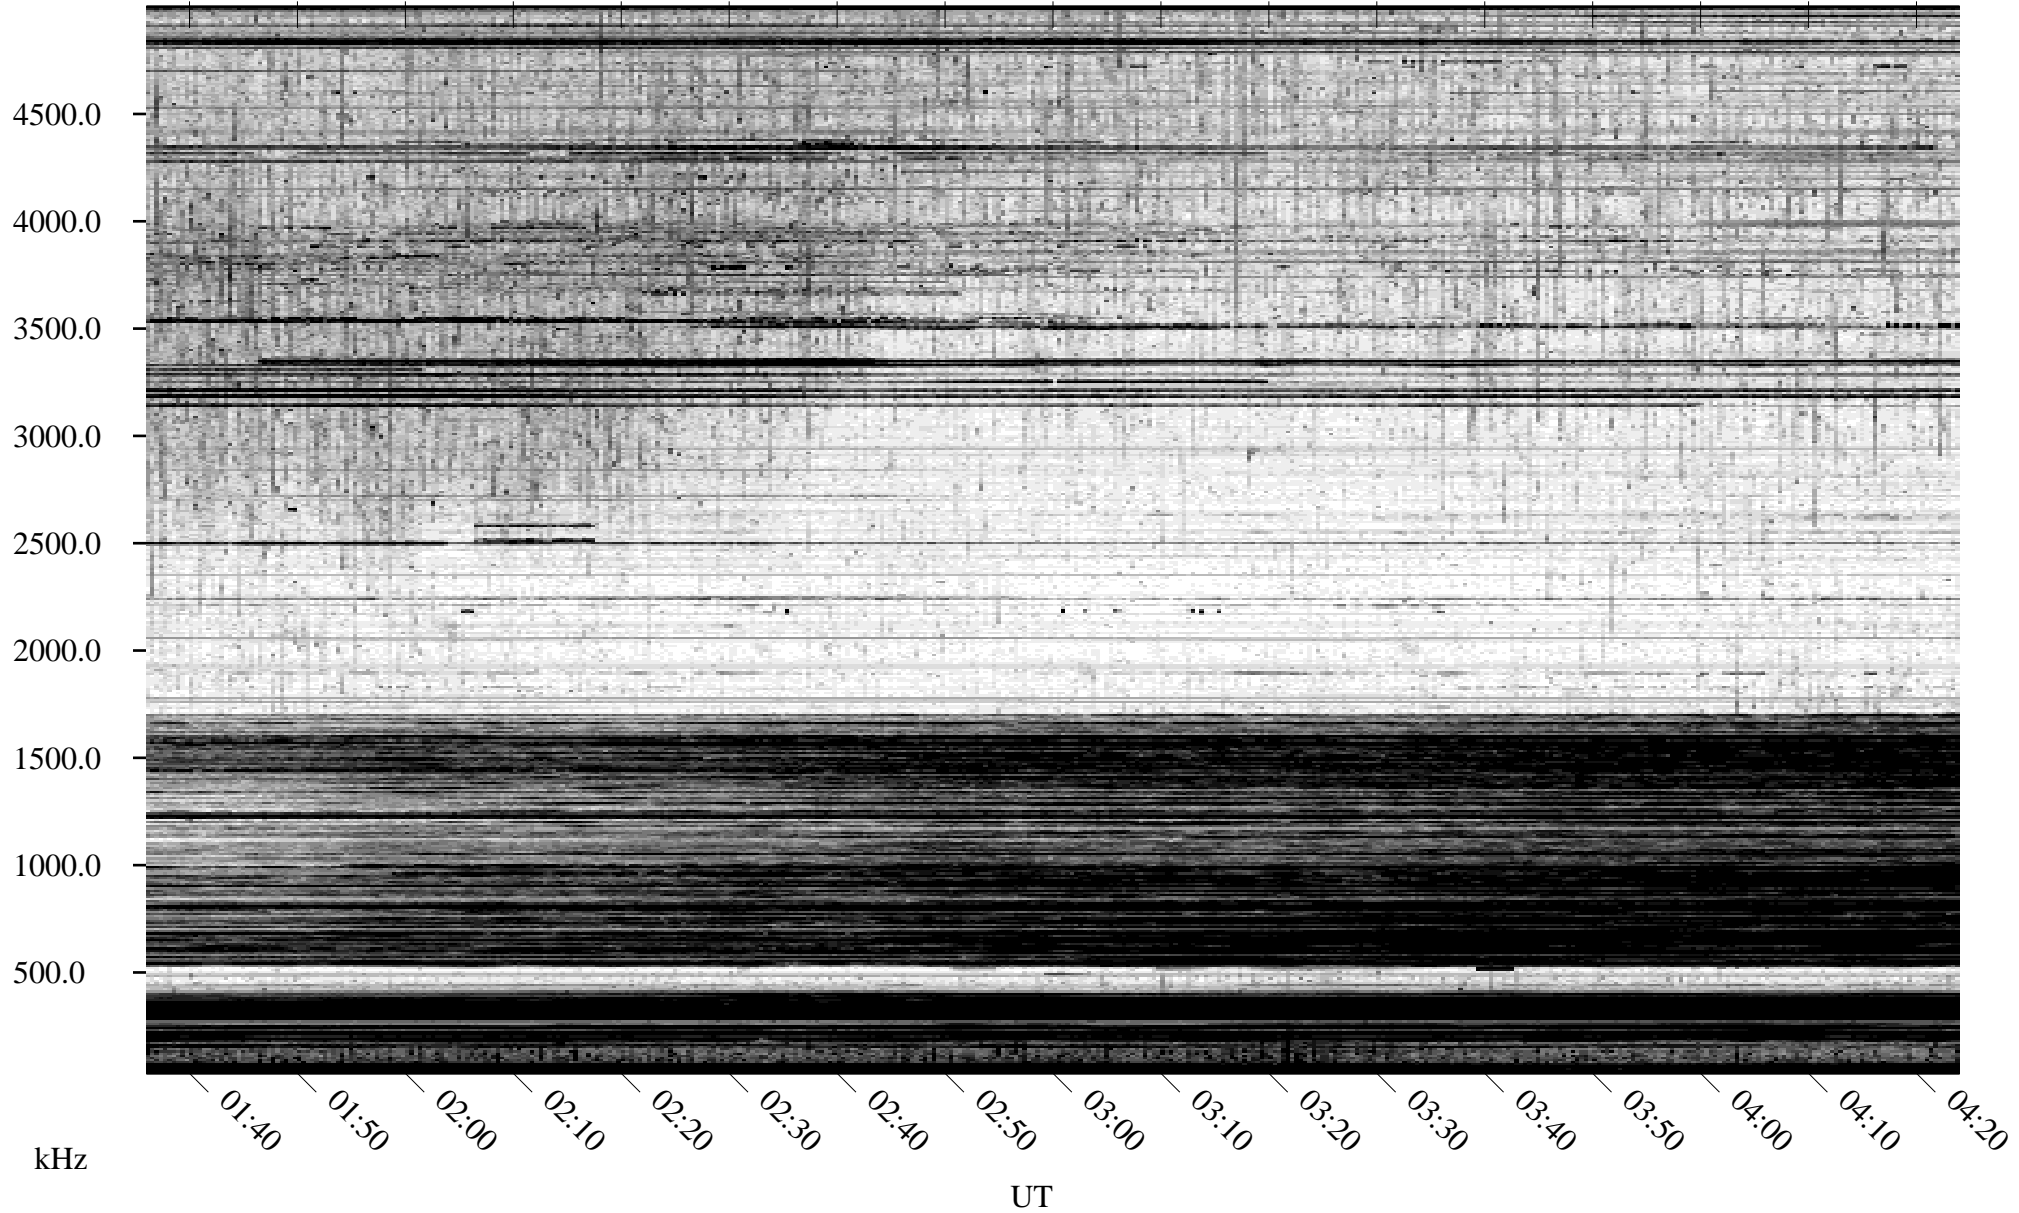

10/12/2010 Churchill, Manitoba

Linear Scale Black = 161 White = 15

ch102851.r00SUm max_12

Page 1

10/12/2010 Churchill, Manitoba

Linear Scale Black = 161 White = 15

ch102851.r00SUm max_12

Page 2

10/13/2010 Churchill, Manitoba

Linear Scale Black = 161 White = 15

ch102851.r00SUm max_12

Page 3

10/13/2010 Churchill, Manitoba

Linear Scale Black = 161 White = 15

ch102851.r00SUm max_12

Page 4

10/13/2010 Churchill, Manitoba

Linear Scale Black = 161 White = 15

ch10285l.r00SUm max_12

Page 5

10/13/2010 Churchill, Manitoba

Linear Scale Black = 161 White = 15

ch10285l.r00SUm max_12

Page 6

10/13/2010 Churchill, Manitoba

Linear Scale Black = 161 White = 15

ch10285l.r00SUm max_12

Page 7

10/13/2010 Churchill, Manitoba

Linear Scale Black = 161 White = 15

ch102851.r00SUm max_12