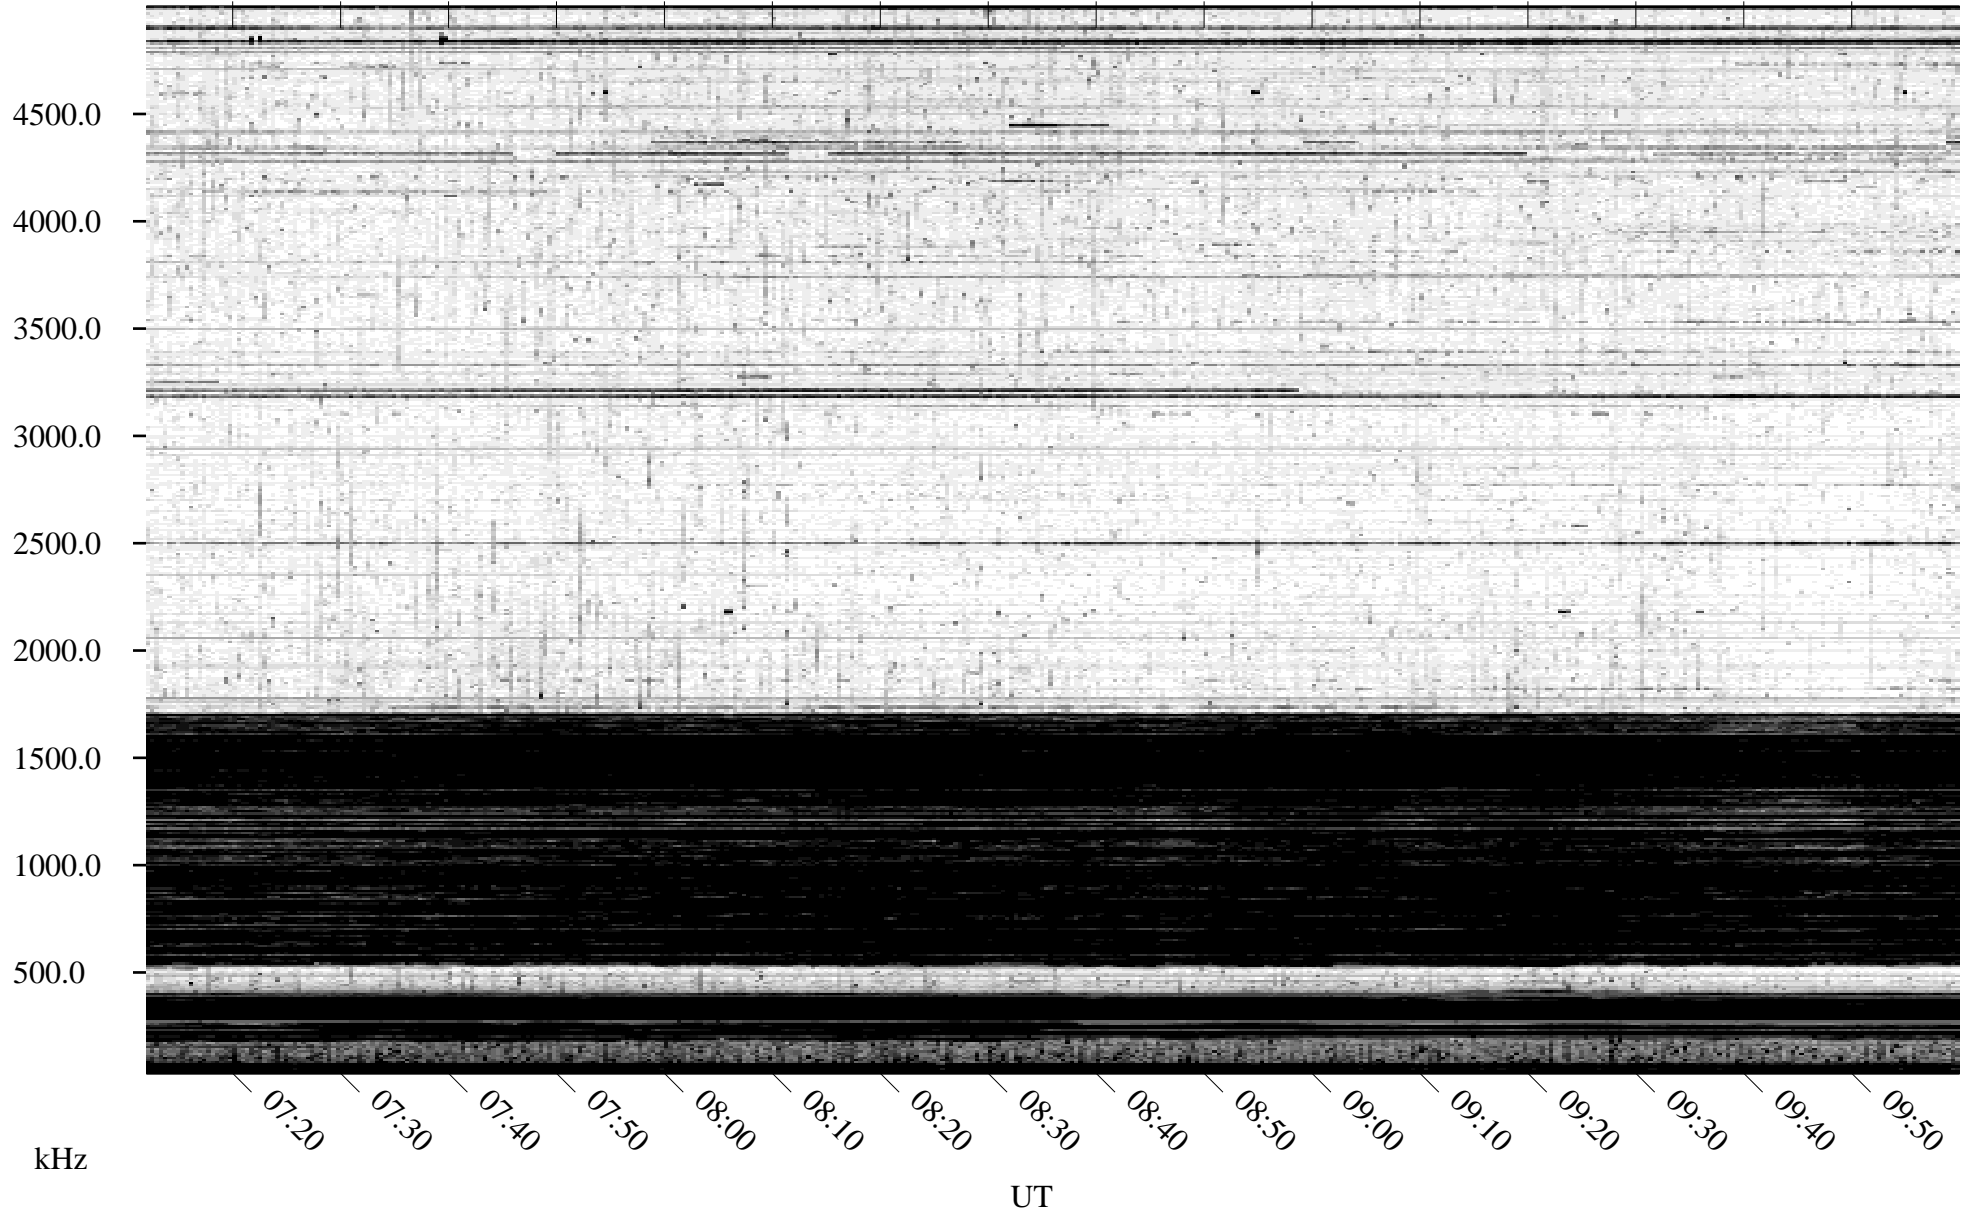

10/12/2010 Churchill, Manitoba

Linear Scale Black = 161 White = 15

ch102851.r00SUm max_12

Page 1

10/12/2010 Churchill, Manitoba

Linear Scale Black = 161 White = 15

ch102851.r00SUm max_12

Page 2

10/13/2010 Churchill, Manitoba

Linear Scale Black = 161 White = 15

ch102851.r00SUm max_12

Page 3

10/13/2010 Churchill, Manitoba

Linear Scale Black = 161 White = 15

ch102851.r00SUm max_12

Page 4

10/13/2010 Churchill, Manitoba

Linear Scale Black = 161 White = 15

ch10285l.r00SUm max_12

Page 5

10/13/2010 Churchill, Manitoba

Linear Scale Black = 161 White = 15

ch10285l.r00SUm max_12

Page 6

10/13/2010 Churchill, Manitoba

Linear Scale Black = 161 White = 15

ch10285l.r00SUm max_12

Page 7

10/13/2010 Churchill, Manitoba

Linear Scale Black = 161 White = 15

ch102851.r00SUm max_12