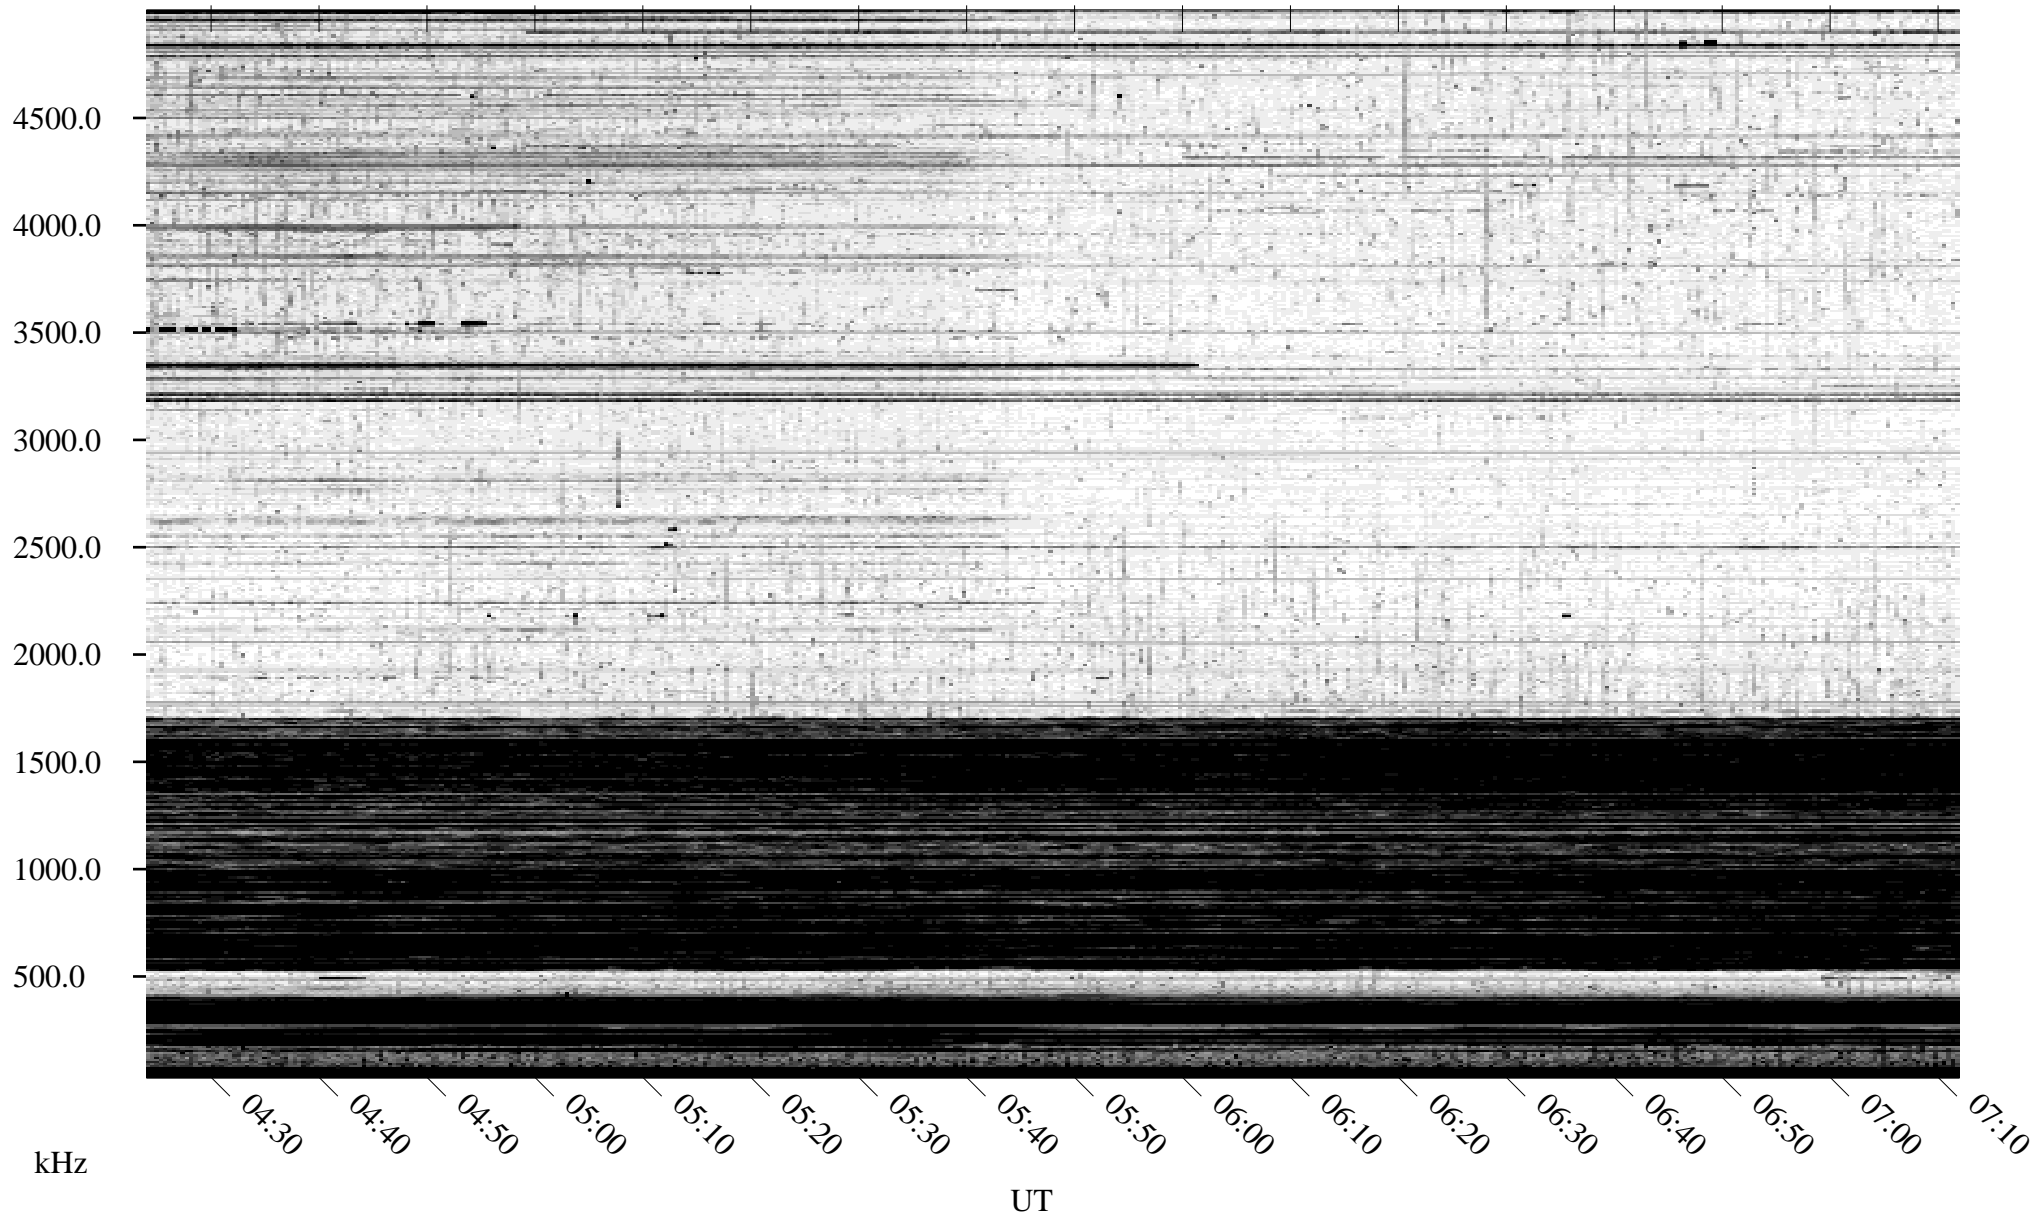

10/12/2010 Churchill, Manitoba

Linear Scale Black = 161 White = 15

ch102851.r00SUm max_12

Page 1

10/12/2010 Churchill, Manitoba

Linear Scale Black = 161 White = 15

ch102851.r00SUm max_12

Page 2

10/13/2010 Churchill, Manitoba

Linear Scale Black = 161 White = 15

ch102851.r00SUm max_12

Page 3

10/13/2010 Churchill, Manitoba

Linear Scale Black = 161 White = 15

ch102851.r00SUm max_12

Page 4

10/13/2010 Churchill, Manitoba

Linear Scale Black = 161 White = 15

ch10285l.r00SUm max_12

Page 5

10/13/2010 Churchill, Manitoba

Linear Scale Black = 161 White = 15

ch10285l.r00SUm max_12

Page 6

10/13/2010 Churchill, Manitoba

Linear Scale Black = 161 White = 15

ch10285l.r00SUm max_12

Page 7

10/13/2010 Churchill, Manitoba

Linear Scale Black = 161 White = 15

ch102851.r00SUm max_12