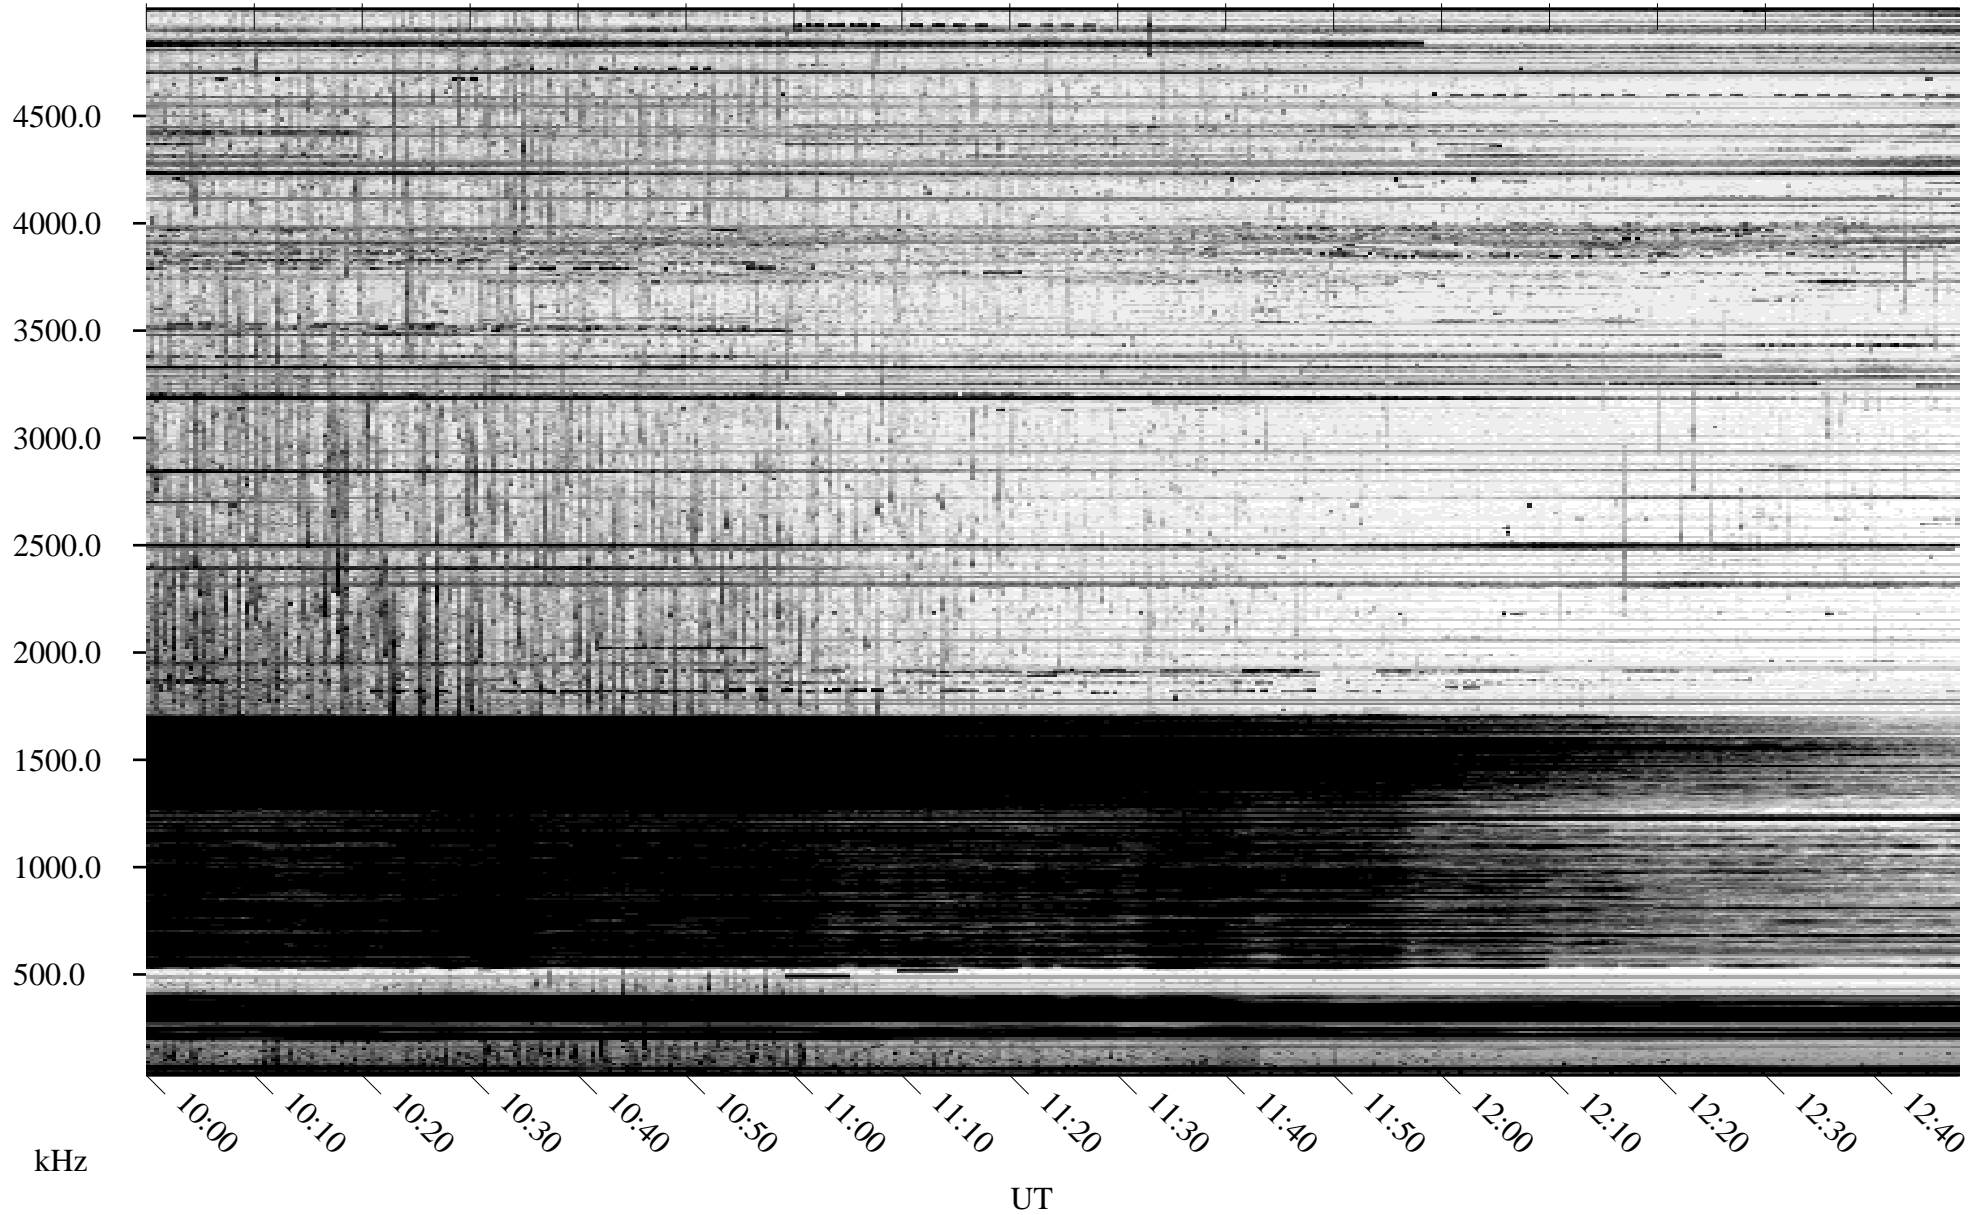

# 10/14/2010 Churchill, Manitoba

Linear Scale    Black = 161    White = 15

ch10286l.r00SUm max\_12

Page 4

# 10/14/2010 Churchill, Manitoba

Linear Scale    Black = 161    White = 15

ch10286l.r00SUm max\_12

Page 5

# 10/14/2010 Churchill, Manitoba

Linear Scale    Black = 161    White = 15

ch10286l.r00SUm max\_12

Page 6

# 10/14/2010 Churchill, Manitoba

Linear Scale    Black = 161    White = 15

ch10286l.r00SUm max\_12

Page 7