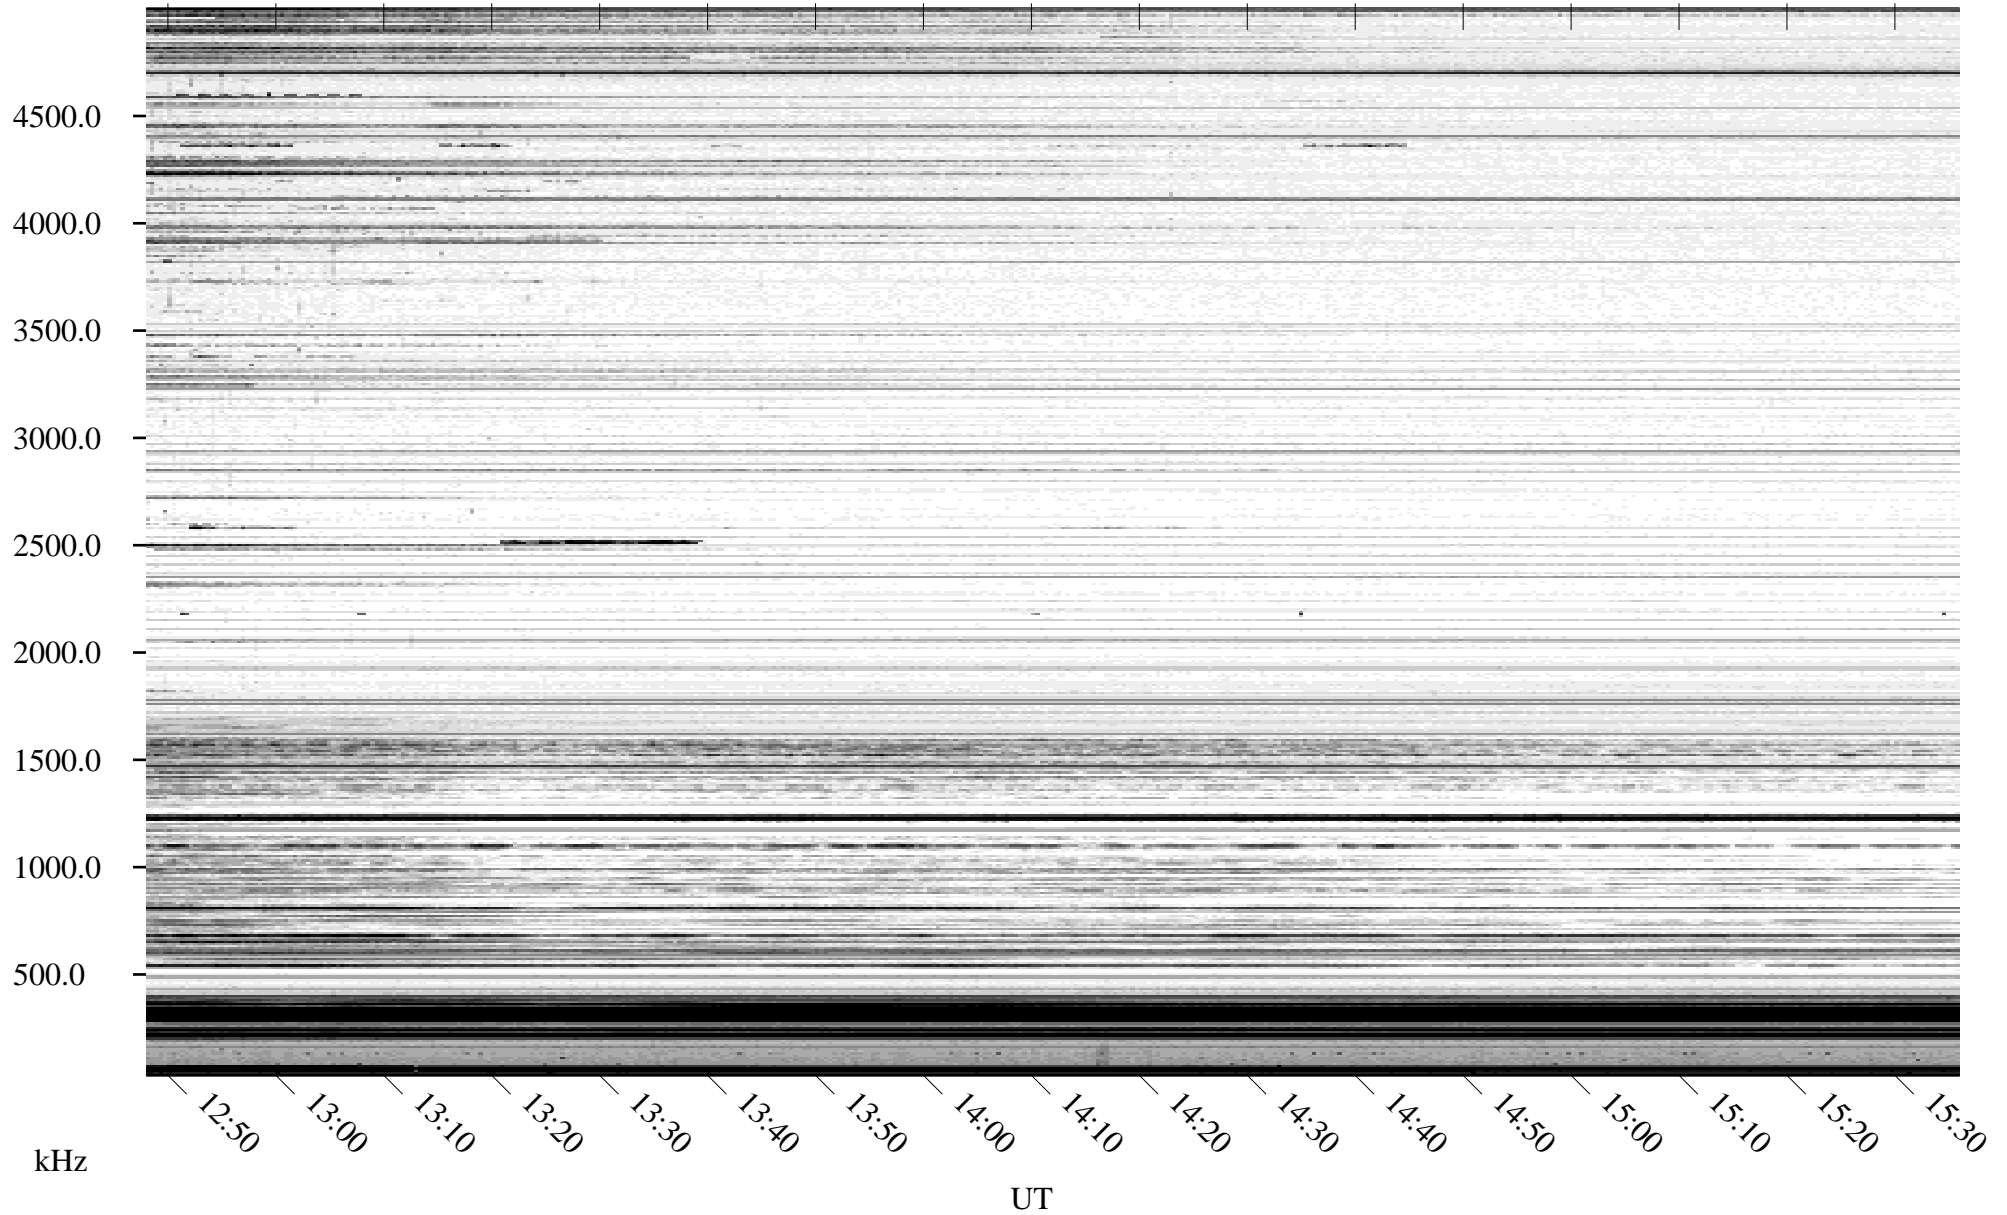

# 10/14/2010 Churchill, Manitoba

Linear Scale    Black = 161    White = 15

ch10286l.r00SUm max\_12

Page 5

# 10/14/2010 Churchill, Manitoba

Linear Scale    Black = 161    White = 15

ch10286l.r00SUm max\_12

Page 6

# 10/14/2010 Churchill, Manitoba

Linear Scale    Black = 161    White = 15

ch10286l.r00SUm max\_12

Page 7

# 10/14/2010 Churchill, Manitoba

Linear Scale    Black = 161    White = 15

ch10286l.r00SUm max\_12