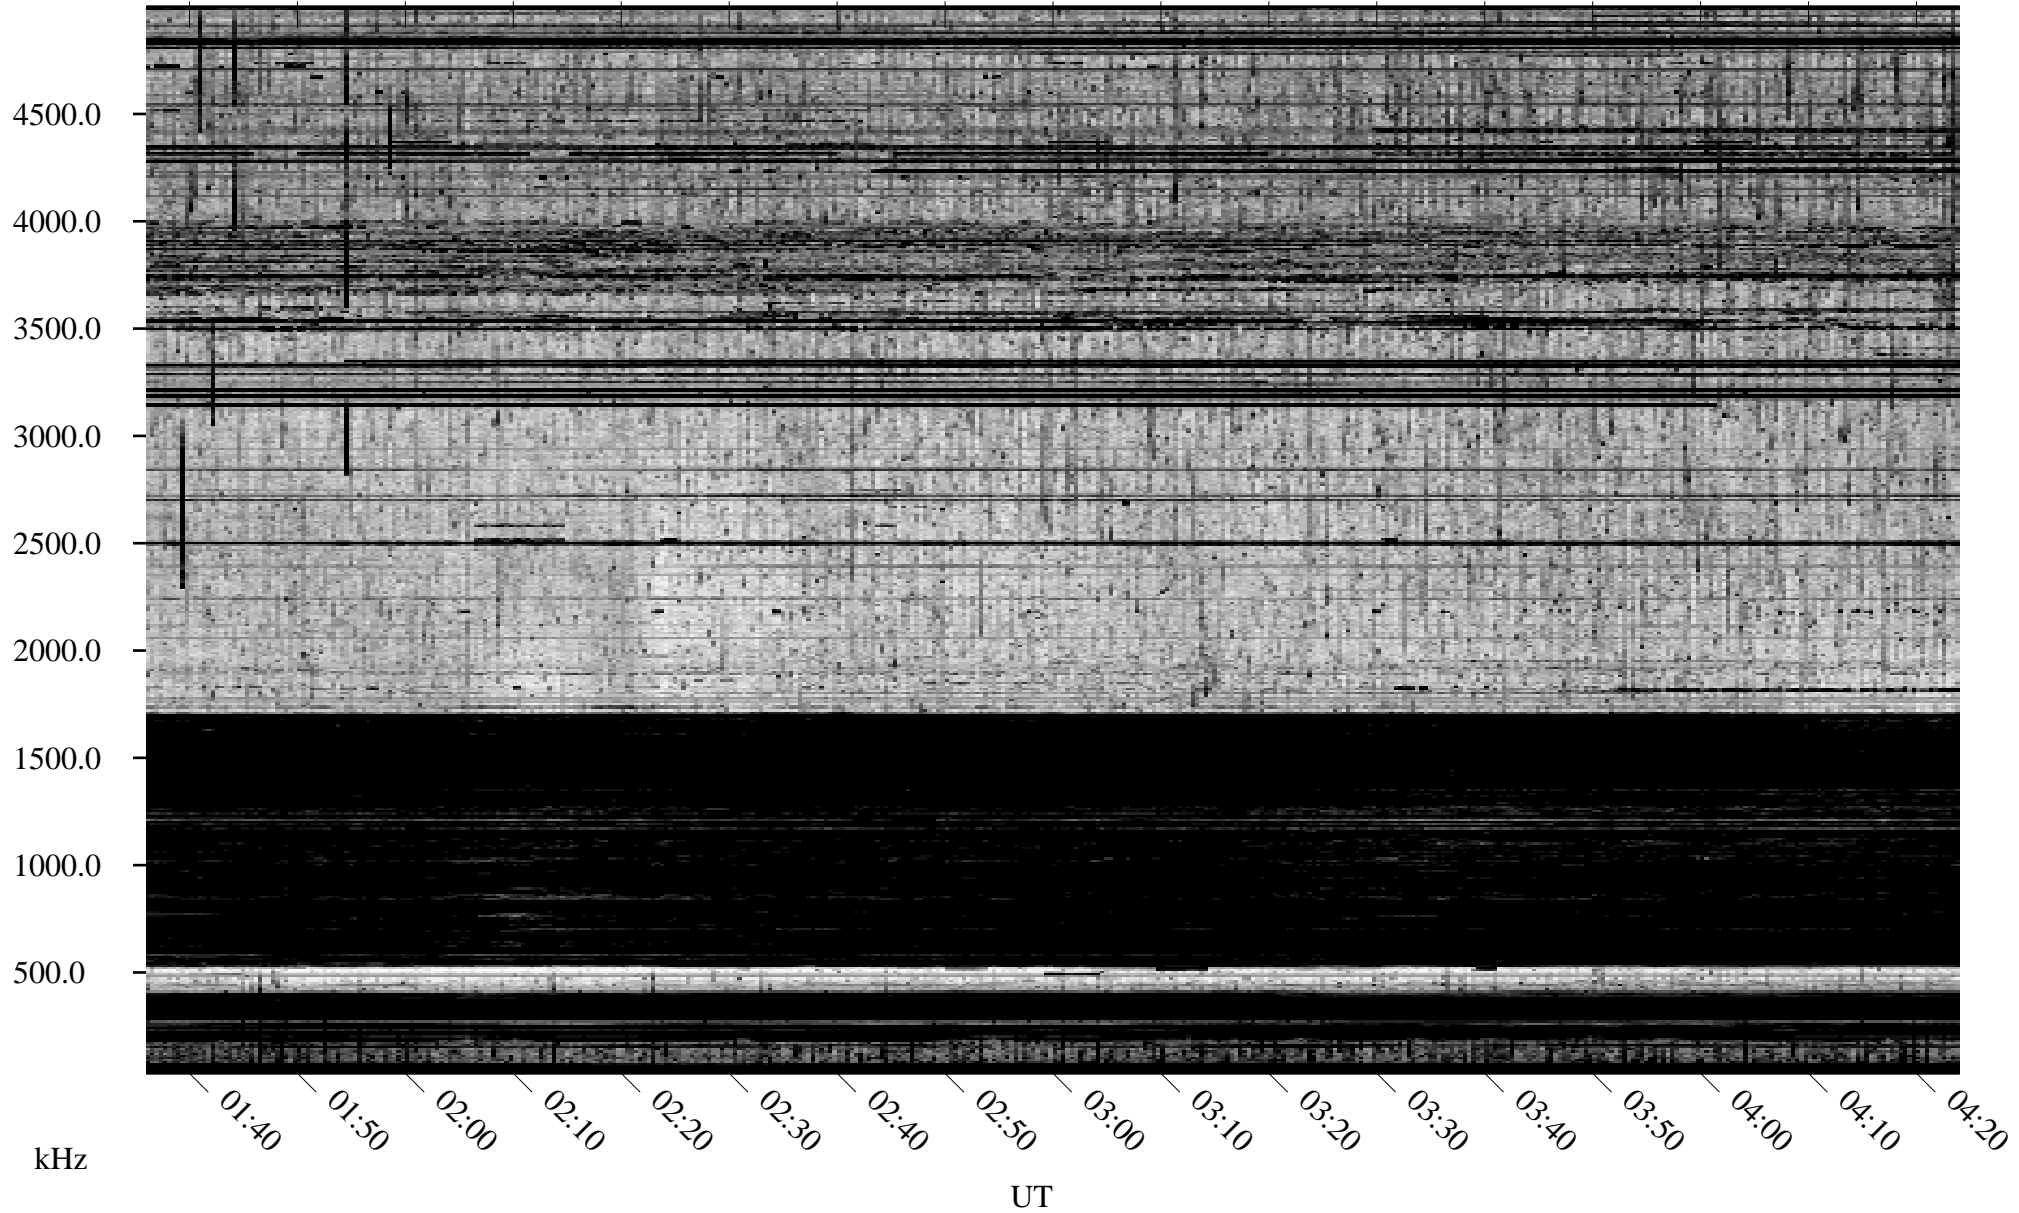

# 10/13/2010 Churchill, Manitoba

Linear Scale    Black = 161    White = 15

ch10286l.r00SUm max\_12

Page 1

# 10/13/2010 Churchill, Manitoba

Linear Scale    Black = 161    White = 15

ch10286l.r00SUm max\_12

Page 2

# 10/14/2010 Churchill, Manitoba

Linear Scale    Black = 161    White = 15

ch10286l.r00SUm max\_12

Page 3

# 10/14/2010 Churchill, Manitoba

Linear Scale    Black = 161    White = 15

ch10286l.r00SUm max\_12

Page 4