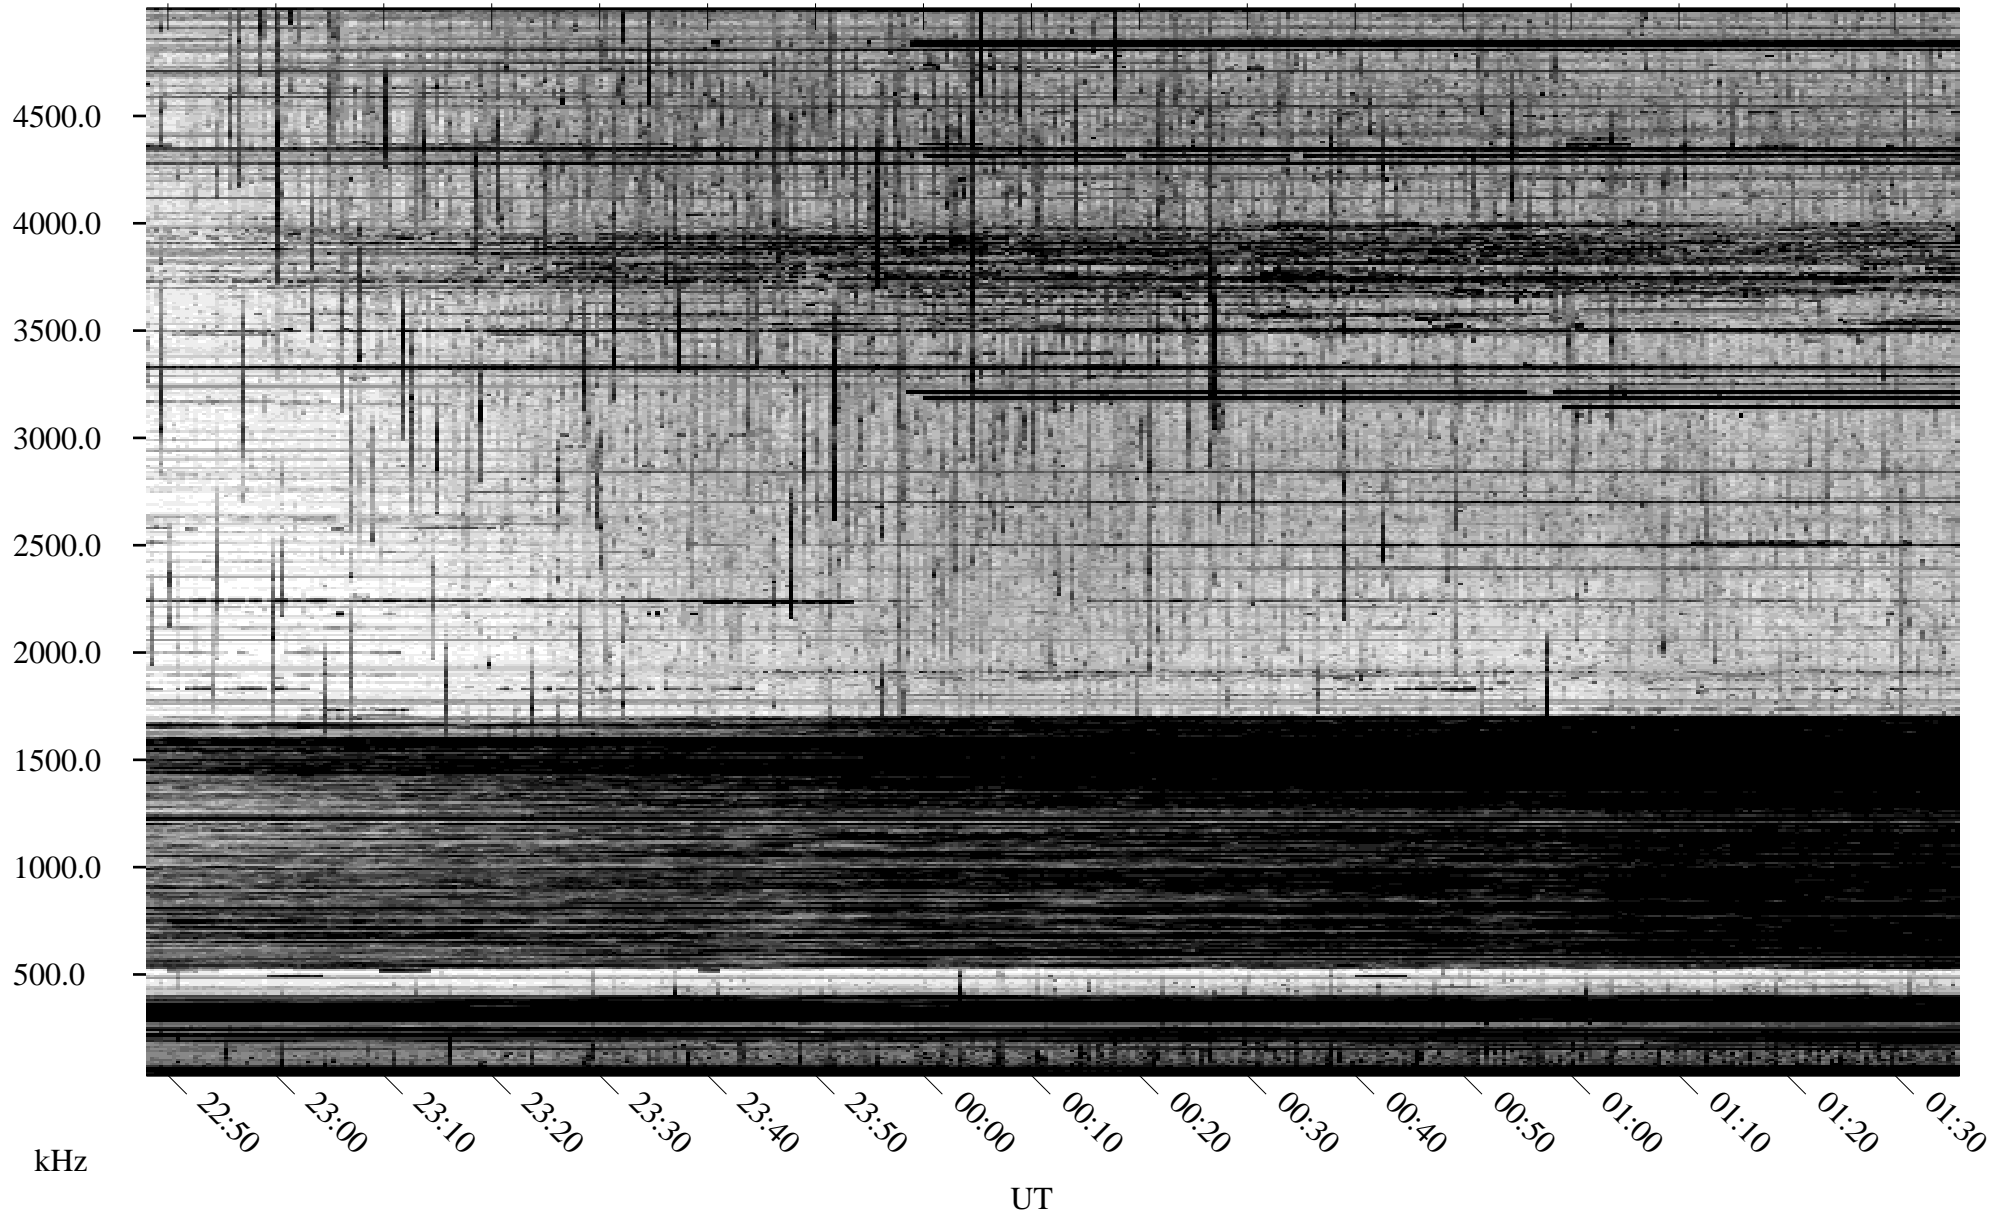

# 10/13/2010 Churchill, Manitoba

Linear Scale    Black = 161    White = 15

ch10286l.r00SUm max\_12

Page 1

# 10/13/2010 Churchill, Manitoba

Linear Scale    Black = 161    White = 15

ch10286l.r00SUm max\_12

Page 2

# 10/14/2010 Churchill, Manitoba

Linear Scale    Black = 161    White = 15

ch10286l.r00SUm max\_12

Page 3

# 10/14/2010 Churchill, Manitoba

Linear Scale    Black = 161    White = 15

ch10286l.r00SUm max\_12

Page 4