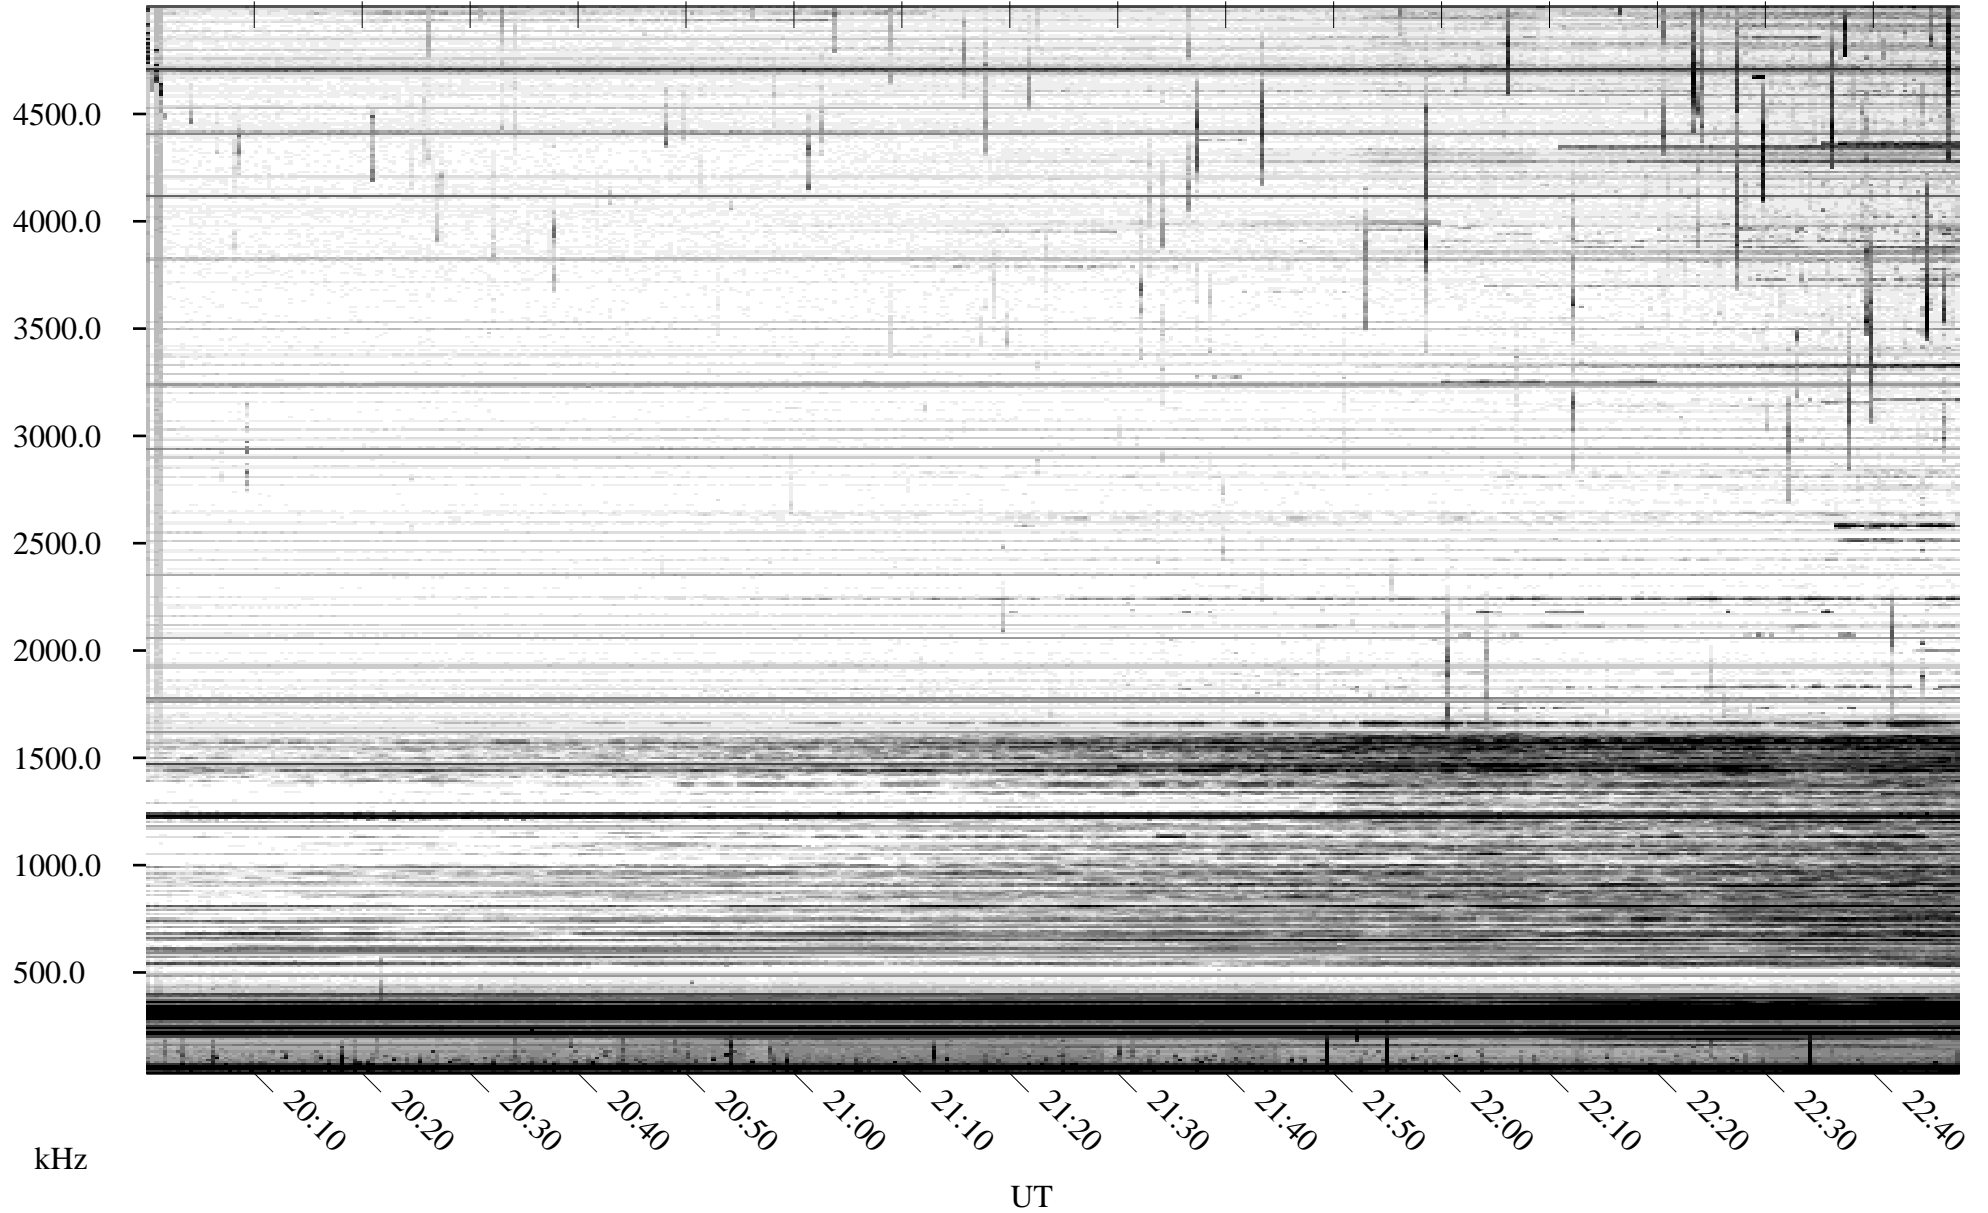

# 10/13/2010 Churchill, Manitoba

Linear Scale    Black = 161    White = 15

ch10286l.r00SUm max\_12

Page 1

# 10/13/2010 Churchill, Manitoba

Linear Scale    Black = 161    White = 15

ch10286l.r00SUm max\_12

Page 2

# 10/14/2010 Churchill, Manitoba

Linear Scale    Black = 161    White = 15

ch10286l.r00SUm max\_12

Page 3

# 10/14/2010 Churchill, Manitoba

Linear Scale    Black = 161    White = 15

ch10286l.r00SUm max\_12

Page 4