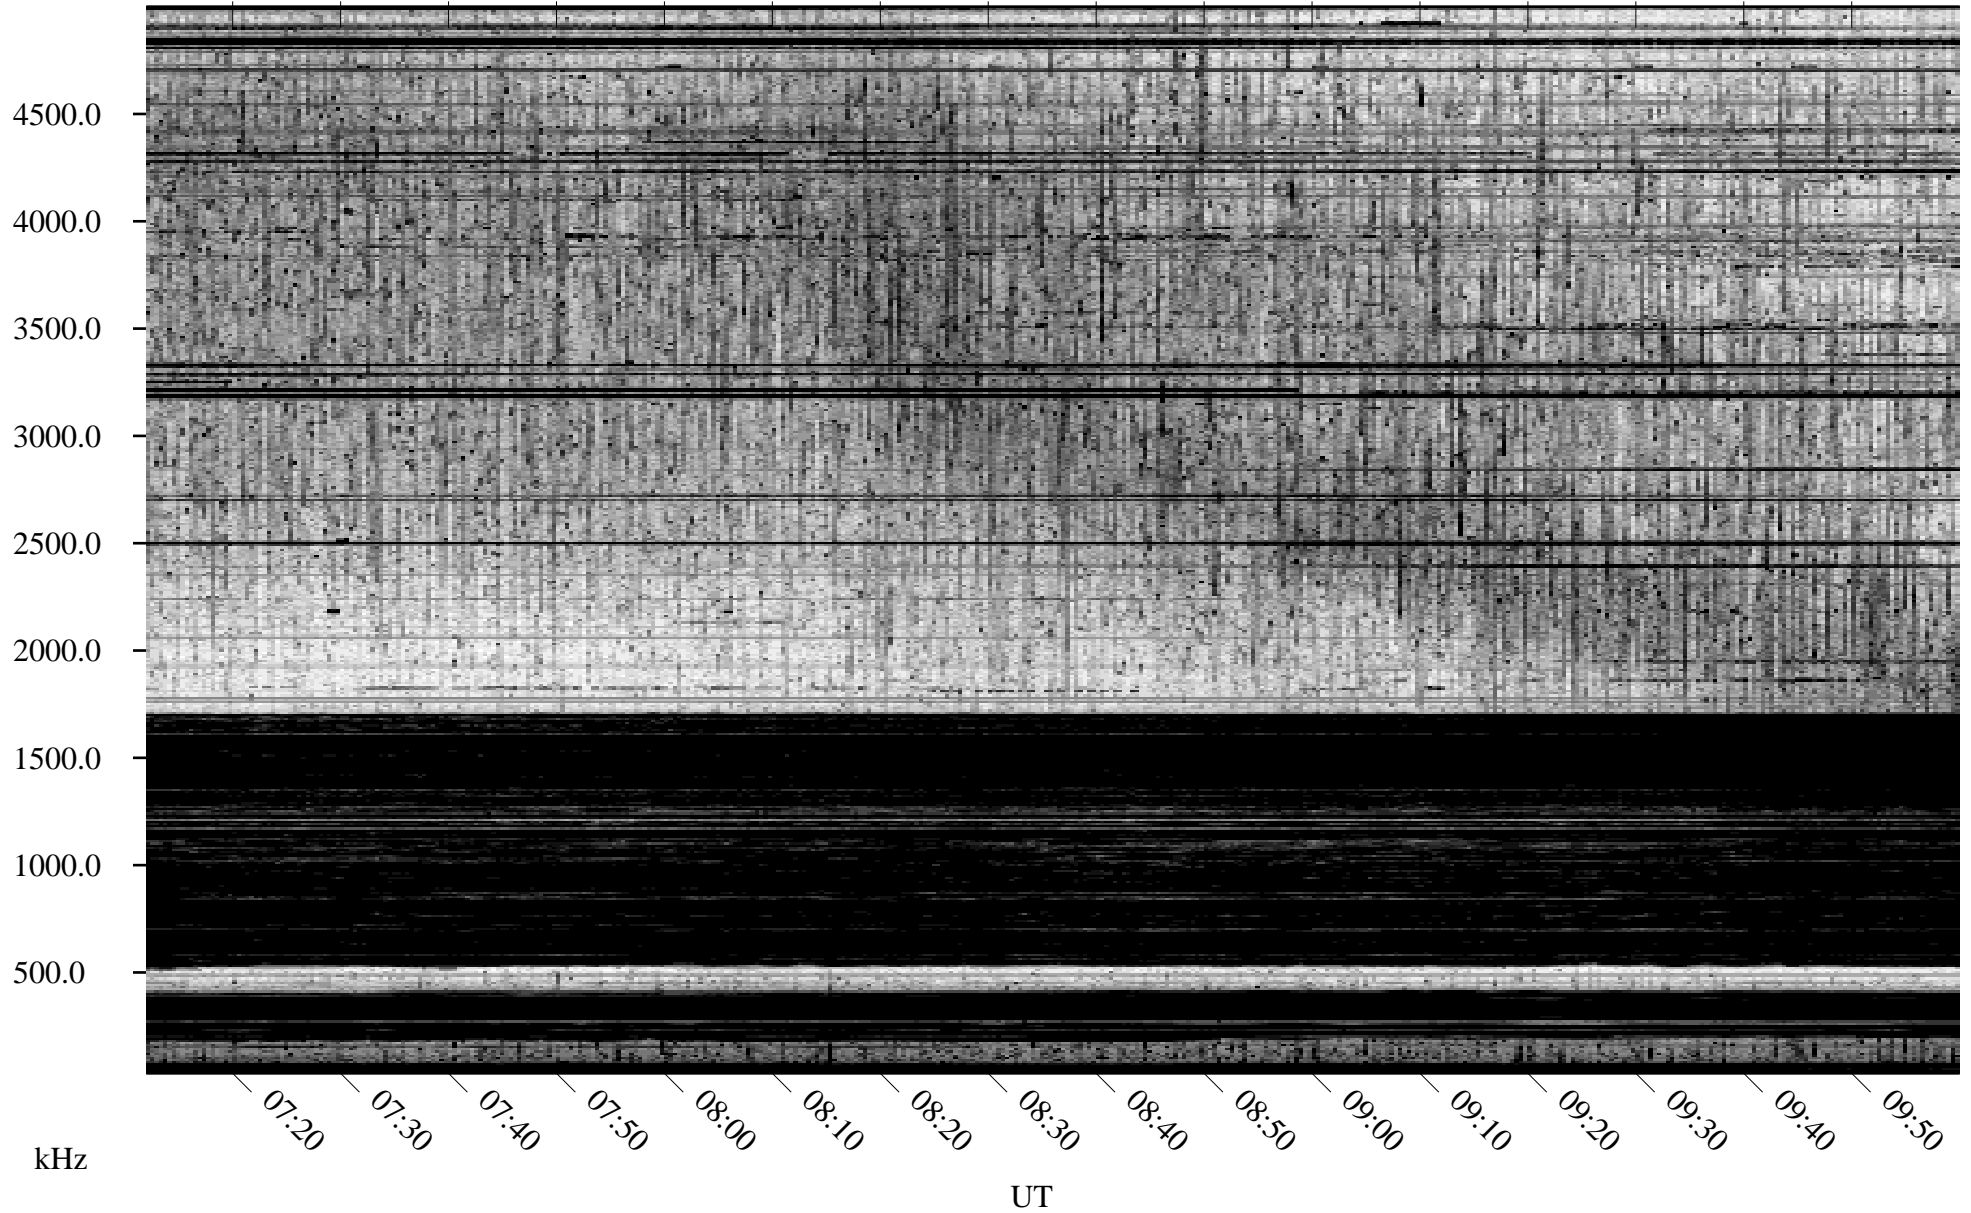

# 10/14/2010 Churchill, Manitoba

Linear Scale    Black = 161    White = 15

ch10286l.r00SUm max\_12

Page 3

# 10/14/2010 Churchill, Manitoba

Linear Scale    Black = 161    White = 15

ch10286l.r00SUm max\_12

Page 4

# 10/14/2010 Churchill, Manitoba

Linear Scale    Black = 161    White = 15

ch10286l.r00SUm max\_12

Page 5

# 10/14/2010 Churchill, Manitoba

Linear Scale    Black = 161    White = 15

ch10286l.r00SUm max\_12

Page 6