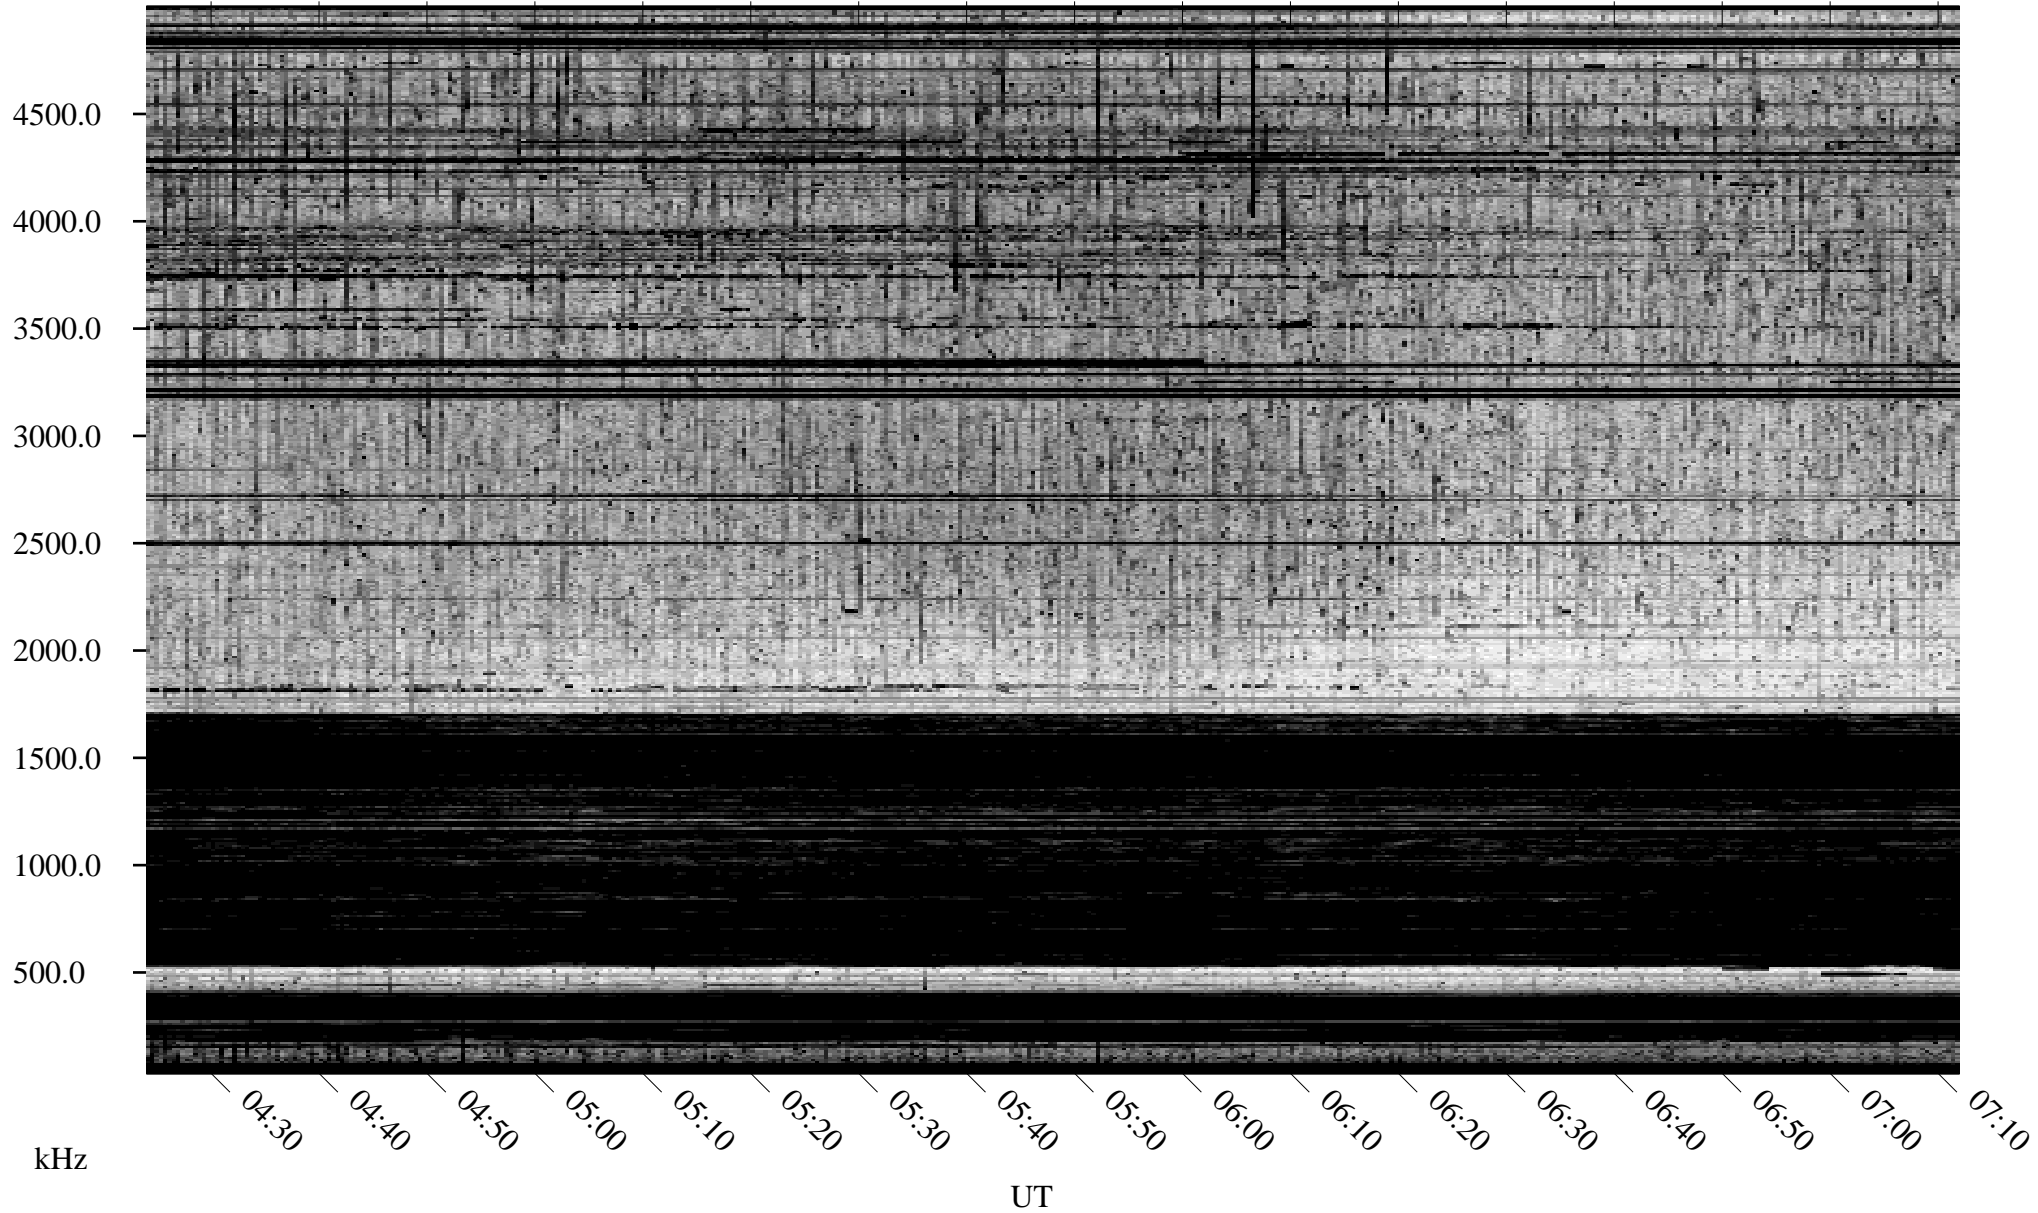

# 10/13/2010 Churchill, Manitoba

Linear Scale    Black = 161    White = 15

ch10286l.r00SUm max\_12

Page 1

# 10/13/2010 Churchill, Manitoba

Linear Scale    Black = 161    White = 15

ch10286l.r00SUm max\_12

Page 2

# 10/14/2010 Churchill, Manitoba

Linear Scale    Black = 161    White = 15

ch10286l.r00SUm max\_12

Page 3

# 10/14/2010 Churchill, Manitoba

Linear Scale    Black = 161    White = 15

ch10286l.r00SUm max\_12

Page 4