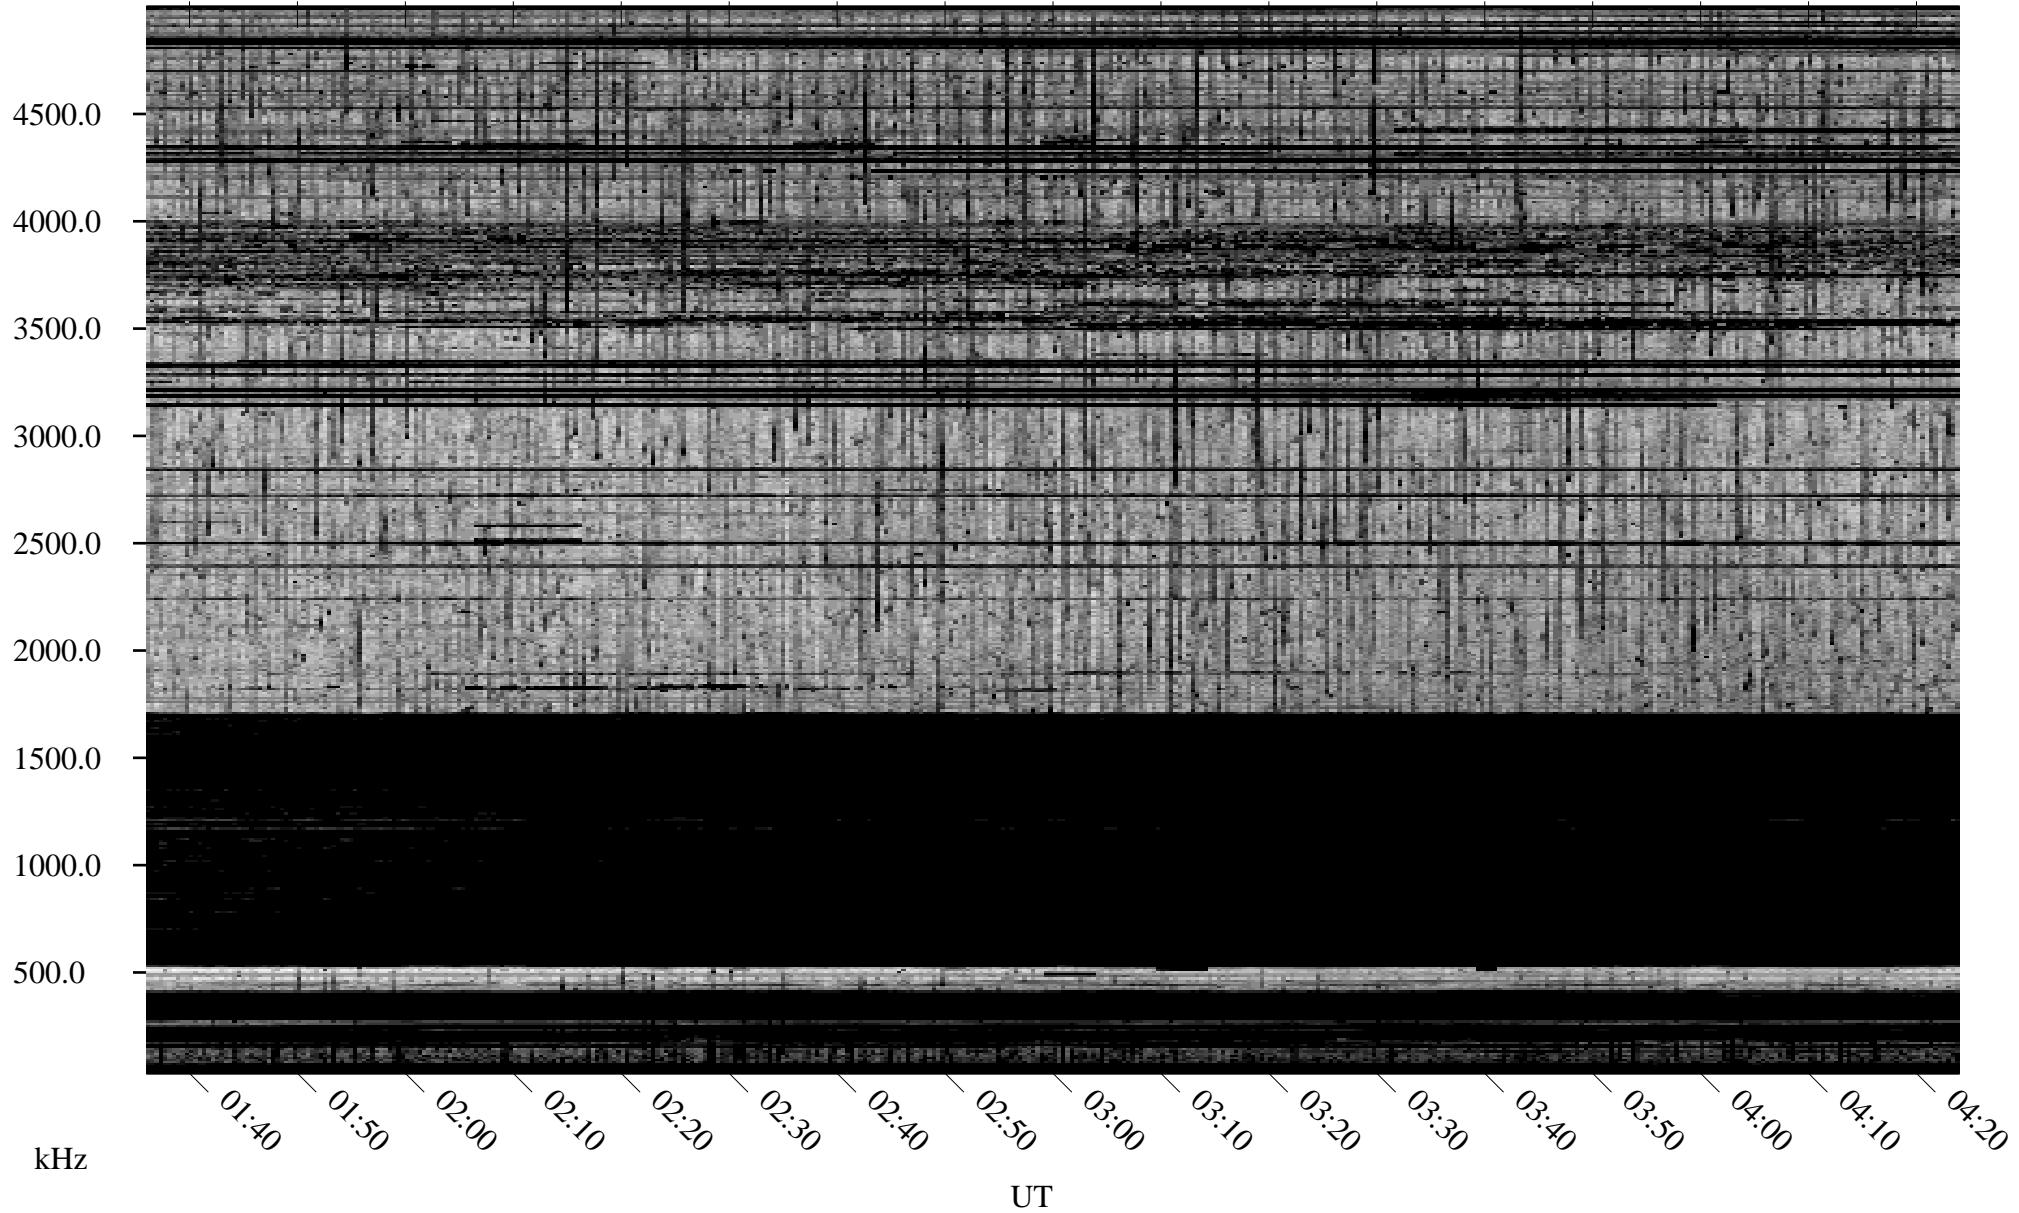

# 10/14/2010 Churchill, Manitoba

Linear Scale    Black = 161    White = 15

ch10287l.r00SUm max\_12

Page 1

# 10/14/2010 Churchill, Manitoba

Linear Scale    Black = 161    White = 15

ch10287l.r00SUm max\_12

Page 2

# 10/15/2010 Churchill, Manitoba

Linear Scale    Black = 161    White = 15

ch10287l.r00SUm max\_12

Page 3

# 10/15/2010 Churchill, Manitoba

Linear Scale    Black = 161    White = 15

ch10287l.r00SUm max\_12

Page 4