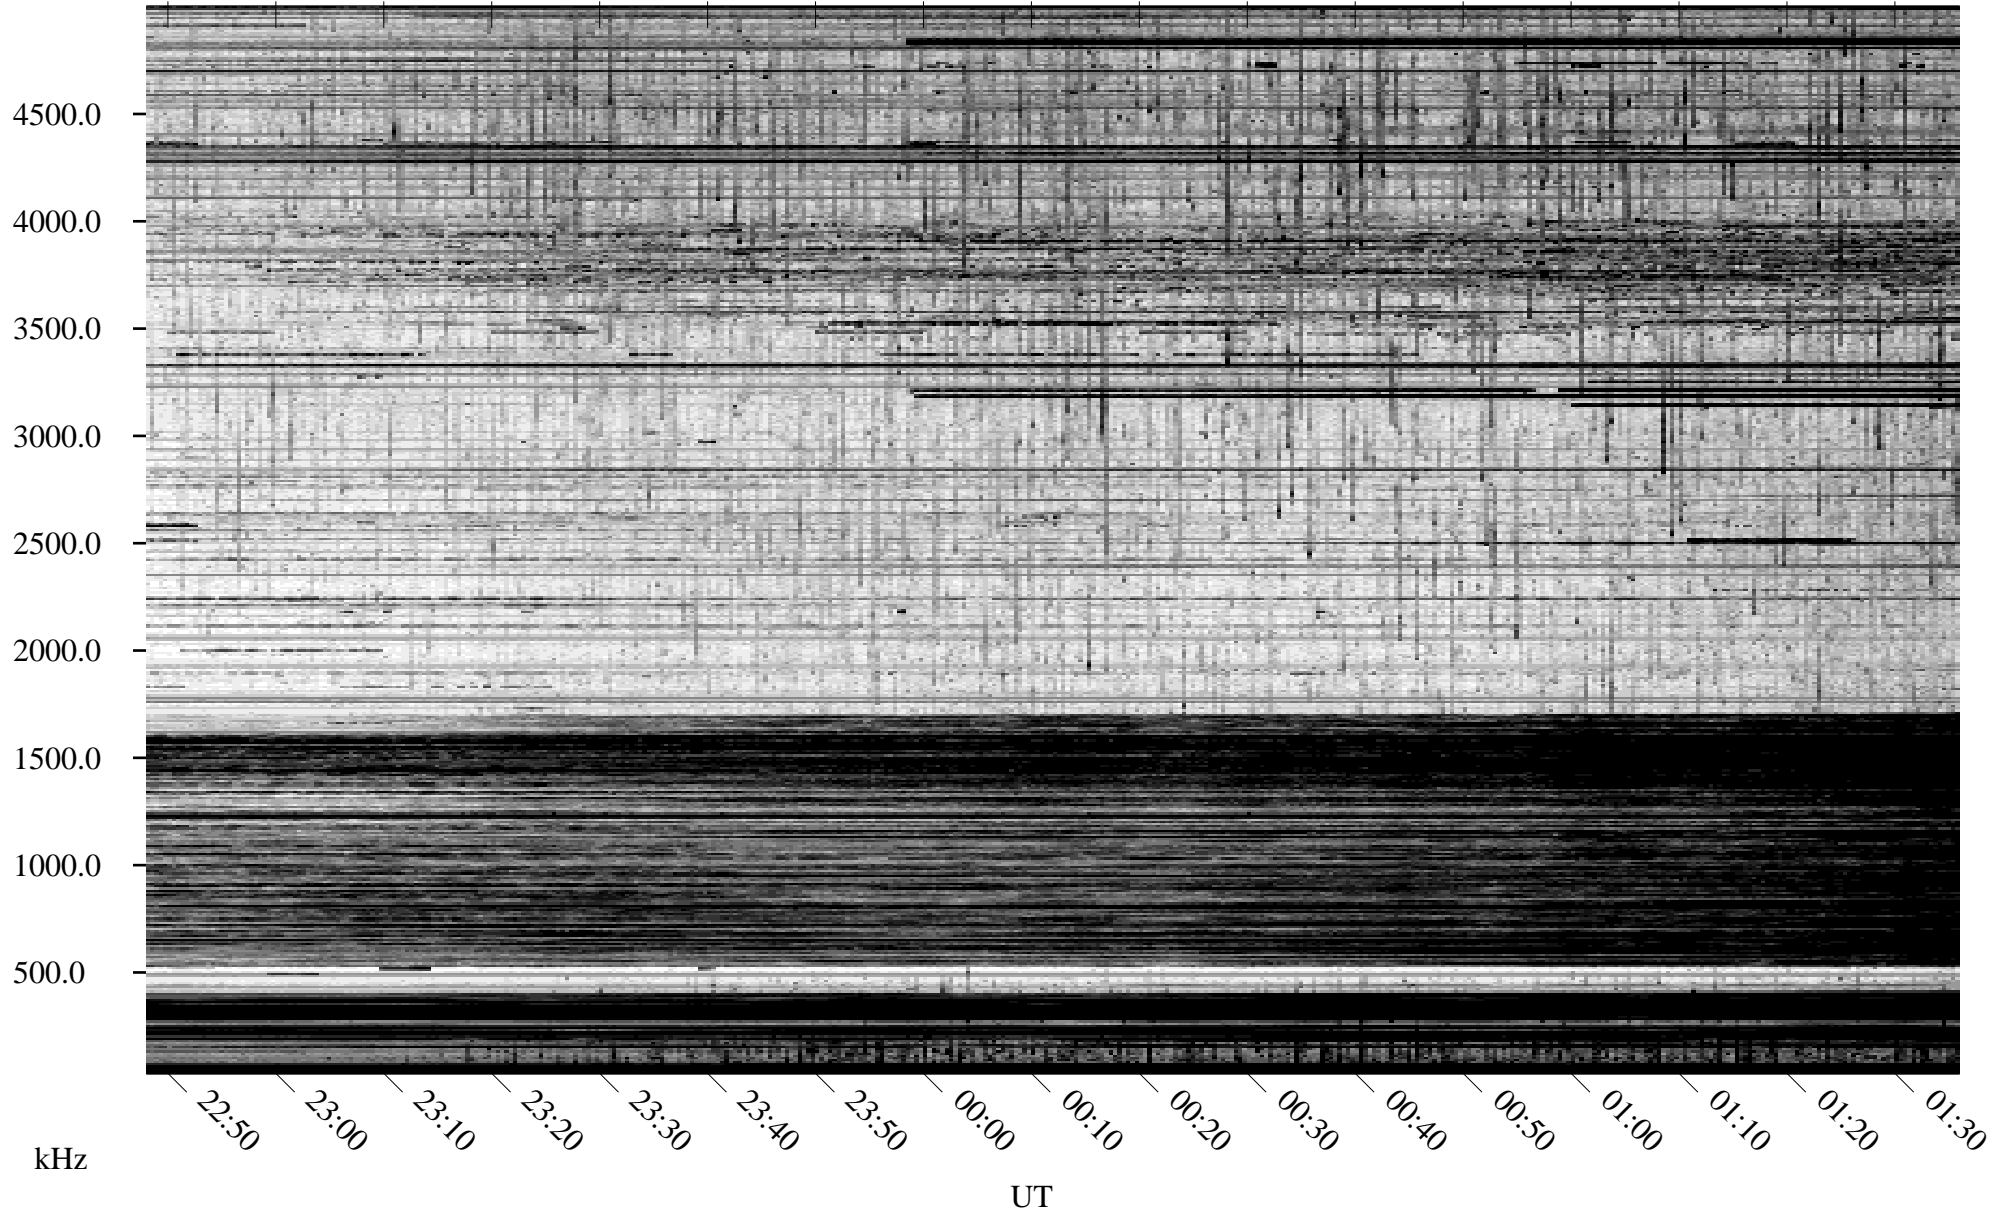

# 10/14/2010 Churchill, Manitoba

Linear Scale    Black = 161    White = 15

ch10287l.r00SUm max\_12

Page 1

# 10/14/2010 Churchill, Manitoba

Linear Scale    Black = 161    White = 15

ch10287l.r00SUm max\_12

Page 2

# 10/15/2010 Churchill, Manitoba

Linear Scale    Black = 161    White = 15

ch10287l.r00SUm max\_12

Page 3

# 10/15/2010 Churchill, Manitoba

Linear Scale    Black = 161    White = 15

ch10287l.r00SUm max\_12

Page 4