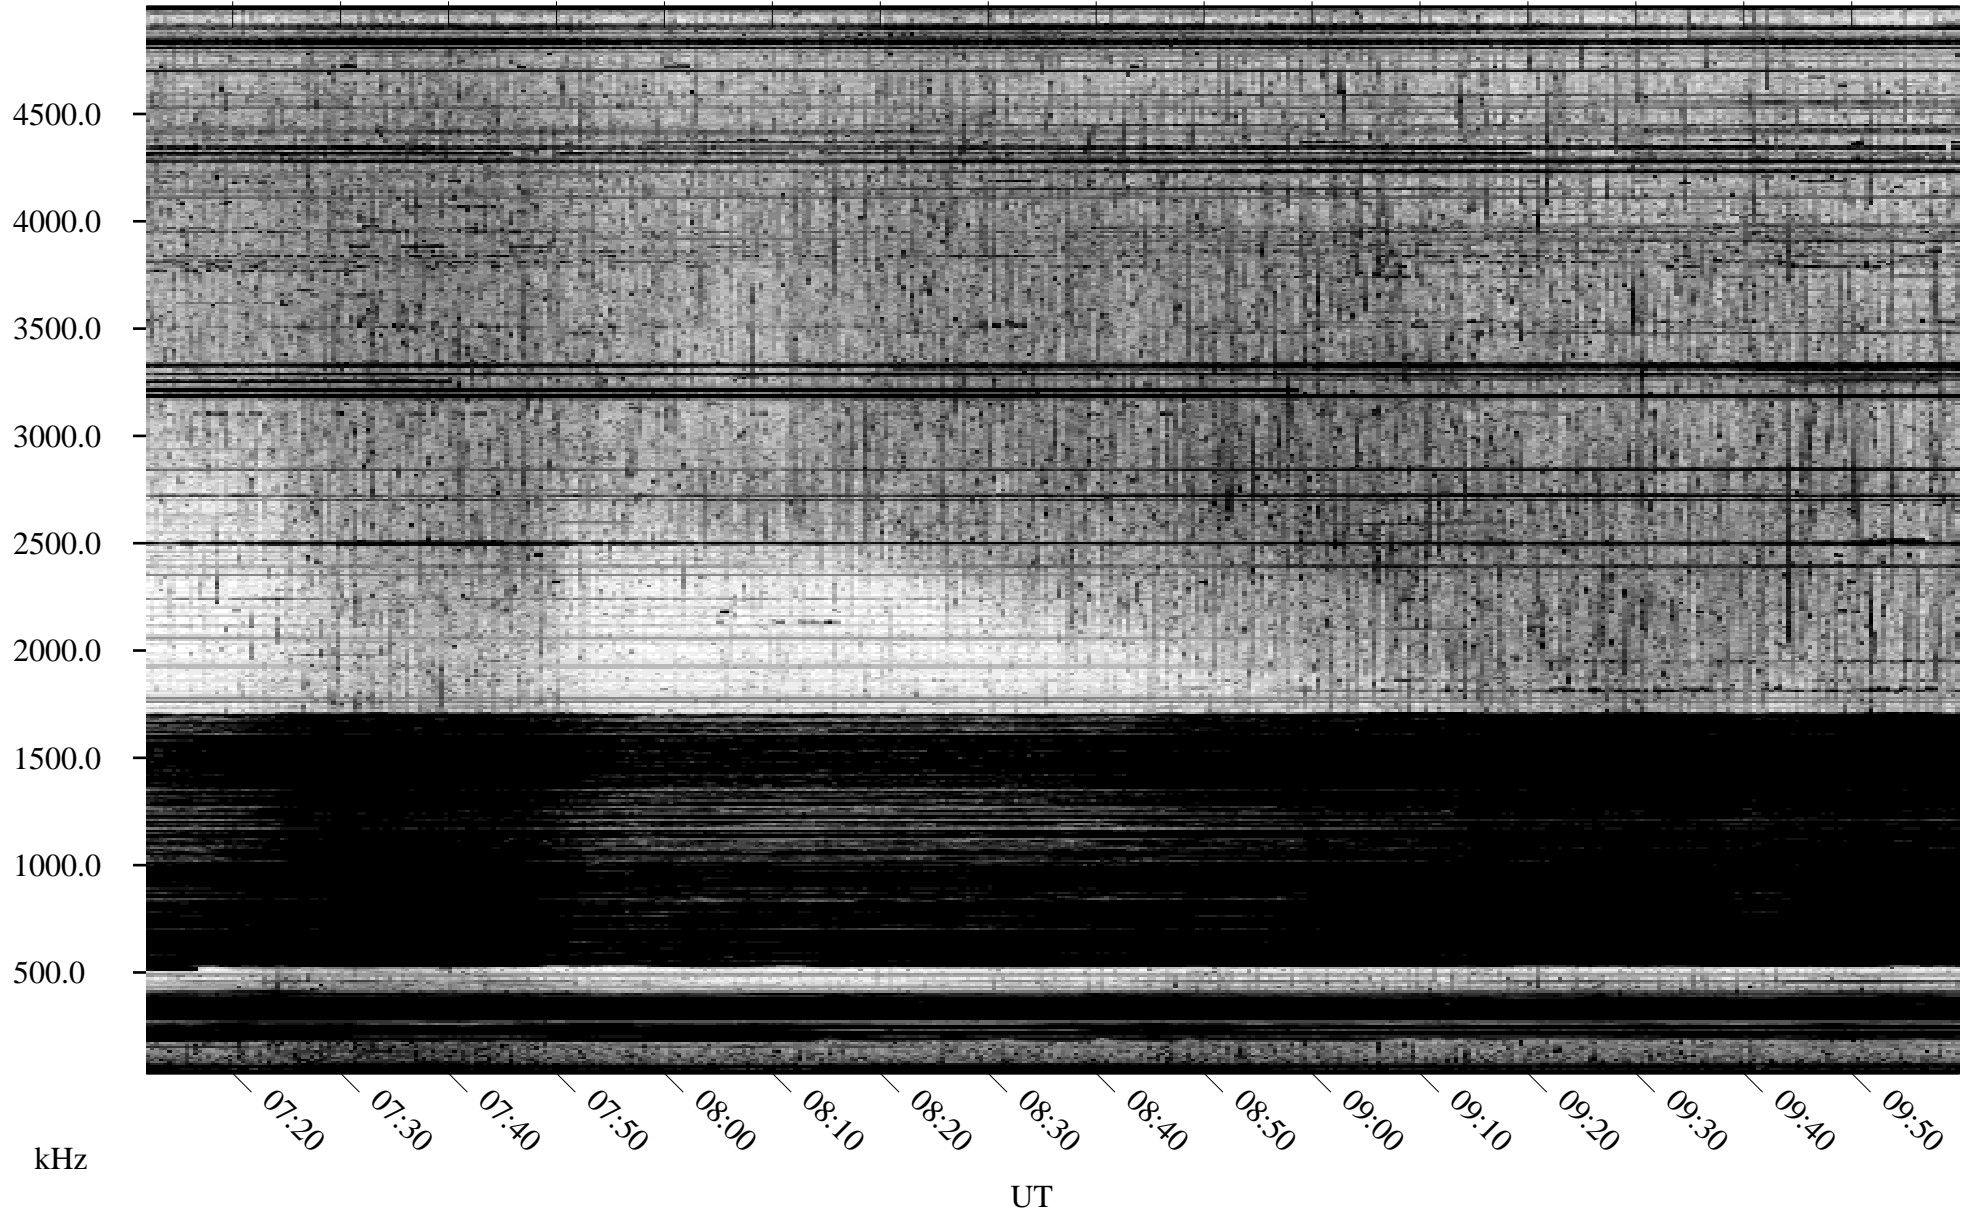

# 10/14/2010 Churchill, Manitoba

Linear Scale    Black = 161    White = 15

ch10287l.r00SUm max\_12

Page 1

# 10/15/2010 Churchill, Manitoba

Linear Scale    Black = 161    White = 15

ch10287l.r00SUm max\_12

Page 3

# 10/15/2010 Churchill, Manitoba

Linear Scale    Black = 161    White = 15

ch10287l.r00SUm max\_12

Page 4

# 10/15/2010 Churchill, Manitoba

Linear Scale    Black = 161    White = 15

ch10287l.r00SUm max\_12

Page 5