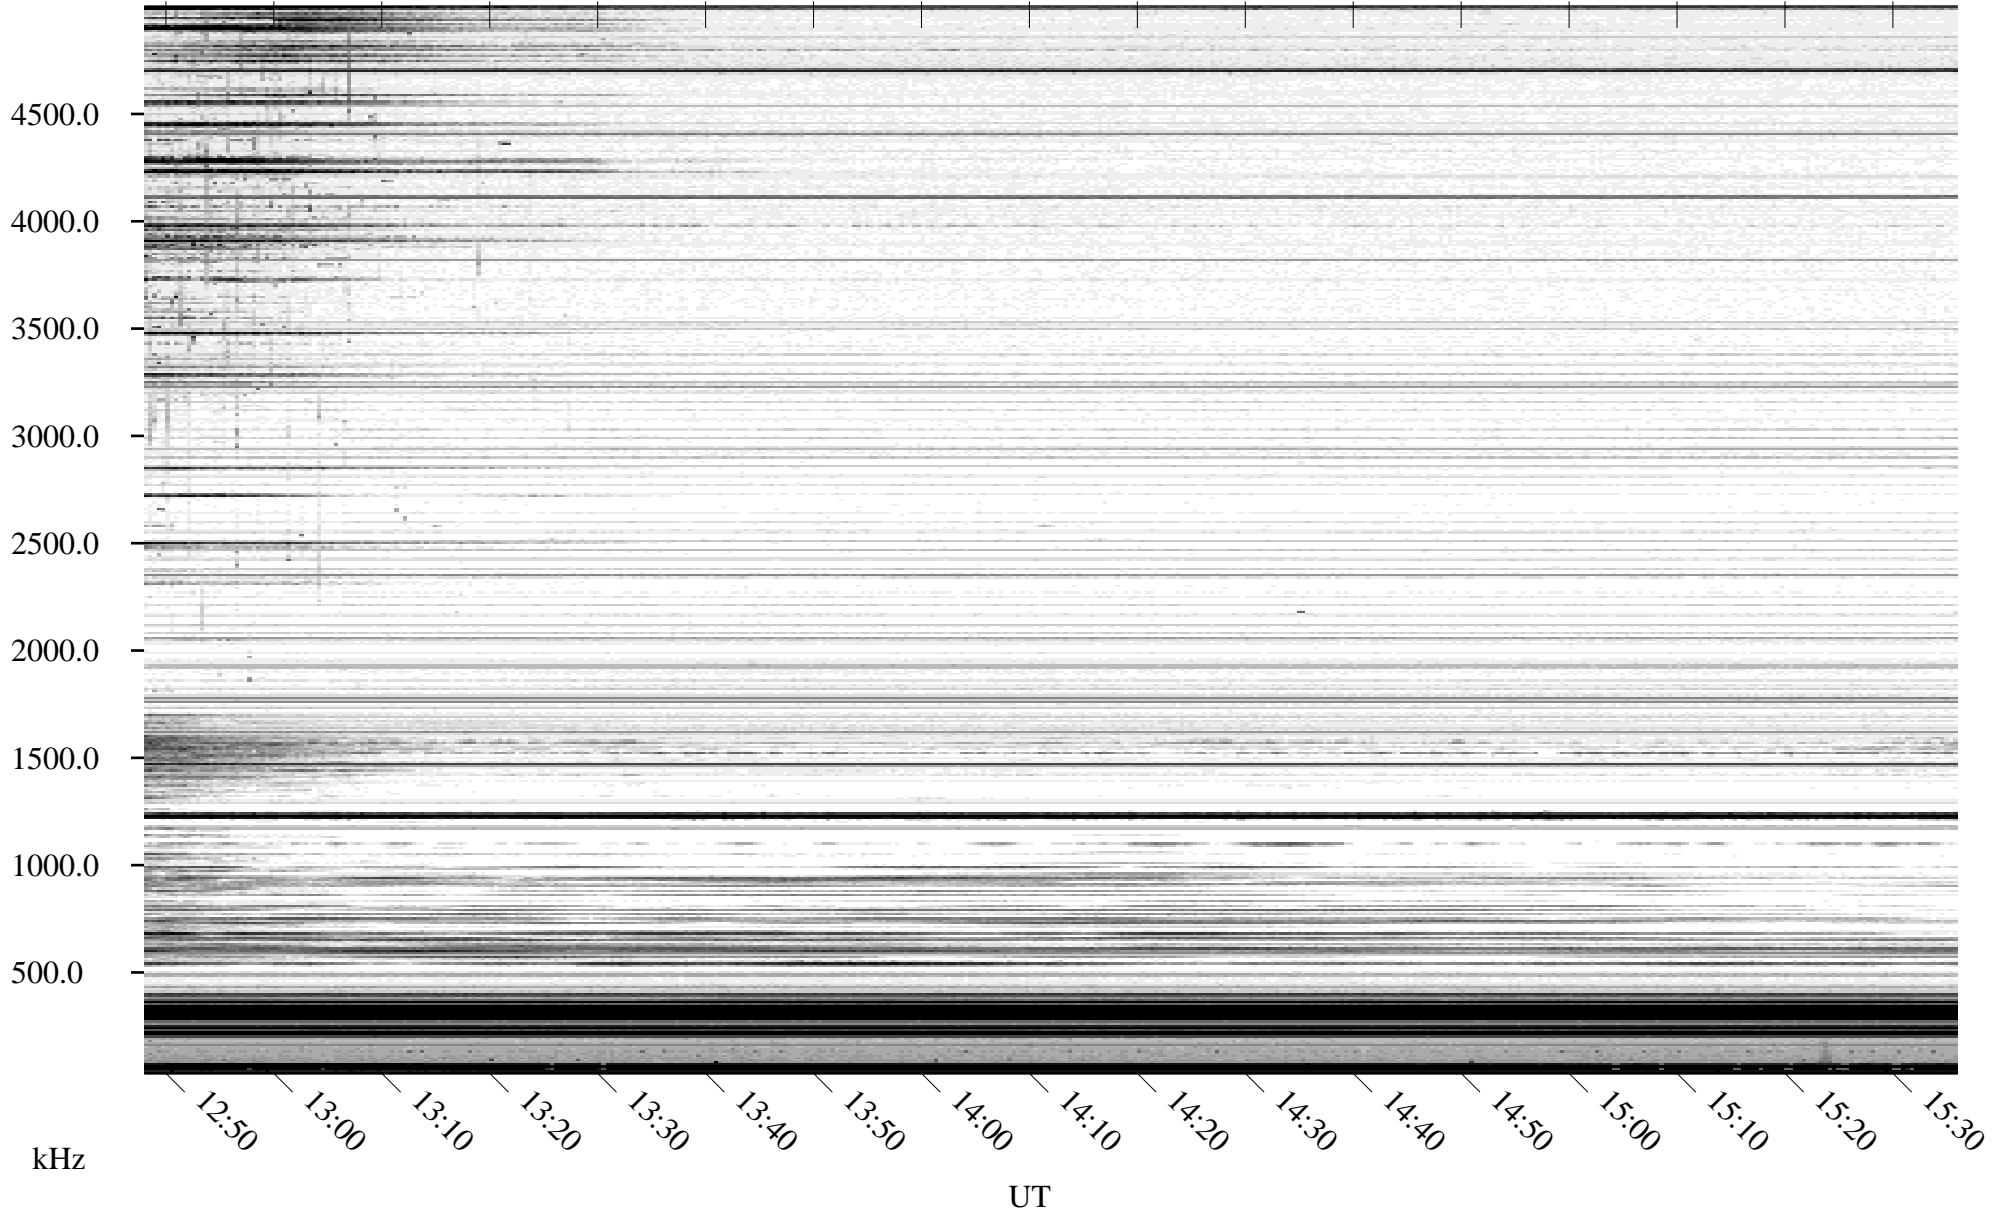

# 10/15/2010 Churchill, Manitoba

Linear Scale    Black = 161    White = 15

ch10287l.r00SUm max\_12

Page 5

# 10/15/2010 Churchill, Manitoba

Linear Scale    Black = 161    White = 15

ch10287l.r00SUm max\_12

Page 6

# 10/15/2010 Churchill, Manitoba

Linear Scale    Black = 161    White = 15

ch10287l.r00SUm max\_12

Page 7

# 10/15/2010 Churchill, Manitoba

Linear Scale    Black = 161    White = 15

ch10287l.r00SUm max\_12