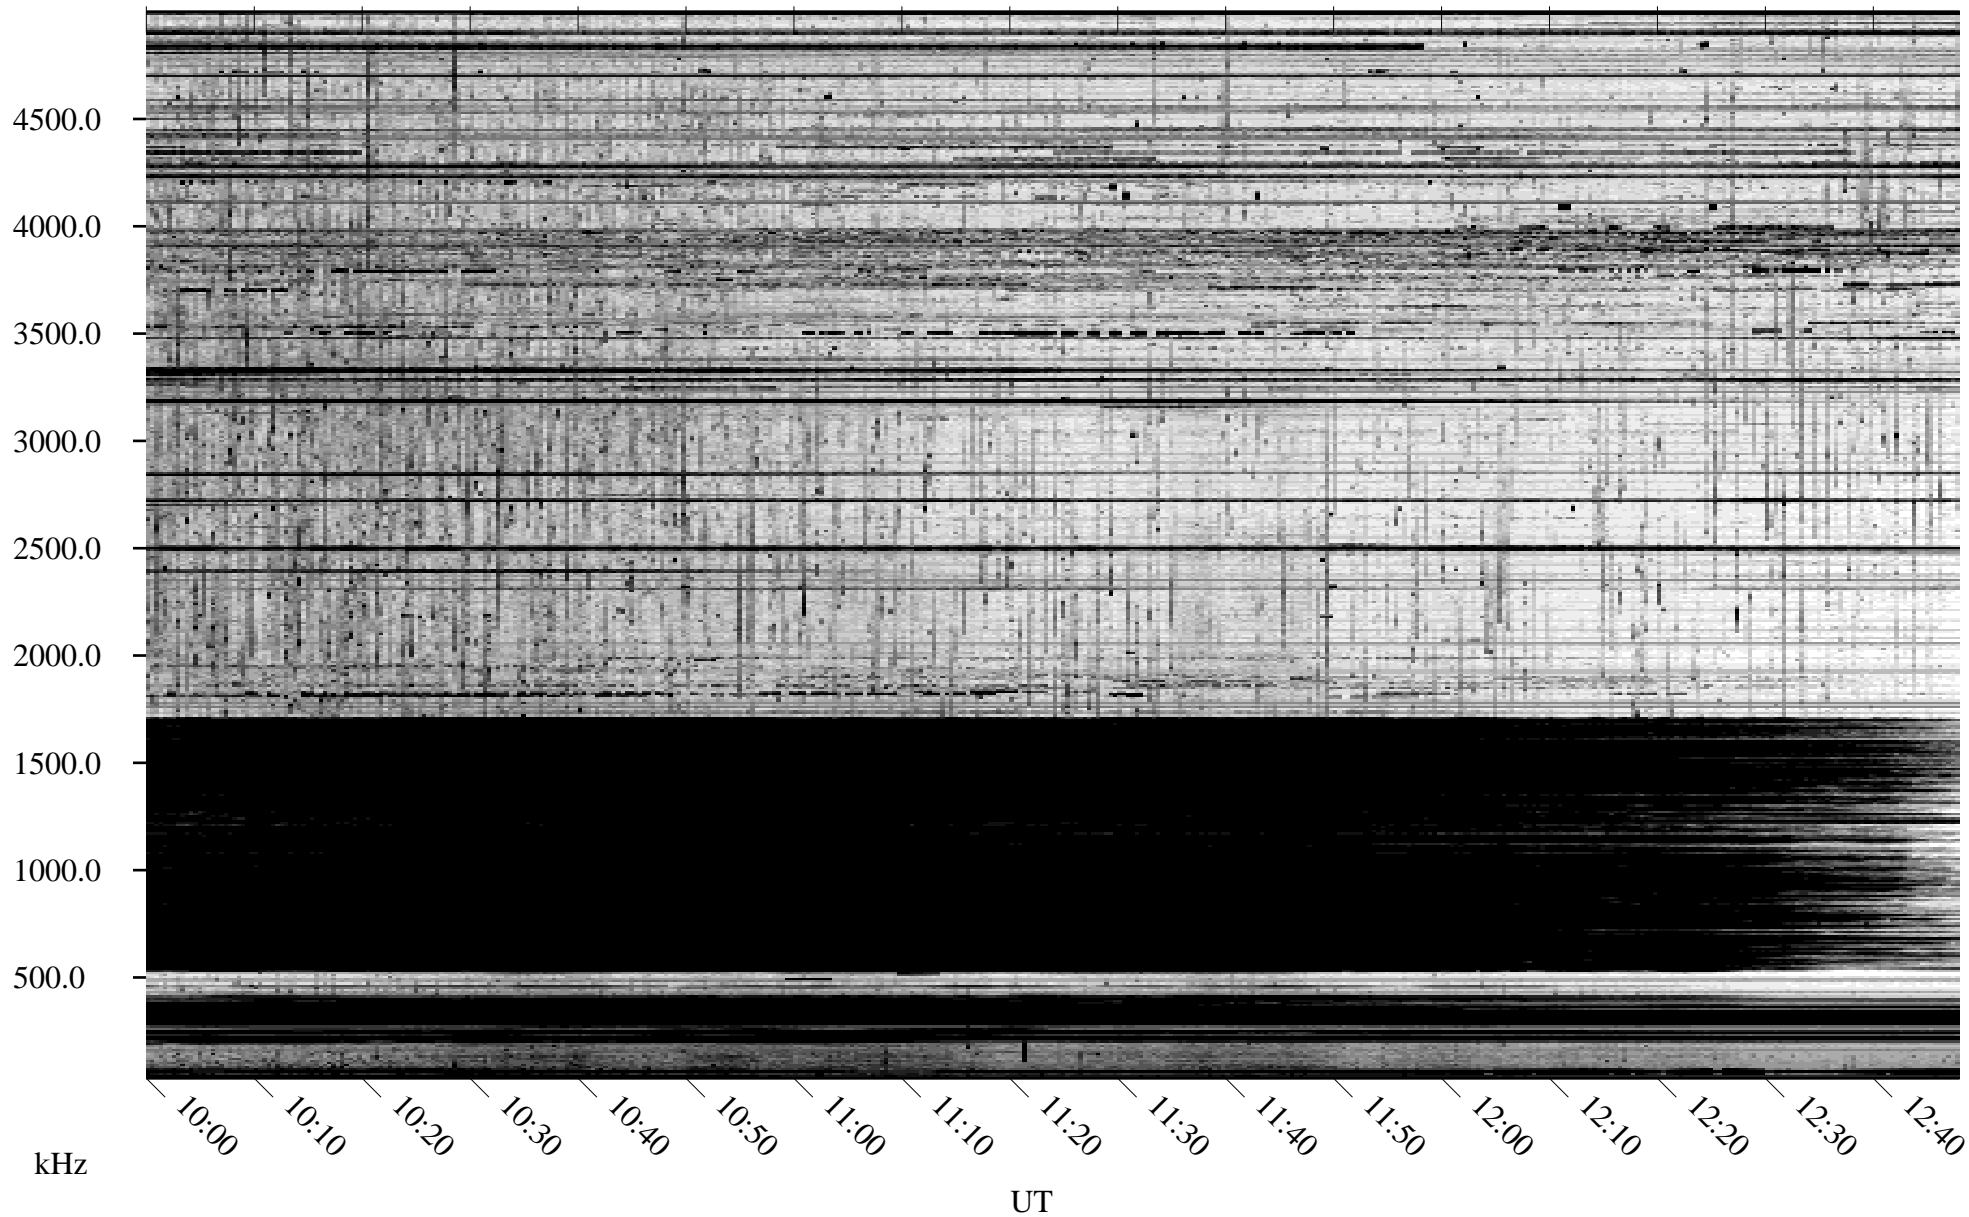

# 10/15/2010 Churchill, Manitoba

Linear Scale    Black = 161    White = 15

ch10287l.r00SUm max\_12

Page 5

# 10/15/2010 Churchill, Manitoba

Linear Scale    Black = 161    White = 15

ch10287l.r00SUm max\_12

Page 6

# 10/15/2010 Churchill, Manitoba

Linear Scale    Black = 161    White = 15

ch10287l.r00SUm max\_12

Page 7