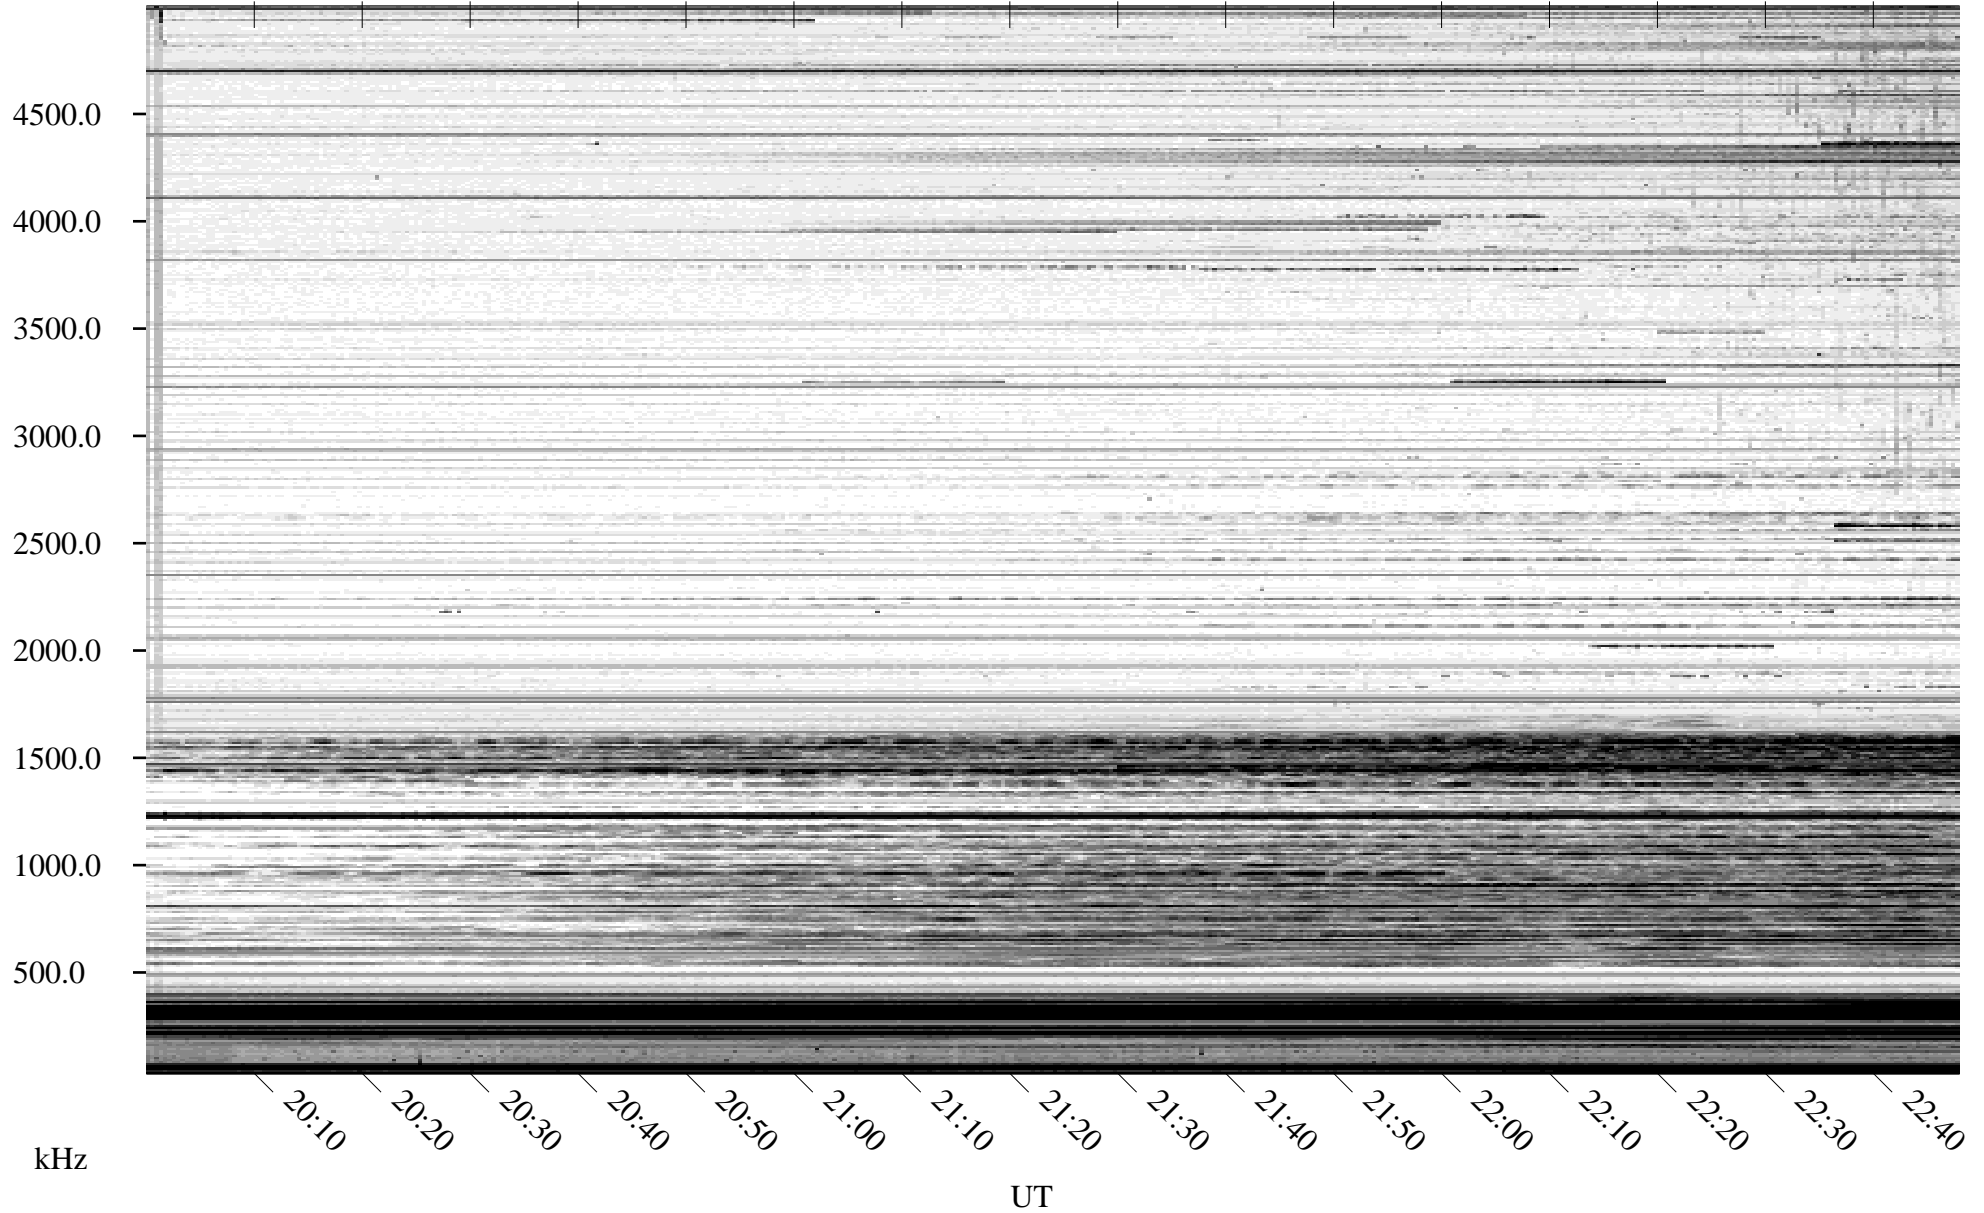

# 10/14/2010 Churchill, Manitoba

Linear Scale    Black = 161    White = 15

ch10287l.r00SUm max\_12

Page 1

# 10/14/2010 Churchill, Manitoba

Linear Scale    Black = 161    White = 15

ch10287l.r00SUm max\_12

Page 2

# 10/15/2010 Churchill, Manitoba

Linear Scale    Black = 161    White = 15

ch10287l.r00SUm max\_12

Page 3

# 10/15/2010 Churchill, Manitoba

Linear Scale    Black = 161    White = 15

ch10287l.r00SUm max\_12

Page 4