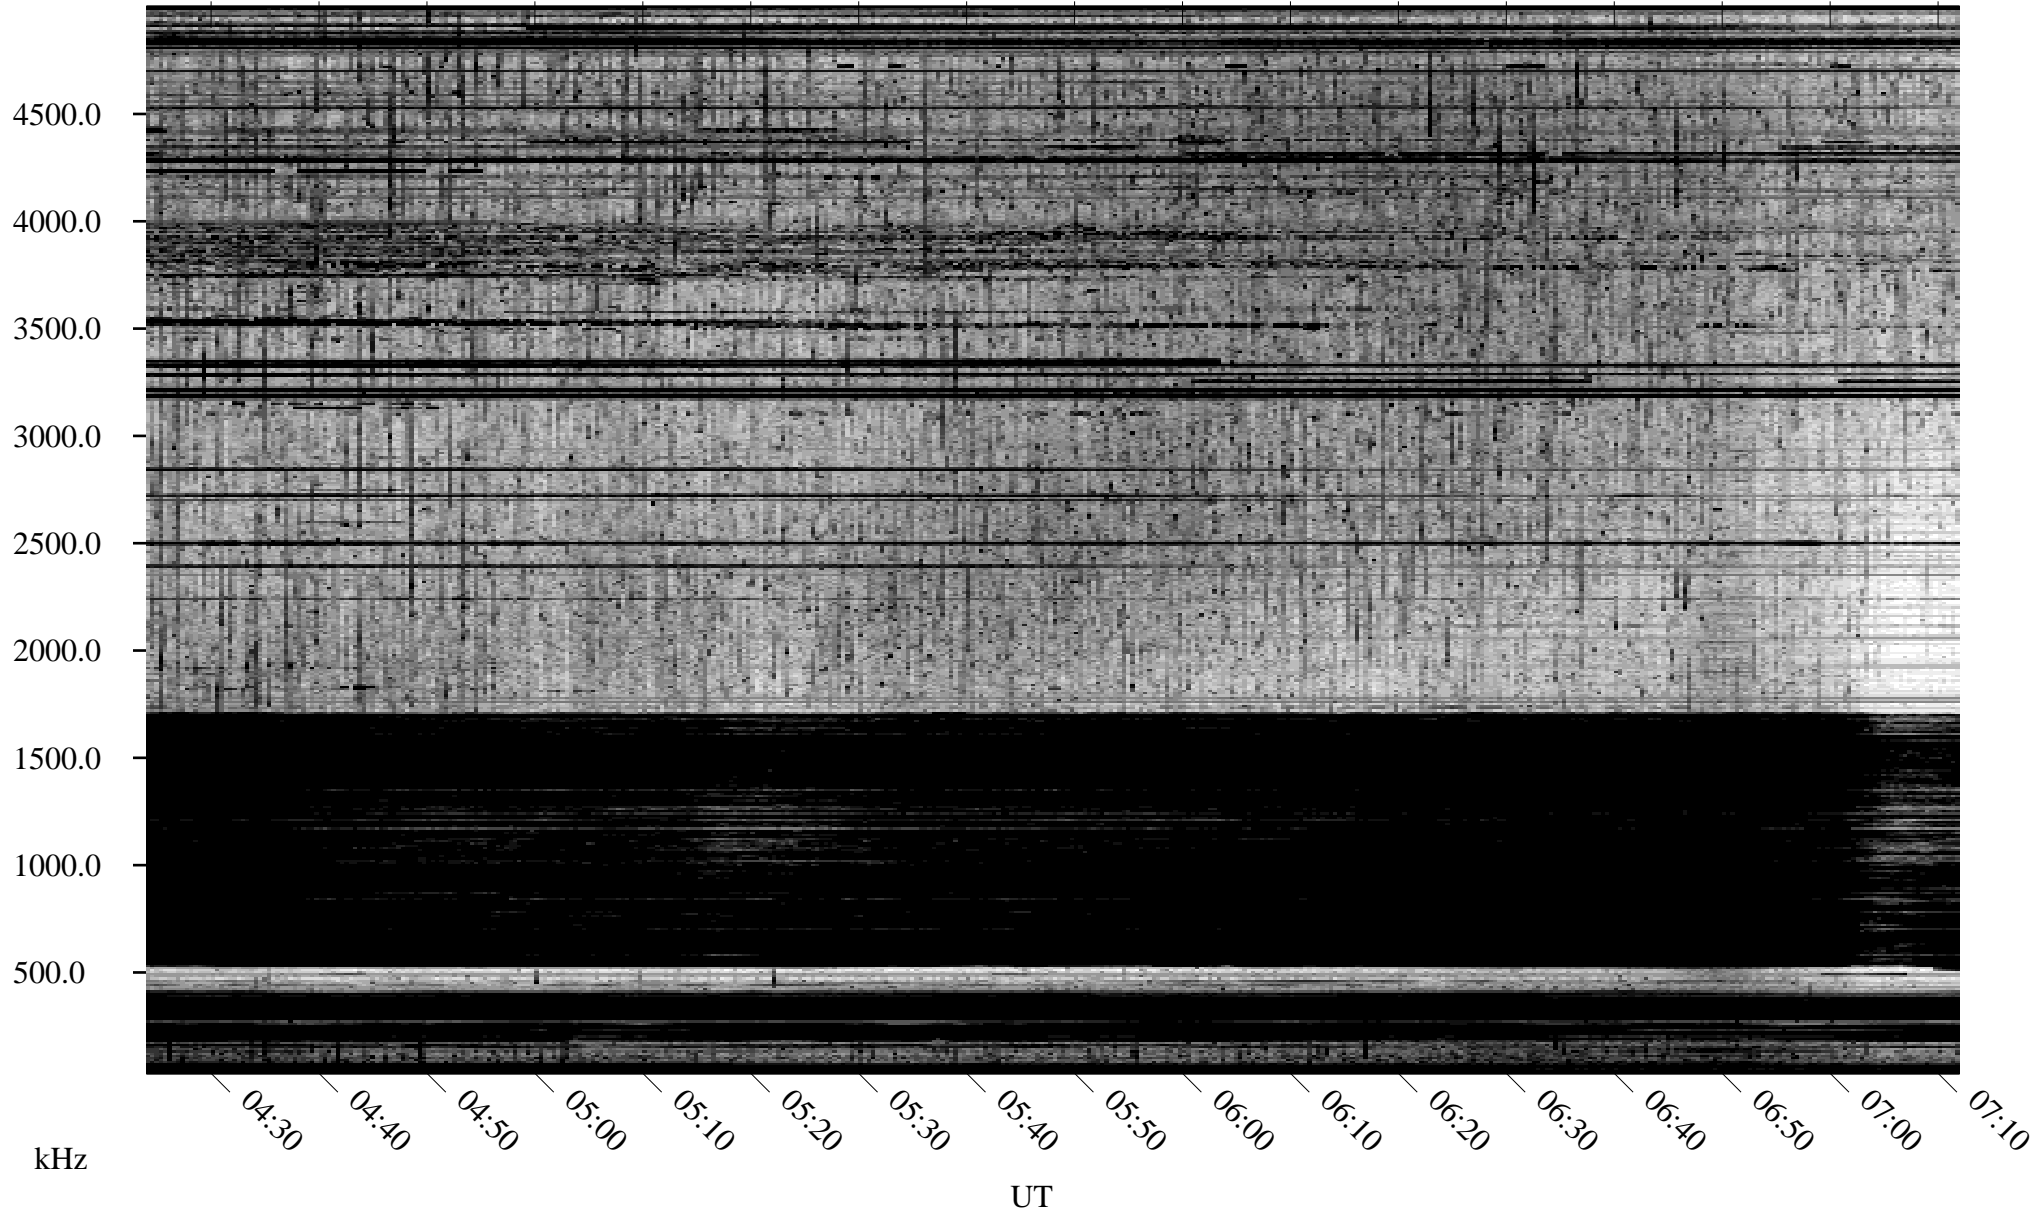

# 10/14/2010 Churchill, Manitoba

Linear Scale    Black = 161    White = 15

ch10287l.r00SUm max\_12

Page 1

# 10/14/2010 Churchill, Manitoba

Linear Scale    Black = 161    White = 15

ch10287l.r00SUm max\_12

Page 2

# 10/15/2010 Churchill, Manitoba

Linear Scale    Black = 161    White = 15

ch10287l.r00SUm max\_12

Page 3

# 10/15/2010 Churchill, Manitoba

Linear Scale    Black = 161    White = 15

ch10287l.r00SUm max\_12

Page 4