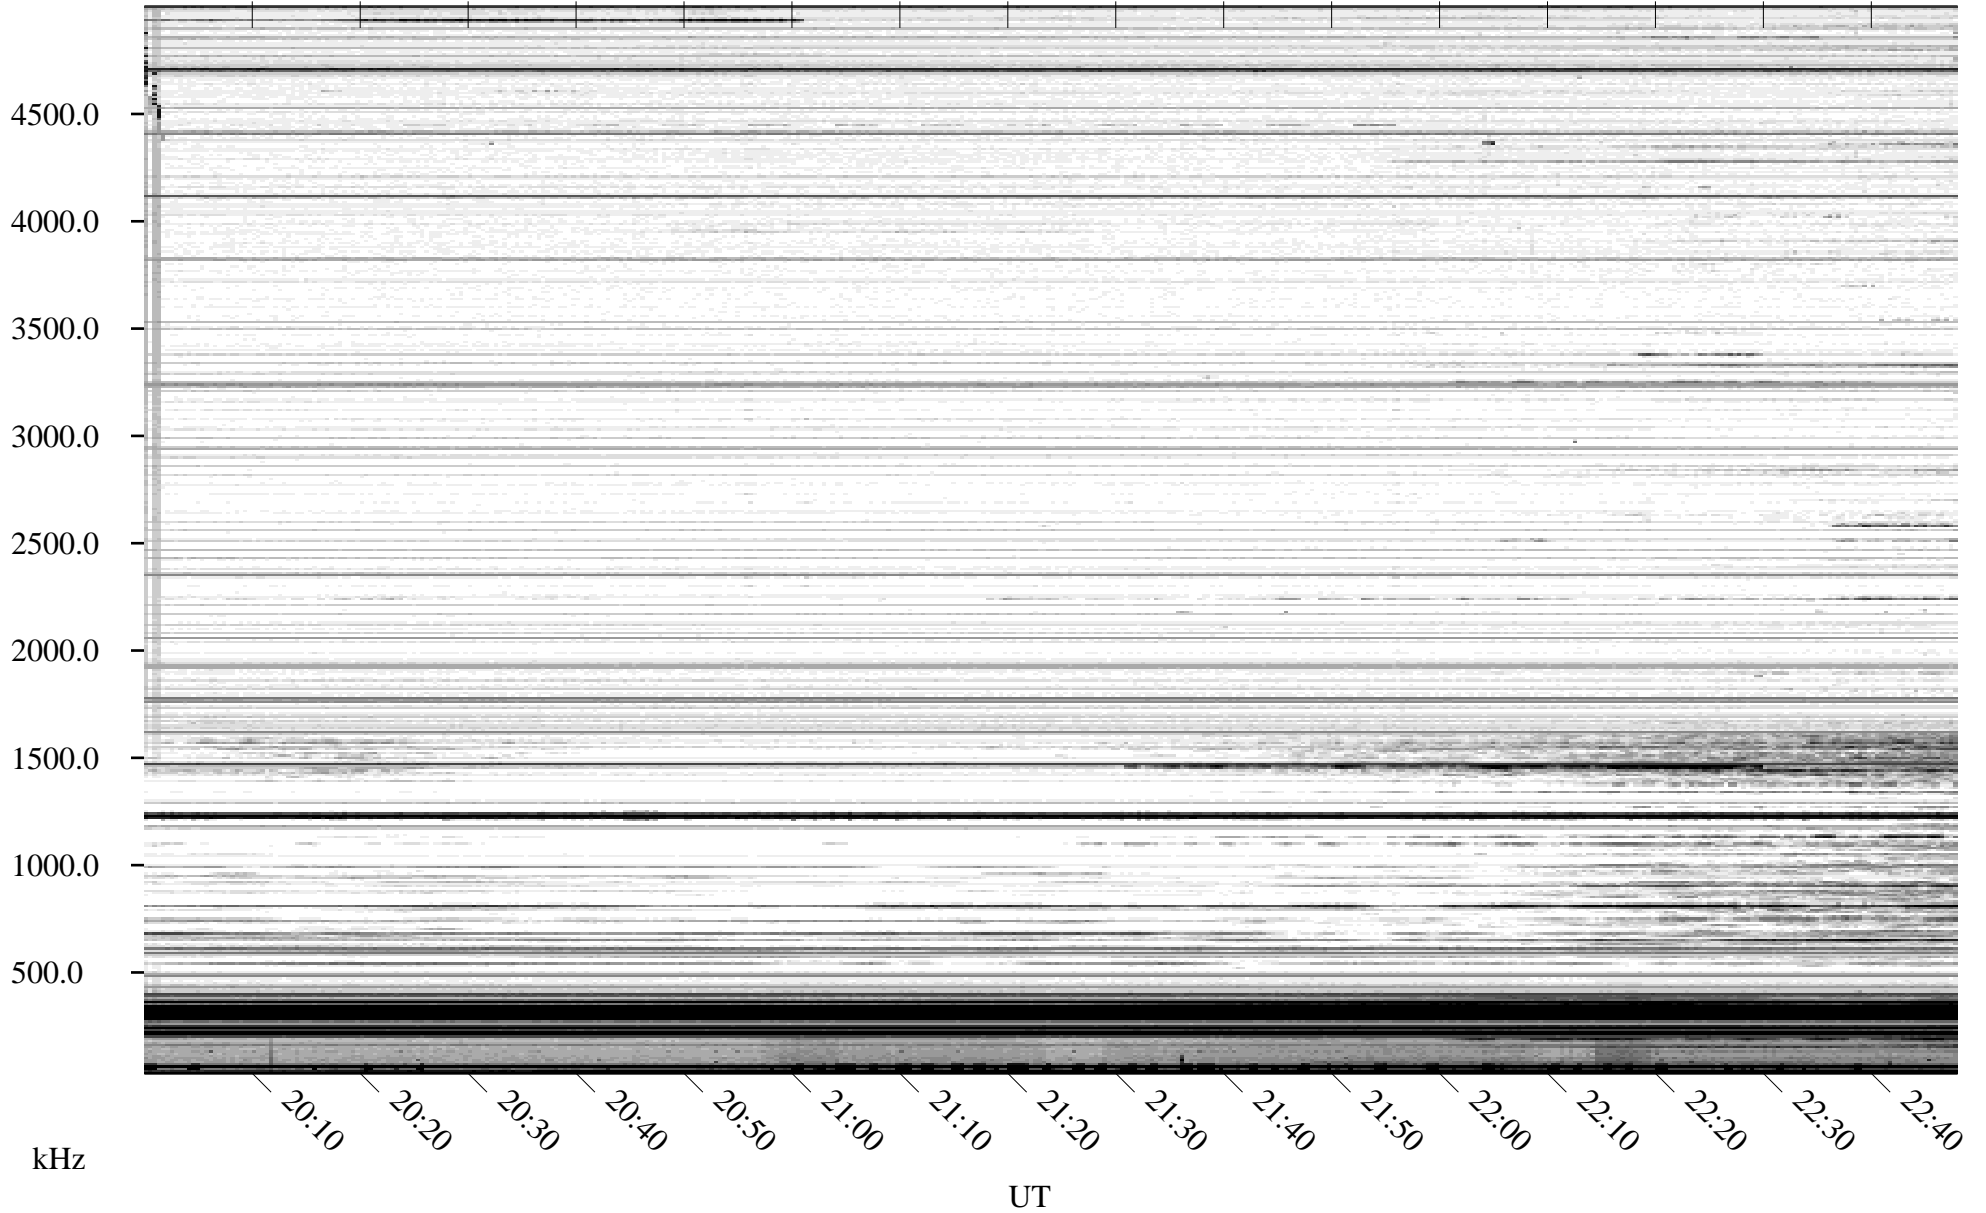

# 10/15/2010 Churchill, Manitoba

Linear Scale    Black = 161    White = 15

ch10288l.r00SUm max\_12

Page 1

# 10/15/2010 Churchill, Manitoba

Linear Scale    Black = 161    White = 15

ch10288l.r00SUm max\_12

Page 2

# 10/16/2010 Churchill, Manitoba

Linear Scale    Black = 161    White = 15

ch10288l.r00SUm max\_12

Page 3

# 10/16/2010 Churchill, Manitoba

Linear Scale    Black = 161    White = 15

ch10288l.r00SUm max\_12

Page 4