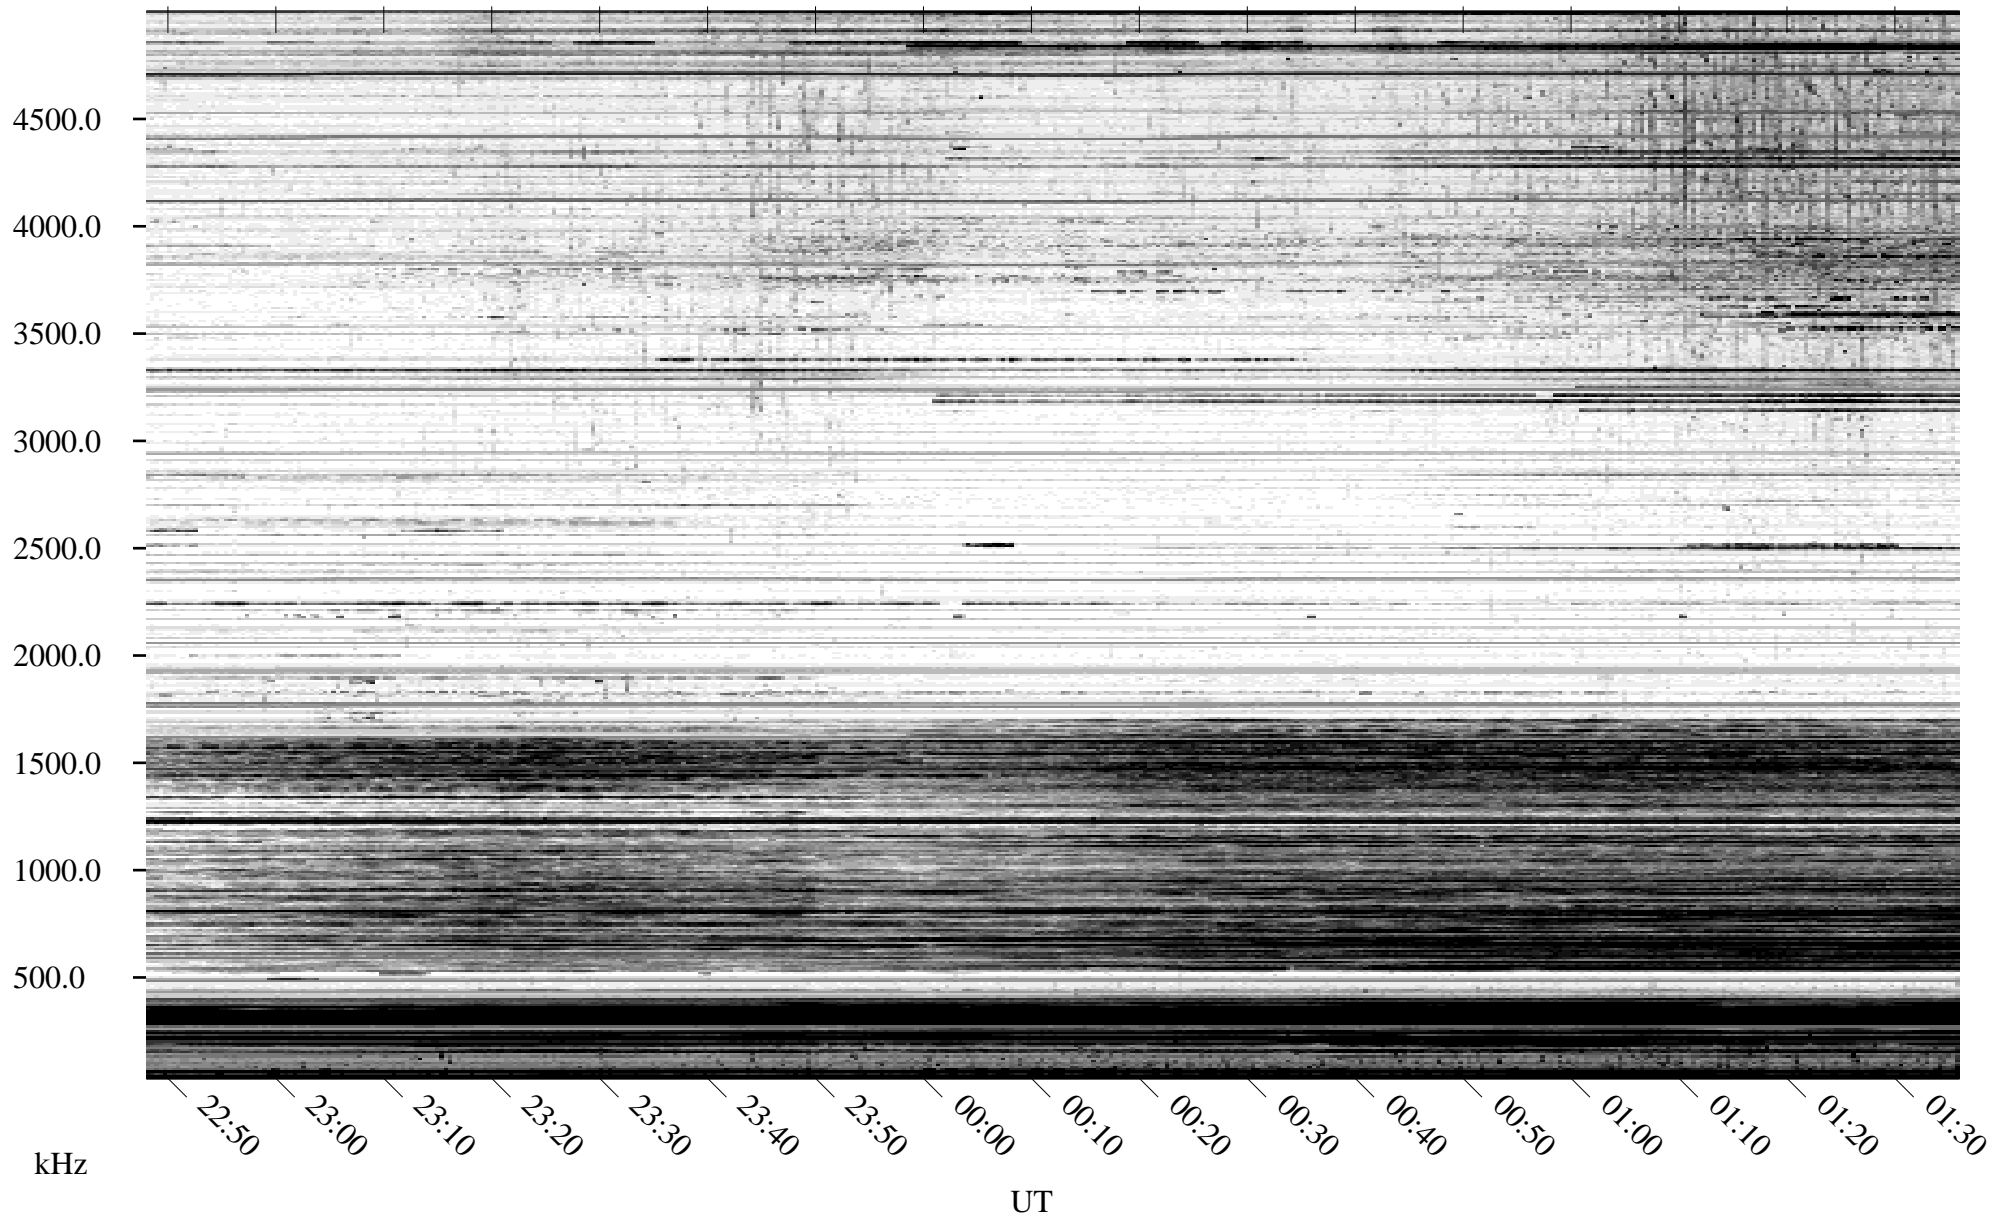

# 10/15/2010 Churchill, Manitoba

Linear Scale    Black = 161    White = 15

ch10288l.r00SUm max\_12

Page 1

# 10/15/2010 Churchill, Manitoba

Linear Scale    Black = 161    White = 15

ch10288l.r00SUm max\_12

Page 2

# 10/16/2010 Churchill, Manitoba

Linear Scale    Black = 161    White = 15

ch10288l.r00SUm max\_12

Page 3

# 10/16/2010 Churchill, Manitoba

Linear Scale    Black = 161    White = 15

ch10288l.r00SUm max\_12