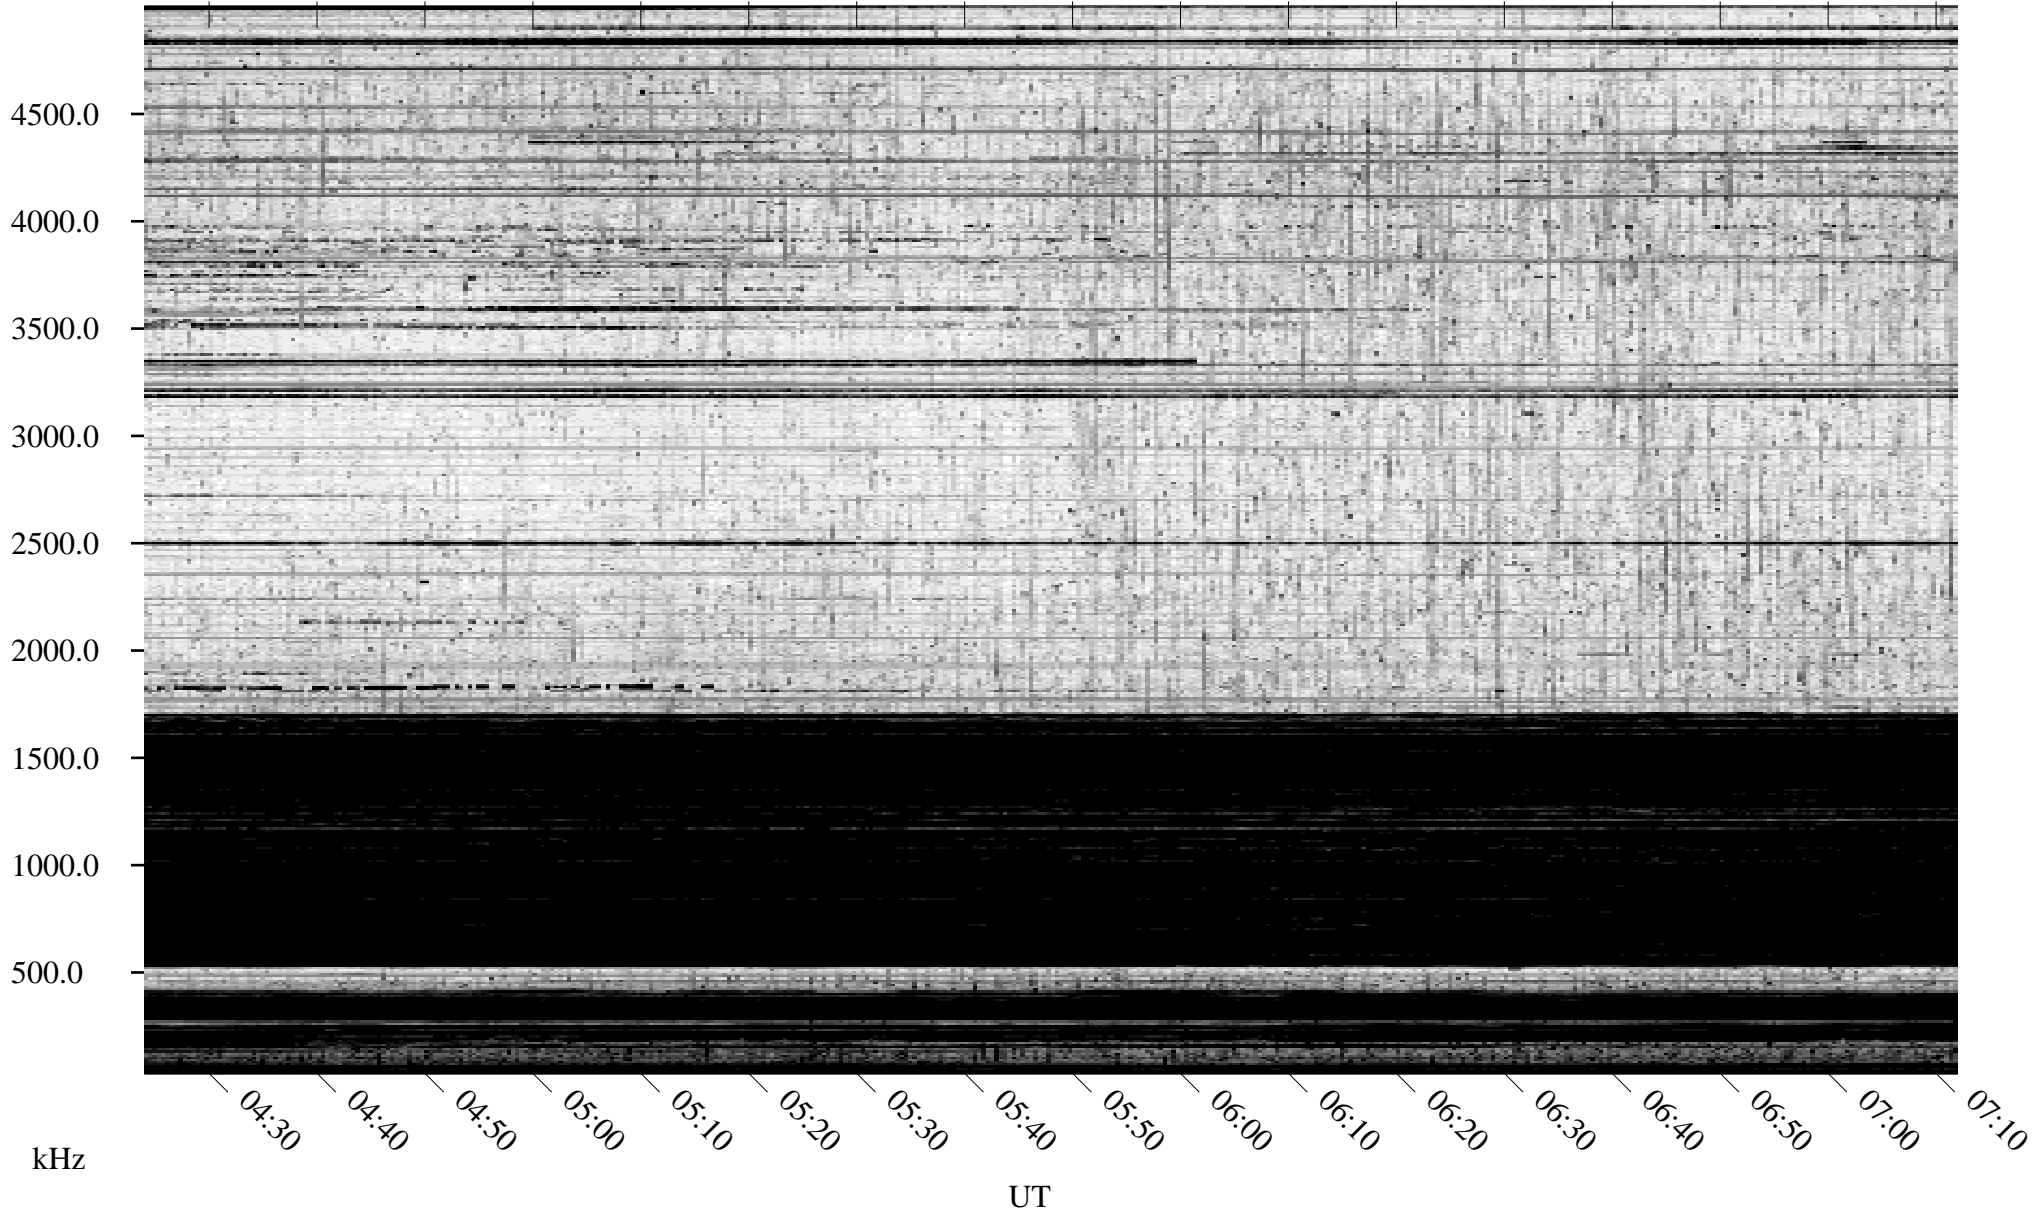

# 10/15/2010 Churchill, Manitoba

Linear Scale    Black = 161    White = 15

ch10288l.r00SUm max\_12

Page 2

# 10/16/2010 Churchill, Manitoba

Linear Scale    Black = 161    White = 15

ch10288l.r00SUm max\_12

Page 3

# 10/16/2010 Churchill, Manitoba

Linear Scale    Black = 161    White = 15

ch10288l.r00SUm max\_12

Page 4

# 10/16/2010 Churchill, Manitoba

Linear Scale    Black = 161    White = 15

ch10288l.r00SUm max\_12