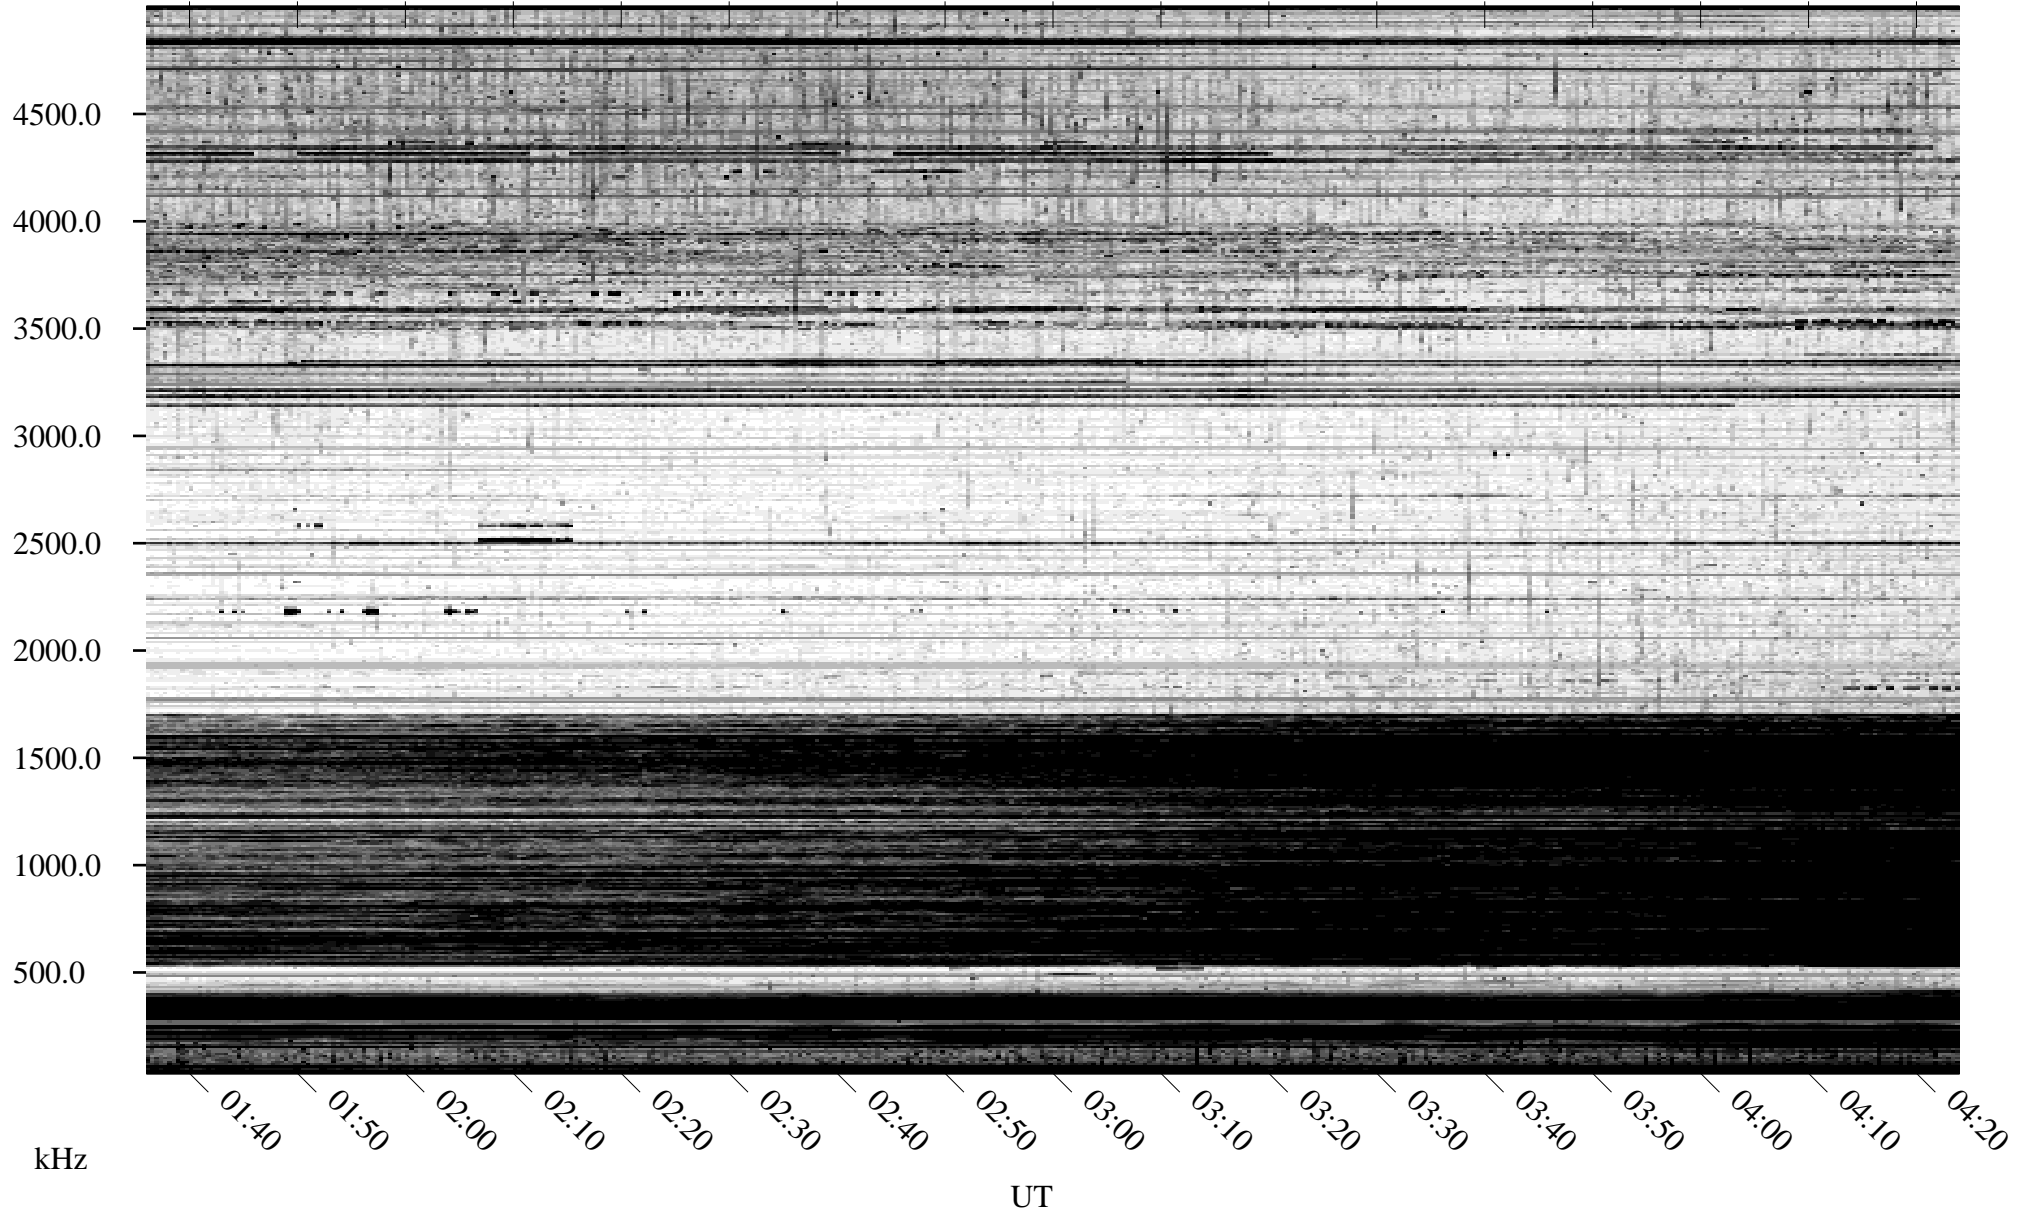

# 10/15/2010 Churchill, Manitoba

Linear Scale    Black = 161    White = 15

ch10288l.r00SUm max\_12

Page 1

# 10/15/2010 Churchill, Manitoba

Linear Scale    Black = 161    White = 15

ch10288l.r00SUm max\_12

Page 2

# 10/16/2010 Churchill, Manitoba

Linear Scale    Black = 161    White = 15

ch10288l.r00SUm max\_12

Page 3

# 10/16/2010 Churchill, Manitoba

Linear Scale    Black = 161    White = 15

ch10288l.r00SUm max\_12