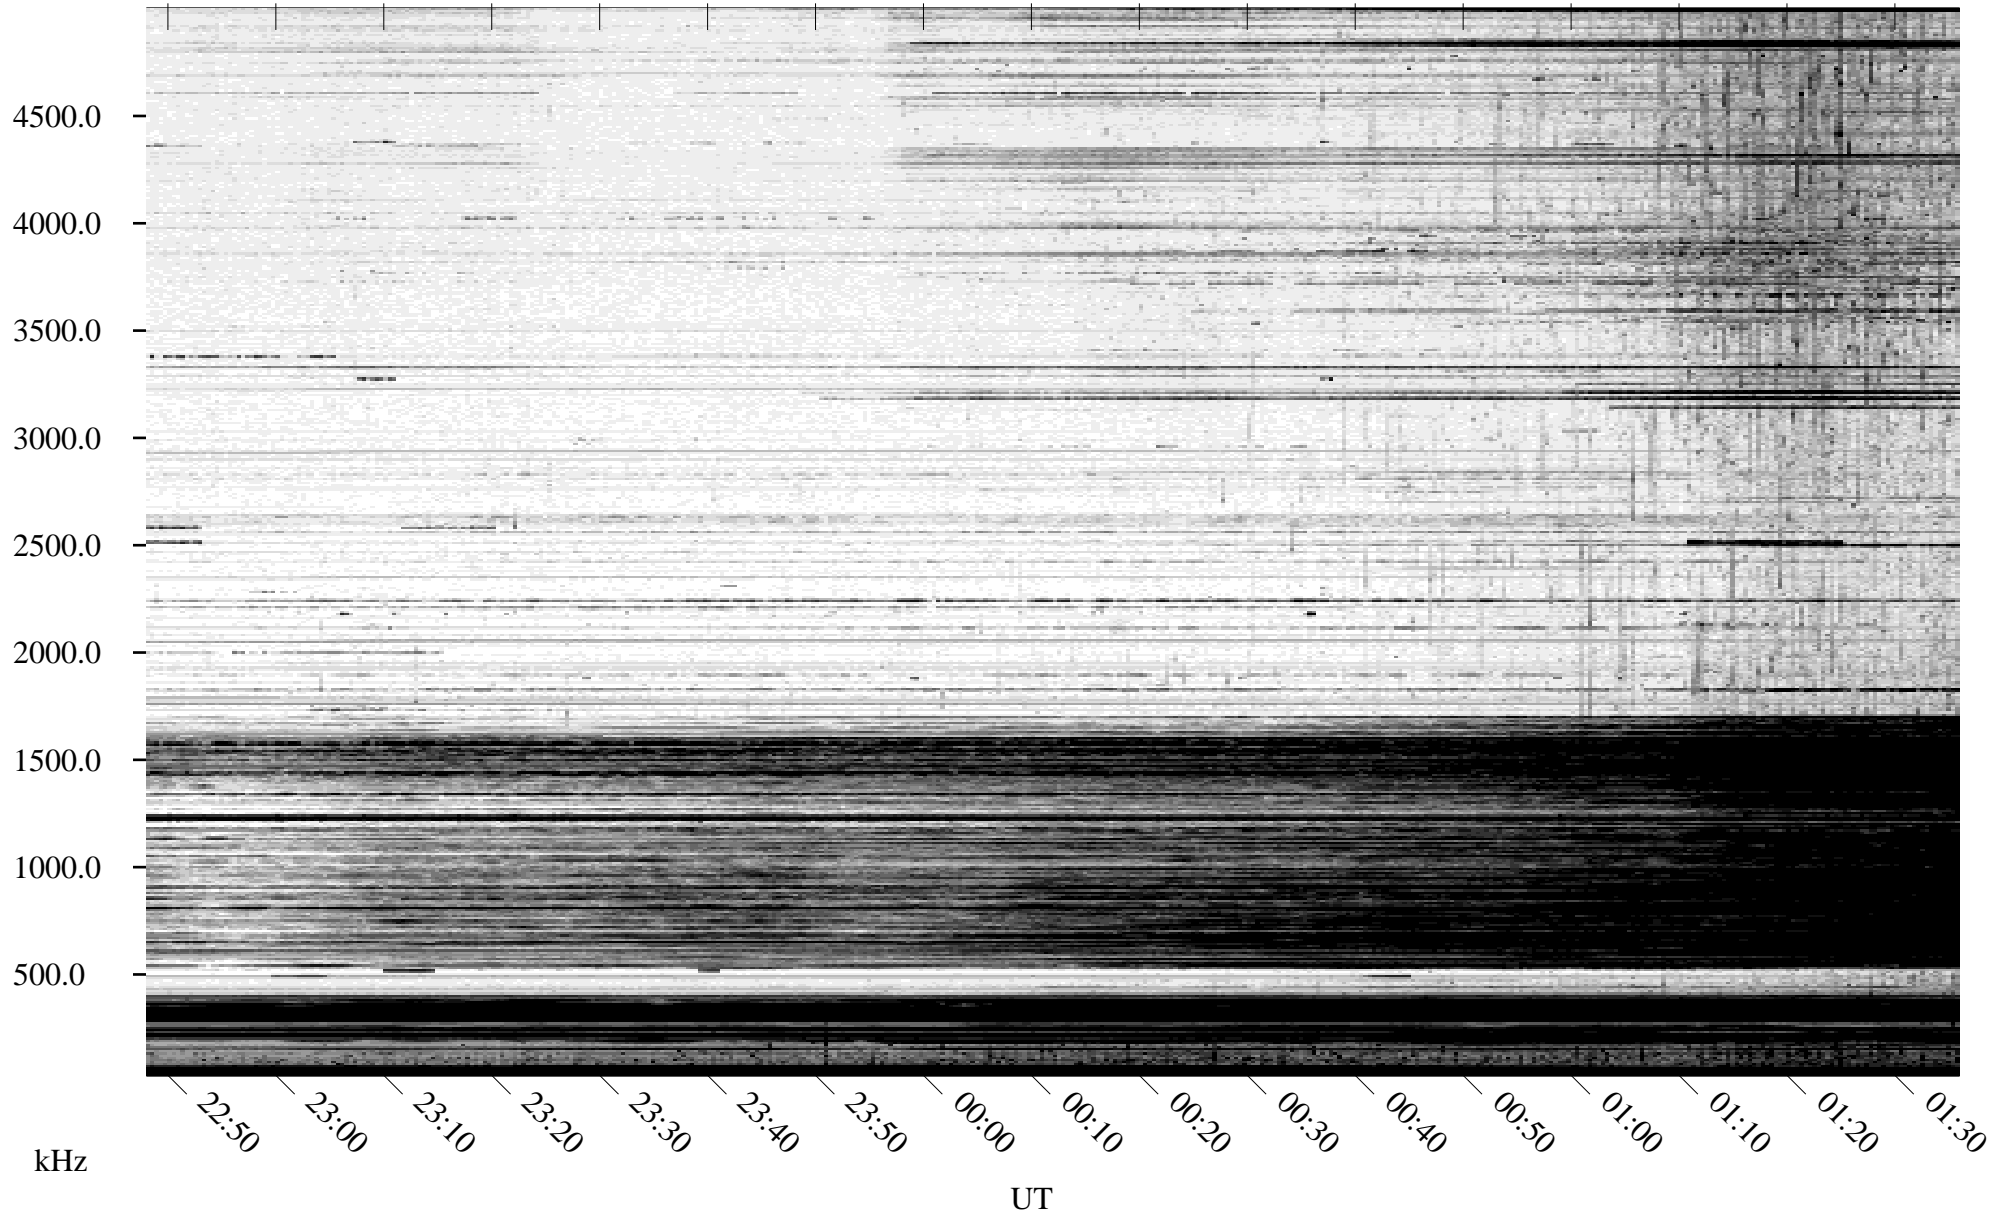

# 10/18/2010 Churchill, Manitoba

Linear Scale    Black = 161    White = 15

ch102911.r00SUm max\_12

Page 1

# 10/18/2010 Churchill, Manitoba

Linear Scale    Black = 161    White = 15

ch102911.r00SUm max\_12

Page 2

# 10/19/2010 Churchill, Manitoba

Linear Scale    Black = 161    White = 15

ch102911.r00SUm max\_12

Page 3

# 10/19/2010 Churchill, Manitoba

Linear Scale    Black = 161    White = 15

ch102911.r00SUm max\_12

Page 4