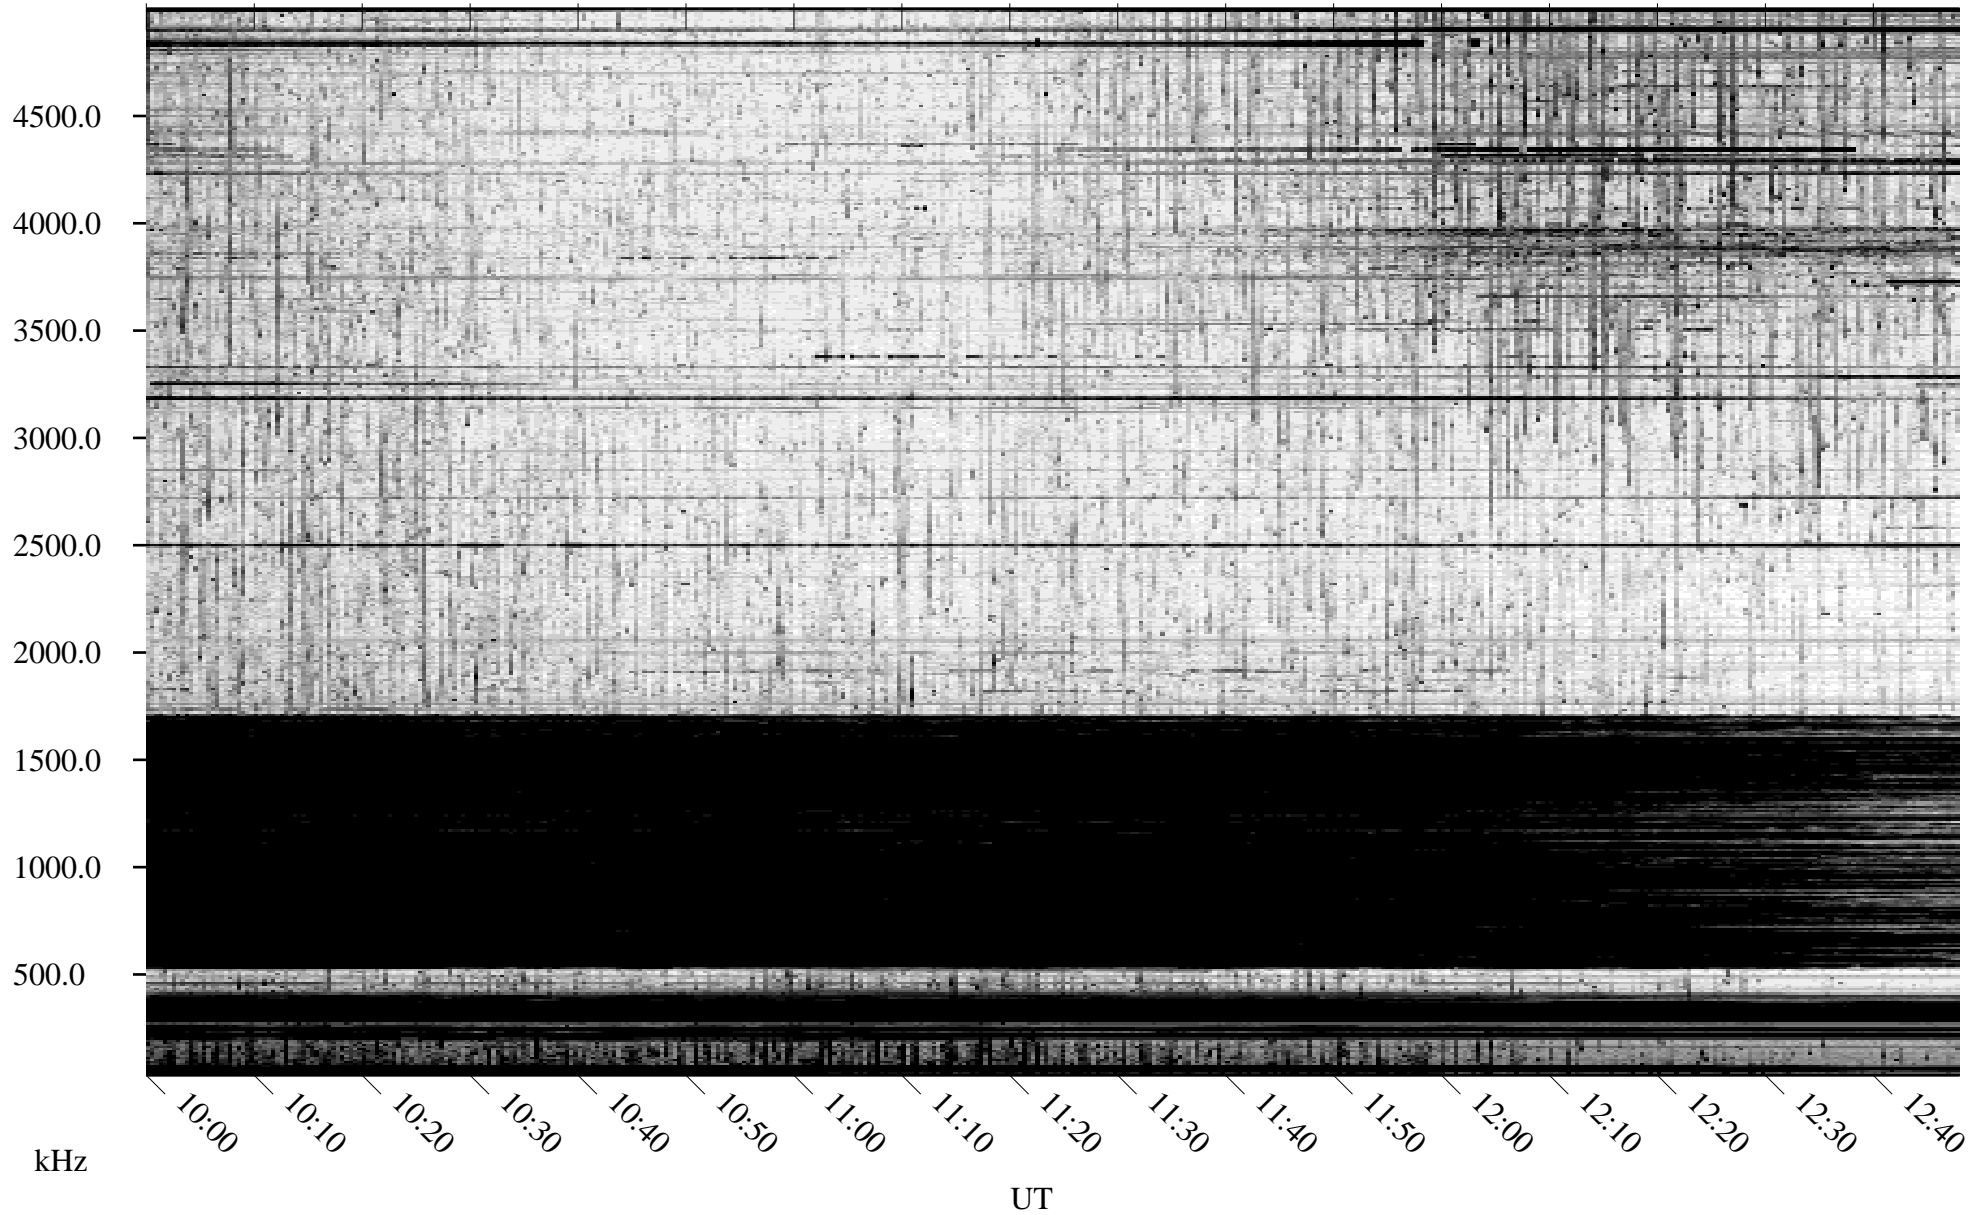

# 10/19/2010 Churchill, Manitoba

Linear Scale    Black = 161    White = 15

ch102911.r00SUm max\_12

Page 5

# 10/19/2010 Churchill, Manitoba

Linear Scale    Black = 161    White = 15

ch102911.r00SUm max\_12

Page 6

# 10/19/2010 Churchill, Manitoba

Linear Scale    Black = 161    White = 15

ch102911.r00SUm max\_12

Page 7