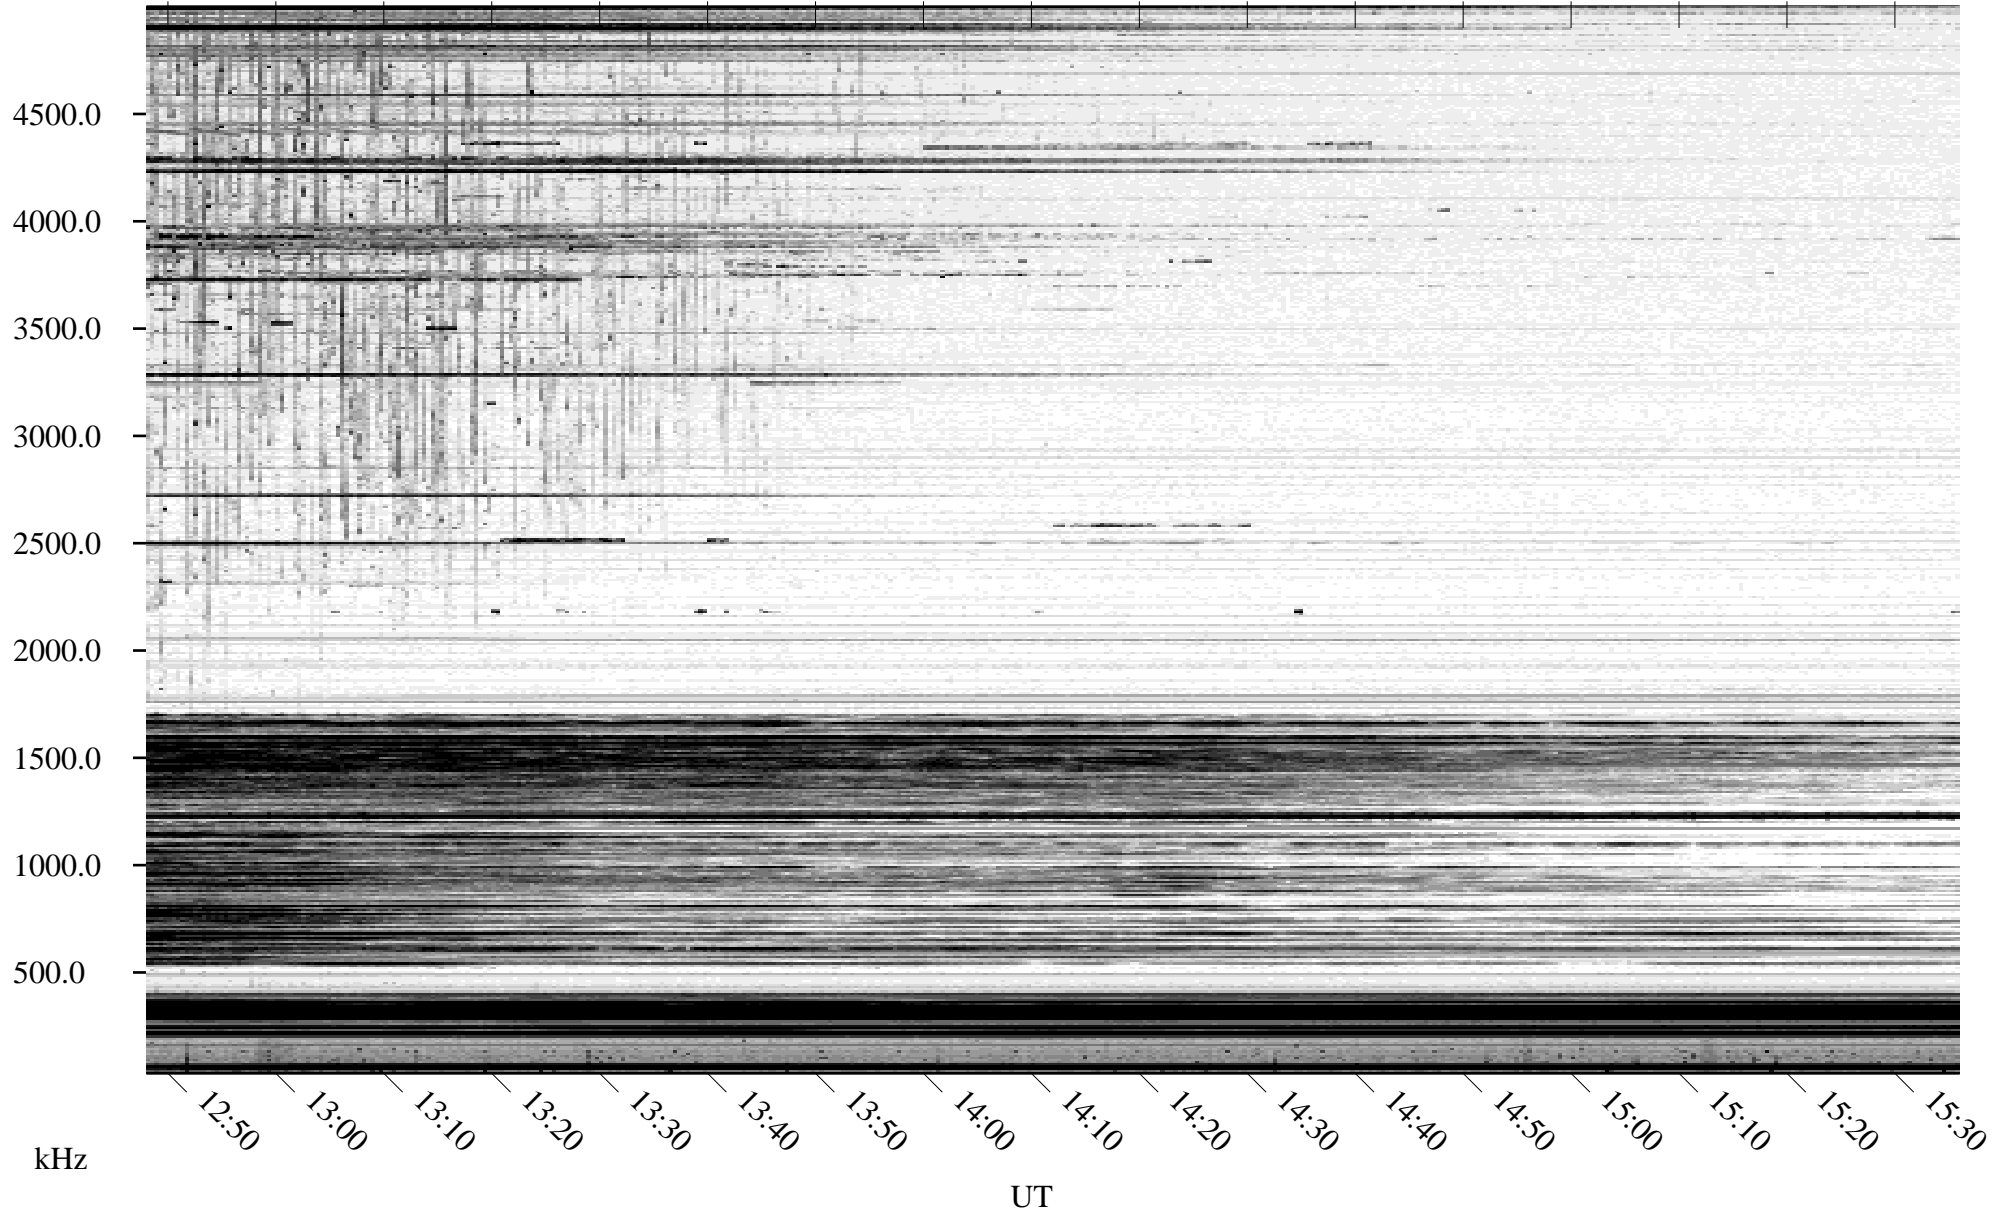

# 10/19/2010 Churchill, Manitoba

Linear Scale    Black = 161    White = 15

ch102911.r00SUm max\_12

Page 5

# 10/19/2010 Churchill, Manitoba

Linear Scale    Black = 161    White = 15

ch102911.r00SUm max\_12

Page 6

# 10/19/2010 Churchill, Manitoba

Linear Scale    Black = 161    White = 15

ch102911.r00SUm max\_12

Page 7

# 10/19/2010 Churchill, Manitoba

Linear Scale    Black = 161    White = 15

ch102911.r00SUm max\_12