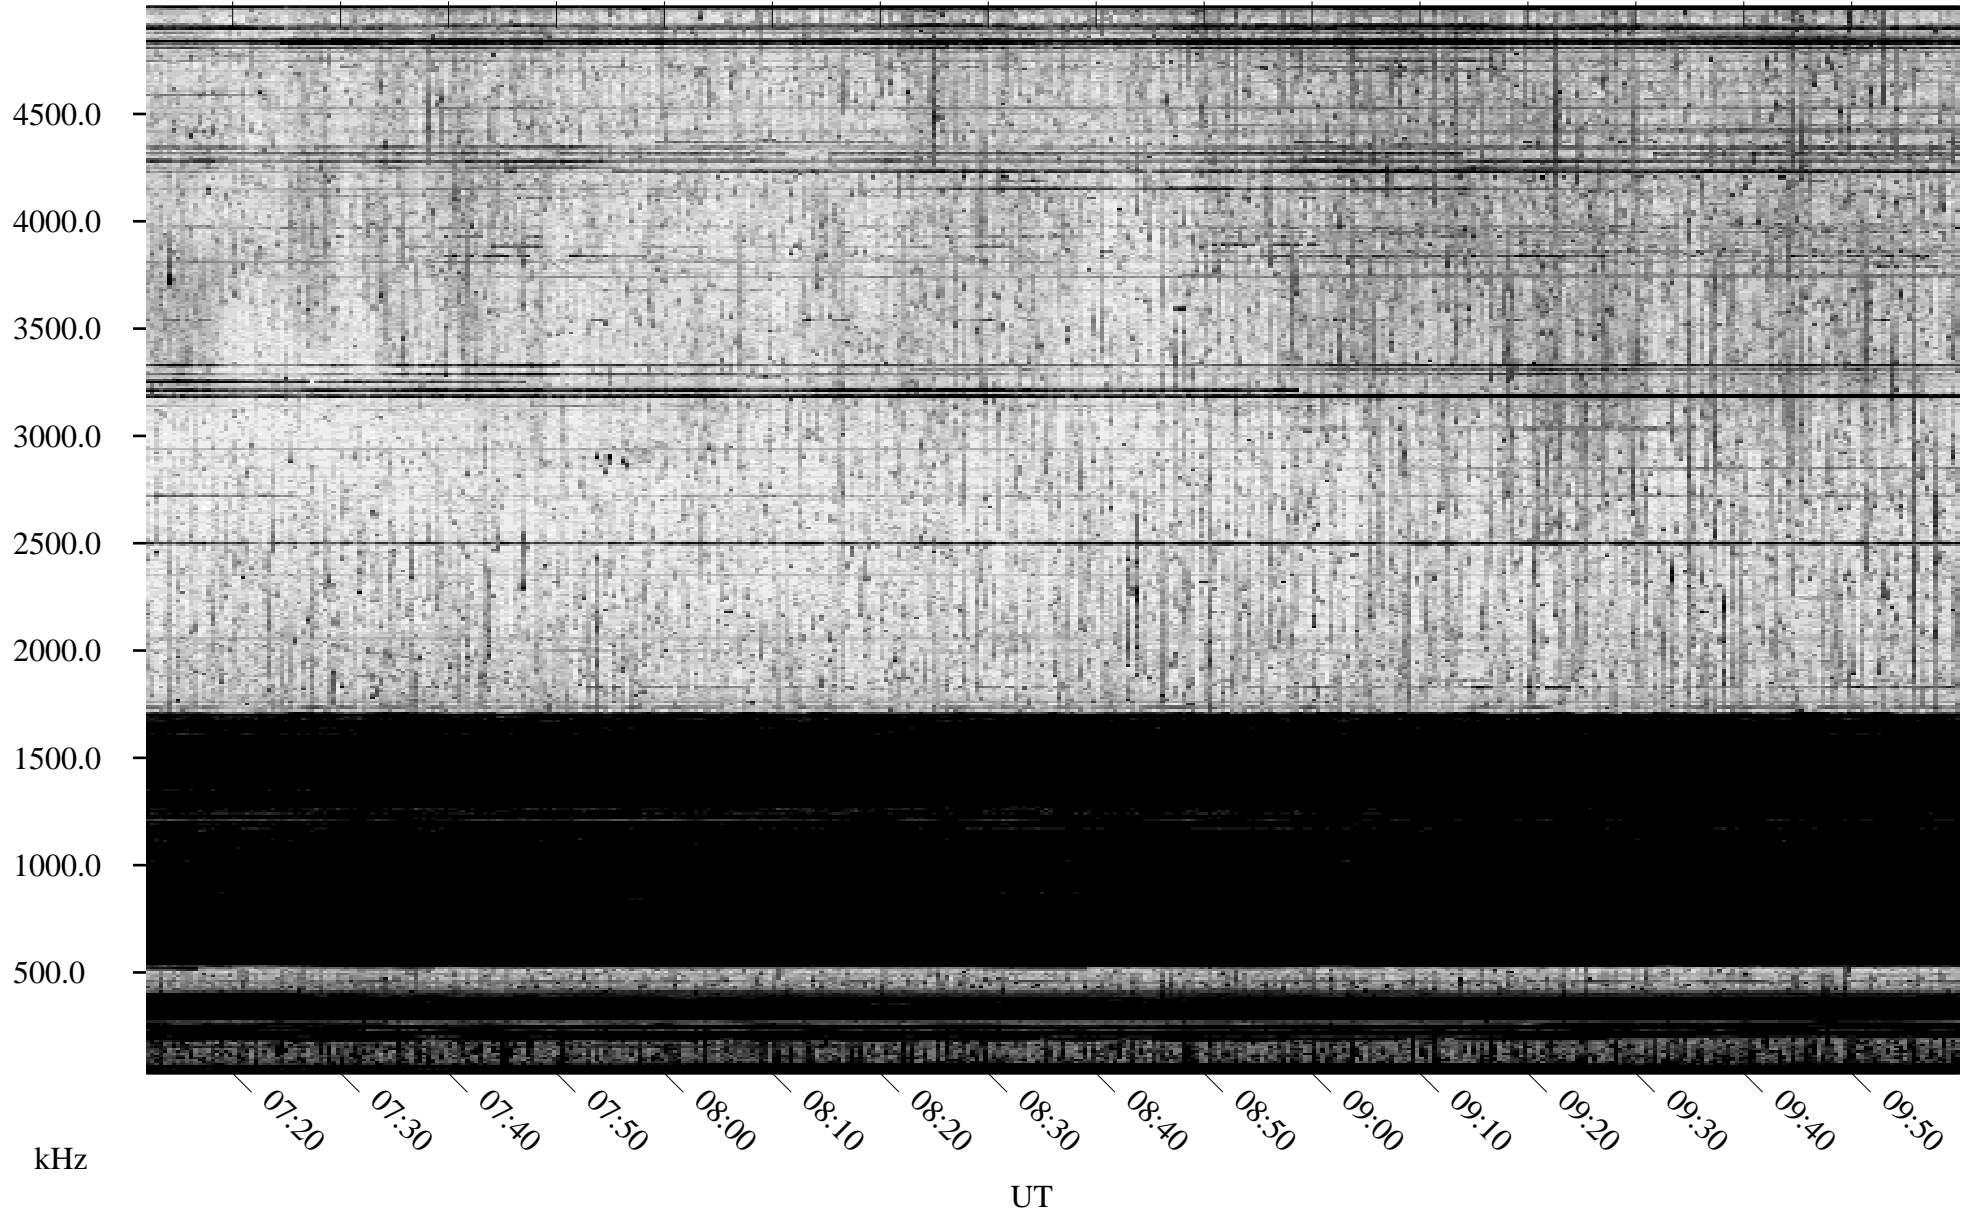

# 10/19/2010 Churchill, Manitoba

Linear Scale    Black = 161    White = 15

ch102911.r00SUm max\_12

Page 3

# 10/19/2010 Churchill, Manitoba

Linear Scale    Black = 161    White = 15

ch102911.r00SUm max\_12

Page 4

# 10/19/2010 Churchill, Manitoba

Linear Scale    Black = 161    White = 15

ch102911.r00SUm max\_12

Page 5

# 10/19/2010 Churchill, Manitoba

Linear Scale    Black = 161    White = 15

ch102911.r00SUm max\_12

Page 6