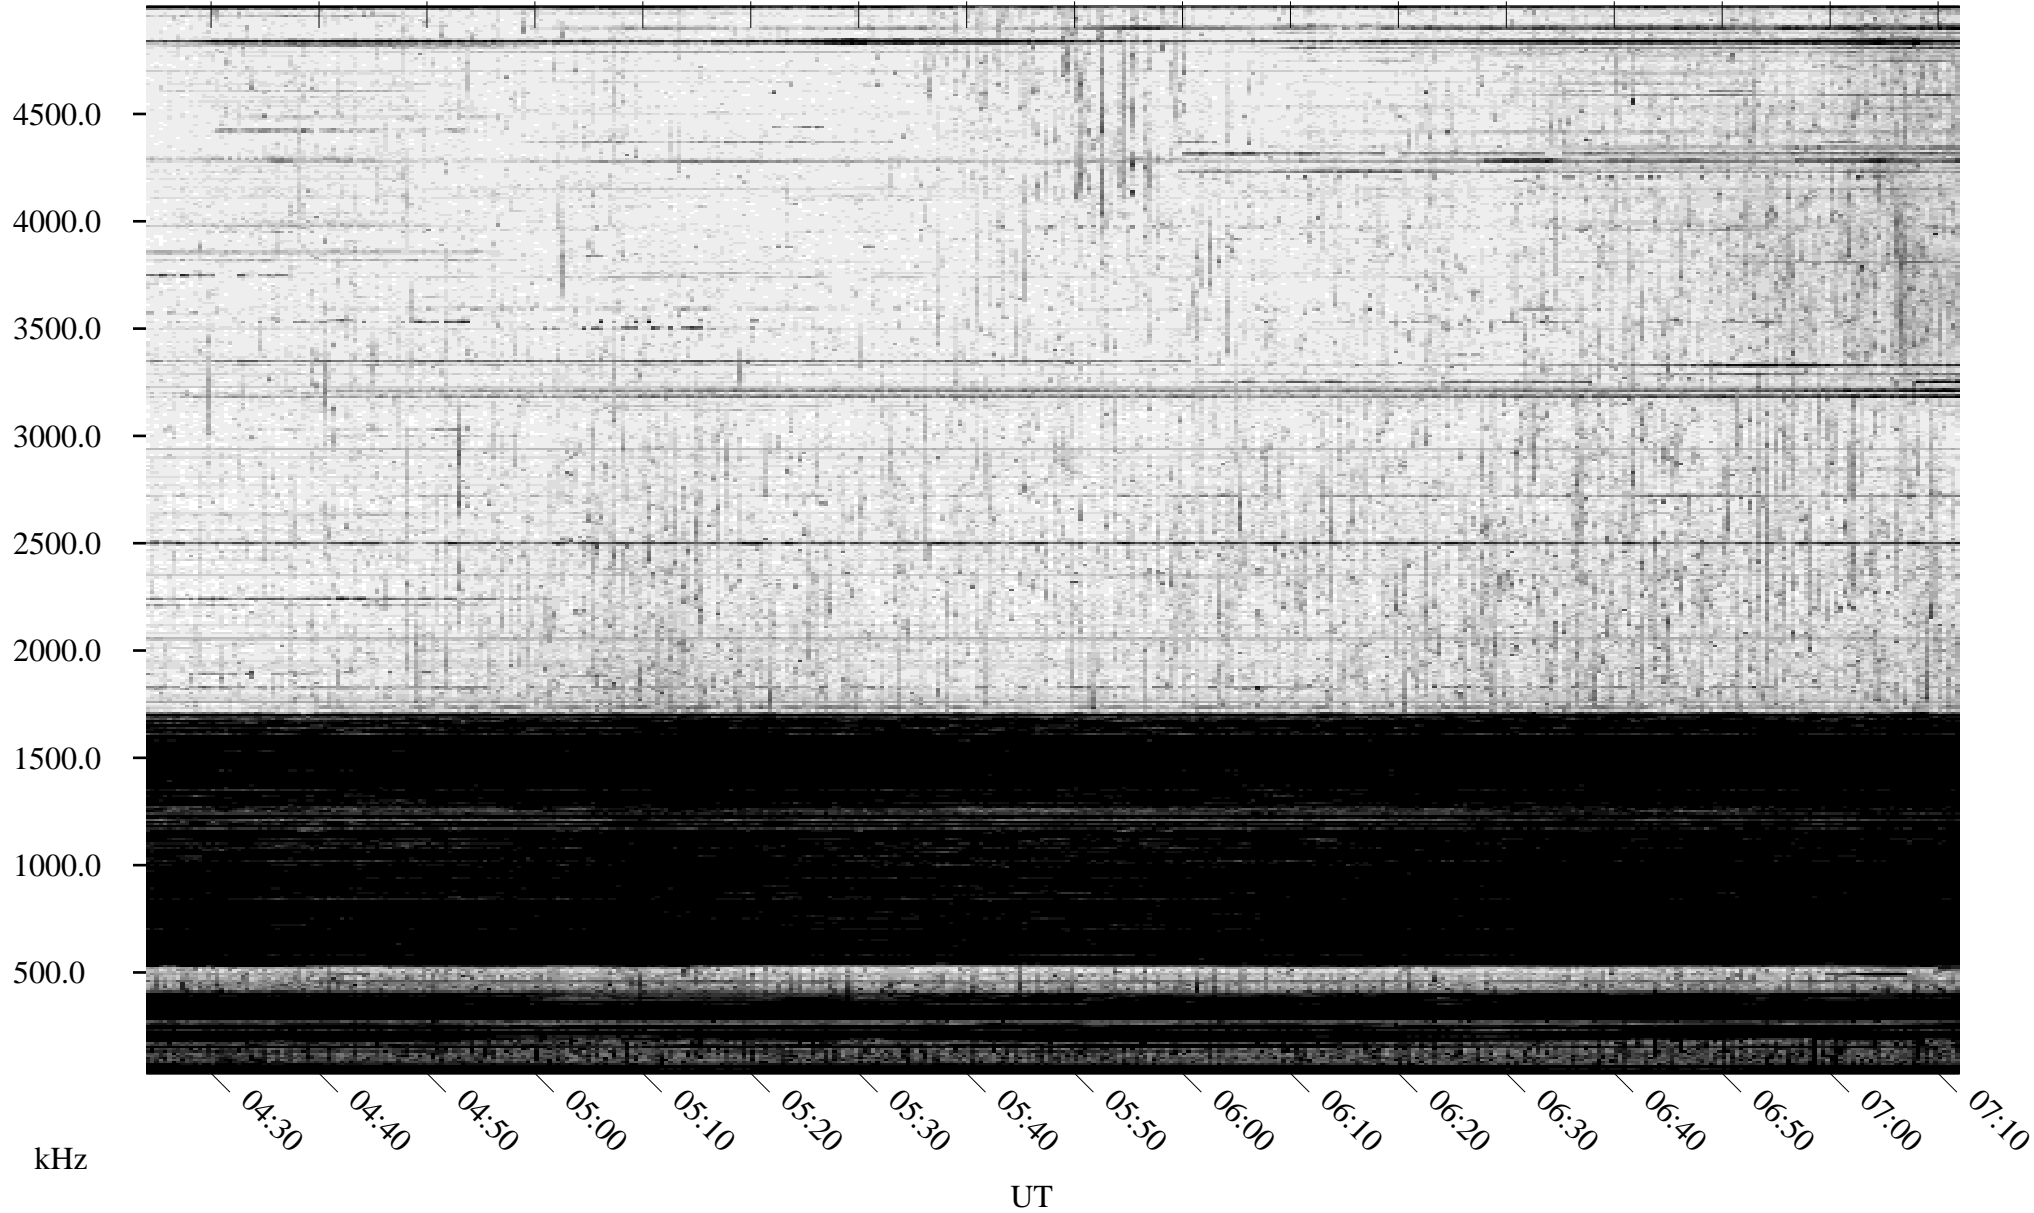

# 10/18/2010 Churchill, Manitoba

Linear Scale    Black = 161    White = 15

ch102911.r00SUm max\_12

Page 1

# 10/18/2010 Churchill, Manitoba

Linear Scale    Black = 161    White = 15

ch102911.r00SUm max\_12

Page 2

# 10/19/2010 Churchill, Manitoba

Linear Scale    Black = 161    White = 15

ch102911.r00SUm max\_12

Page 3

# 10/19/2010 Churchill, Manitoba

Linear Scale    Black = 161    White = 15

ch102911.r00SUm max\_12

Page 4