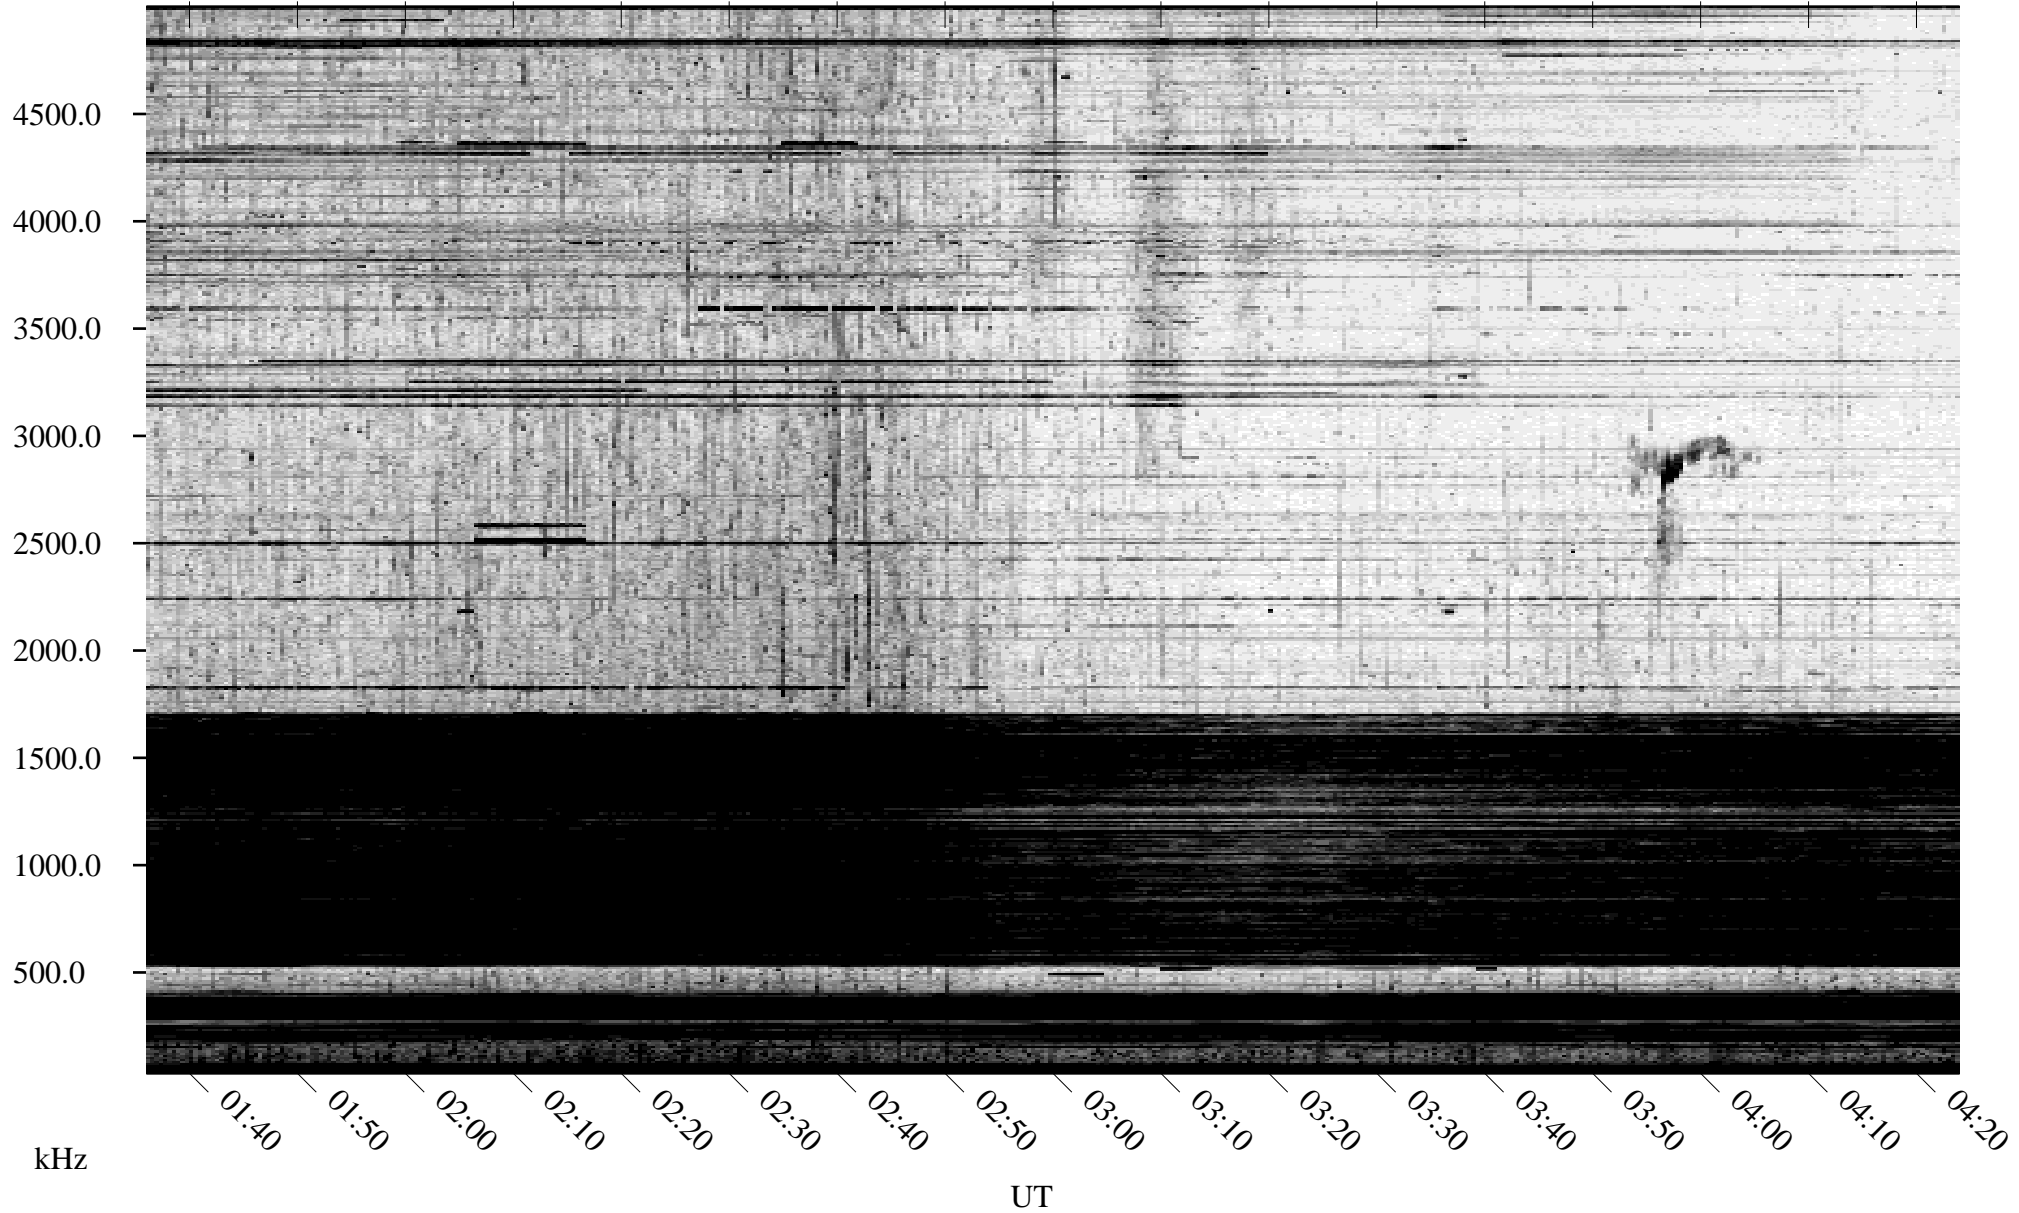

# 10/18/2010 Churchill, Manitoba

Linear Scale    Black = 161    White = 15

ch102911.r00SUm max\_12

Page 1

# 10/18/2010 Churchill, Manitoba

Linear Scale    Black = 161    White = 15

ch102911.r00SUm max\_12

Page 2

# 10/19/2010 Churchill, Manitoba

Linear Scale    Black = 161    White = 15

ch102911.r00SUm max\_12

Page 3

# 10/19/2010 Churchill, Manitoba

Linear Scale    Black = 161    White = 15

ch102911.r00SUm max\_12

Page 4