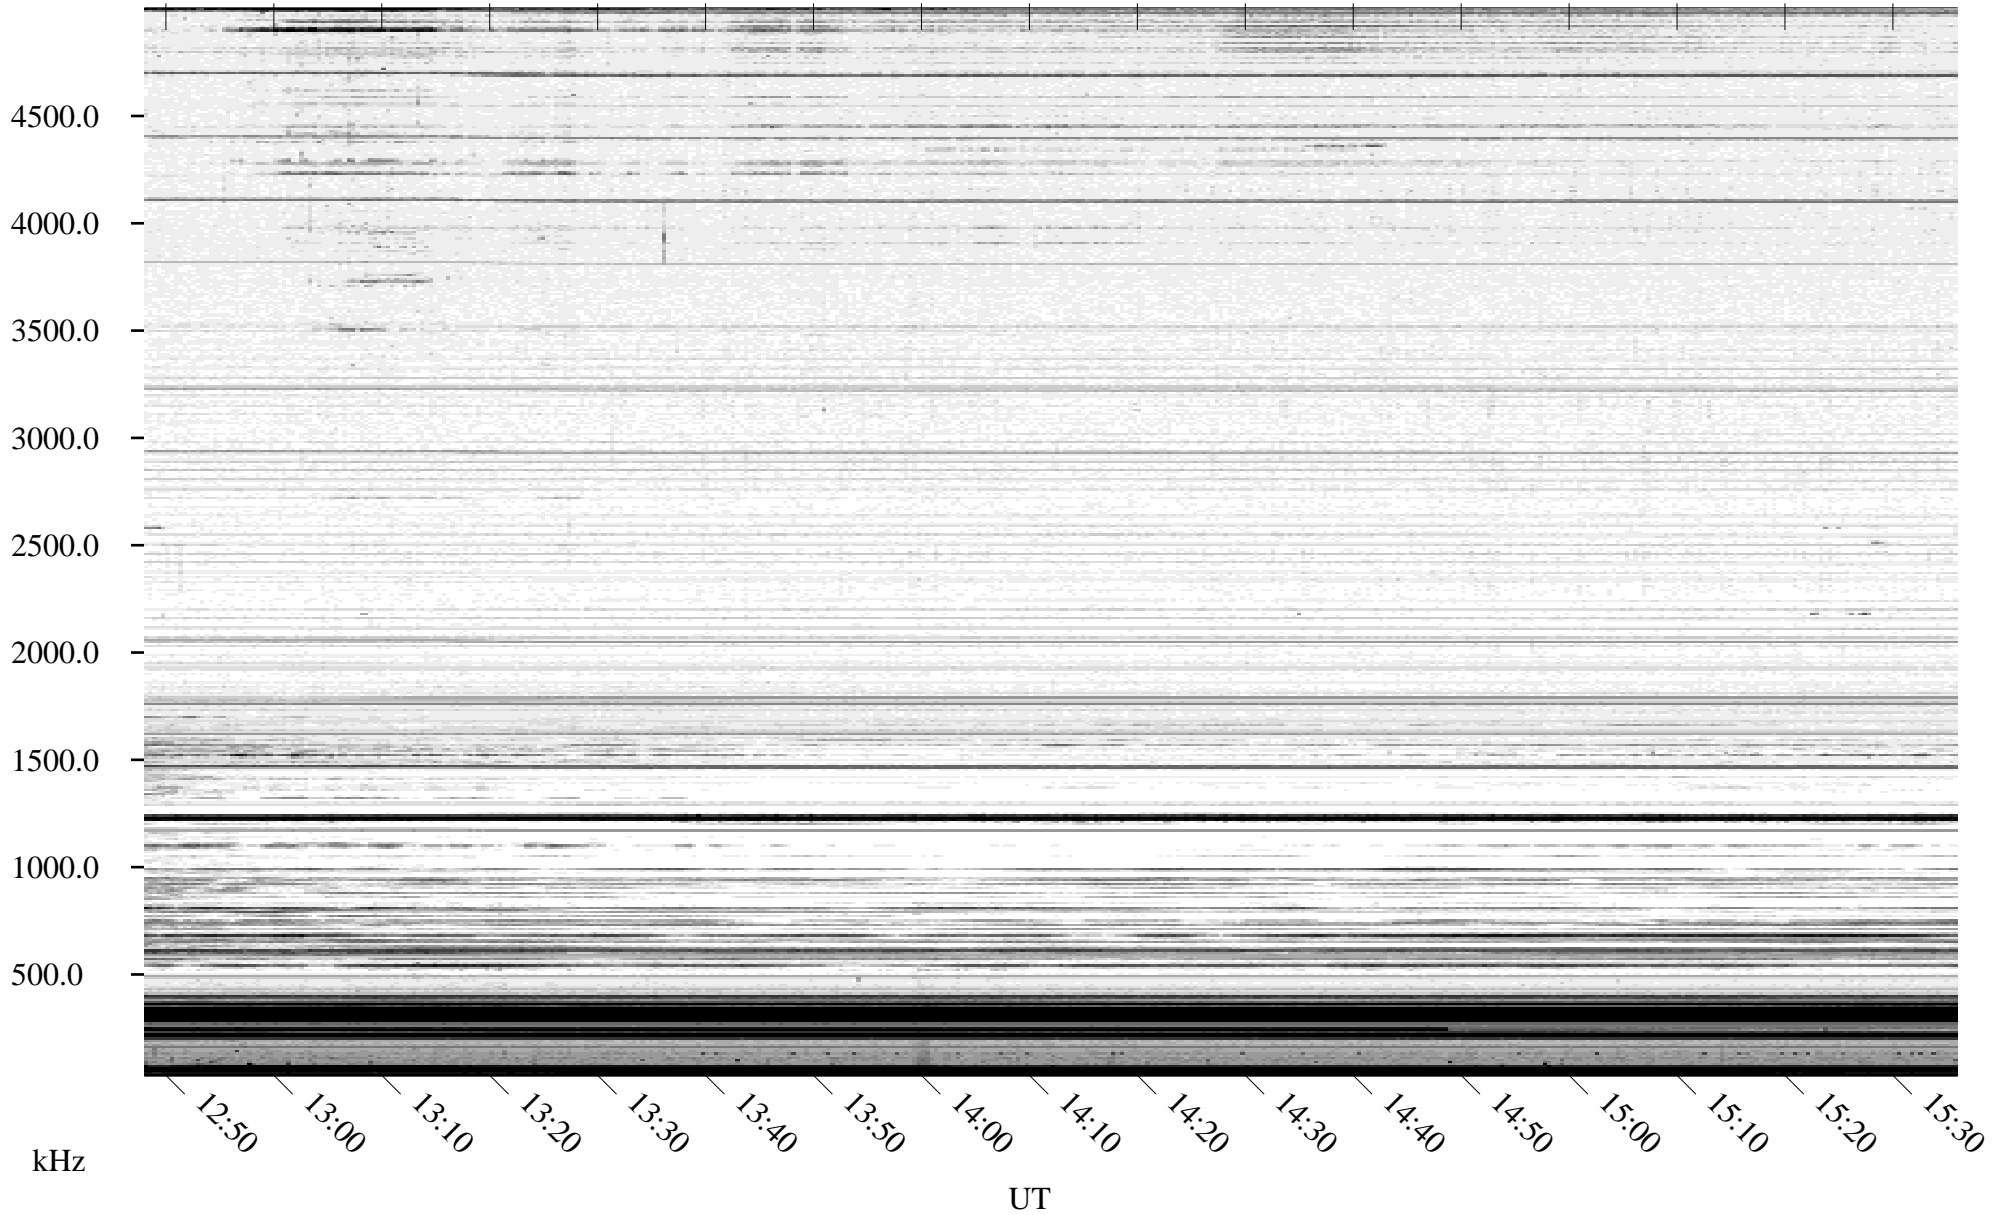

10/19/2010 Churchill, Manitoba

Linear Scale Black = 161 White = 15

ch10292l.r00SUm max_12

Page 1

10/19/2010 Churchill, Manitoba

Linear Scale Black = 161 White = 15

ch10292l.r00SUm max_12

Page 2

10/20/2010 Churchill, Manitoba

Linear Scale Black = 161 White = 15

ch10292l.r00SUm max_12

Page 3

10/20/2010 Churchill, Manitoba

Linear Scale Black = 161 White = 15

ch10292l.r00SUm max_12

Page 4

10/20/2010 Churchill, Manitoba

Linear Scale Black = 161 White = 15

ch10292l.r00SUm max_12

Page 5

10/20/2010 Churchill, Manitoba

Linear Scale Black = 161 White = 15

ch10292l.r00SUm max_12

Page 6

10/20/2010 Churchill, Manitoba

Linear Scale Black = 161 White = 15

ch10292l.r00SUm max_12

Page 7

10/20/2010 Churchill, Manitoba

Linear Scale Black = 161 White = 15

ch10292l.r00SUm max_12