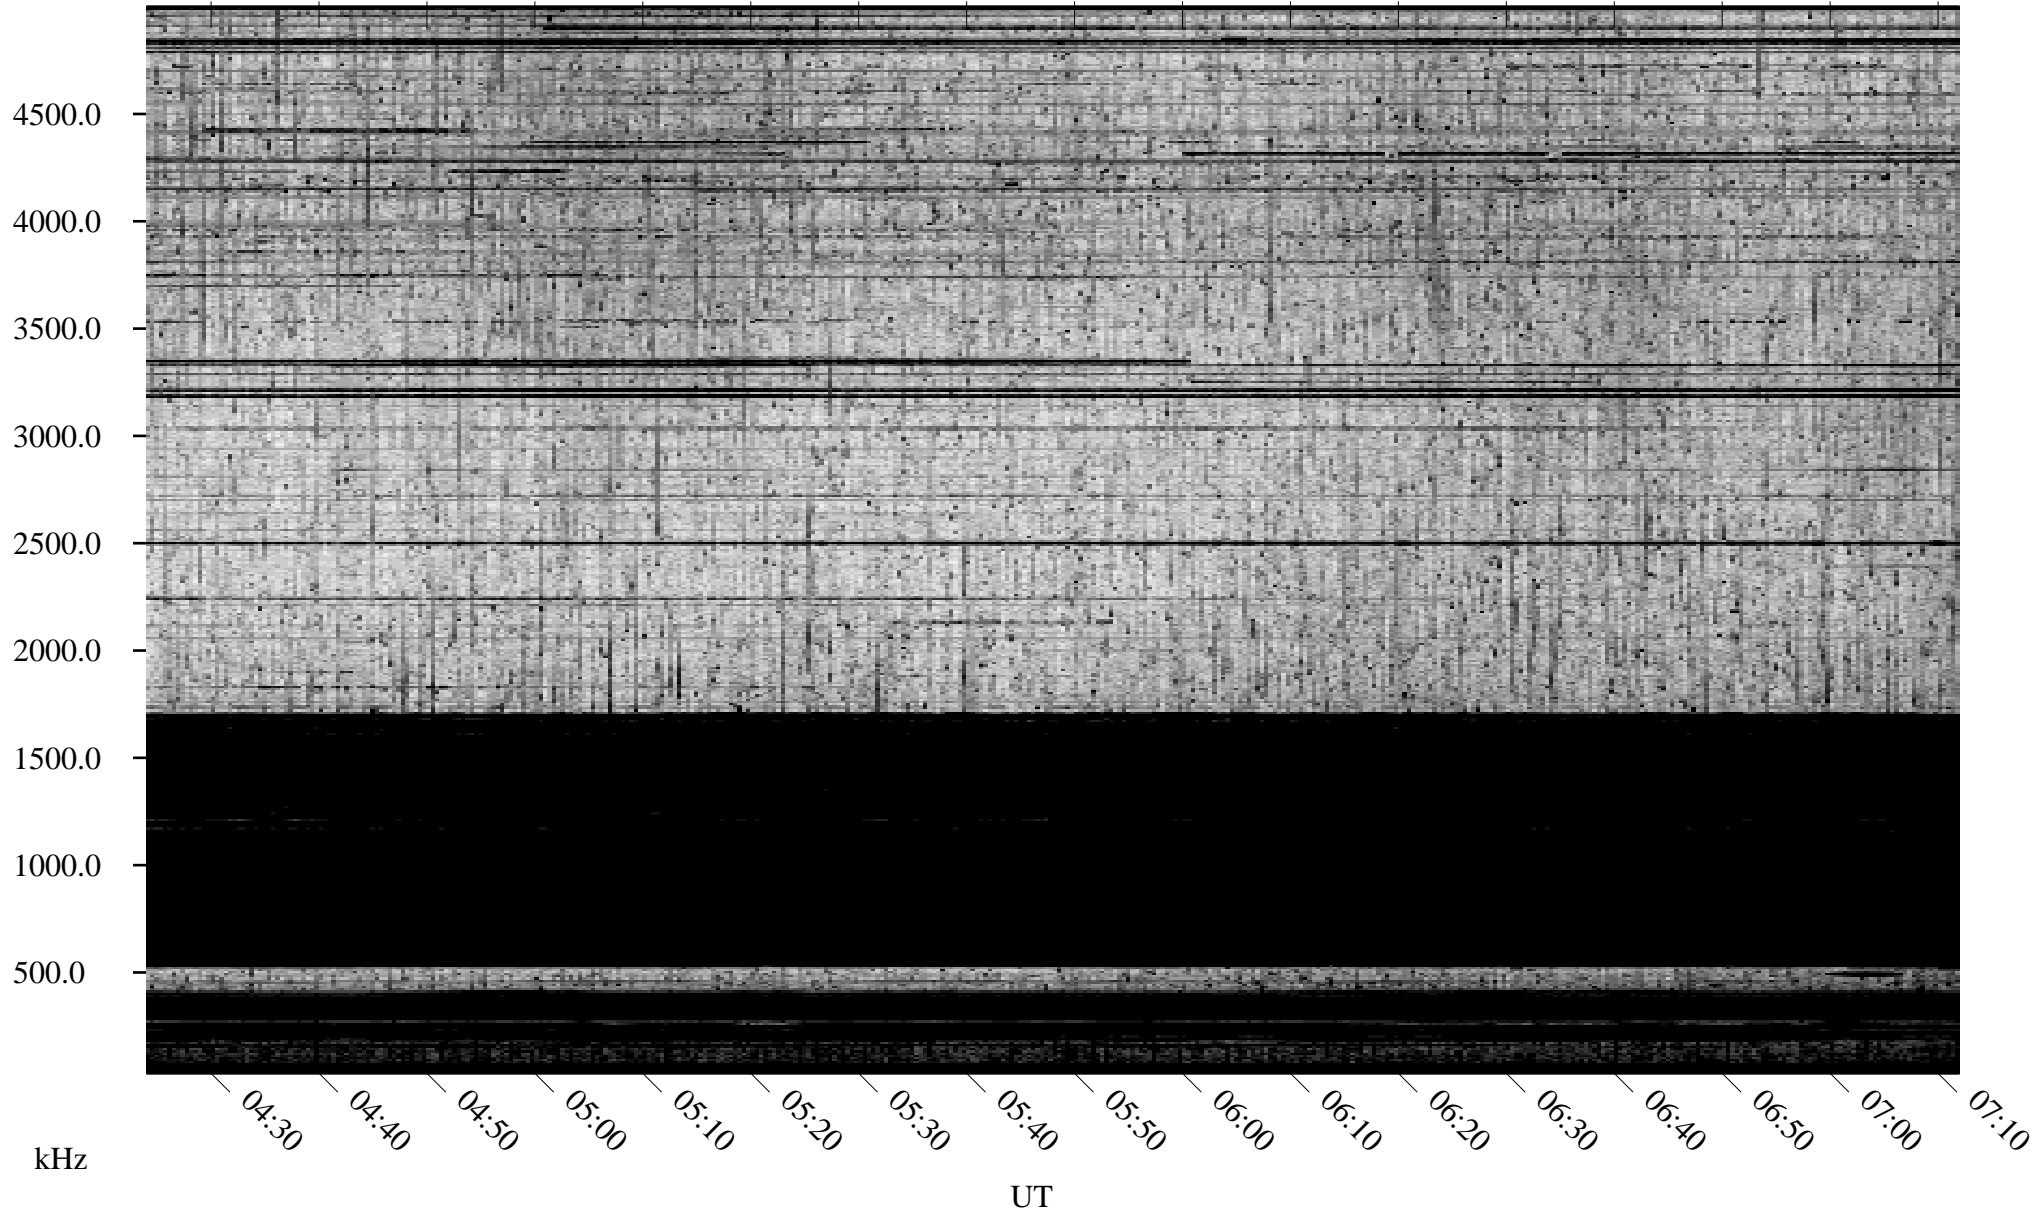

10/19/2010 Churchill, Manitoba

Linear Scale Black = 161 White = 15

ch10292l.r00SUm max_12

Page 1

10/19/2010 Churchill, Manitoba

Linear Scale Black = 161 White = 15

ch10292l.r00SUm max_12

Page 2

10/20/2010 Churchill, Manitoba

Linear Scale Black = 161 White = 15

ch10292l.r00SUm max_12

Page 3

10/20/2010 Churchill, Manitoba

Linear Scale Black = 161 White = 15

ch10292l.r00SUm max_12

Page 4

10/20/2010 Churchill, Manitoba

Linear Scale Black = 161 White = 15

ch10292l.r00SUm max_12

Page 5

10/20/2010 Churchill, Manitoba

Linear Scale Black = 161 White = 15

ch10292l.r00SUm max_12

Page 6

10/20/2010 Churchill, Manitoba

Linear Scale Black = 161 White = 15

ch10292l.r00SUm max_12

Page 7

10/20/2010 Churchill, Manitoba

Linear Scale Black = 161 White = 15

ch10292l.r00SUm max_12