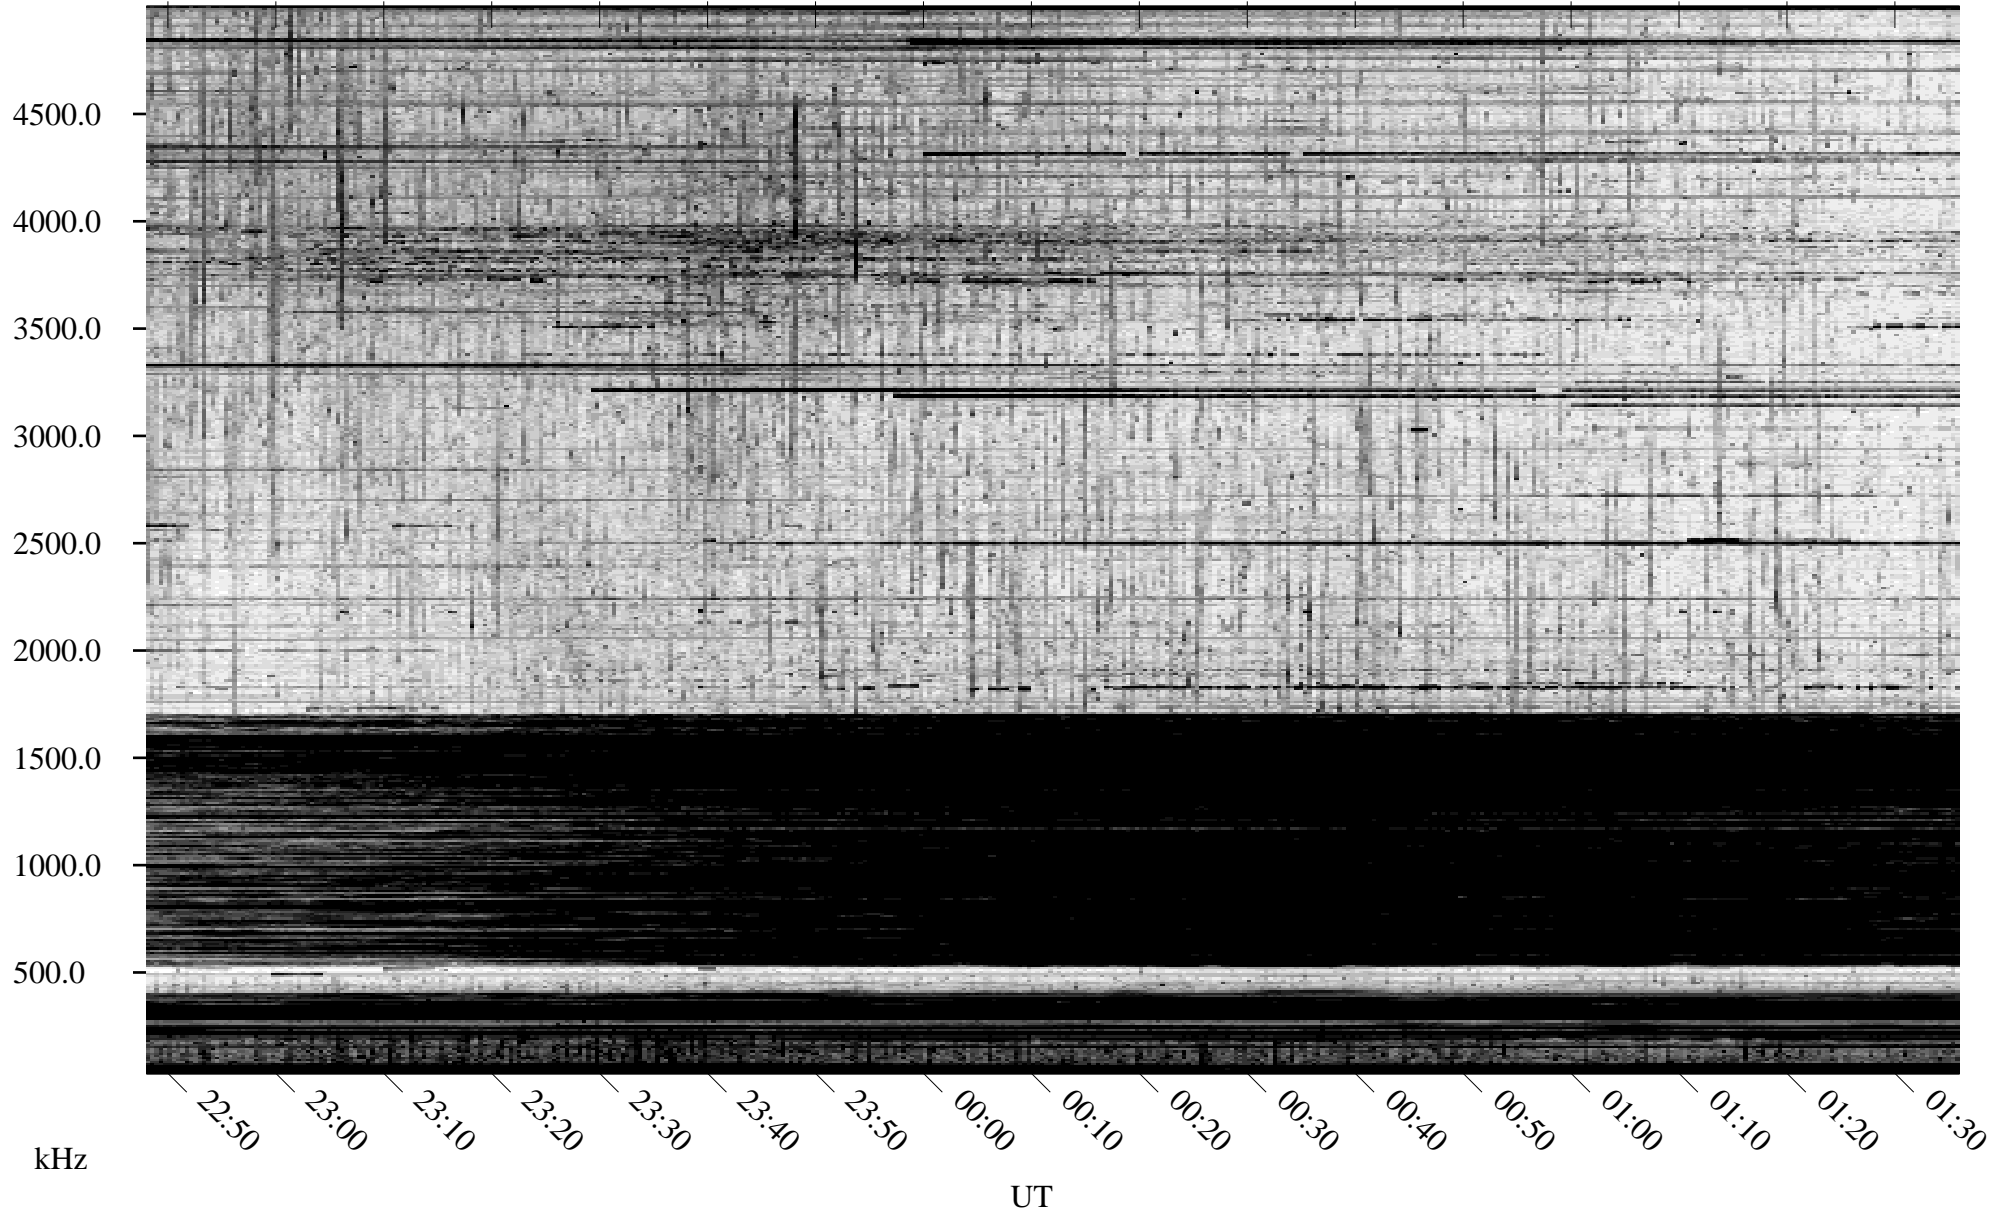

10/19/2010 Churchill, Manitoba

Linear Scale Black = 161 White = 15

ch10292l.r00SUm max_12

Page 1

10/19/2010 Churchill, Manitoba

Linear Scale Black = 161 White = 15

ch10292l.r00SUm max_12

Page 2

10/20/2010 Churchill, Manitoba

Linear Scale Black = 161 White = 15

ch10292l.r00SUm max_12

Page 3

10/20/2010 Churchill, Manitoba

Linear Scale Black = 161 White = 15

ch10292l.r00SUm max_12

Page 4

10/20/2010 Churchill, Manitoba

Linear Scale Black = 161 White = 15

ch10292l.r00SUm max_12

Page 5

10/20/2010 Churchill, Manitoba

Linear Scale Black = 161 White = 15

ch10292l.r00SUm max_12

Page 6

10/20/2010 Churchill, Manitoba

Linear Scale Black = 161 White = 15

ch10292l.r00SUm max_12

Page 7

10/20/2010 Churchill, Manitoba

Linear Scale Black = 161 White = 15

ch10292l.r00SUm max_12