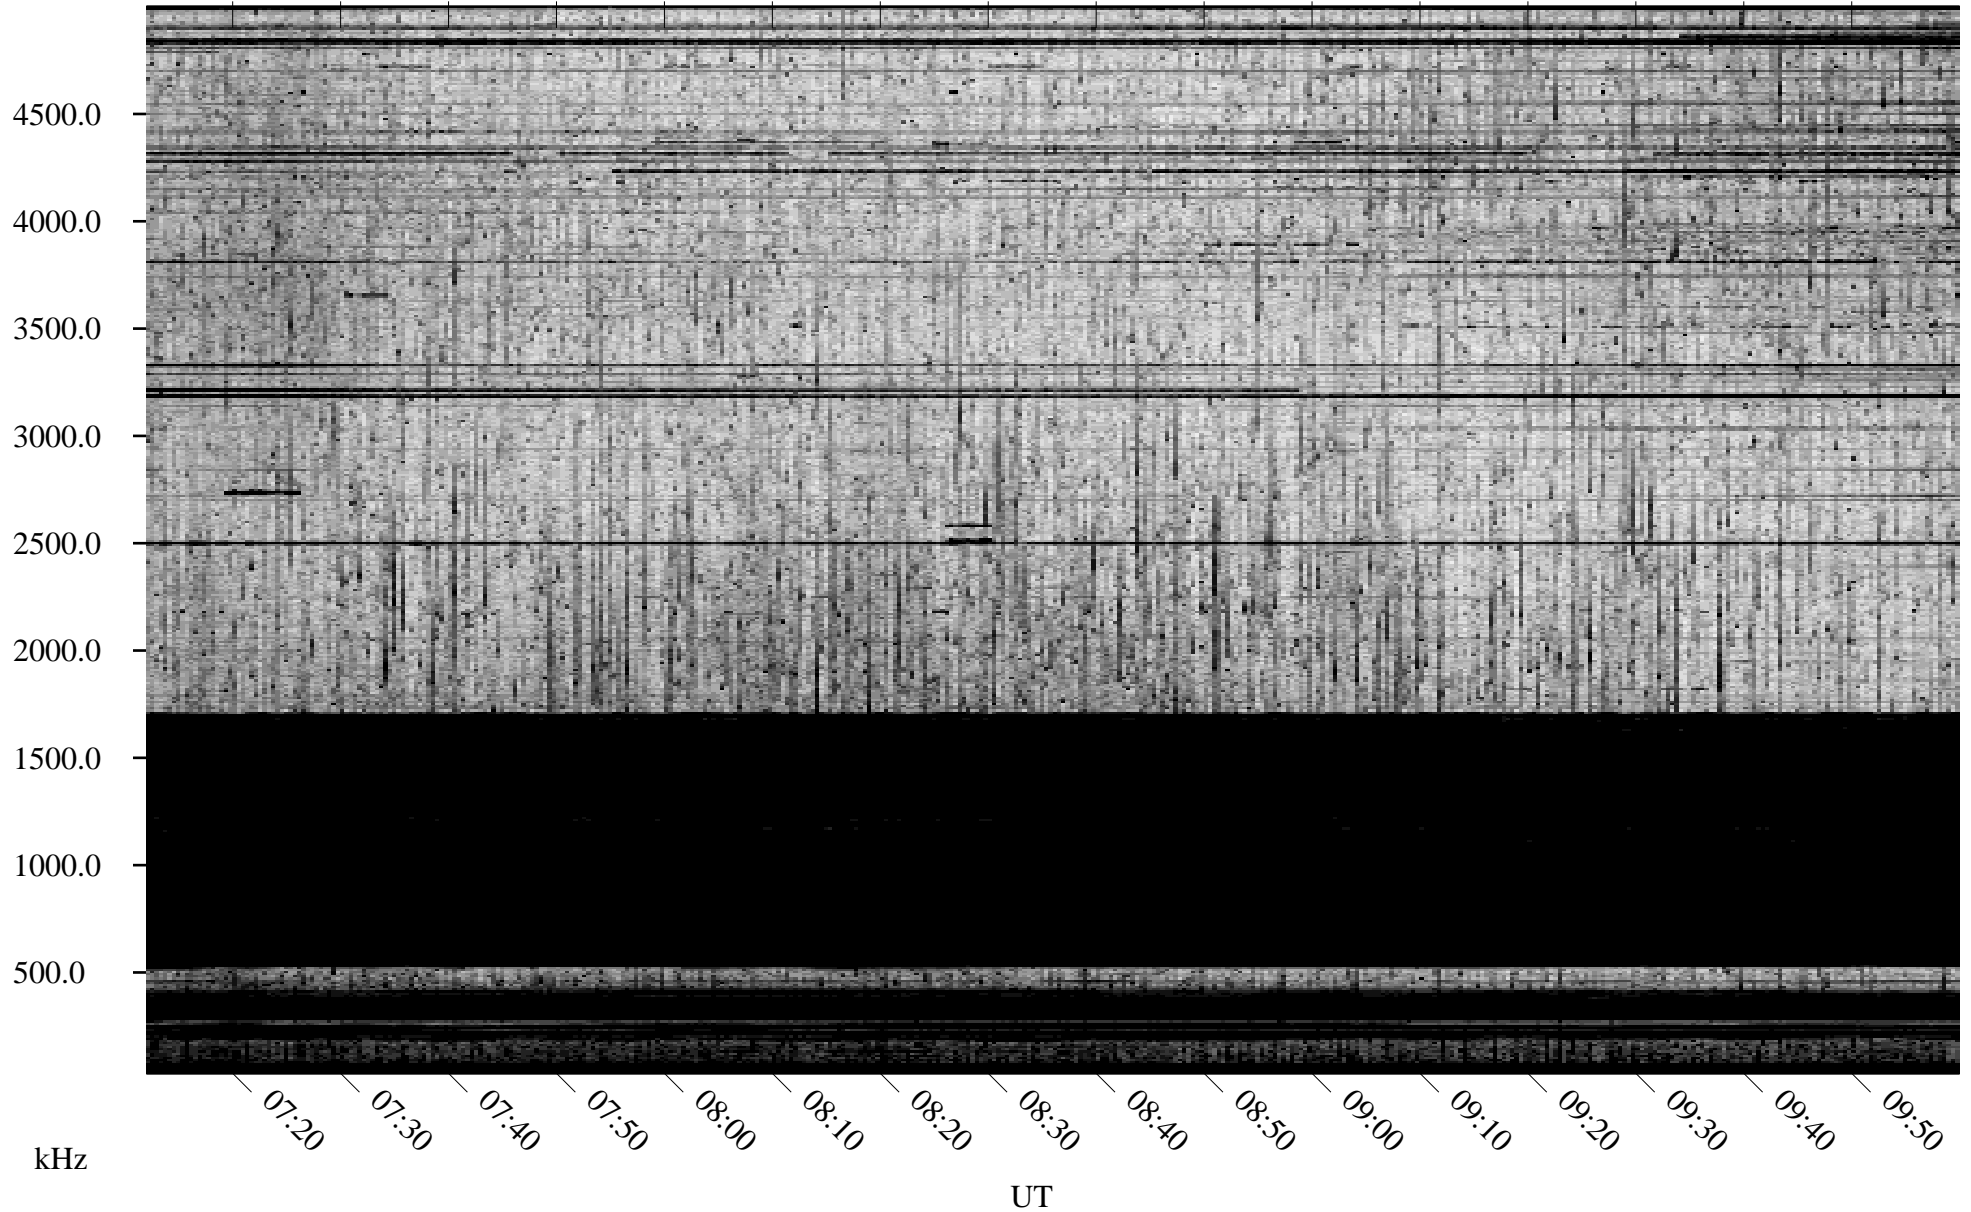

10/19/2010 Churchill, Manitoba

Linear Scale Black = 161 White = 15

ch10292l.r00SUm max_12

Page 1

10/19/2010 Churchill, Manitoba

Linear Scale Black = 161 White = 15

ch10292l.r00SUm max_12

Page 2

10/20/2010 Churchill, Manitoba

Linear Scale Black = 161 White = 15

ch10292l.r00SUm max_12

Page 3

10/20/2010 Churchill, Manitoba

Linear Scale Black = 161 White = 15

ch10292l.r00SUm max_12

Page 4

10/20/2010 Churchill, Manitoba

Linear Scale Black = 161 White = 15

ch10292l.r00SUm max_12

Page 5

10/20/2010 Churchill, Manitoba

Linear Scale Black = 161 White = 15

ch10292l.r00SUm max_12

Page 6

10/20/2010 Churchill, Manitoba

Linear Scale Black = 161 White = 15

ch10292l.r00SUm max_12

Page 7

10/20/2010 Churchill, Manitoba

Linear Scale Black = 161 White = 15

ch10292l.r00SUm max_12