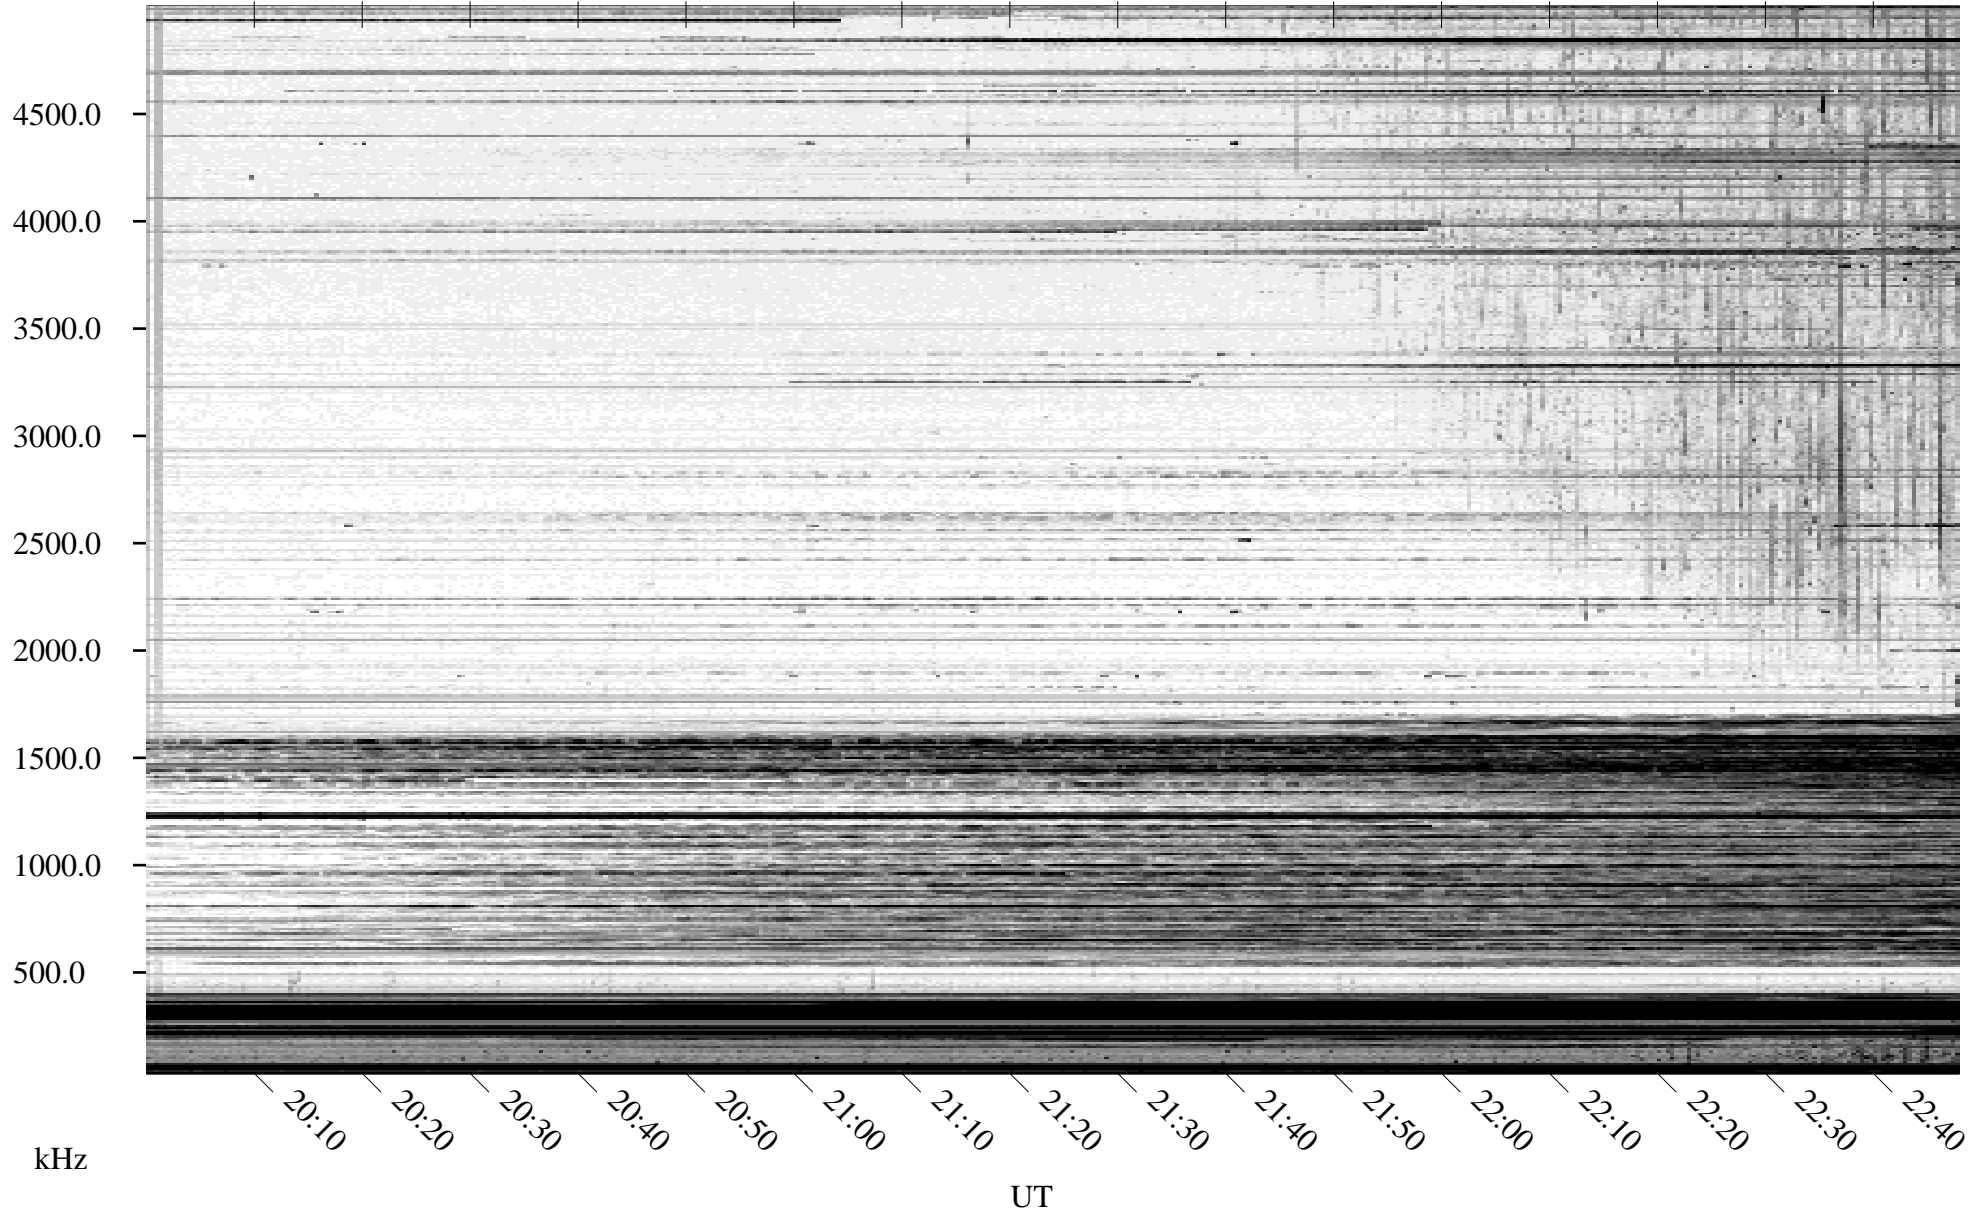

10/19/2010 Churchill, Manitoba

Linear Scale Black = 161 White = 15

ch10292l.r00SUm max_12

Page 1

10/19/2010 Churchill, Manitoba

Linear Scale Black = 161 White = 15

ch10292l.r00SUm max_12

Page 2

10/20/2010 Churchill, Manitoba

Linear Scale Black = 161 White = 15

ch10292l.r00SUm max_12

Page 3

10/20/2010 Churchill, Manitoba

Linear Scale Black = 161 White = 15

ch10292l.r00SUm max_12

Page 4

10/20/2010 Churchill, Manitoba

Linear Scale Black = 161 White = 15

ch10292l.r00SUm max_12

Page 5

10/20/2010 Churchill, Manitoba

Linear Scale Black = 161 White = 15

ch10292l.r00SUm max_12

Page 6

10/20/2010 Churchill, Manitoba

Linear Scale Black = 161 White = 15

ch10292l.r00SUm max_12

Page 7

10/20/2010 Churchill, Manitoba

Linear Scale Black = 161 White = 15

ch10292l.r00SUm max_12