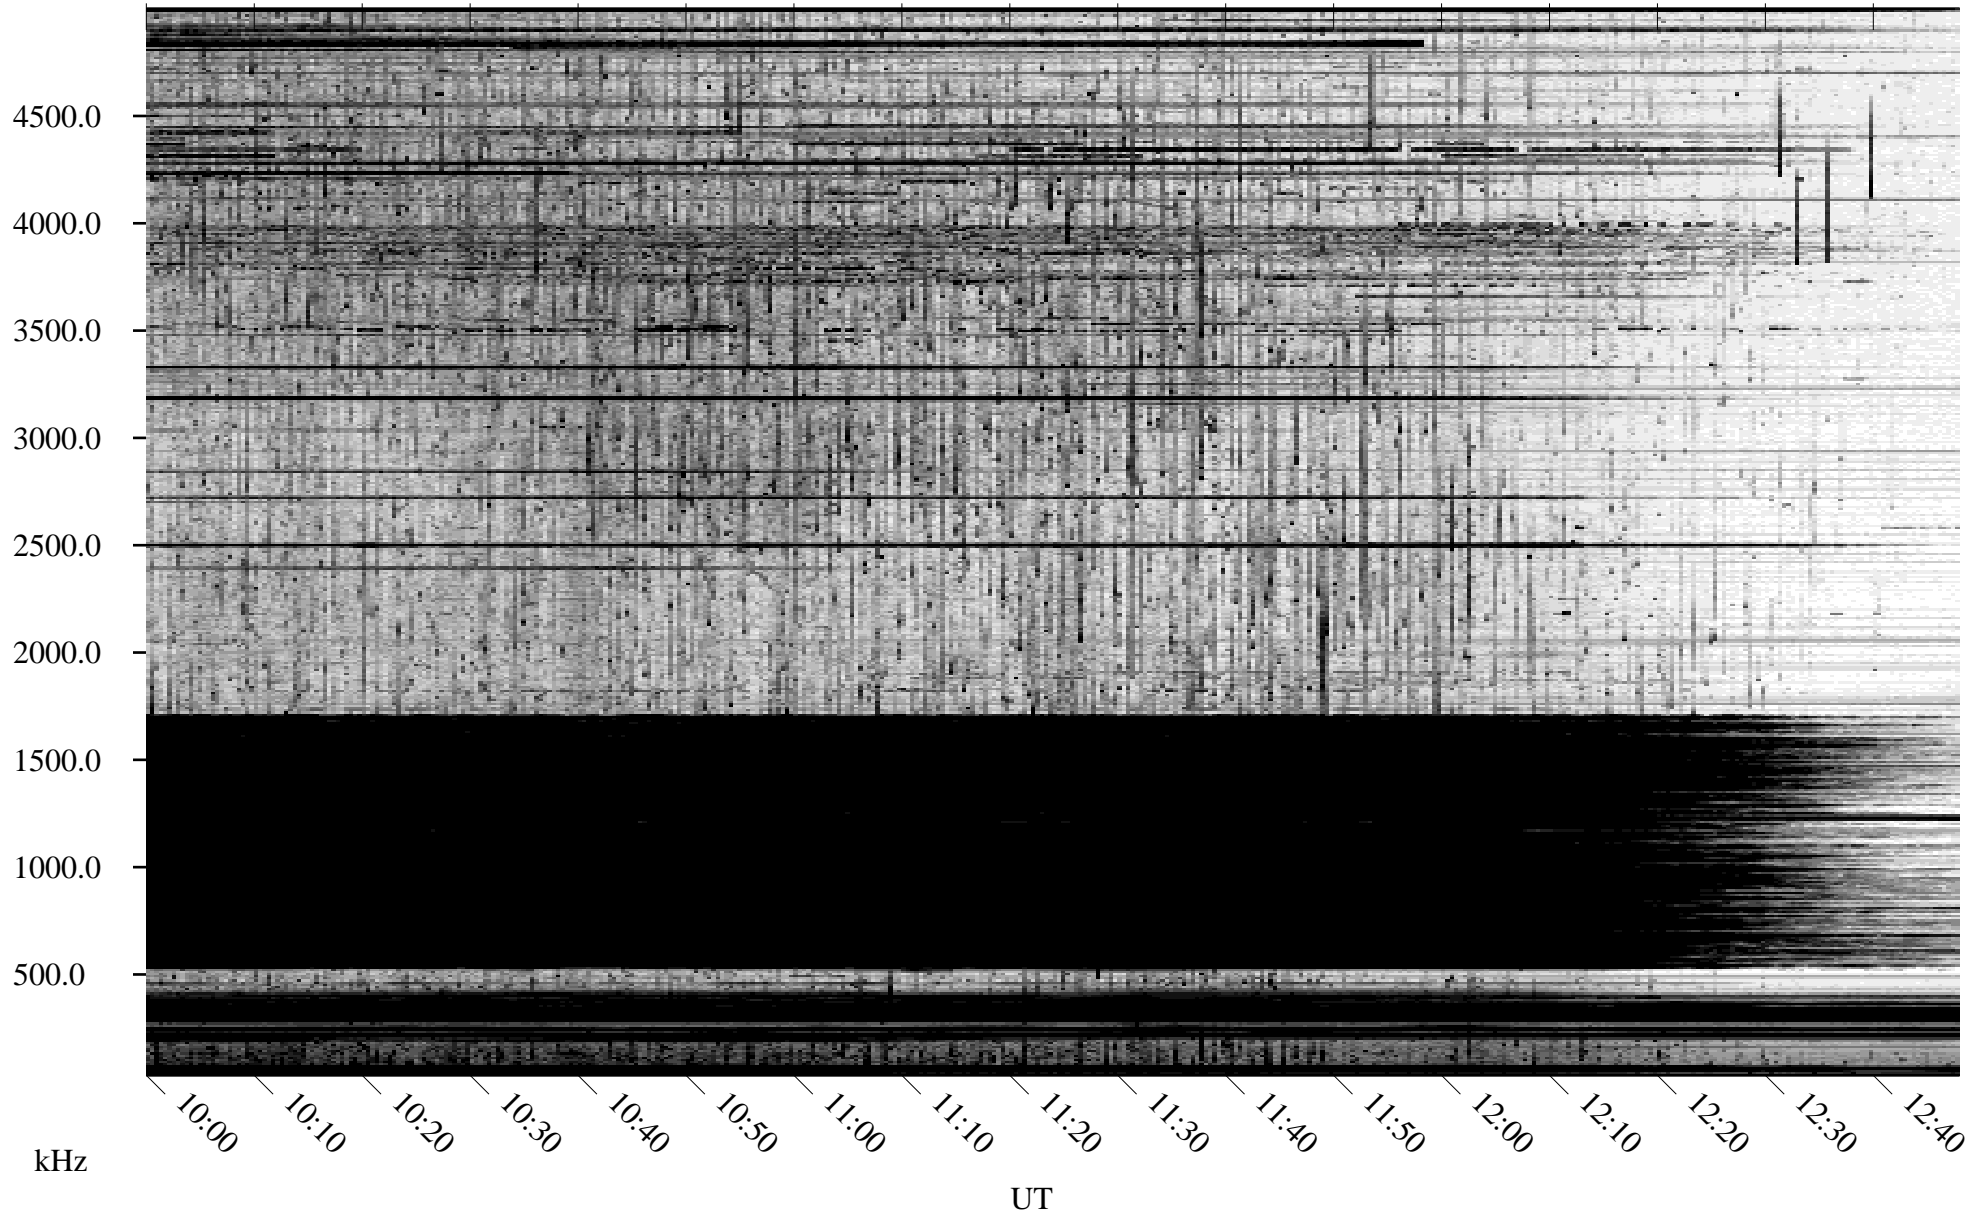

10/19/2010 Churchill, Manitoba

Linear Scale Black = 161 White = 15

ch10292l.r00SUm max_12

Page 1

10/19/2010 Churchill, Manitoba

Linear Scale Black = 161 White = 15

ch10292l.r00SUm max_12

Page 2

10/20/2010 Churchill, Manitoba

Linear Scale Black = 161 White = 15

ch10292l.r00SUm max_12

Page 3

10/20/2010 Churchill, Manitoba

Linear Scale Black = 161 White = 15

ch10292l.r00SUm max_12

Page 4

10/20/2010 Churchill, Manitoba

Linear Scale Black = 161 White = 15

ch10292l.r00SUm max_12

Page 5

10/20/2010 Churchill, Manitoba

Linear Scale Black = 161 White = 15

ch10292l.r00SUm max_12

Page 6

10/20/2010 Churchill, Manitoba

Linear Scale Black = 161 White = 15

ch10292l.r00SUm max_12

Page 7

10/20/2010 Churchill, Manitoba

Linear Scale Black = 161 White = 15

ch10292l.r00SUm max_12