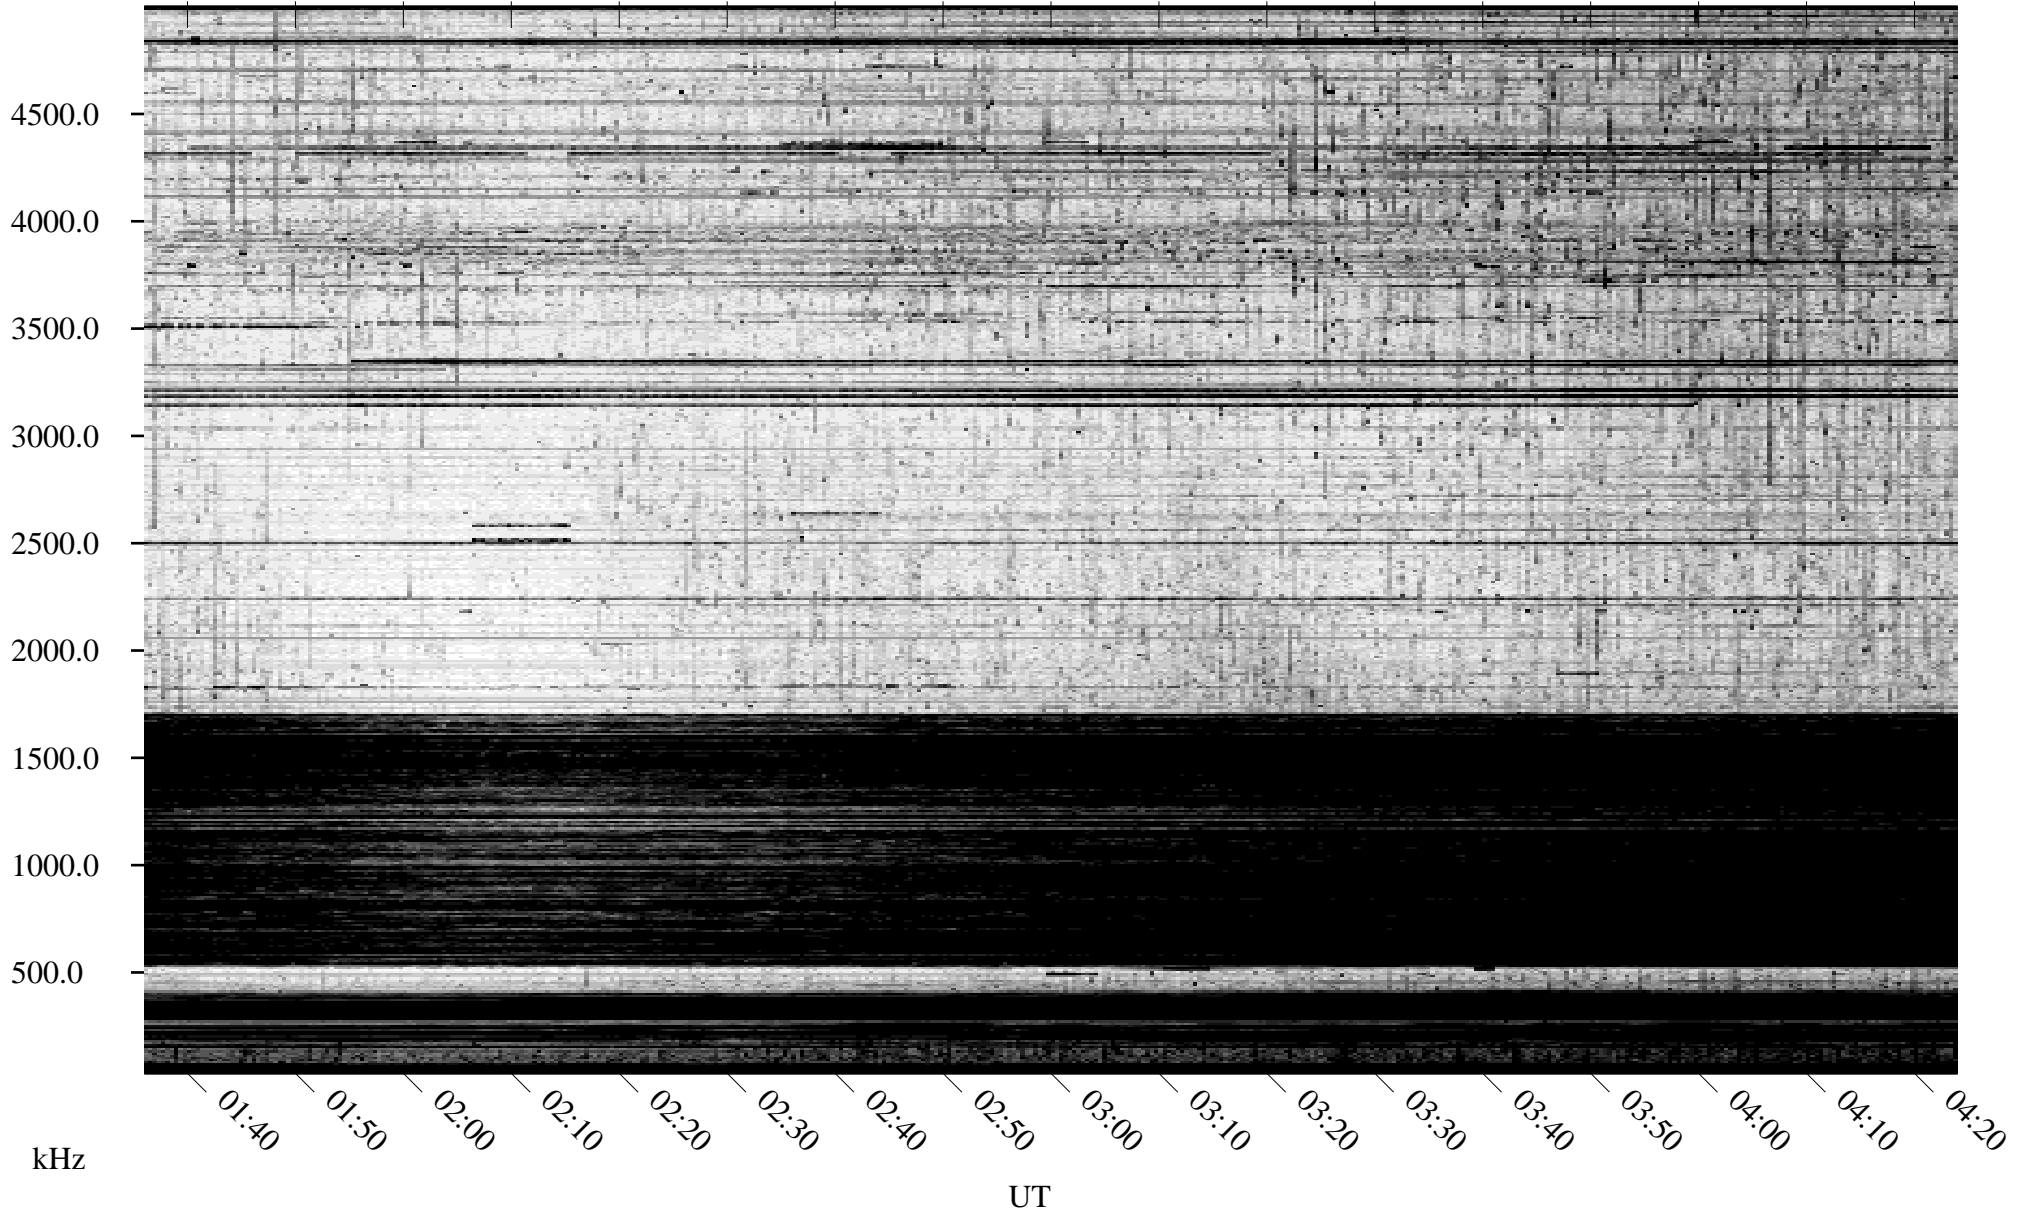

10/19/2010 Churchill, Manitoba

Linear Scale Black = 161 White = 15

ch10292l.r00SUm max_12

Page 1

10/19/2010 Churchill, Manitoba

Linear Scale Black = 161 White = 15

ch10292l.r00SUm max_12

Page 2

10/20/2010 Churchill, Manitoba

Linear Scale Black = 161 White = 15

ch10292l.r00SUm max_12

Page 3

10/20/2010 Churchill, Manitoba

Linear Scale Black = 161 White = 15

ch10292l.r00SUm max_12

Page 4

10/20/2010 Churchill, Manitoba

Linear Scale Black = 161 White = 15

ch10292l.r00SUm max_12

Page 5

10/20/2010 Churchill, Manitoba

Linear Scale Black = 161 White = 15

ch10292l.r00SUm max_12

Page 6

10/20/2010 Churchill, Manitoba

Linear Scale Black = 161 White = 15

ch10292l.r00SUm max_12

Page 7

10/20/2010 Churchill, Manitoba

Linear Scale Black = 161 White = 15

ch10292l.r00SUm max_12