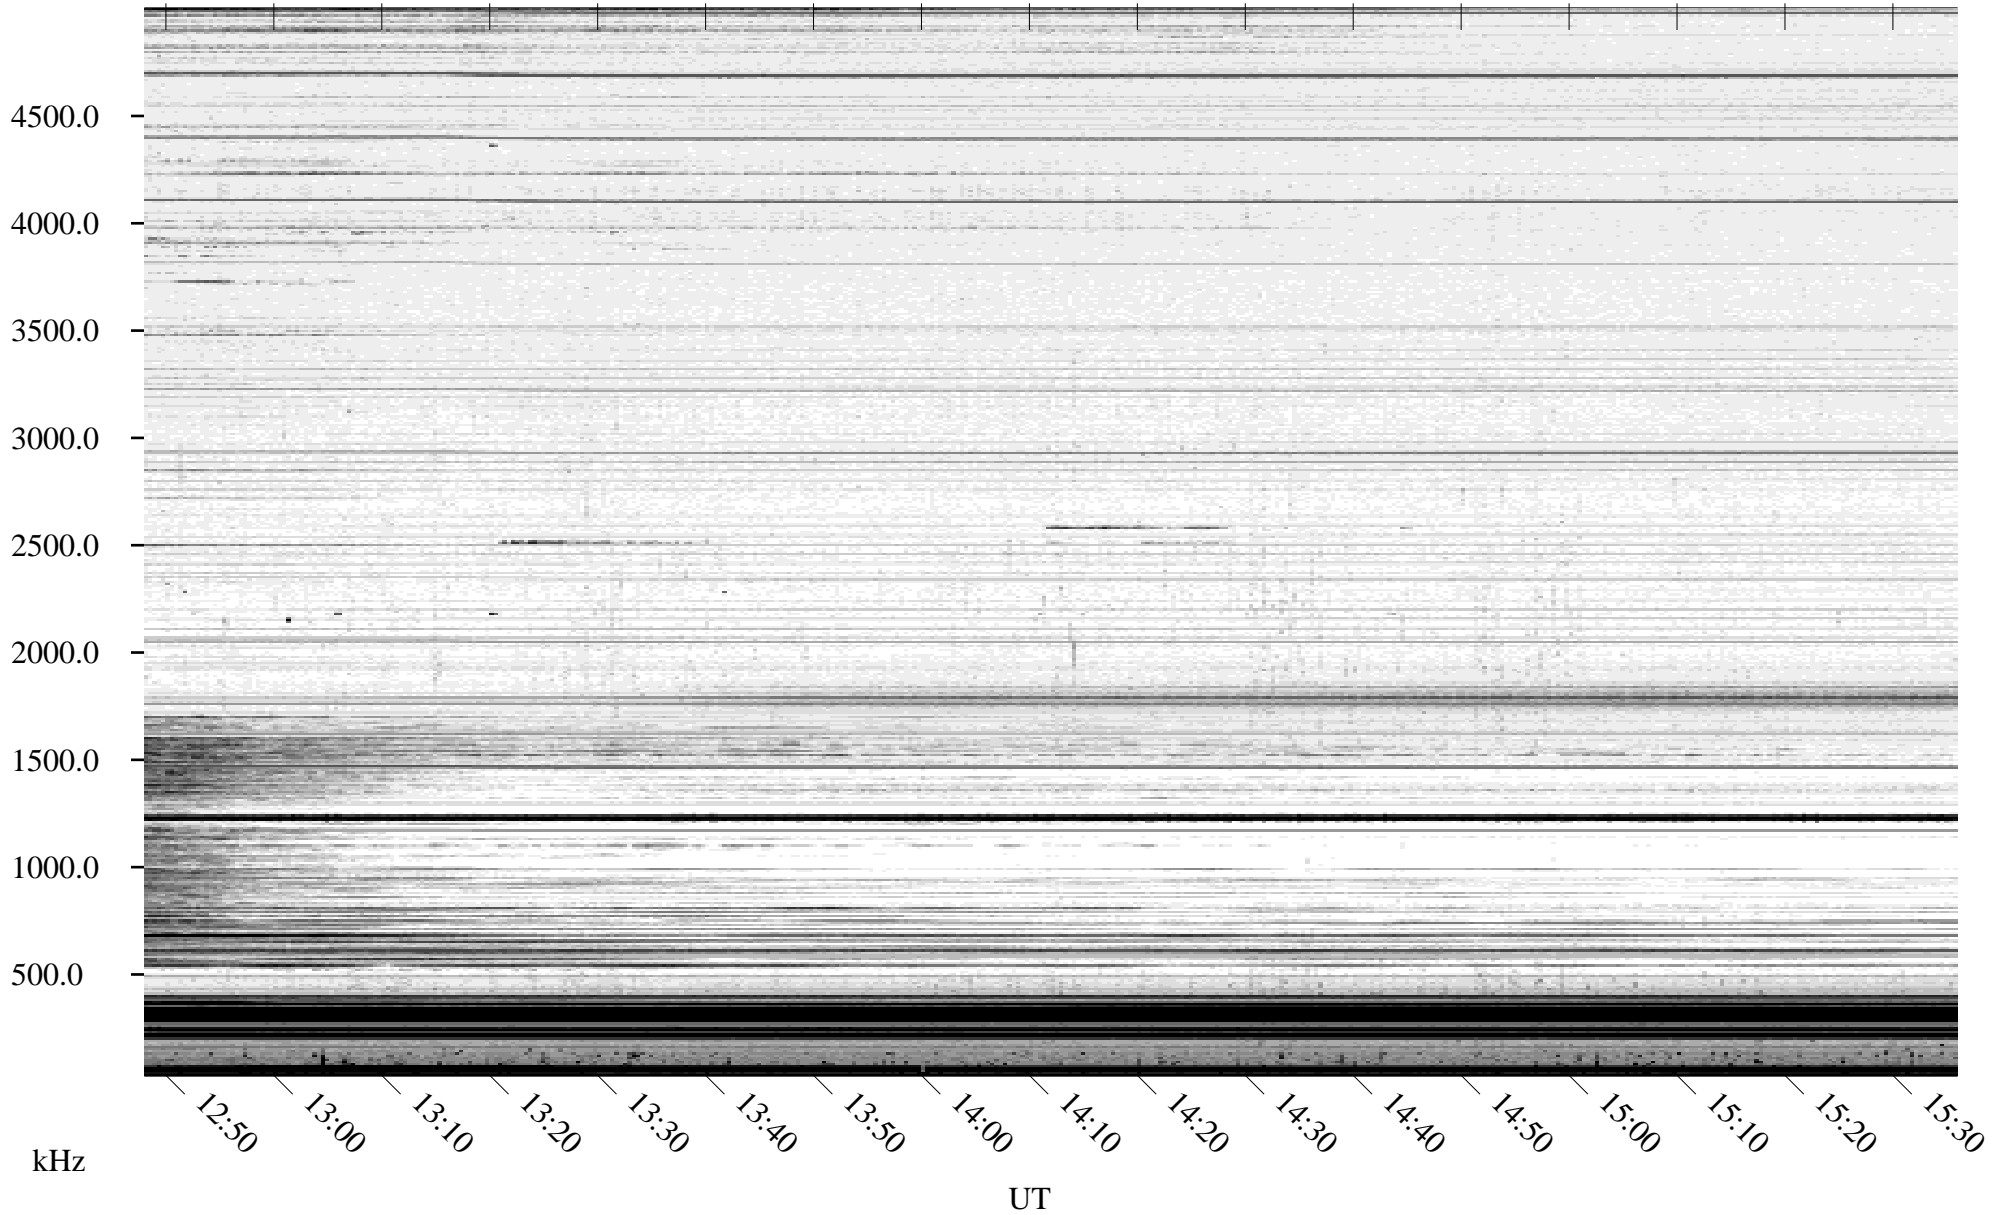

# 10/21/2010 Churchill, Manitoba

Linear Scale    Black = 161    White = 15

ch10293l.r00SUm max\_12

Page 5

# 10/21/2010 Churchill, Manitoba

Linear Scale    Black = 161    White = 15

ch10293l.r00SUm max\_12

Page 6

# 10/21/2010 Churchill, Manitoba

Linear Scale    Black = 161    White = 15

ch10293l.r00SUm max\_12

Page 7

# 10/21/2010 Churchill, Manitoba

Linear Scale    Black = 161    White = 15

ch10293l.r00SUm max\_12