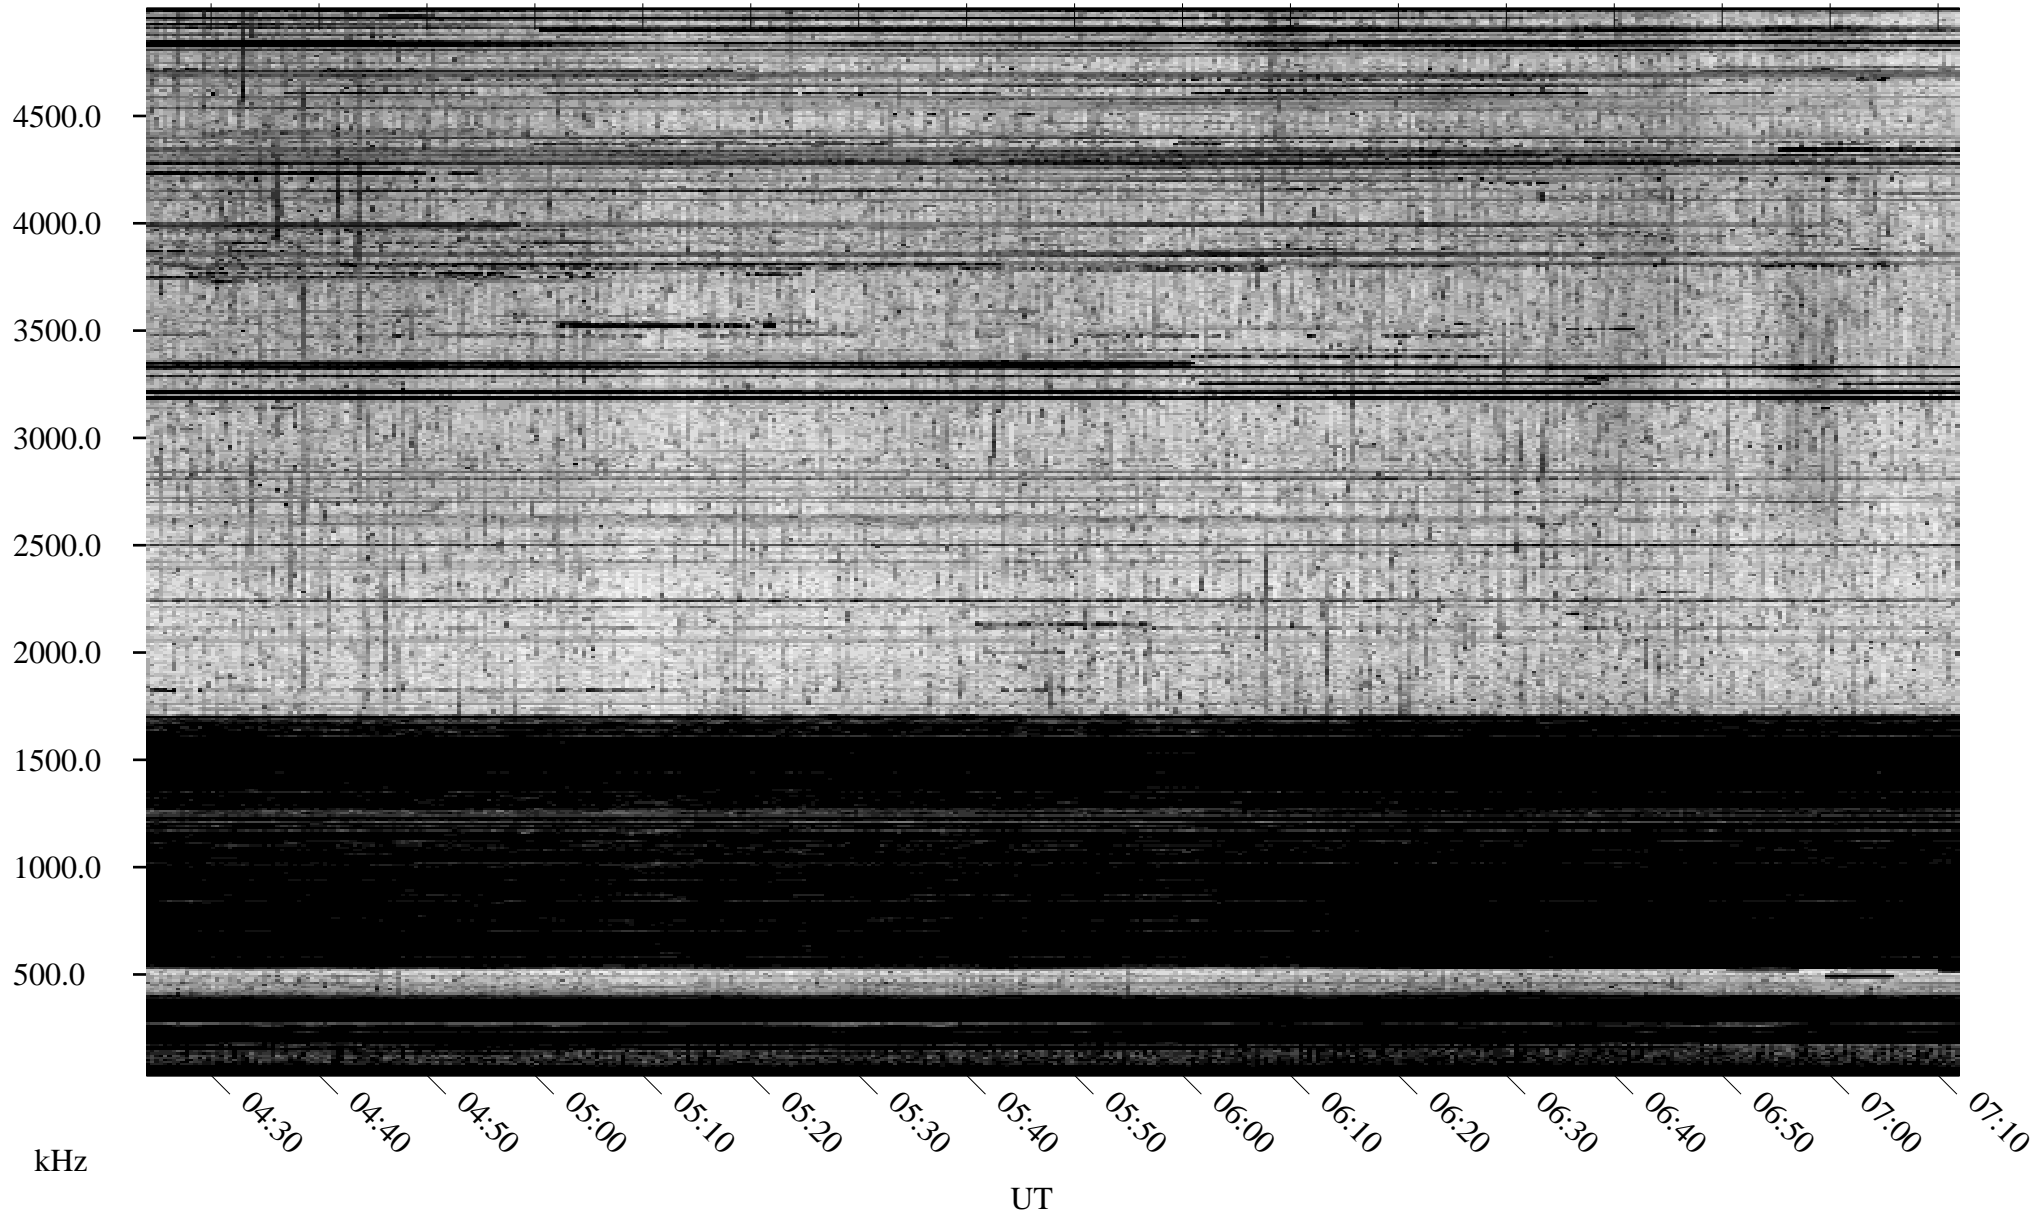

# 10/20/2010 Churchill, Manitoba

Linear Scale    Black = 161    White = 15

ch10293l.r00SUm max\_12

Page 1

# 10/20/2010 Churchill, Manitoba

Linear Scale    Black = 161    White = 15

ch10293l.r00SUm max\_12

Page 2

# 10/21/2010 Churchill, Manitoba

Linear Scale    Black = 161    White = 15

ch10293l.r00SUm max\_12

Page 3

# 10/21/2010 Churchill, Manitoba

Linear Scale    Black = 161    White = 15

ch10293l.r00SUm max\_12

Page 4