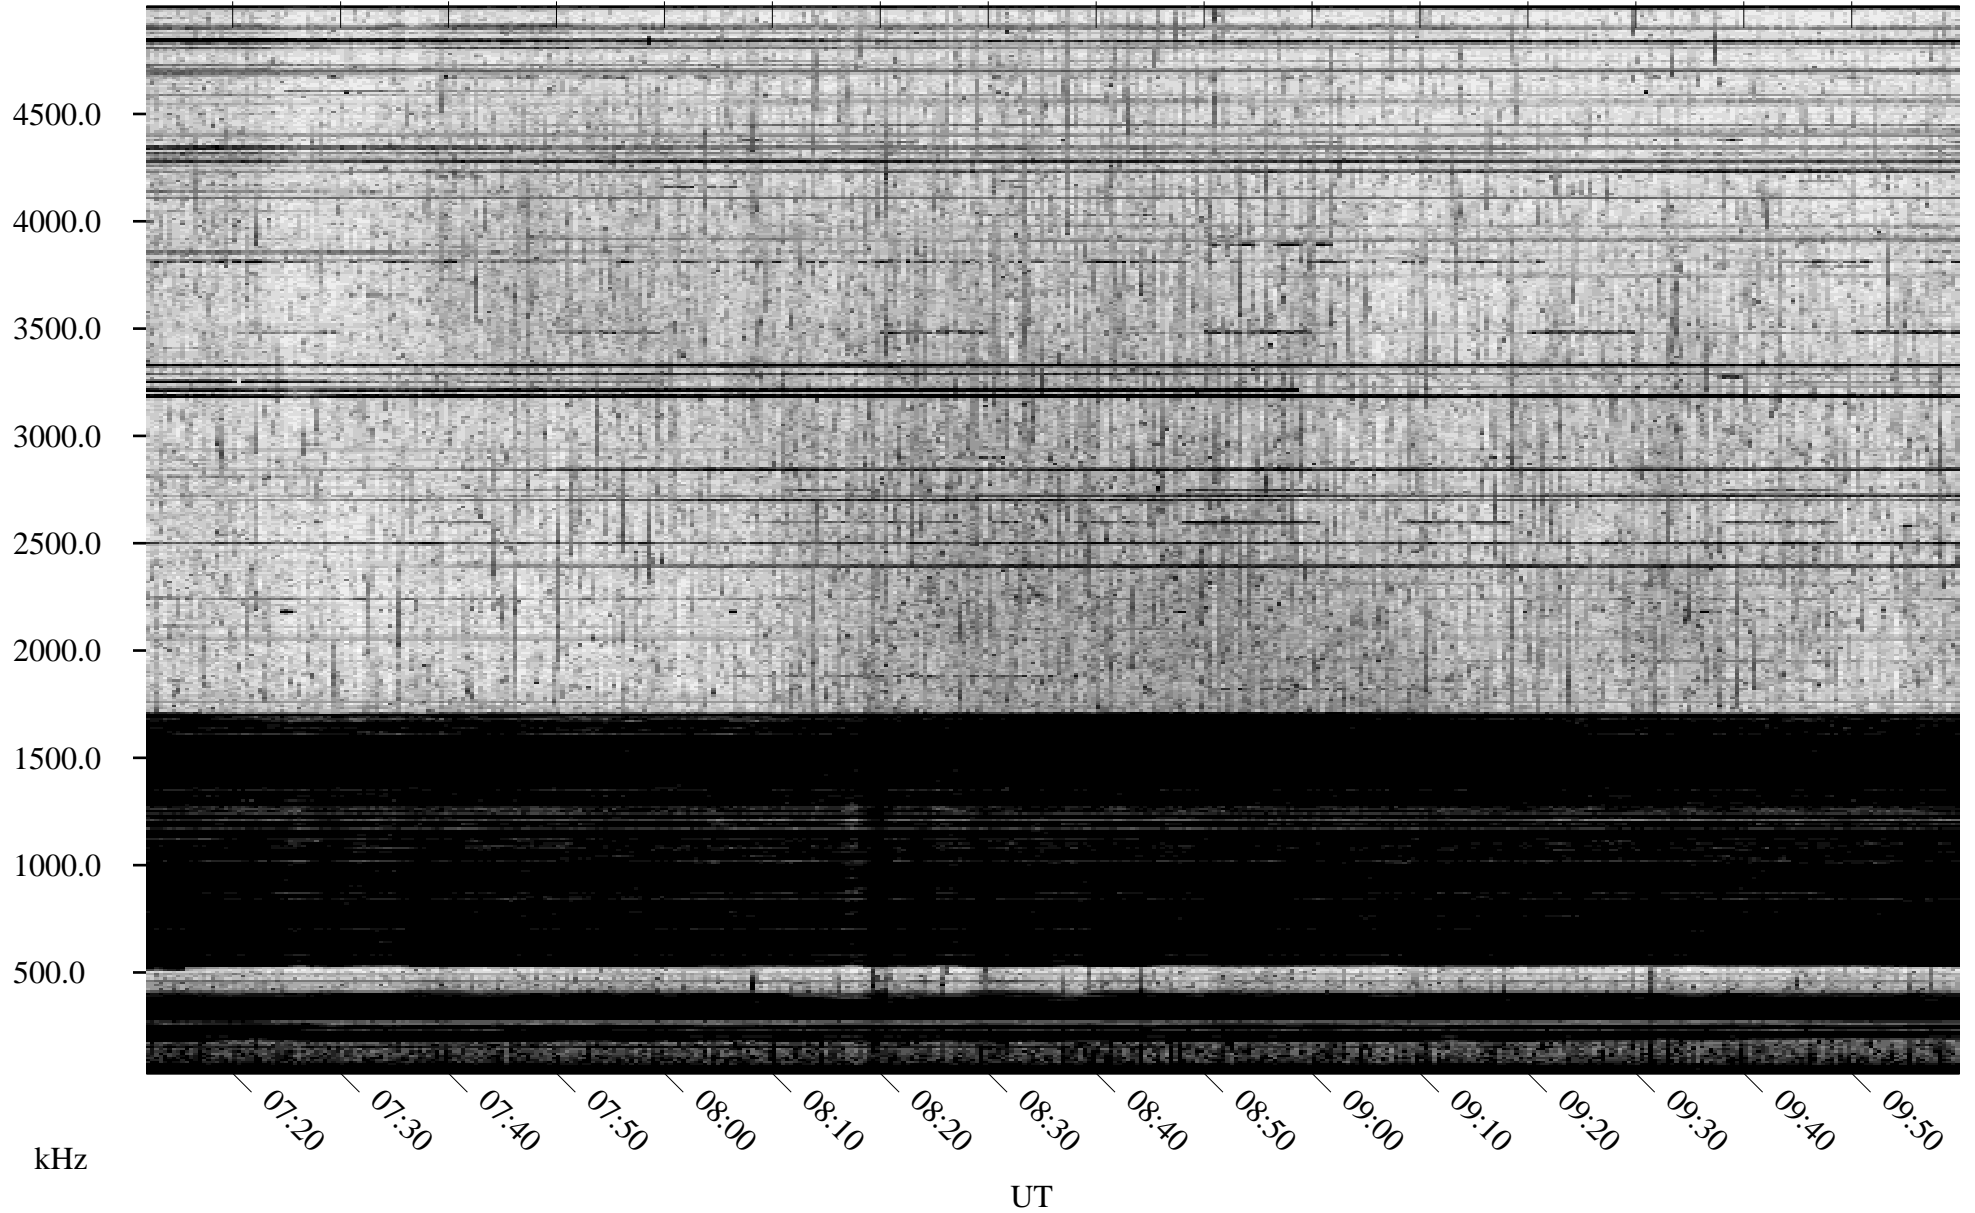

# 10/21/2010 Churchill, Manitoba

Linear Scale    Black = 161    White = 15

ch10293l.r00SUm max\_12

Page 3

# 10/21/2010 Churchill, Manitoba

Linear Scale    Black = 161    White = 15

ch10293l.r00SUm max\_12

Page 4

# 10/21/2010 Churchill, Manitoba

Linear Scale    Black = 161    White = 15

ch10293l.r00SUm max\_12

Page 5

# 10/21/2010 Churchill, Manitoba

Linear Scale    Black = 161    White = 15

ch10293l.r00SUm max\_12

Page 6