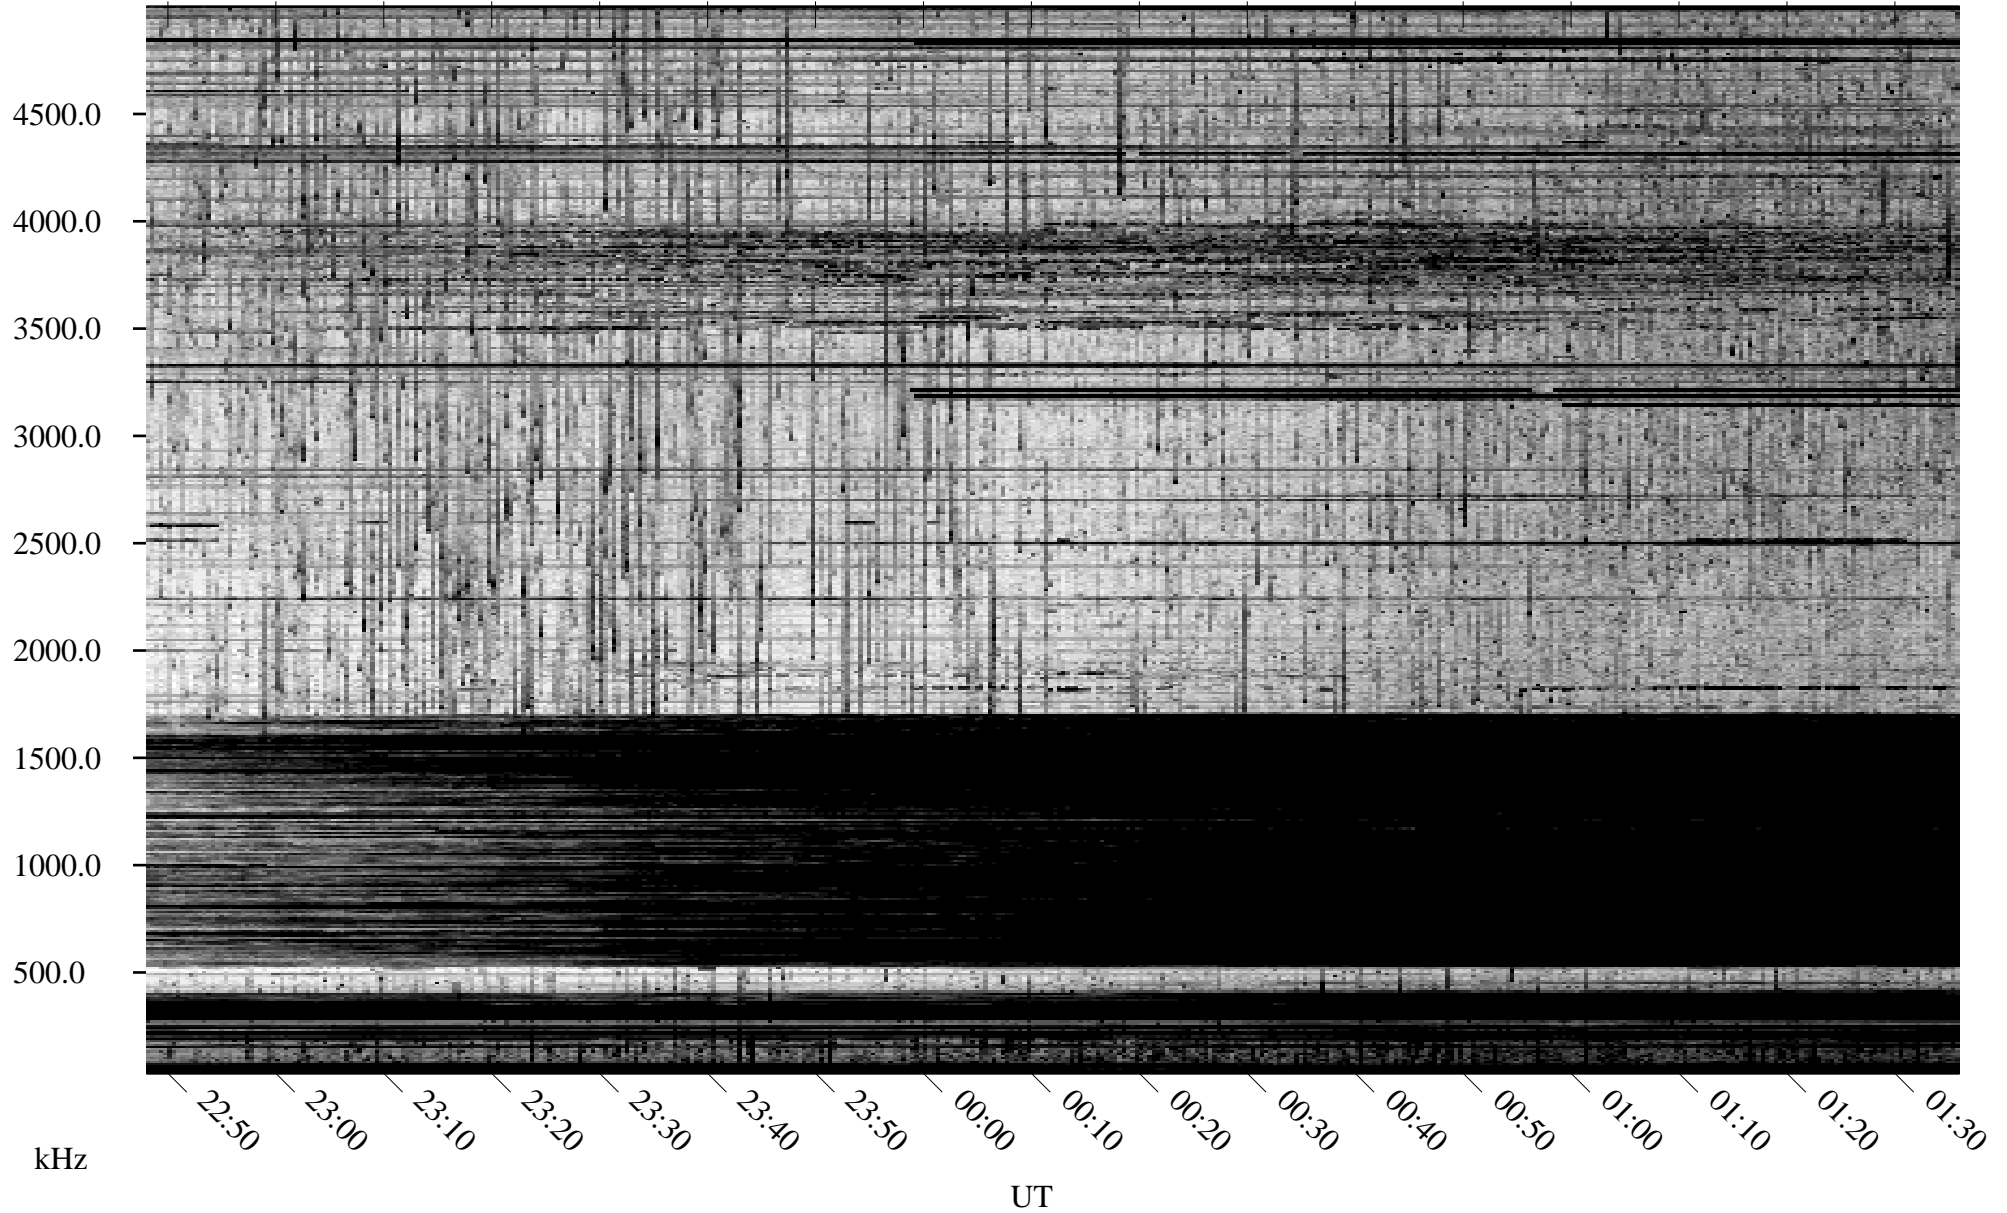

# 10/20/2010 Churchill, Manitoba

Linear Scale    Black = 161    White = 15

ch10293l.r00SUm max\_12

Page 1

# 10/20/2010 Churchill, Manitoba

Linear Scale    Black = 161    White = 15

ch10293l.r00SUm max\_12

Page 2

# 10/21/2010 Churchill, Manitoba

Linear Scale    Black = 161    White = 15

ch10293l.r00SUm max\_12

Page 3

# 10/21/2010 Churchill, Manitoba

Linear Scale    Black = 161    White = 15

ch10293l.r00SUm max\_12

Page 4