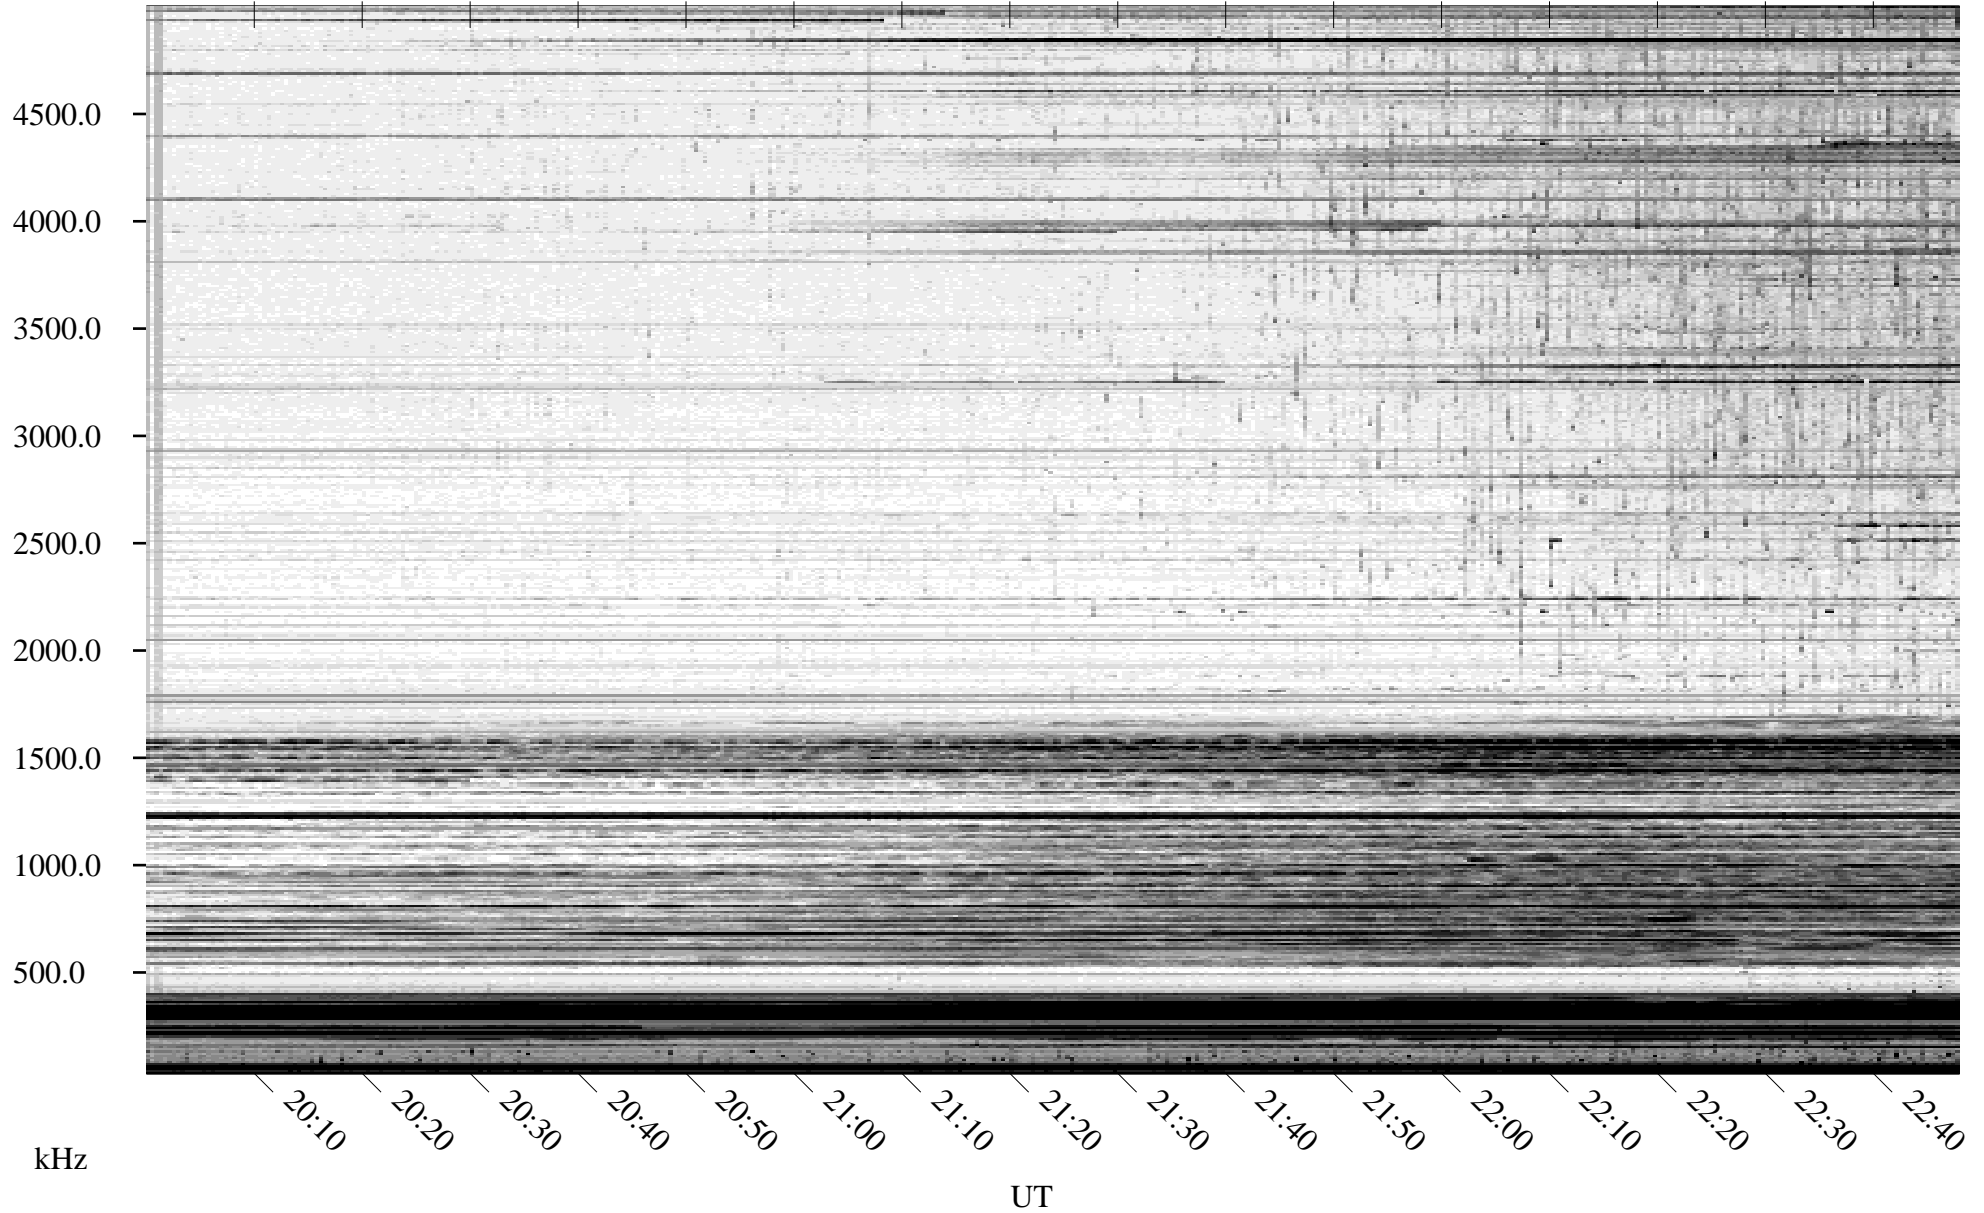

# 10/20/2010 Churchill, Manitoba

Linear Scale    Black = 161    White = 15

ch10293l.r00SUm max\_12

Page 1

# 10/20/2010 Churchill, Manitoba

Linear Scale    Black = 161    White = 15

ch10293l.r00SUm max\_12

Page 2

# 10/21/2010 Churchill, Manitoba

Linear Scale    Black = 161    White = 15

ch10293l.r00SUm max\_12

Page 3

# 10/21/2010 Churchill, Manitoba

Linear Scale    Black = 161    White = 15

ch10293l.r00SUm max\_12

Page 4