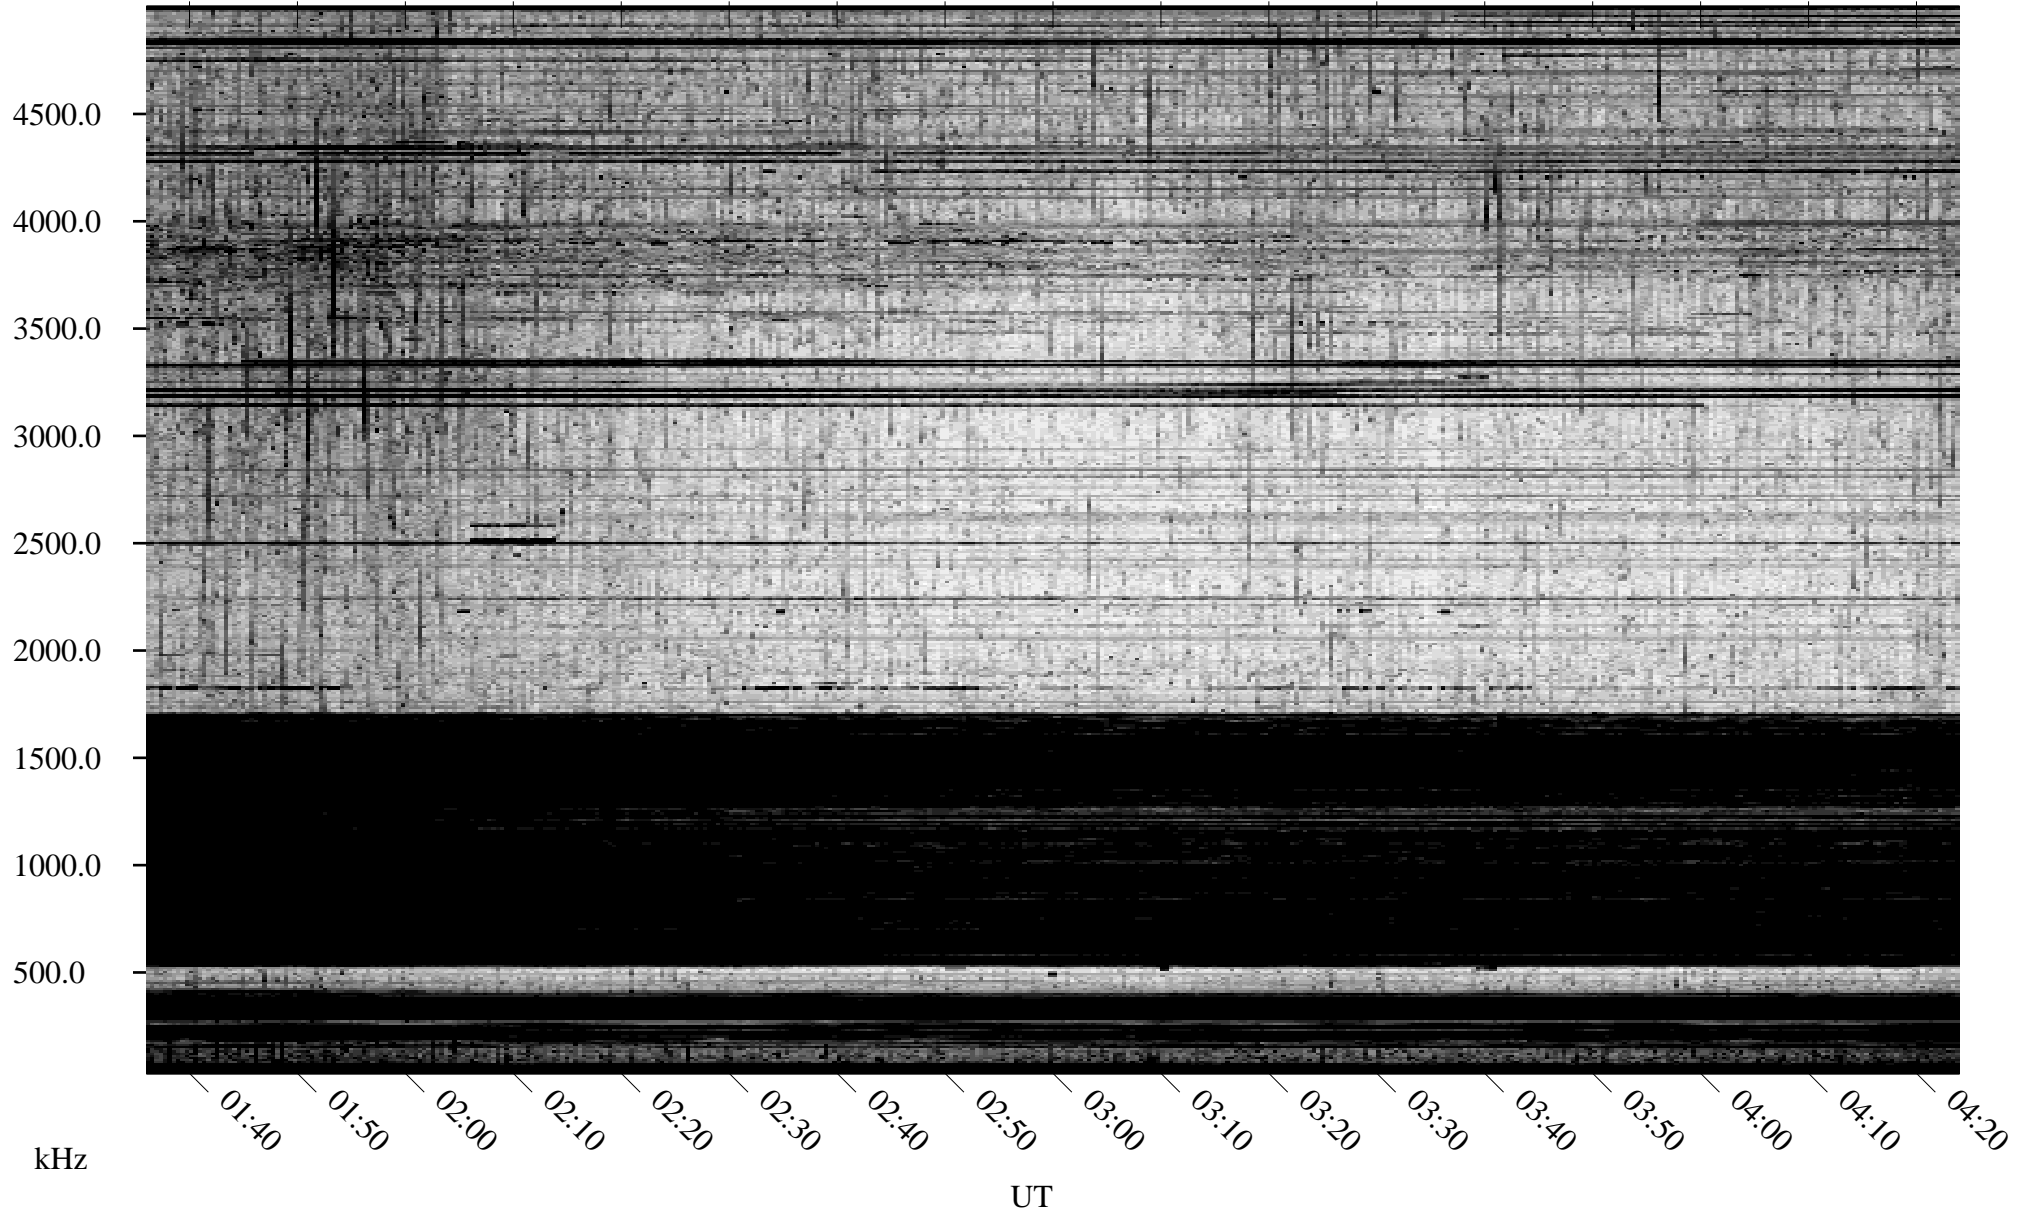

# 10/20/2010 Churchill, Manitoba

Linear Scale    Black = 161    White = 15

ch10293l.r00SUm max\_12

Page 1

# 10/20/2010 Churchill, Manitoba

Linear Scale    Black = 161    White = 15

ch10293l.r00SUm max\_12

Page 2

# 10/21/2010 Churchill, Manitoba

Linear Scale    Black = 161    White = 15

ch10293l.r00SUm max\_12

Page 3

# 10/21/2010 Churchill, Manitoba

Linear Scale    Black = 161    White = 15

ch10293l.r00SUm max\_12

Page 4