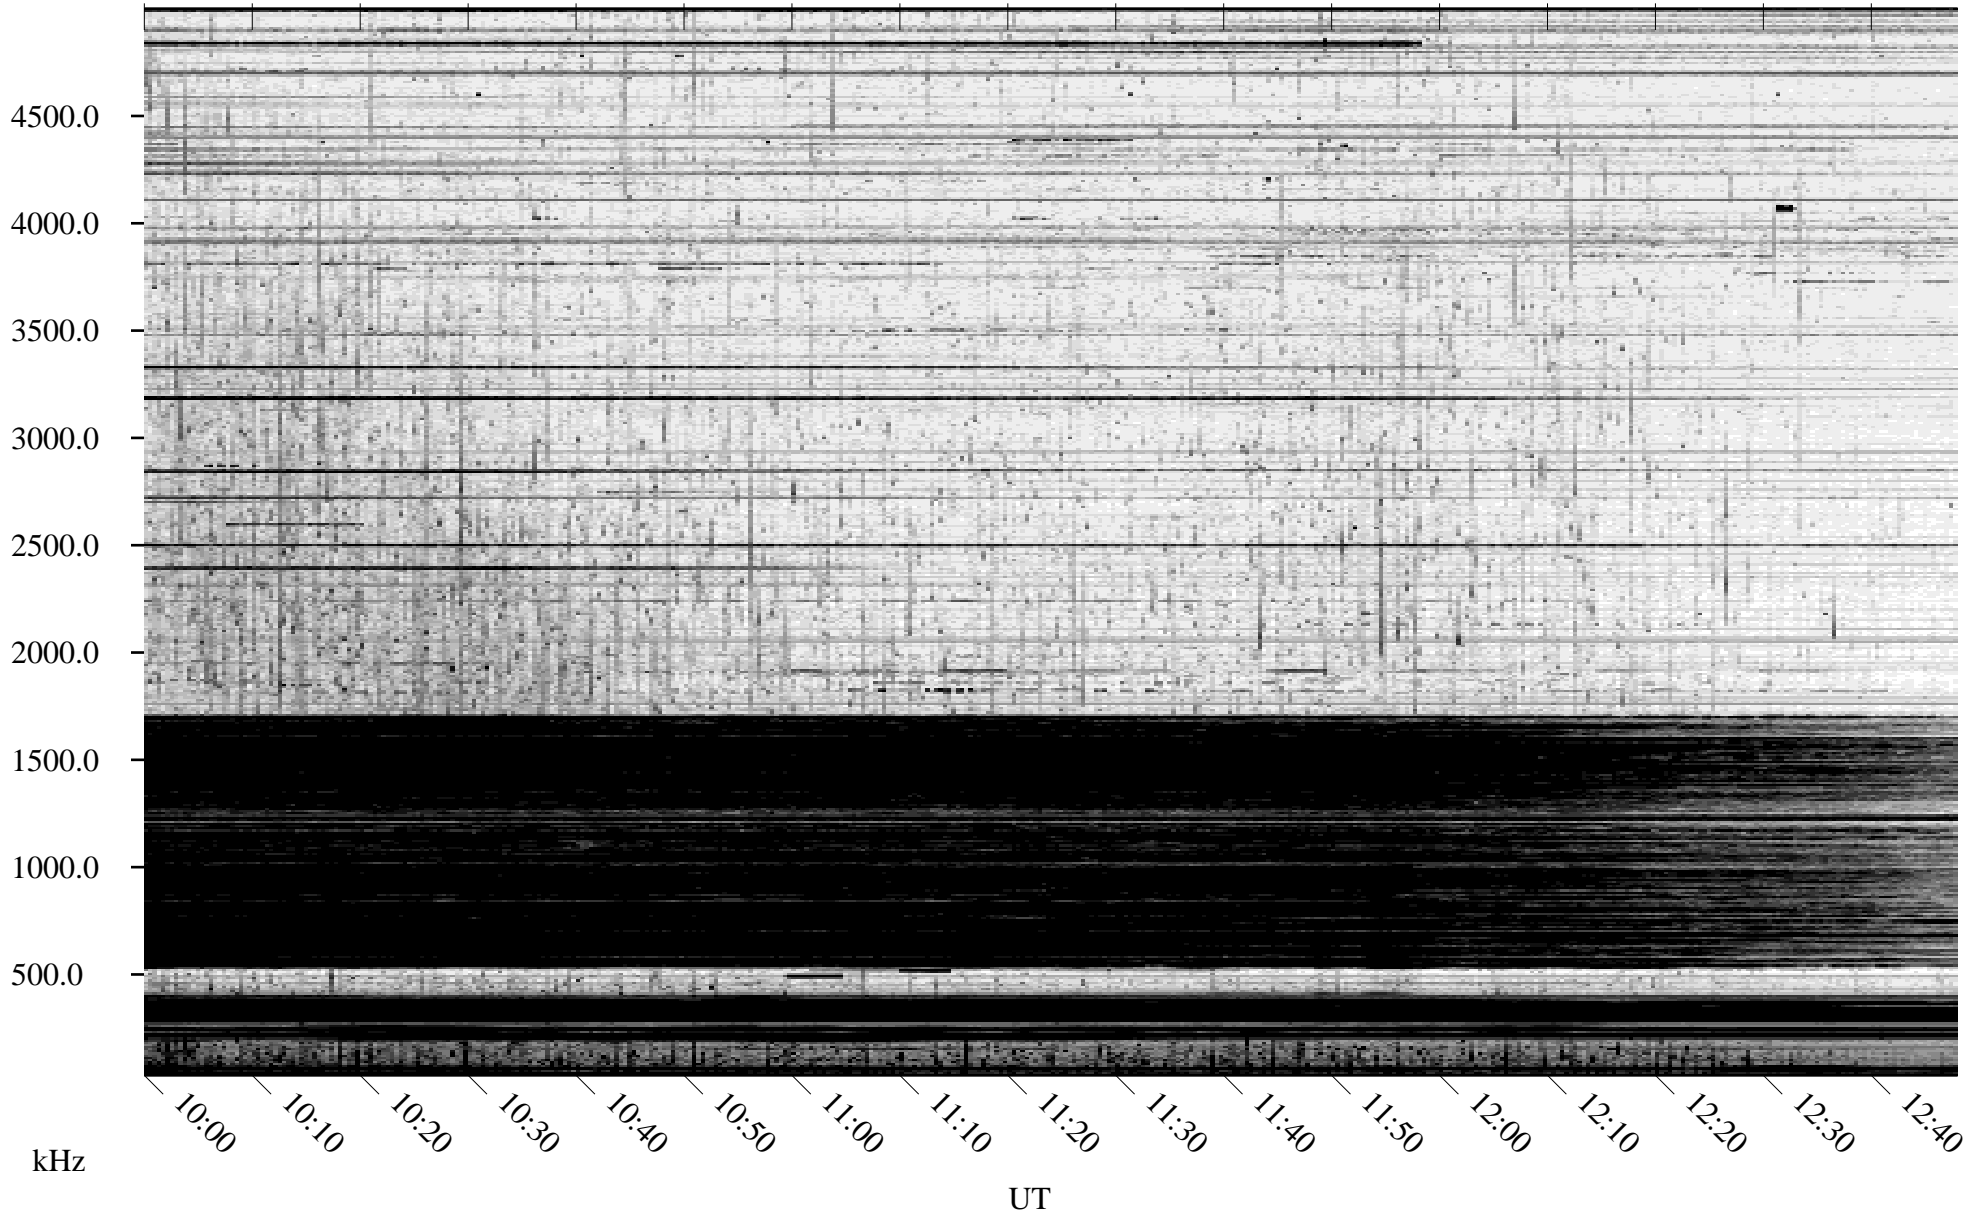

# 10/21/2010 Churchill, Manitoba

Linear Scale    Black = 161    White = 15

ch10293l.r00SUm max\_12

Page 5

# 10/21/2010 Churchill, Manitoba

Linear Scale    Black = 161    White = 15

ch10293l.r00SUm max\_12

Page 6