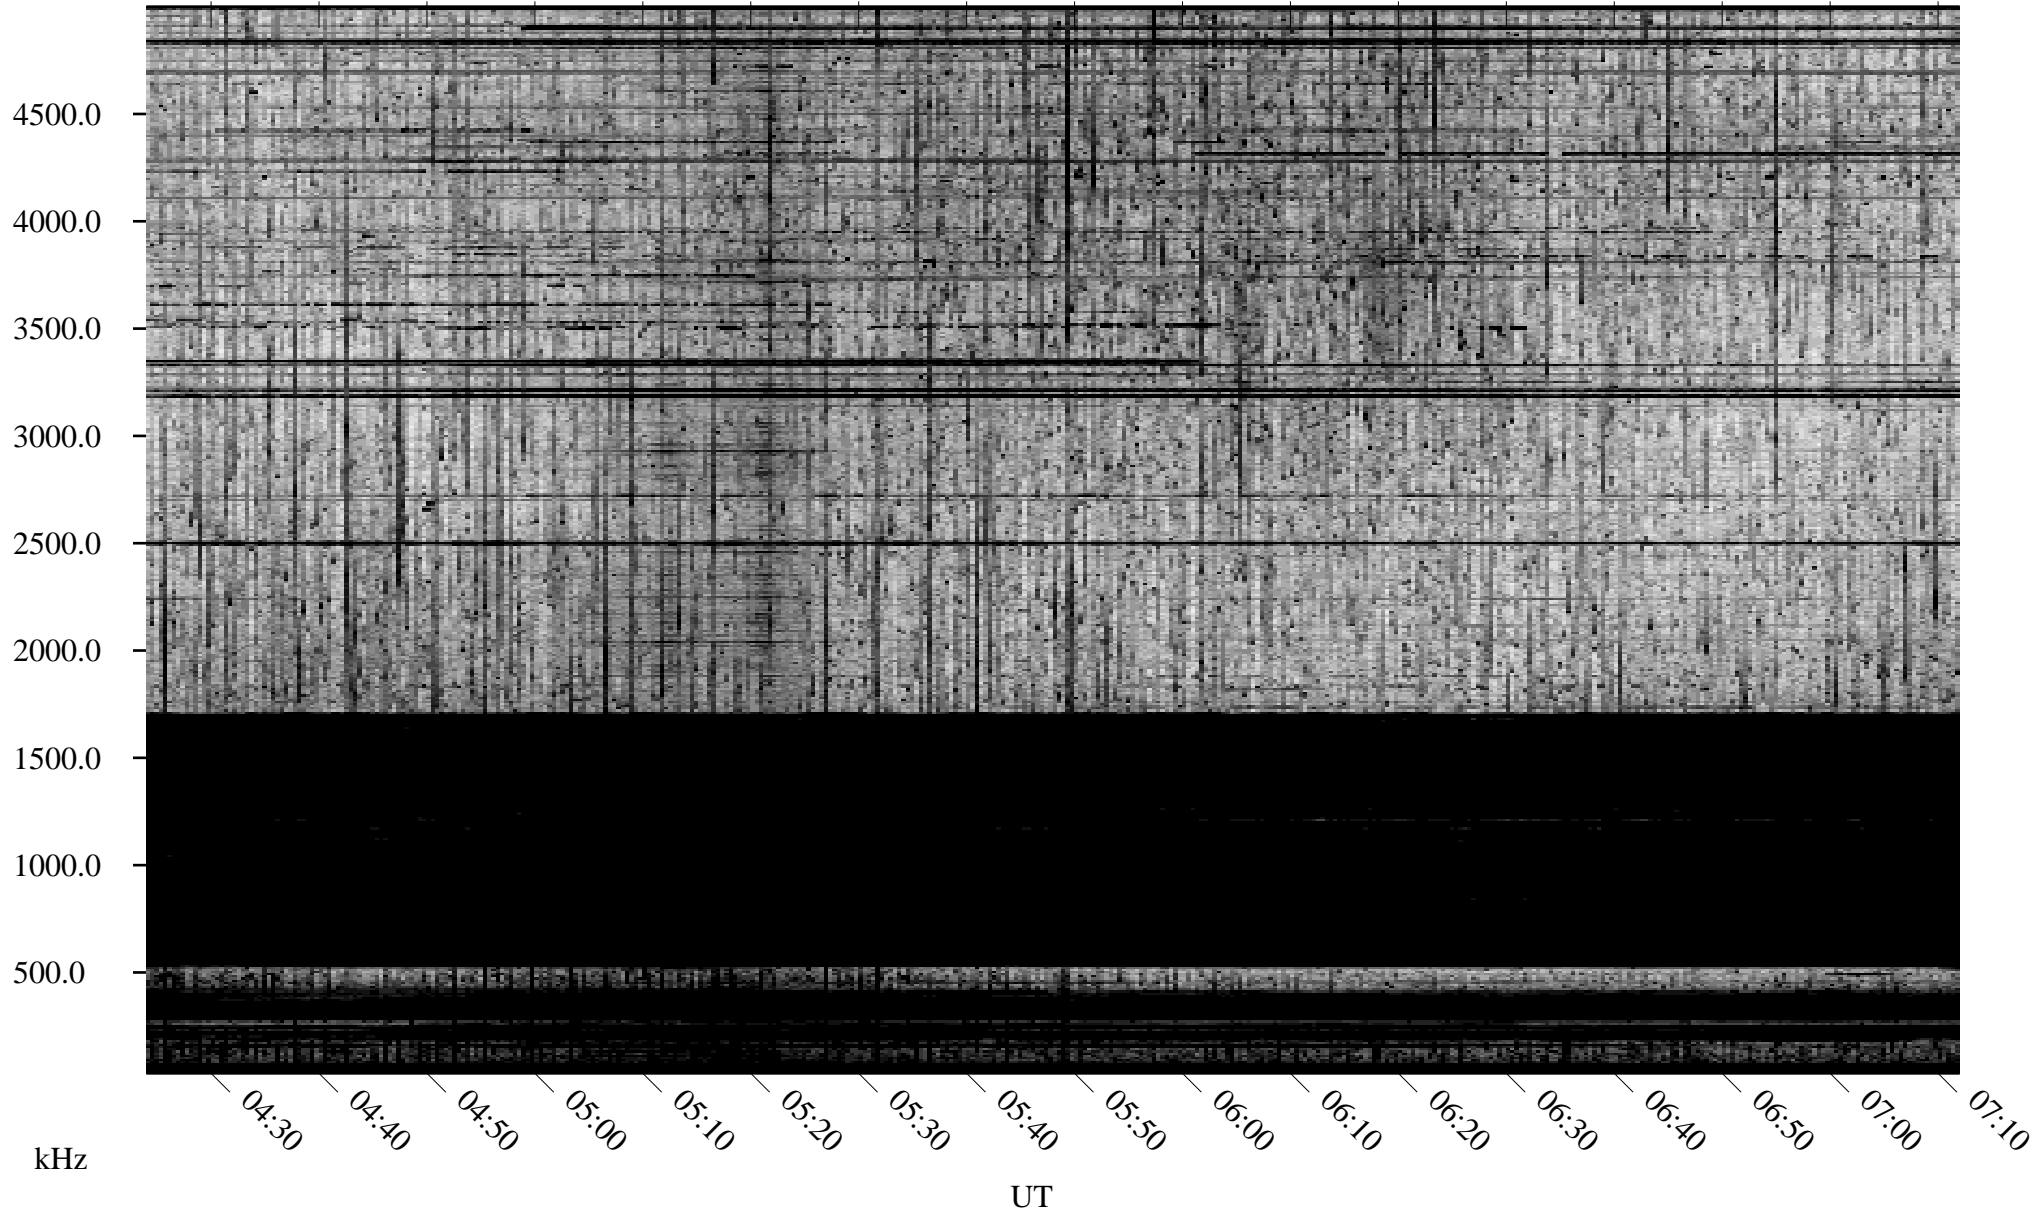

10/21/2010 Churchill, Manitoba

Linear Scale Black = 161 White = 15

ch10294l.r00SUm max_12

Page 1

10/21/2010 Churchill, Manitoba

Linear Scale Black = 161 White = 15

ch10294l.r00SUm max_12

Page 2

10/22/2010 Churchill, Manitoba

Linear Scale Black = 161 White = 15

ch10294l.r00SUm max_12

Page 3

10/22/2010 Churchill, Manitoba

Linear Scale Black = 161 White = 15

ch10294l.r00SUm max_12

Page 4

10/22/2010 Churchill, Manitoba

Linear Scale Black = 161 White = 15

ch10294l.r00SUm max_12

Page 5

10/22/2010 Churchill, Manitoba

Linear Scale Black = 161 White = 15

ch10294l.r00SUm max_12

Page 6

10/22/2010 Churchill, Manitoba

Linear Scale Black = 161 White = 15

ch10294l.r00SUm max_12

Page 7

10/22/2010 Churchill, Manitoba

Linear Scale Black = 161 White = 15

ch10294l.r00SUm max_12

Page 8