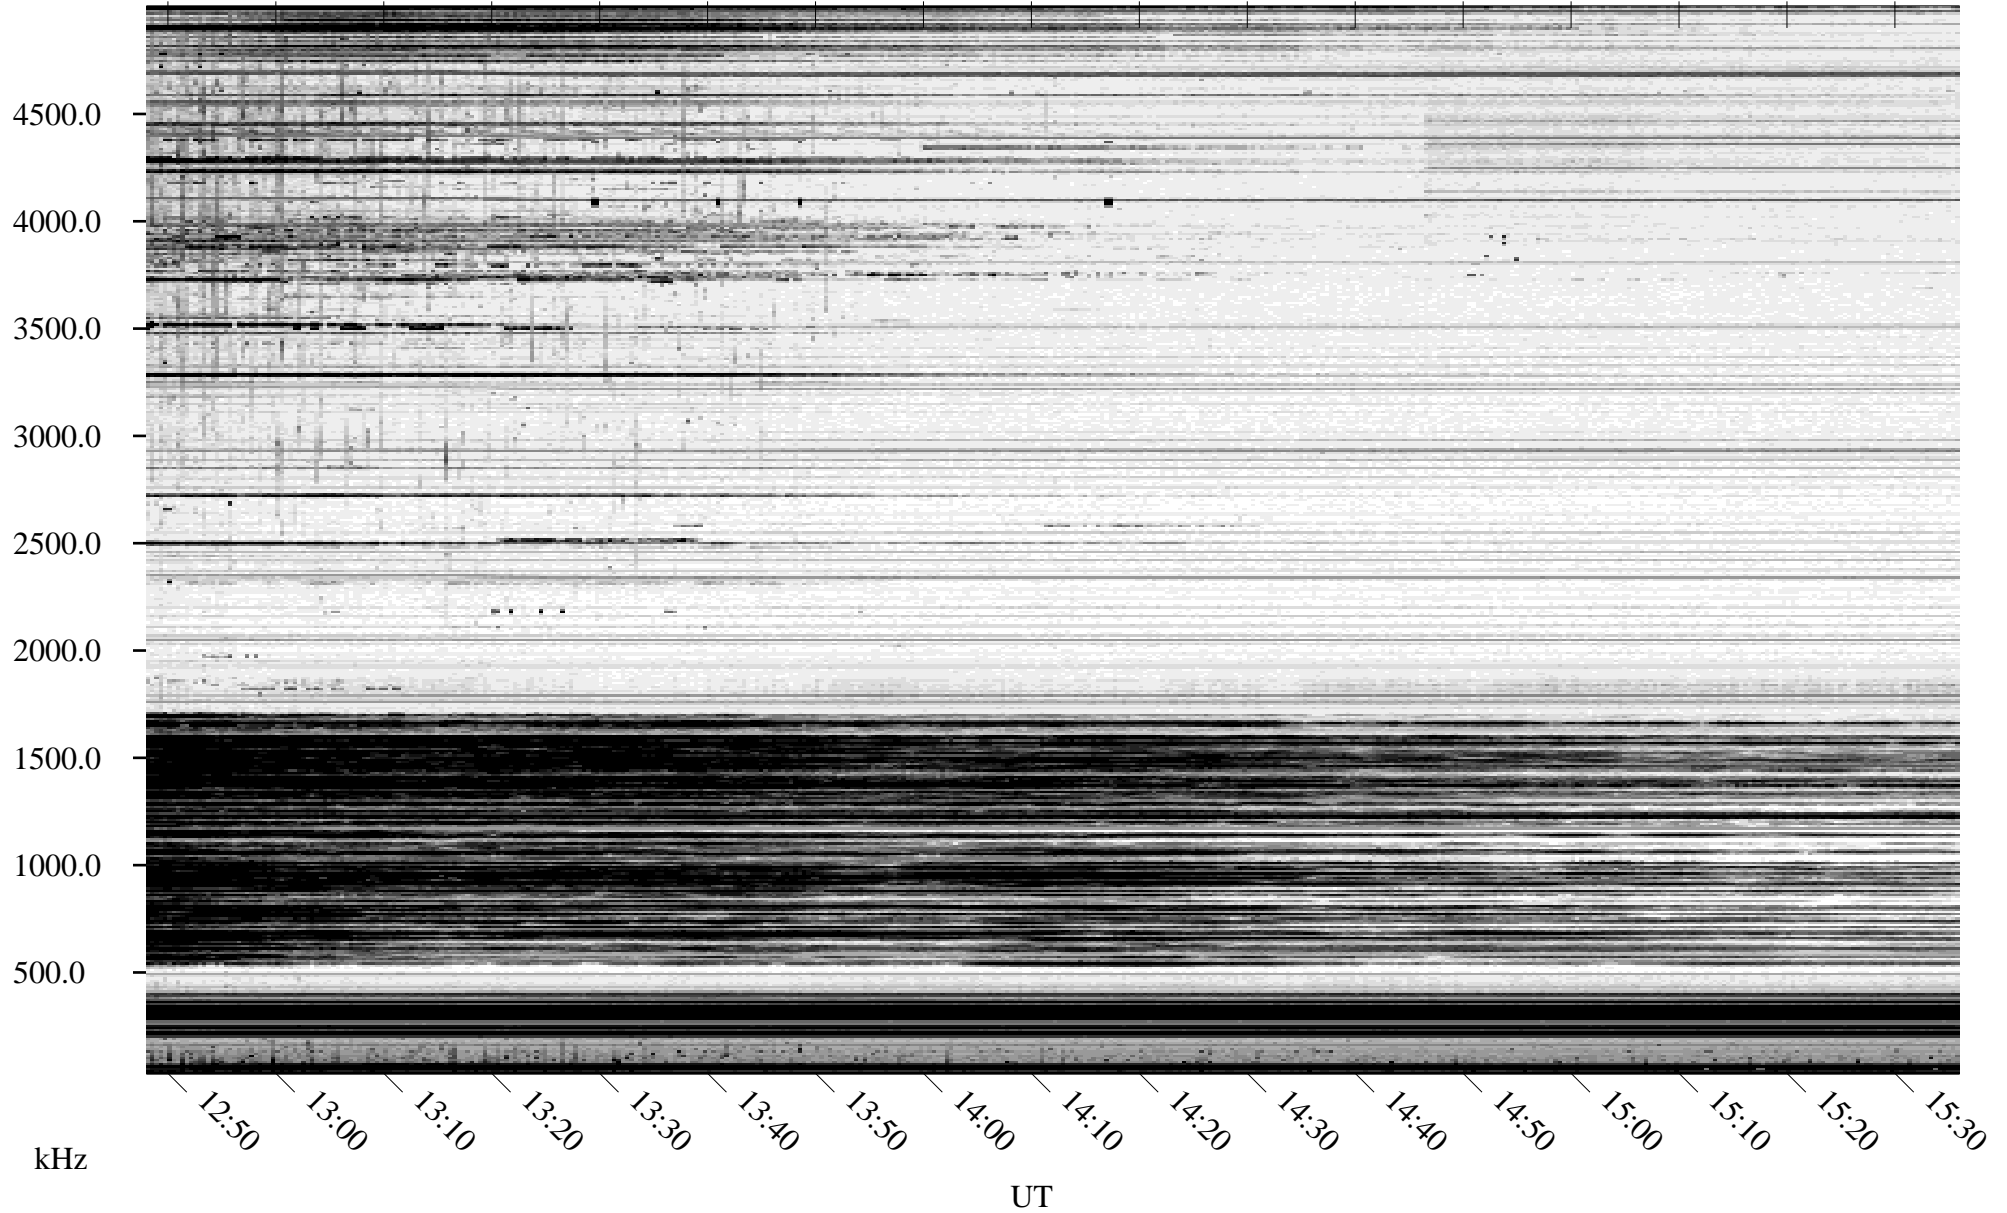

10/21/2010 Churchill, Manitoba

Linear Scale Black = 161 White = 15

ch10294l.r00SUm max_12

Page 1

10/21/2010 Churchill, Manitoba

Linear Scale Black = 161 White = 15

ch10294l.r00SUm max_12

Page 2

10/22/2010 Churchill, Manitoba

Linear Scale Black = 161 White = 15

ch10294l.r00SUm max_12

Page 3

10/22/2010 Churchill, Manitoba

Linear Scale Black = 161 White = 15

ch10294l.r00SUm max_12

Page 4

10/22/2010 Churchill, Manitoba

Linear Scale Black = 161 White = 15

ch10294l.r00SUm max_12

Page 5

10/22/2010 Churchill, Manitoba

Linear Scale Black = 161 White = 15

ch10294l.r00SUm max_12

Page 6

10/22/2010 Churchill, Manitoba

Linear Scale Black = 161 White = 15

ch10294l.r00SUm max_12

Page 7

10/22/2010 Churchill, Manitoba

Linear Scale Black = 161 White = 15

ch10294l.r00SUm max_12

Page 8