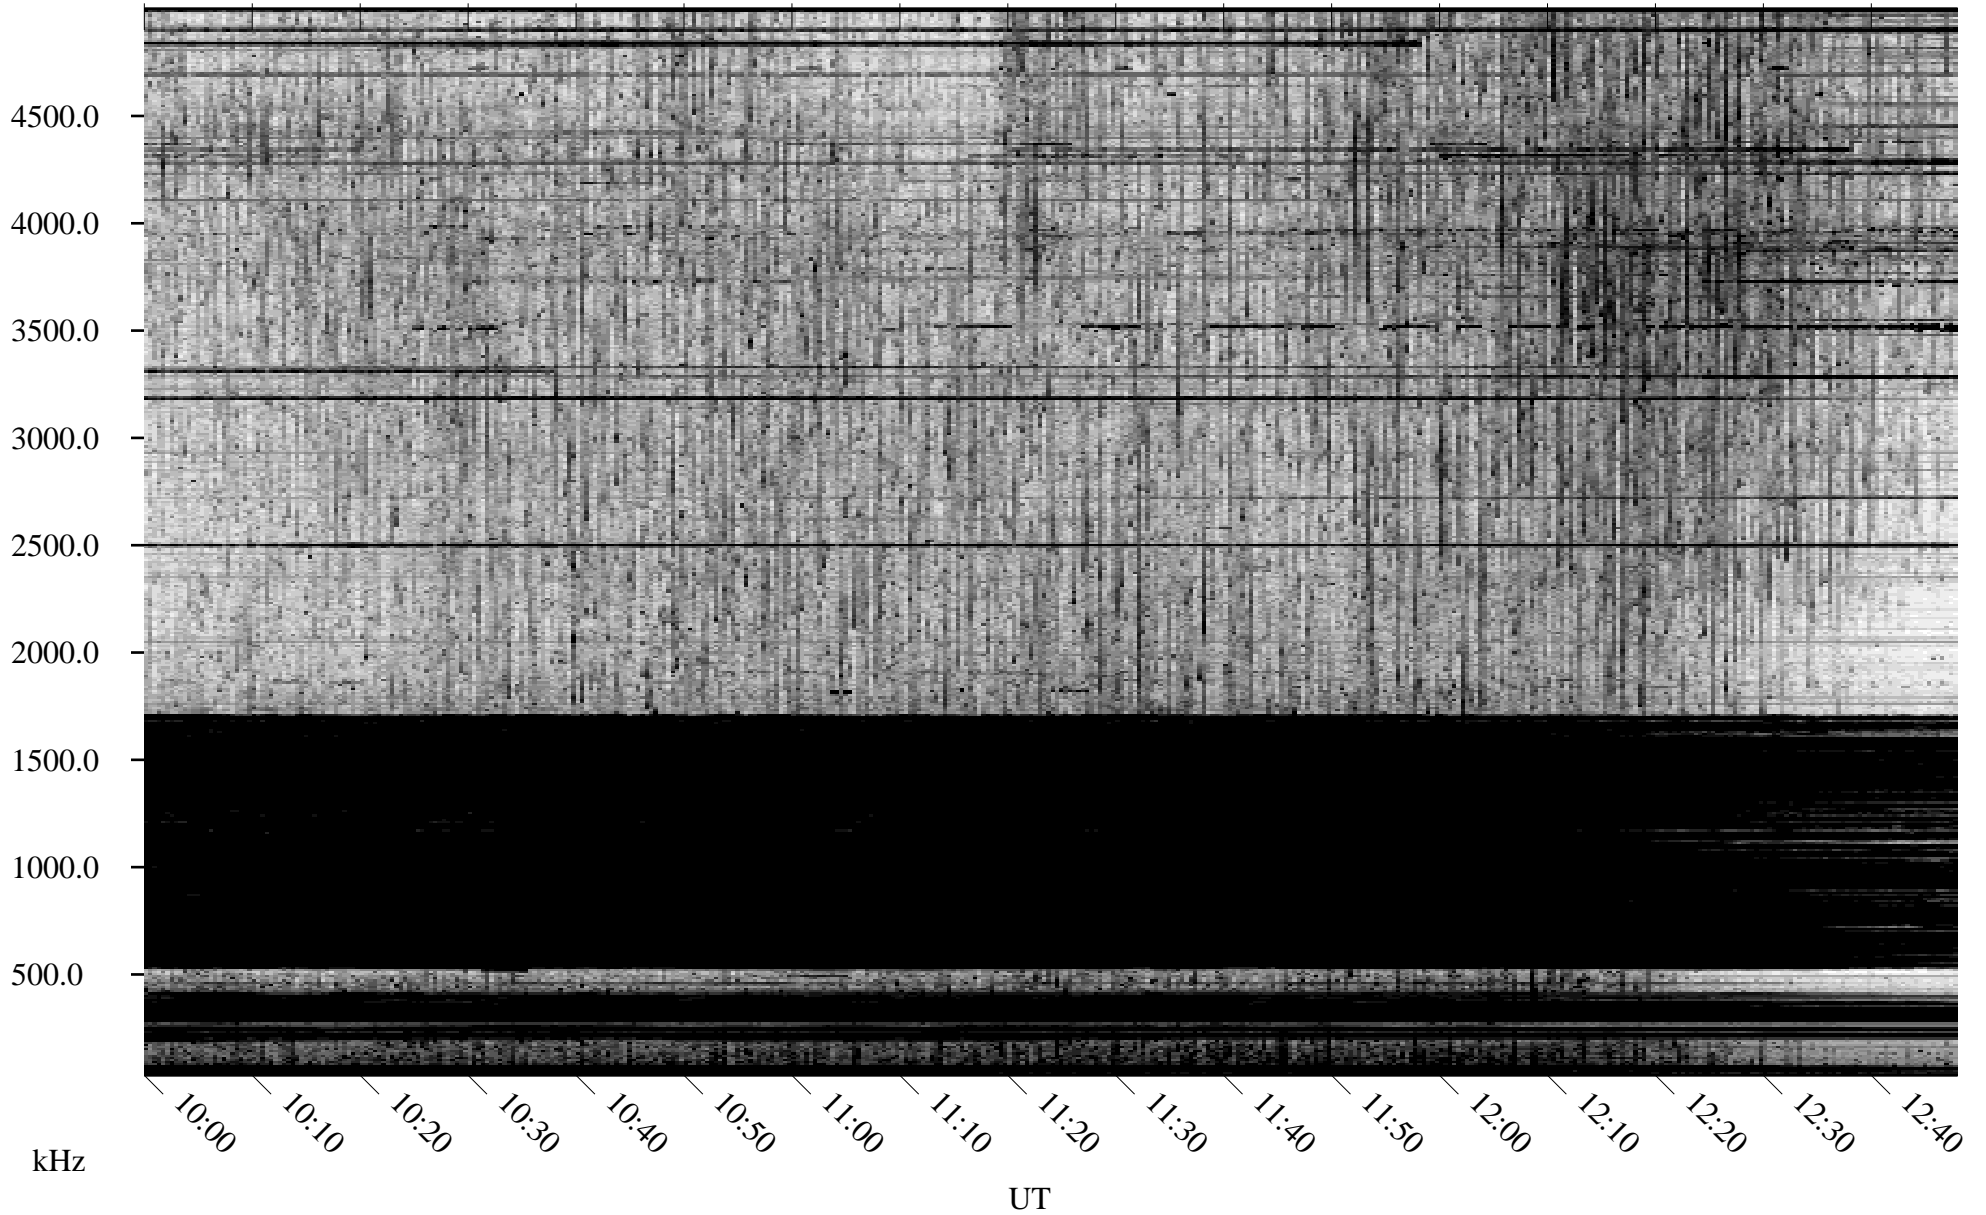

10/21/2010 Churchill, Manitoba

Linear Scale Black = 161 White = 15

ch10294l.r00SUm max_12

Page 1

10/21/2010 Churchill, Manitoba

Linear Scale Black = 161 White = 15

ch10294l.r00SUm max_12

Page 2

10/22/2010 Churchill, Manitoba

Linear Scale Black = 161 White = 15

ch10294l.r00SUm max_12

Page 3

10/22/2010 Churchill, Manitoba

Linear Scale Black = 161 White = 15

ch10294l.r00SUm max_12

Page 4

10/22/2010 Churchill, Manitoba

Linear Scale Black = 161 White = 15

ch10294l.r00SUm max_12

Page 5

10/22/2010 Churchill, Manitoba

Linear Scale Black = 161 White = 15

ch10294l.r00SUm max_12

Page 6

10/22/2010 Churchill, Manitoba

Linear Scale Black = 161 White = 15

ch10294l.r00SUm max_12

Page 7

10/22/2010 Churchill, Manitoba

Linear Scale Black = 161 White = 15

ch10294l.r00SUm max_12

Page 8