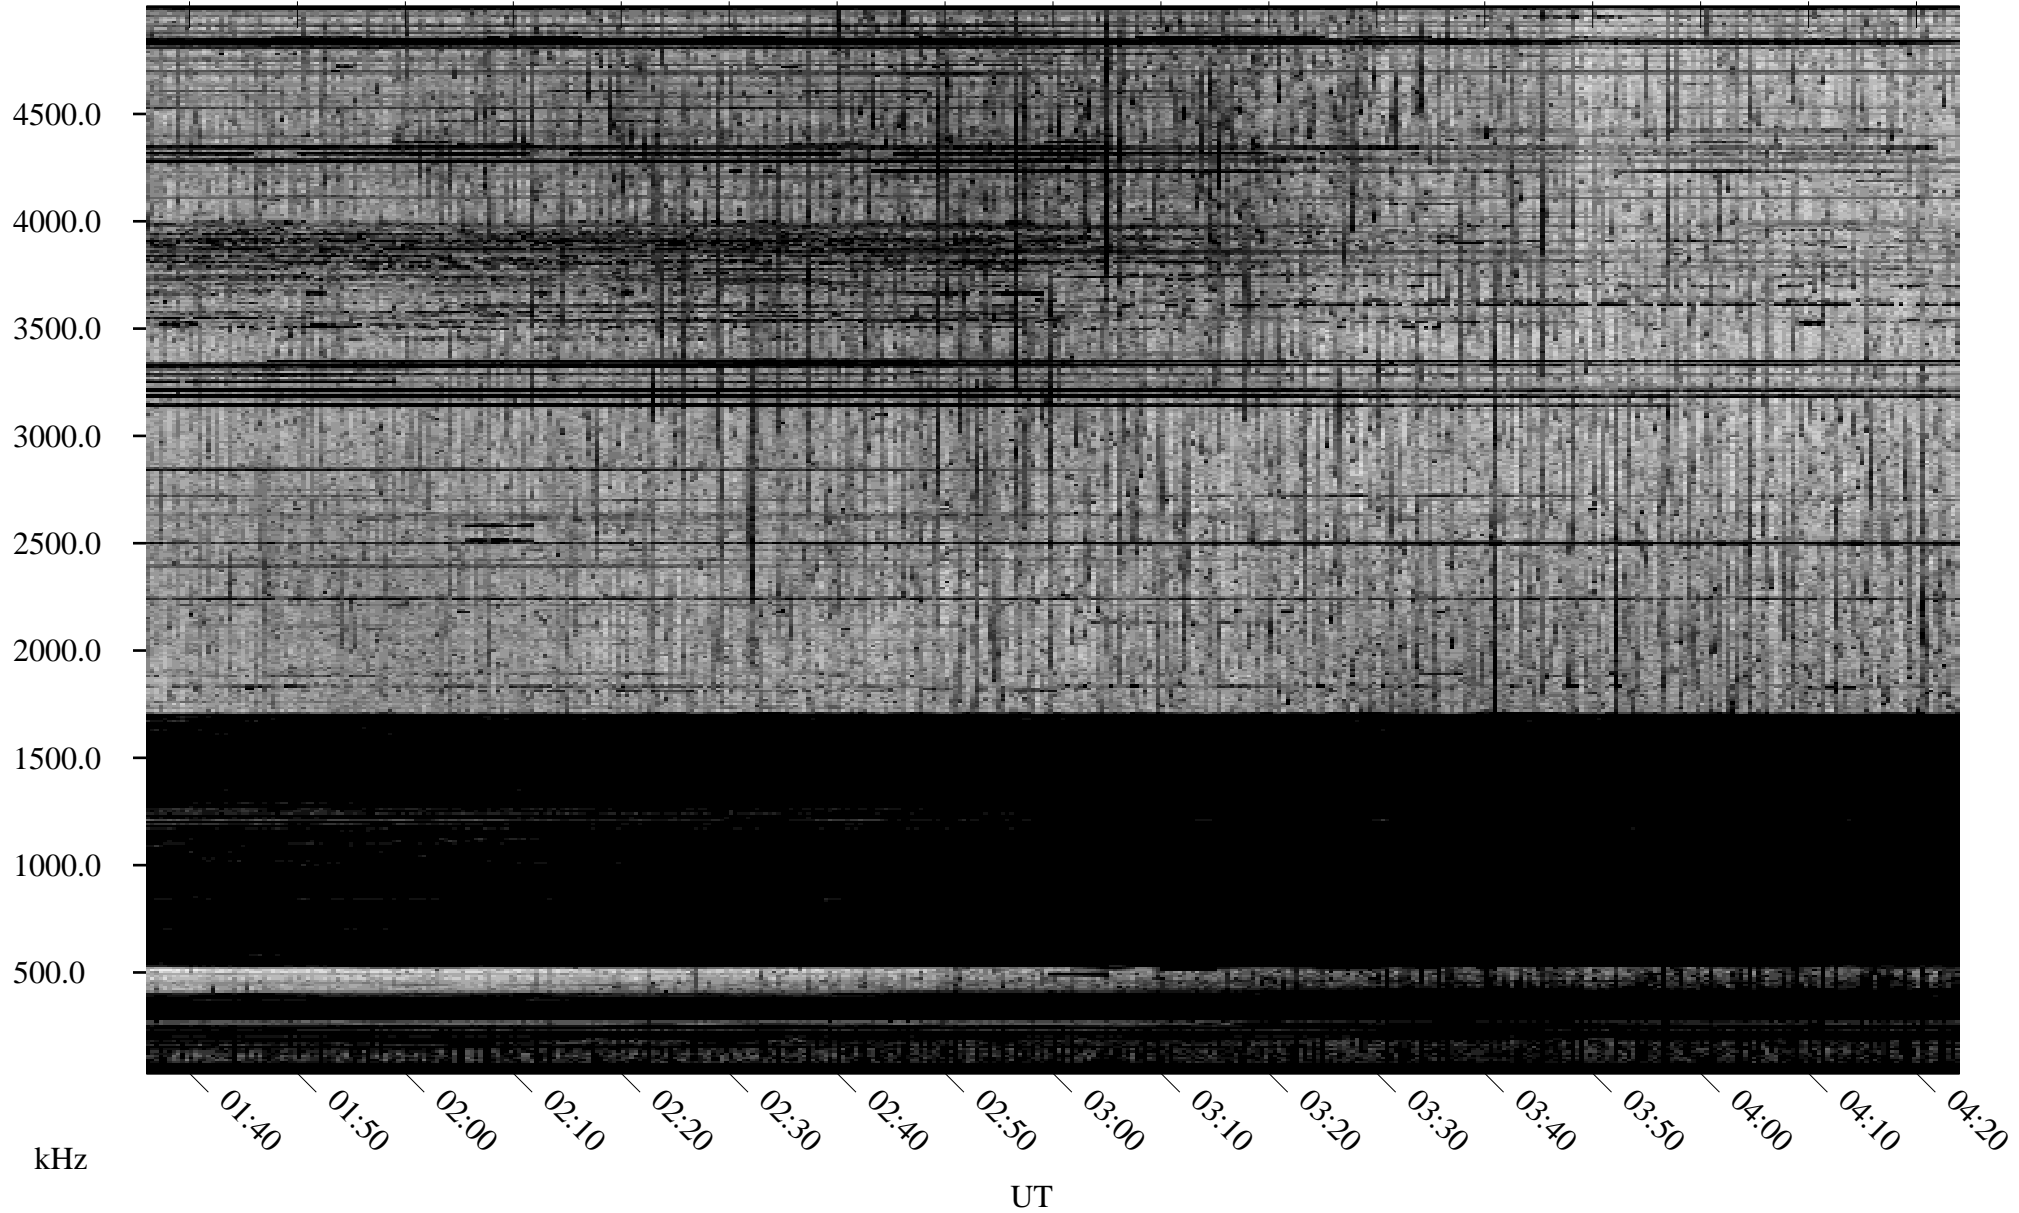

10/21/2010 Churchill, Manitoba

Linear Scale Black = 161 White = 15

ch10294l.r00SUm max_12

Page 1

10/21/2010 Churchill, Manitoba

Linear Scale Black = 161 White = 15

ch10294l.r00SUm max_12

Page 2

10/22/2010 Churchill, Manitoba

Linear Scale Black = 161 White = 15

ch10294l.r00SUm max_12

Page 3

10/22/2010 Churchill, Manitoba

Linear Scale Black = 161 White = 15

ch10294l.r00SUm max_12

Page 4

10/22/2010 Churchill, Manitoba

Linear Scale Black = 161 White = 15

ch10294l.r00SUm max_12

Page 5

10/22/2010 Churchill, Manitoba

Linear Scale Black = 161 White = 15

ch10294l.r00SUm max_12

Page 6

10/22/2010 Churchill, Manitoba

Linear Scale Black = 161 White = 15

ch10294l.r00SUm max_12

Page 7

10/22/2010 Churchill, Manitoba

Linear Scale Black = 161 White = 15

ch10294l.r00SUm max_12

Page 8