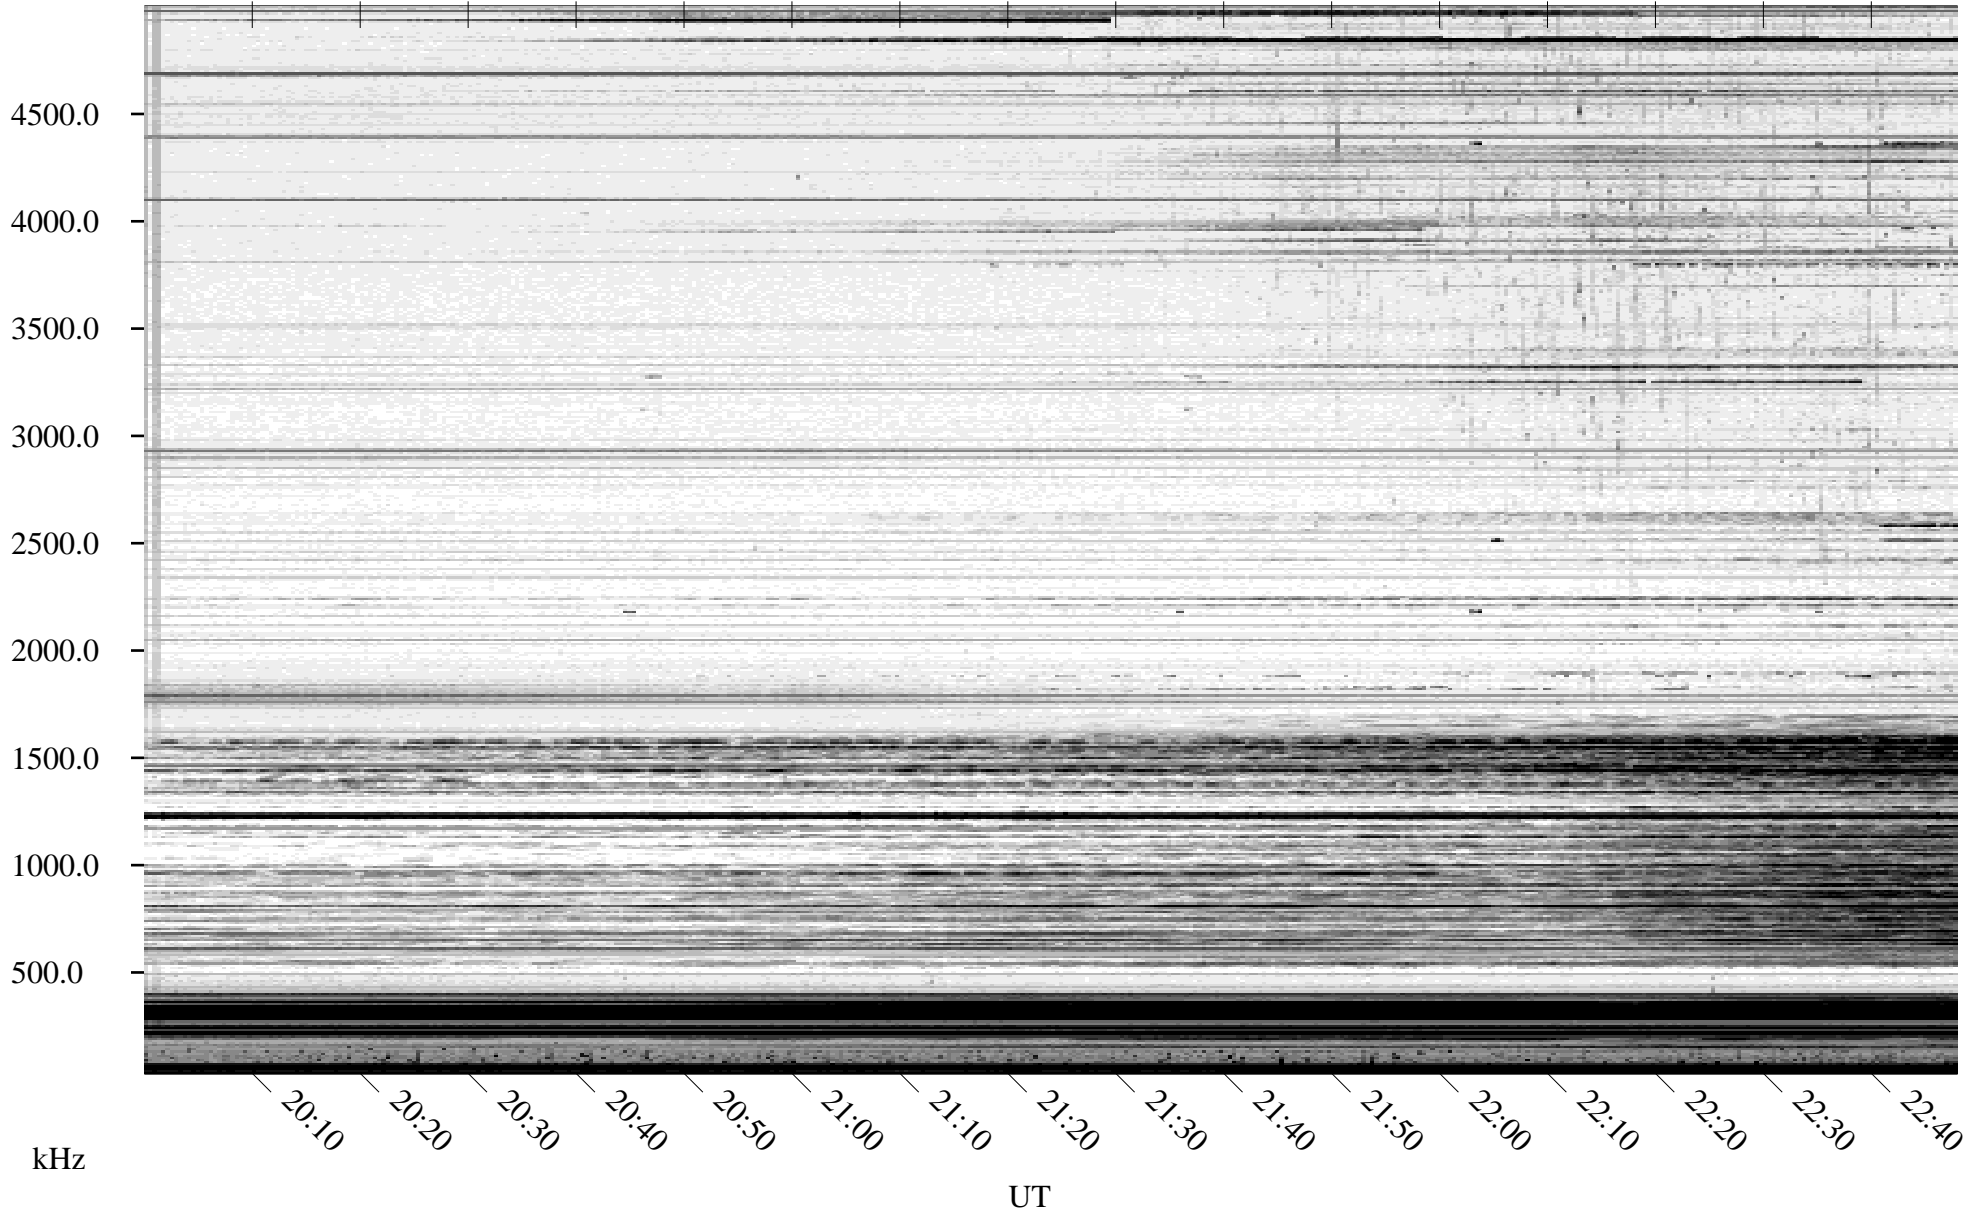

10/21/2010 Churchill, Manitoba

Linear Scale Black = 161 White = 15

ch10294l.r00SUm max_12

Page 1

10/21/2010 Churchill, Manitoba

Linear Scale Black = 161 White = 15

ch10294l.r00SUm max_12

Page 2

10/22/2010 Churchill, Manitoba

Linear Scale Black = 161 White = 15

ch10294l.r00SUm max_12

Page 3

10/22/2010 Churchill, Manitoba

Linear Scale Black = 161 White = 15

ch10294l.r00SUm max_12

Page 4

10/22/2010 Churchill, Manitoba

Linear Scale Black = 161 White = 15

ch10294l.r00SUm max_12

Page 5

10/22/2010 Churchill, Manitoba

Linear Scale Black = 161 White = 15

ch10294l.r00SUm max_12

Page 6

10/22/2010 Churchill, Manitoba

Linear Scale Black = 161 White = 15

ch10294l.r00SUm max_12

Page 7

10/22/2010 Churchill, Manitoba

Linear Scale Black = 161 White = 15

ch10294l.r00SUm max_12

Page 8