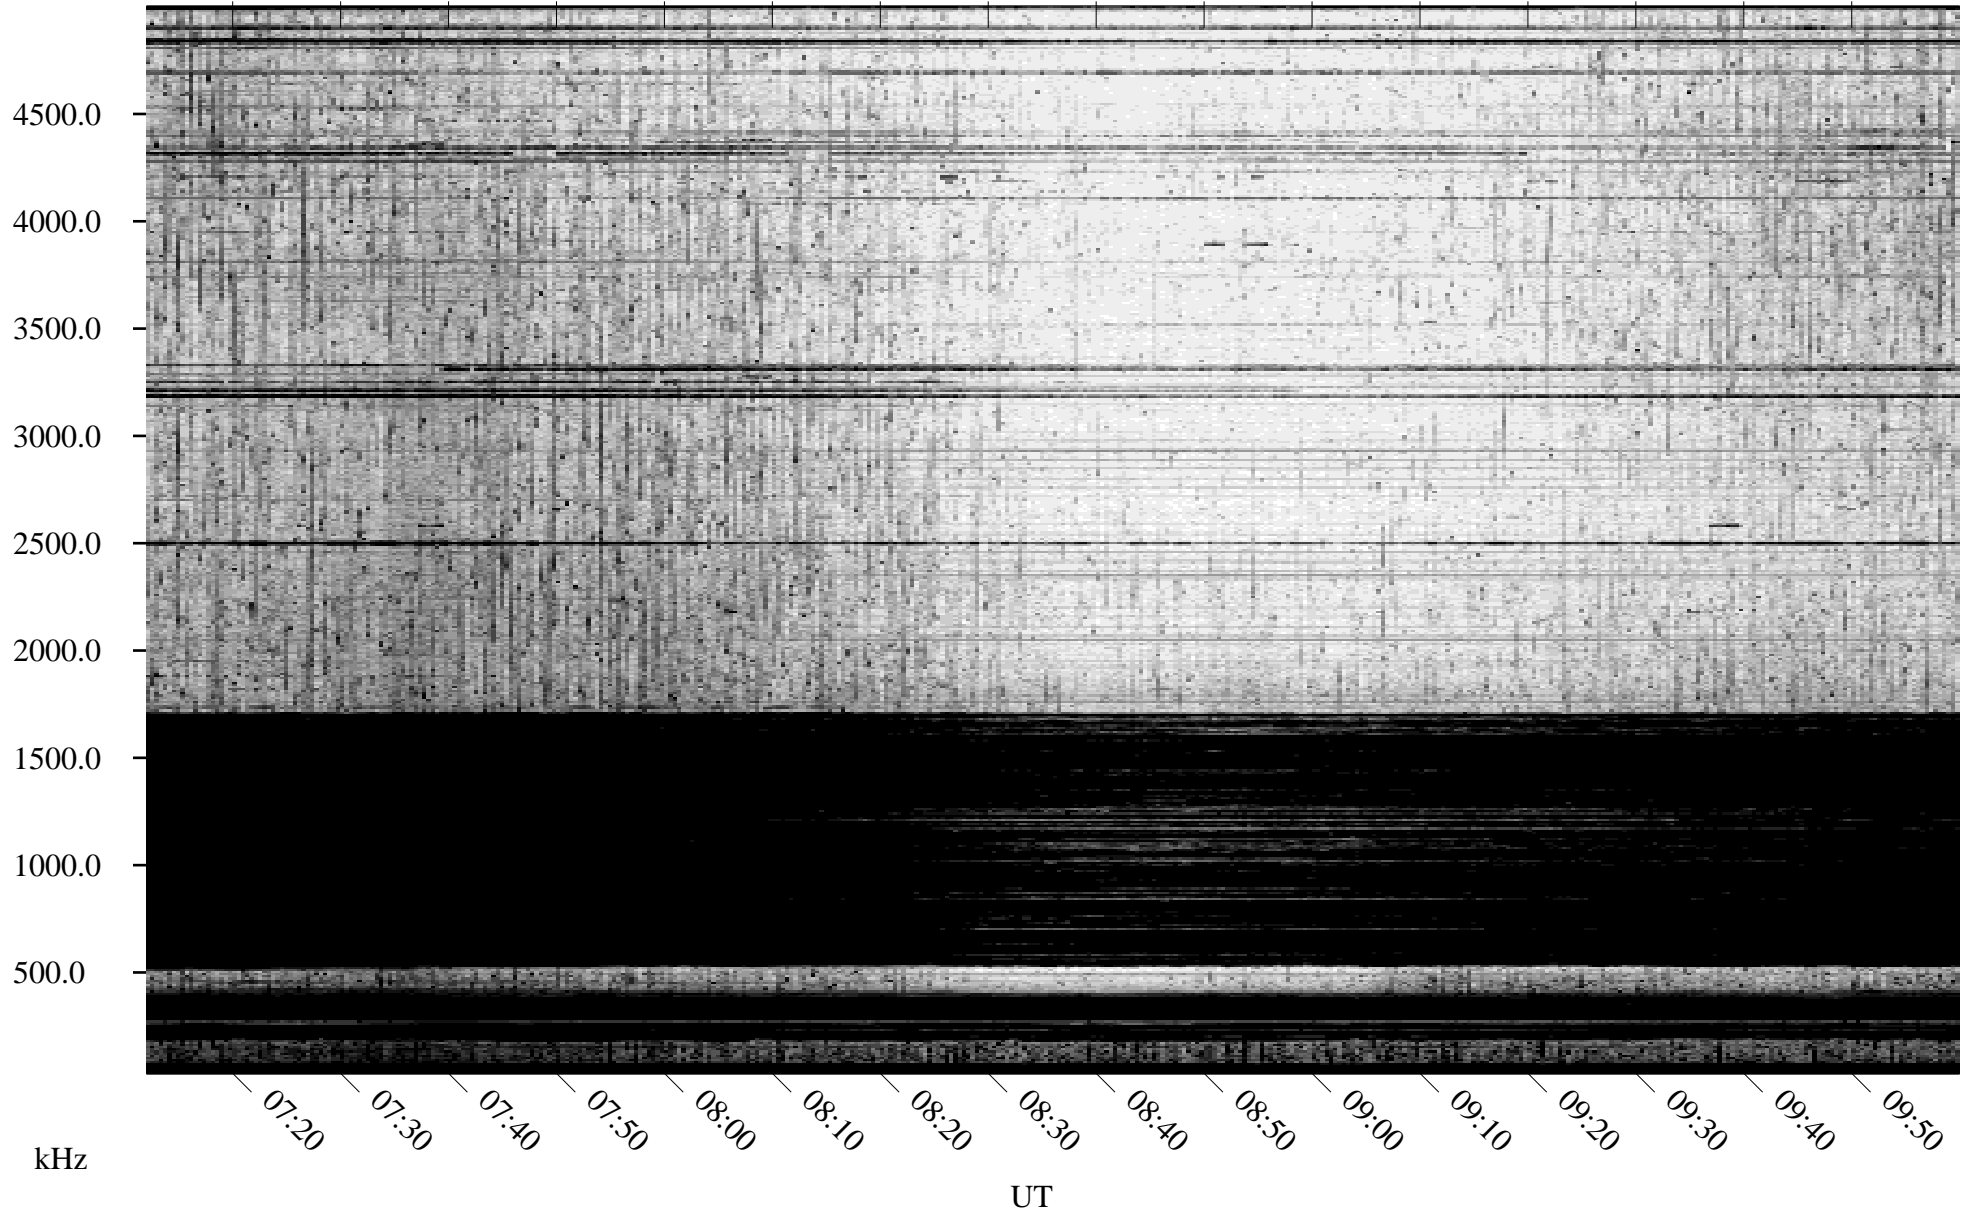

10/21/2010 Churchill, Manitoba

Linear Scale Black = 161 White = 15

ch10294l.r00SUm max_12

Page 1

10/21/2010 Churchill, Manitoba

Linear Scale Black = 161 White = 15

ch10294l.r00SUm max_12

Page 2

10/22/2010 Churchill, Manitoba

Linear Scale Black = 161 White = 15

ch10294l.r00SUm max_12

Page 3

10/22/2010 Churchill, Manitoba

Linear Scale Black = 161 White = 15

ch10294l.r00SUm max_12

Page 4

10/22/2010 Churchill, Manitoba

Linear Scale Black = 161 White = 15

ch10294l.r00SUm max_12

Page 5

10/22/2010 Churchill, Manitoba

Linear Scale Black = 161 White = 15

ch10294l.r00SUm max_12

Page 6

10/22/2010 Churchill, Manitoba

Linear Scale Black = 161 White = 15

ch10294l.r00SUm max_12

Page 7

10/22/2010 Churchill, Manitoba

Linear Scale Black = 161 White = 15

ch10294l.r00SUm max_12

Page 8