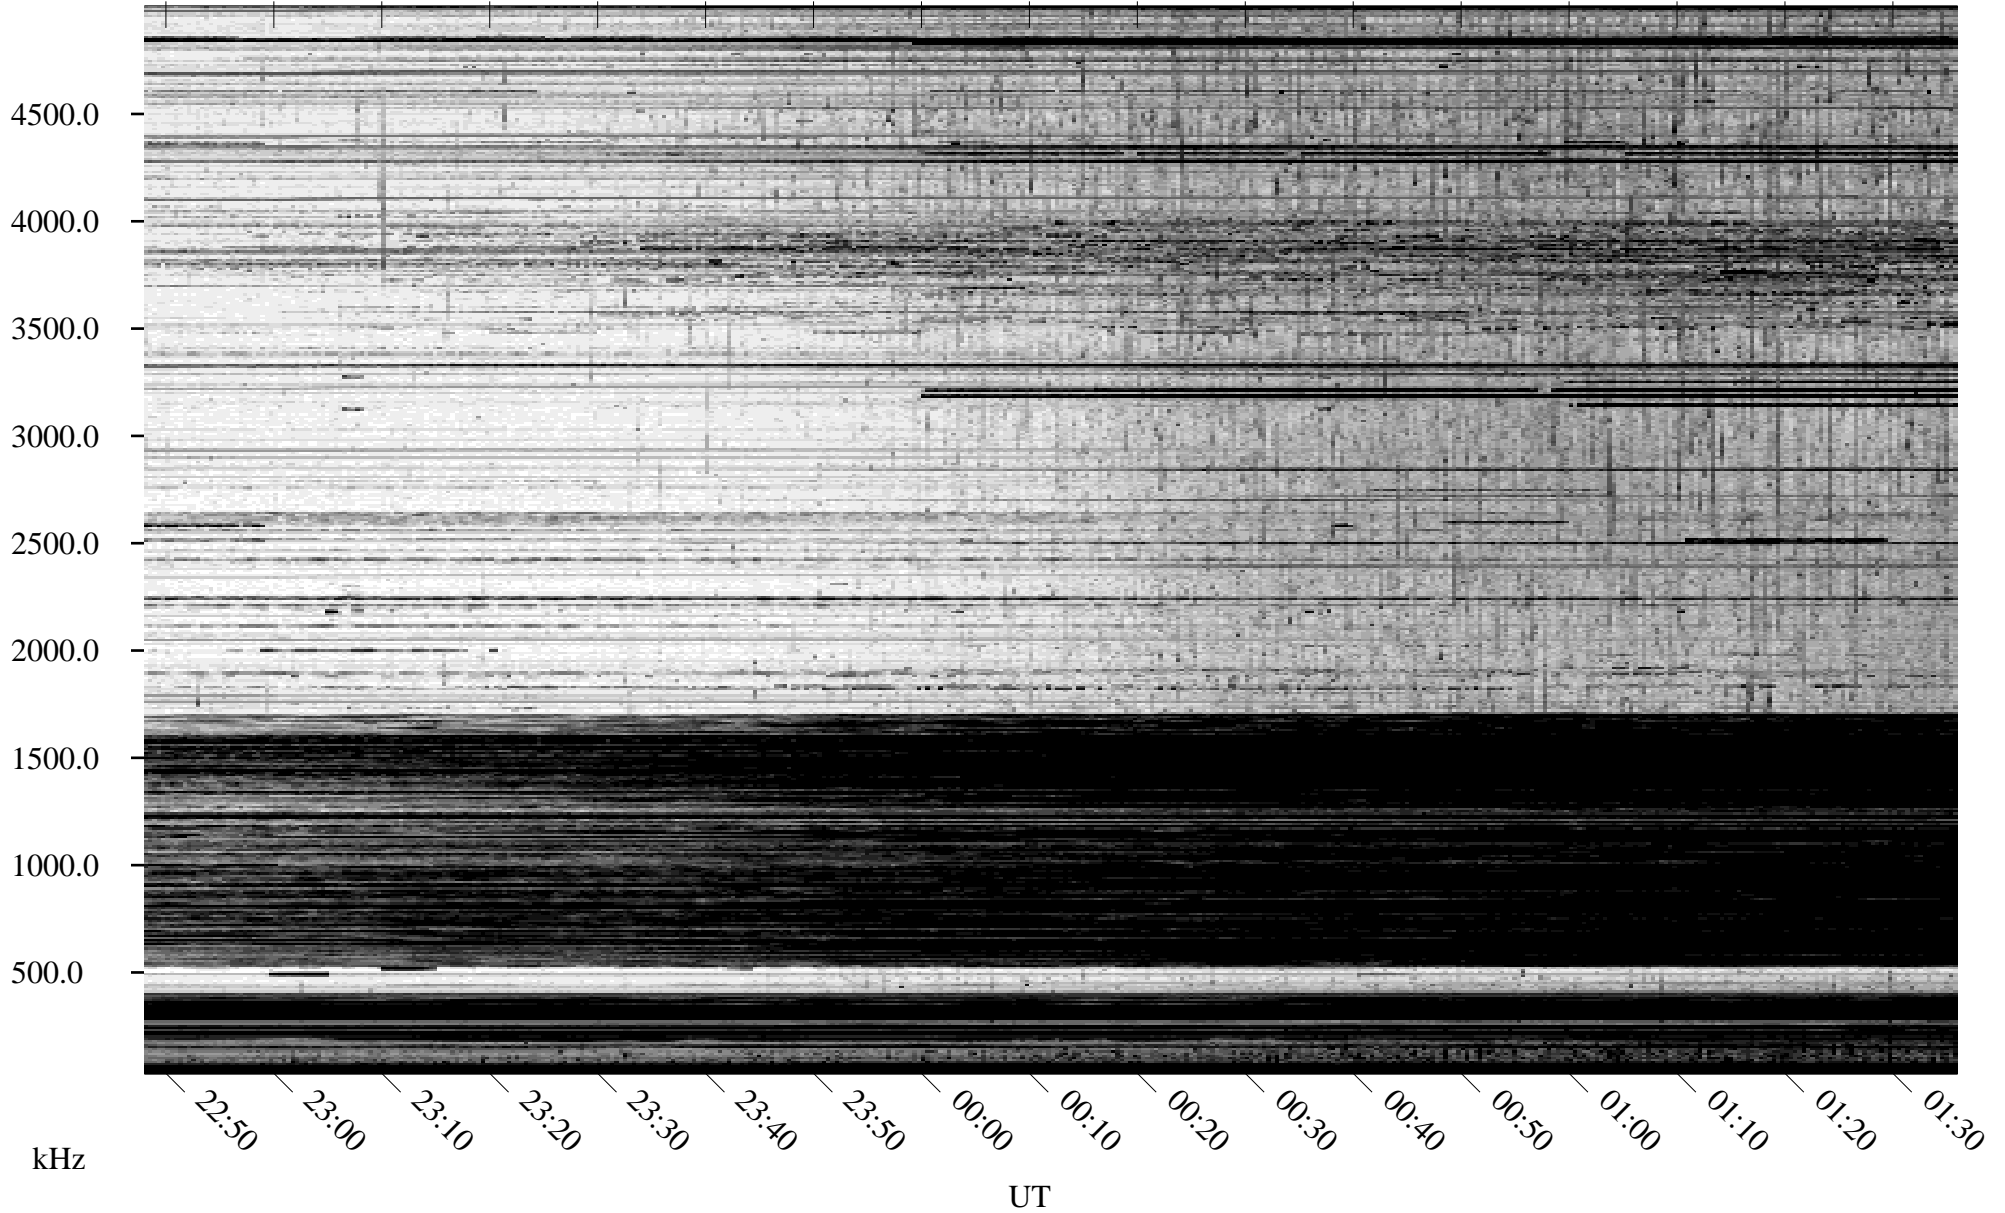

10/21/2010 Churchill, Manitoba

Linear Scale Black = 161 White = 15

ch10294l.r00SUm max_12

Page 1

10/21/2010 Churchill, Manitoba

Linear Scale Black = 161 White = 15

ch10294l.r00SUm max_12

Page 2

10/22/2010 Churchill, Manitoba

Linear Scale Black = 161 White = 15

ch10294l.r00SUm max_12

Page 3

10/22/2010 Churchill, Manitoba

Linear Scale Black = 161 White = 15

ch10294l.r00SUm max_12

Page 4

10/22/2010 Churchill, Manitoba

Linear Scale Black = 161 White = 15

ch10294l.r00SUm max_12

Page 5

10/22/2010 Churchill, Manitoba

Linear Scale Black = 161 White = 15

ch10294l.r00SUm max_12

Page 6

10/22/2010 Churchill, Manitoba

Linear Scale Black = 161 White = 15

ch10294l.r00SUm max_12

Page 7

10/22/2010 Churchill, Manitoba

Linear Scale Black = 161 White = 15

ch10294l.r00SUm max_12

Page 8