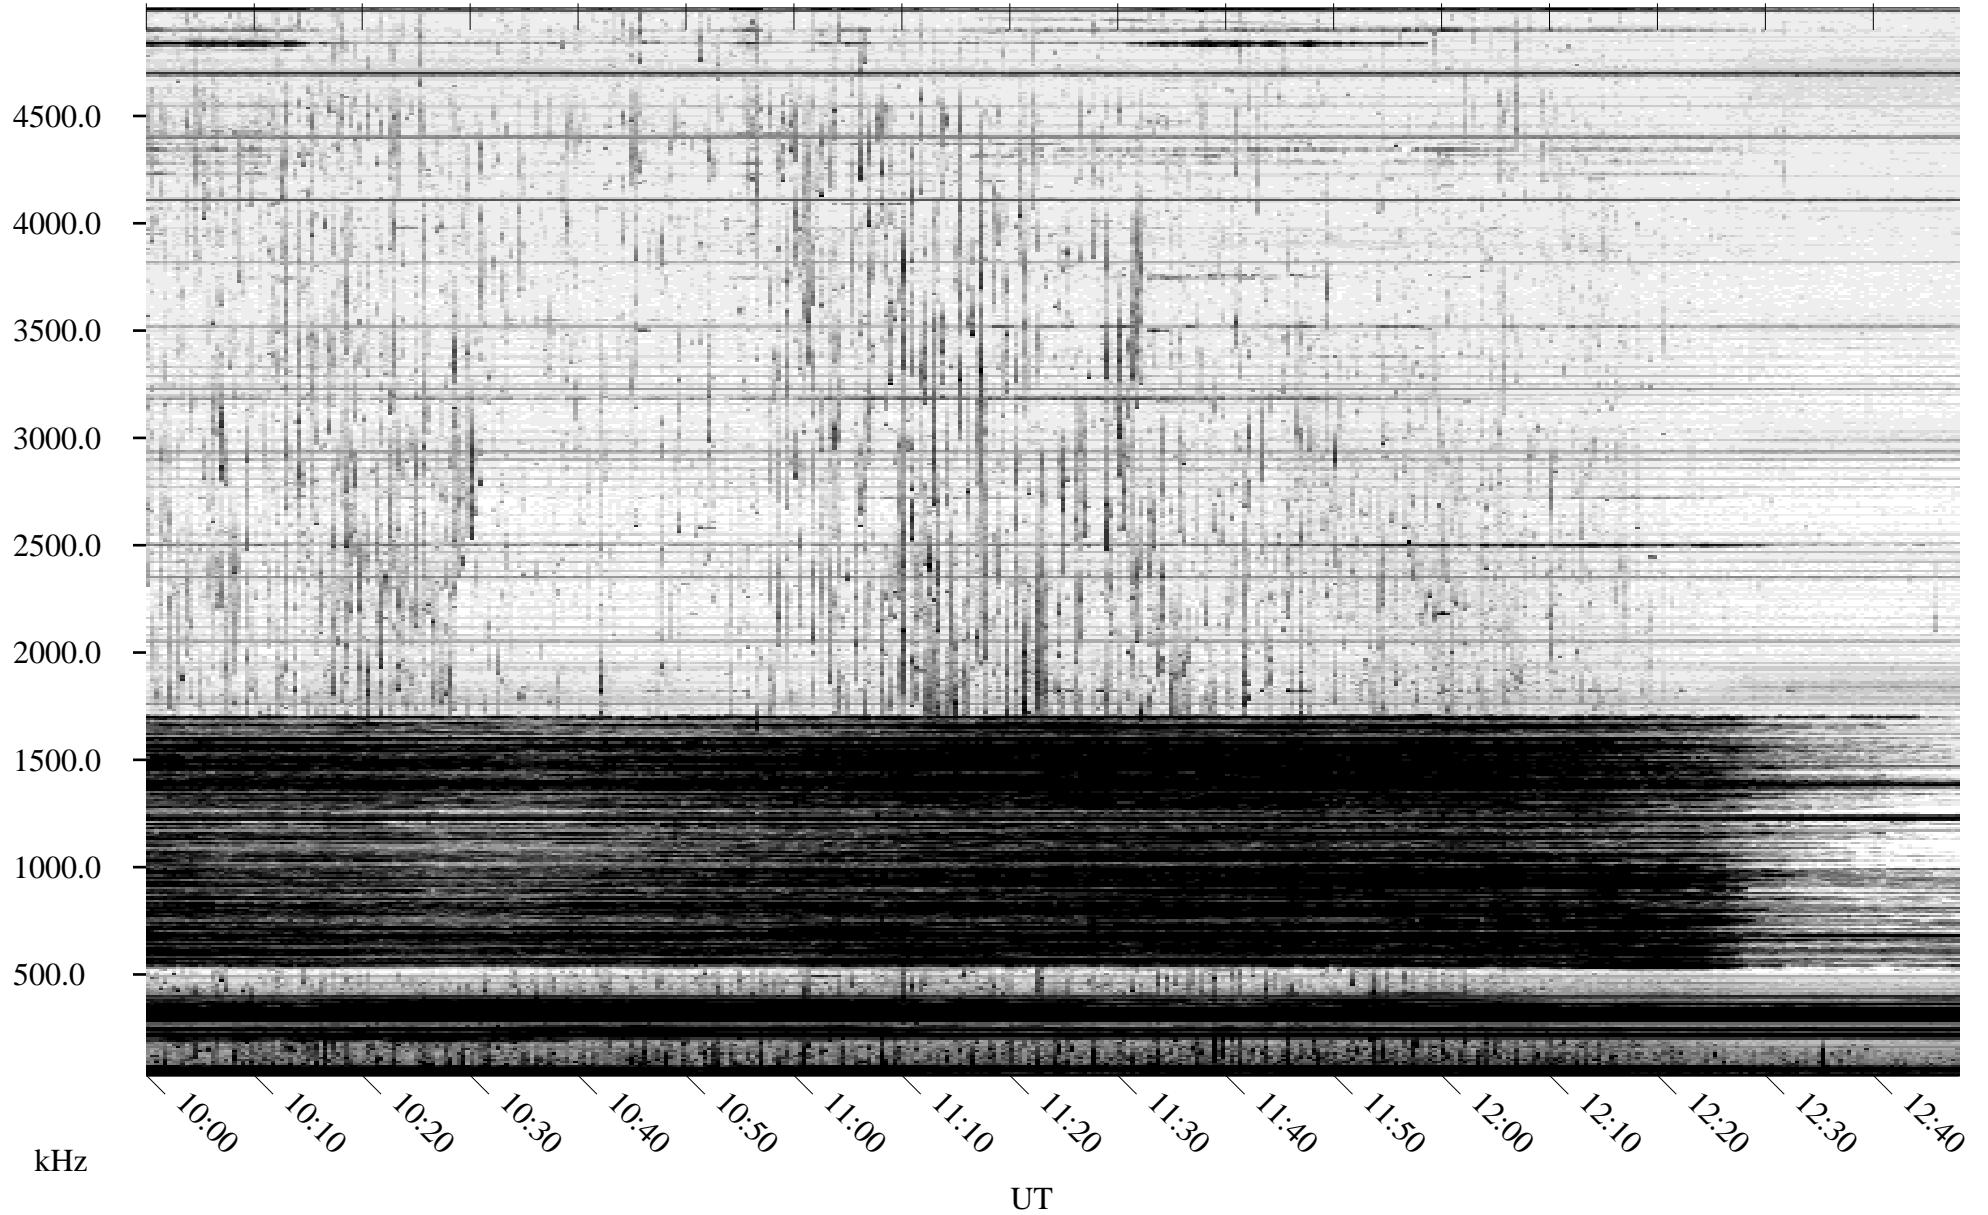

10/22/2010 Churchill, Manitoba

Linear Scale Black = 161 White = 15

ch10295l.r00SUm max_12

Page 1

10/22/2010 Churchill, Manitoba

Linear Scale Black = 161 White = 15

ch10295l.r00SUm max_12

Page 2

10/23/2010 Churchill, Manitoba

Linear Scale Black = 161 White = 15

ch10295l.r00SUm max_12

Page 3

10/23/2010 Churchill, Manitoba

Linear Scale Black = 161 White = 15

ch102951.r00SUm max_12

Page 4

10/23/2010 Churchill, Manitoba

Linear Scale Black = 161 White = 15

ch10295l.r00SUm max_12

Page 5

10/23/2010 Churchill, Manitoba

Linear Scale Black = 161 White = 15

ch10295l.r00SUm max_12

Page 6

10/23/2010 Churchill, Manitoba

Linear Scale Black = 161 White = 15

ch102951.r00SUm max_12

Page 7

10/23/2010 Churchill, Manitoba

Linear Scale Black = 161 White = 15

ch102951.r00SUm max_12