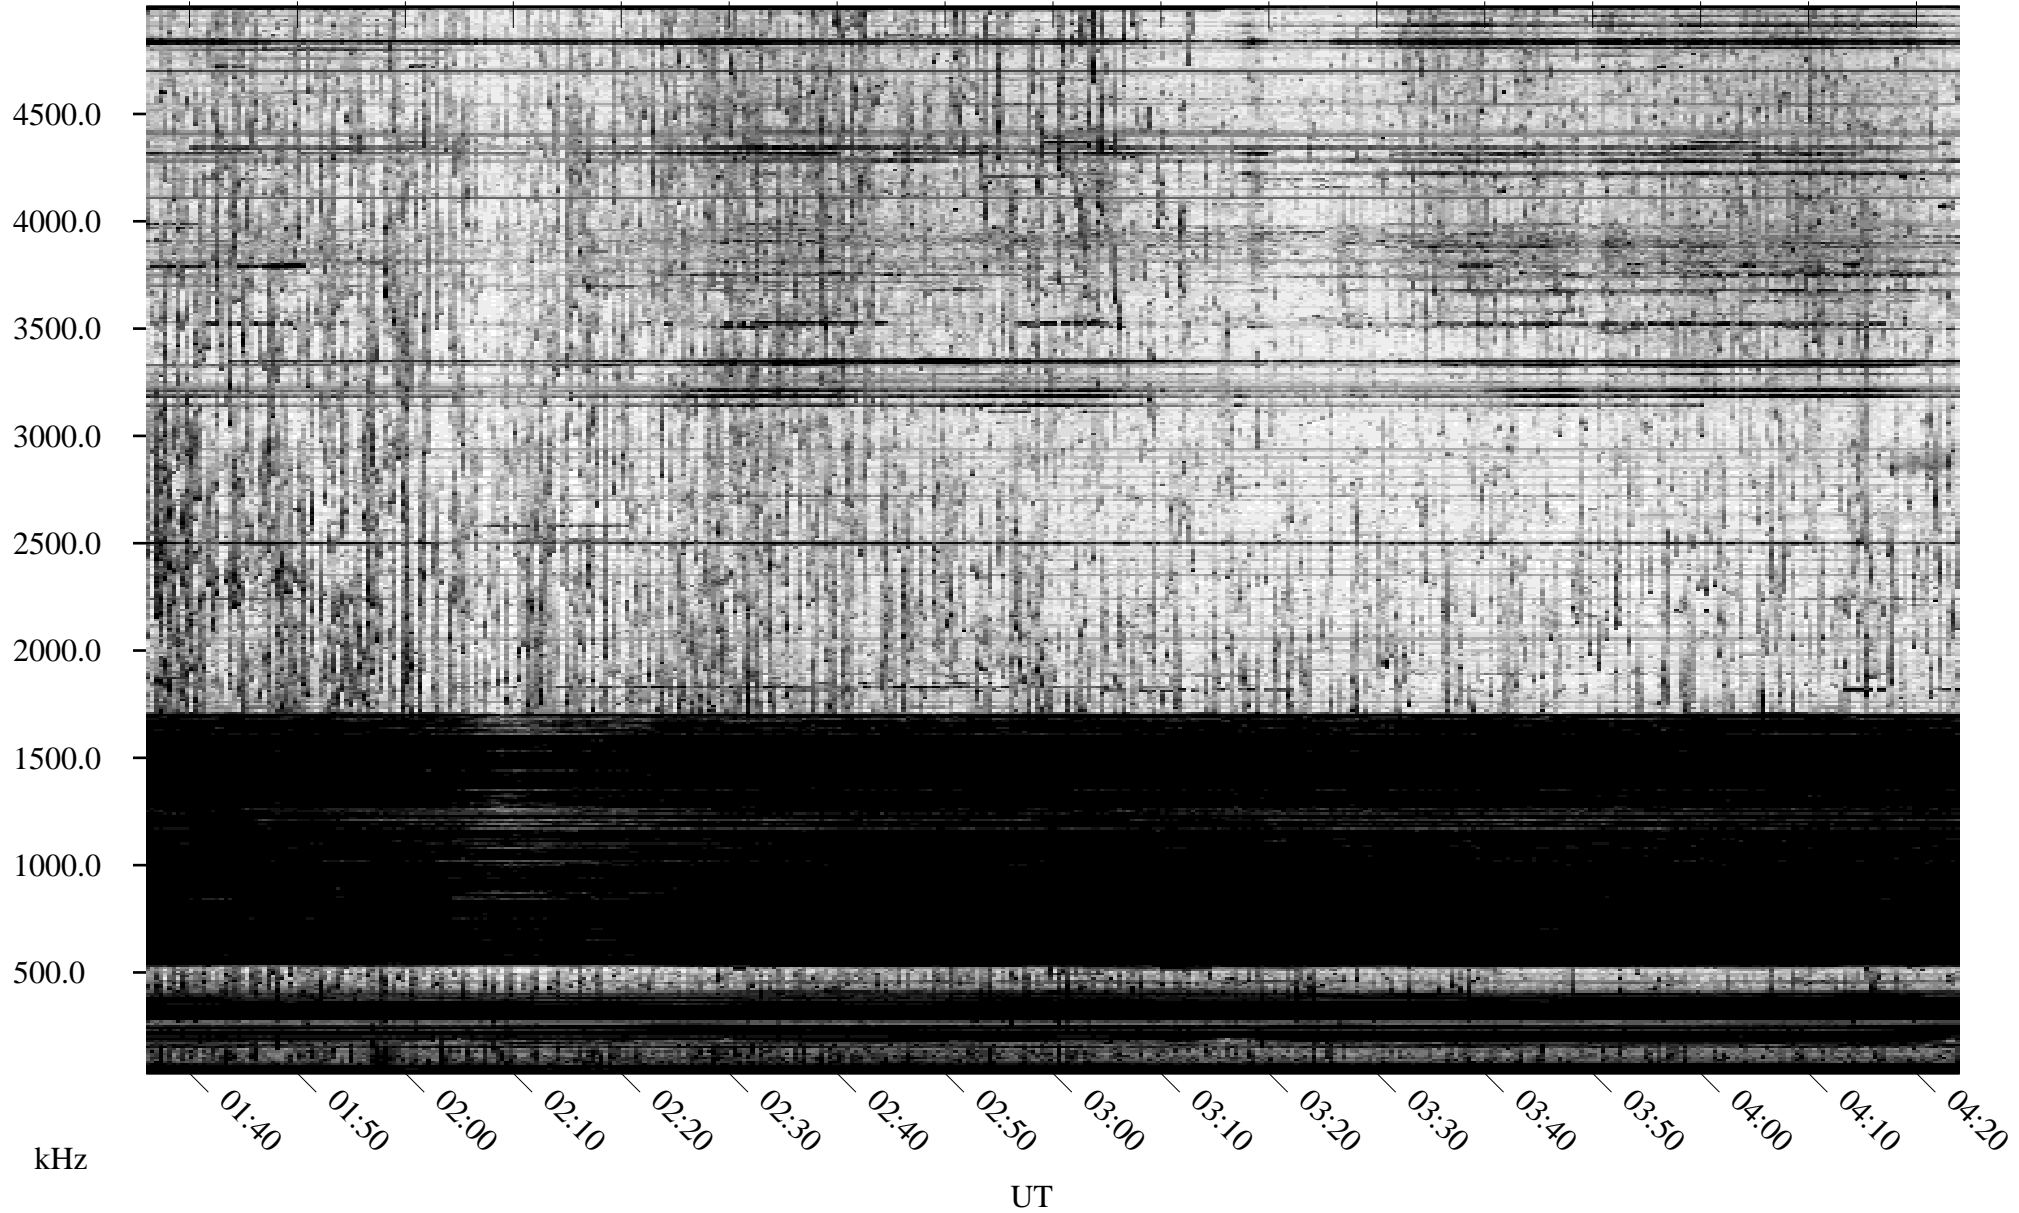

10/22/2010 Churchill, Manitoba

Linear Scale Black = 161 White = 15

ch10295l.r00SUm max_12

Page 1

10/22/2010 Churchill, Manitoba

Linear Scale Black = 161 White = 15

ch10295l.r00SUm max_12

Page 2

10/23/2010 Churchill, Manitoba

Linear Scale Black = 161 White = 15

ch10295l.r00SUm max_12

Page 3

10/23/2010 Churchill, Manitoba

Linear Scale Black = 161 White = 15

ch102951.r00SUm max_12

Page 4

10/23/2010 Churchill, Manitoba

Linear Scale Black = 161 White = 15

ch10295l.r00SUm max_12

Page 5

10/23/2010 Churchill, Manitoba

Linear Scale Black = 161 White = 15

ch10295l.r00SUm max_12

Page 6

10/23/2010 Churchill, Manitoba

Linear Scale Black = 161 White = 15

ch102951.r00SUm max_12

Page 7

10/23/2010 Churchill, Manitoba

Linear Scale Black = 161 White = 15

ch102951.r00SUm max_12