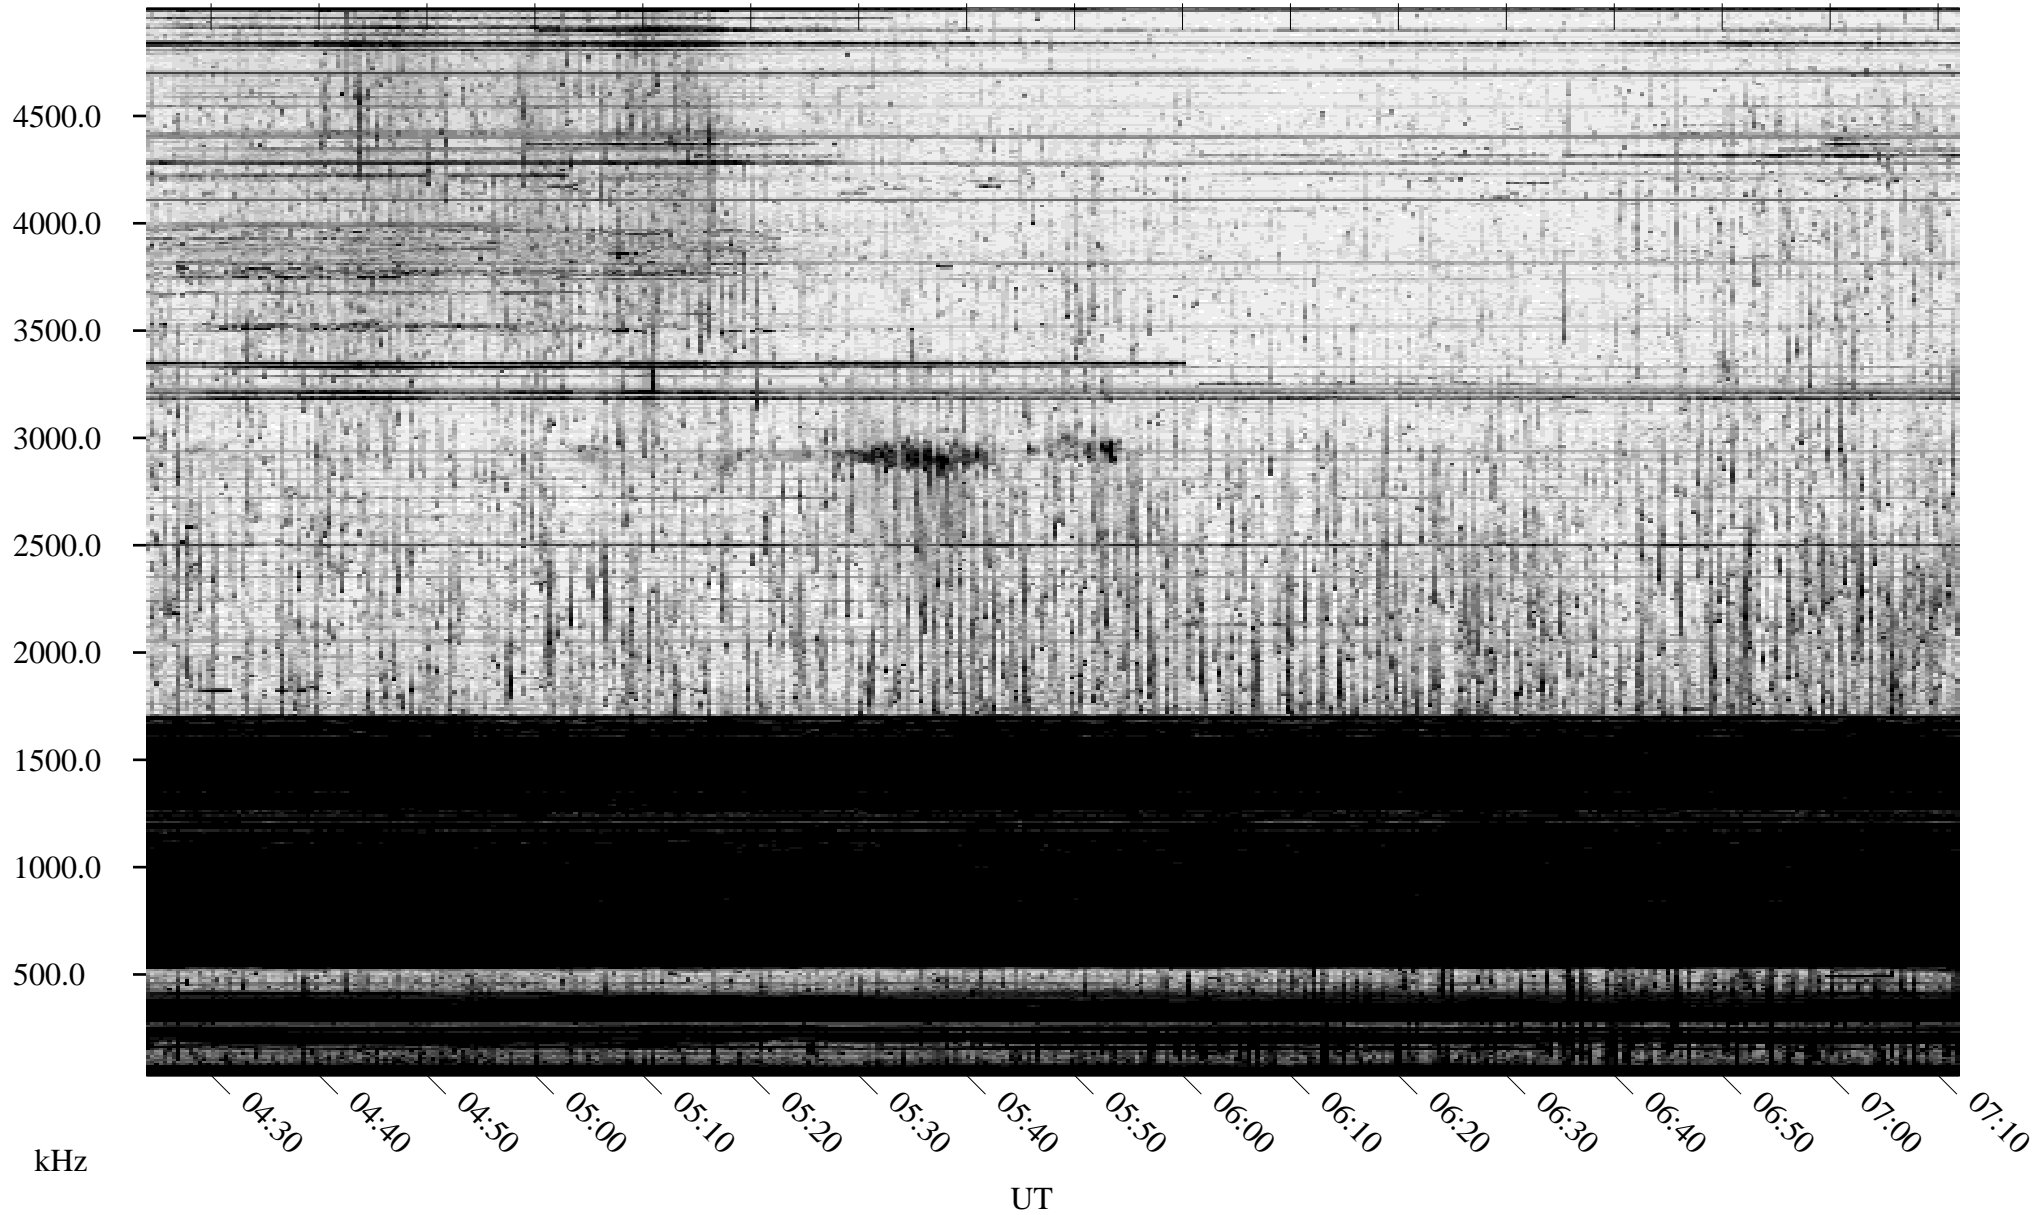

10/22/2010 Churchill, Manitoba

Linear Scale Black = 161 White = 15

ch10295l.r00SUm max_12

Page 1

10/22/2010 Churchill, Manitoba

Linear Scale Black = 161 White = 15

ch10295l.r00SUm max_12

Page 2

10/23/2010 Churchill, Manitoba

Linear Scale Black = 161 White = 15

ch10295l.r00SUm max_12

Page 3

10/23/2010 Churchill, Manitoba

Linear Scale Black = 161 White = 15

ch102951.r00SUm max_12

Page 4

10/23/2010 Churchill, Manitoba

Linear Scale Black = 161 White = 15

ch10295l.r00SUm max_12

Page 5

10/23/2010 Churchill, Manitoba

Linear Scale Black = 161 White = 15

ch10295l.r00SUm max_12

Page 6

10/23/2010 Churchill, Manitoba

Linear Scale Black = 161 White = 15

ch102951.r00SUm max_12

Page 7

10/23/2010 Churchill, Manitoba

Linear Scale Black = 161 White = 15

ch102951.r00SUm max_12