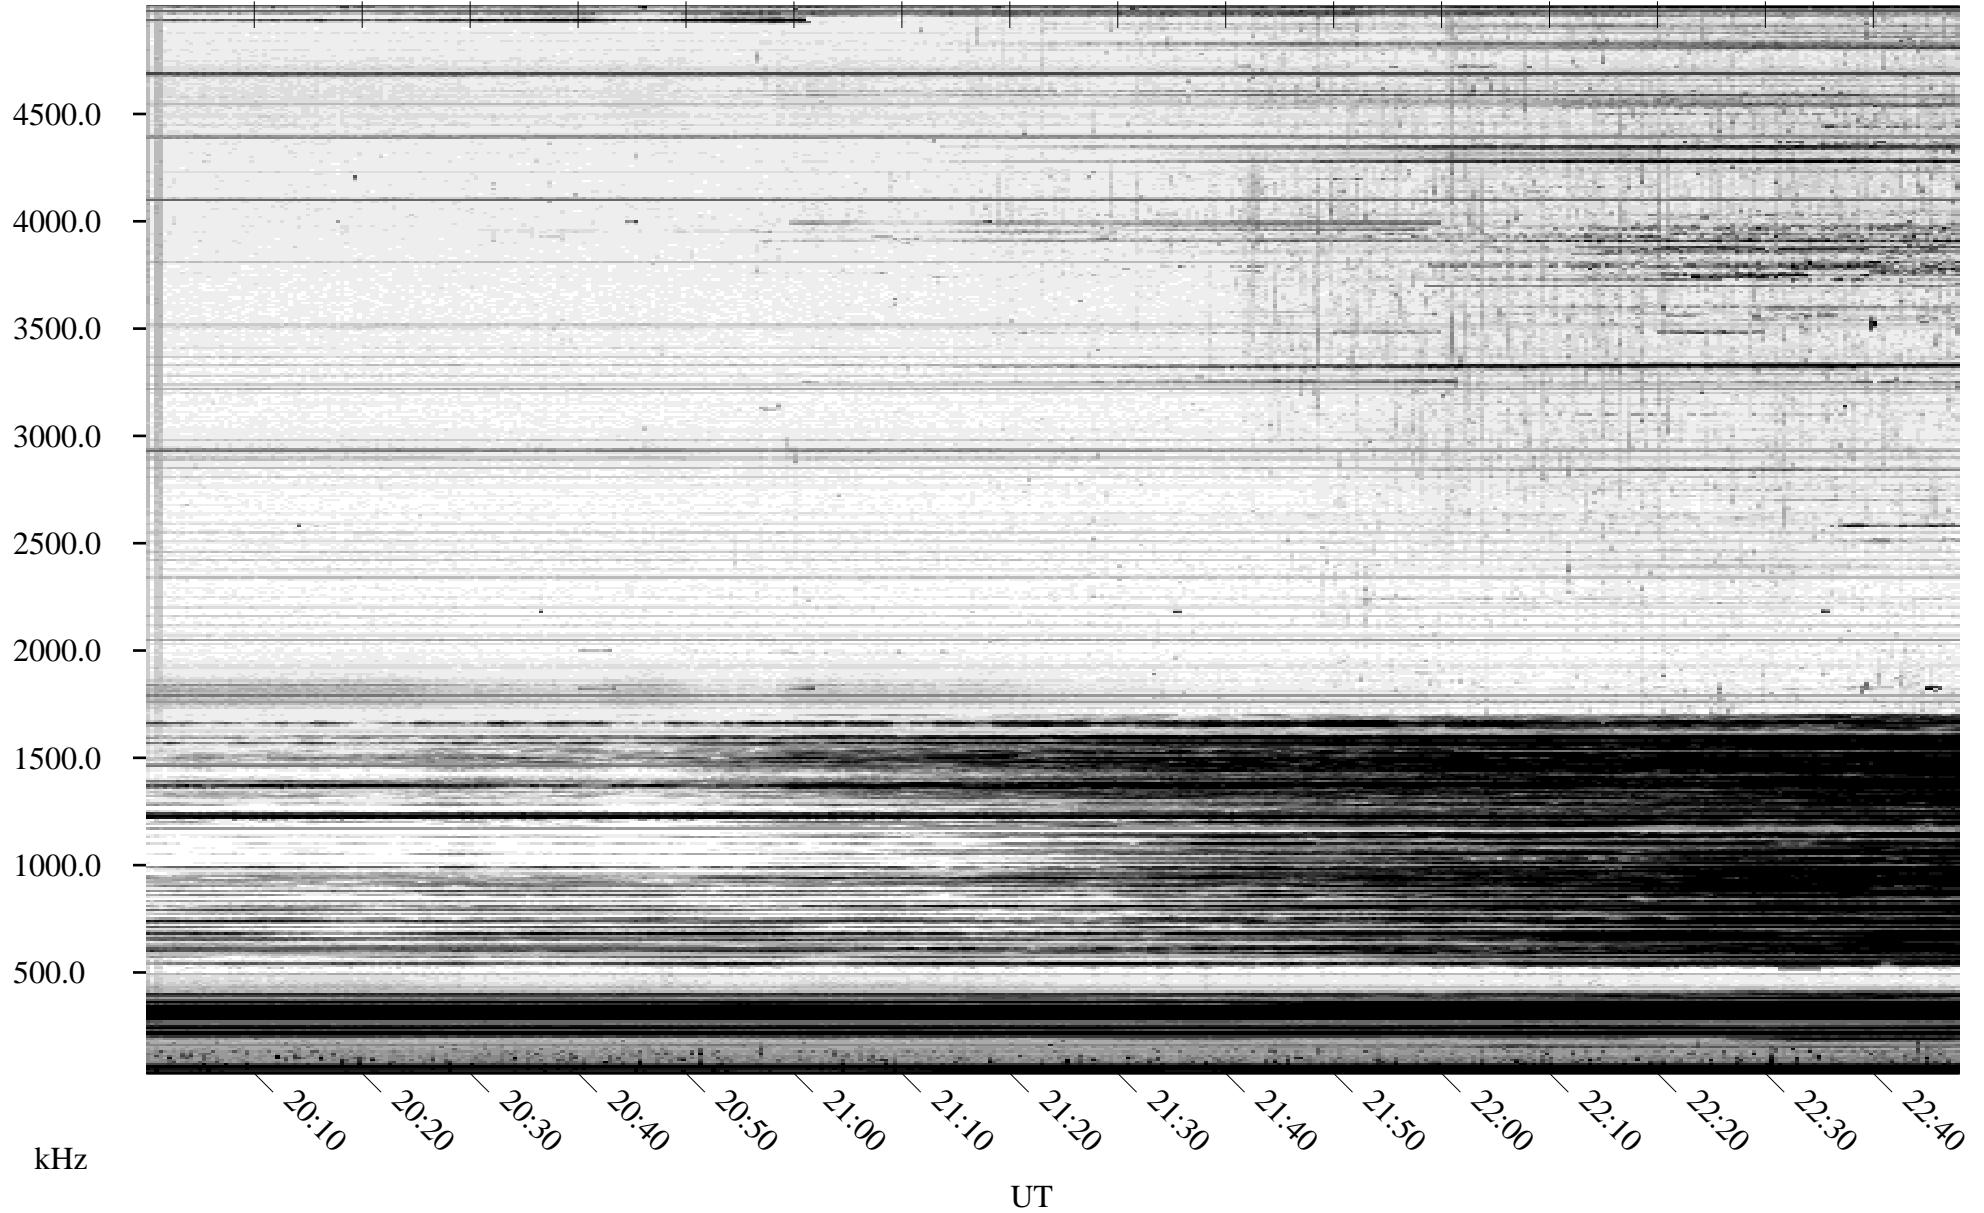

10/22/2010 Churchill, Manitoba

Linear Scale Black = 161 White = 15

ch10295l.r00SUm max_12

Page 1

10/22/2010 Churchill, Manitoba

Linear Scale Black = 161 White = 15

ch10295l.r00SUm max_12

Page 2

10/23/2010 Churchill, Manitoba

Linear Scale Black = 161 White = 15

ch10295l.r00SUm max_12

Page 3

10/23/2010 Churchill, Manitoba

Linear Scale Black = 161 White = 15

ch102951.r00SUm max_12

Page 4

10/23/2010 Churchill, Manitoba

Linear Scale Black = 161 White = 15

ch10295l.r00SUm max_12

Page 5

10/23/2010 Churchill, Manitoba

Linear Scale Black = 161 White = 15

ch10295l.r00SUm max_12

Page 6

10/23/2010 Churchill, Manitoba

Linear Scale Black = 161 White = 15

ch102951.r00SUm max_12

Page 7

10/23/2010 Churchill, Manitoba

Linear Scale Black = 161 White = 15

ch102951.r00SUm max_12