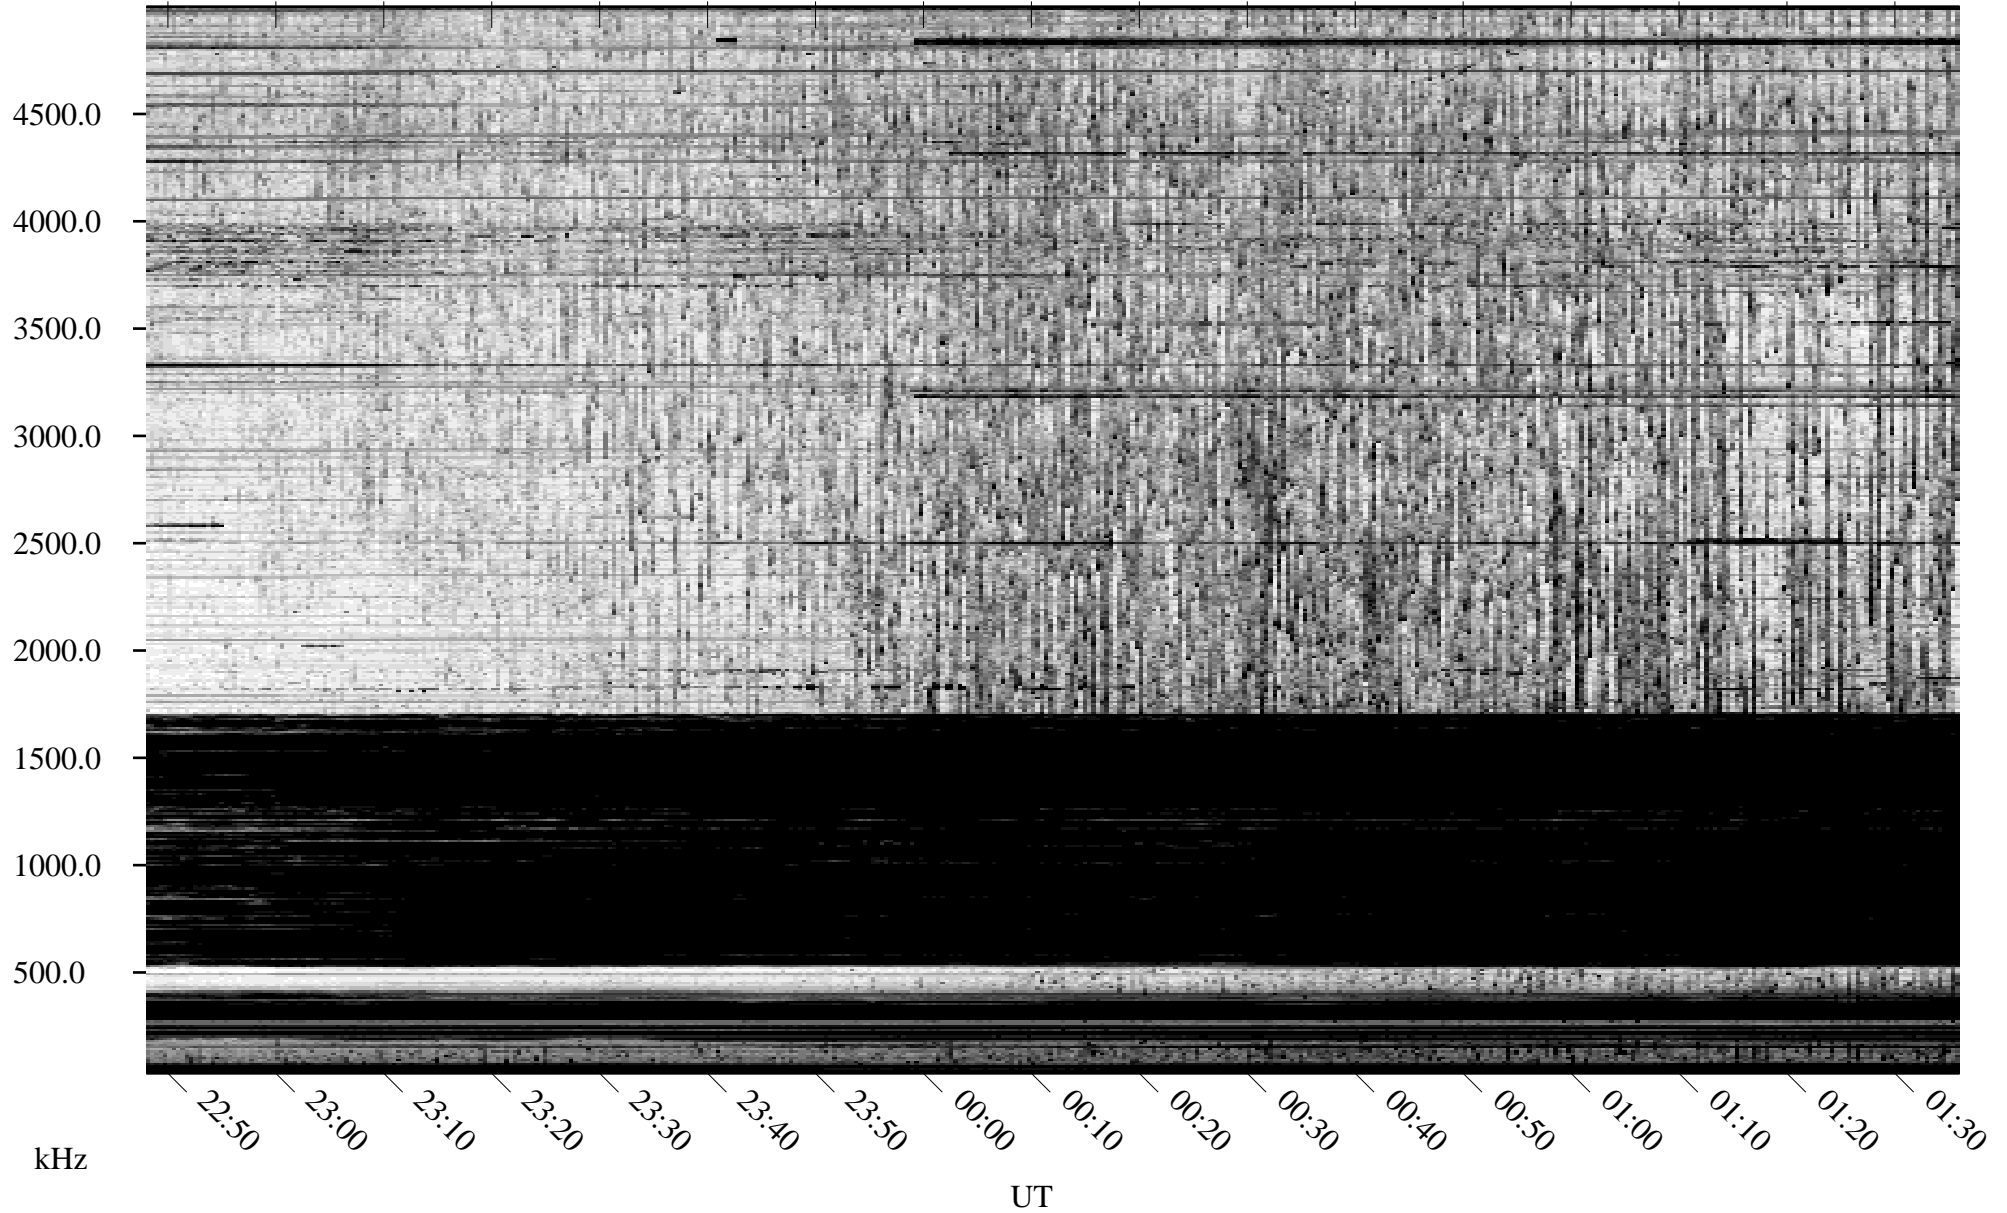

10/22/2010 Churchill, Manitoba

Linear Scale Black = 161 White = 15

ch10295l.r00SUm max_12

Page 1

10/22/2010 Churchill, Manitoba

Linear Scale Black = 161 White = 15

ch10295l.r00SUm max_12

Page 2

10/23/2010 Churchill, Manitoba

Linear Scale Black = 161 White = 15

ch10295l.r00SUm max_12

Page 3

10/23/2010 Churchill, Manitoba

Linear Scale Black = 161 White = 15

ch102951.r00SUm max_12

Page 4

10/23/2010 Churchill, Manitoba

Linear Scale Black = 161 White = 15

ch10295l.r00SUm max_12

Page 5

10/23/2010 Churchill, Manitoba

Linear Scale Black = 161 White = 15

ch10295l.r00SUm max_12

Page 6

10/23/2010 Churchill, Manitoba

Linear Scale Black = 161 White = 15

ch102951.r00SUm max_12

Page 7

10/23/2010 Churchill, Manitoba

Linear Scale Black = 161 White = 15

ch102951.r00SUm max_12