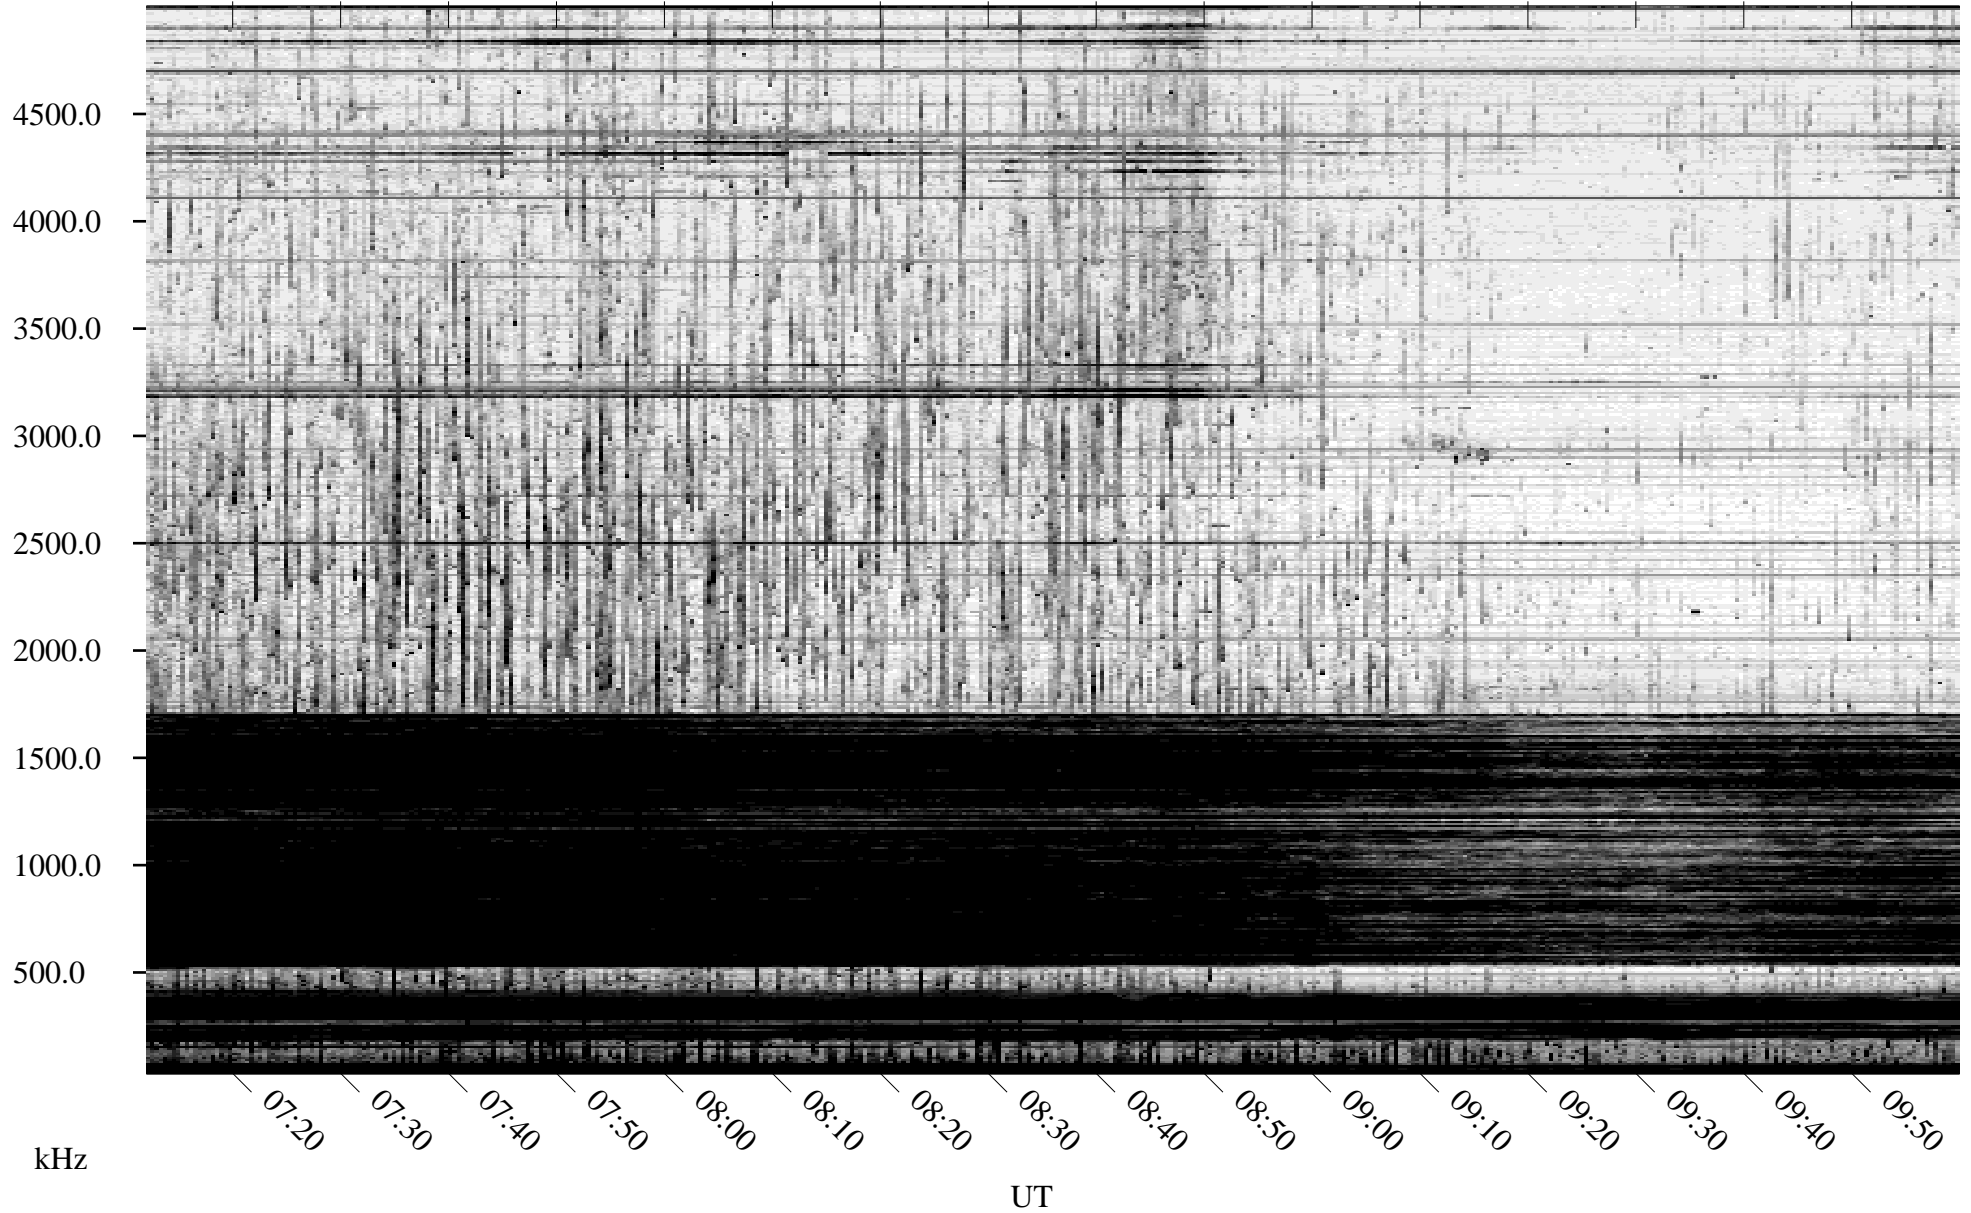

10/22/2010 Churchill, Manitoba

Linear Scale Black = 161 White = 15

ch10295l.r00SUm max_12

Page 1

10/22/2010 Churchill, Manitoba

Linear Scale Black = 161 White = 15

ch10295l.r00SUm max_12

Page 2

10/23/2010 Churchill, Manitoba

Linear Scale Black = 161 White = 15

ch10295l.r00SUm max_12

Page 3

10/23/2010 Churchill, Manitoba

Linear Scale Black = 161 White = 15

ch102951.r00SUm max_12

Page 4

10/23/2010 Churchill, Manitoba

Linear Scale Black = 161 White = 15

ch10295l.r00SUm max_12

Page 5

10/23/2010 Churchill, Manitoba

Linear Scale Black = 161 White = 15

ch10295l.r00SUm max_12

Page 6

10/23/2010 Churchill, Manitoba

Linear Scale Black = 161 White = 15

ch102951.r00SUm max_12

Page 7

10/23/2010 Churchill, Manitoba

Linear Scale Black = 161 White = 15

ch102951.r00SUm max_12