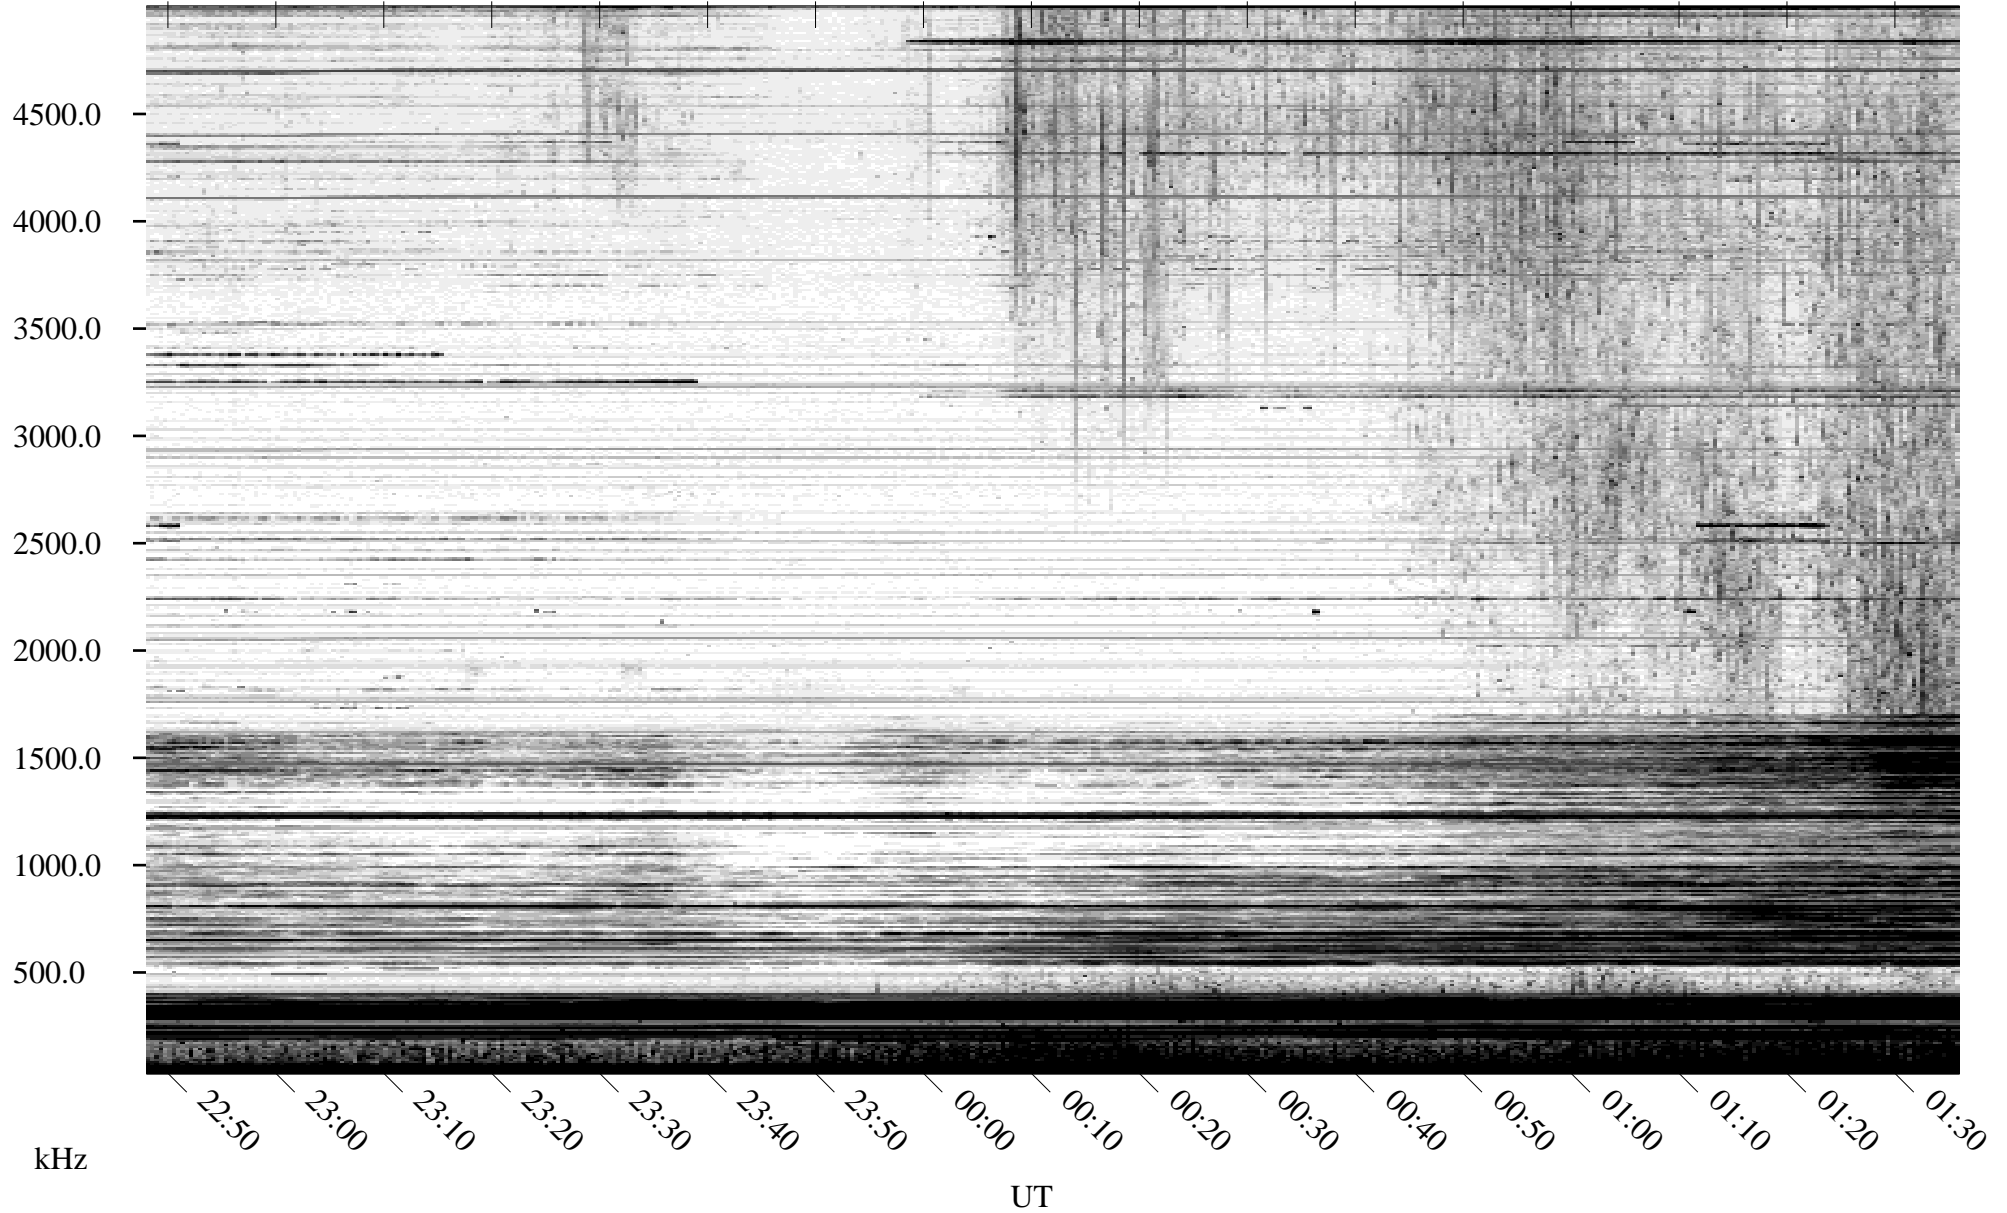

10/23/2010 Churchill, Manitoba

Linear Scale Black = 161 White = 15

ch10296l.r00SUm max_12

Page 1

10/23/2010 Churchill, Manitoba

Linear Scale Black = 161 White = 15

ch10296l.r00SUm max_12

Page 2

10/24/2010 Churchill, Manitoba

Linear Scale Black = 161 White = 15

ch10296l.r00SUm max_12

Page 3

10/24/2010 Churchill, Manitoba

Linear Scale Black = 161 White = 15

ch10296l.r00SUm max_12

Page 4

10/24/2010 Churchill, Manitoba

Linear Scale Black = 161 White = 15

ch10296l.r00SUm max_12

Page 5

10/24/2010 Churchill, Manitoba

Linear Scale Black = 161 White = 15

ch10296l.r00SUm max_12

Page 6

10/24/2010 Churchill, Manitoba

Linear Scale Black = 161 White = 15

ch10296l.r00SUm max_12

Page 7

10/24/2010 Churchill, Manitoba

Linear Scale Black = 161 White = 15

ch10296l.r00SUm max_12