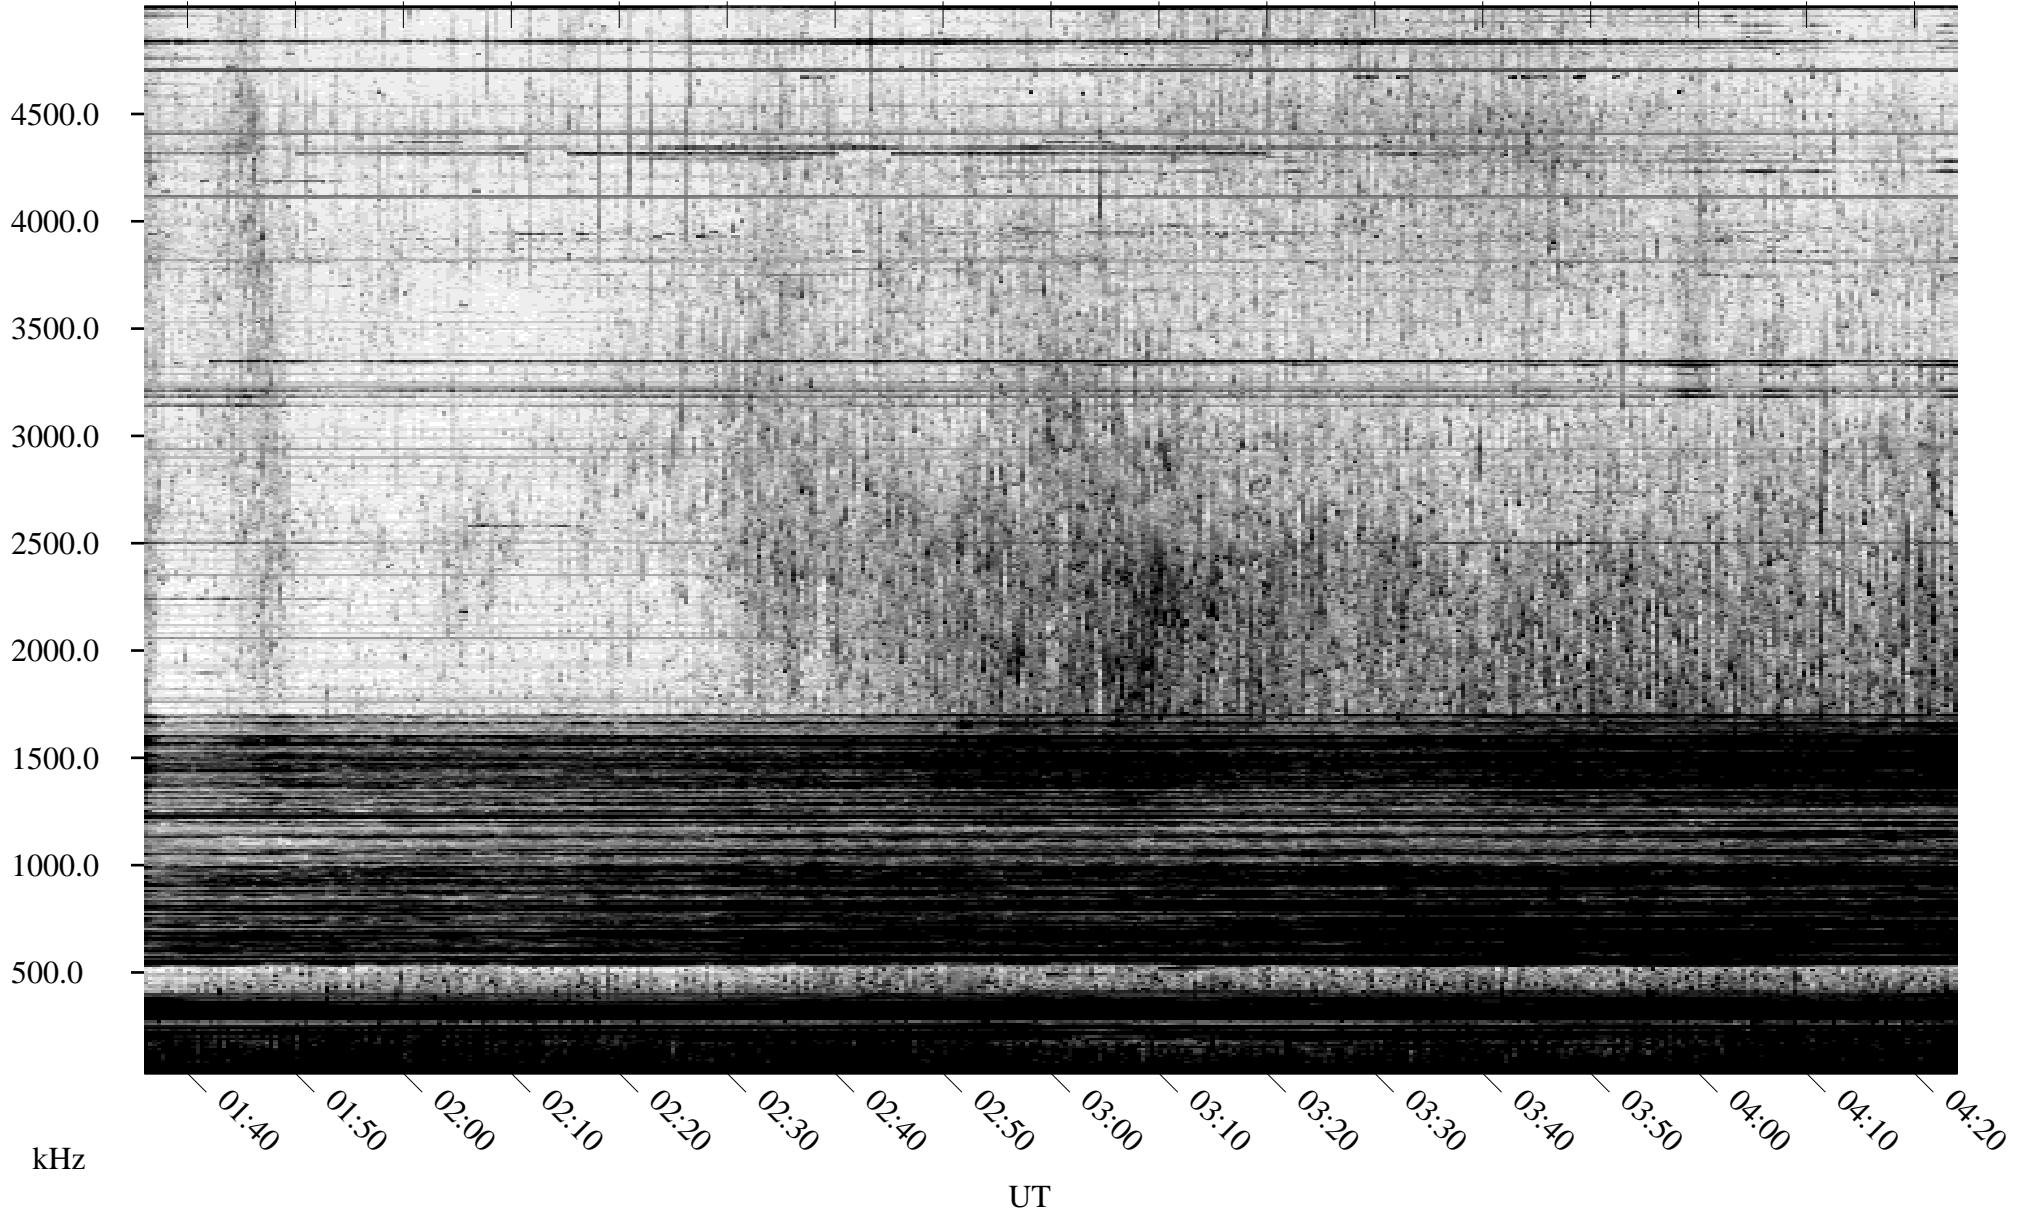

10/23/2010 Churchill, Manitoba

Linear Scale Black = 161 White = 15

ch10296l.r00SUm max_12

Page 1

10/23/2010 Churchill, Manitoba

Linear Scale Black = 161 White = 15

ch10296l.r00SUm max_12

Page 2

10/24/2010 Churchill, Manitoba

Linear Scale Black = 161 White = 15

ch10296l.r00SUm max_12

Page 3

10/24/2010 Churchill, Manitoba

Linear Scale Black = 161 White = 15

ch10296l.r00SUm max_12

Page 4

10/24/2010 Churchill, Manitoba

Linear Scale Black = 161 White = 15

ch10296l.r00SUm max_12

Page 5

10/24/2010 Churchill, Manitoba

Linear Scale Black = 161 White = 15

ch10296l.r00SUm max_12

Page 6

10/24/2010 Churchill, Manitoba

Linear Scale Black = 161 White = 15

ch10296l.r00SUm max_12

Page 7

10/24/2010 Churchill, Manitoba

Linear Scale Black = 161 White = 15

ch10296l.r00SUm max_12