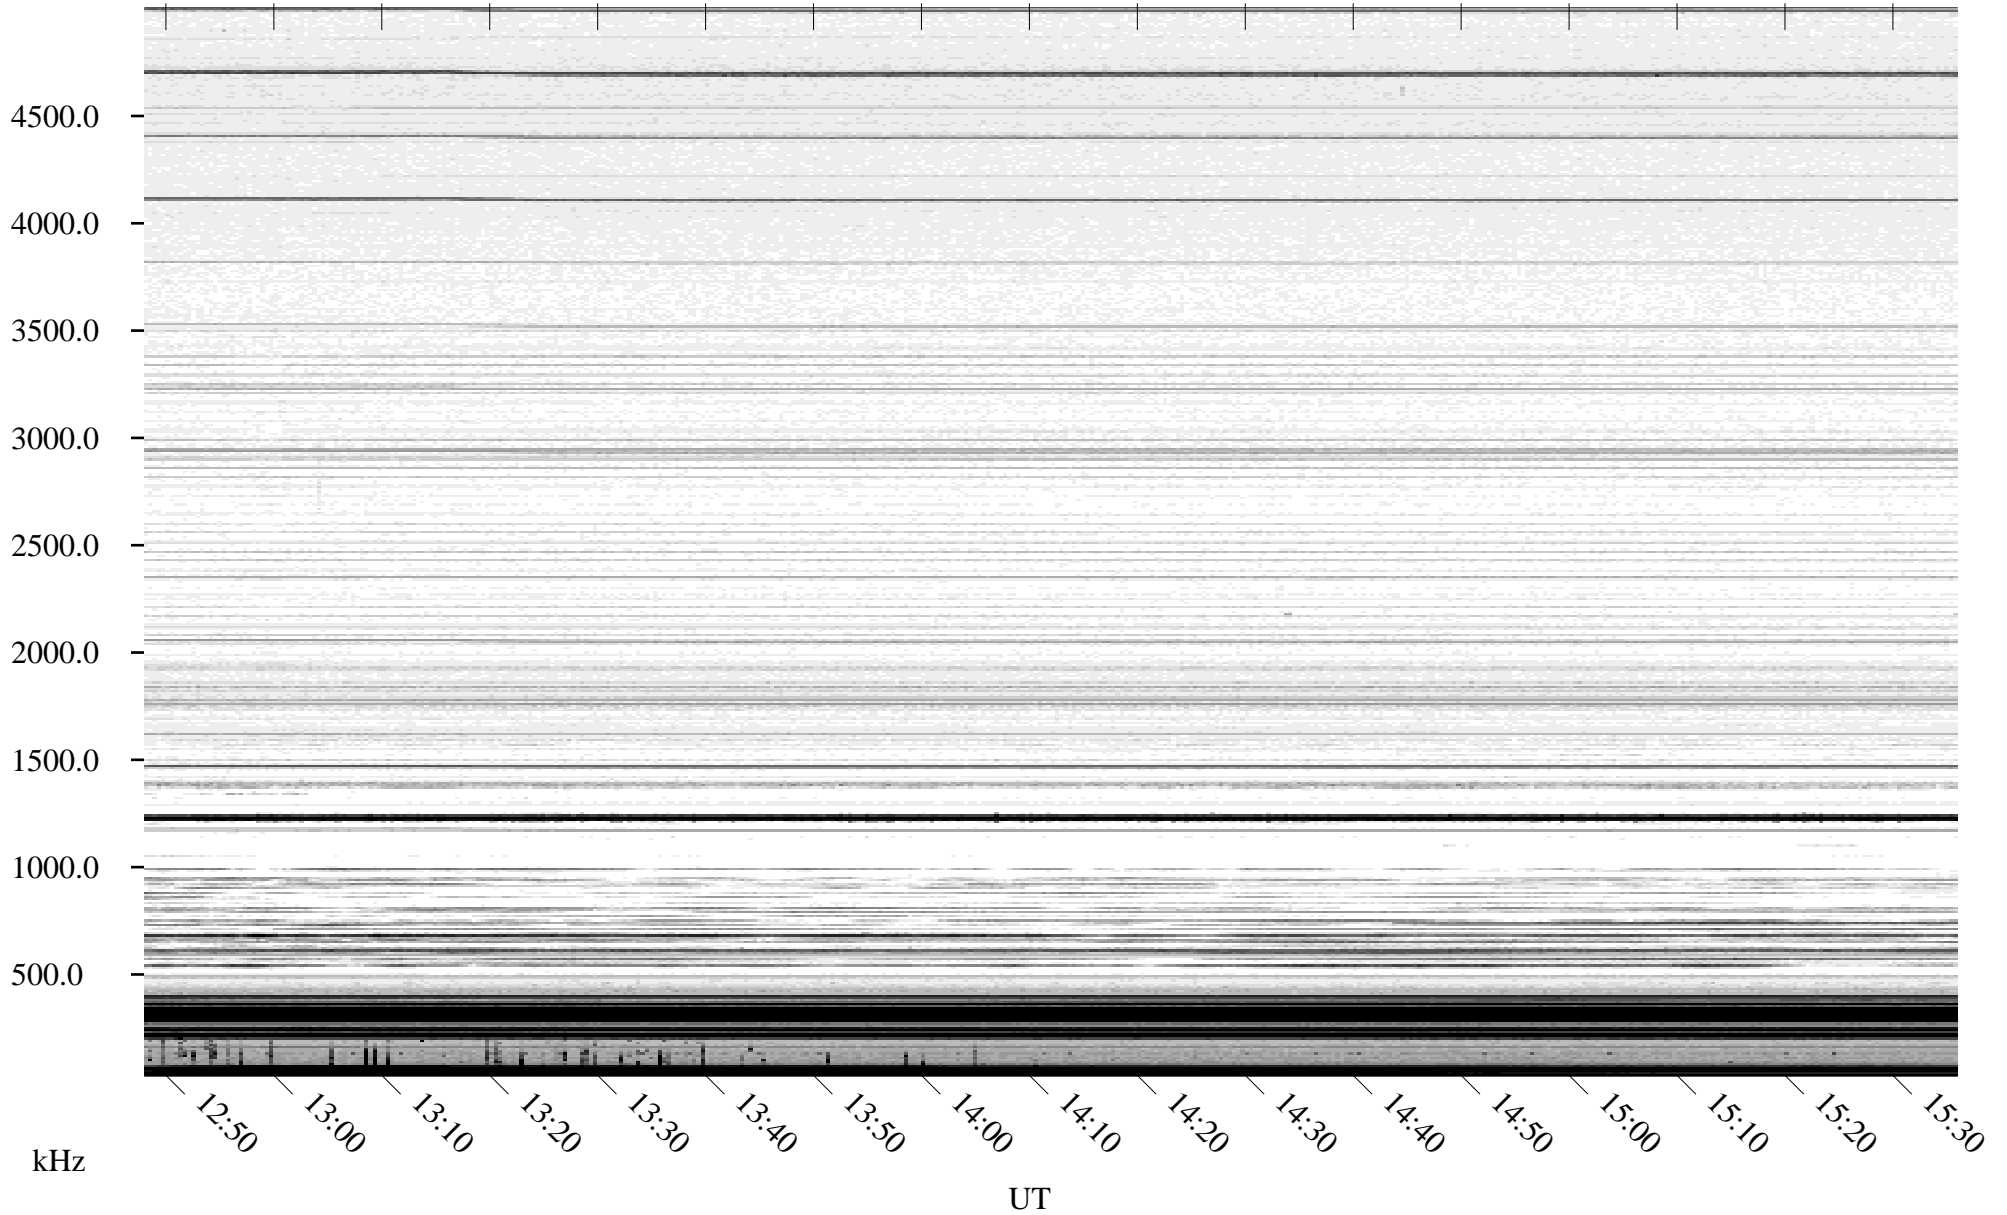

10/23/2010 Churchill, Manitoba

Linear Scale Black = 161 White = 15

ch10296l.r00SUm max_12

Page 1

10/23/2010 Churchill, Manitoba

Linear Scale Black = 161 White = 15

ch10296l.r00SUm max_12

Page 2

10/24/2010 Churchill, Manitoba

Linear Scale Black = 161 White = 15

ch10296l.r00SUm max_12

Page 3

10/24/2010 Churchill, Manitoba

Linear Scale Black = 161 White = 15

ch10296l.r00SUm max_12

Page 4

10/24/2010 Churchill, Manitoba

Linear Scale Black = 161 White = 15

ch10296l.r00SUm max_12

Page 5

10/24/2010 Churchill, Manitoba

Linear Scale Black = 161 White = 15

ch10296l.r00SUm max_12

Page 6

10/24/2010 Churchill, Manitoba

Linear Scale Black = 161 White = 15

ch10296l.r00SUm max_12

Page 7

10/24/2010 Churchill, Manitoba

Linear Scale Black = 161 White = 15

ch10296l.r00SUm max_12