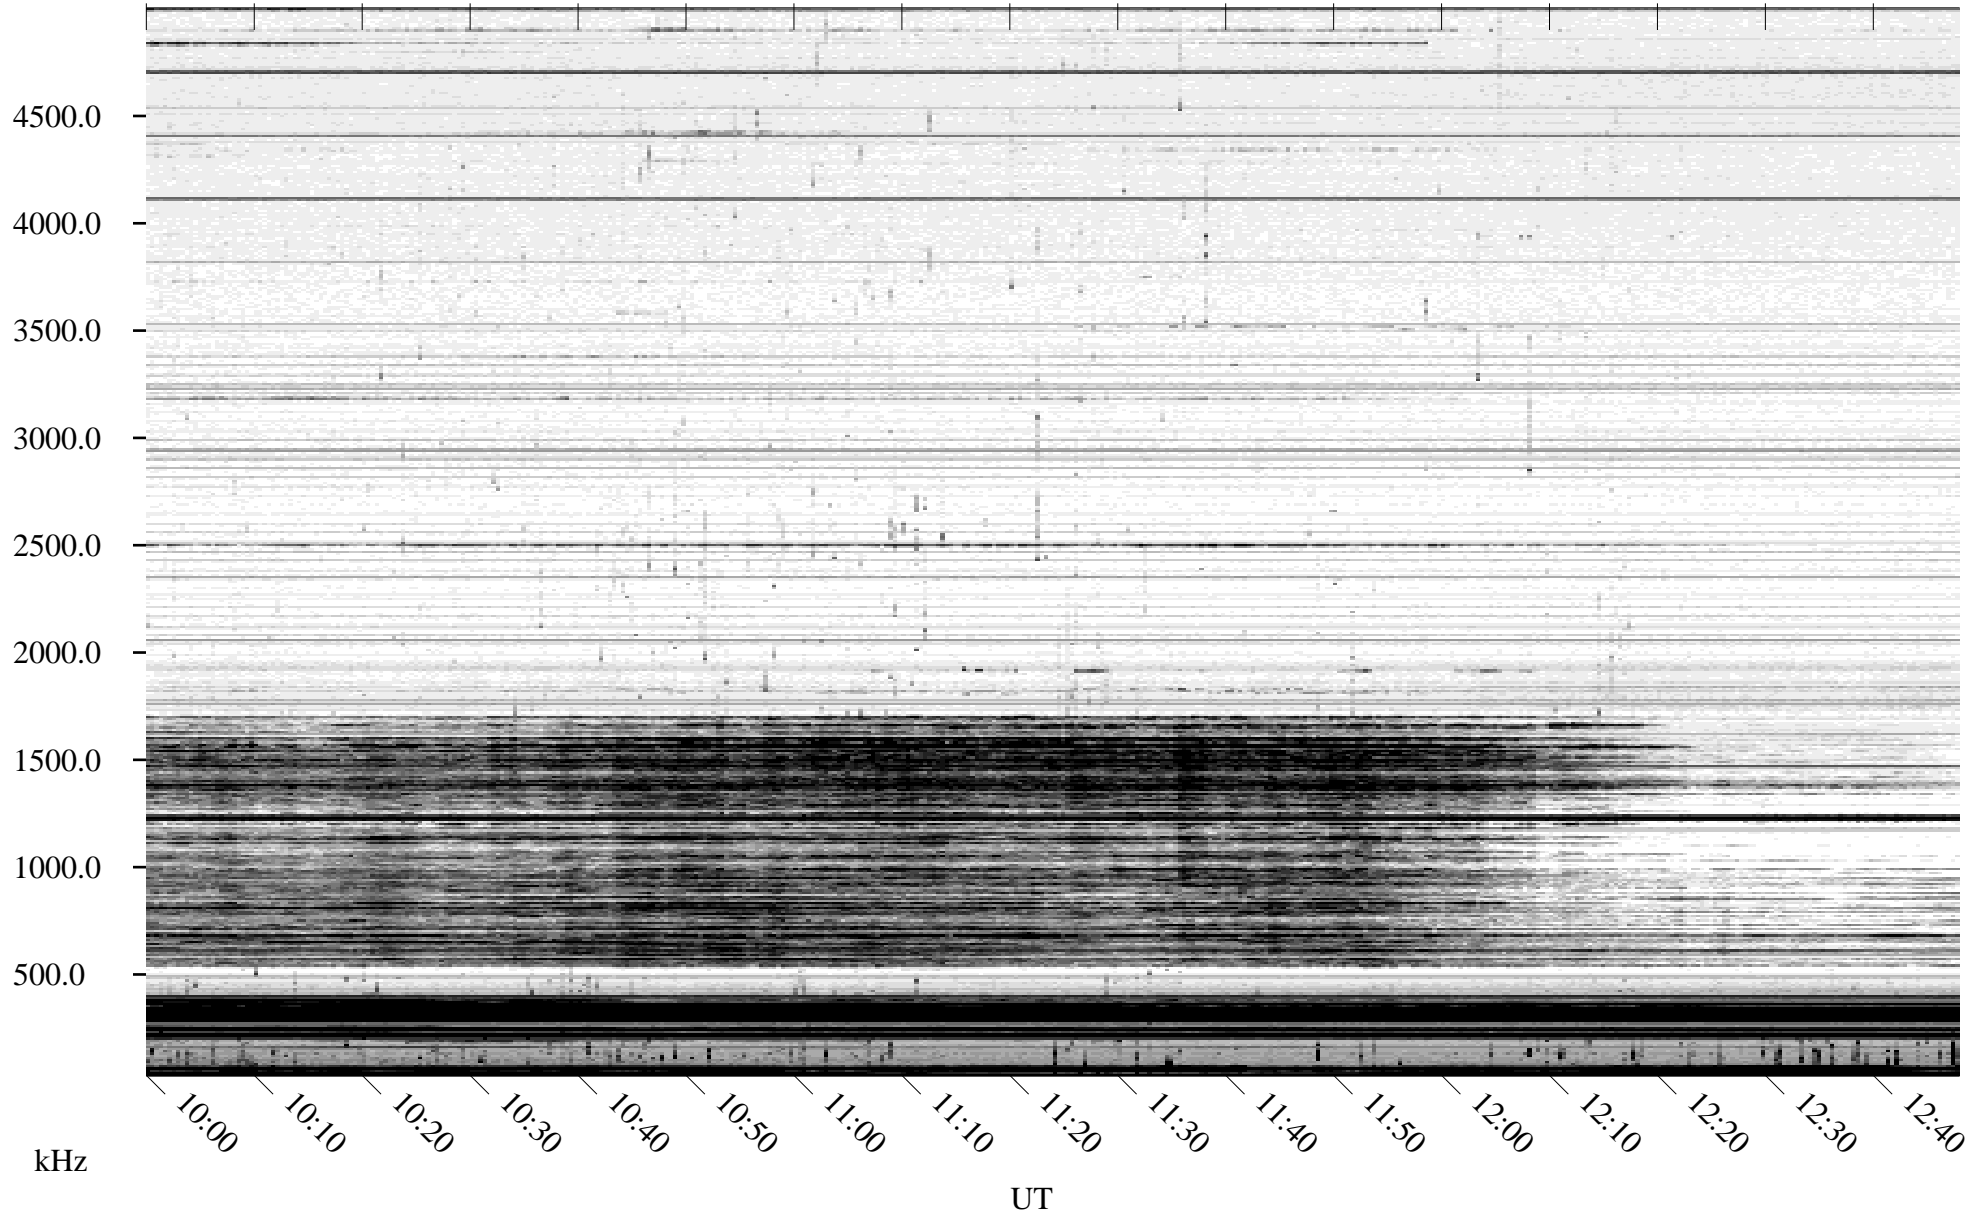

10/23/2010 Churchill, Manitoba

Linear Scale Black = 161 White = 15

ch10296l.r00SUm max_12

Page 1

10/23/2010 Churchill, Manitoba

Linear Scale Black = 161 White = 15

ch10296l.r00SUm max_12

Page 2

10/24/2010 Churchill, Manitoba

Linear Scale Black = 161 White = 15

ch10296l.r00SUm max_12

Page 3

10/24/2010 Churchill, Manitoba

Linear Scale Black = 161 White = 15

ch10296l.r00SUm max_12

Page 4

10/24/2010 Churchill, Manitoba

Linear Scale Black = 161 White = 15

ch10296l.r00SUm max_12

Page 5

10/24/2010 Churchill, Manitoba

Linear Scale Black = 161 White = 15

ch10296l.r00SUm max_12

Page 6

10/24/2010 Churchill, Manitoba

Linear Scale Black = 161 White = 15

ch10296l.r00SUm max_12

Page 7

10/24/2010 Churchill, Manitoba

Linear Scale Black = 161 White = 15

ch10296l.r00SUm max_12