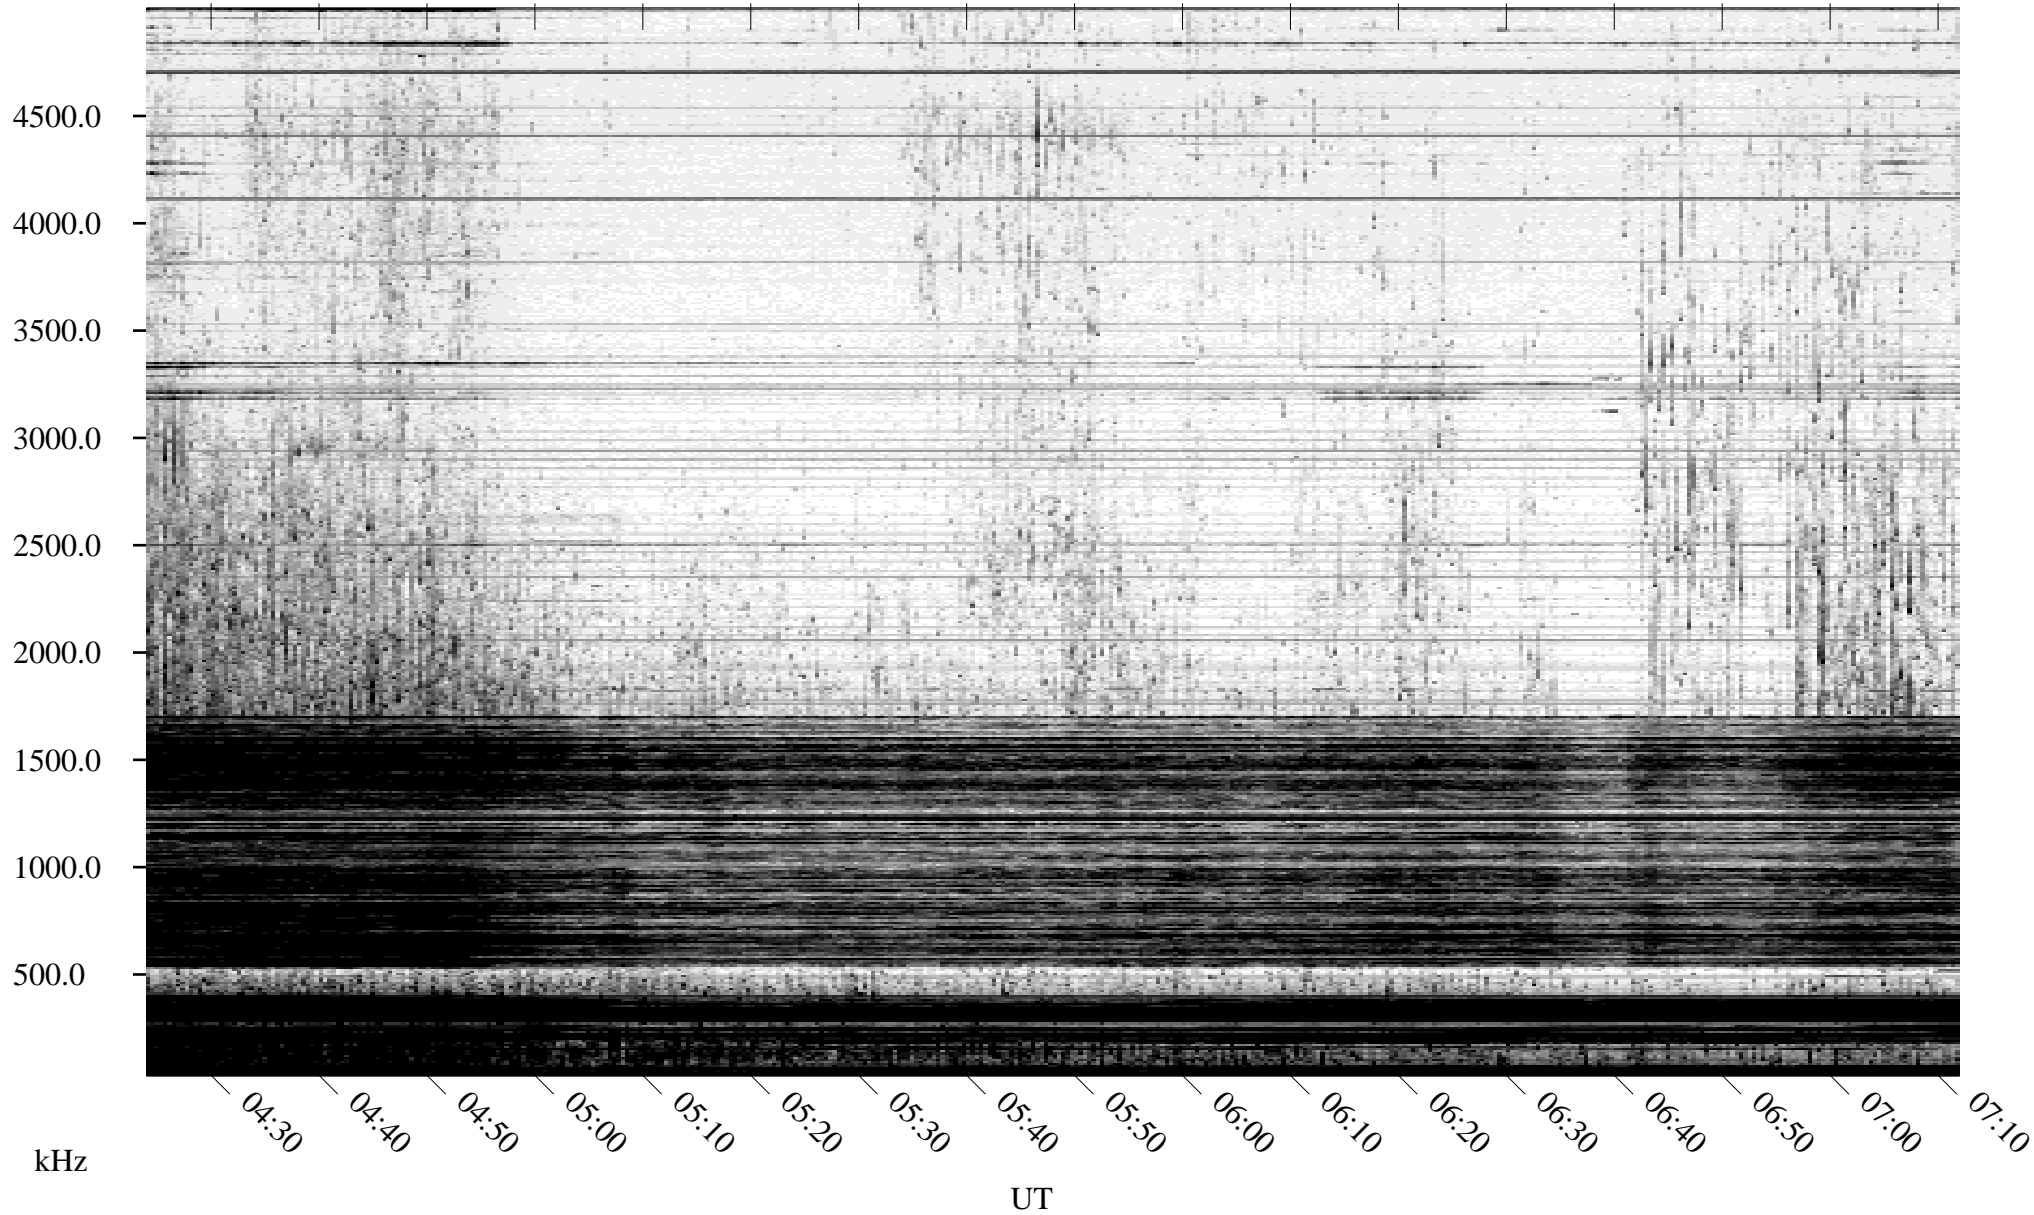

10/23/2010 Churchill, Manitoba

Linear Scale Black = 161 White = 15

ch10296l.r00SUm max_12

Page 1

10/23/2010 Churchill, Manitoba

Linear Scale Black = 161 White = 15

ch10296l.r00SUm max_12

Page 2

10/24/2010 Churchill, Manitoba

Linear Scale Black = 161 White = 15

ch10296l.r00SUm max_12

Page 3

10/24/2010 Churchill, Manitoba

Linear Scale Black = 161 White = 15

ch10296l.r00SUm max_12

Page 4

10/24/2010 Churchill, Manitoba

Linear Scale Black = 161 White = 15

ch10296l.r00SUm max_12

Page 5

10/24/2010 Churchill, Manitoba

Linear Scale Black = 161 White = 15

ch10296l.r00SUm max_12

Page 6

10/24/2010 Churchill, Manitoba

Linear Scale Black = 161 White = 15

ch10296l.r00SUm max_12

Page 7

10/24/2010 Churchill, Manitoba

Linear Scale Black = 161 White = 15

ch10296l.r00SUm max_12