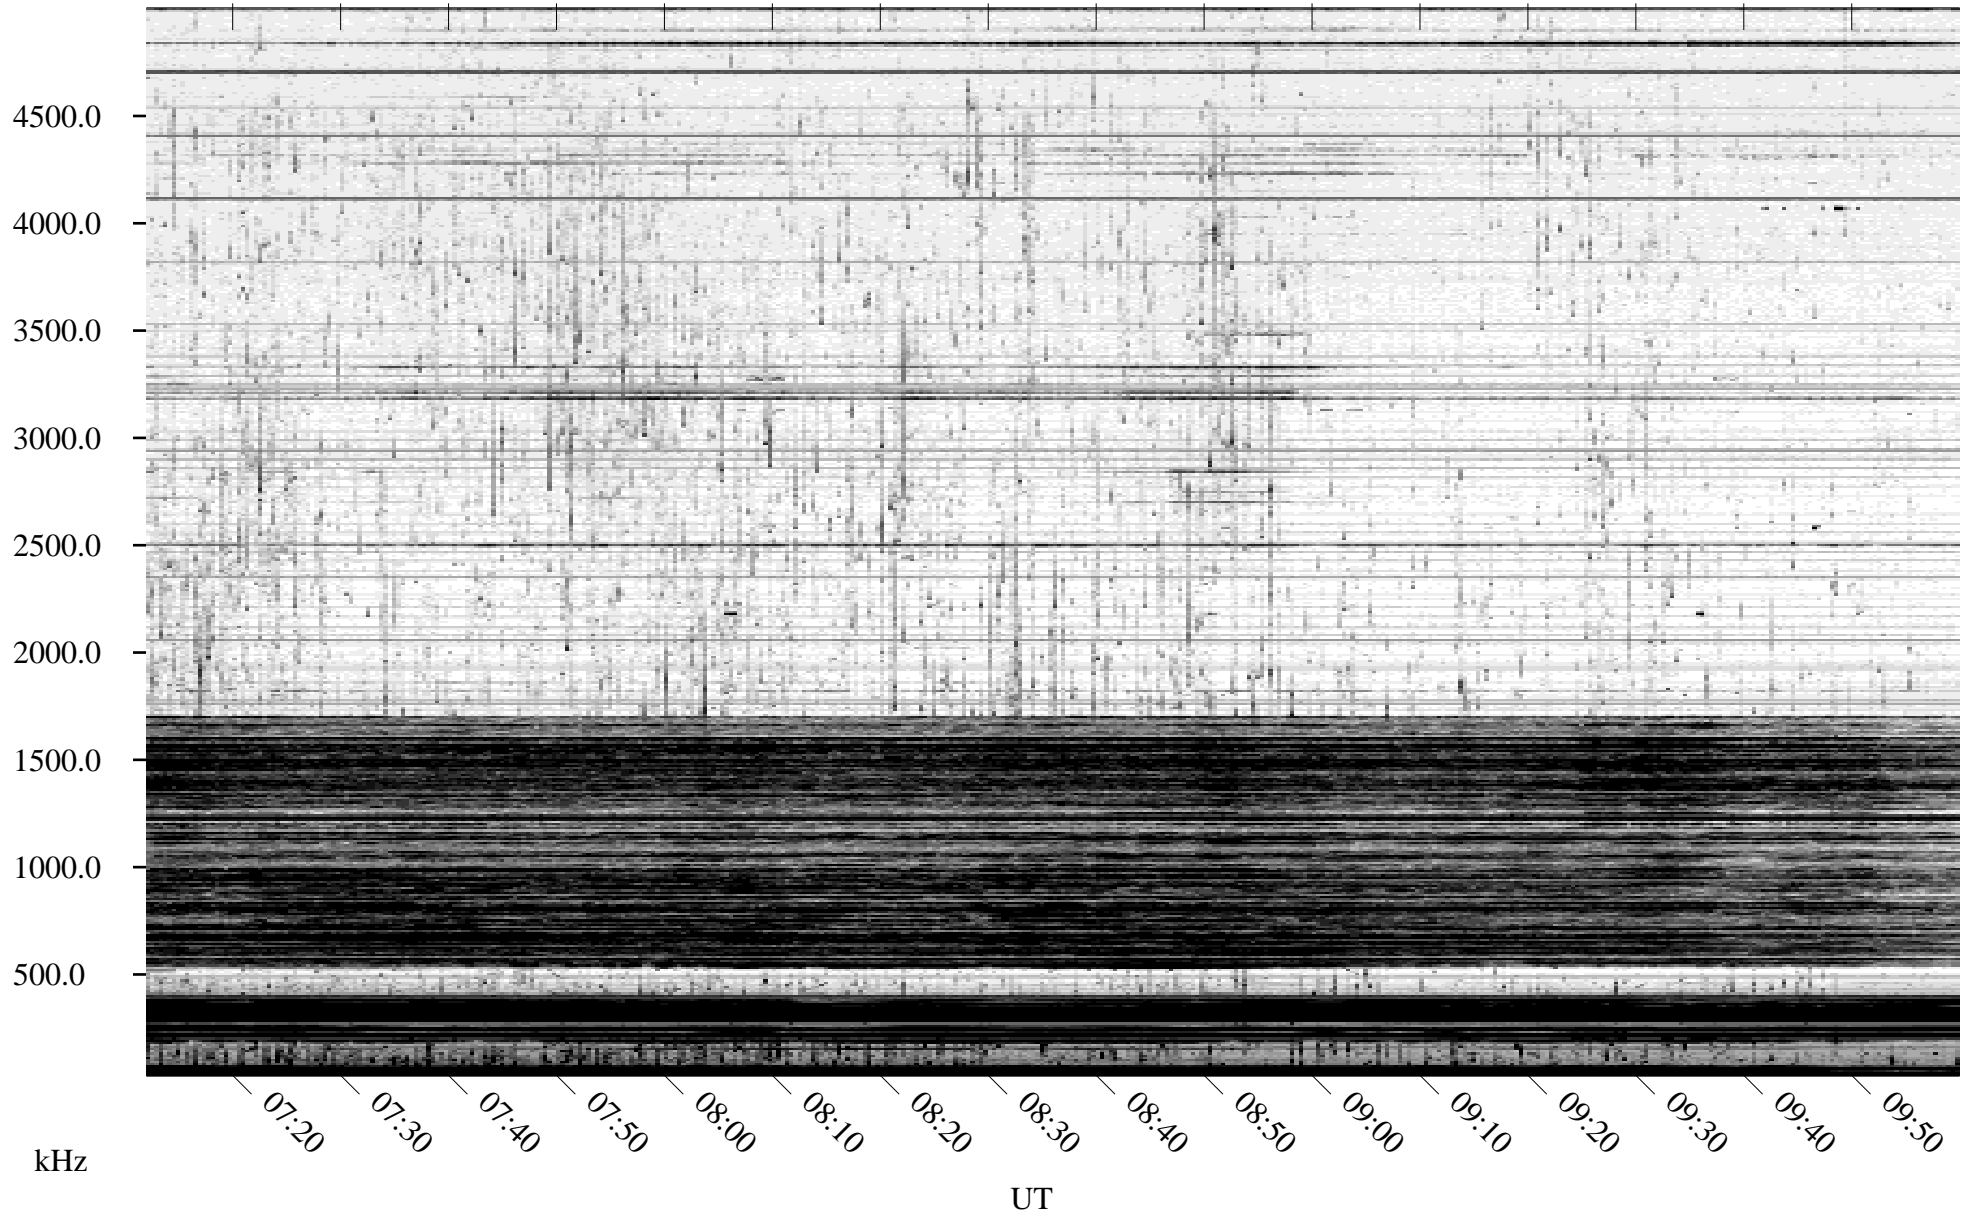

10/23/2010 Churchill, Manitoba

Linear Scale Black = 161 White = 15

ch10296l.r00SUm max_12

Page 1

10/23/2010 Churchill, Manitoba

Linear Scale Black = 161 White = 15

ch10296l.r00SUm max_12

Page 2

10/24/2010 Churchill, Manitoba

Linear Scale Black = 161 White = 15

ch10296l.r00SUm max_12

Page 3

10/24/2010 Churchill, Manitoba

Linear Scale Black = 161 White = 15

ch10296l.r00SUm max_12

Page 4

10/24/2010 Churchill, Manitoba

Linear Scale Black = 161 White = 15

ch10296l.r00SUm max_12

Page 5

10/24/2010 Churchill, Manitoba

Linear Scale Black = 161 White = 15

ch10296l.r00SUm max_12

Page 6

10/24/2010 Churchill, Manitoba

Linear Scale Black = 161 White = 15

ch10296l.r00SUm max_12

Page 7

10/24/2010 Churchill, Manitoba

Linear Scale Black = 161 White = 15

ch10296l.r00SUm max_12