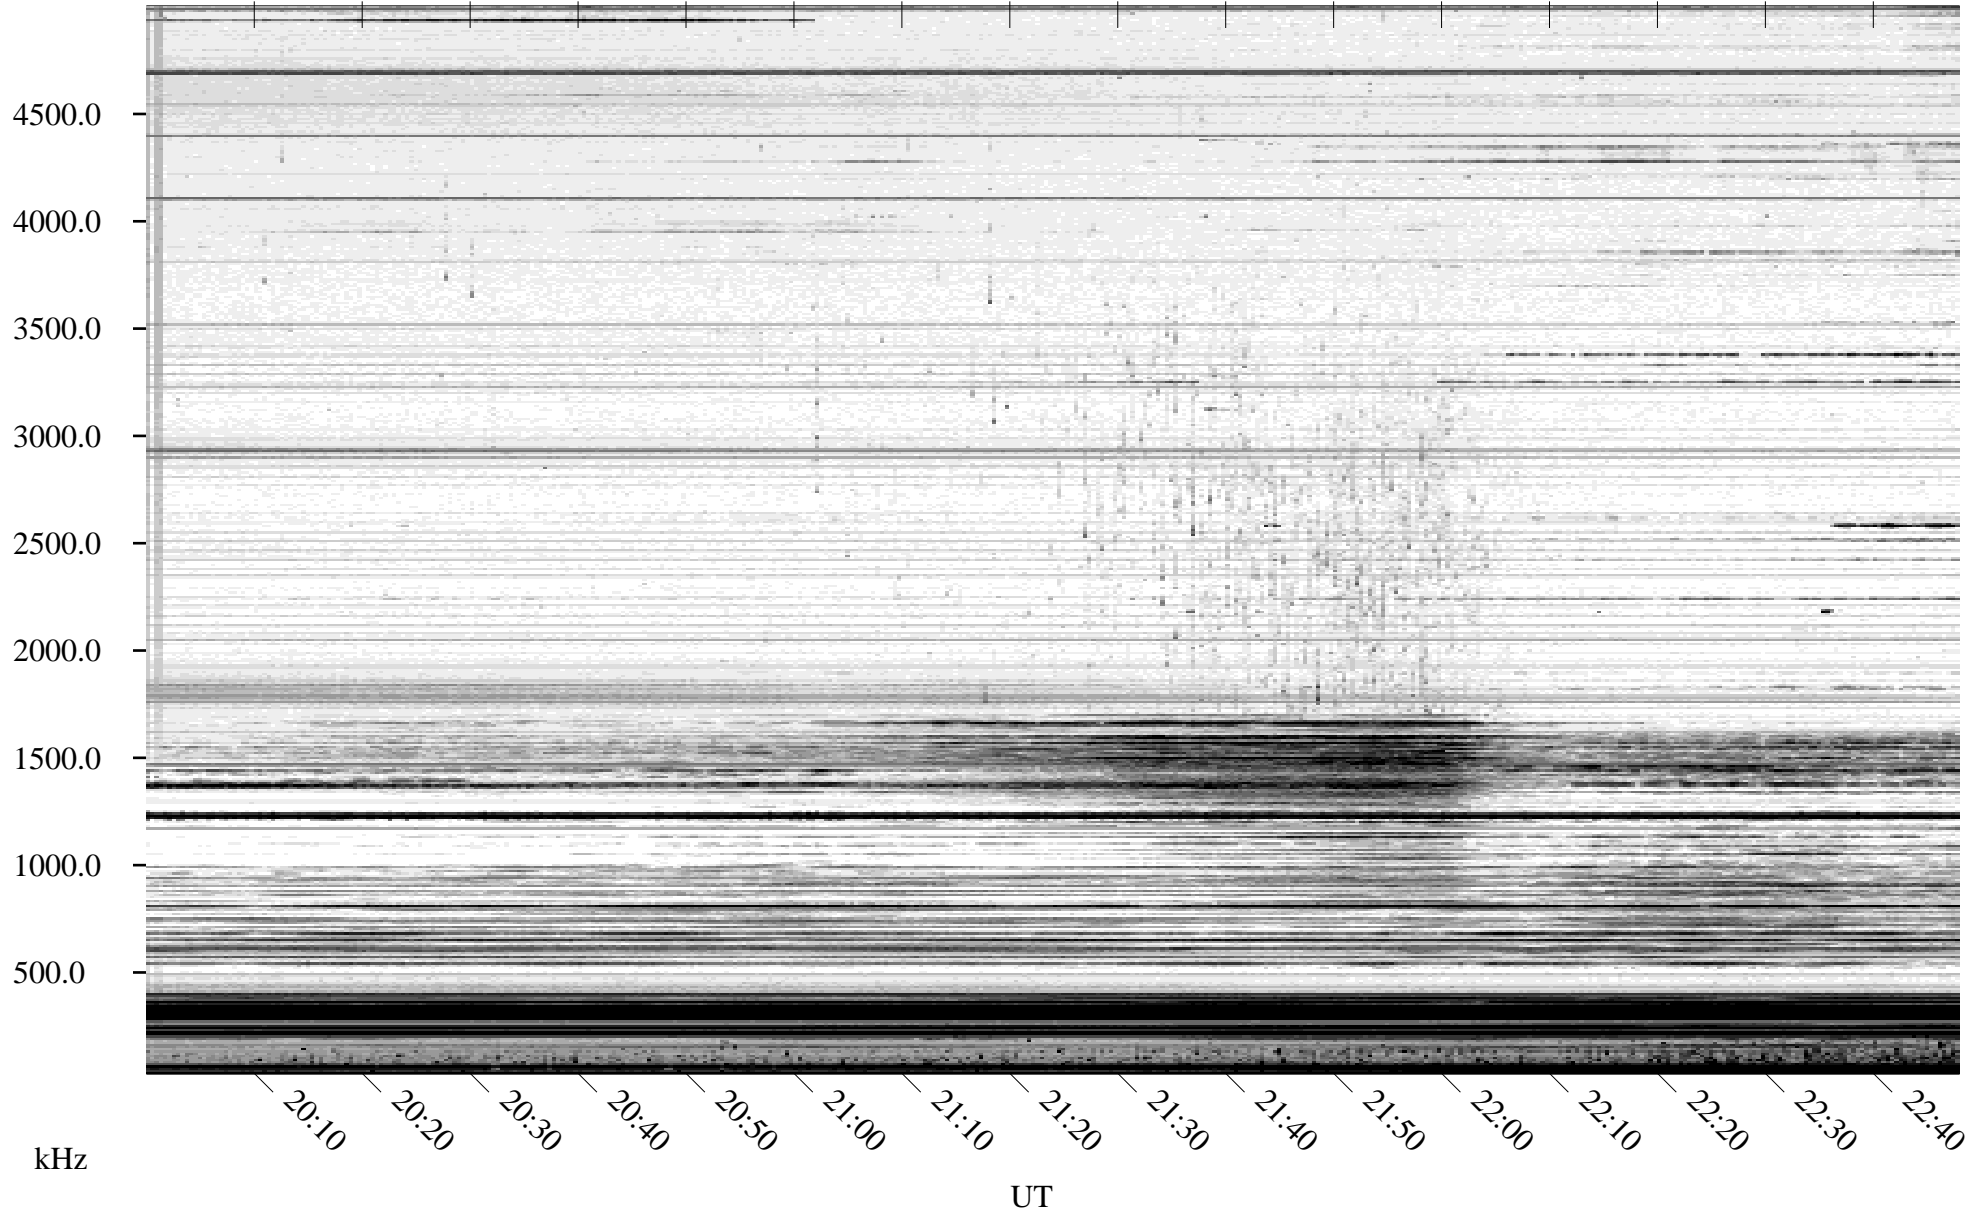

10/23/2010 Churchill, Manitoba

Linear Scale Black = 161 White = 15

ch10296l.r00SUm max_12

Page 1

10/23/2010 Churchill, Manitoba

Linear Scale Black = 161 White = 15

ch10296l.r00SUm max_12

Page 2

10/24/2010 Churchill, Manitoba

Linear Scale Black = 161 White = 15

ch10296l.r00SUm max_12

Page 3

10/24/2010 Churchill, Manitoba

Linear Scale Black = 161 White = 15

ch10296l.r00SUm max_12

Page 4

10/24/2010 Churchill, Manitoba

Linear Scale Black = 161 White = 15

ch10296l.r00SUm max_12

Page 5

10/24/2010 Churchill, Manitoba

Linear Scale Black = 161 White = 15

ch10296l.r00SUm max_12

Page 6

10/24/2010 Churchill, Manitoba

Linear Scale Black = 161 White = 15

ch10296l.r00SUm max_12

Page 7

10/24/2010 Churchill, Manitoba

Linear Scale Black = 161 White = 15

ch10296l.r00SUm max_12