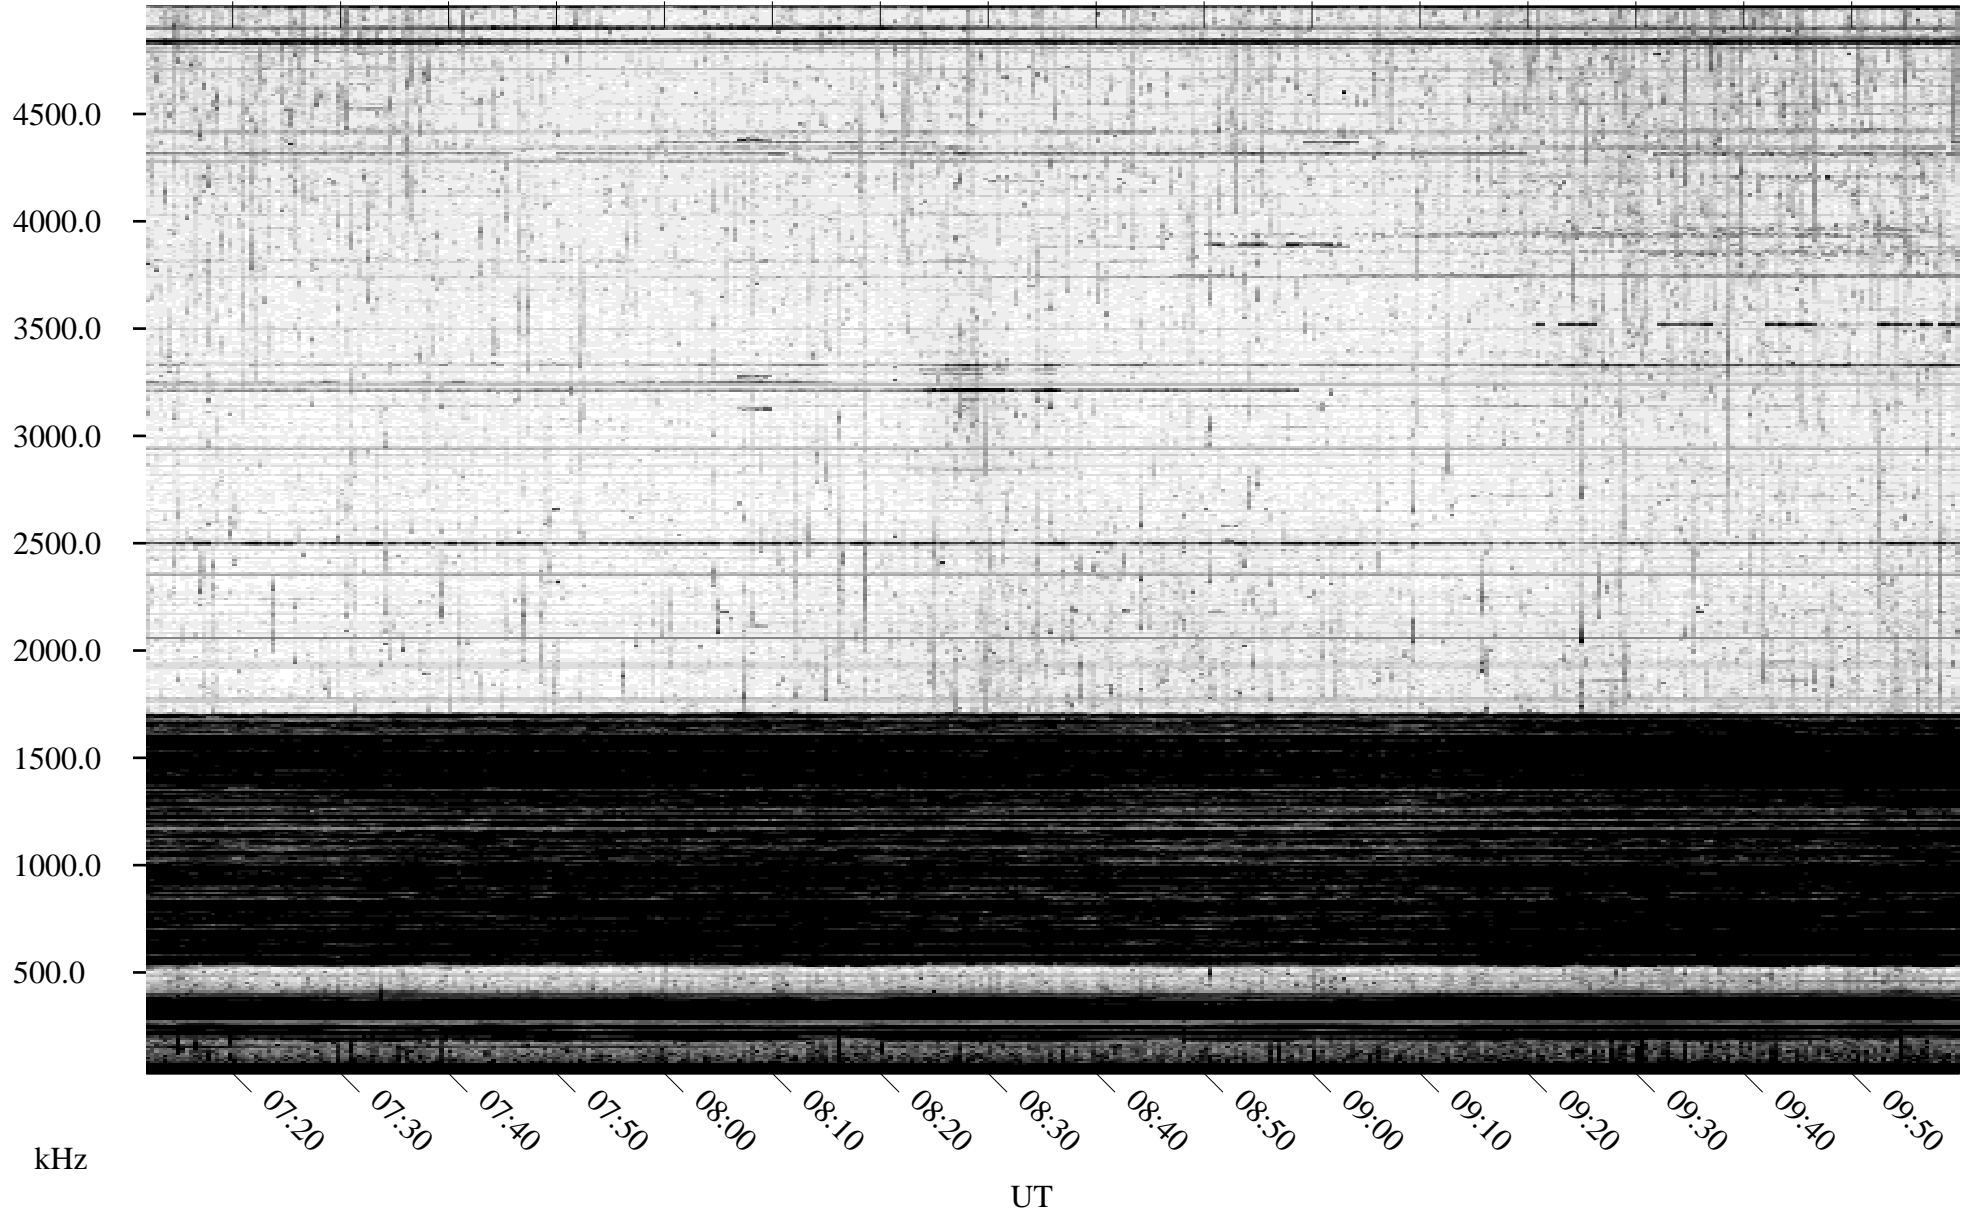

# 10/25/2010 Churchill, Manitoba

Linear Scale    Black = 161    White = 15

ch10297l.r00SUm max\_12

Page 3

# 10/25/2010 Churchill, Manitoba

Linear Scale    Black = 161    White = 15

ch10297l.r00SUm max\_12

Page 4

# 10/25/2010 Churchill, Manitoba

Linear Scale    Black = 161    White = 15

ch10297l.r00SUm max\_12

Page 5

# 10/25/2010 Churchill, Manitoba

Linear Scale    Black = 161    White = 15

ch10297l.r00SUm max\_12

Page 6