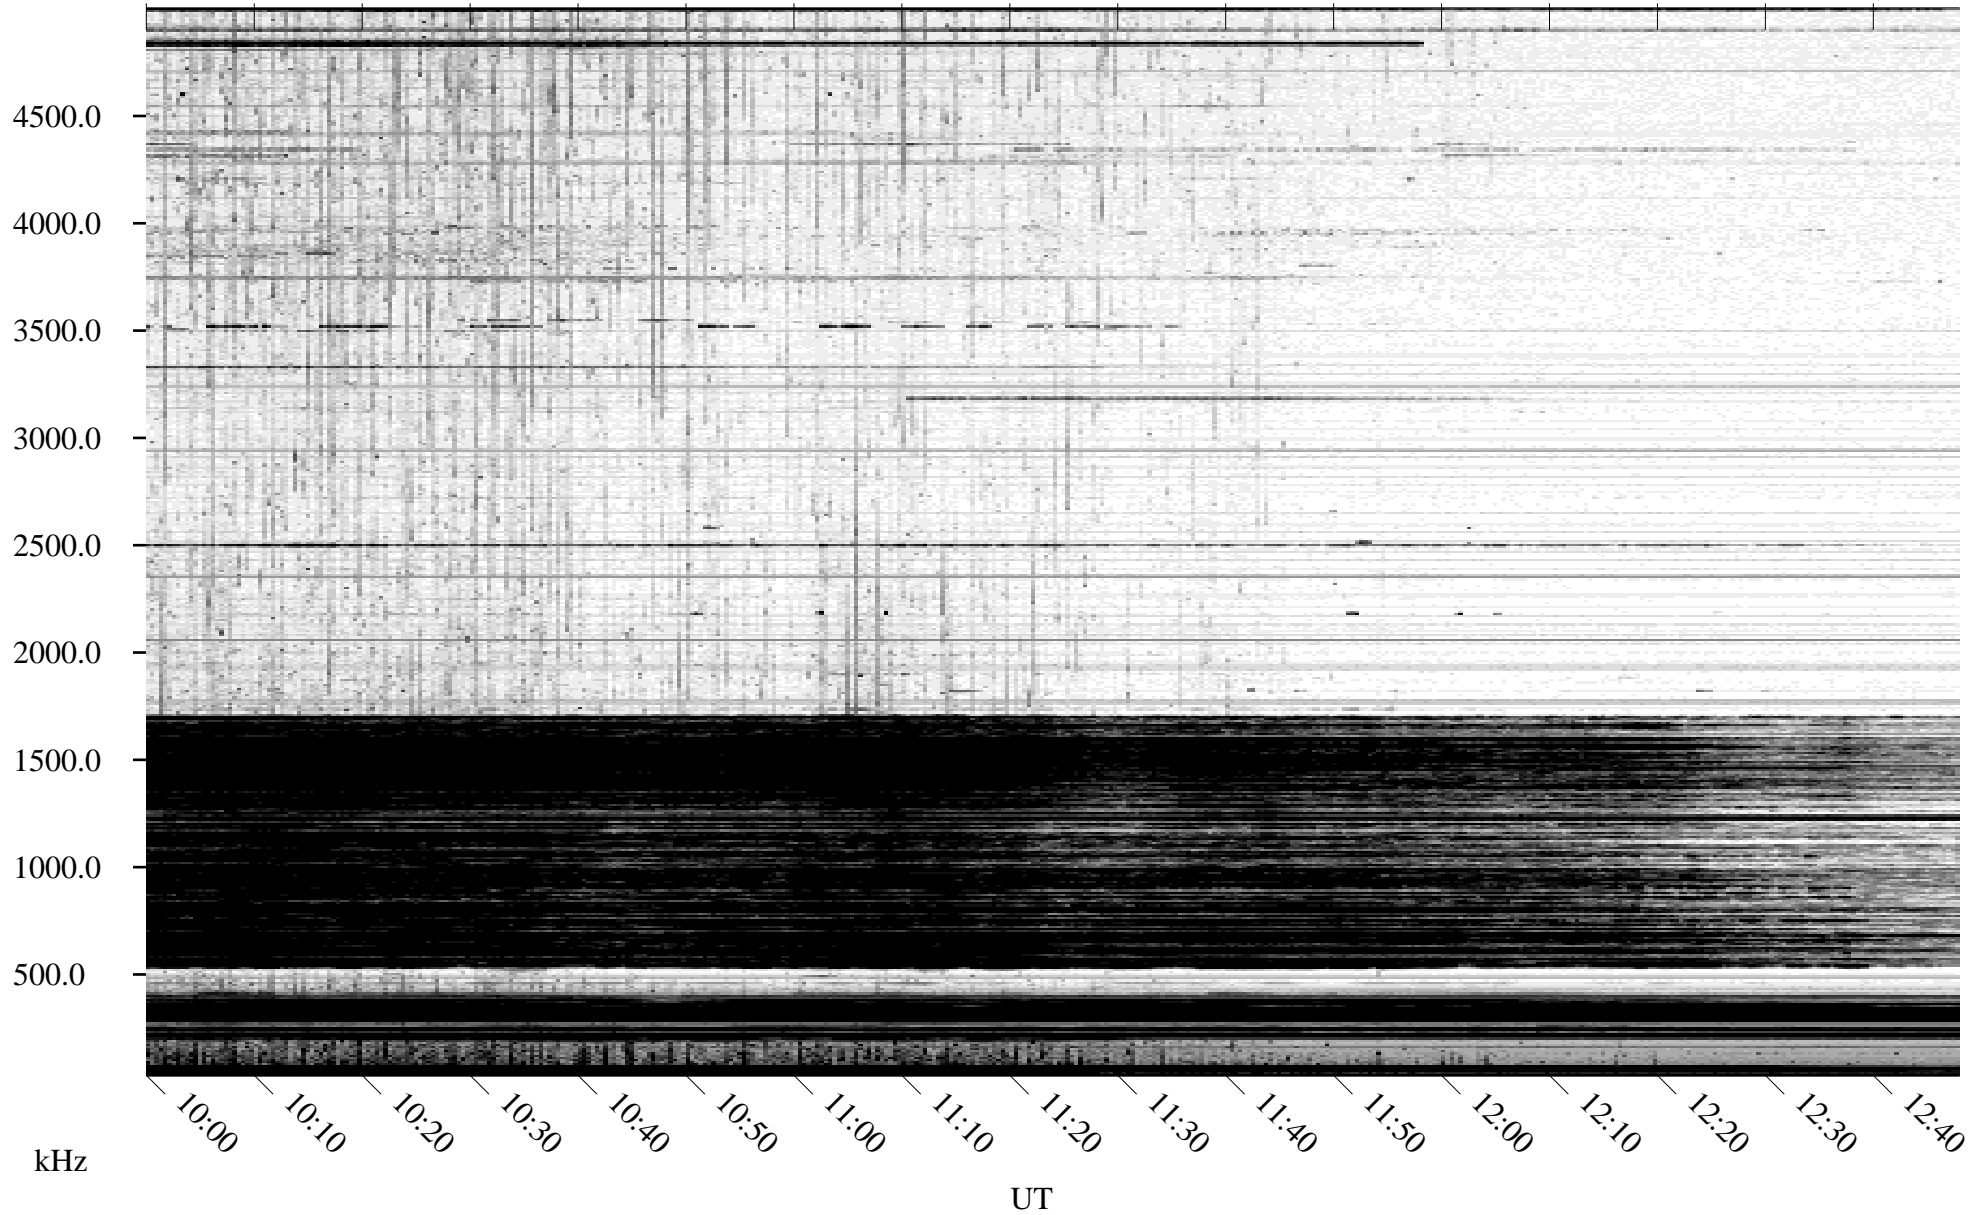

# 10/25/2010 Churchill, Manitoba

Linear Scale    Black = 161    White = 15

ch10297l.r00SUm max\_12

Page 5

# 10/25/2010 Churchill, Manitoba

Linear Scale    Black = 161    White = 15

ch10297l.r00SUm max\_12

Page 6

# 10/25/2010 Churchill, Manitoba

Linear Scale    Black = 161    White = 15

ch10297l.r00SUm max\_12

Page 7

# 10/25/2010 Churchill, Manitoba

Linear Scale    Black = 161    White = 15

ch10297l.r00SUm max\_12