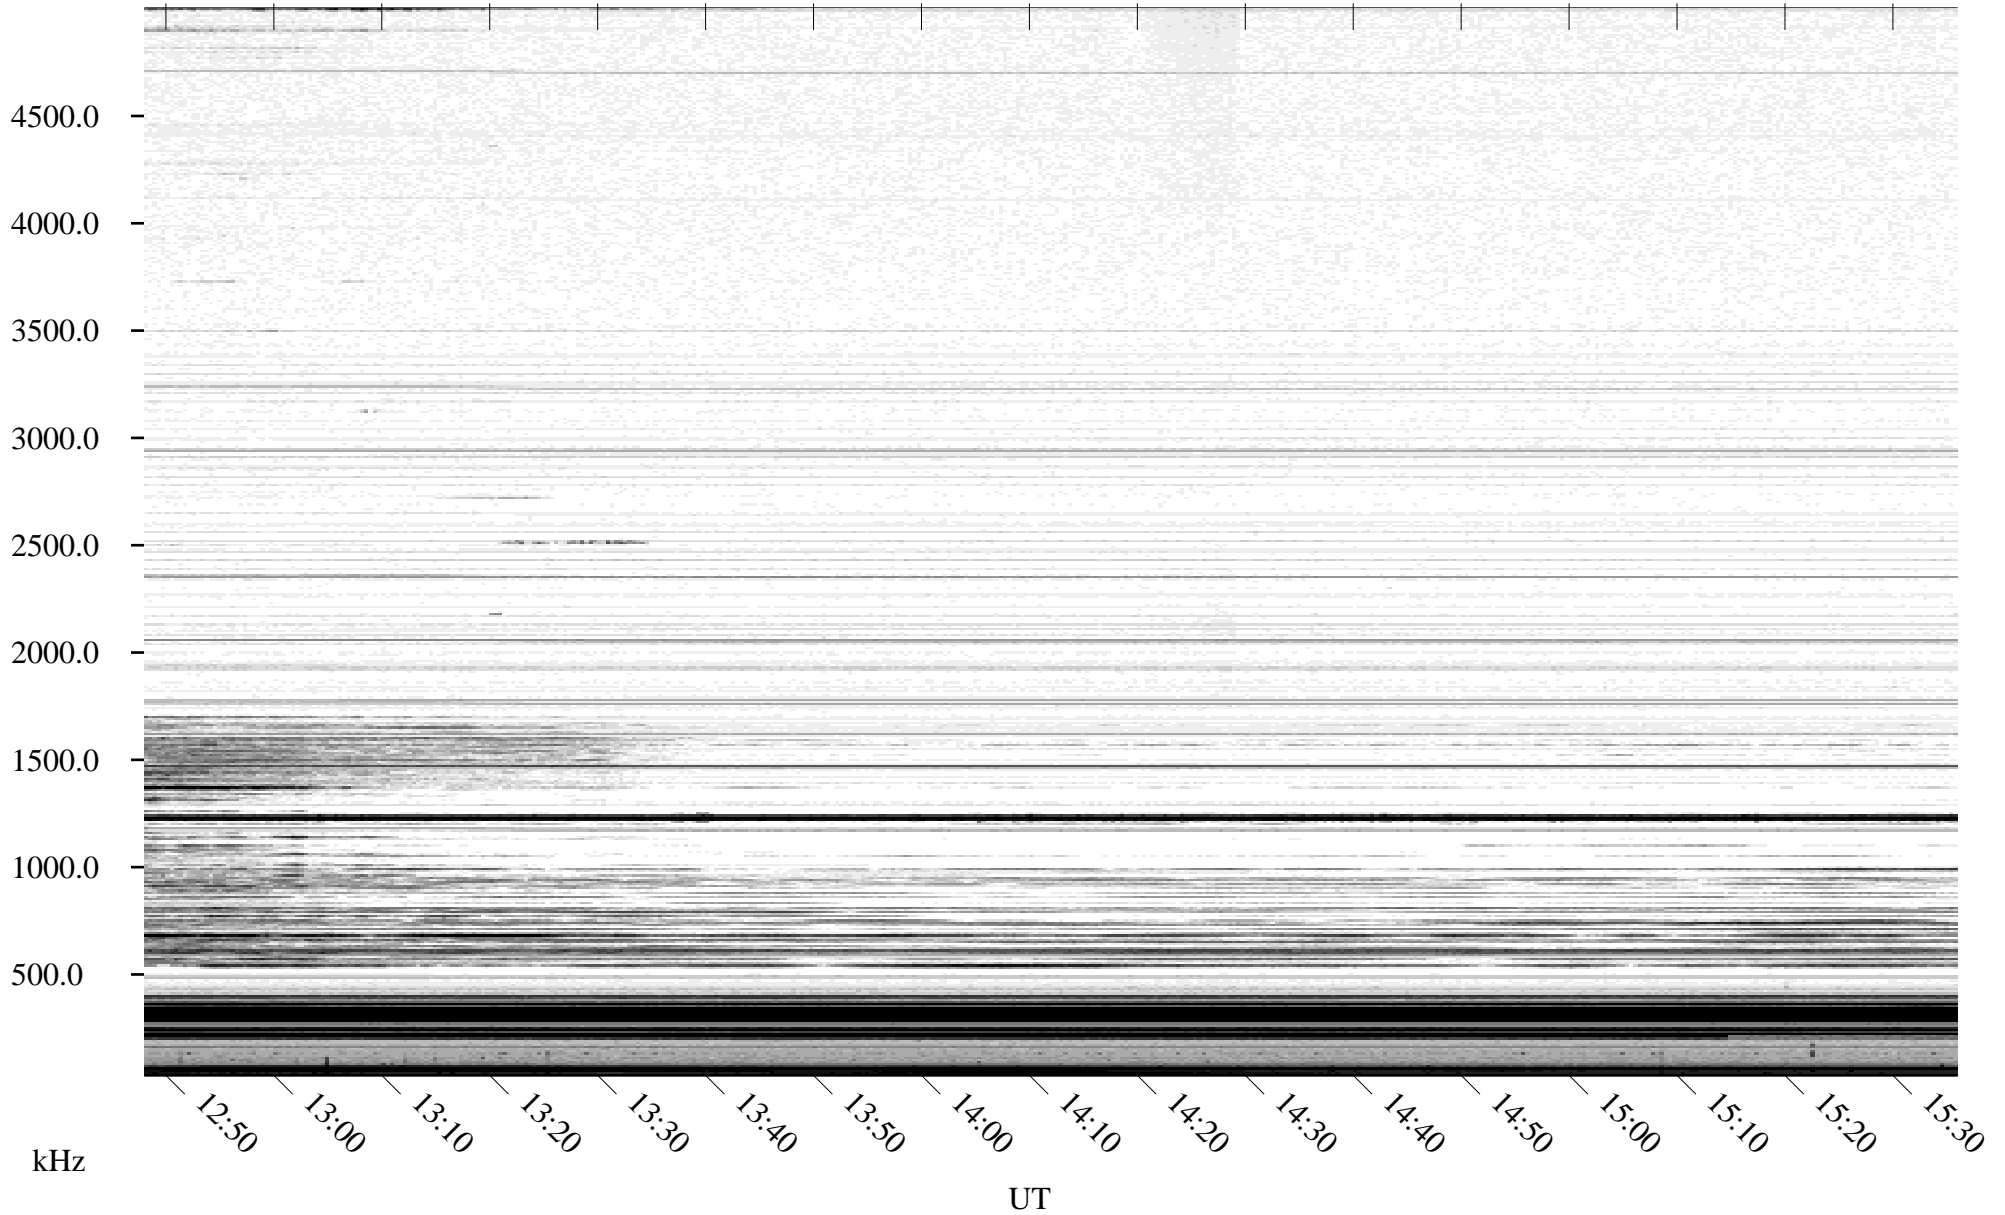

# 10/25/2010 Churchill, Manitoba

Linear Scale    Black = 161    White = 15

ch10297l.r00SUm max\_12

Page 5

# 10/25/2010 Churchill, Manitoba

Linear Scale    Black = 161    White = 15

ch10297l.r00SUm max\_12

Page 6

# 10/25/2010 Churchill, Manitoba

Linear Scale    Black = 161    White = 15

ch10297l.r00SUm max\_12

Page 7

# 10/25/2010 Churchill, Manitoba

Linear Scale    Black = 161    White = 15

ch10297l.r00SUm max\_12