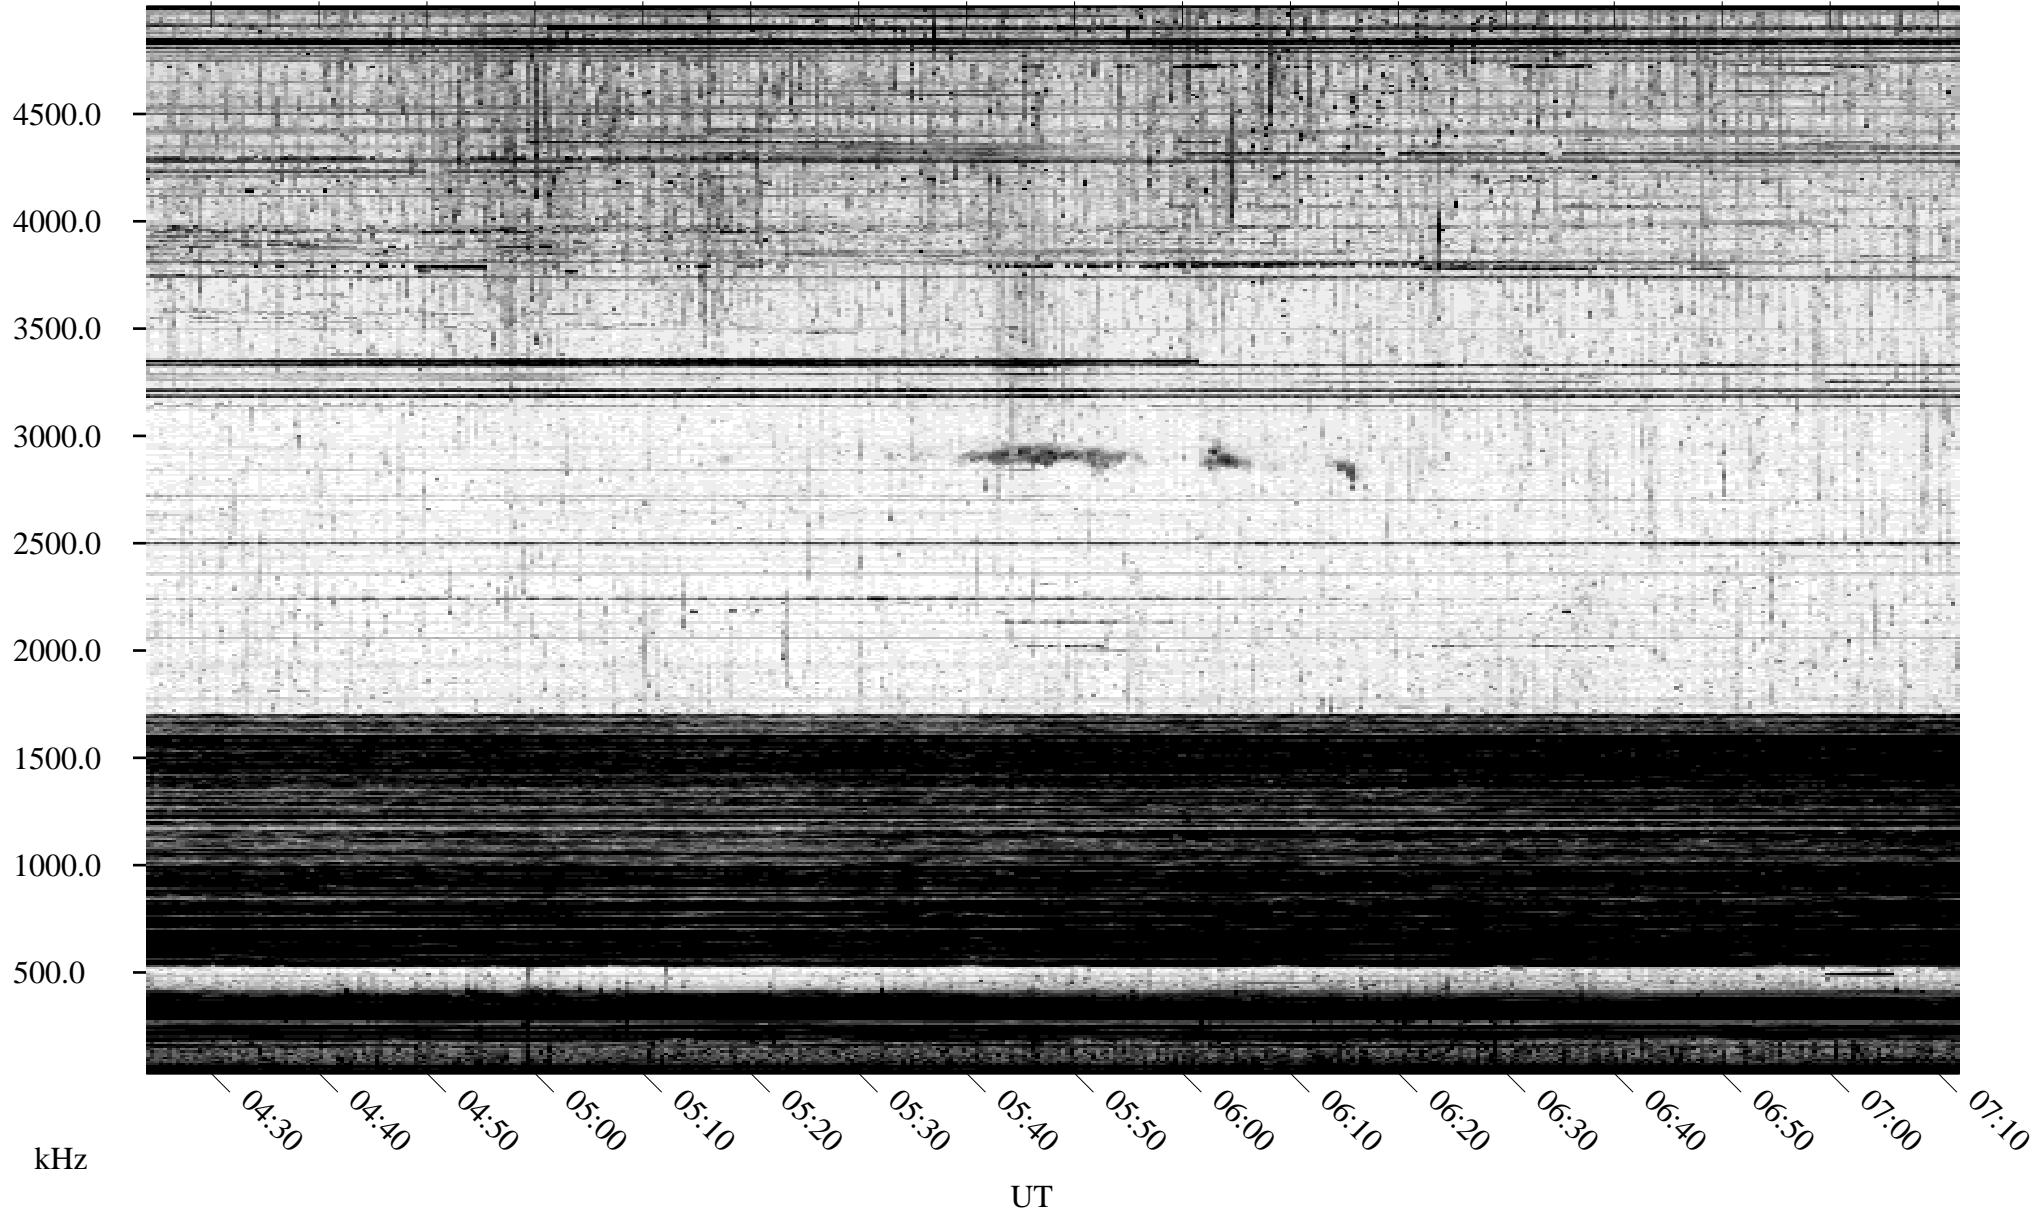

10/25/2010 Churchill, Manitoba

Linear Scale Black = 161 White = 15

ch10298l.r00SUm max_12

Page 1

10/25/2010 Churchill, Manitoba

Linear Scale Black = 161 White = 15

ch10298l.r00SUm max_12

Page 2

10/26/2010 Churchill, Manitoba

Linear Scale Black = 161 White = 15

ch10298l.r00SUm max_12

Page 3

10/26/2010 Churchill, Manitoba

Linear Scale Black = 161 White = 15

ch10298l.r00SUm max_12

Page 4

10/26/2010 Churchill, Manitoba

Linear Scale Black = 161 White = 15

ch10298l.r00SUm max_12

Page 5

10/26/2010 Churchill, Manitoba

Linear Scale Black = 161 White = 15

ch10298l.r00SUm max_12

Page 6

10/26/2010 Churchill, Manitoba

Linear Scale Black = 161 White = 15

ch10298l.r00SUm max_12

Page 7

10/26/2010 Churchill, Manitoba

Linear Scale Black = 161 White = 15

ch10298l.r00SUm max_12

Page 8