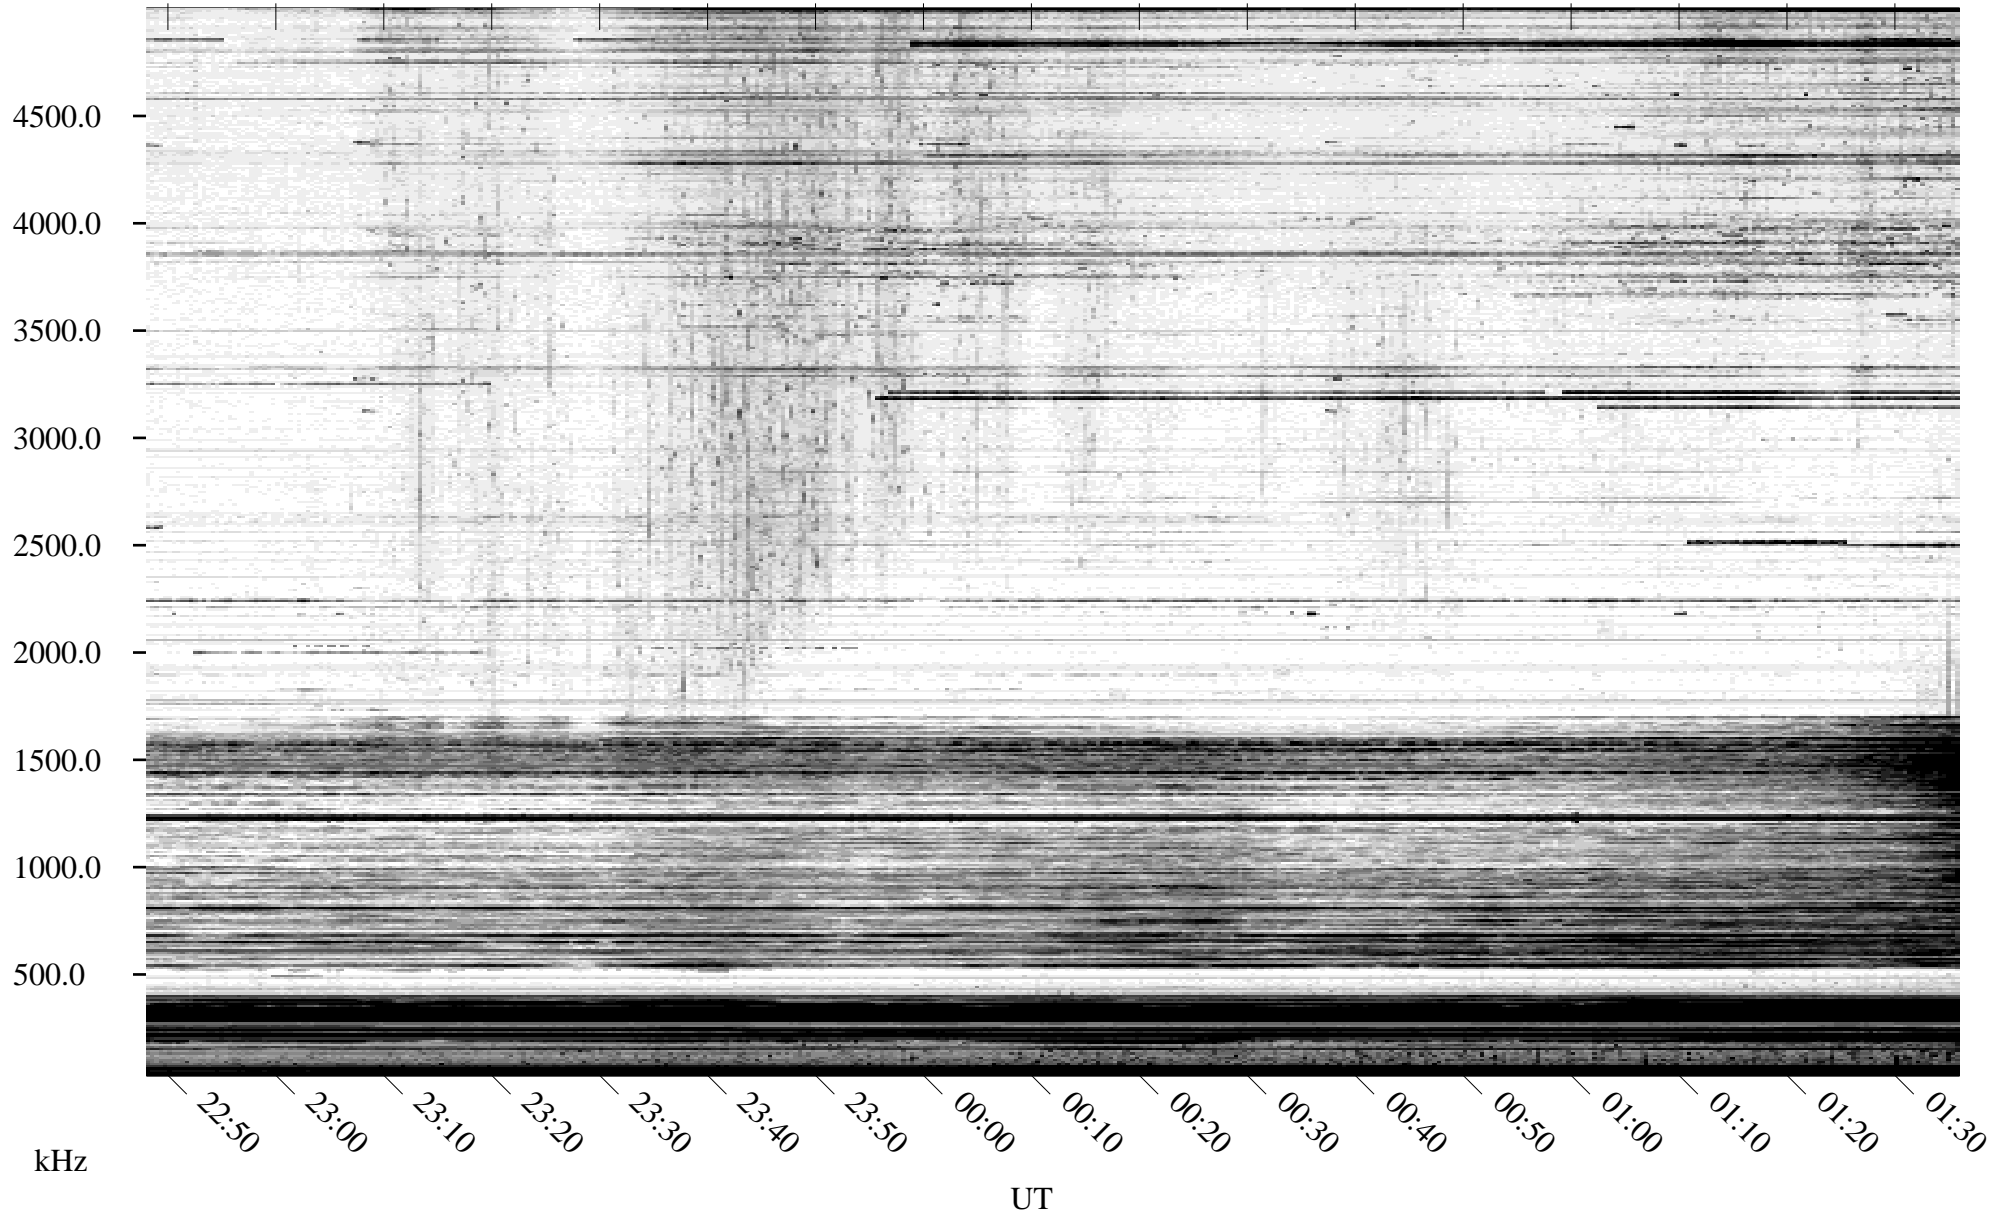

10/25/2010 Churchill, Manitoba

Linear Scale Black = 161 White = 15

ch10298l.r00SUm max_12

Page 1

10/25/2010 Churchill, Manitoba

Linear Scale Black = 161 White = 15

ch10298l.r00SUm max_12

Page 2

10/26/2010 Churchill, Manitoba

Linear Scale Black = 161 White = 15

ch10298l.r00SUm max_12

Page 3

10/26/2010 Churchill, Manitoba

Linear Scale Black = 161 White = 15

ch10298l.r00SUm max_12

Page 4

10/26/2010 Churchill, Manitoba

Linear Scale Black = 161 White = 15

ch10298l.r00SUm max_12

Page 5

10/26/2010 Churchill, Manitoba

Linear Scale Black = 161 White = 15

ch10298l.r00SUm max_12

Page 6

10/26/2010 Churchill, Manitoba

Linear Scale Black = 161 White = 15

ch10298l.r00SUm max_12

Page 7

10/26/2010 Churchill, Manitoba

Linear Scale Black = 161 White = 15

ch10298l.r00SUm max_12

Page 8