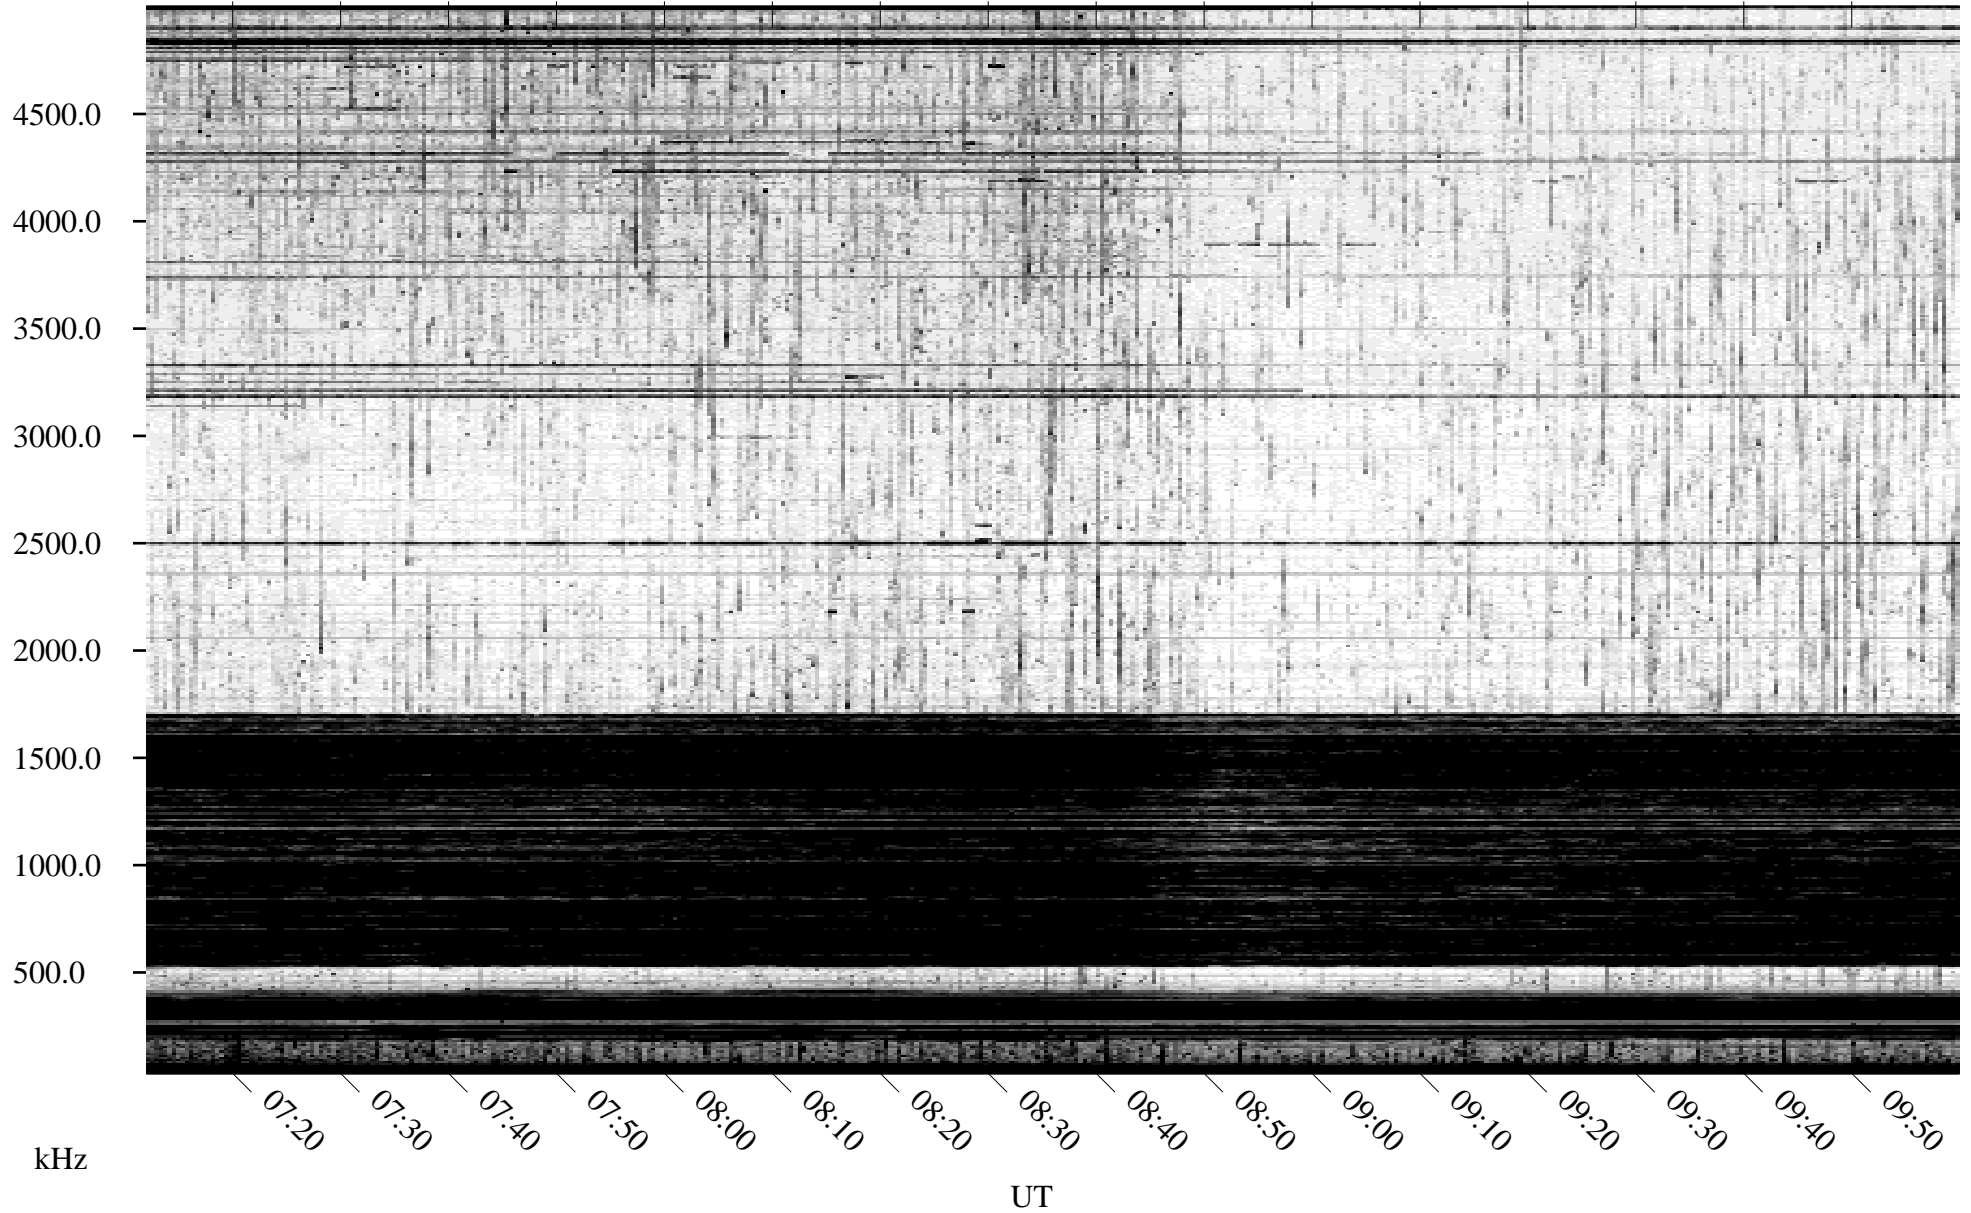

10/25/2010 Churchill, Manitoba

Linear Scale Black = 161 White = 15

ch10298l.r00SUm max_12

Page 1

10/25/2010 Churchill, Manitoba

Linear Scale Black = 161 White = 15

ch10298l.r00SUm max_12

Page 2

10/26/2010 Churchill, Manitoba

Linear Scale Black = 161 White = 15

ch10298l.r00SUm max_12

Page 3

10/26/2010 Churchill, Manitoba

Linear Scale Black = 161 White = 15

ch10298l.r00SUm max_12

Page 4

10/26/2010 Churchill, Manitoba

Linear Scale Black = 161 White = 15

ch10298l.r00SUm max_12

Page 5

10/26/2010 Churchill, Manitoba

Linear Scale Black = 161 White = 15

ch10298l.r00SUm max_12

Page 6

10/26/2010 Churchill, Manitoba

Linear Scale Black = 161 White = 15

ch10298l.r00SUm max_12

Page 7

10/26/2010 Churchill, Manitoba

Linear Scale Black = 161 White = 15

ch10298l.r00SUm max_12

Page 8