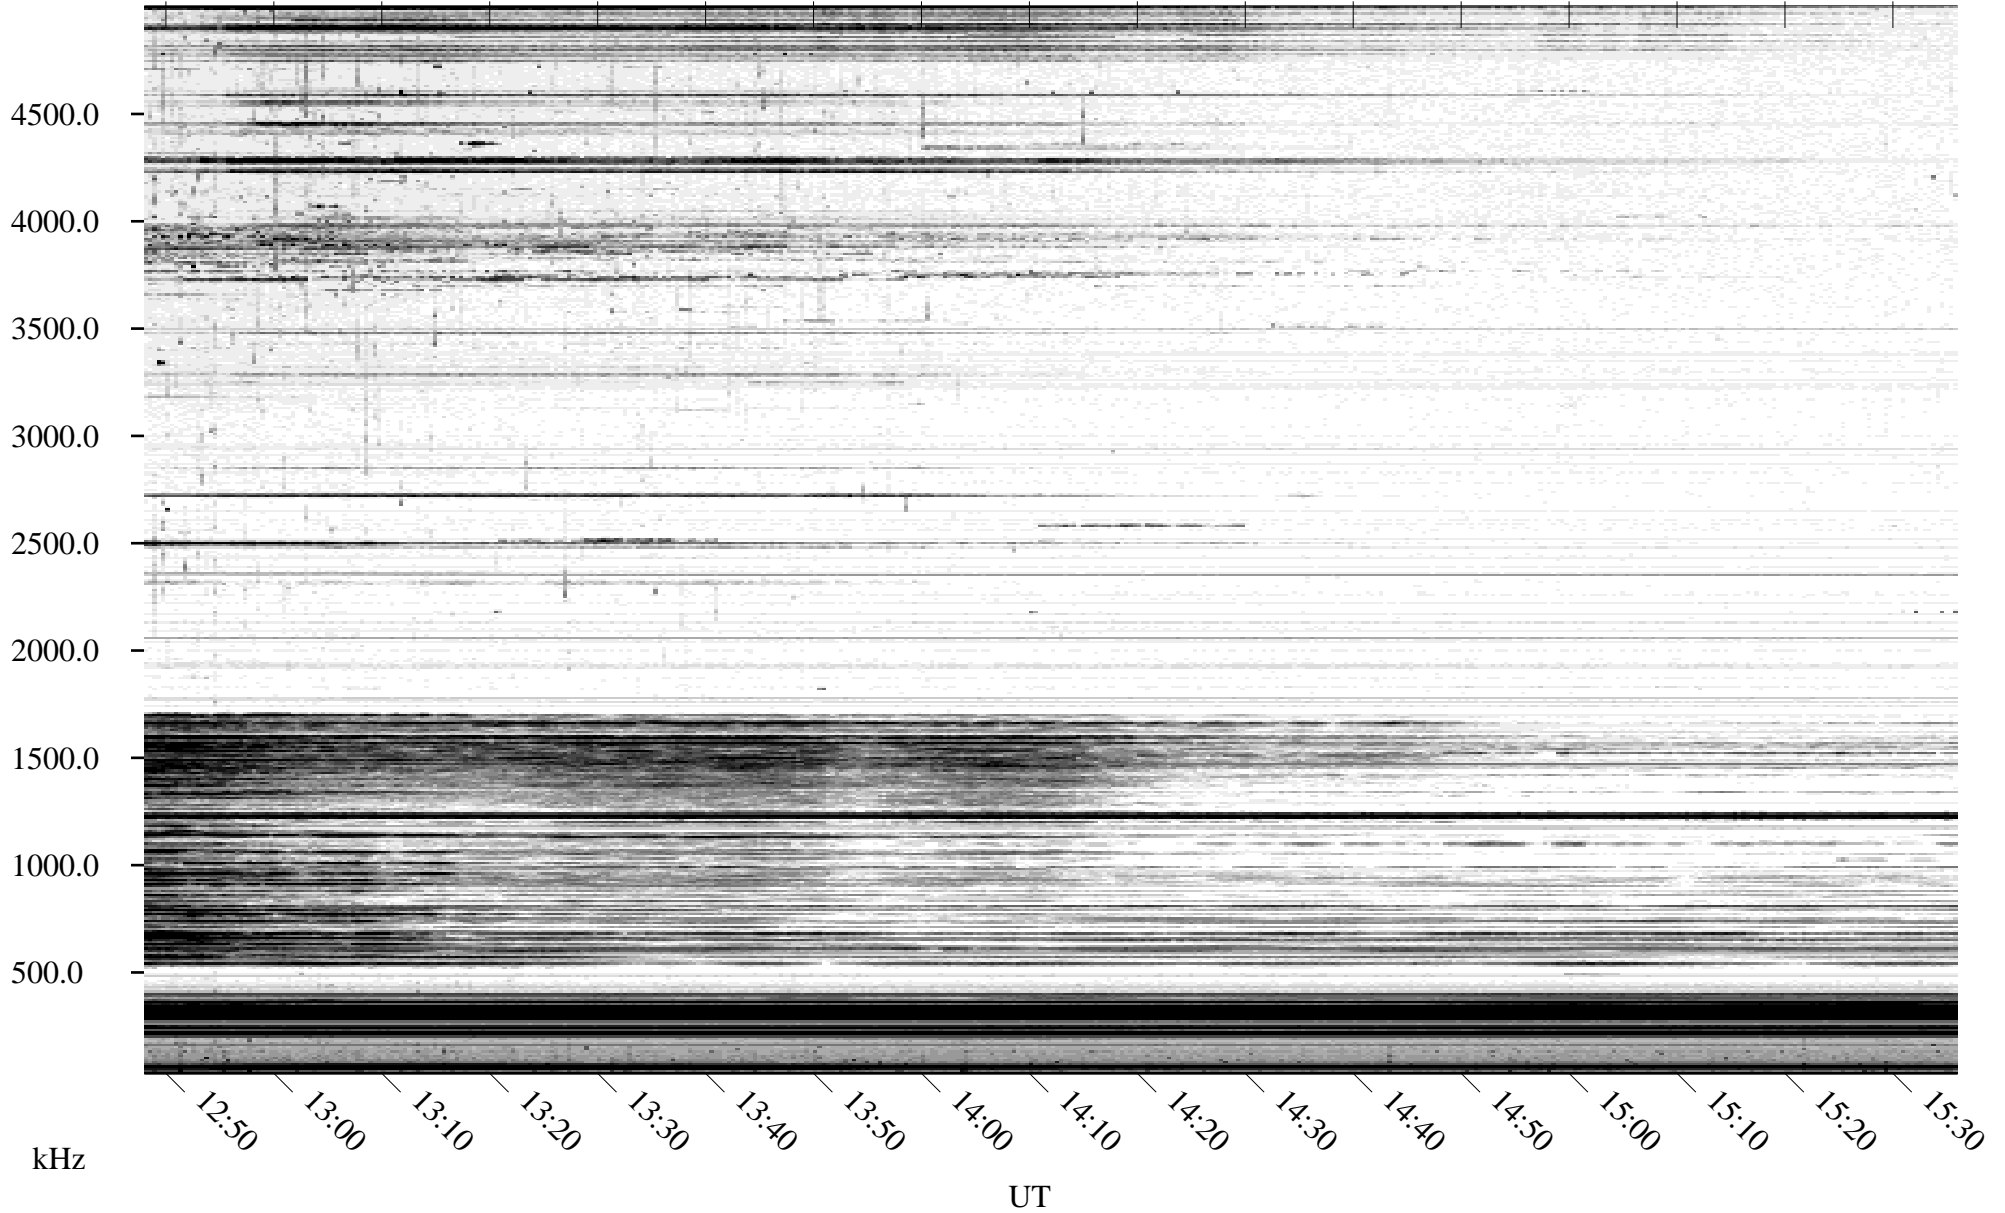

10/25/2010 Churchill, Manitoba

Linear Scale Black = 161 White = 15

ch10298l.r00SUm max_12

Page 1

10/25/2010 Churchill, Manitoba

Linear Scale Black = 161 White = 15

ch10298l.r00SUm max_12

Page 2

10/26/2010 Churchill, Manitoba

Linear Scale Black = 161 White = 15

ch10298l.r00SUm max_12

Page 3

10/26/2010 Churchill, Manitoba

Linear Scale Black = 161 White = 15

ch10298l.r00SUm max_12

Page 4

10/26/2010 Churchill, Manitoba

Linear Scale Black = 161 White = 15

ch10298l.r00SUm max_12

Page 5

10/26/2010 Churchill, Manitoba

Linear Scale Black = 161 White = 15

ch10298l.r00SUm max_12

Page 6

10/26/2010 Churchill, Manitoba

Linear Scale Black = 161 White = 15

ch10298l.r00SUm max_12

Page 7

10/26/2010 Churchill, Manitoba

Linear Scale Black = 161 White = 15

ch10298l.r00SUm max_12

Page 8