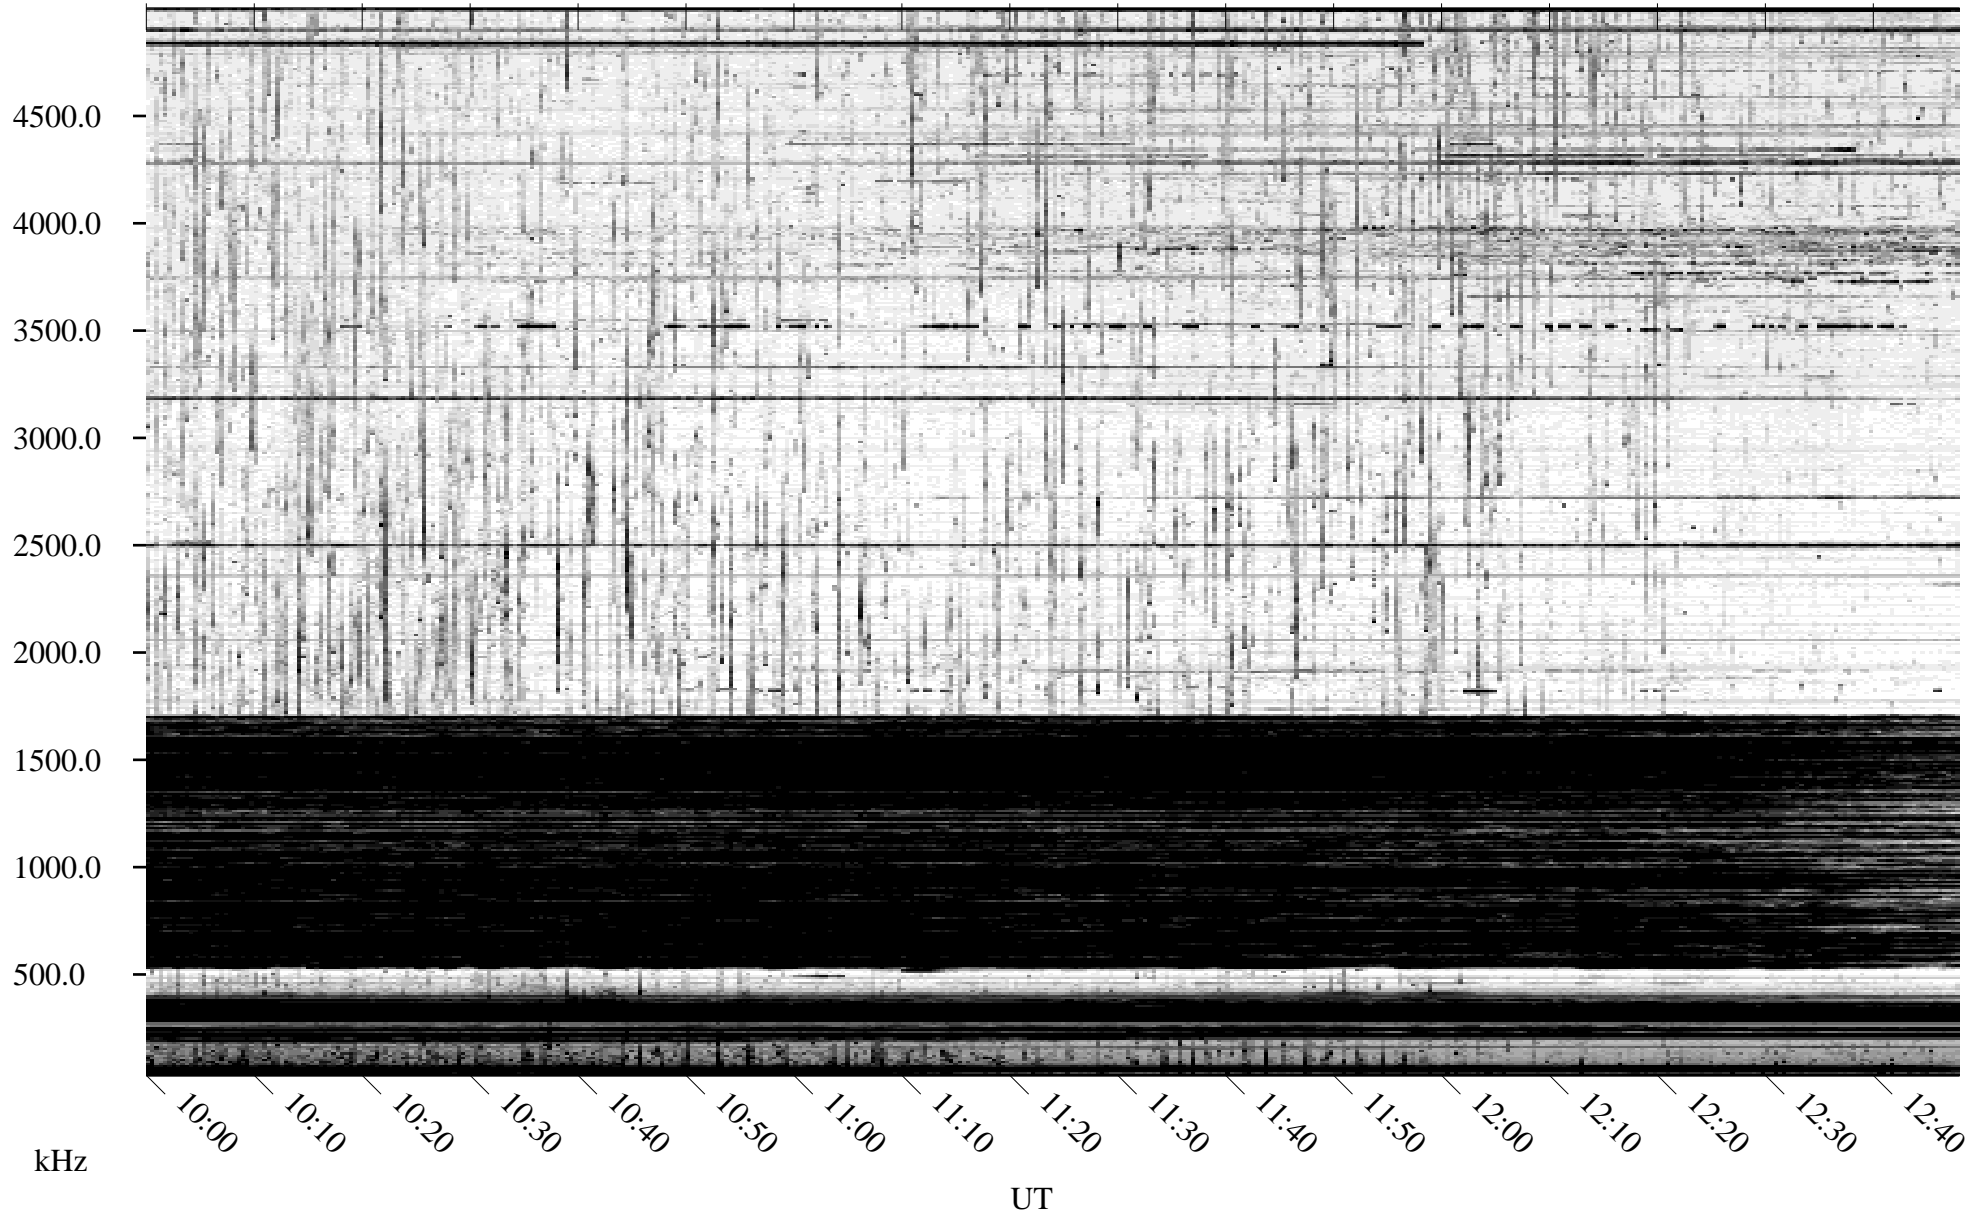

10/25/2010 Churchill, Manitoba

Linear Scale Black = 161 White = 15

ch10298l.r00SUm max_12

Page 1

10/25/2010 Churchill, Manitoba

Linear Scale Black = 161 White = 15

ch10298l.r00SUm max_12

Page 2

10/26/2010 Churchill, Manitoba

Linear Scale Black = 161 White = 15

ch10298l.r00SUm max_12

Page 3

10/26/2010 Churchill, Manitoba

Linear Scale Black = 161 White = 15

ch10298l.r00SUm max_12

Page 4

10/26/2010 Churchill, Manitoba

Linear Scale Black = 161 White = 15

ch10298l.r00SUm max_12

Page 5

10/26/2010 Churchill, Manitoba

Linear Scale Black = 161 White = 15

ch10298l.r00SUm max_12

Page 6

10/26/2010 Churchill, Manitoba

Linear Scale Black = 161 White = 15

ch10298l.r00SUm max_12

Page 7

10/26/2010 Churchill, Manitoba

Linear Scale Black = 161 White = 15

ch10298l.r00SUm max_12

Page 8