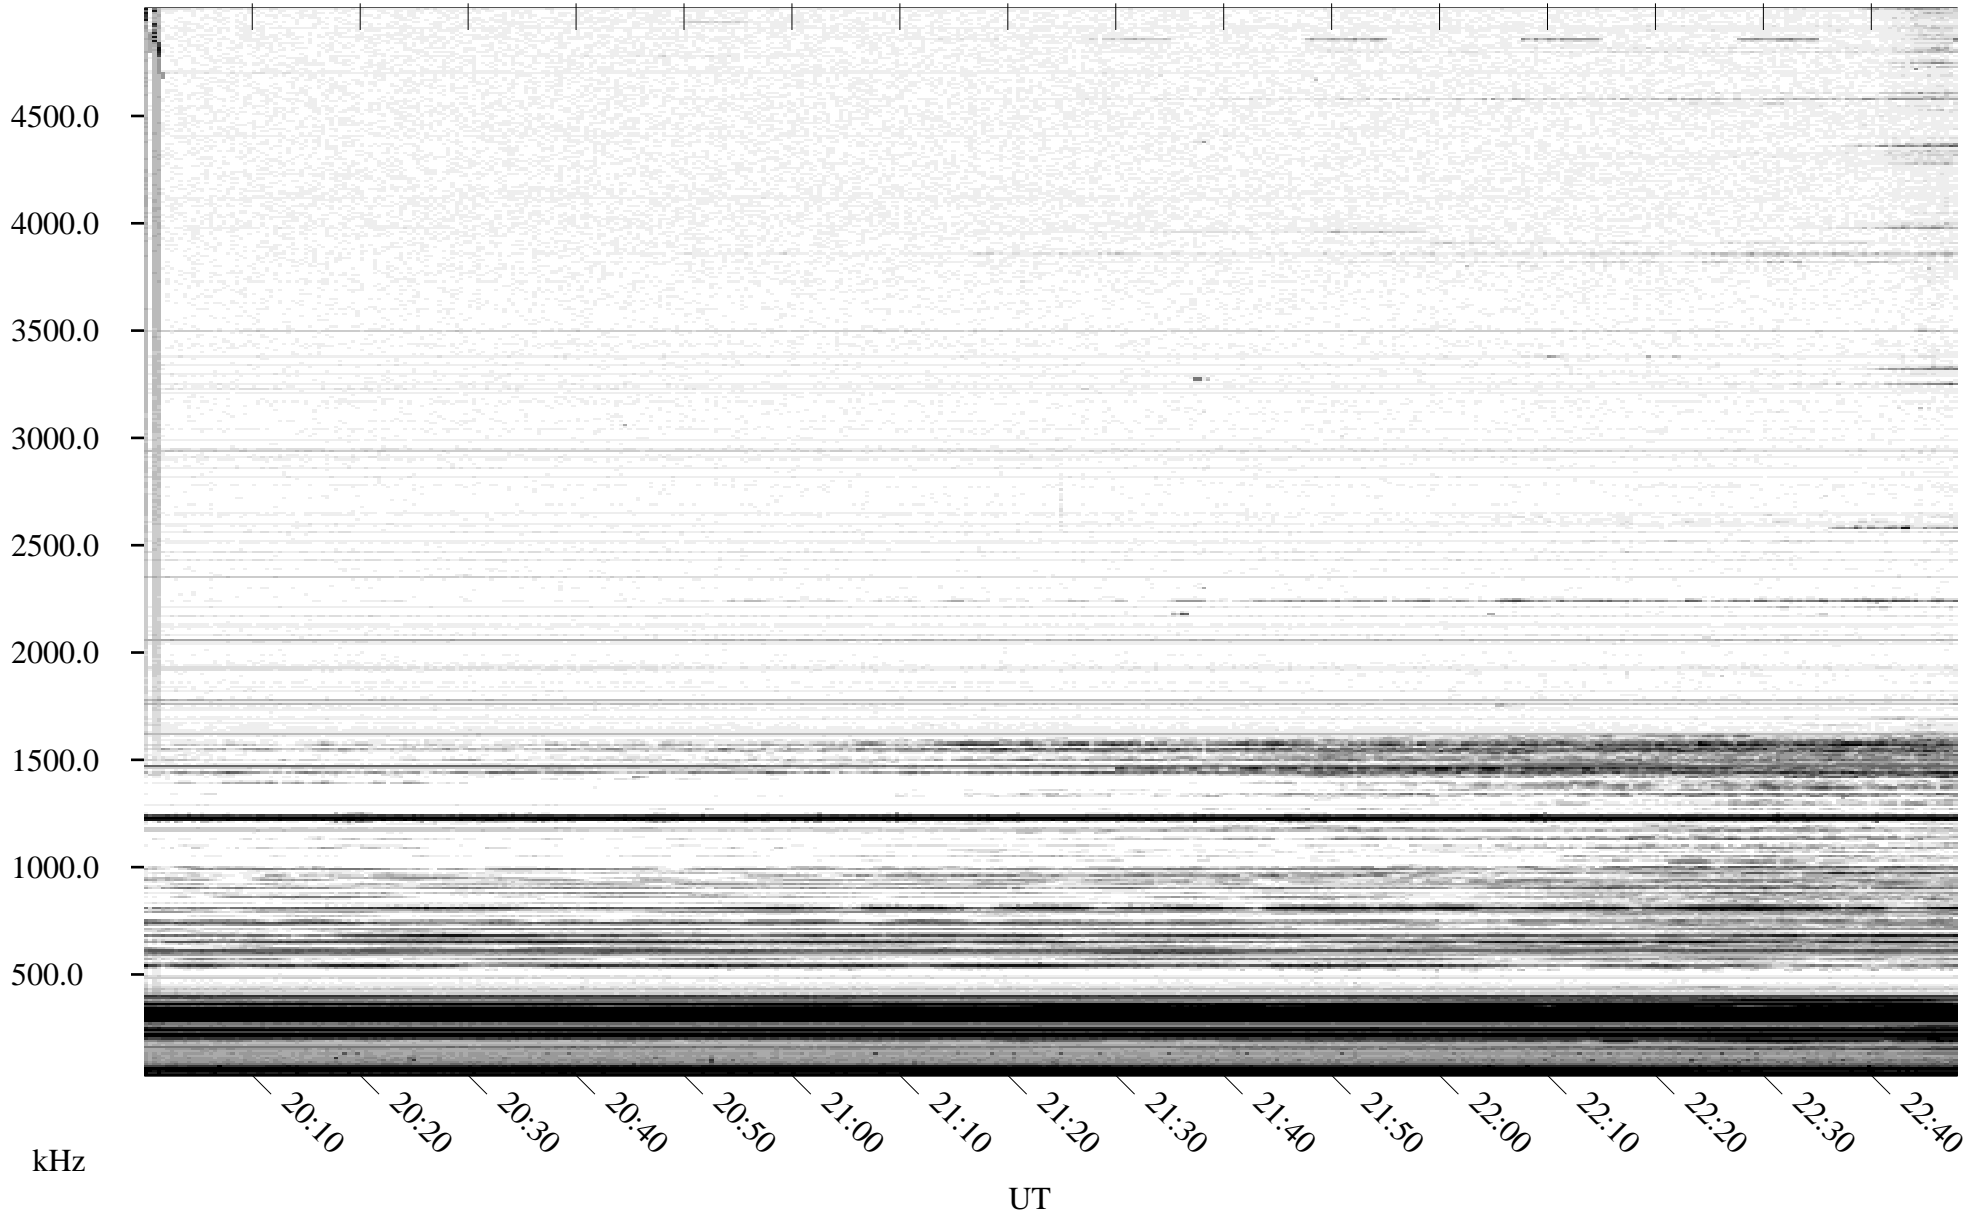

10/25/2010 Churchill, Manitoba

Linear Scale Black = 161 White = 15

ch10298l.r00SUm max_12

Page 1

10/25/2010 Churchill, Manitoba

Linear Scale Black = 161 White = 15

ch10298l.r00SUm max_12

Page 2

10/26/2010 Churchill, Manitoba

Linear Scale Black = 161 White = 15

ch10298l.r00SUm max_12

Page 3

10/26/2010 Churchill, Manitoba

Linear Scale Black = 161 White = 15

ch10298l.r00SUm max_12

Page 4

10/26/2010 Churchill, Manitoba

Linear Scale Black = 161 White = 15

ch10298l.r00SUm max_12

Page 5

10/26/2010 Churchill, Manitoba

Linear Scale Black = 161 White = 15

ch10298l.r00SUm max_12

Page 6

10/26/2010 Churchill, Manitoba

Linear Scale Black = 161 White = 15

ch10298l.r00SUm max_12

Page 7

10/26/2010 Churchill, Manitoba

Linear Scale Black = 161 White = 15

ch10298l.r00SUm max_12

Page 8