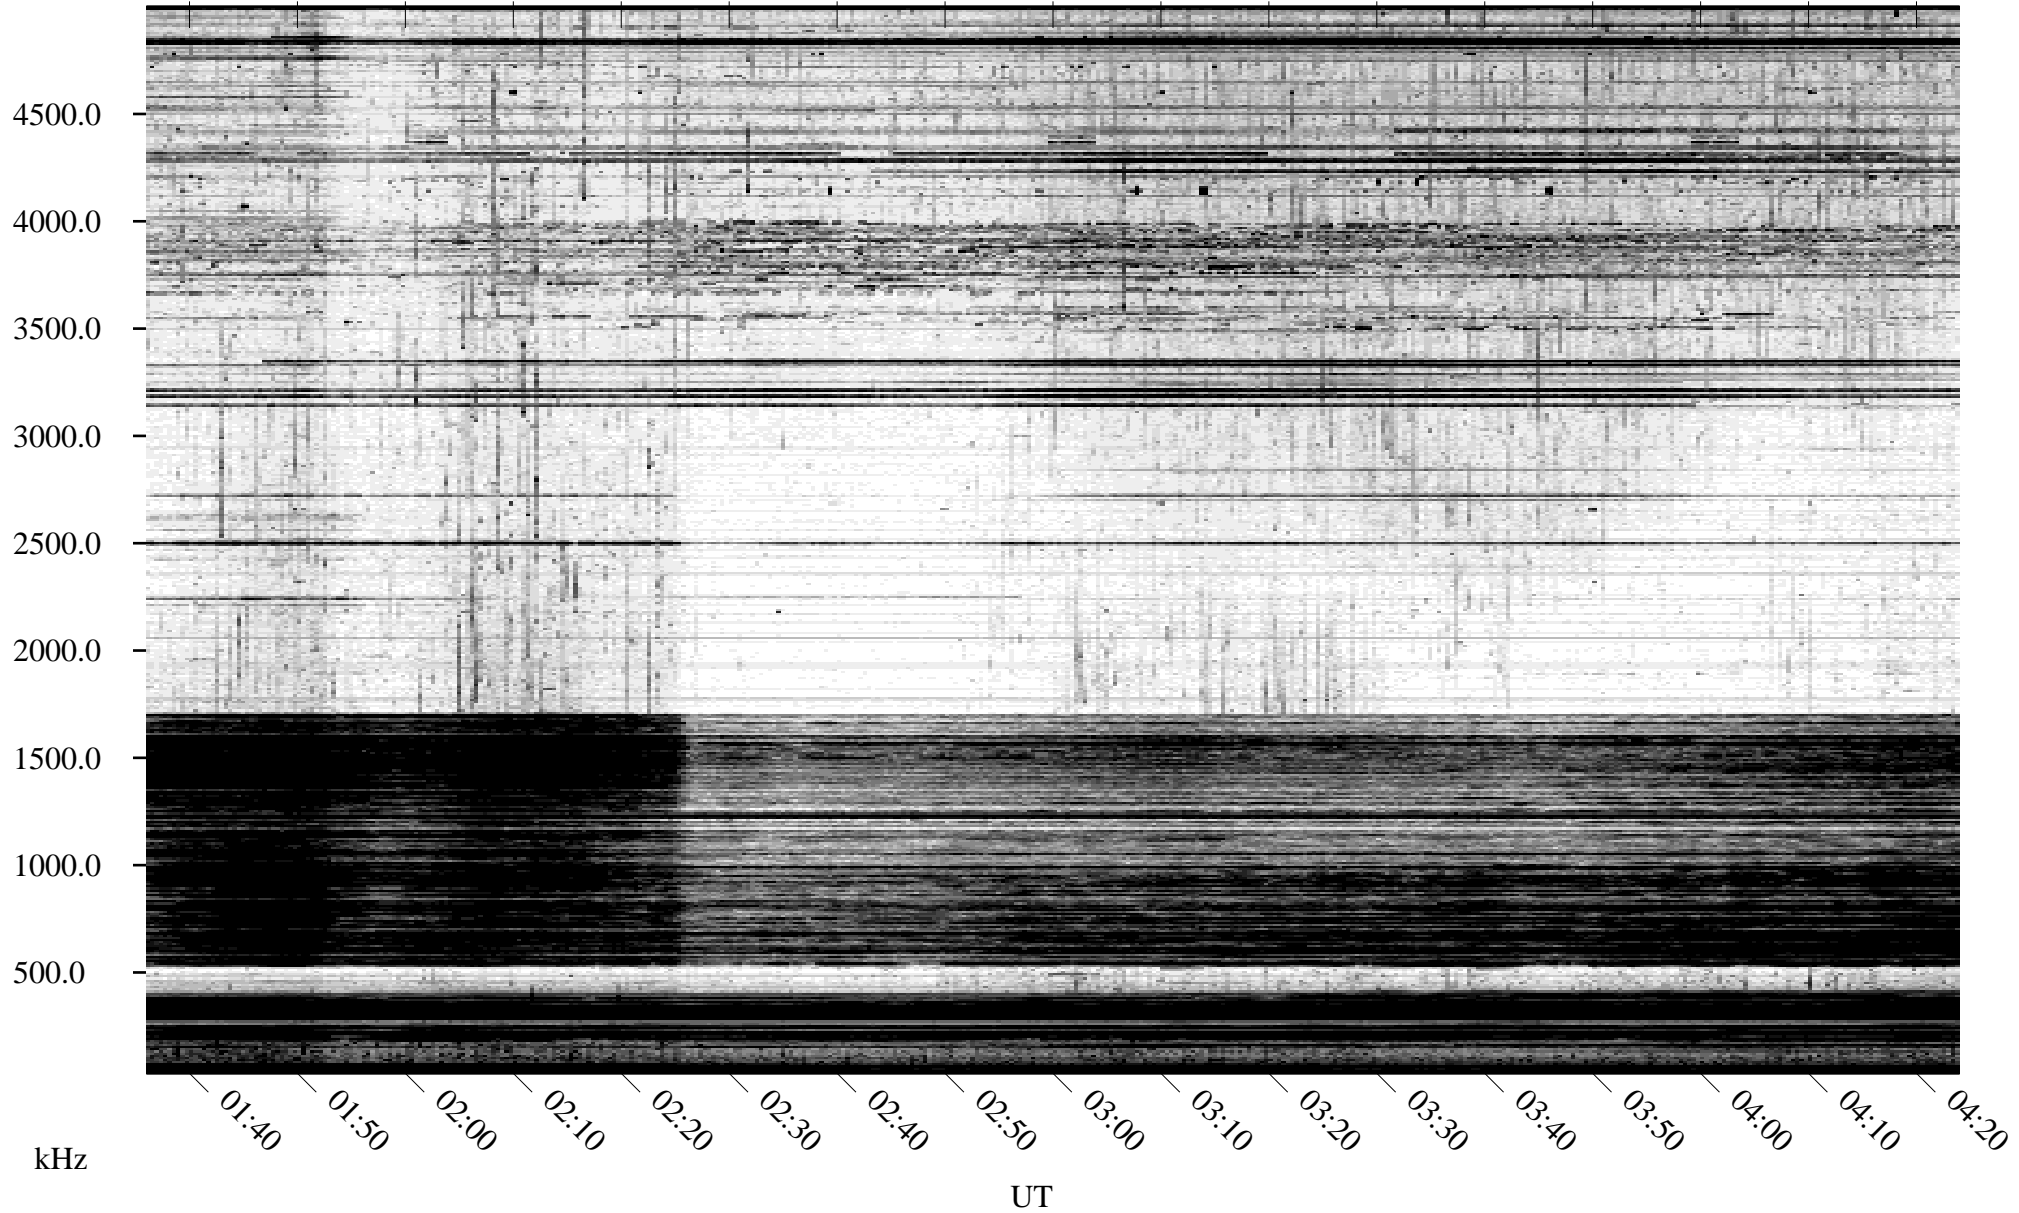

10/25/2010 Churchill, Manitoba

Linear Scale Black = 161 White = 15

ch10298l.r00SUm max_12

Page 1

10/25/2010 Churchill, Manitoba

Linear Scale Black = 161 White = 15

ch10298l.r00SUm max_12

Page 2

10/26/2010 Churchill, Manitoba

Linear Scale Black = 161 White = 15

ch10298l.r00SUm max_12

Page 3

10/26/2010 Churchill, Manitoba

Linear Scale Black = 161 White = 15

ch10298l.r00SUm max_12

Page 4

10/26/2010 Churchill, Manitoba

Linear Scale Black = 161 White = 15

ch10298l.r00SUm max_12

Page 5

10/26/2010 Churchill, Manitoba

Linear Scale Black = 161 White = 15

ch10298l.r00SUm max_12

Page 6

10/26/2010 Churchill, Manitoba

Linear Scale Black = 161 White = 15

ch10298l.r00SUm max_12

Page 7

10/26/2010 Churchill, Manitoba

Linear Scale Black = 161 White = 15

ch10298l.r00SUm max_12

Page 8