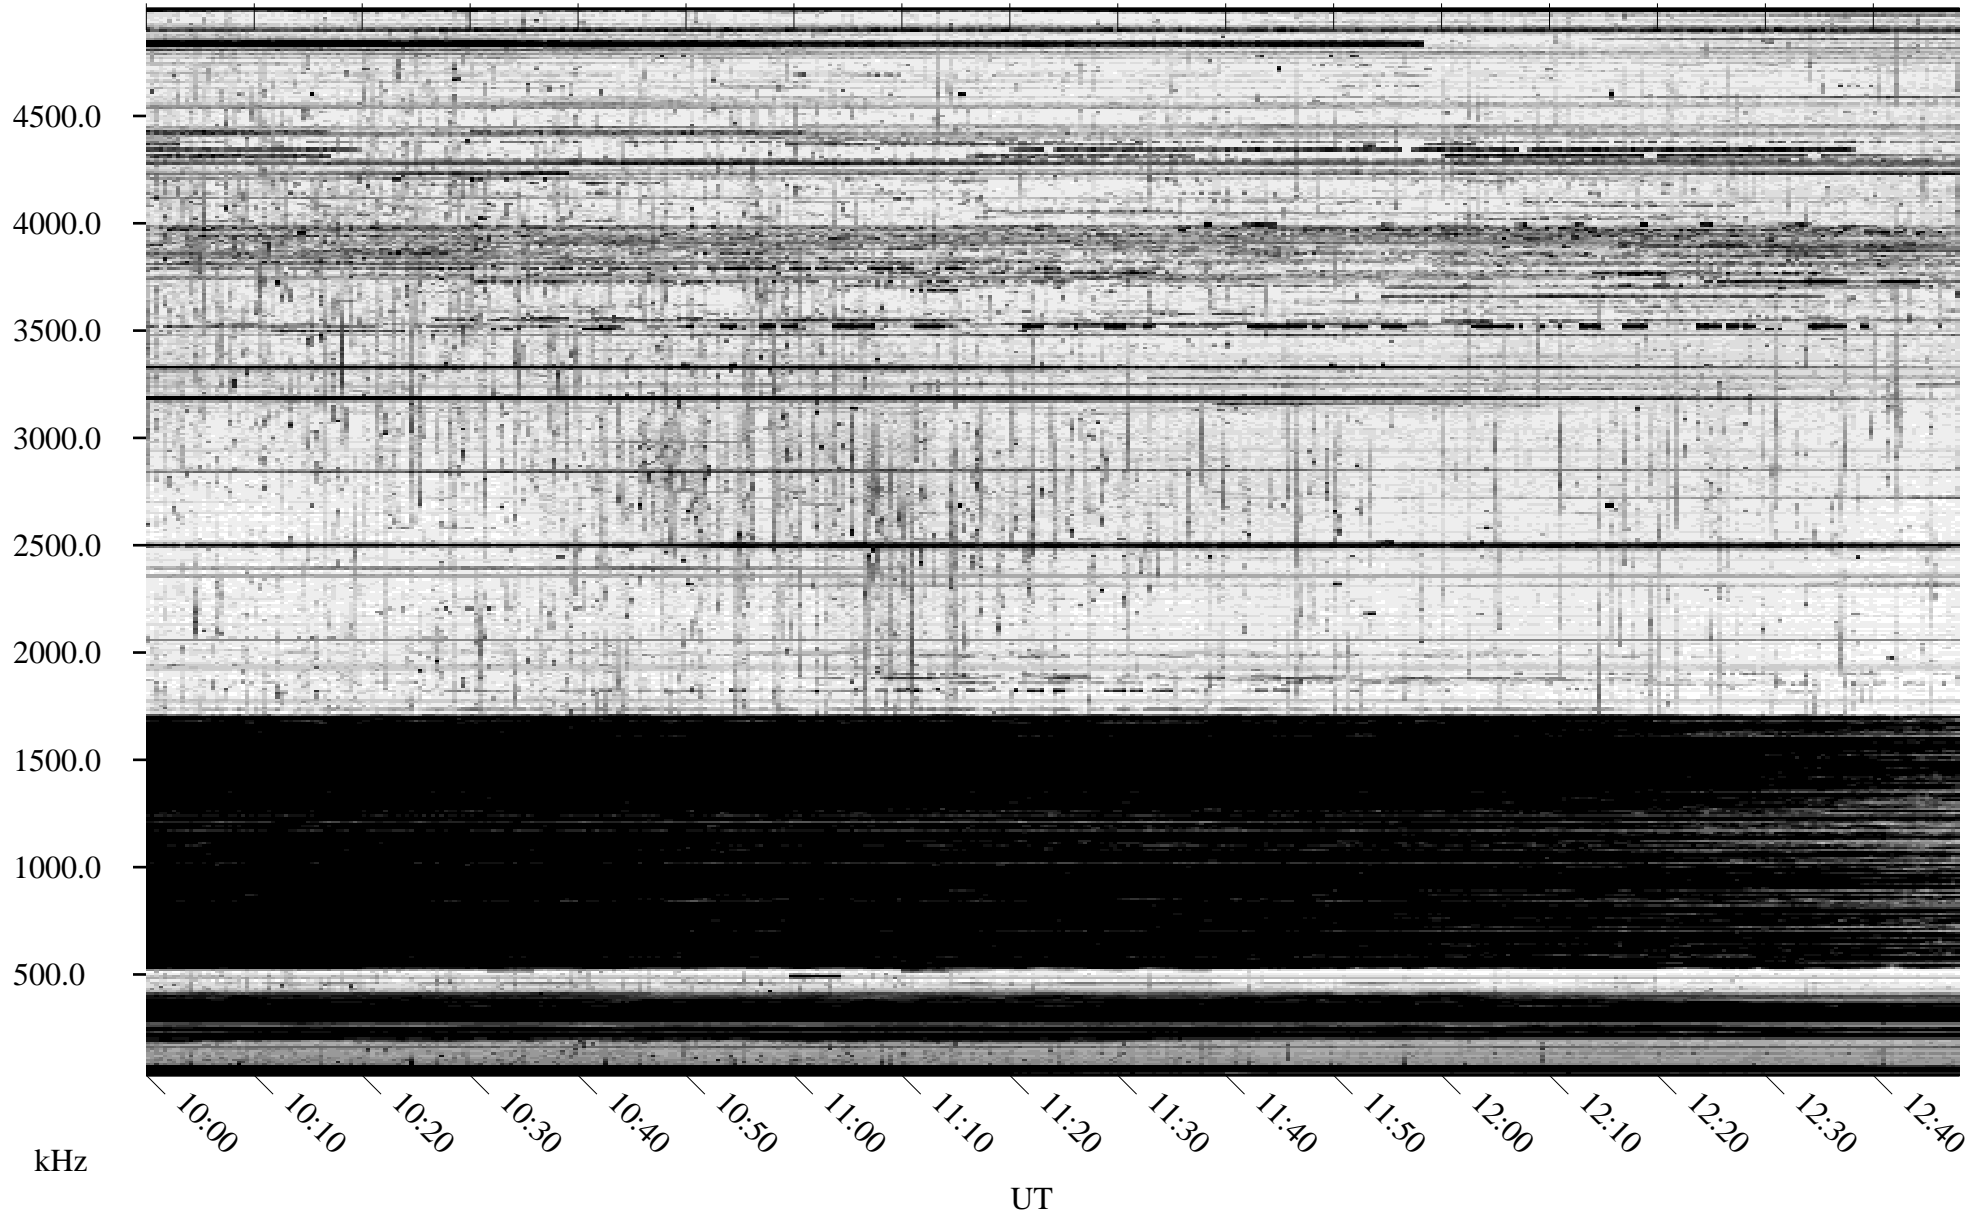

# 10/27/2010 Churchill, Manitoba

Linear Scale    Black = 161    White = 15

ch10299l.r00SUm max\_12

Page 5

# 10/27/2010 Churchill, Manitoba

Linear Scale    Black = 161    White = 15

ch10299l.r00SUm max\_12

Page 6