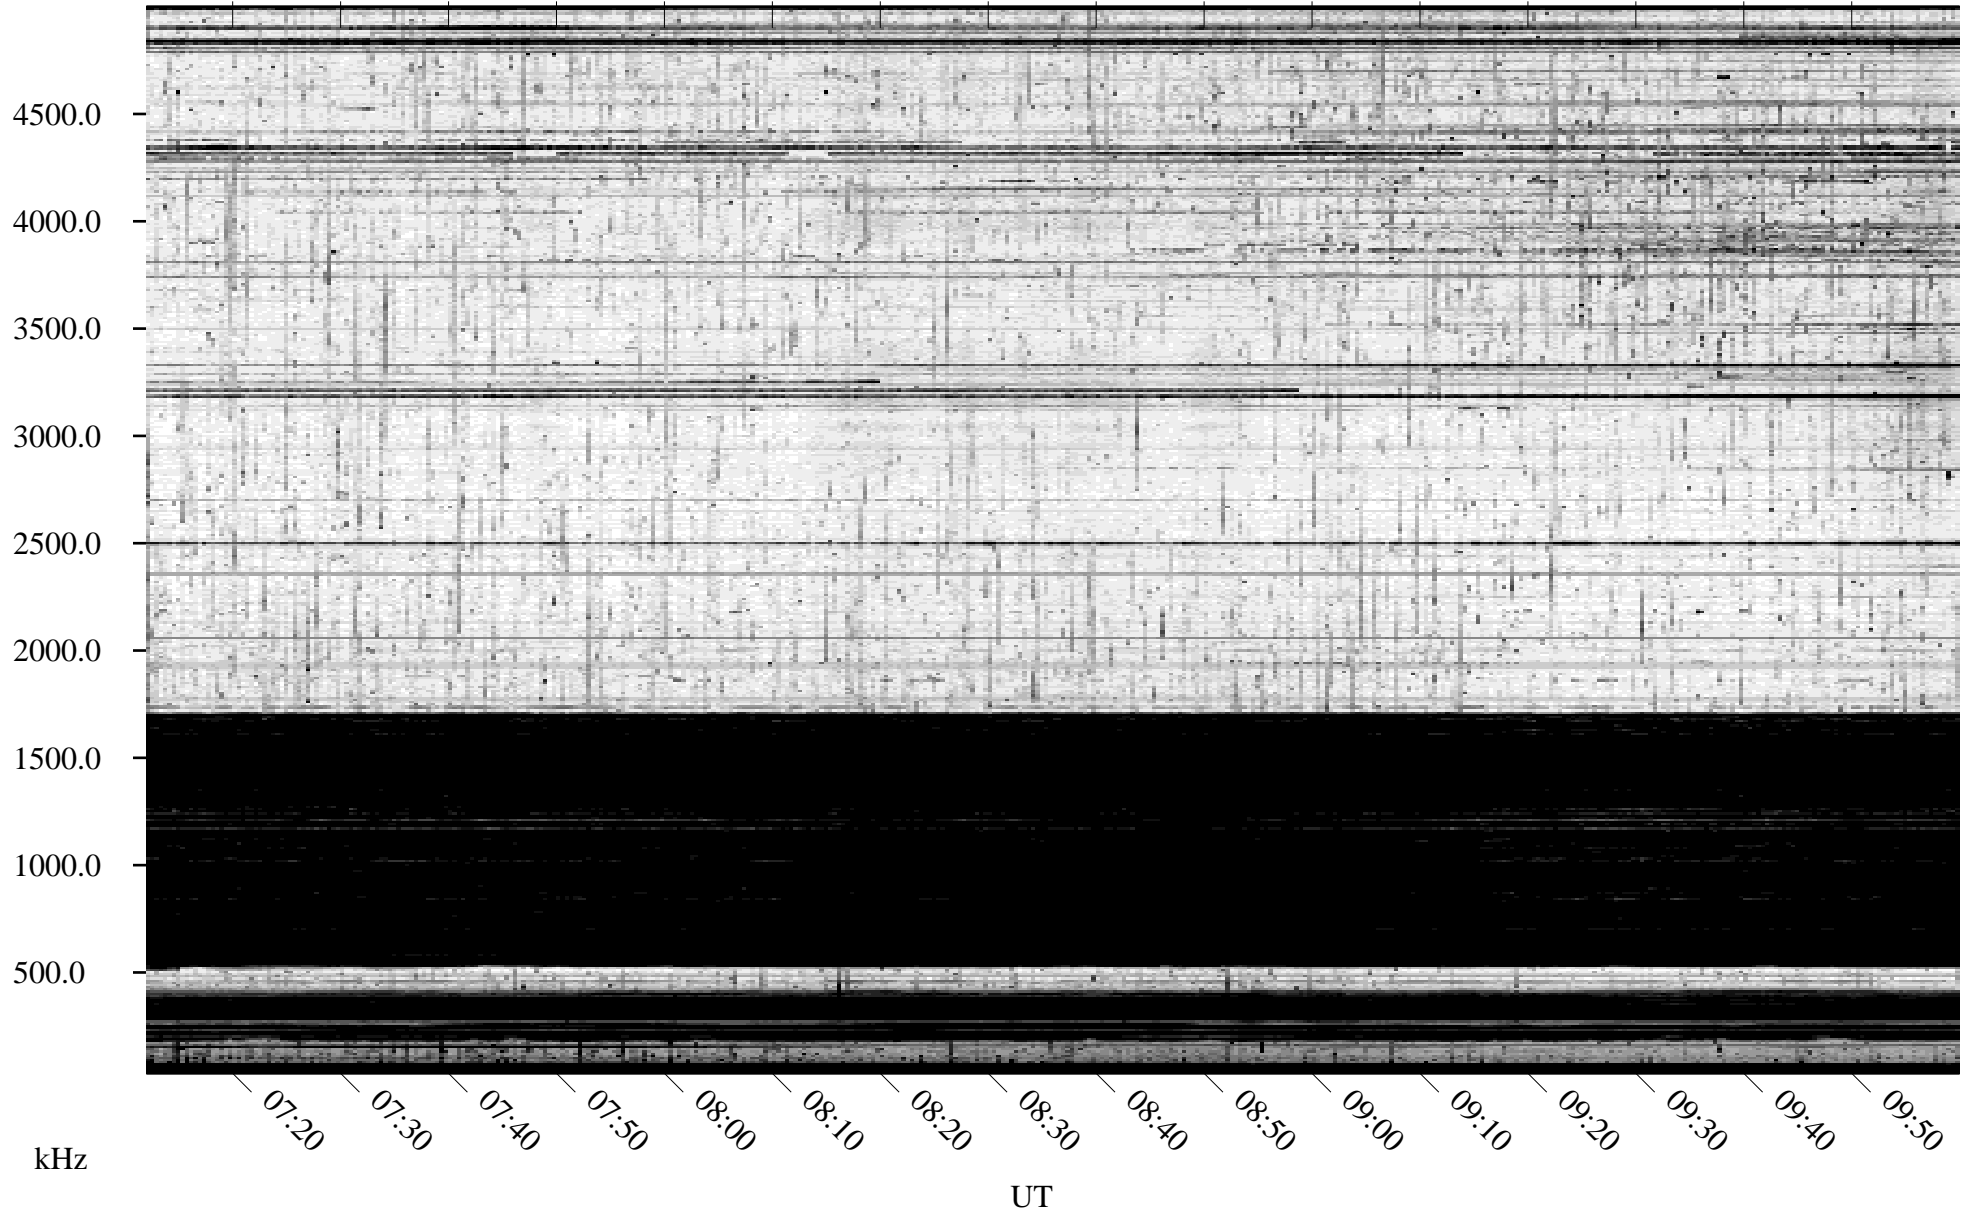

# 10/27/2010 Churchill, Manitoba

Linear Scale    Black = 161    White = 15

ch10299l.r00SUm max\_12

Page 4

# 10/27/2010 Churchill, Manitoba

Linear Scale    Black = 161    White = 15

ch10299l.r00SUm max\_12

Page 5

# 10/27/2010 Churchill, Manitoba

Linear Scale    Black = 161    White = 15

ch10299l.r00SUm max\_12

Page 6