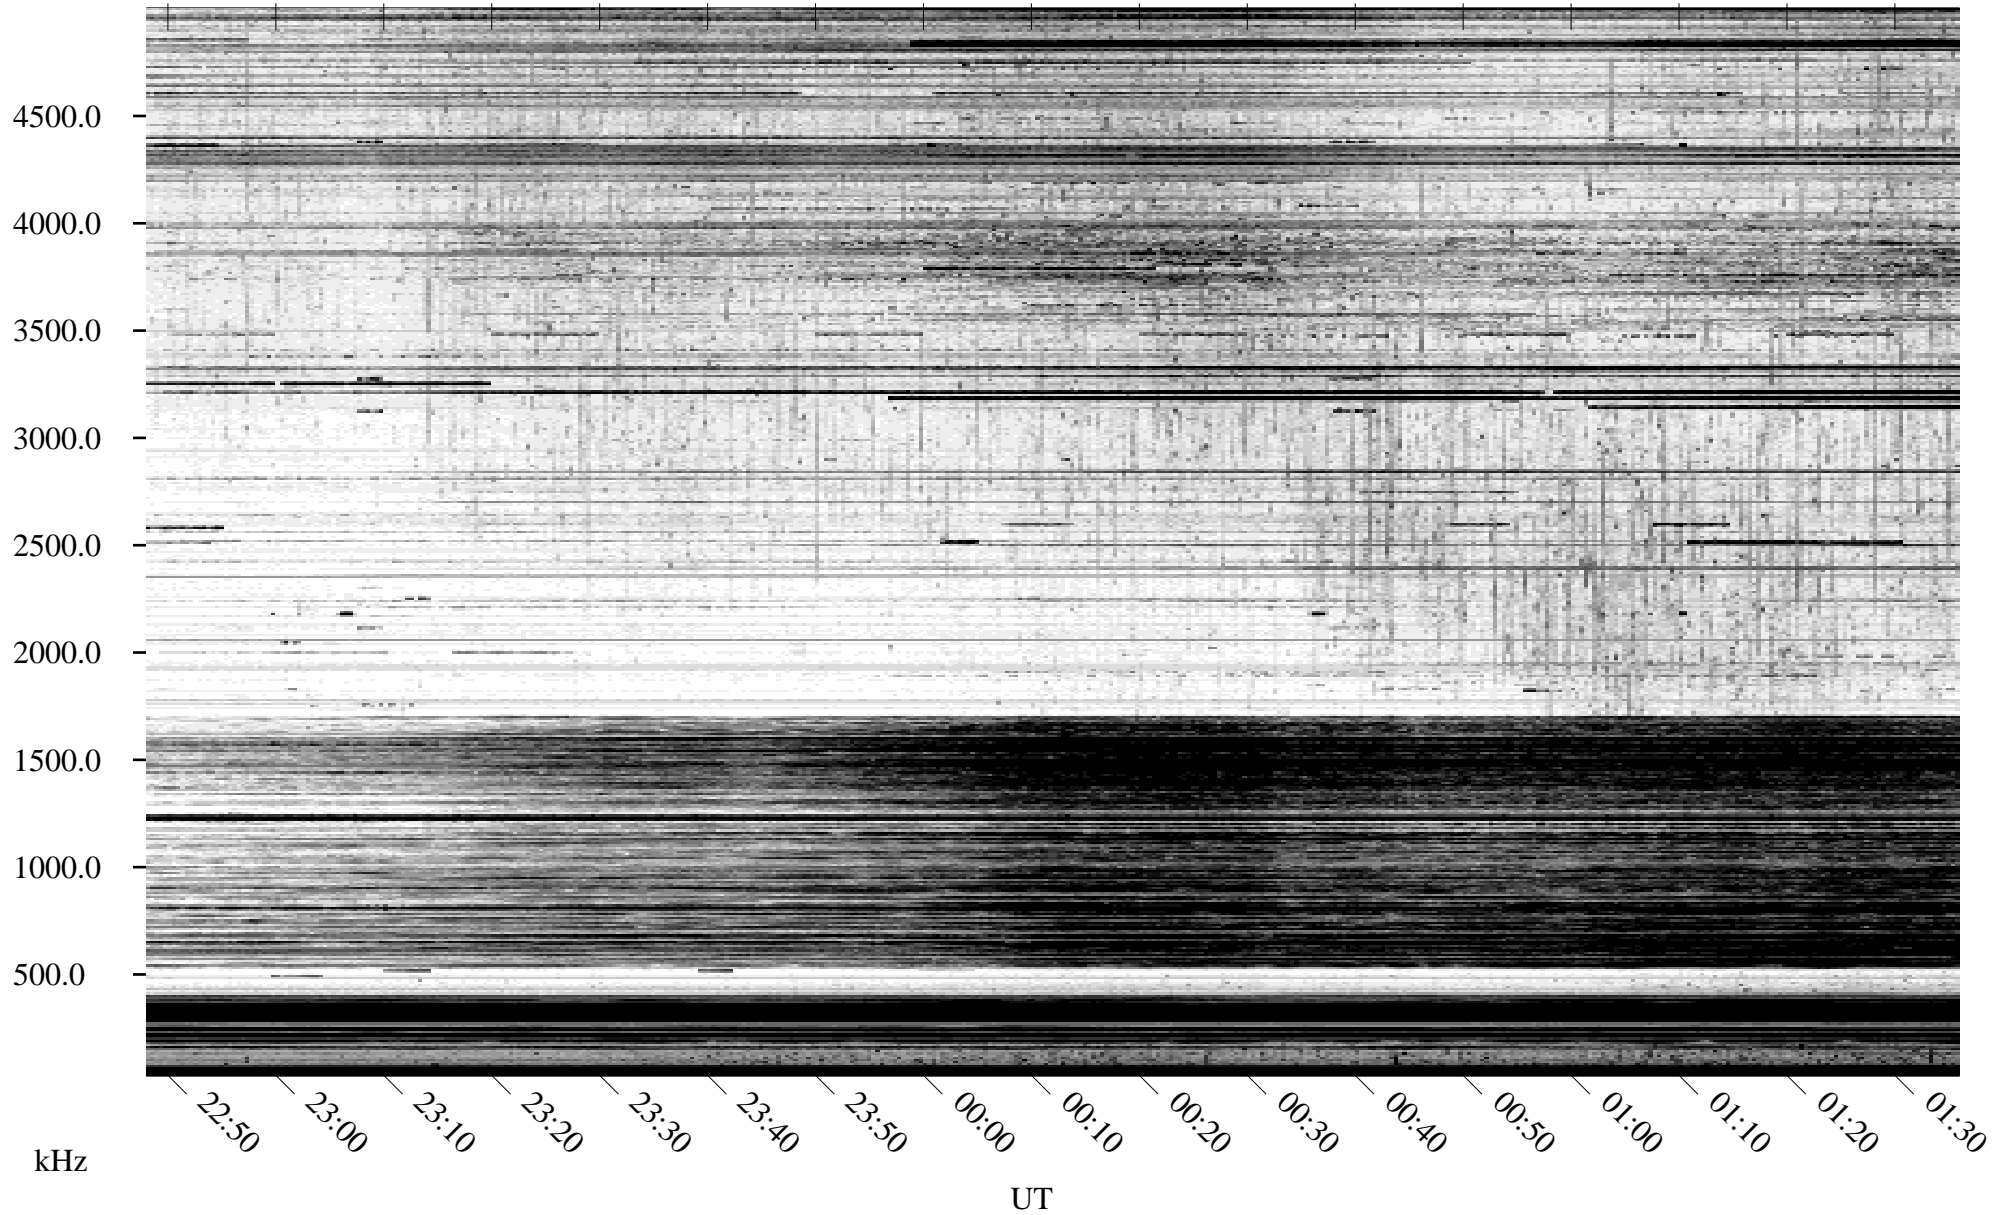

# 10/26/2010 Churchill, Manitoba

Linear Scale    Black = 161    White = 15

ch10299l.r00SUm max\_12

Page 1

# 10/26/2010 Churchill, Manitoba

Linear Scale    Black = 161    White = 15

ch10299l.r00SUm max\_12

Page 2

# 10/27/2010 Churchill, Manitoba

Linear Scale    Black = 161    White = 15

ch10299l.r00SUm max\_12

Page 3

# 10/27/2010 Churchill, Manitoba

Linear Scale    Black = 161    White = 15

ch10299l.r00SUm max\_12

Page 4