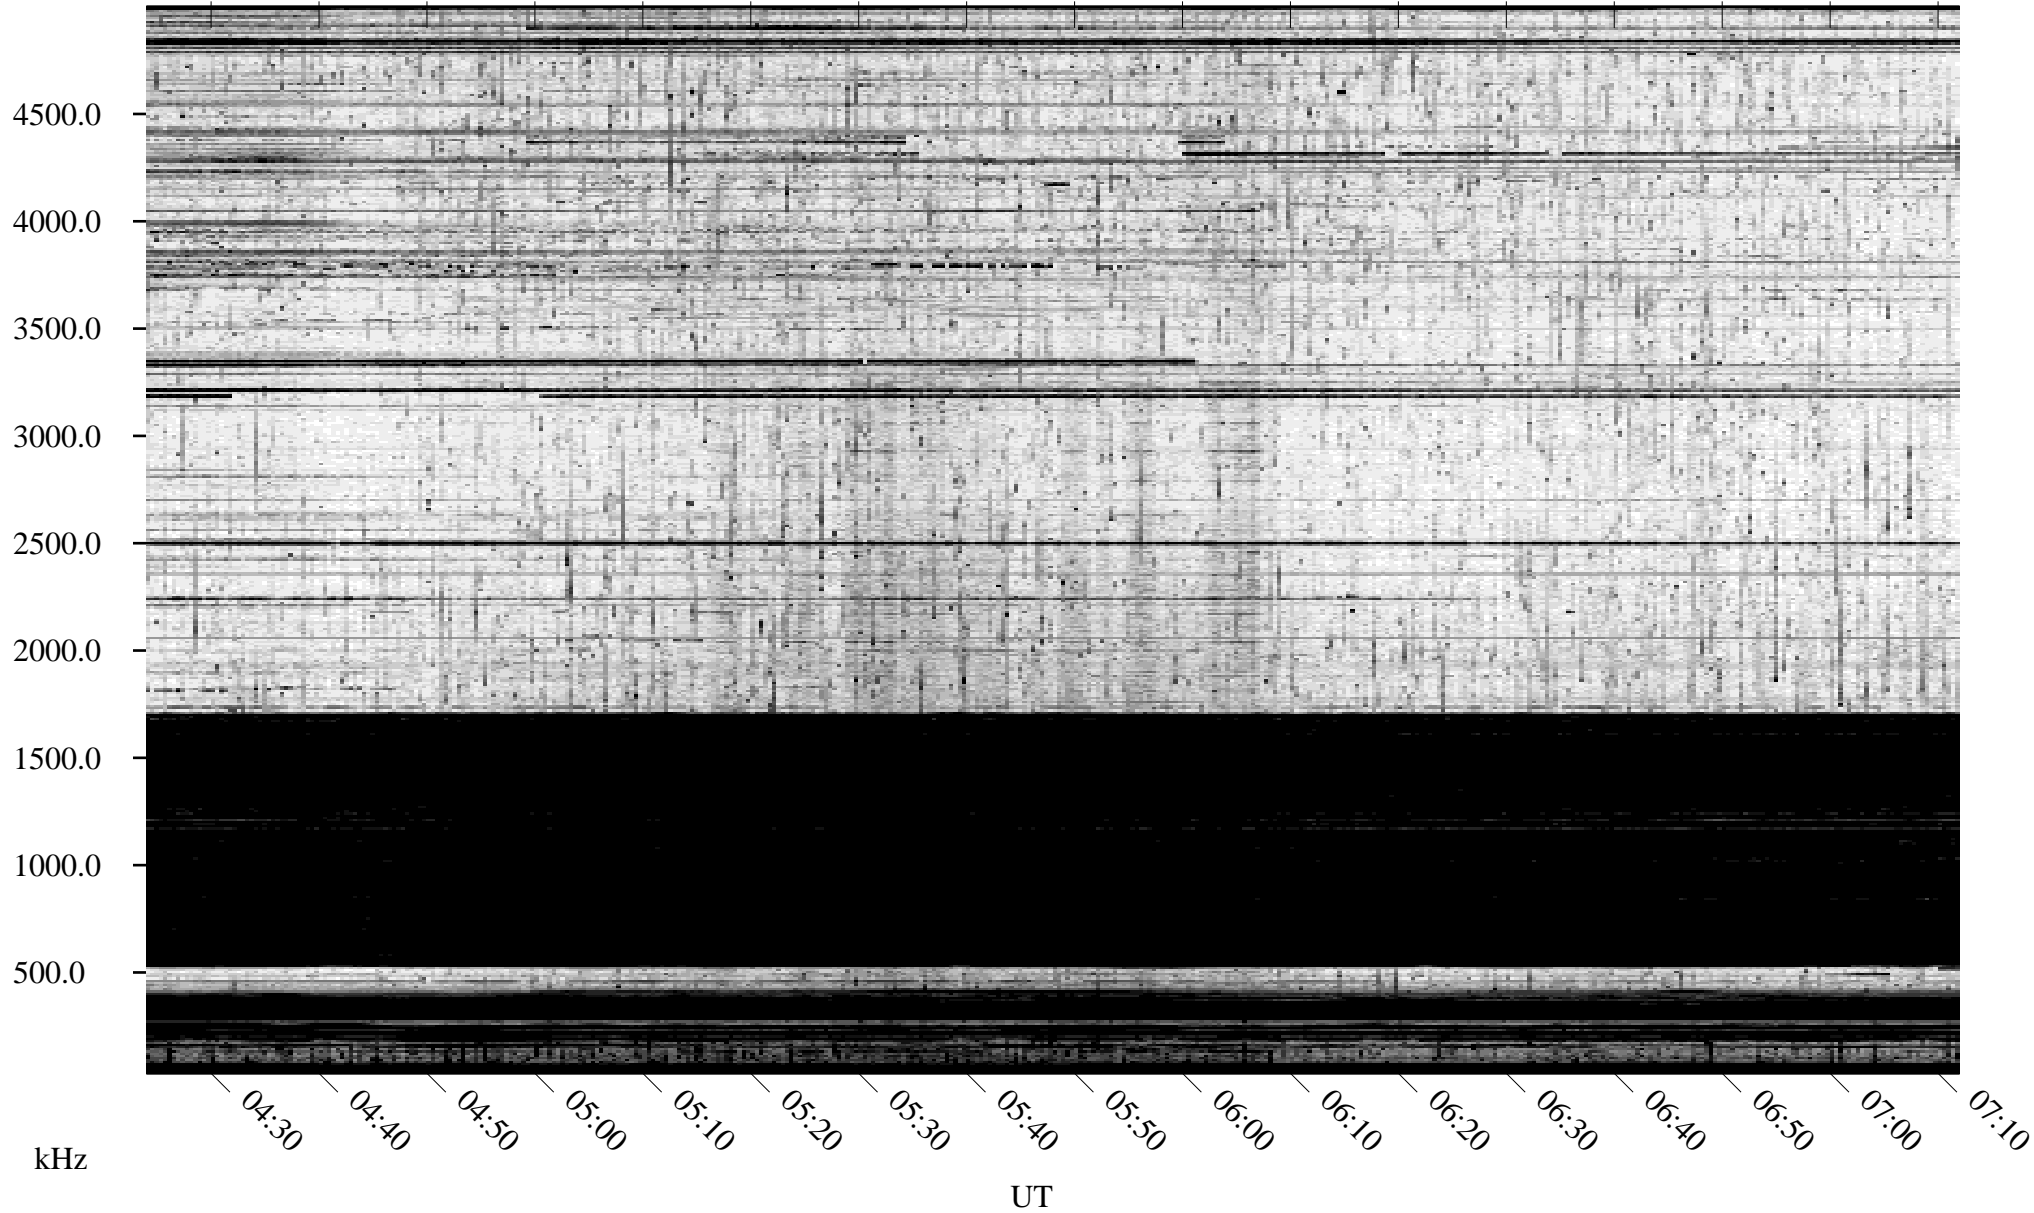

# 10/26/2010 Churchill, Manitoba

Linear Scale    Black = 161    White = 15

ch10299l.r00SUm max\_12

Page 1

# 10/26/2010 Churchill, Manitoba

Linear Scale    Black = 161    White = 15

ch10299l.r00SUm max\_12

Page 2

# 10/27/2010 Churchill, Manitoba

Linear Scale    Black = 161    White = 15

ch10299l.r00SUm max\_12

Page 3

# 10/27/2010 Churchill, Manitoba

Linear Scale    Black = 161    White = 15

ch10299l.r00SUm max\_12

Page 4