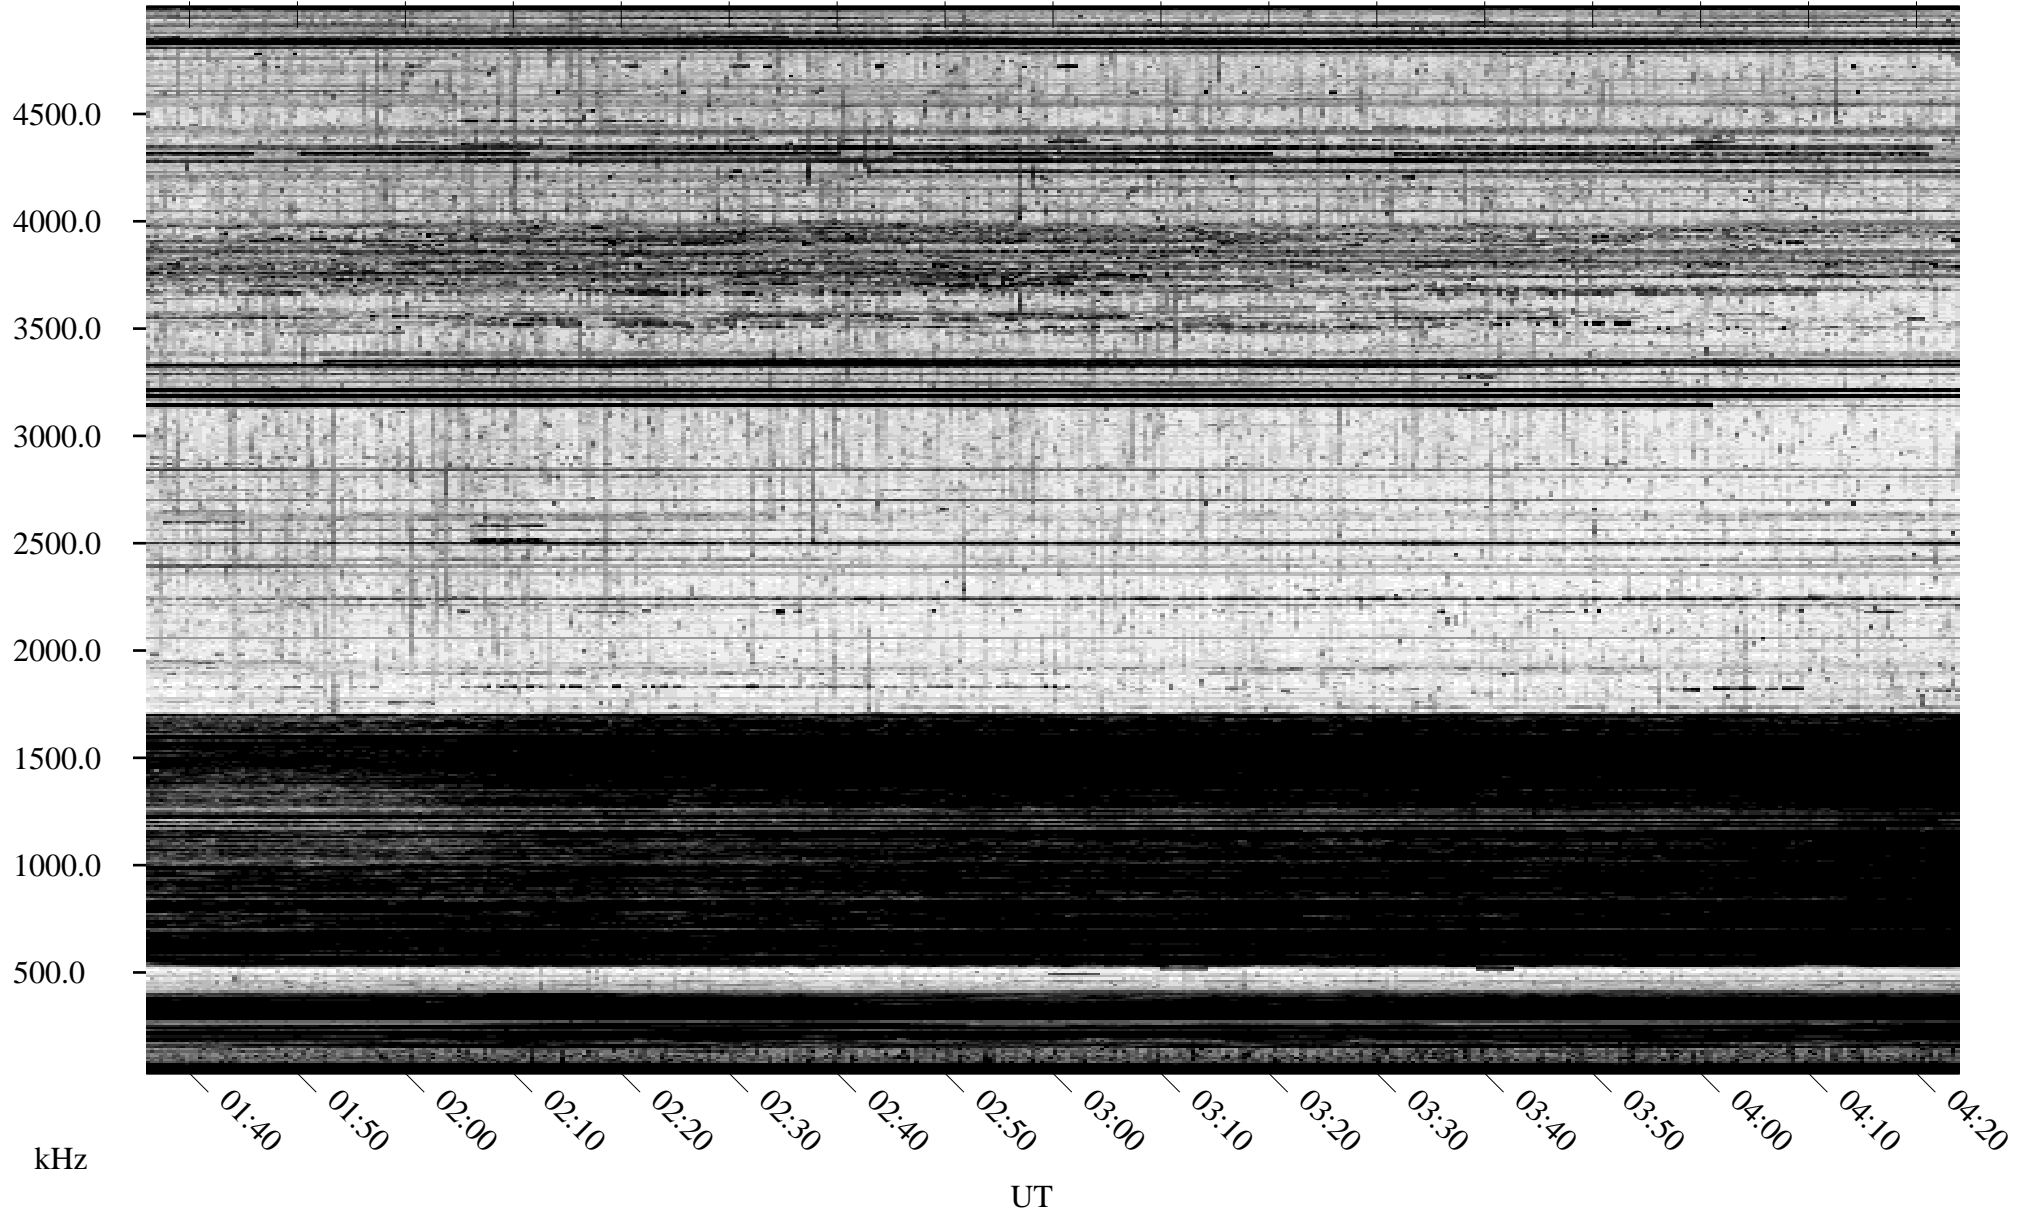

# 10/26/2010 Churchill, Manitoba

Linear Scale    Black = 161    White = 15

ch10299l.r00SUm max\_12

Page 1

# 10/26/2010 Churchill, Manitoba

Linear Scale    Black = 161    White = 15

ch10299l.r00SUm max\_12

Page 2

# 10/27/2010 Churchill, Manitoba

Linear Scale    Black = 161    White = 15

ch10299l.r00SUm max\_12

Page 3

# 10/27/2010 Churchill, Manitoba

Linear Scale    Black = 161    White = 15

ch10299l.r00SUm max\_12

Page 4