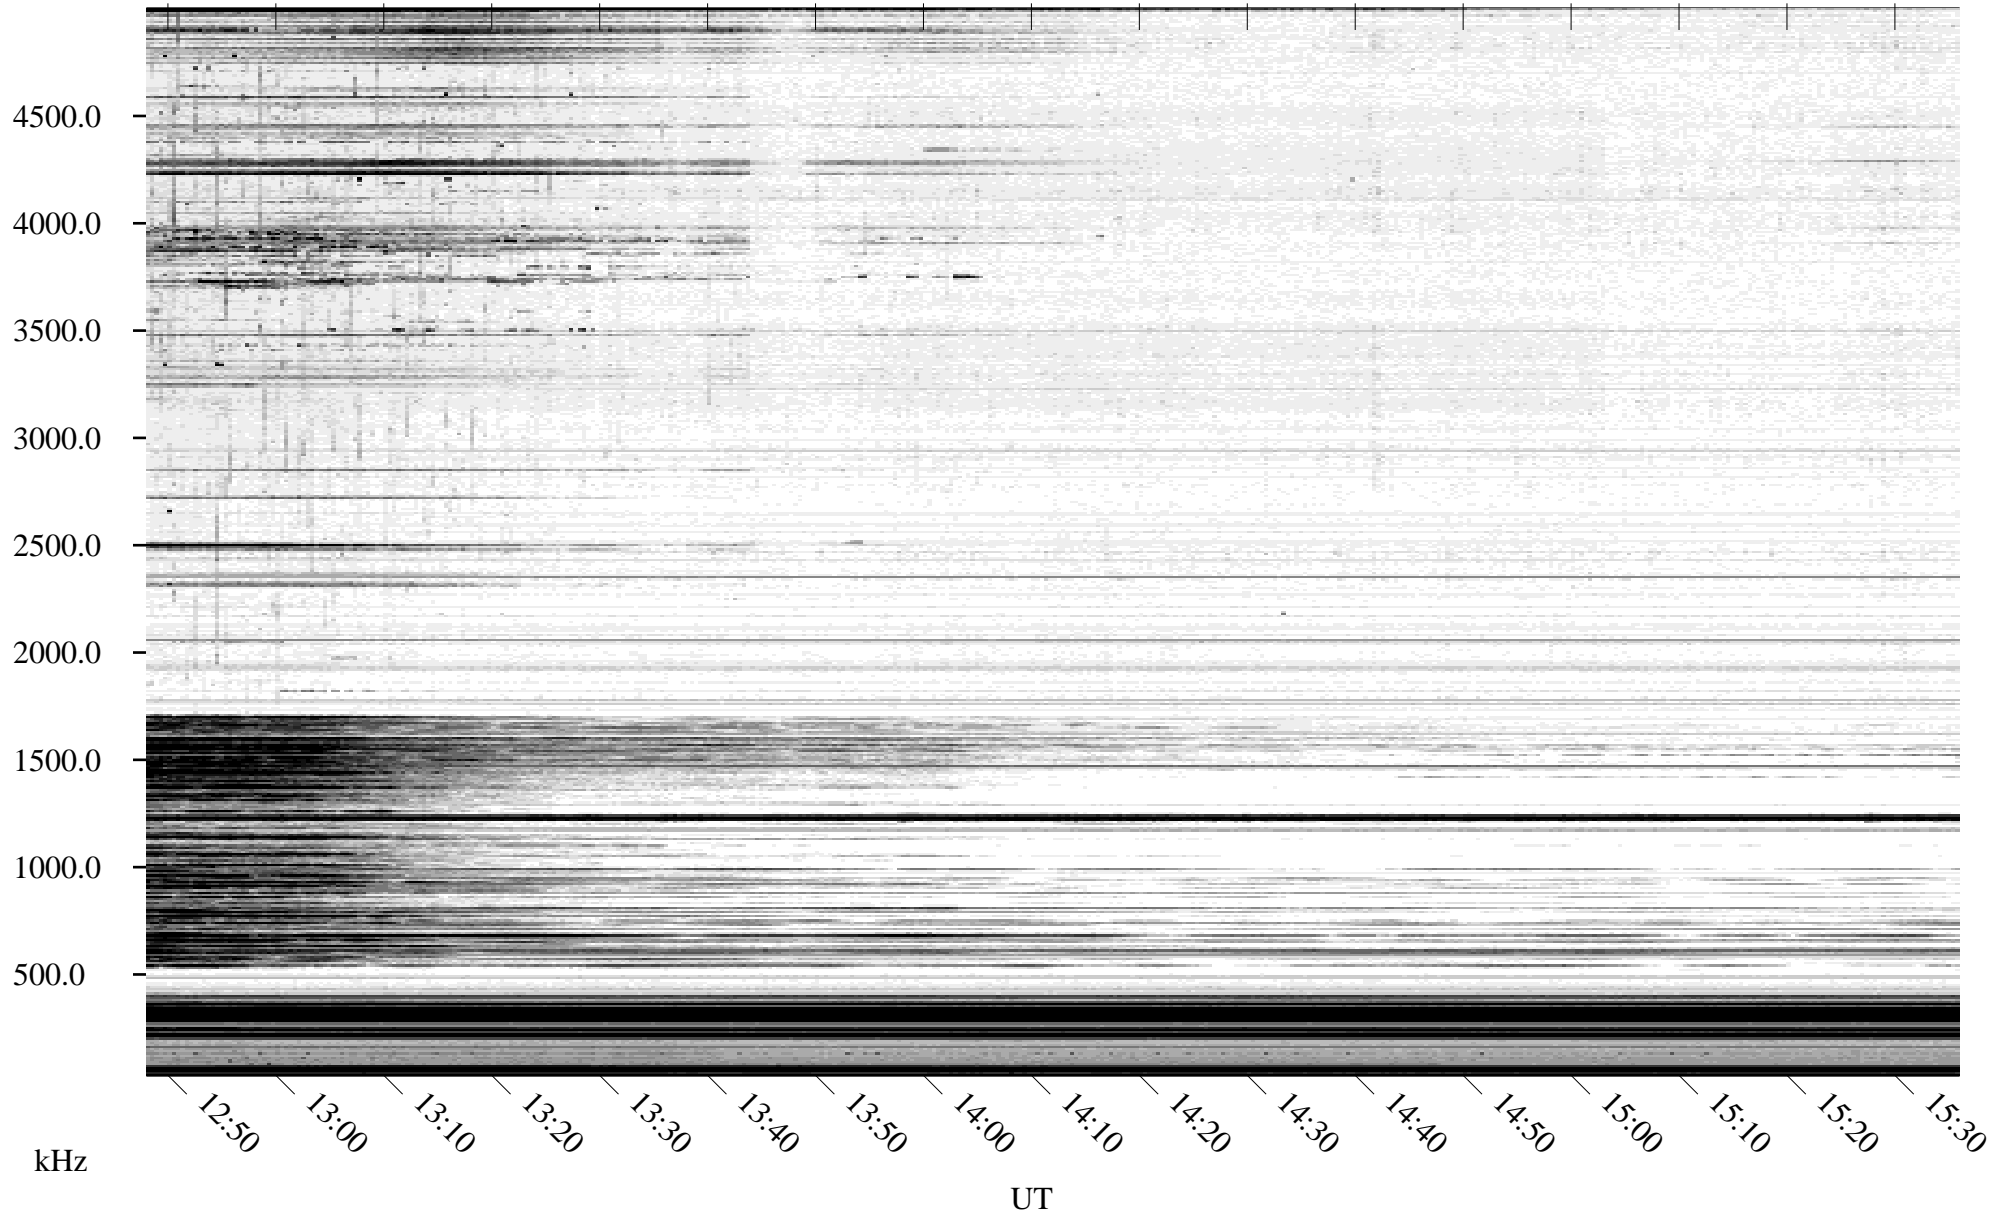

# 10/27/2010 Churchill, Manitoba

Linear Scale    Black = 161    White = 15

ch10299l.r00SUm max\_12

Page 5

# 10/27/2010 Churchill, Manitoba

Linear Scale    Black = 161    White = 15

ch10299l.r00SUm max\_12

Page 6

# 10/27/2010 Churchill, Manitoba

Linear Scale    Black = 161    White = 15

ch10299l.r00SUm max\_12

Page 7

# 10/27/2010 Churchill, Manitoba

Linear Scale    Black = 161    White = 15

ch10299l.r00SUm max\_12