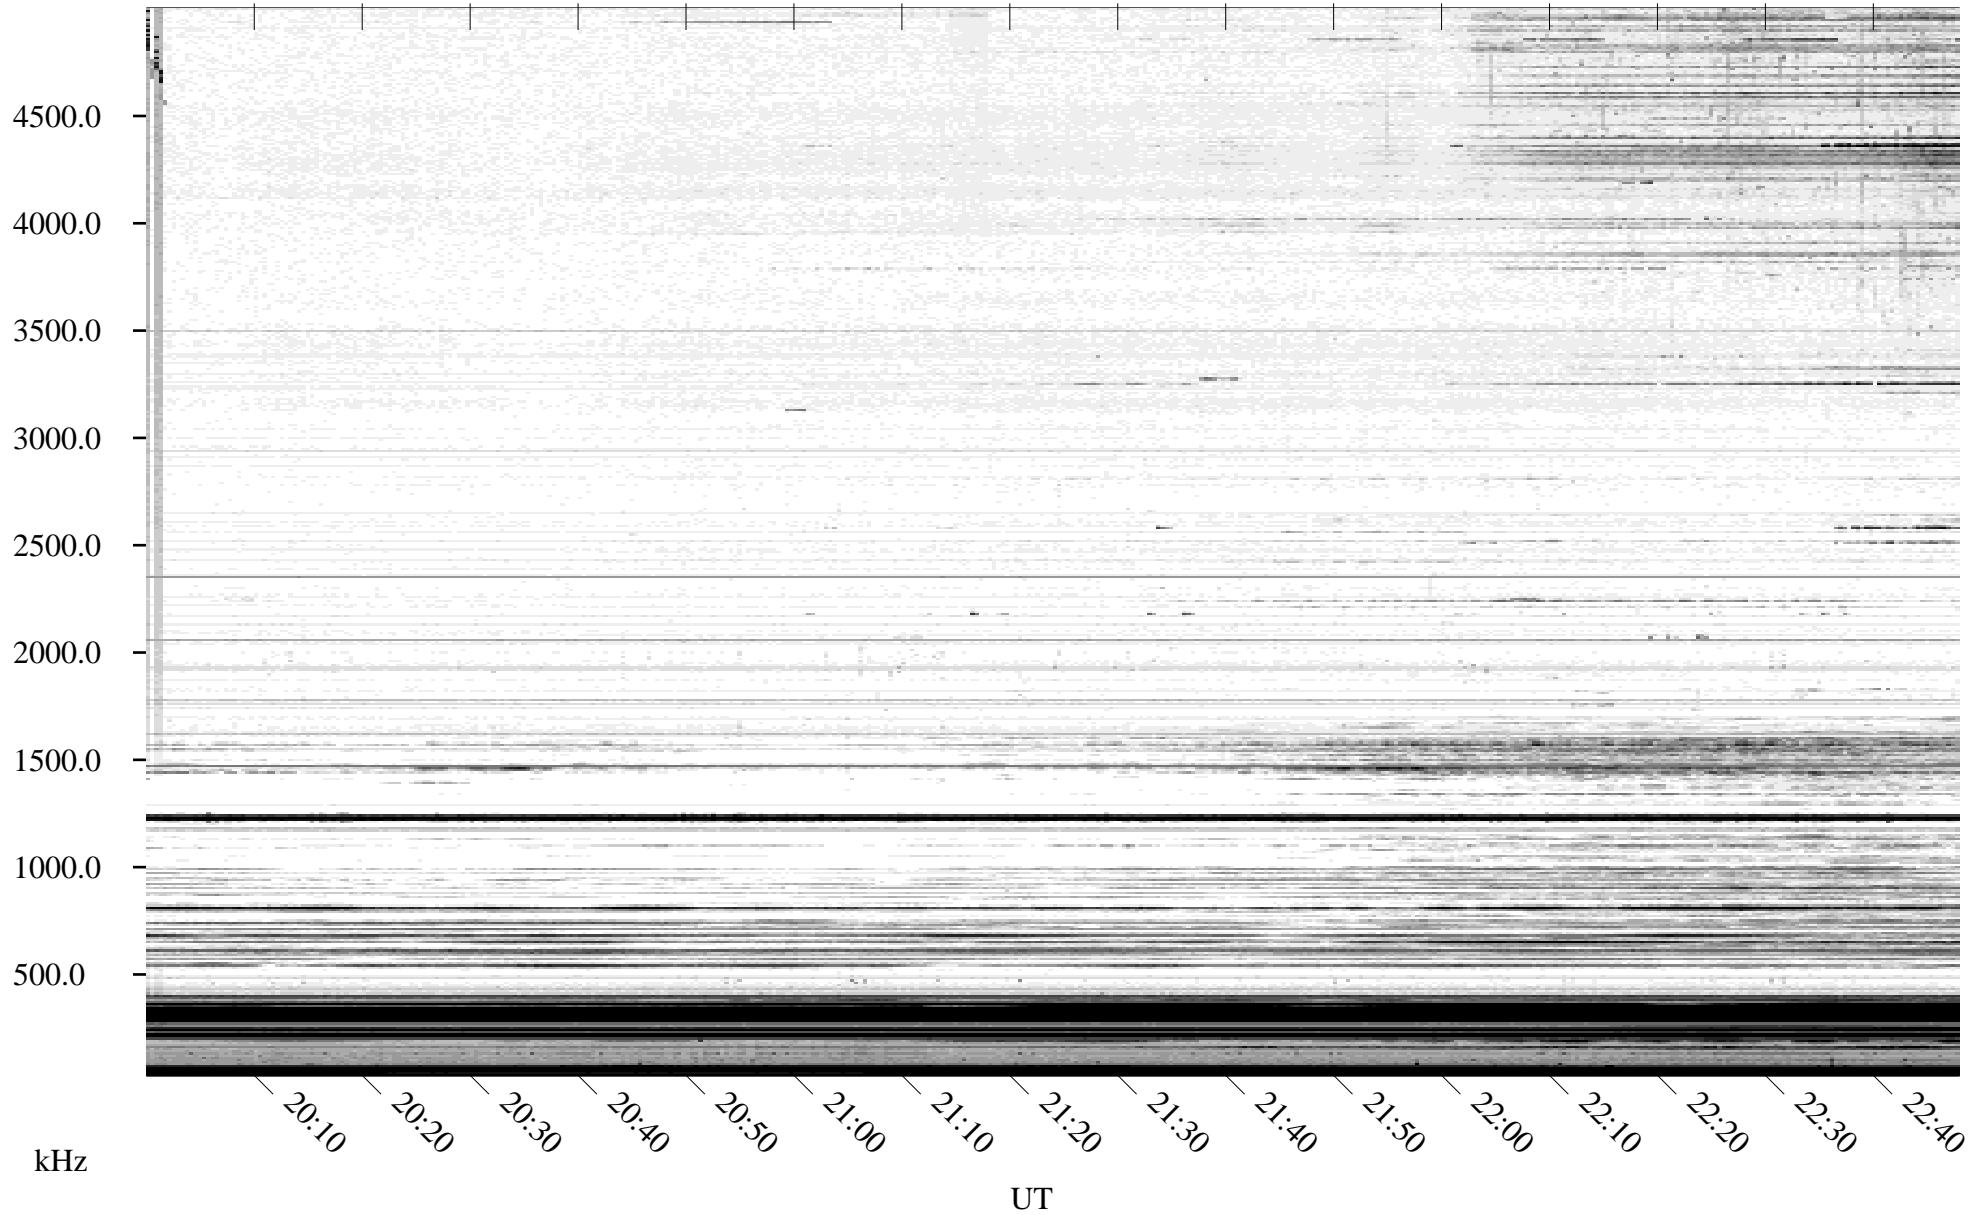

# 10/26/2010 Churchill, Manitoba

Linear Scale    Black = 161    White = 15

ch10299l.r00SUm max\_12

Page 1

# 10/26/2010 Churchill, Manitoba

Linear Scale    Black = 161    White = 15

ch10299l.r00SUm max\_12

Page 2

# 10/27/2010 Churchill, Manitoba

Linear Scale    Black = 161    White = 15

ch10299l.r00SUm max\_12

Page 3

# 10/27/2010 Churchill, Manitoba

Linear Scale    Black = 161    White = 15

ch10299l.r00SUm max\_12

Page 4