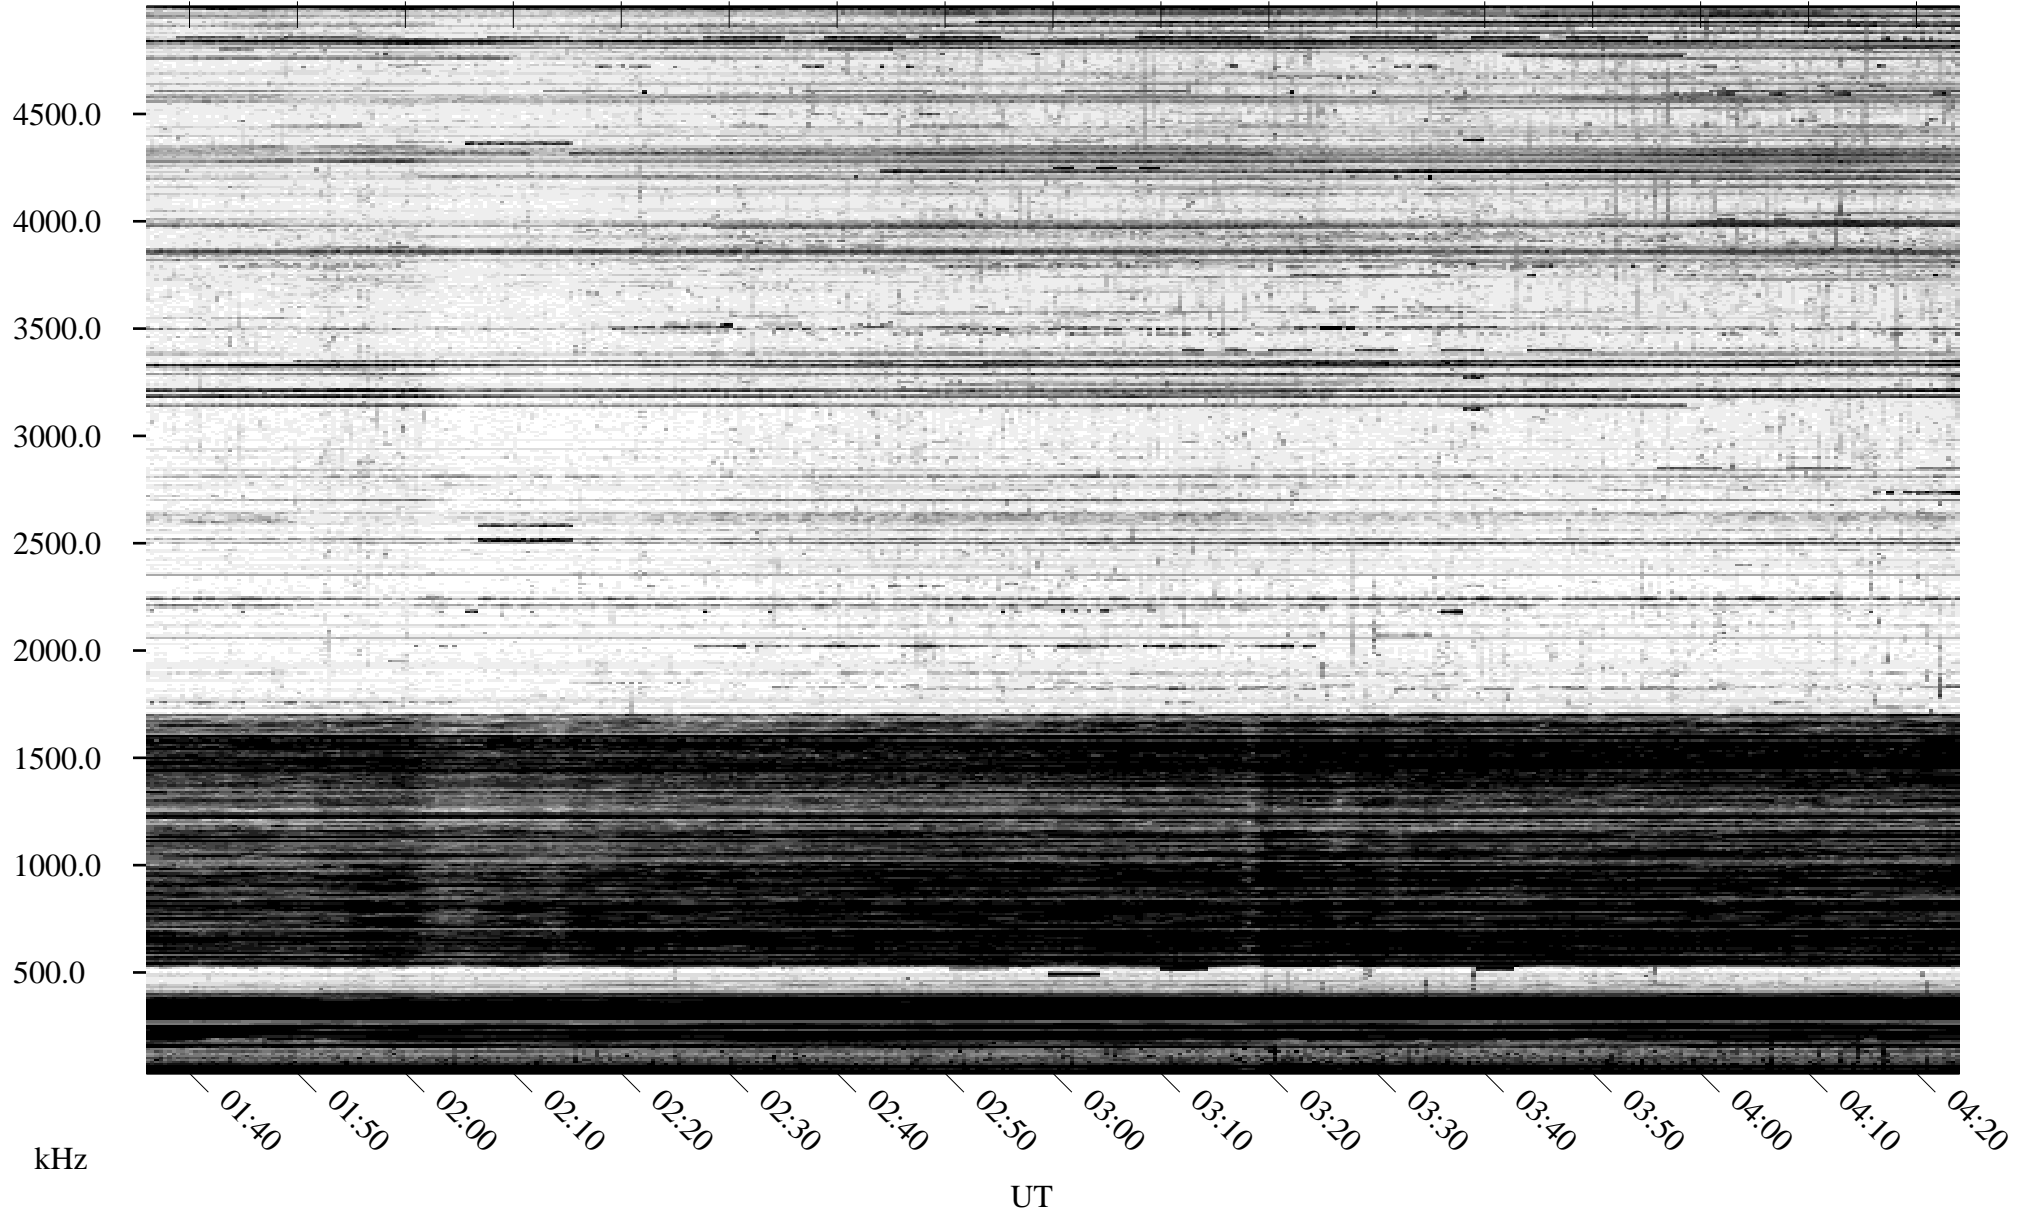

10/27/2010 Churchill, Manitoba

Linear Scale Black = 161 White = 15

ch10300l.r00SUm max_12

Page 1

10/27/2010 Churchill, Manitoba

Linear Scale Black = 161 White = 15

ch10300l.r00SUm max_12

Page 2

10/28/2010 Churchill, Manitoba

Linear Scale Black = 161 White = 15

ch10300l.r00SUm max_12

Page 3

10/28/2010 Churchill, Manitoba

Linear Scale Black = 161 White = 15

ch10300l.r00SUm max_12

Page 4

10/28/2010 Churchill, Manitoba

Linear Scale Black = 161 White = 15

ch10300l.r00SUm max_12

Page 5

10/28/2010 Churchill, Manitoba

Linear Scale Black = 161 White = 15

ch10300l.r00SUm max_12

Page 6

10/28/2010 Churchill, Manitoba

Linear Scale Black = 161 White = 15

ch10300l.r00SUm max_12

Page 7