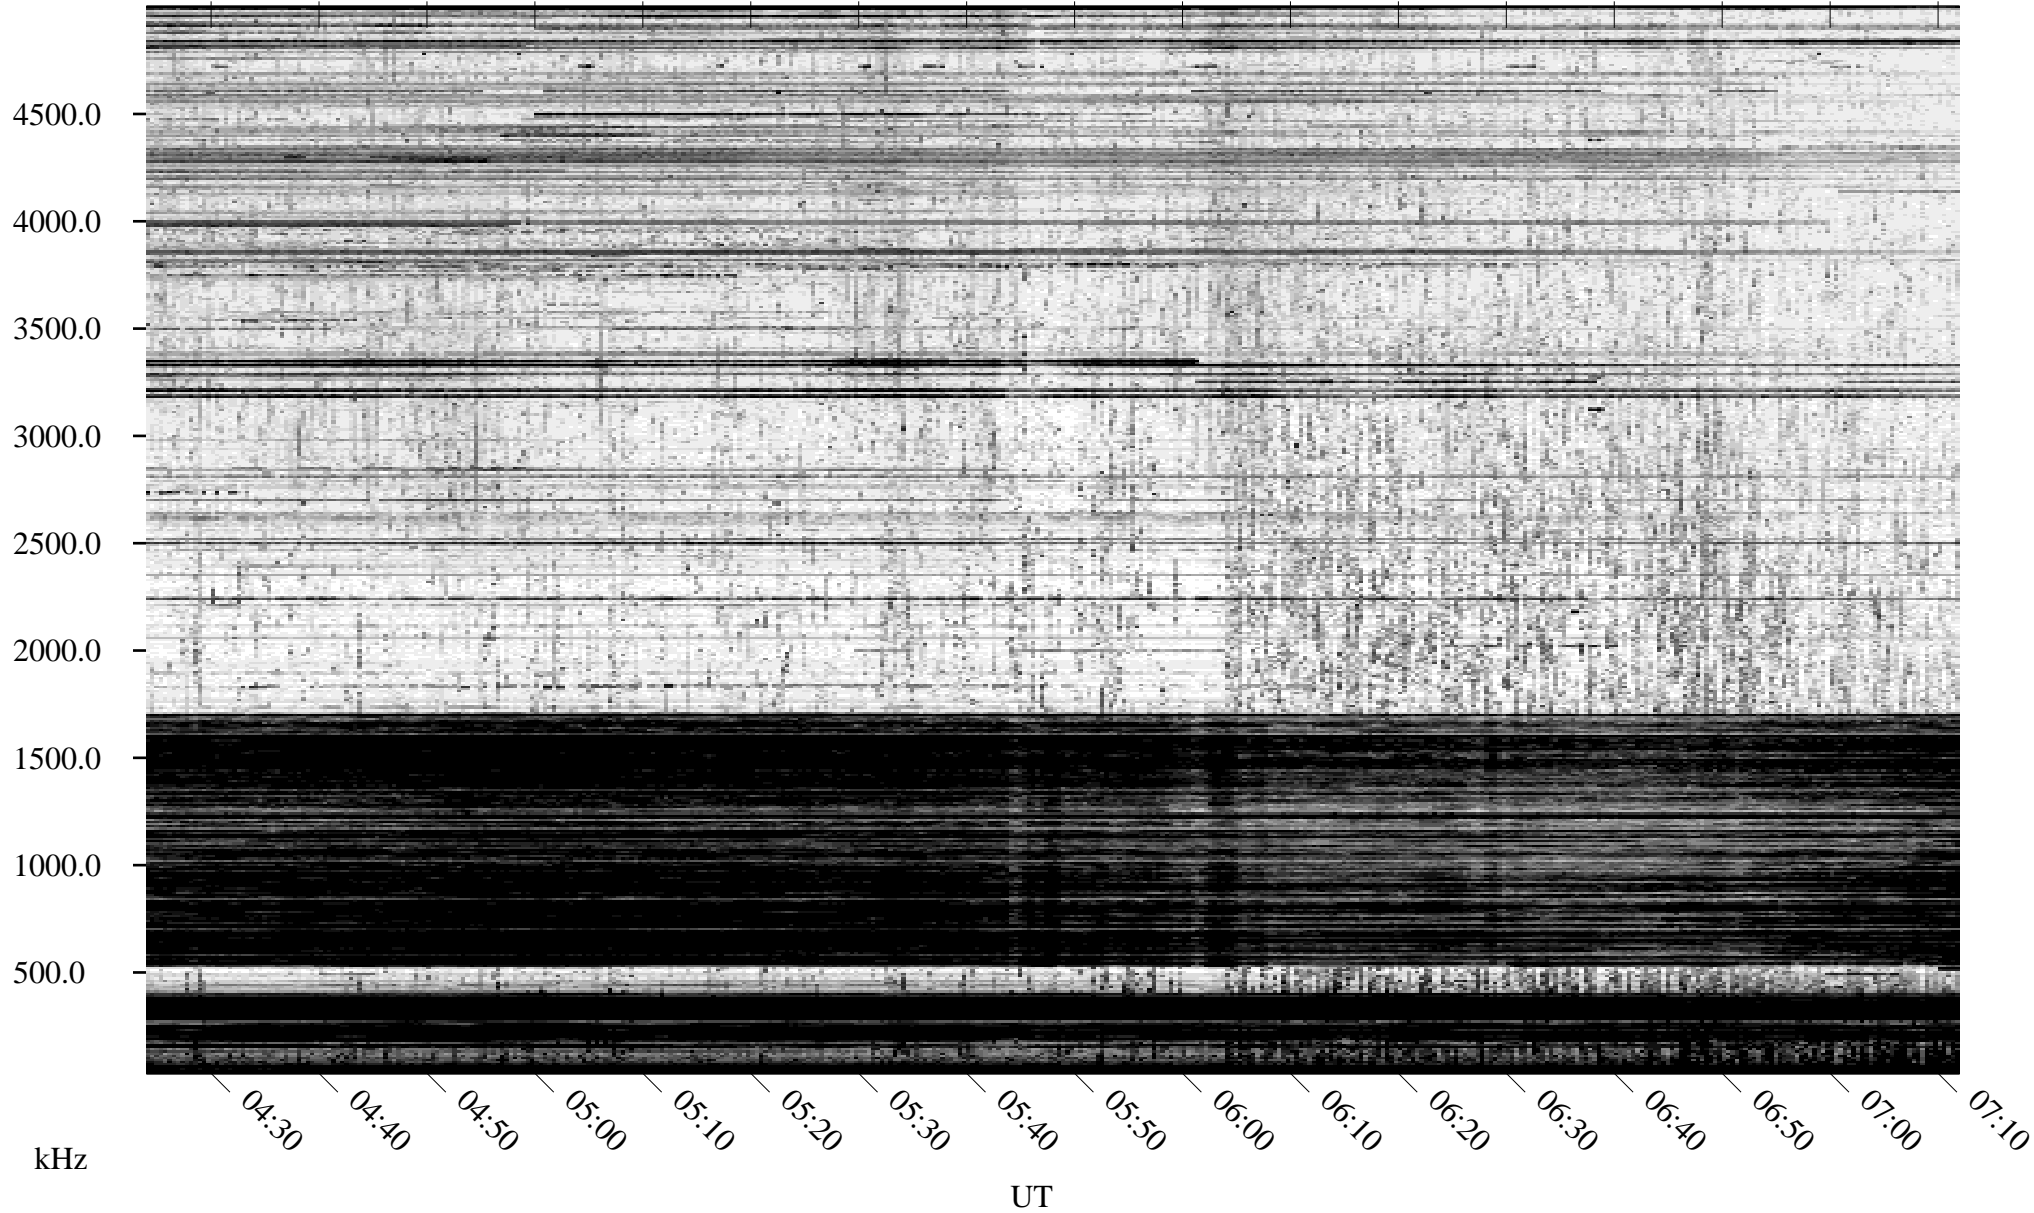

10/27/2010 Churchill, Manitoba

Linear Scale Black = 161 White = 15

ch10300l.r00SUm max_12

Page 1

10/27/2010 Churchill, Manitoba

Linear Scale Black = 161 White = 15

ch10300l.r00SUm max_12

Page 2

10/28/2010 Churchill, Manitoba

Linear Scale Black = 161 White = 15

ch10300l.r00SUm max_12

Page 3

10/28/2010 Churchill, Manitoba

Linear Scale Black = 161 White = 15

ch10300l.r00SUm max_12

Page 4

10/28/2010 Churchill, Manitoba

Linear Scale Black = 161 White = 15

ch10300l.r00SUm max_12

Page 5

10/28/2010 Churchill, Manitoba

Linear Scale Black = 161 White = 15

ch10300l.r00SUm max_12

Page 6

10/28/2010 Churchill, Manitoba

Linear Scale Black = 161 White = 15

ch10300l.r00SUm max_12

Page 7