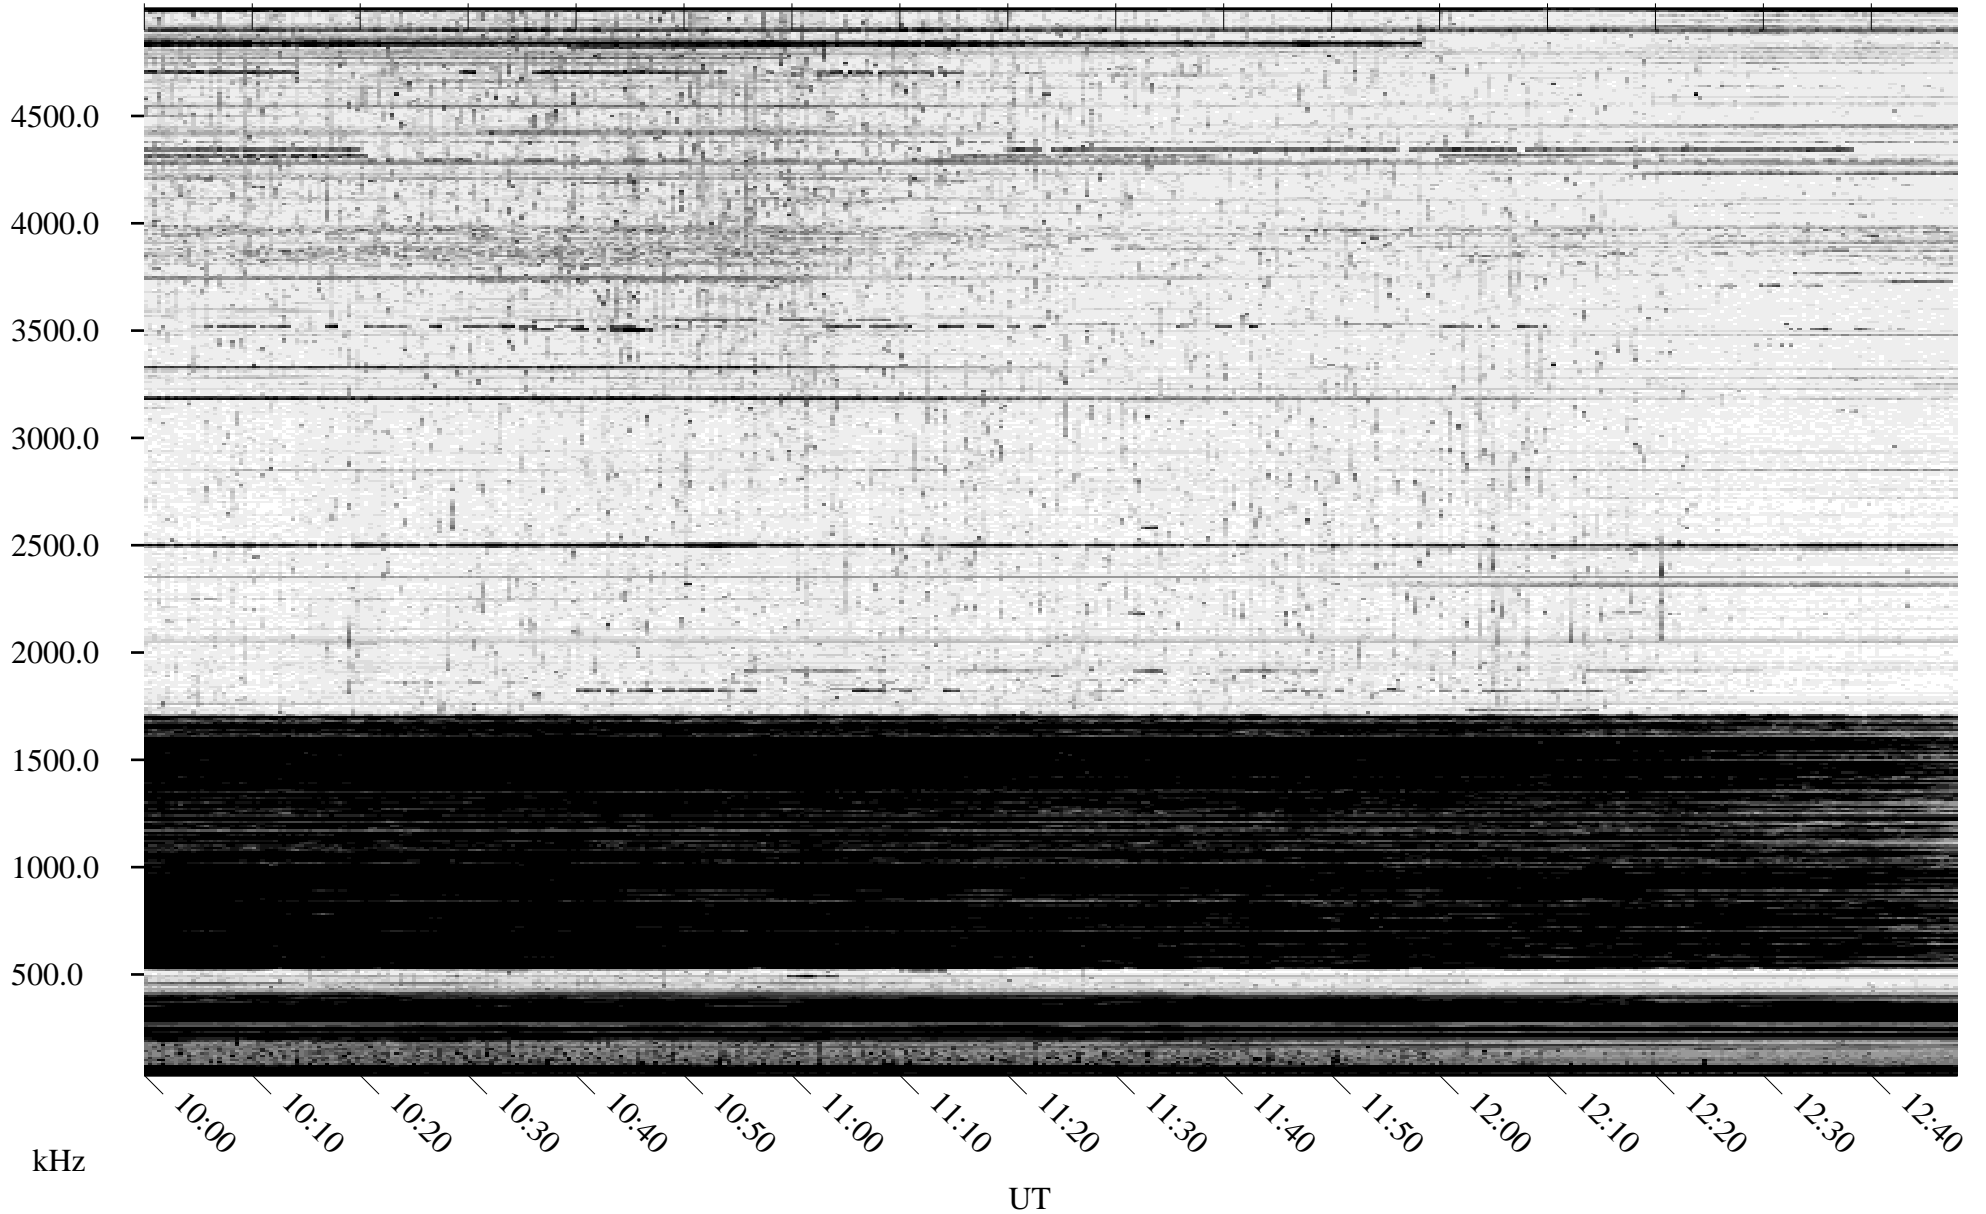

10/27/2010 Churchill, Manitoba

Linear Scale Black = 161 White = 15

ch10300l.r00SUm max_12

Page 1

10/27/2010 Churchill, Manitoba

Linear Scale Black = 161 White = 15

ch10300l.r00SUm max_12

Page 2

10/28/2010 Churchill, Manitoba

Linear Scale Black = 161 White = 15

ch10300l.r00SUm max_12

Page 3

10/28/2010 Churchill, Manitoba

Linear Scale Black = 161 White = 15

ch10300l.r00SUm max_12

Page 4

10/28/2010 Churchill, Manitoba

Linear Scale Black = 161 White = 15

ch10300l.r00SUm max_12

Page 5

10/28/2010 Churchill, Manitoba

Linear Scale Black = 161 White = 15

ch10300l.r00SUm max_12

Page 6

10/28/2010 Churchill, Manitoba

Linear Scale Black = 161 White = 15

ch10300l.r00SUm max_12

Page 7