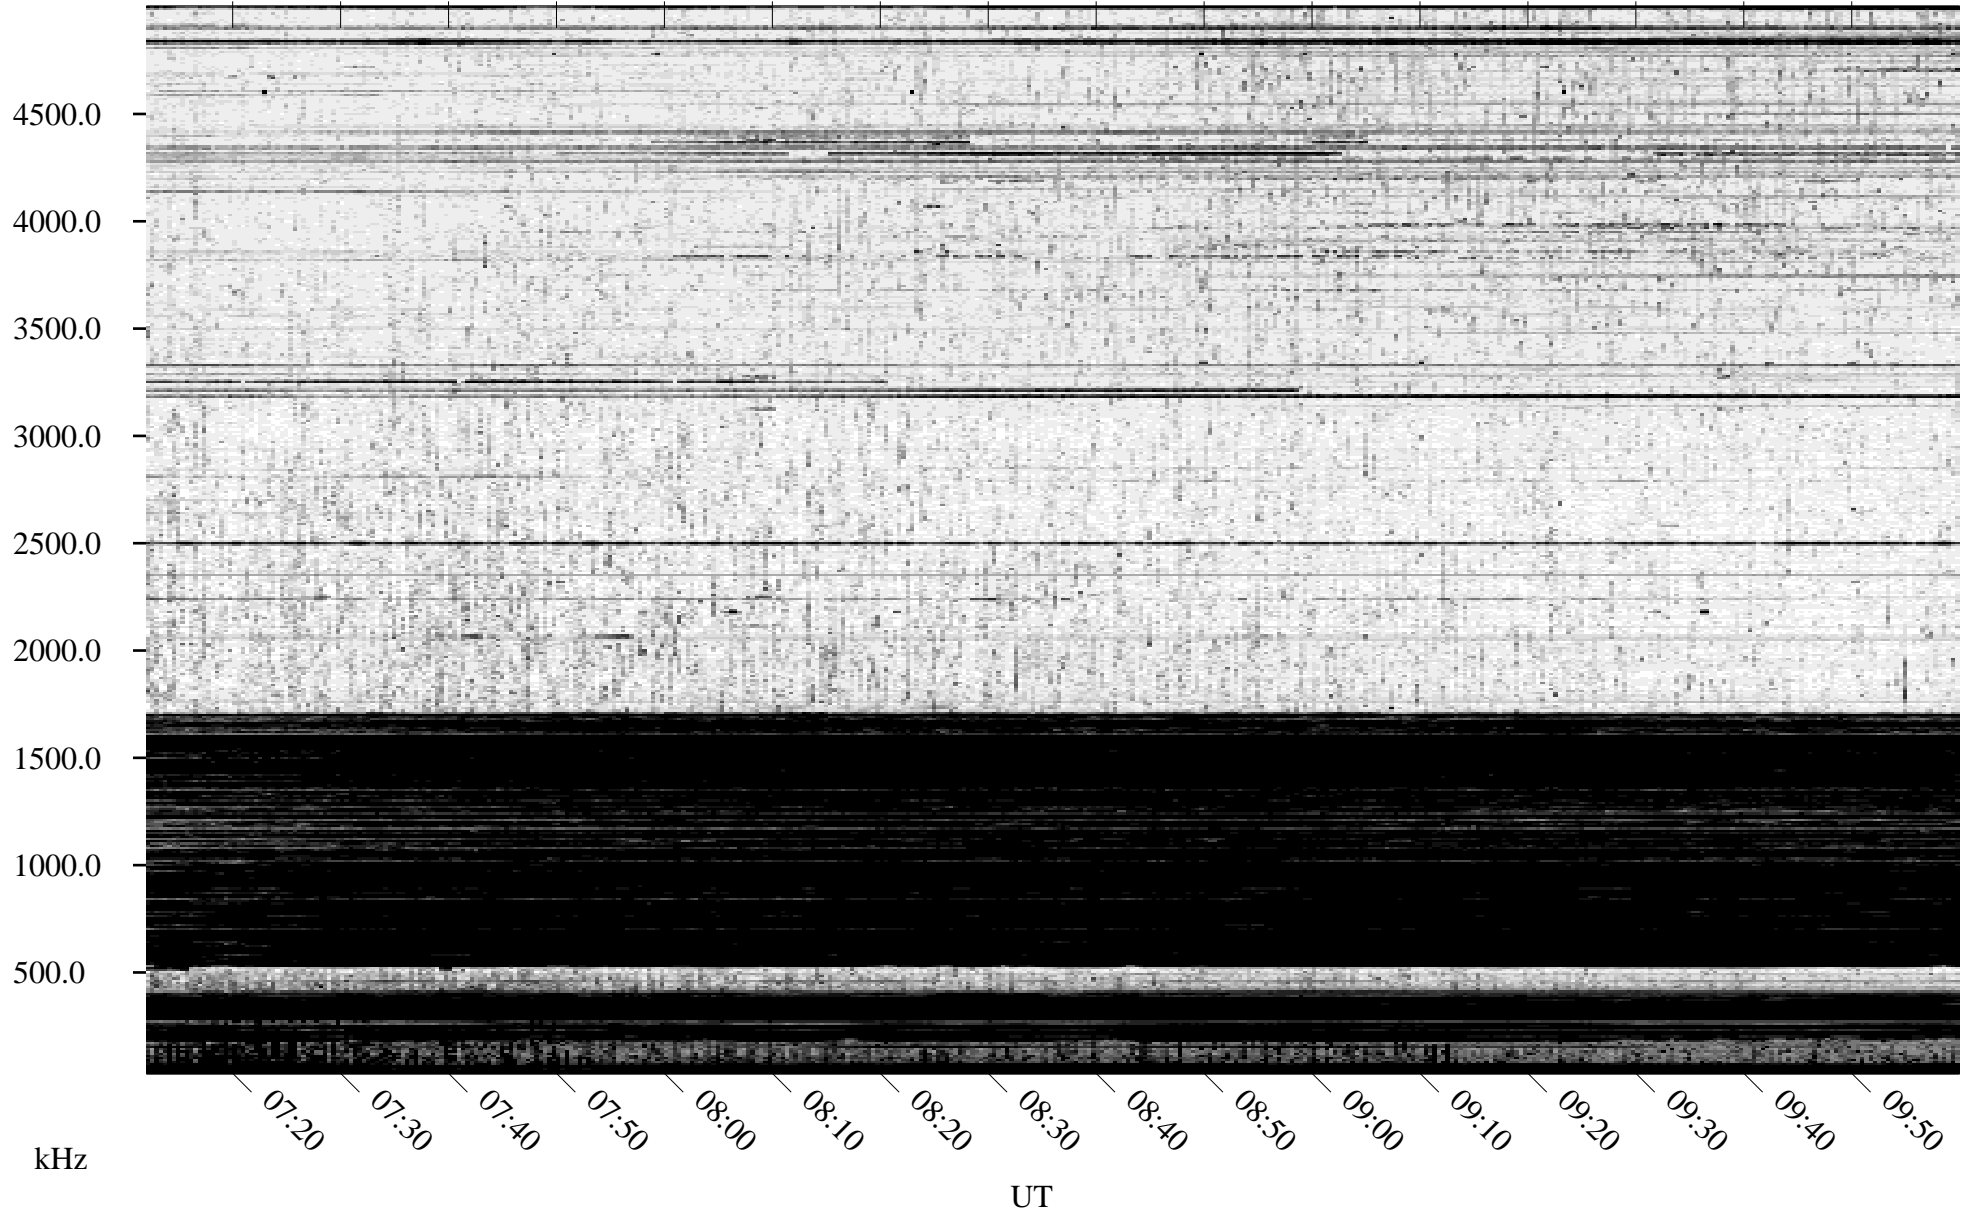

10/27/2010 Churchill, Manitoba

Linear Scale Black = 161 White = 15

ch10300l.r00SUm max_12

Page 1

10/27/2010 Churchill, Manitoba

Linear Scale Black = 161 White = 15

ch10300l.r00SUm max_12

Page 2

10/28/2010 Churchill, Manitoba

Linear Scale Black = 161 White = 15

ch10300l.r00SUm max_12

Page 3

10/28/2010 Churchill, Manitoba

Linear Scale Black = 161 White = 15

ch10300l.r00SUm max_12

Page 4

10/28/2010 Churchill, Manitoba

Linear Scale Black = 161 White = 15

ch10300l.r00SUm max_12

Page 5

10/28/2010 Churchill, Manitoba

Linear Scale Black = 161 White = 15

ch10300l.r00SUm max_12

Page 6

10/28/2010 Churchill, Manitoba

Linear Scale Black = 161 White = 15

ch10300l.r00SUm max_12

Page 7