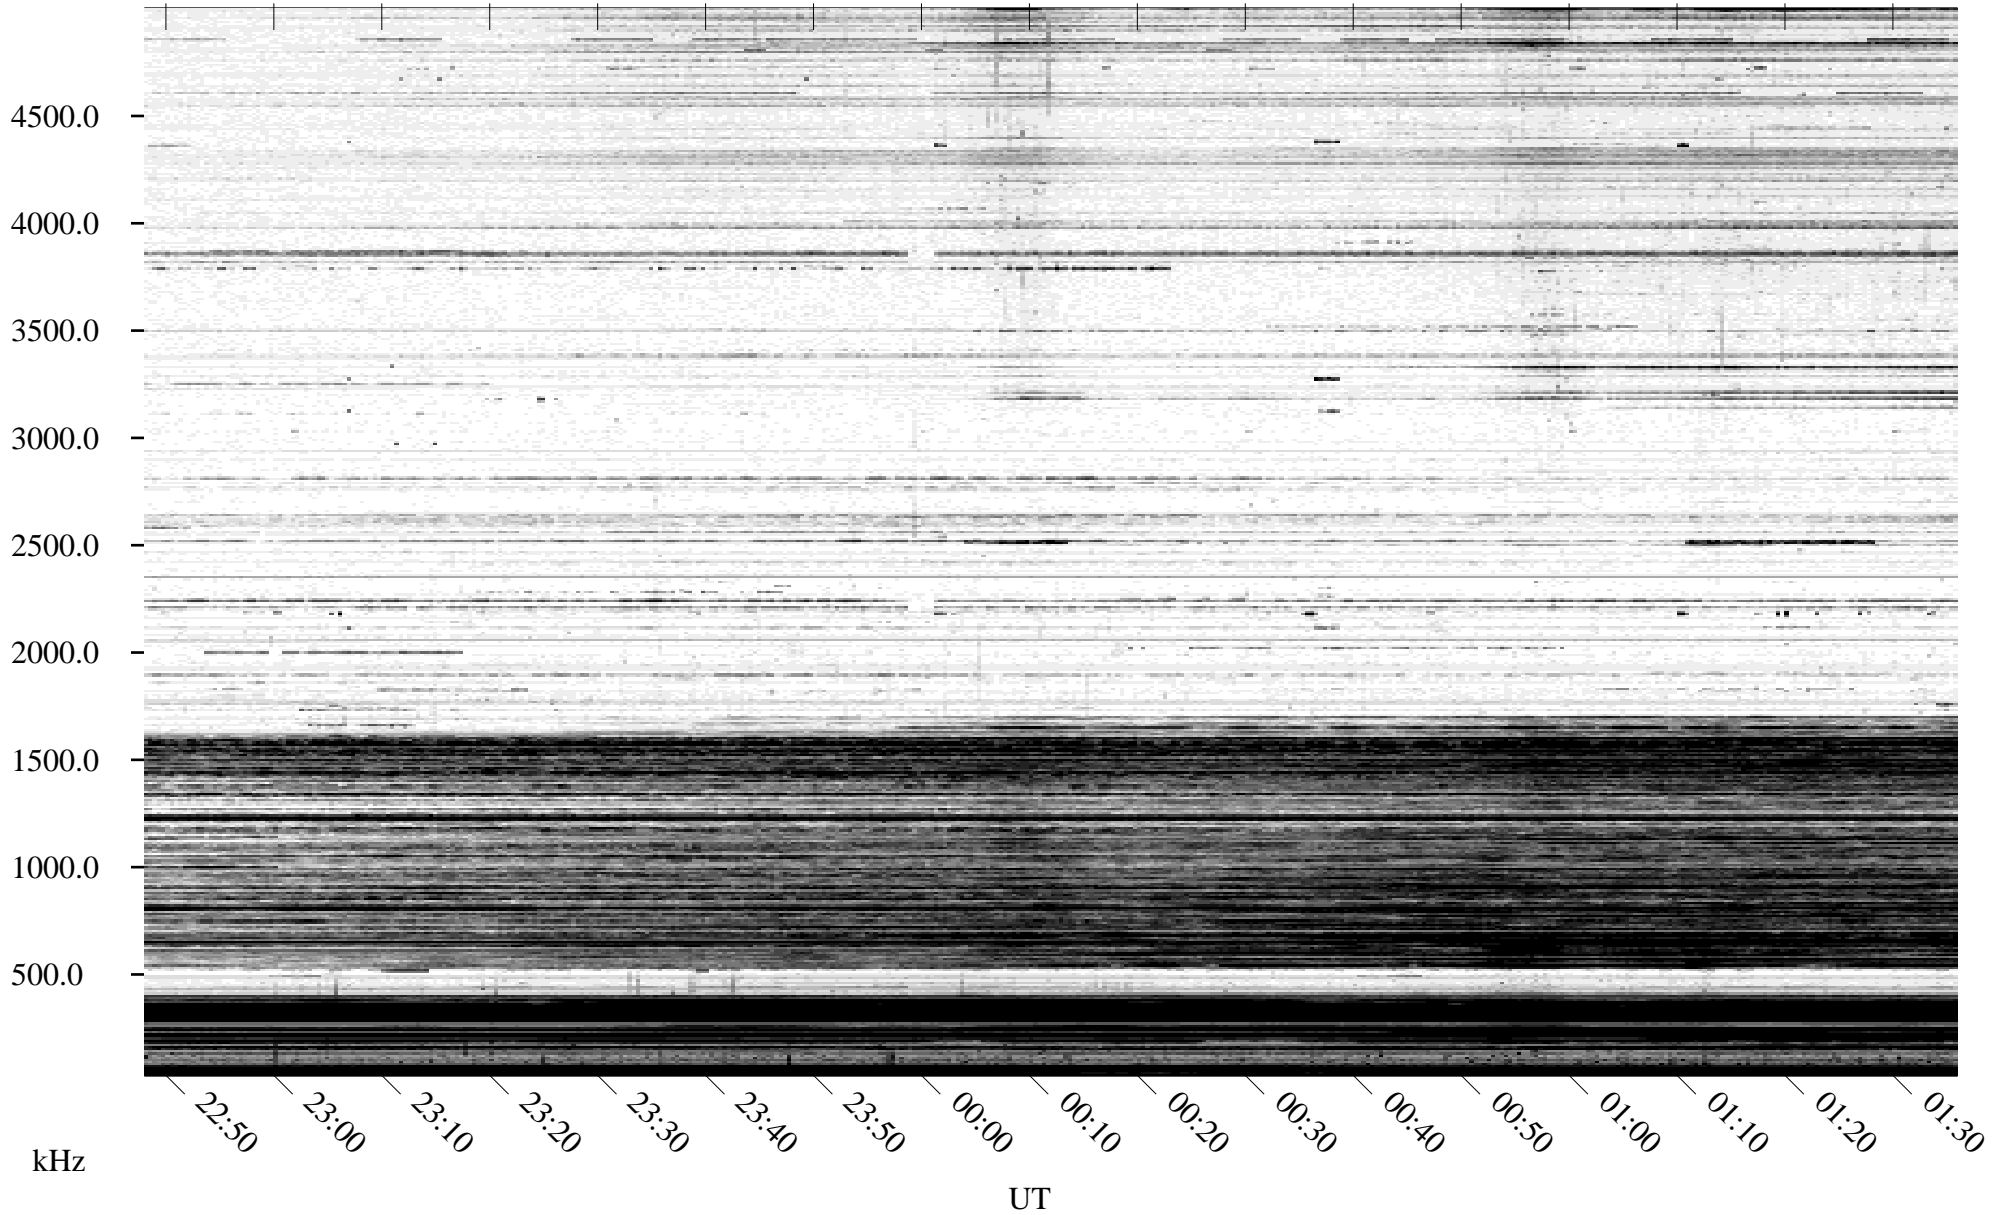

10/27/2010 Churchill, Manitoba

Linear Scale Black = 161 White = 15

ch10300l.r00SUm max_12

Page 1

10/27/2010 Churchill, Manitoba

Linear Scale Black = 161 White = 15

ch10300l.r00SUm max_12

Page 2

10/28/2010 Churchill, Manitoba

Linear Scale Black = 161 White = 15

ch10300l.r00SUm max_12

Page 3

10/28/2010 Churchill, Manitoba

Linear Scale Black = 161 White = 15

ch10300l.r00SUm max_12

Page 4

10/28/2010 Churchill, Manitoba

Linear Scale Black = 161 White = 15

ch10300l.r00SUm max_12

Page 5

10/28/2010 Churchill, Manitoba

Linear Scale Black = 161 White = 15

ch10300l.r00SUm max_12

Page 6

10/28/2010 Churchill, Manitoba

Linear Scale Black = 161 White = 15

ch10300l.r00SUm max_12

Page 7