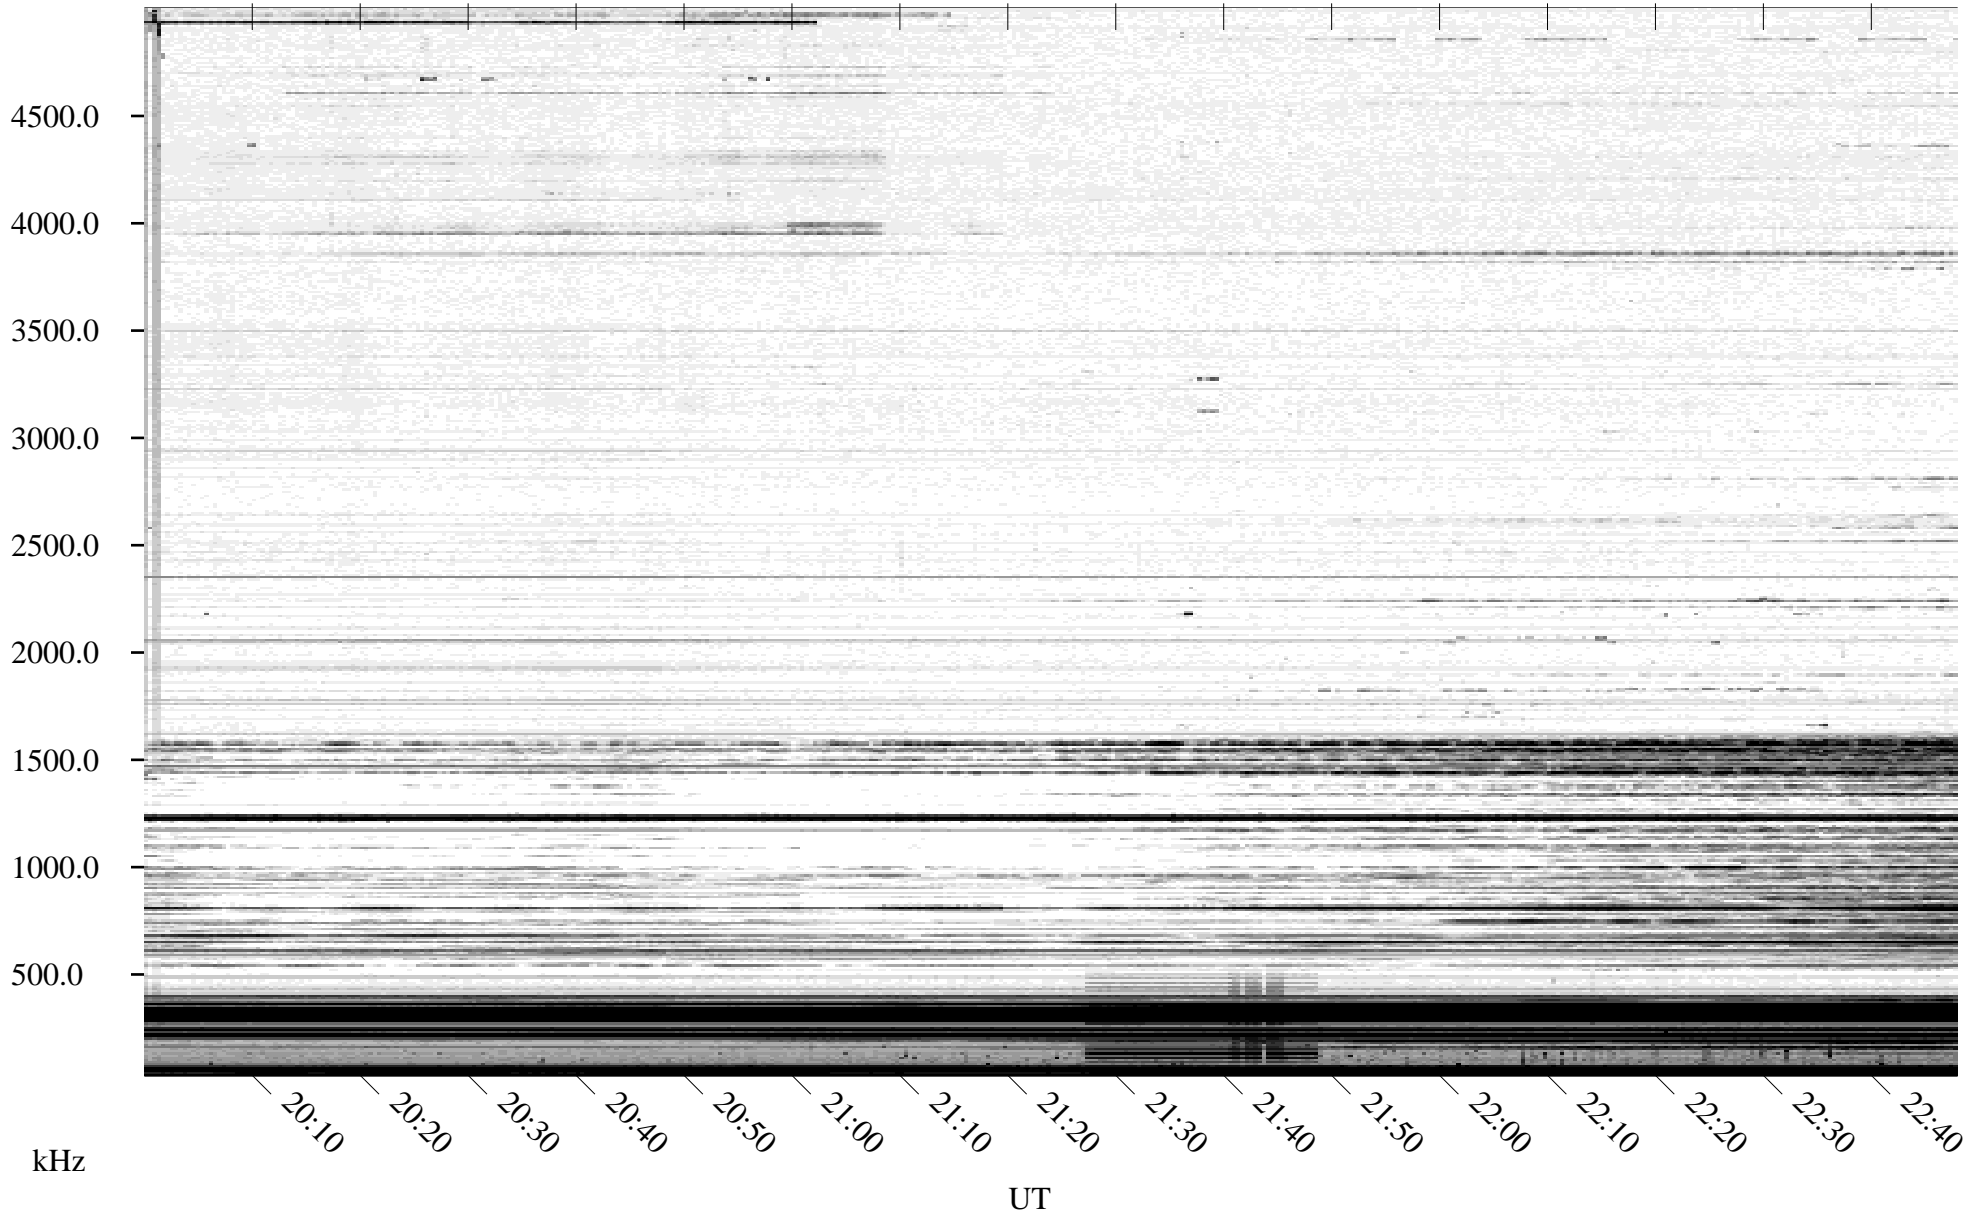

10/27/2010 Churchill, Manitoba

Linear Scale Black = 161 White = 15

ch10300l.r00SUm max_12

Page 1

10/27/2010 Churchill, Manitoba

Linear Scale Black = 161 White = 15

ch10300l.r00SUm max_12

Page 2

10/28/2010 Churchill, Manitoba

Linear Scale Black = 161 White = 15

ch10300l.r00SUm max_12

Page 3

10/28/2010 Churchill, Manitoba

Linear Scale Black = 161 White = 15

ch10300l.r00SUm max_12

Page 4

10/28/2010 Churchill, Manitoba

Linear Scale Black = 161 White = 15

ch10300l.r00SUm max_12

Page 5

10/28/2010 Churchill, Manitoba

Linear Scale Black = 161 White = 15

ch10300l.r00SUm max_12

Page 6

10/28/2010 Churchill, Manitoba

Linear Scale Black = 161 White = 15

ch10300l.r00SUm max_12

Page 7