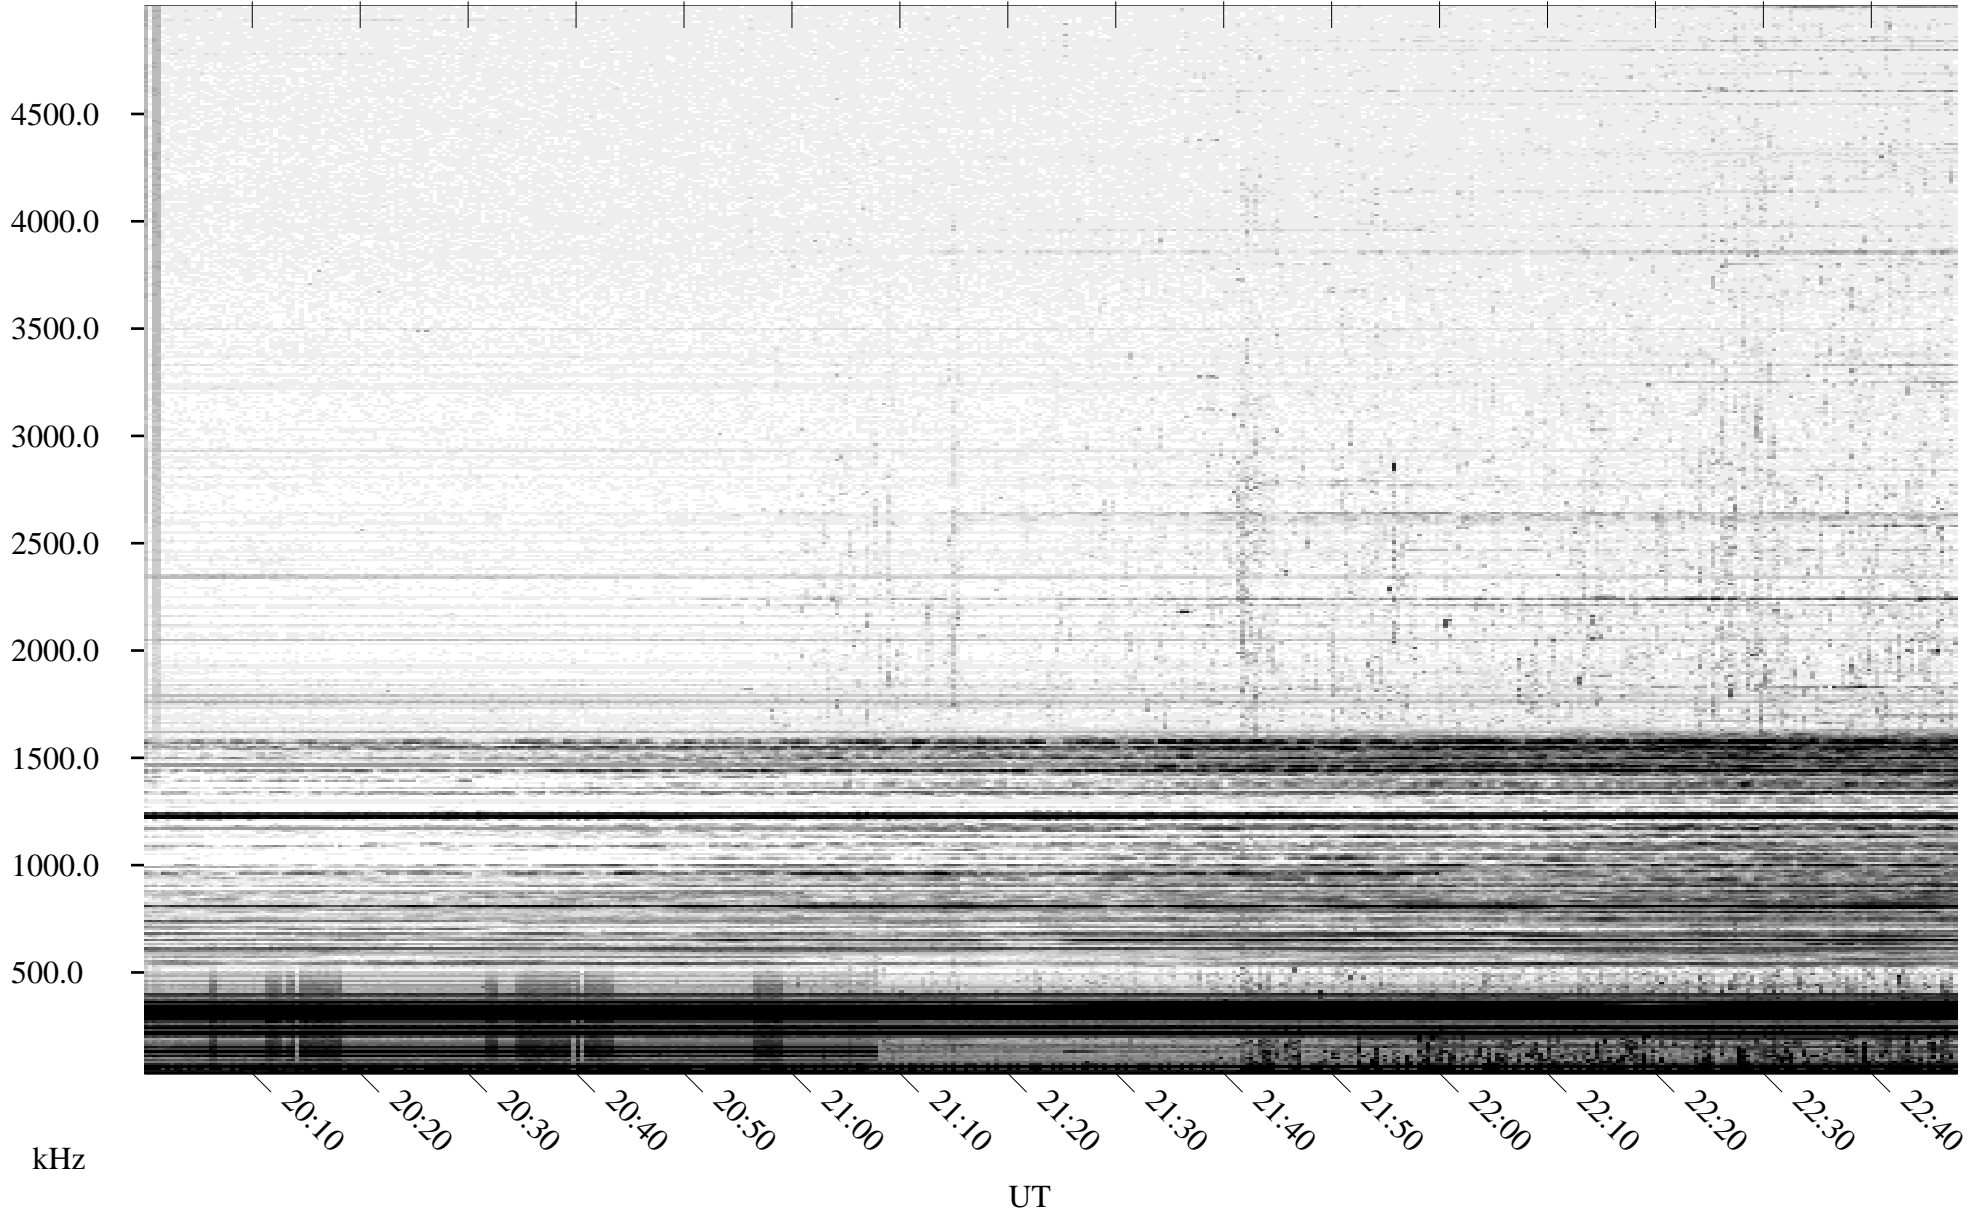

10/28/2010 Churchill, Manitoba

Linear Scale Black = 161 White = 15

ch103011.r01SUm max_12

Page 1

10/28/2010 Churchill, Manitoba

Linear Scale Black = 161 White = 15

ch103011.r01SUm max_12

Page 2

10/29/2010 Churchill, Manitoba

Linear Scale Black = 161 White = 15

ch103011.r01SUm max_12

Page 3

10/29/2010 Churchill, Manitoba

Linear Scale Black = 161 White = 15

ch103011.r01SUm max_12

Page 4

10/29/2010 Churchill, Manitoba

Linear Scale Black = 161 White = 15

ch103011.r01SUm max_12

Page 5

10/29/2010 Churchill, Manitoba

Linear Scale Black = 161 White = 15

ch103011.r01SUm max_12

Page 6

10/29/2010 Churchill, Manitoba

Linear Scale Black = 161 White = 15

ch103011.r01SUm max_12

Page 7

10/29/2010 Churchill, Manitoba

Linear Scale Black = 161 White = 15

ch103011.r01SUm max_12