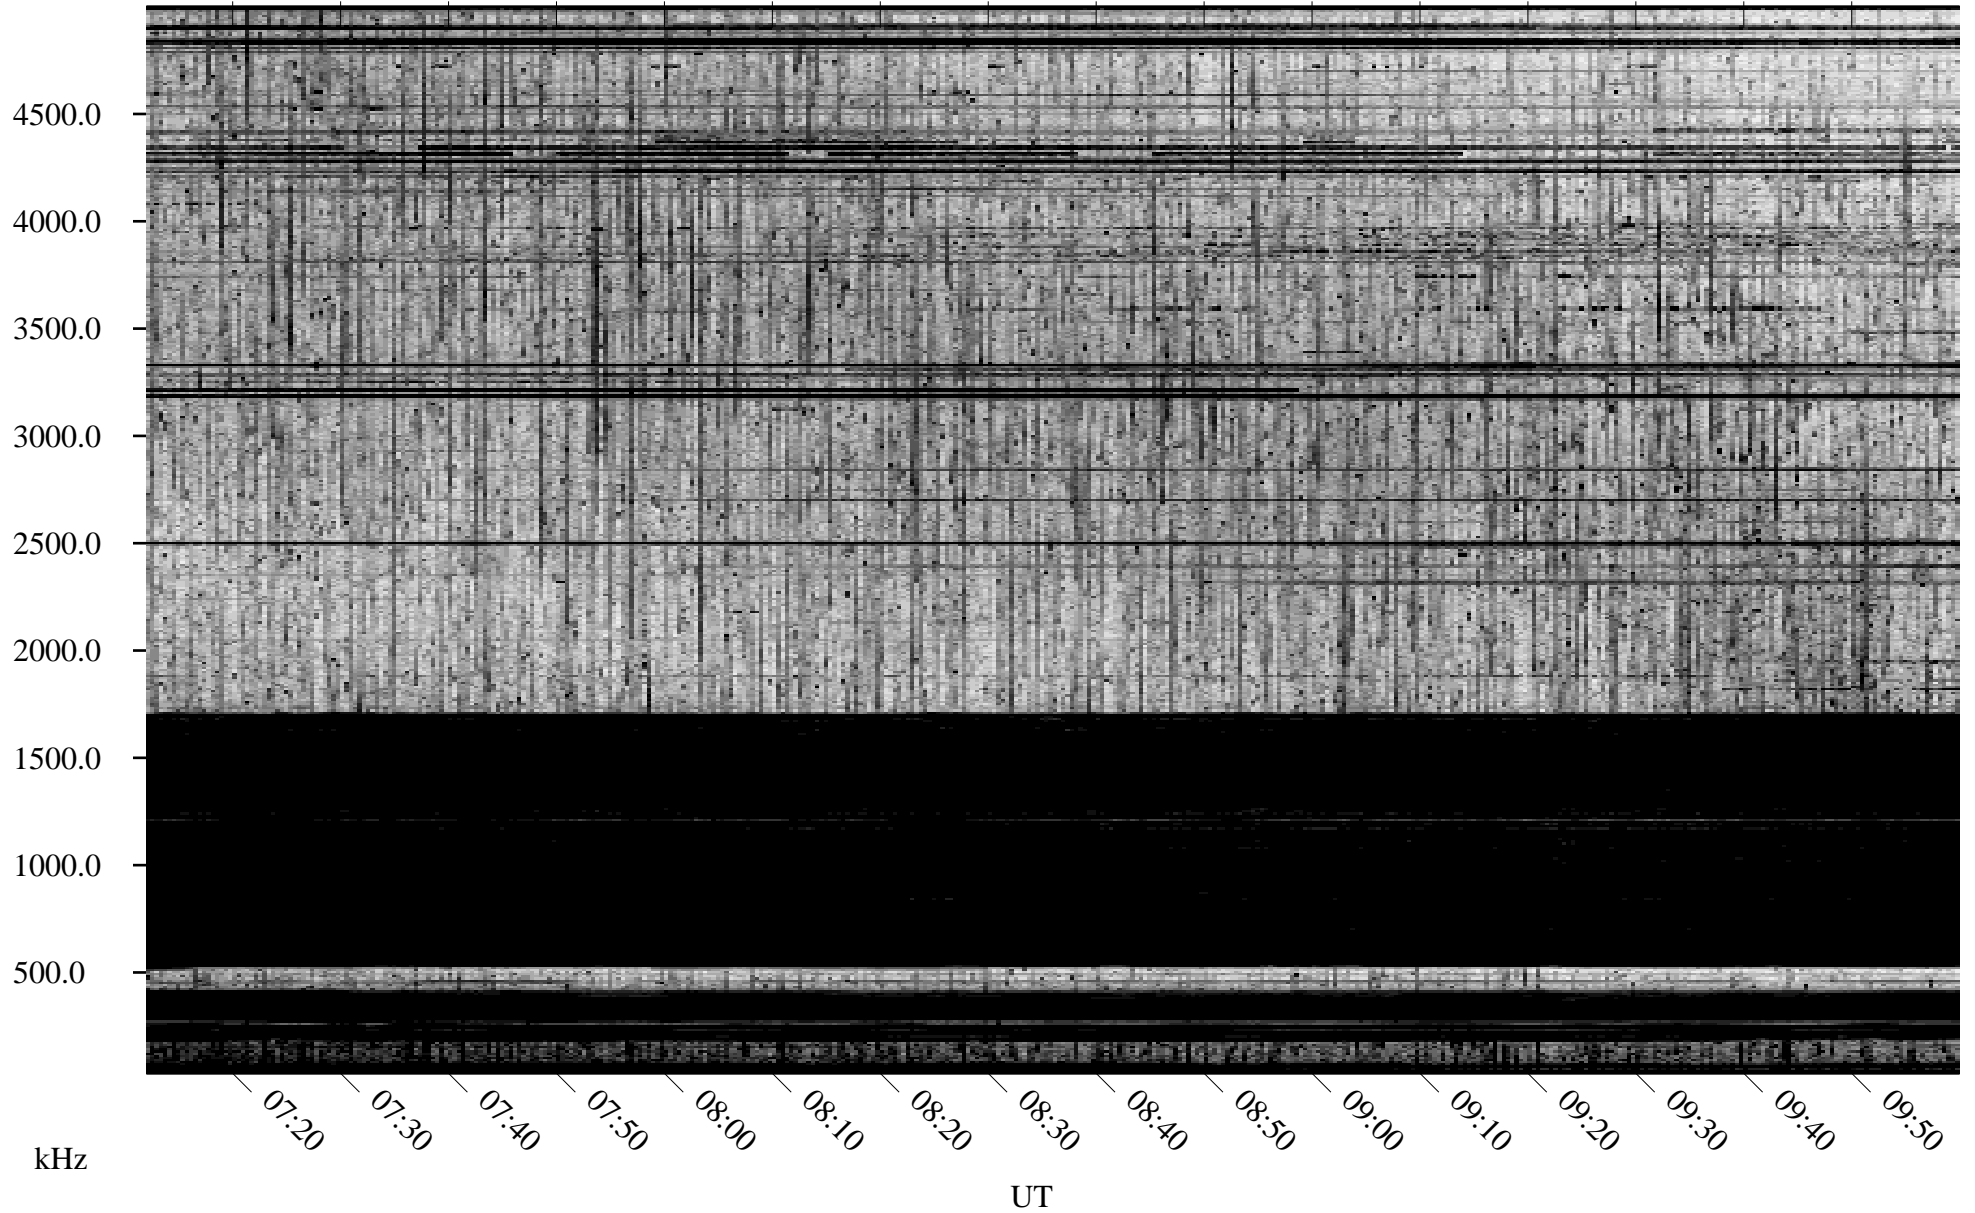

10/28/2010 Churchill, Manitoba

Linear Scale Black = 161 White = 15

ch103011.r01SUm max_12

Page 1

10/28/2010 Churchill, Manitoba

Linear Scale Black = 161 White = 15

ch103011.r01SUm max_12

Page 2

10/29/2010 Churchill, Manitoba

Linear Scale Black = 161 White = 15

ch103011.r01SUm max_12

Page 3

10/29/2010 Churchill, Manitoba

Linear Scale Black = 161 White = 15

ch103011.r01SUm max_12

Page 4

10/29/2010 Churchill, Manitoba

Linear Scale Black = 161 White = 15

ch103011.r01SUm max_12

Page 5

10/29/2010 Churchill, Manitoba

Linear Scale Black = 161 White = 15

ch103011.r01SUm max_12

Page 6

10/29/2010 Churchill, Manitoba

Linear Scale Black = 161 White = 15

ch103011.r01SUm max_12

Page 7

10/29/2010 Churchill, Manitoba

Linear Scale Black = 161 White = 15

ch103011.r01SUm max_12