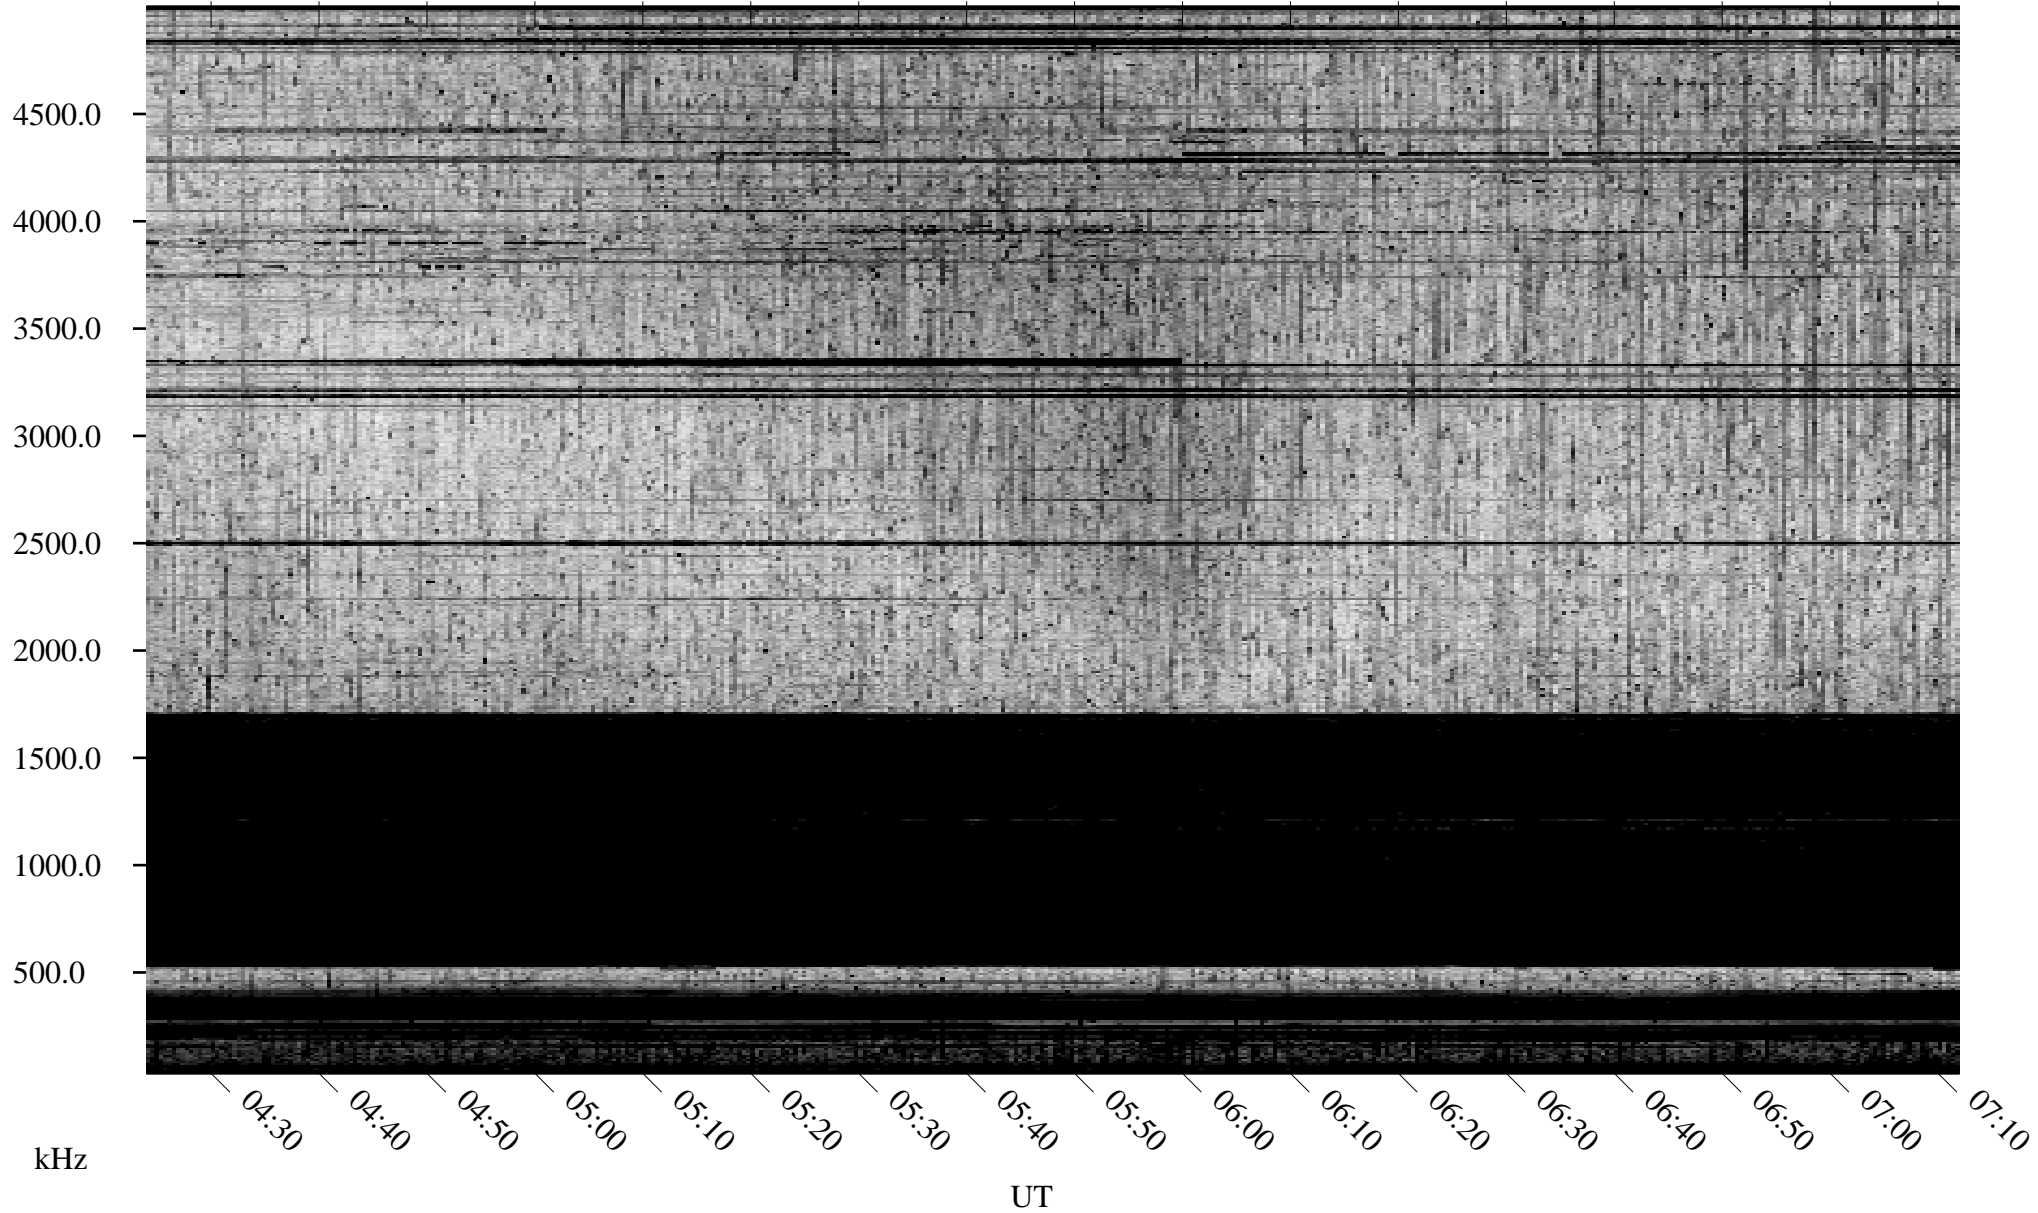

10/28/2010 Churchill, Manitoba

Linear Scale Black = 161 White = 15

ch103011.r01SUm max_12

Page 1

10/28/2010 Churchill, Manitoba

Linear Scale Black = 161 White = 15

ch103011.r01SUm max_12

Page 2

10/29/2010 Churchill, Manitoba

Linear Scale Black = 161 White = 15

ch103011.r01SUm max_12

Page 3

10/29/2010 Churchill, Manitoba

Linear Scale Black = 161 White = 15

ch103011.r01SUm max_12

Page 4

10/29/2010 Churchill, Manitoba

Linear Scale Black = 161 White = 15

ch103011.r01SUm max_12

Page 5

10/29/2010 Churchill, Manitoba

Linear Scale Black = 161 White = 15

ch103011.r01SUm max_12

Page 6

10/29/2010 Churchill, Manitoba

Linear Scale Black = 161 White = 15

ch103011.r01SUm max_12

Page 7

10/29/2010 Churchill, Manitoba

Linear Scale Black = 161 White = 15

ch103011.r01SUm max_12