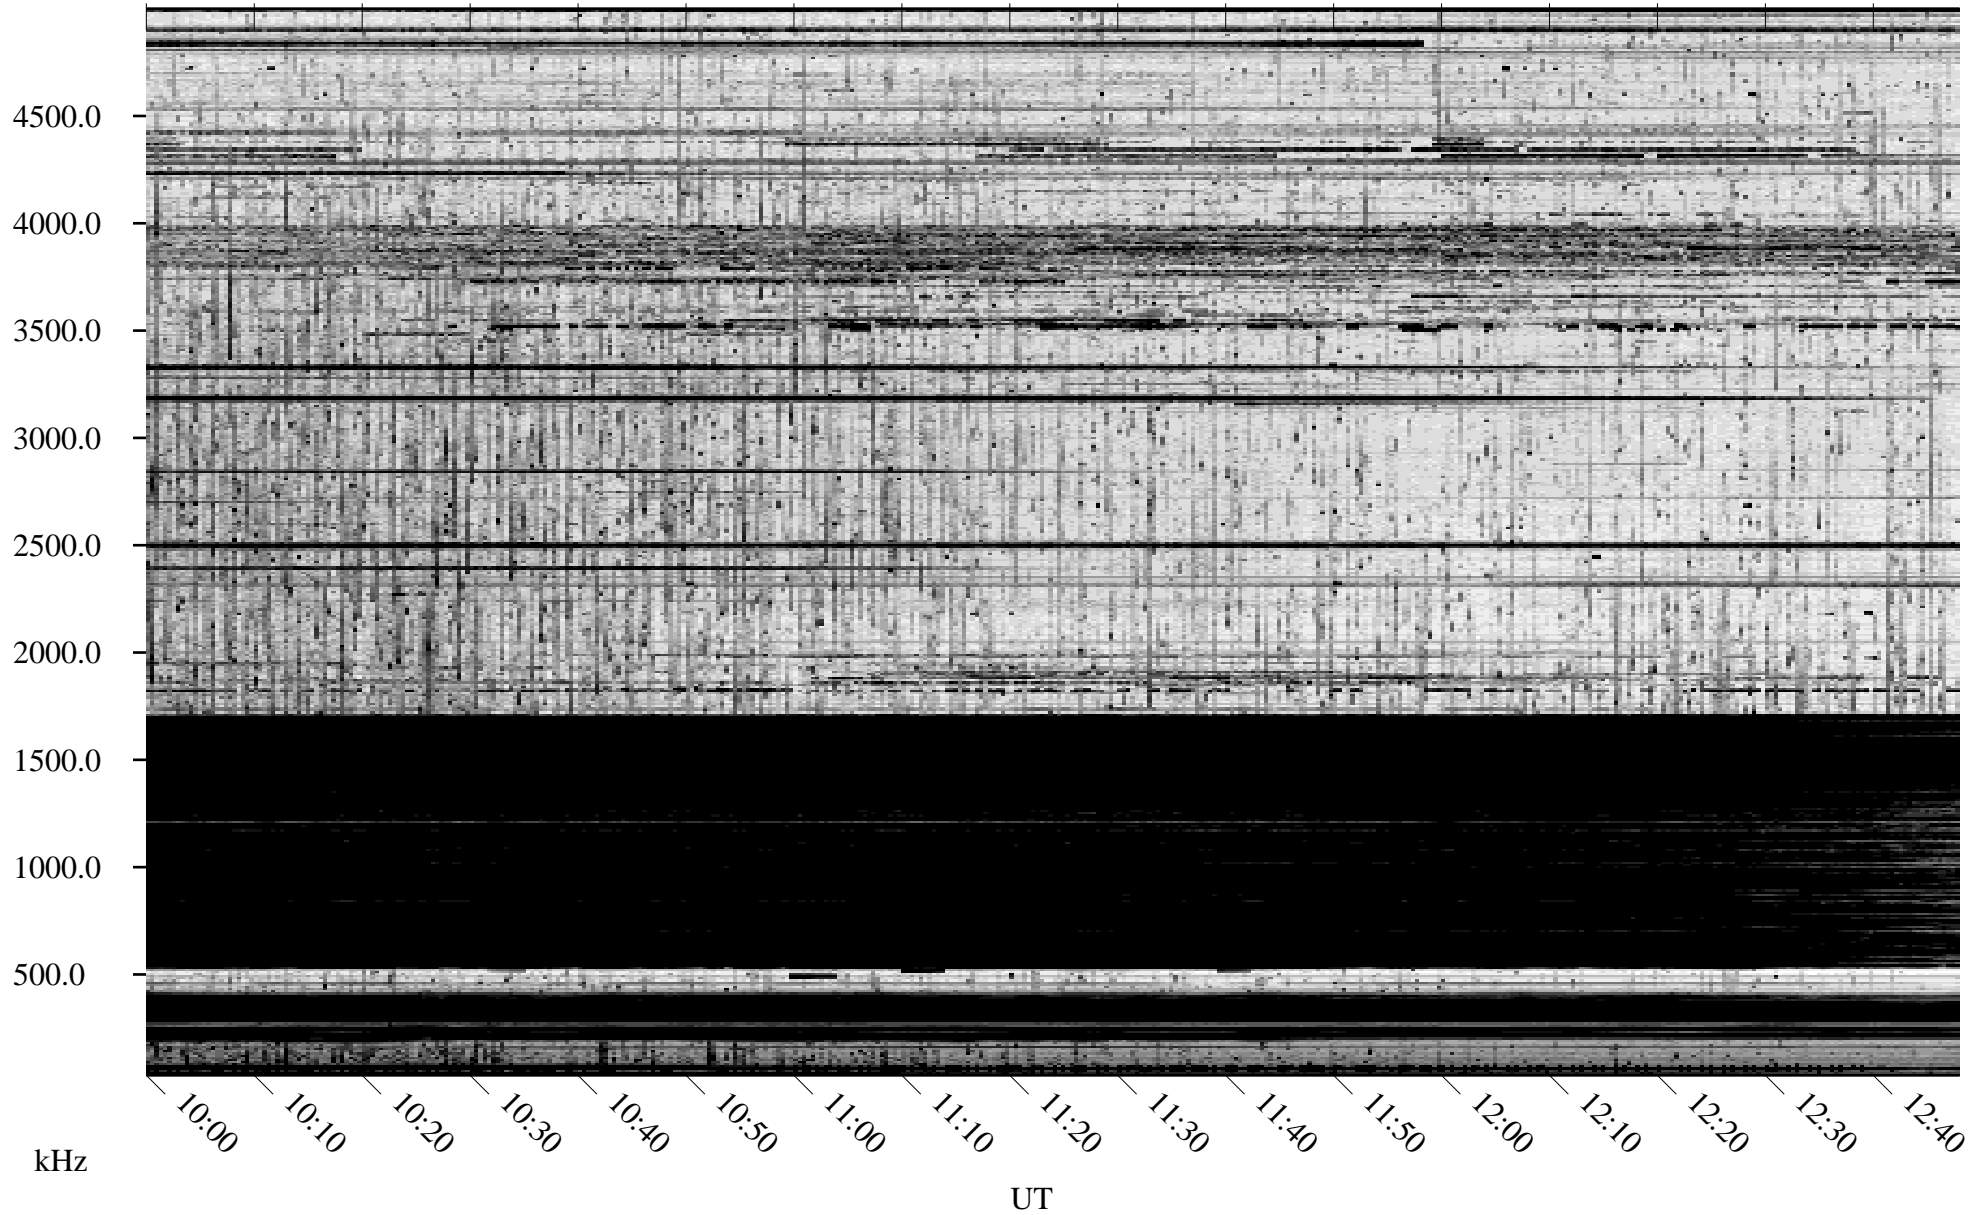

10/28/2010 Churchill, Manitoba

Linear Scale Black = 161 White = 15

ch103011.r01SUm max_12

Page 1

10/28/2010 Churchill, Manitoba

Linear Scale Black = 161 White = 15

ch103011.r01SUm max_12

Page 2

10/29/2010 Churchill, Manitoba

Linear Scale Black = 161 White = 15

ch103011.r01SUm max_12

Page 3

10/29/2010 Churchill, Manitoba

Linear Scale Black = 161 White = 15

ch103011.r01SUm max_12

Page 4

10/29/2010 Churchill, Manitoba

Linear Scale Black = 161 White = 15

ch103011.r01SUm max_12

Page 5

10/29/2010 Churchill, Manitoba

Linear Scale Black = 161 White = 15

ch103011.r01SUm max_12

Page 6

10/29/2010 Churchill, Manitoba

Linear Scale Black = 161 White = 15

ch103011.r01SUm max_12

Page 7

10/29/2010 Churchill, Manitoba

Linear Scale Black = 161 White = 15

ch103011.r01SUm max_12