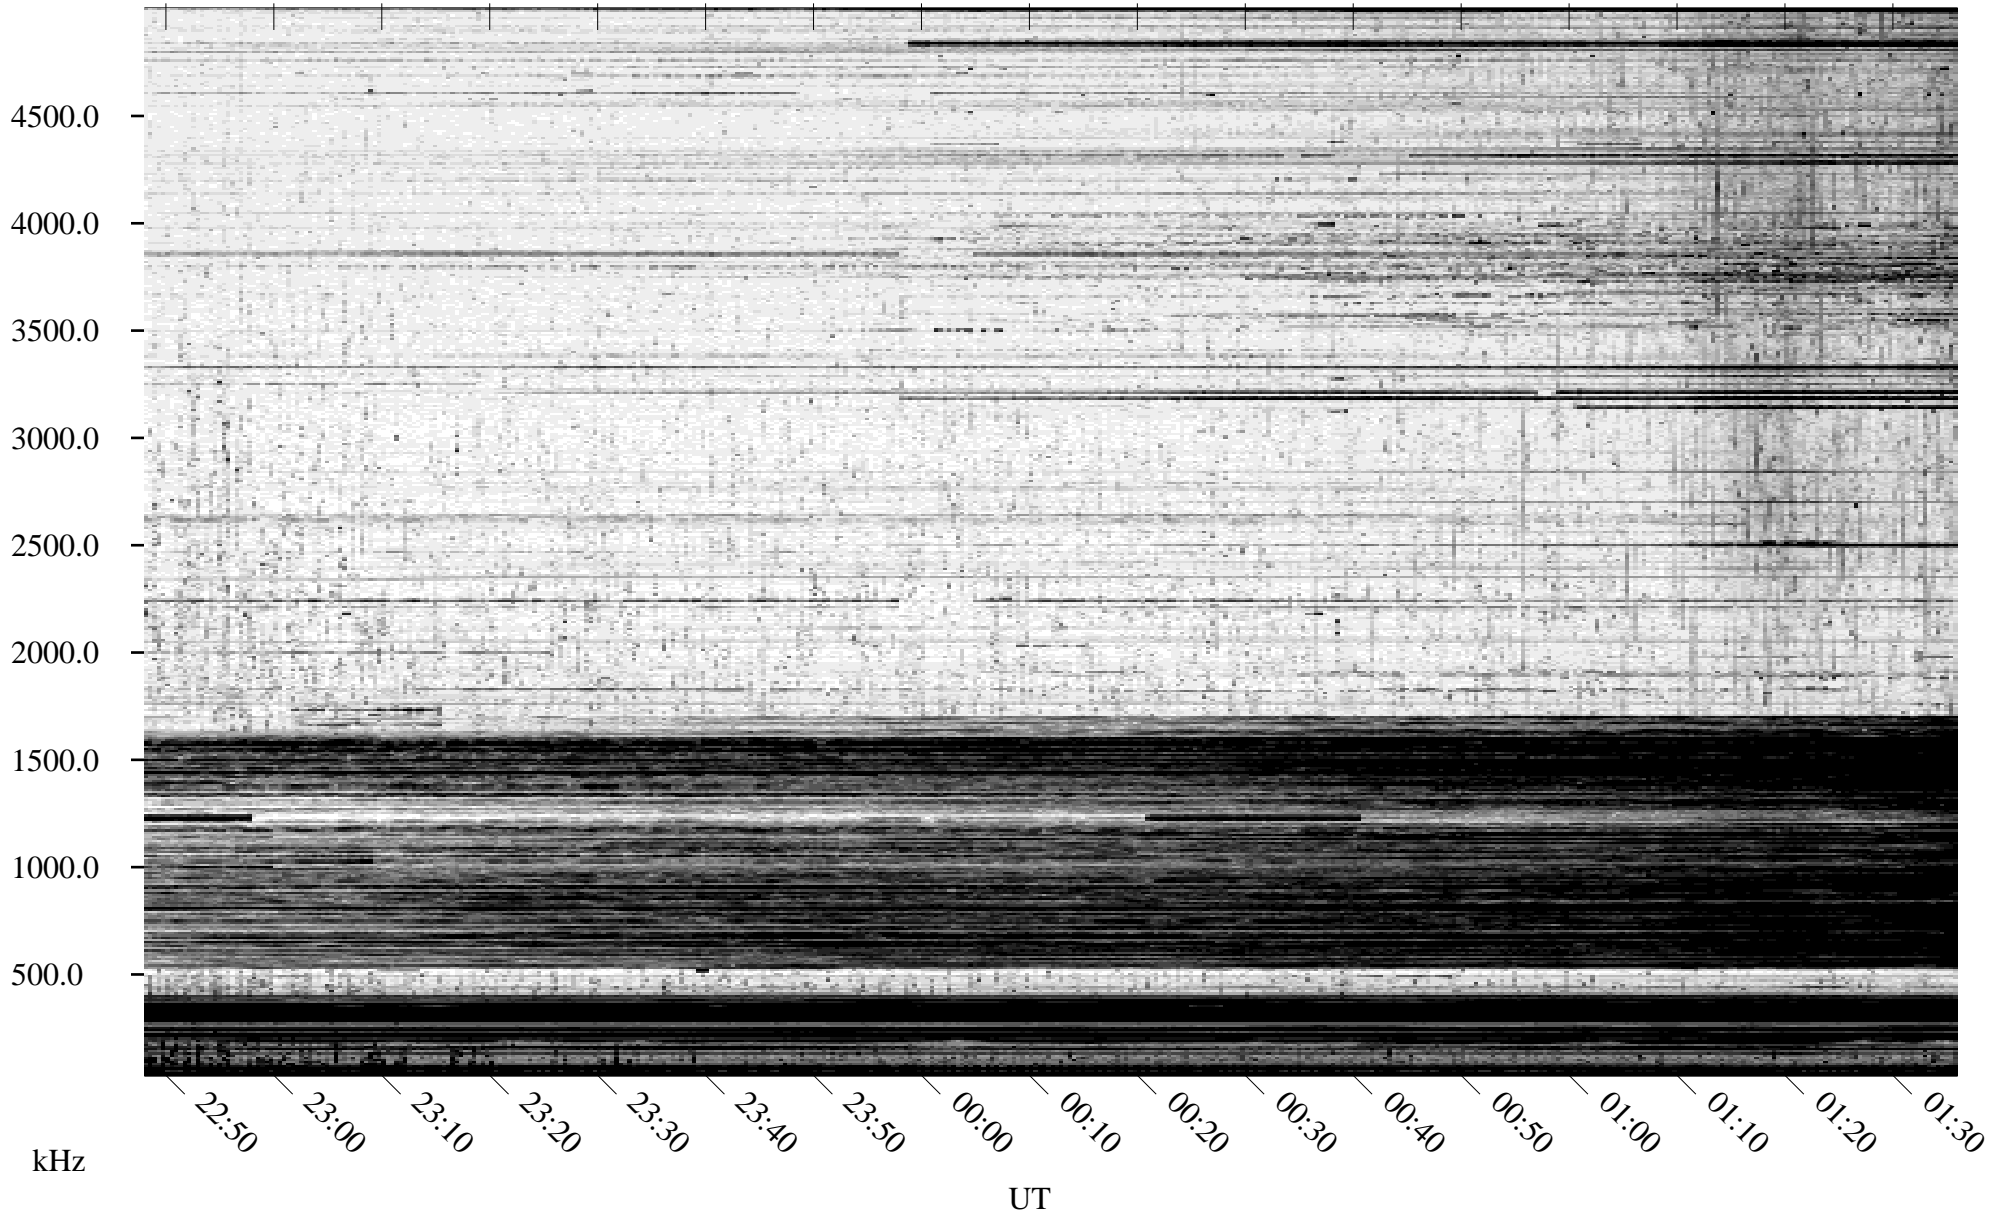

10/28/2010 Churchill, Manitoba

Linear Scale Black = 161 White = 15

ch103011.r01SUm max_12

Page 1

10/28/2010 Churchill, Manitoba

Linear Scale Black = 161 White = 15

ch103011.r01SUm max_12

Page 2

10/29/2010 Churchill, Manitoba

Linear Scale Black = 161 White = 15

ch103011.r01SUm max_12

Page 3

10/29/2010 Churchill, Manitoba

Linear Scale Black = 161 White = 15

ch103011.r01SUm max_12

Page 4

10/29/2010 Churchill, Manitoba

Linear Scale Black = 161 White = 15

ch103011.r01SUm max_12

Page 5

10/29/2010 Churchill, Manitoba

Linear Scale Black = 161 White = 15

ch103011.r01SUm max_12

Page 6

10/29/2010 Churchill, Manitoba

Linear Scale Black = 161 White = 15

ch103011.r01SUm max_12

Page 7

10/29/2010 Churchill, Manitoba

Linear Scale Black = 161 White = 15

ch103011.r01SUm max_12