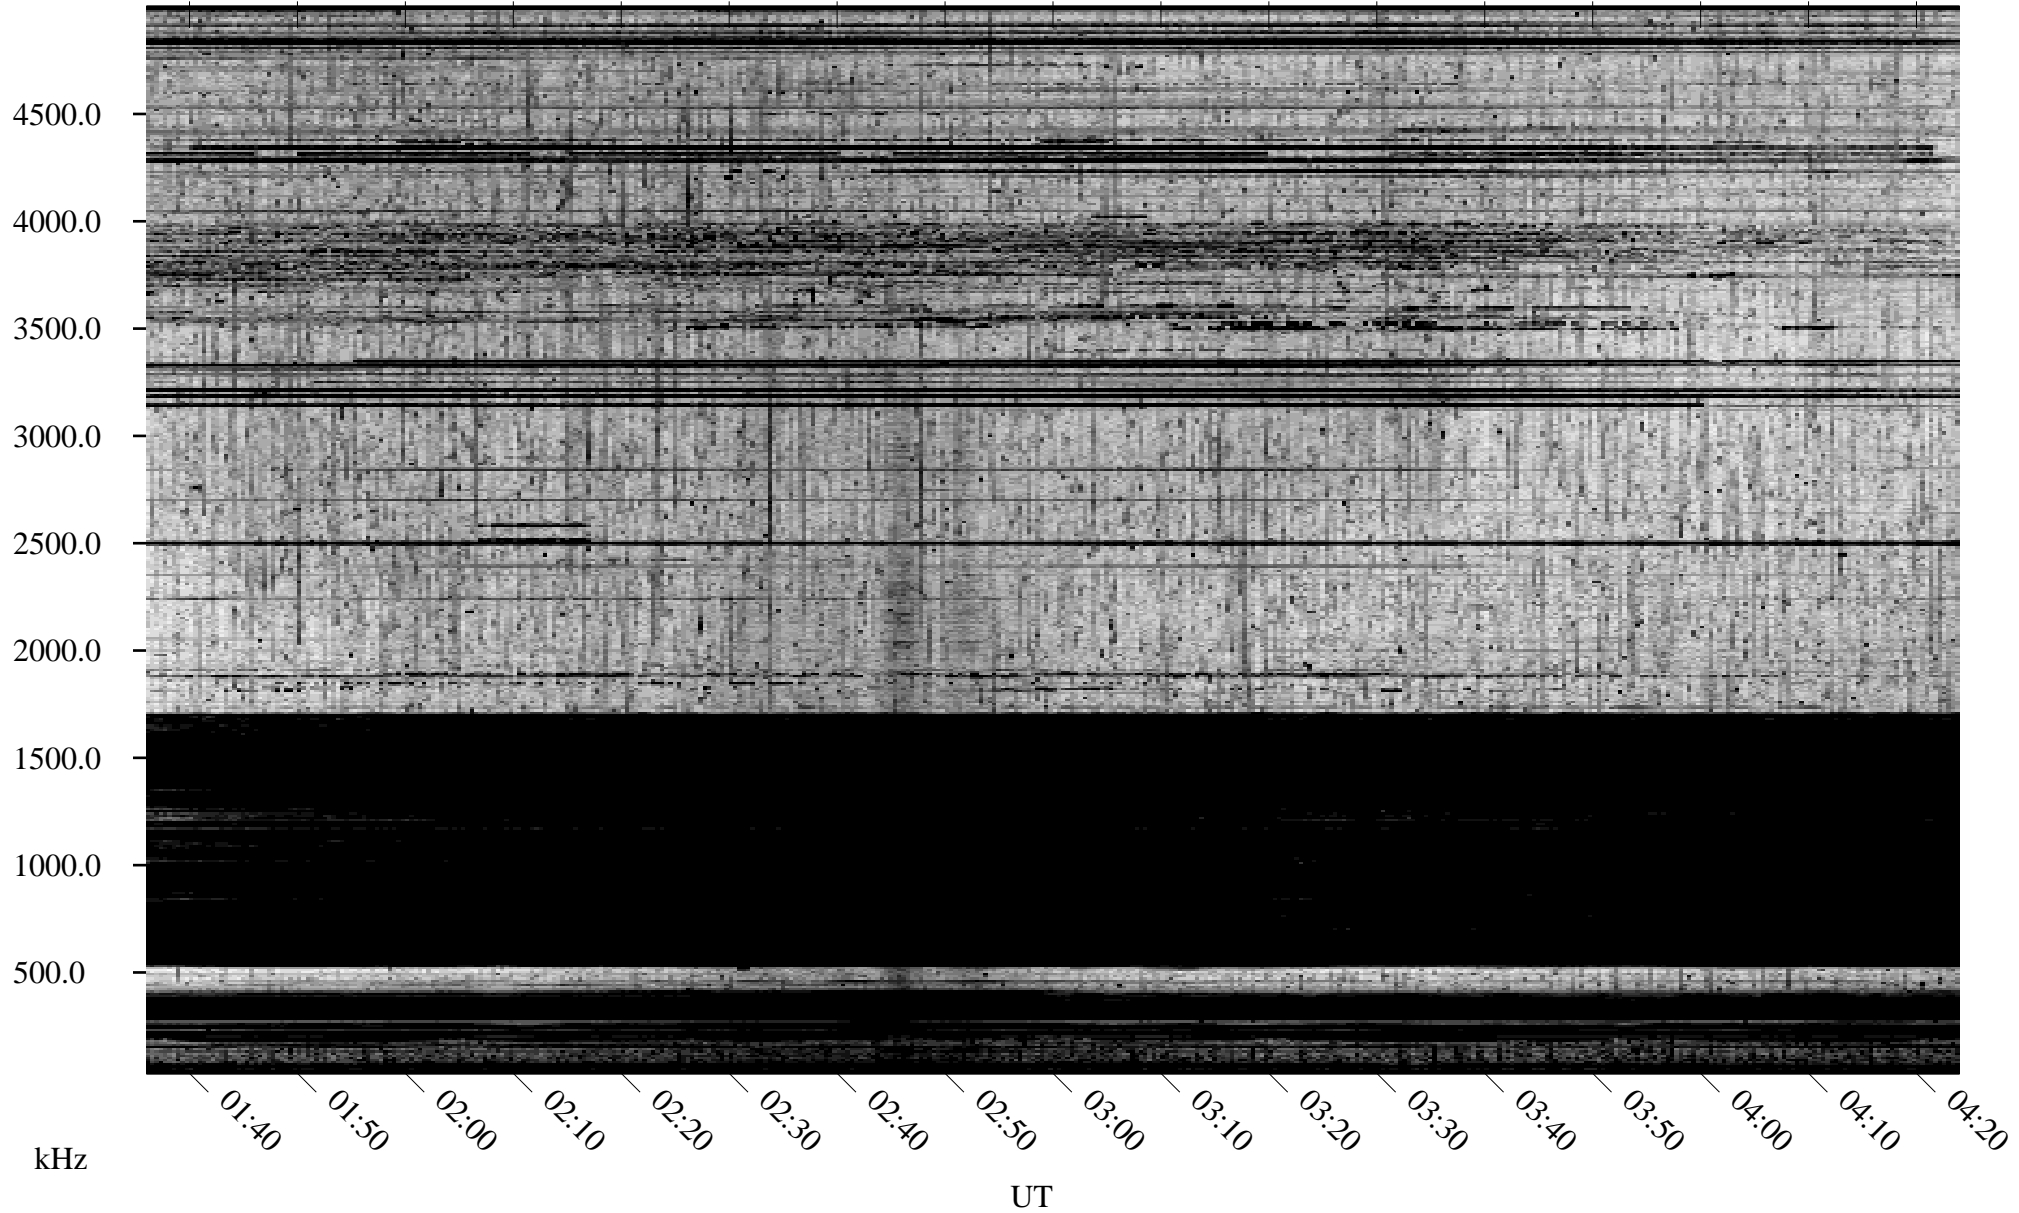

10/28/2010 Churchill, Manitoba

Linear Scale Black = 161 White = 15

ch103011.r01SUm max_12

Page 1

10/28/2010 Churchill, Manitoba

Linear Scale Black = 161 White = 15

ch103011.r01SUm max_12

Page 2

10/29/2010 Churchill, Manitoba

Linear Scale Black = 161 White = 15

ch103011.r01SUm max_12

Page 3

10/29/2010 Churchill, Manitoba

Linear Scale Black = 161 White = 15

ch103011.r01SUm max_12

Page 4

10/29/2010 Churchill, Manitoba

Linear Scale Black = 161 White = 15

ch103011.r01SUm max_12

Page 5

10/29/2010 Churchill, Manitoba

Linear Scale Black = 161 White = 15

ch103011.r01SUm max_12

Page 6

10/29/2010 Churchill, Manitoba

Linear Scale Black = 161 White = 15

ch103011.r01SUm max_12

Page 7

10/29/2010 Churchill, Manitoba

Linear Scale Black = 161 White = 15

ch103011.r01SUm max_12