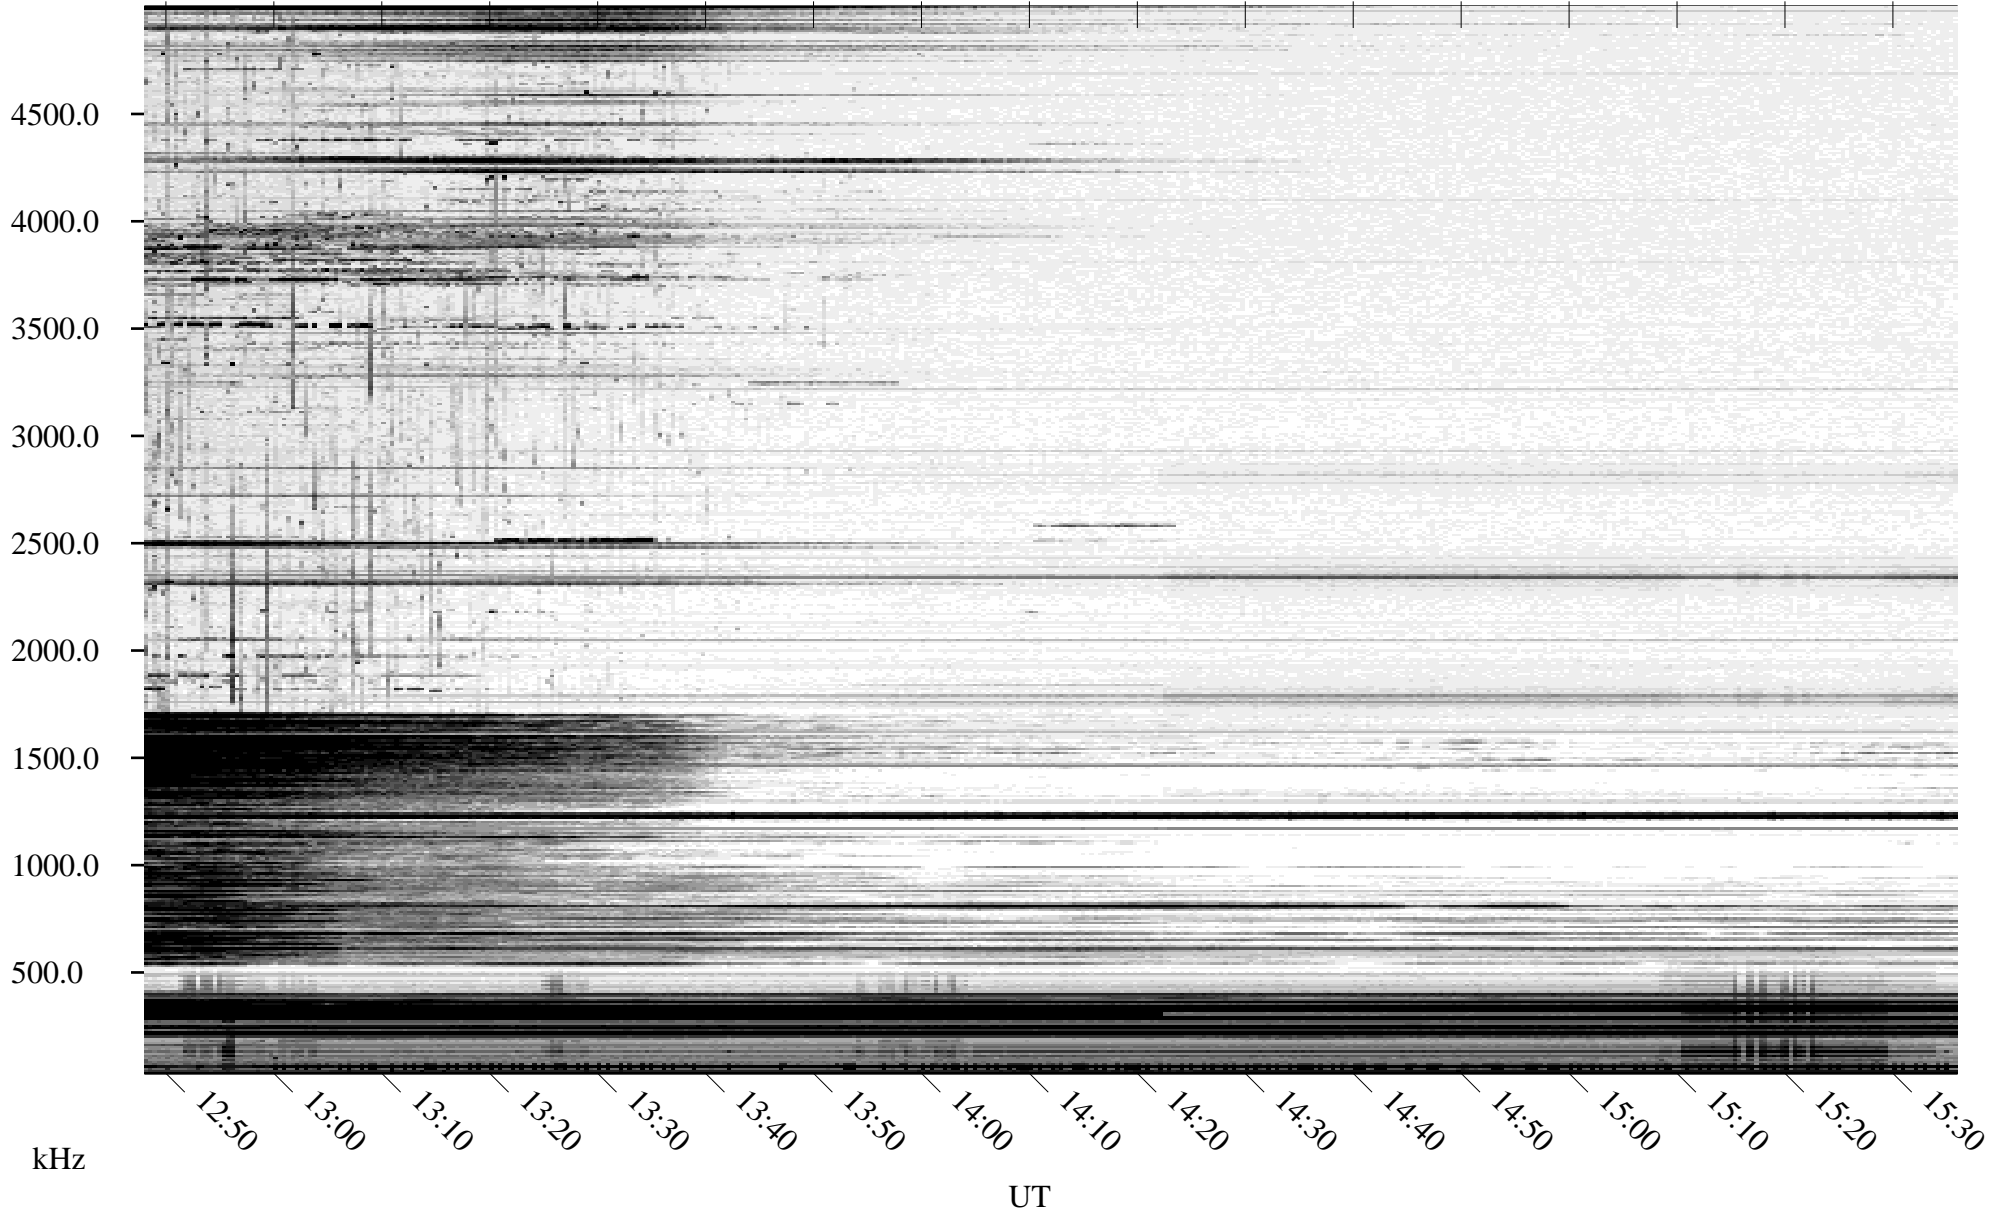

10/28/2010 Churchill, Manitoba

Linear Scale Black = 161 White = 15

ch103011.r01SUm max_12

Page 1

10/28/2010 Churchill, Manitoba

Linear Scale Black = 161 White = 15

ch103011.r01SUm max_12

Page 2

10/29/2010 Churchill, Manitoba

Linear Scale Black = 161 White = 15

ch103011.r01SUm max_12

Page 3

10/29/2010 Churchill, Manitoba

Linear Scale Black = 161 White = 15

ch103011.r01SUm max_12

Page 4

10/29/2010 Churchill, Manitoba

Linear Scale Black = 161 White = 15

ch103011.r01SUm max_12

Page 5

10/29/2010 Churchill, Manitoba

Linear Scale Black = 161 White = 15

ch103011.r01SUm max_12

Page 6

10/29/2010 Churchill, Manitoba

Linear Scale Black = 161 White = 15

ch103011.r01SUm max_12

Page 7

10/29/2010 Churchill, Manitoba

Linear Scale Black = 161 White = 15

ch103011.r01SUm max_12