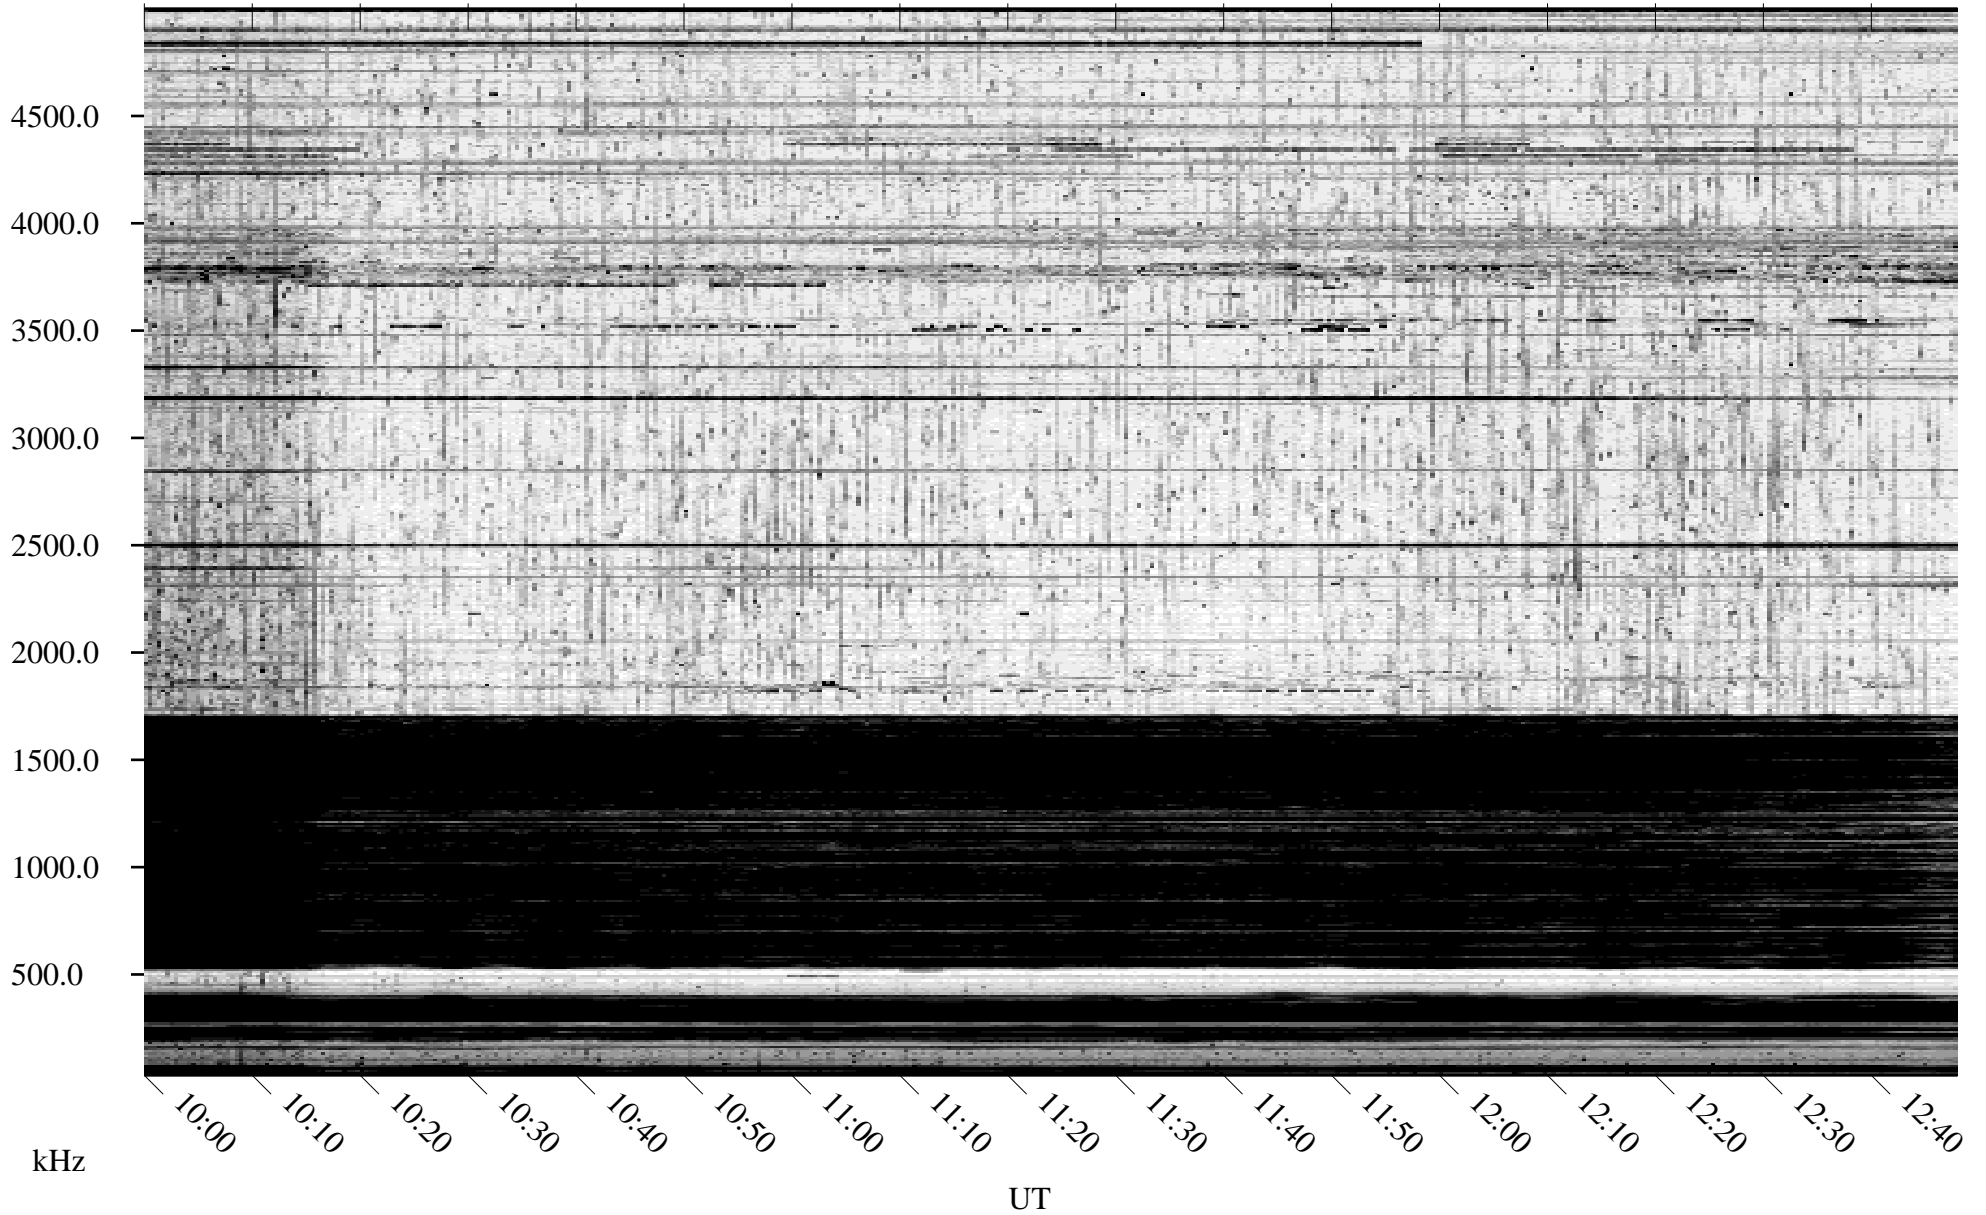

# 10/30/2010 Churchill, Manitoba

Linear Scale    Black = 161    White = 15

ch10302l.r00SUm max\_12

Page 5

# 10/30/2010 Churchill, Manitoba

Linear Scale    Black = 161    White = 15

ch10302l.r00SUm max\_12

Page 6