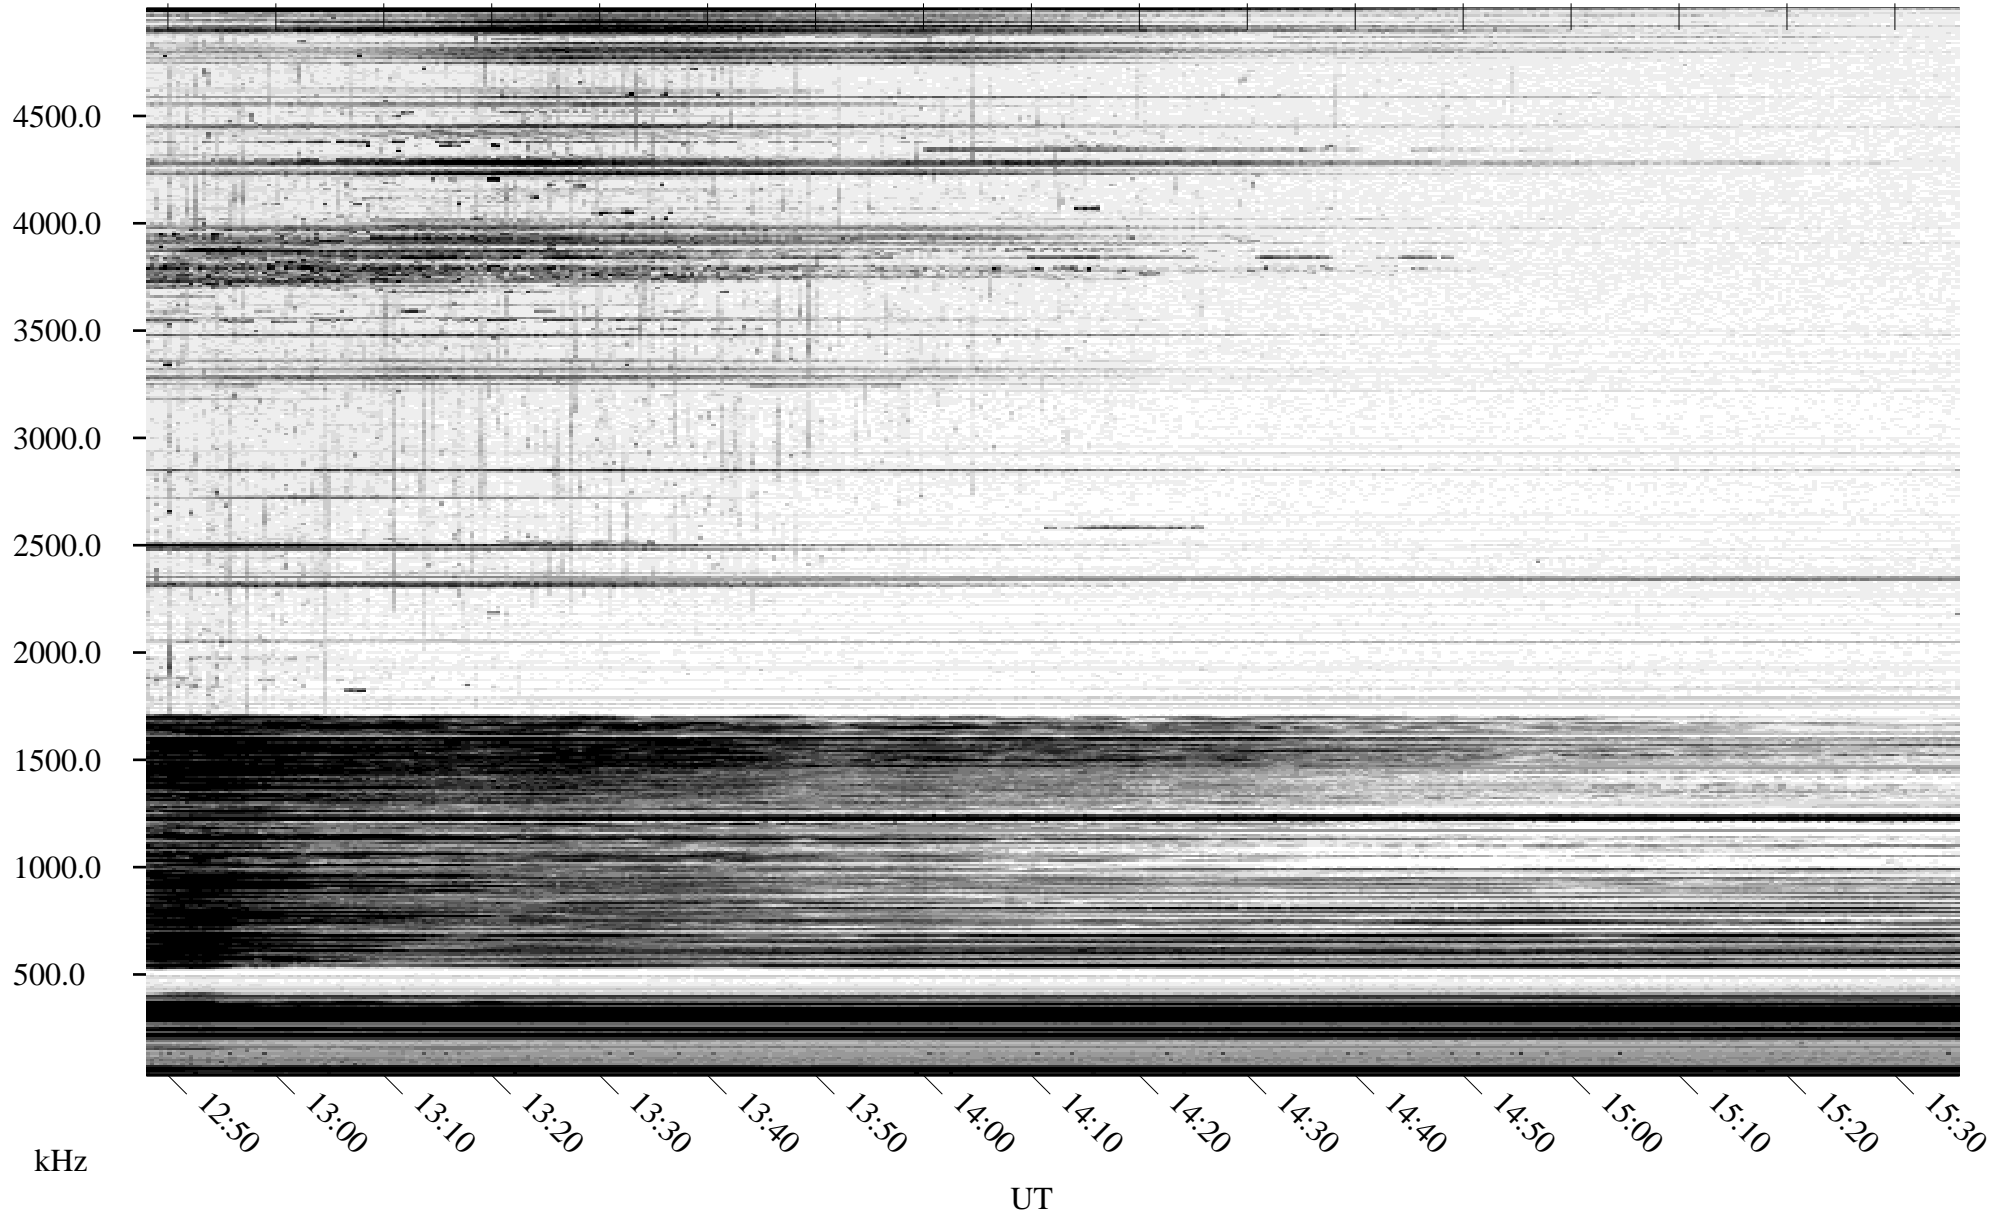

# 10/30/2010 Churchill, Manitoba

Linear Scale    Black = 161    White = 15

ch10302l.r00SUm max\_12

Page 5

# 10/30/2010 Churchill, Manitoba

Linear Scale    Black = 161    White = 15

ch10302l.r00SUm max\_12

Page 6

# 10/30/2010 Churchill, Manitoba

Linear Scale    Black = 161    White = 15

ch10302l.r00SUm max\_12

Page 7

# 10/30/2010 Churchill, Manitoba

Linear Scale    Black = 161    White = 15

ch10302l.r00SUm max\_12

Page 8