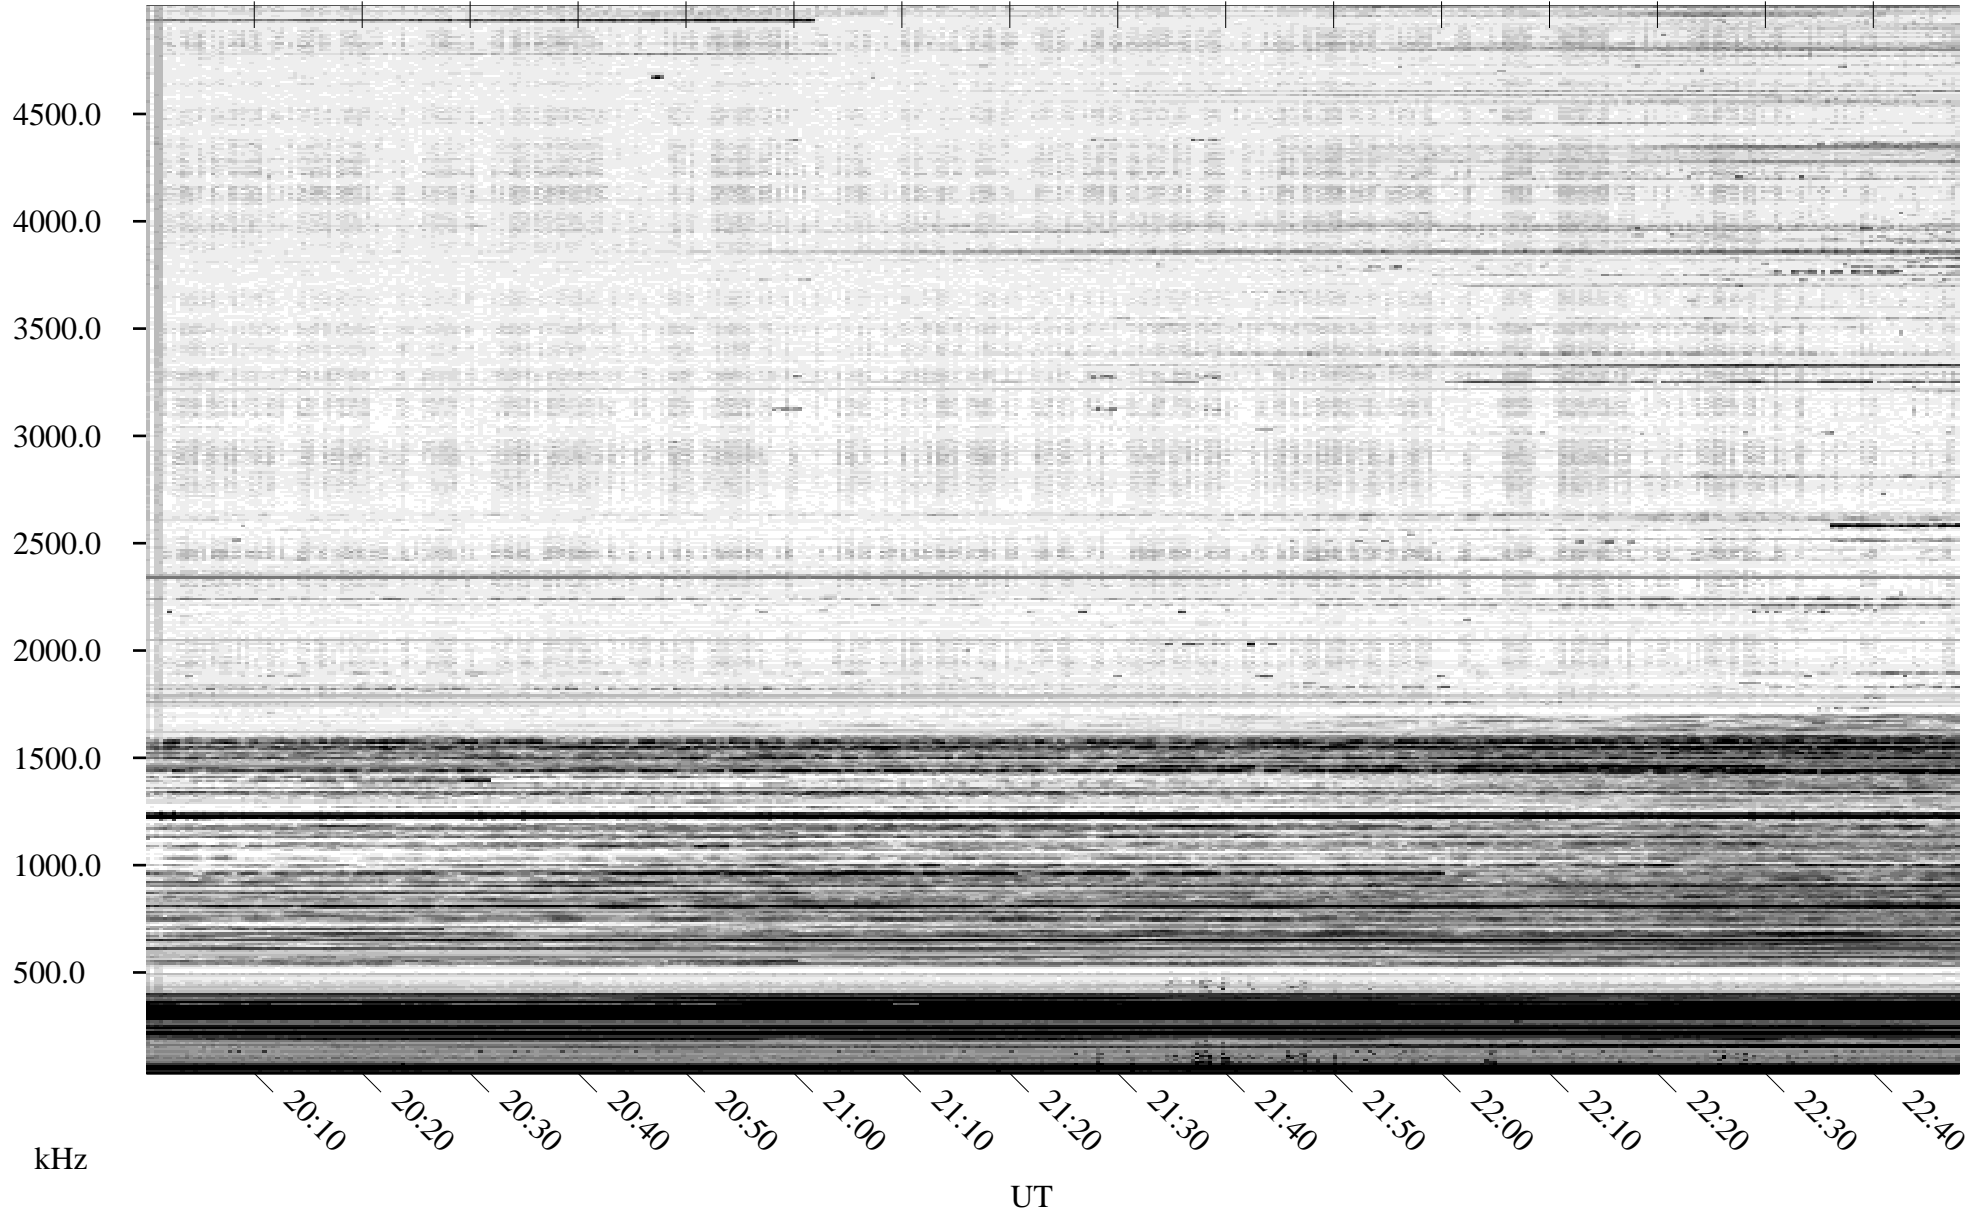

# 10/29/2010 Churchill, Manitoba

Linear Scale Black = 161 White = 15

ch10302l.r00SUm max\_12

Page 1

# 10/29/2010 Churchill, Manitoba

Linear Scale    Black = 161    White = 15

ch10302l.r00SUm max\_12

Page 2

# 10/30/2010 Churchill, Manitoba

Linear Scale    Black = 161    White = 15

ch10302l.r00SUm max\_12

Page 3

# 10/30/2010 Churchill, Manitoba

Linear Scale    Black = 161    White = 15

ch10302l.r00SUm max\_12

Page 4