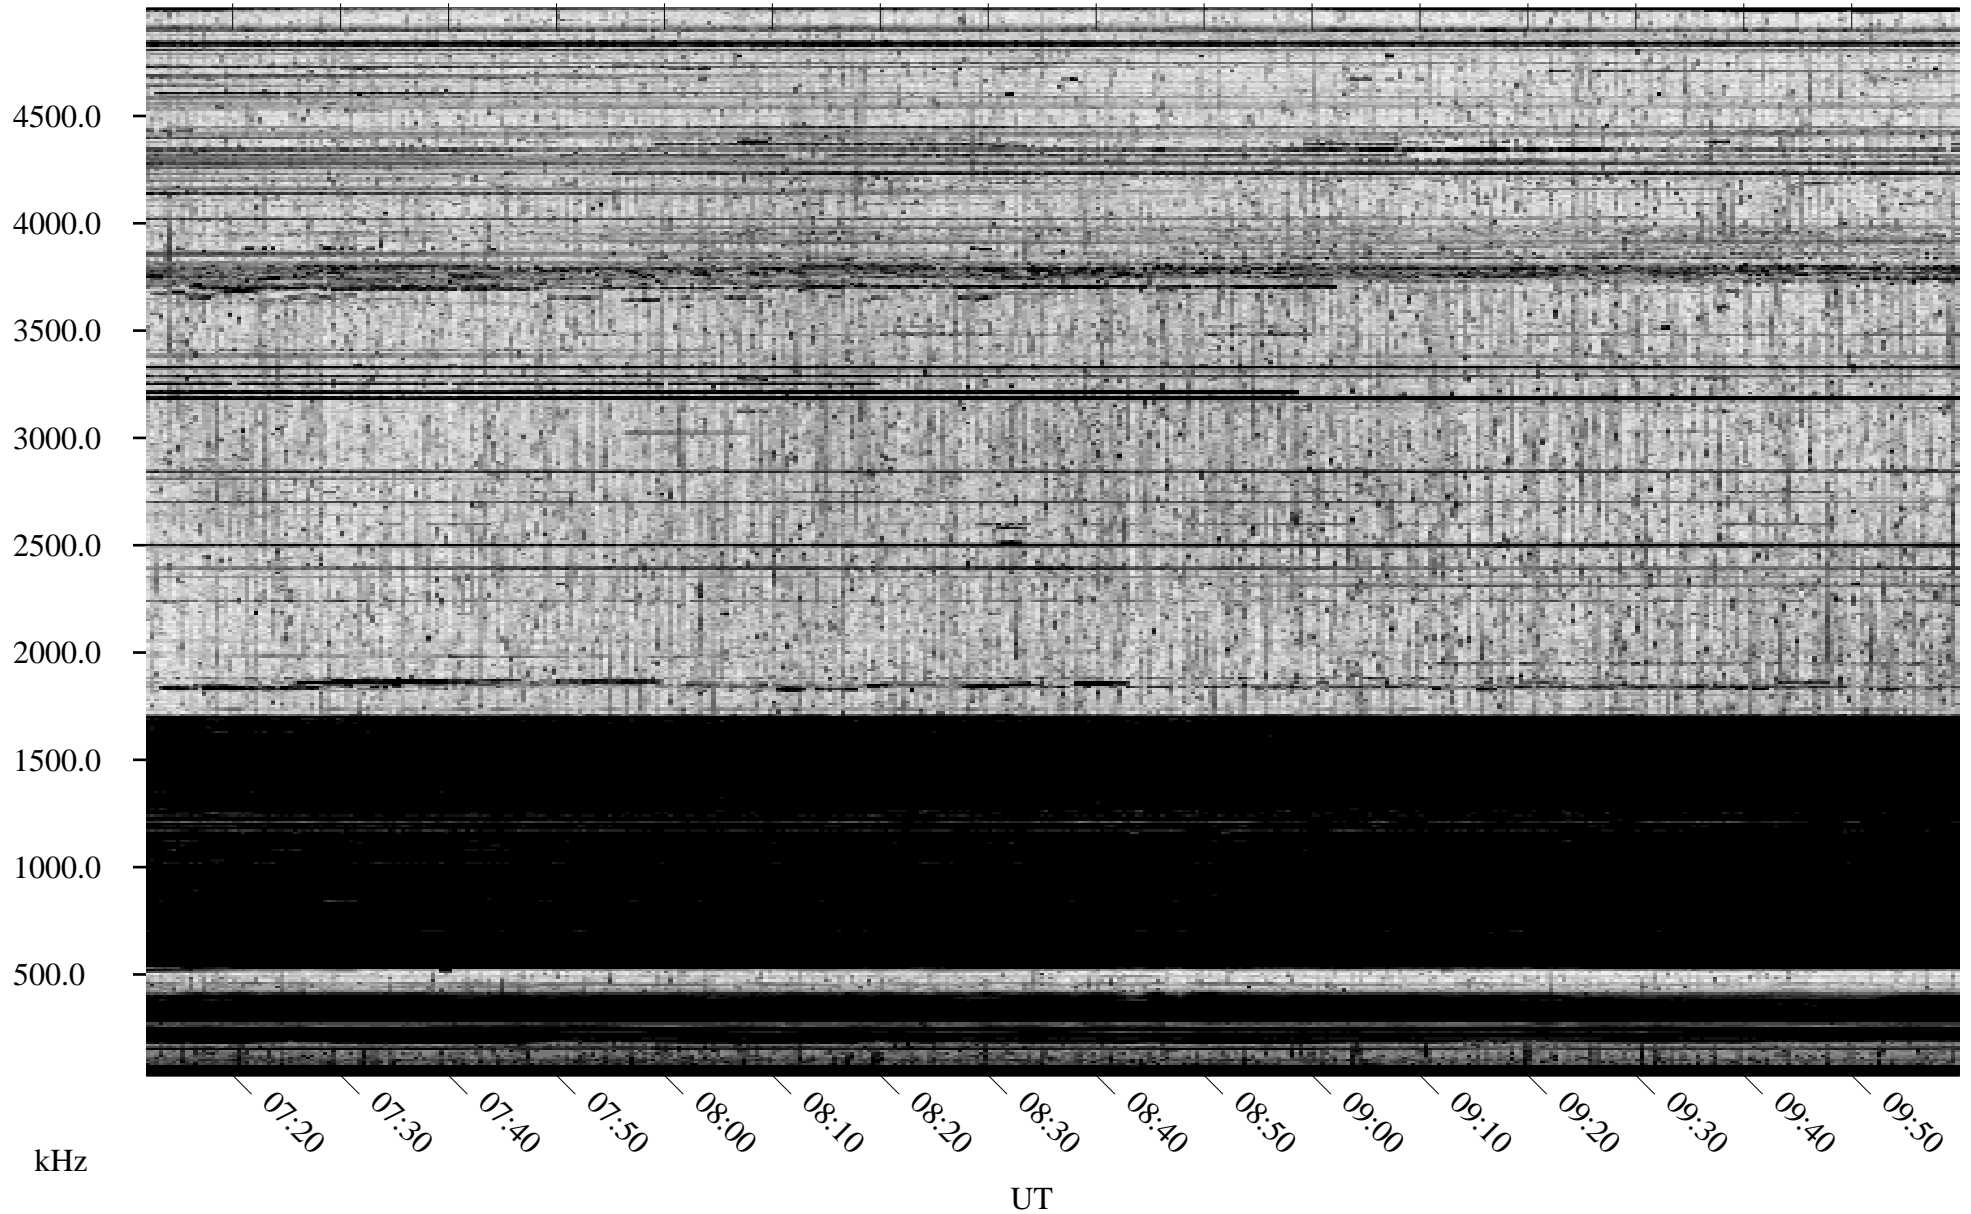

# 10/29/2010 Churchill, Manitoba

Linear Scale Black = 161 White = 15

ch10302l.r00SUm max\_12

Page 1

# 10/30/2010 Churchill, Manitoba

Linear Scale    Black = 161    White = 15

ch10302l.r00SUm max\_12

Page 4

# 10/30/2010 Churchill, Manitoba

Linear Scale    Black = 161    White = 15

ch10302l.r00SUm max\_12

Page 5

# 10/30/2010 Churchill, Manitoba

Linear Scale    Black = 161    White = 15

ch10302l.r00SUm max\_12

Page 6