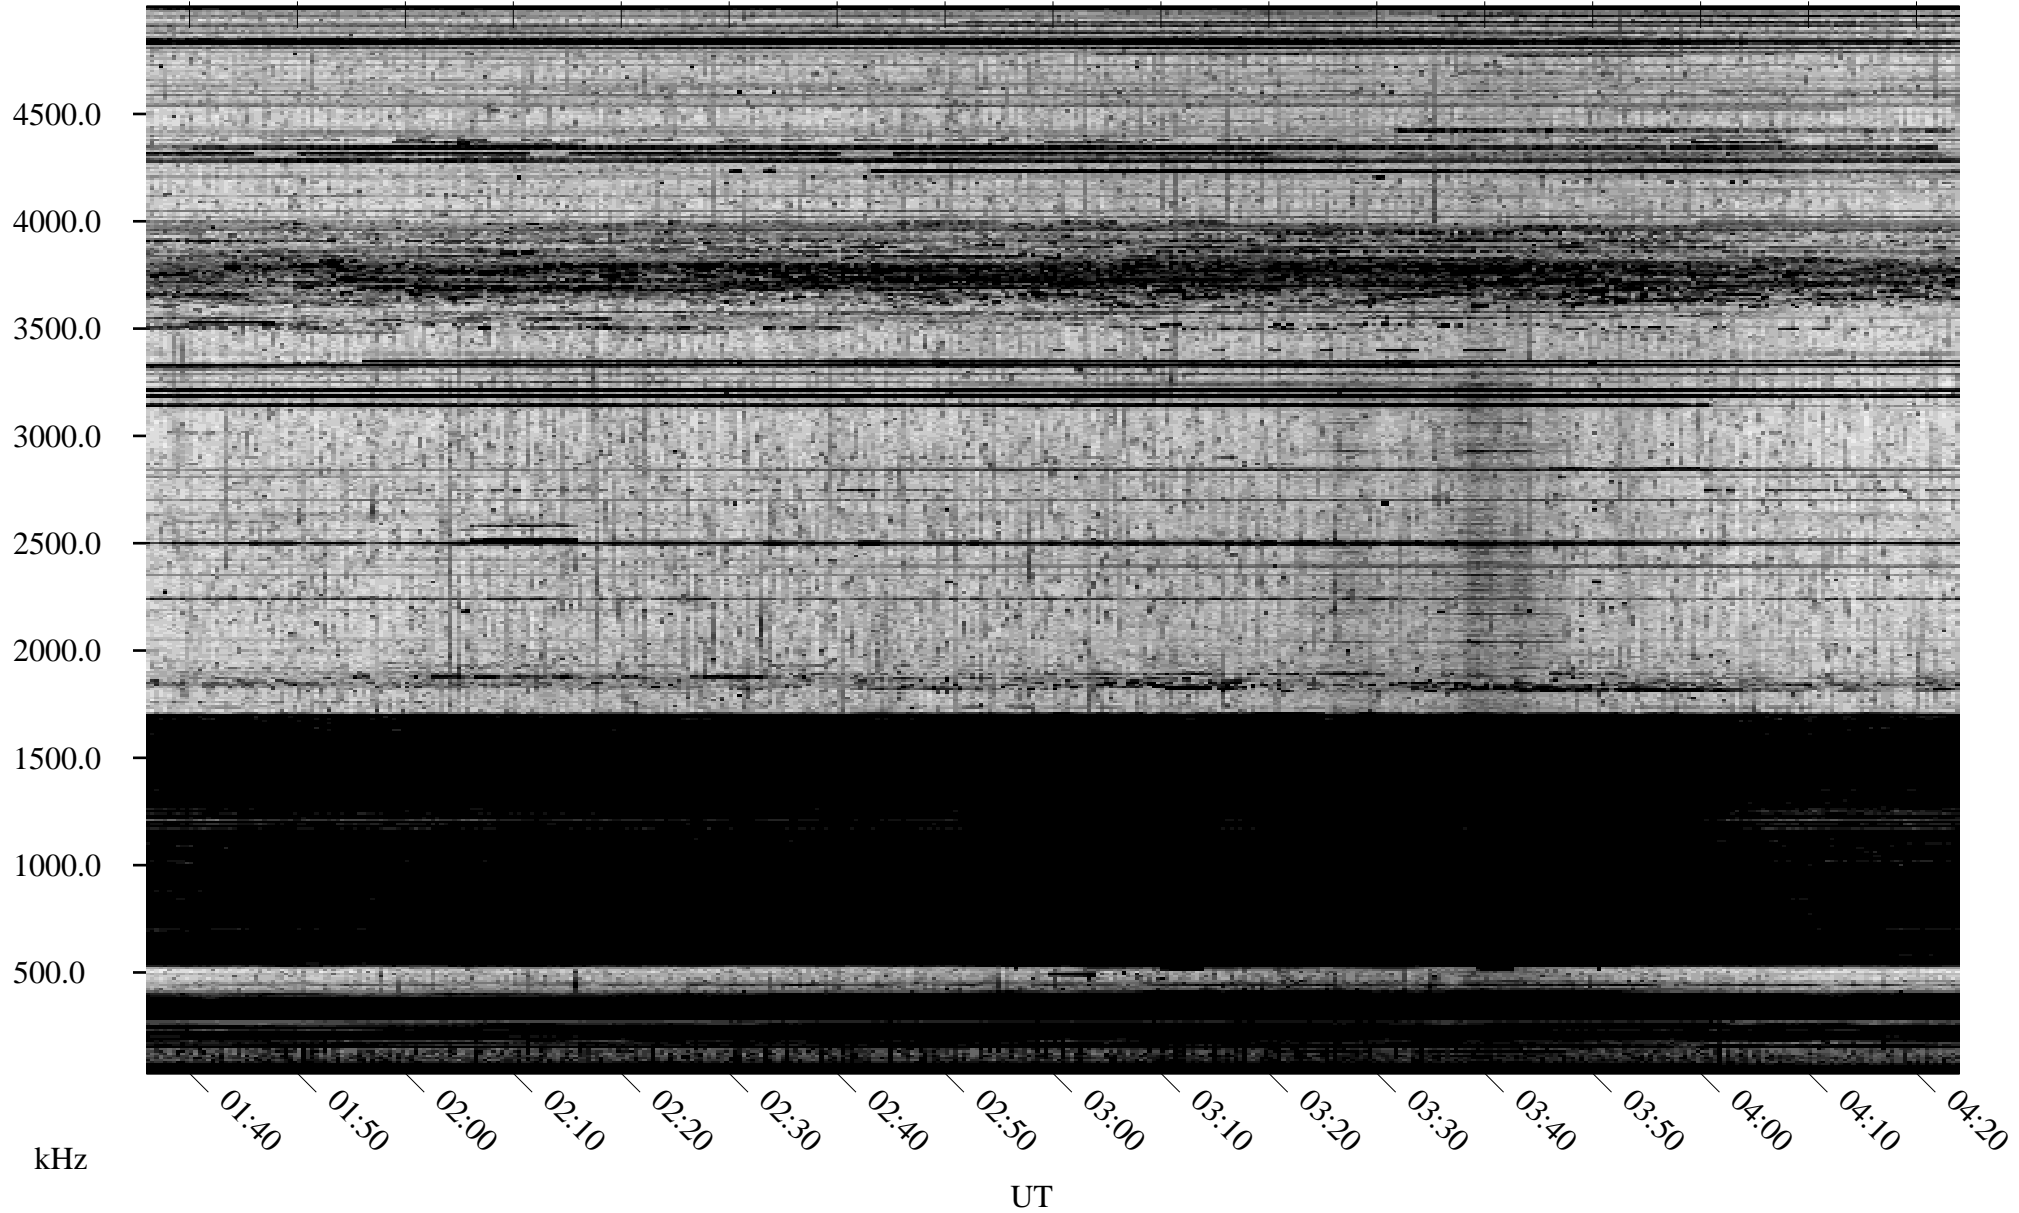

# 10/29/2010 Churchill, Manitoba

Linear Scale Black = 161 White = 15

ch10302l.r00SUm max\_12

Page 1

# 10/29/2010 Churchill, Manitoba

Linear Scale    Black = 161    White = 15

ch10302l.r00SUm max\_12

Page 2

# 10/30/2010 Churchill, Manitoba

Linear Scale    Black = 161    White = 15

ch10302l.r00SUm max\_12

Page 3

# 10/30/2010 Churchill, Manitoba

Linear Scale    Black = 161    White = 15

ch10302l.r00SUm max\_12

Page 4