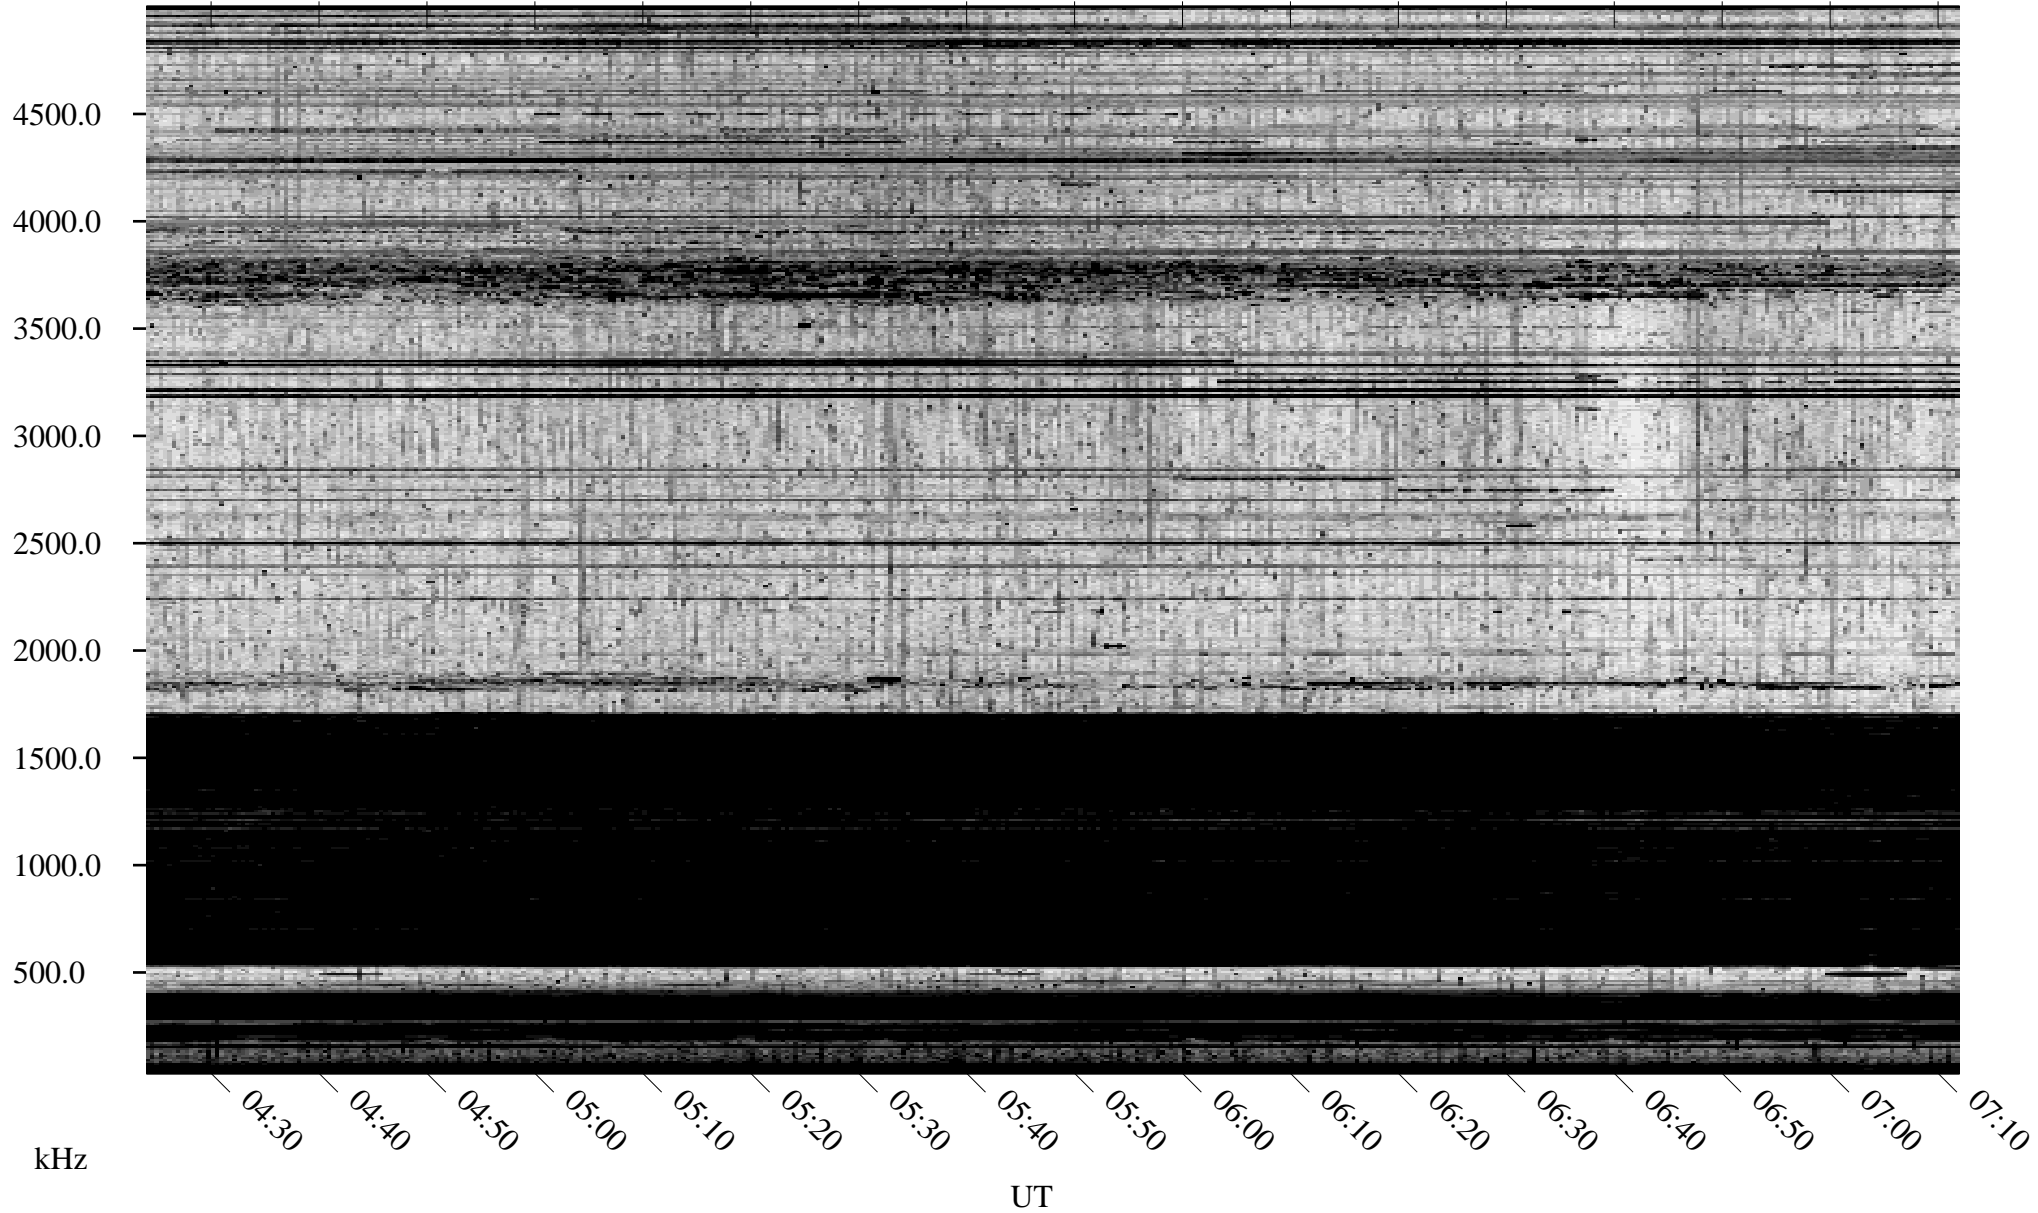

# 10/29/2010 Churchill, Manitoba

Linear Scale Black = 161 White = 15

ch10302l.r00SUm max\_12

Page 1

# 10/29/2010 Churchill, Manitoba

Linear Scale    Black = 161    White = 15

ch10302l.r00SUm max\_12

Page 2

# 10/30/2010 Churchill, Manitoba

Linear Scale    Black = 161    White = 15

ch10302l.r00SUm max\_12

Page 3

# 10/30/2010 Churchill, Manitoba

Linear Scale    Black = 161    White = 15

ch10302l.r00SUm max\_12

Page 4