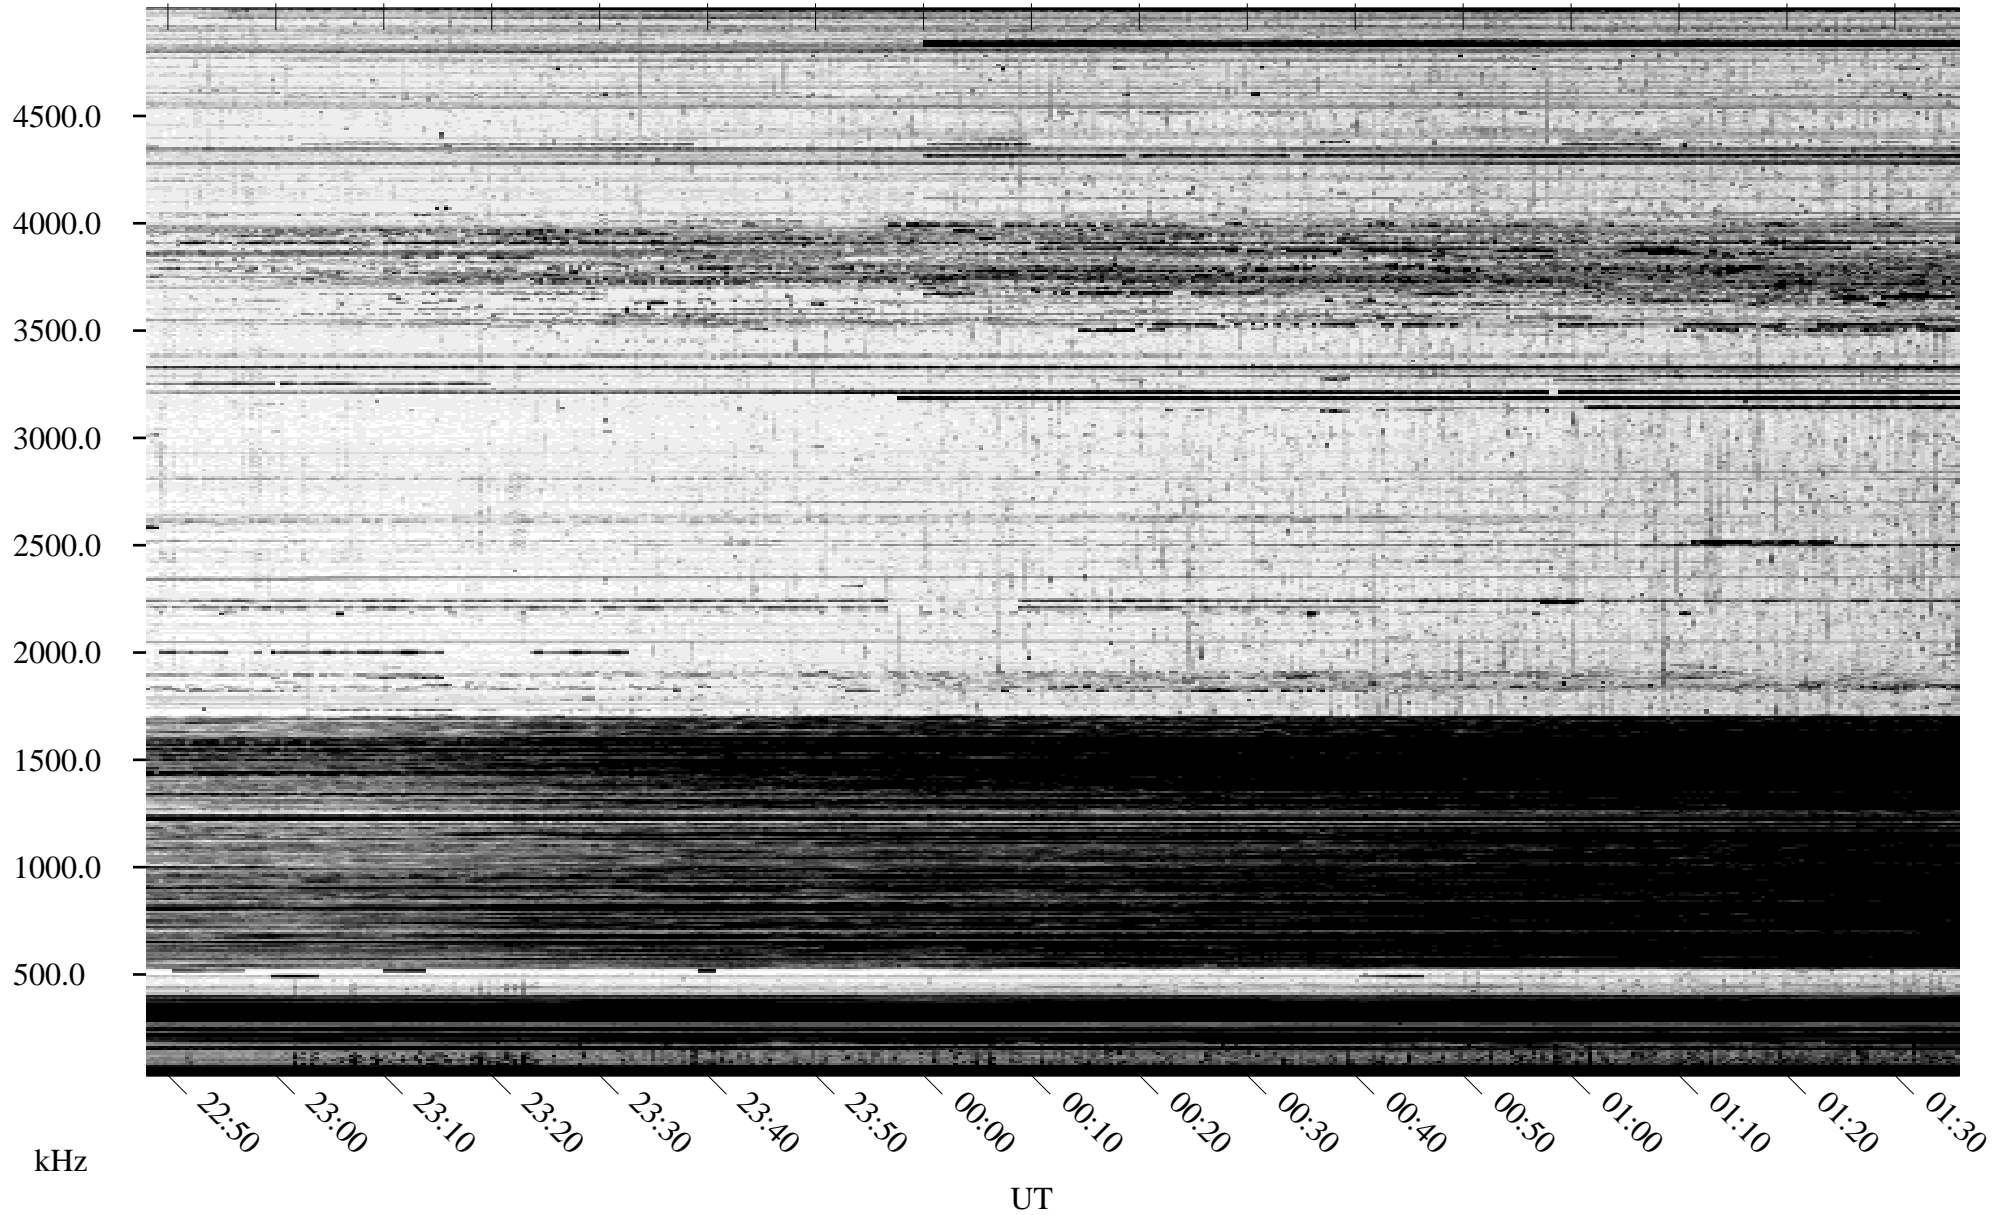

# 10/29/2010 Churchill, Manitoba

Linear Scale Black = 161 White = 15

ch10302l.r00SUm max\_12

Page 1

# 10/29/2010 Churchill, Manitoba

Linear Scale    Black = 161    White = 15

ch10302l.r00SUm max\_12

Page 2

# 10/30/2010 Churchill, Manitoba

Linear Scale    Black = 161    White = 15

ch10302l.r00SUm max\_12

Page 3

# 10/30/2010 Churchill, Manitoba

Linear Scale    Black = 161    White = 15

ch10302l.r00SUm max\_12

Page 4