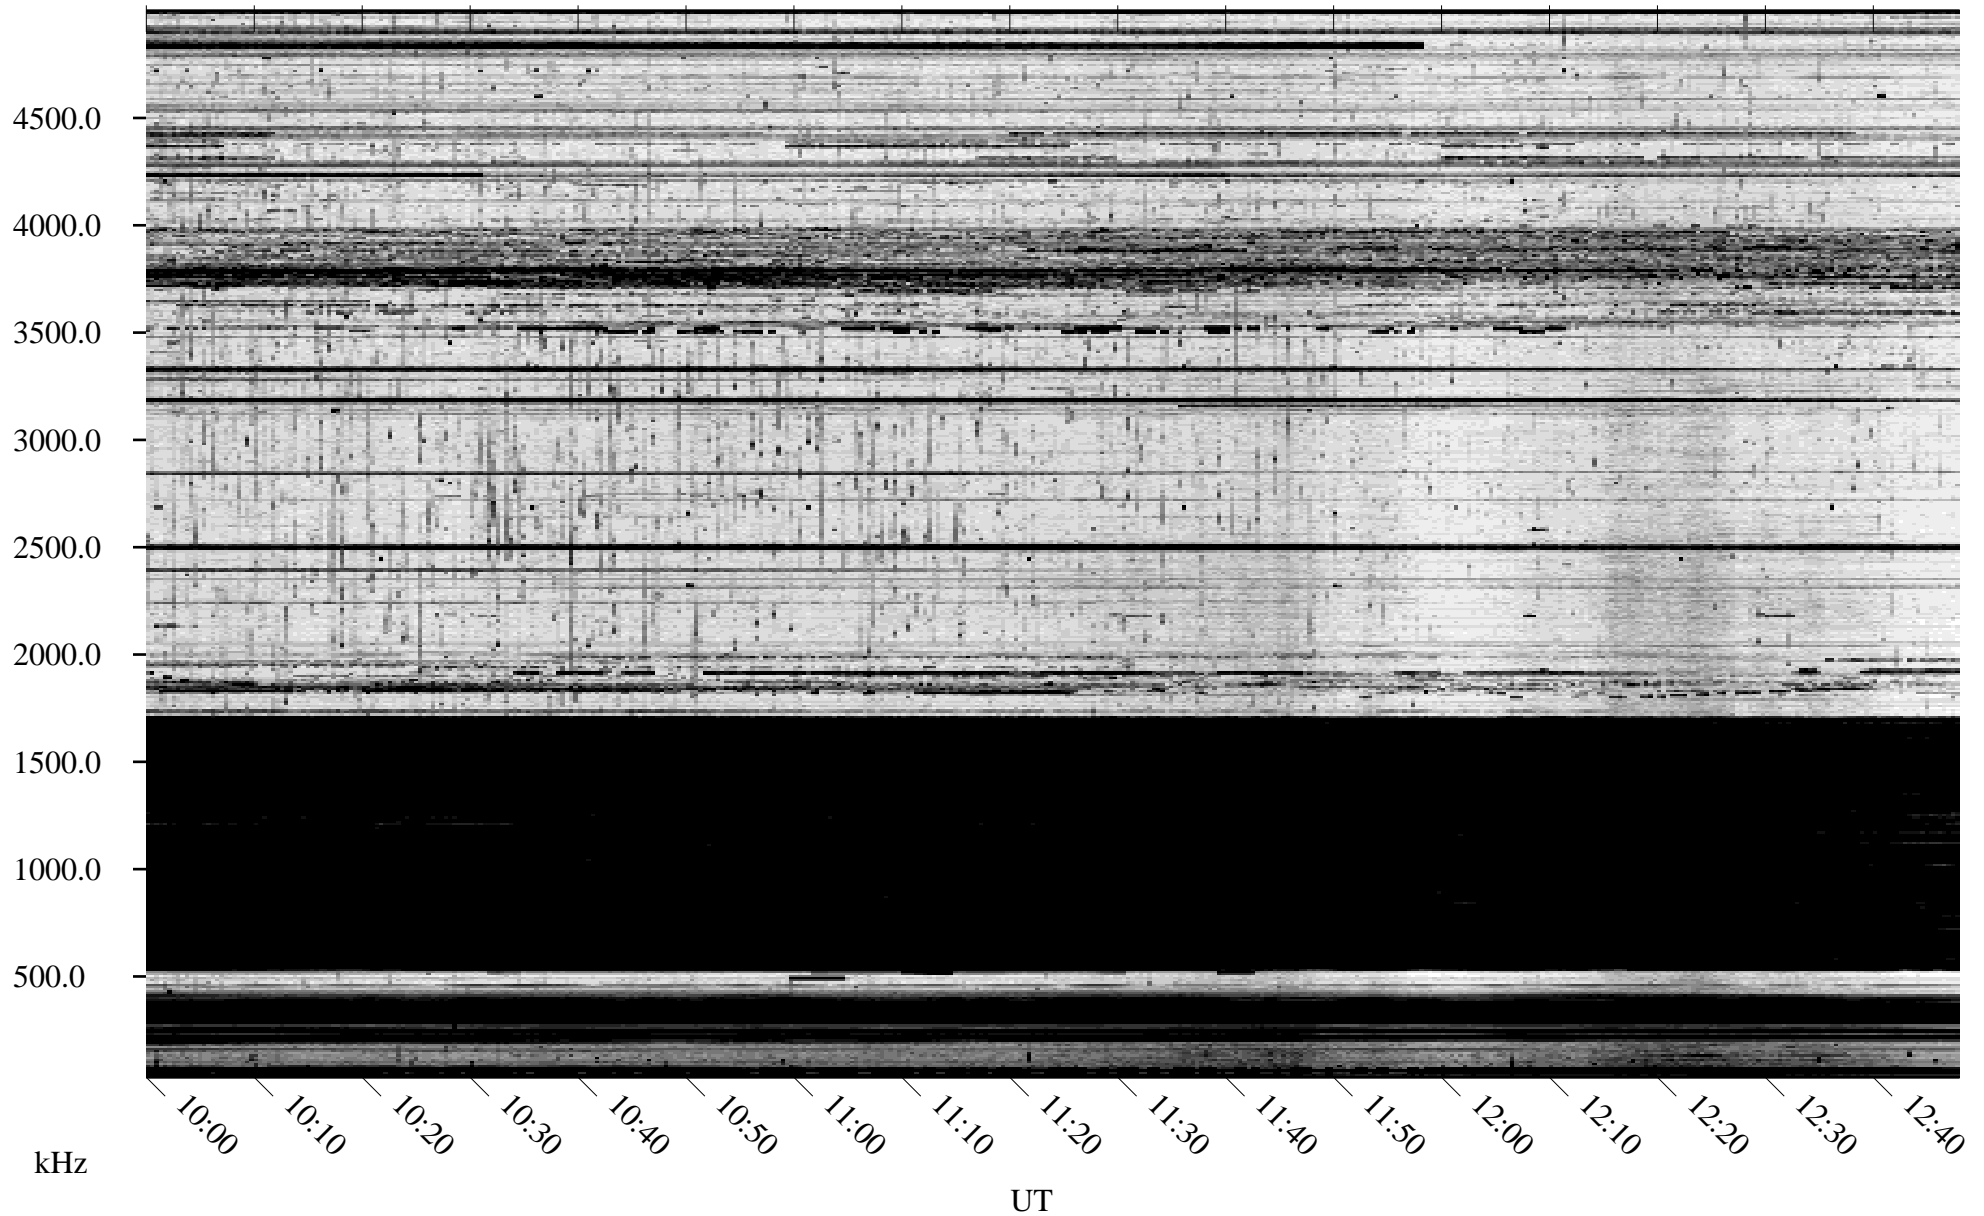

# 10/31/2010 Churchill, Manitoba

Linear Scale    Black = 161    White = 15

ch10303l.r00SUm max\_12

Page 5

# 10/31/2010 Churchill, Manitoba

Linear Scale    Black = 161    White = 15

ch10303l.r00SUm max\_12

Page 6

# 10/31/2010 Churchill, Manitoba

Linear Scale    Black = 161    White = 15

ch10303l.r00SUm max\_12

Page 7