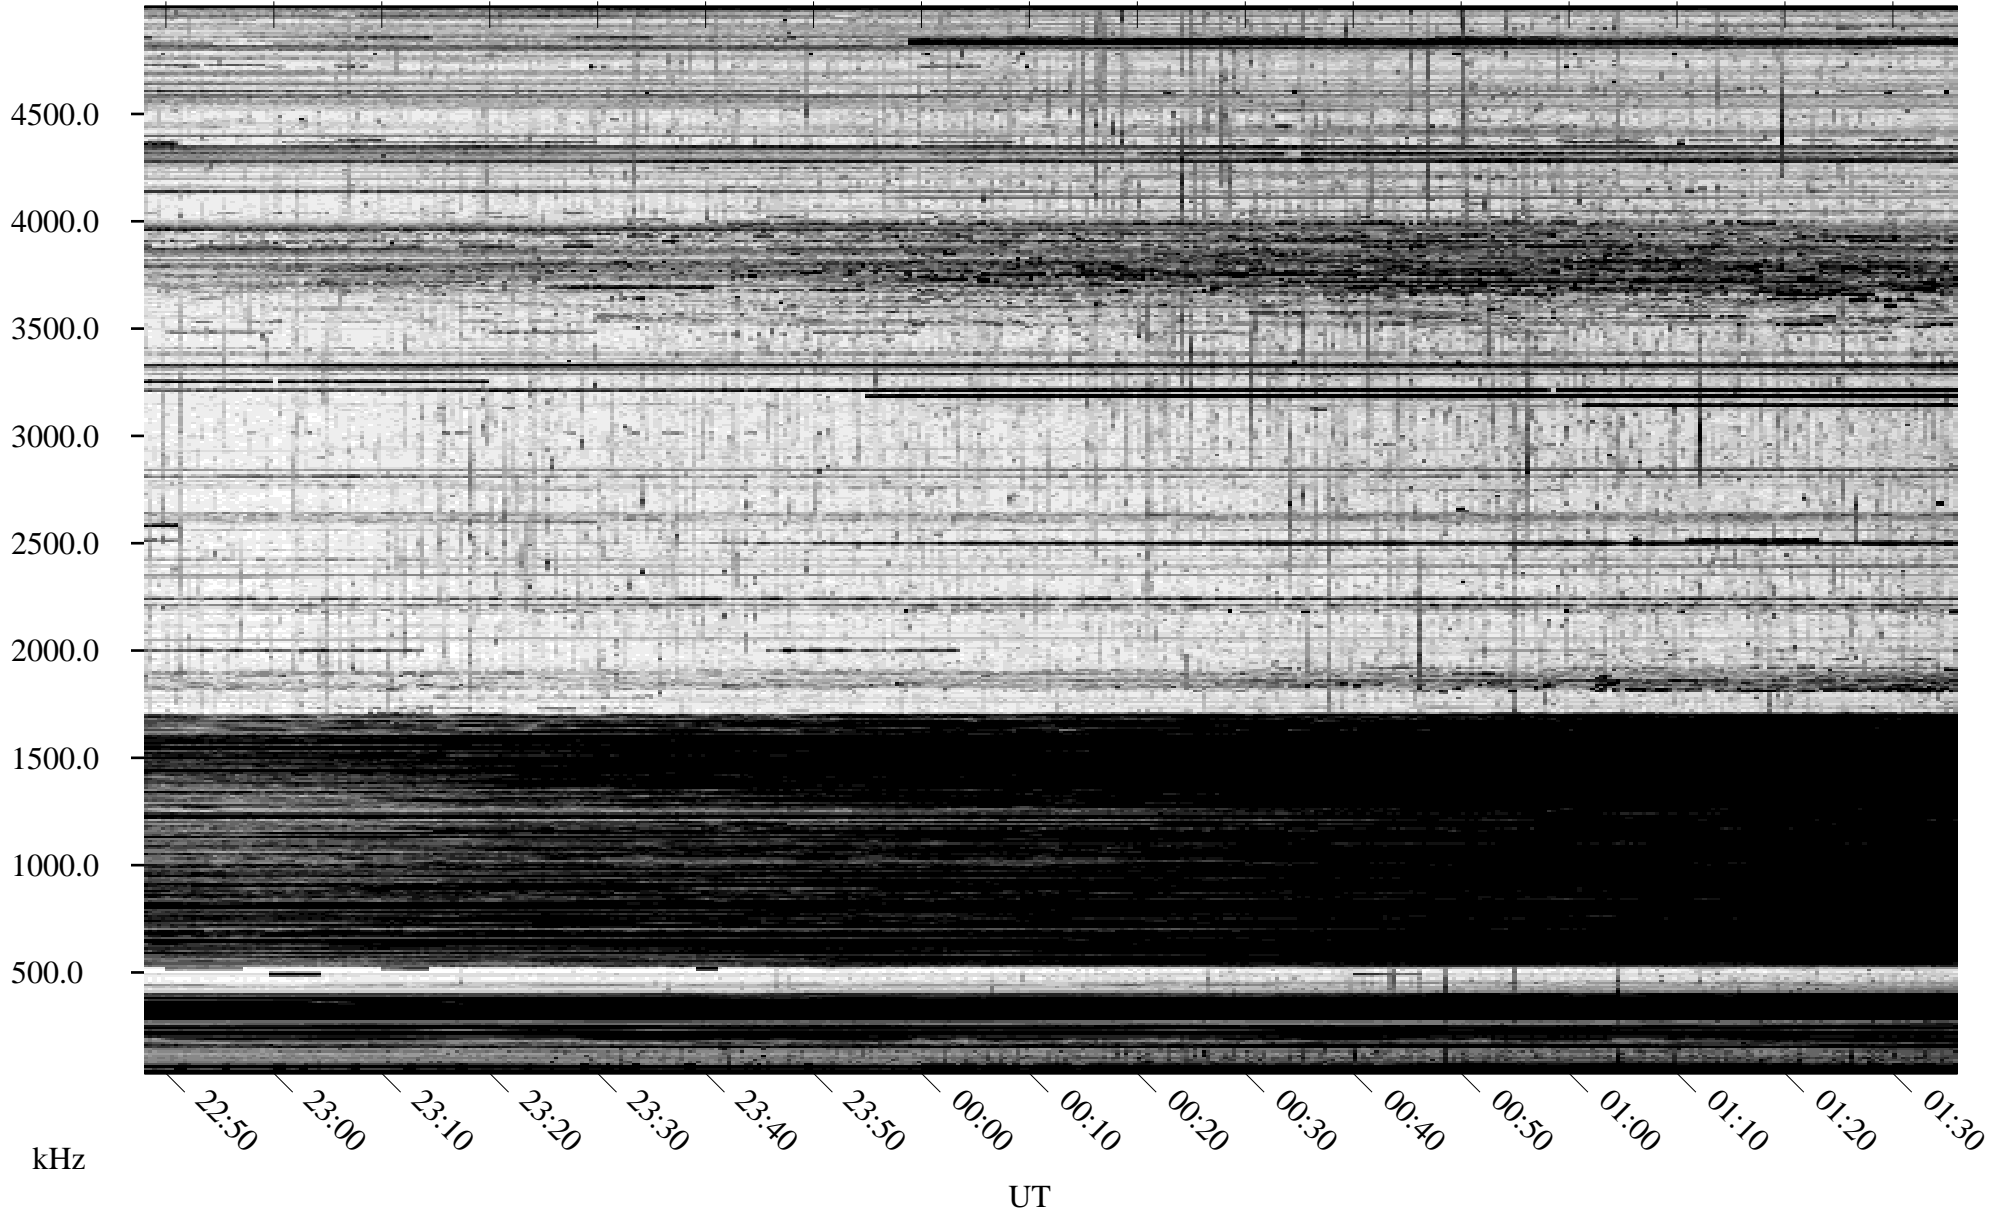

# 10/30/2010 Churchill, Manitoba

Linear Scale    Black = 161    White = 15

ch10303l.r00SUm max\_12

Page 1

# 10/30/2010 Churchill, Manitoba

Linear Scale    Black = 161    White = 15

ch10303l.r00SUm max\_12

Page 2

# 10/31/2010 Churchill, Manitoba

Linear Scale    Black = 161    White = 15

ch10303l.r00SUm max\_12

Page 3

# 10/31/2010 Churchill, Manitoba

Linear Scale    Black = 161    White = 15

ch10303l.r00SUm max\_12

Page 4