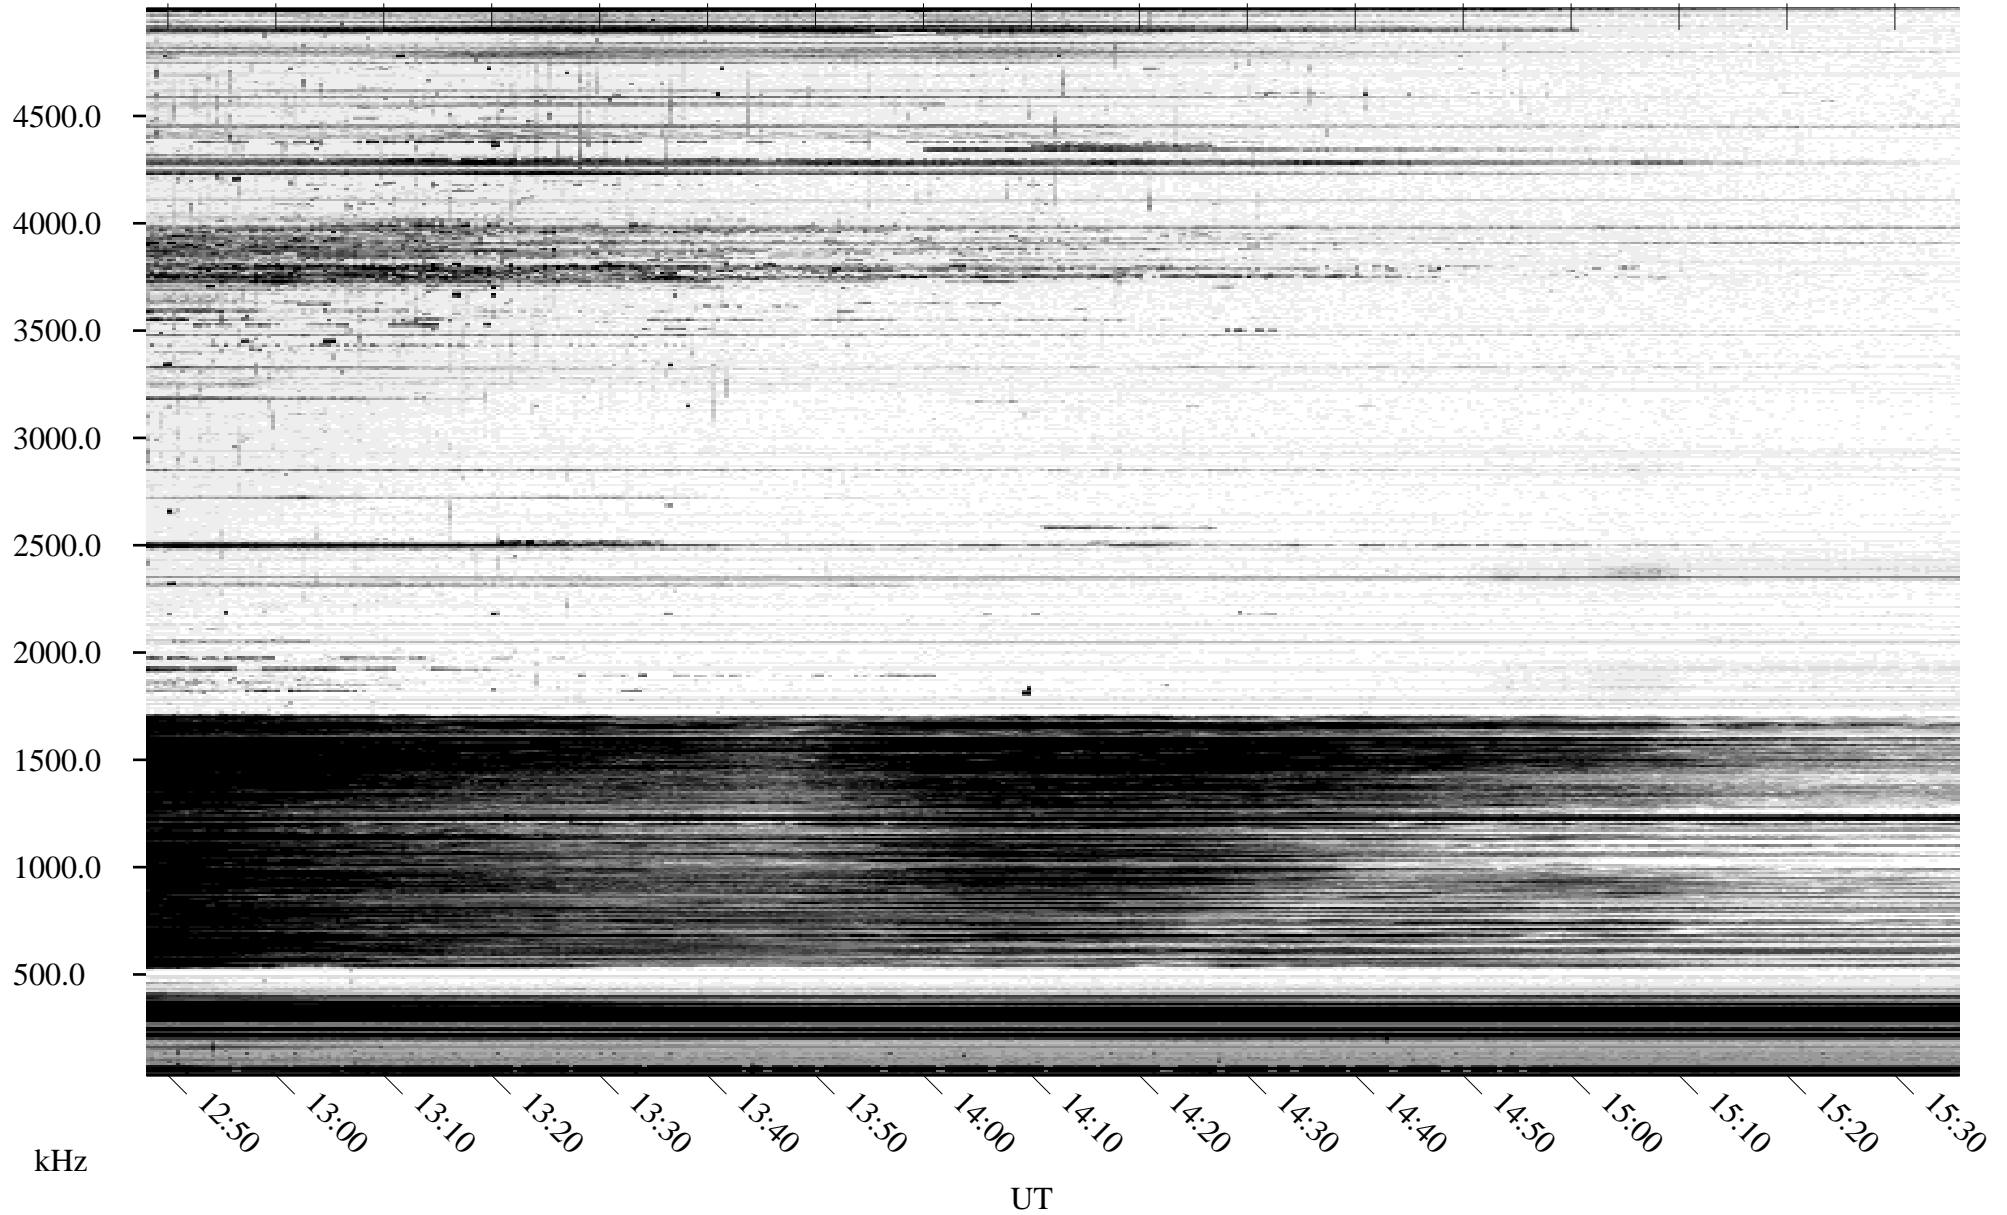

# 10/31/2010 Churchill, Manitoba

Linear Scale    Black = 161    White = 15

ch10303l.r00SUm max\_12

Page 5

# 10/31/2010 Churchill, Manitoba

Linear Scale    Black = 161    White = 15

ch10303l.r00SUm max\_12

Page 6

# 10/31/2010 Churchill, Manitoba

Linear Scale    Black = 161    White = 15

ch10303l.r00SUm max\_12

Page 7

# 10/31/2010 Churchill, Manitoba

Linear Scale    Black = 161    White = 15

ch10303l.r00SUm max\_12

Page 8