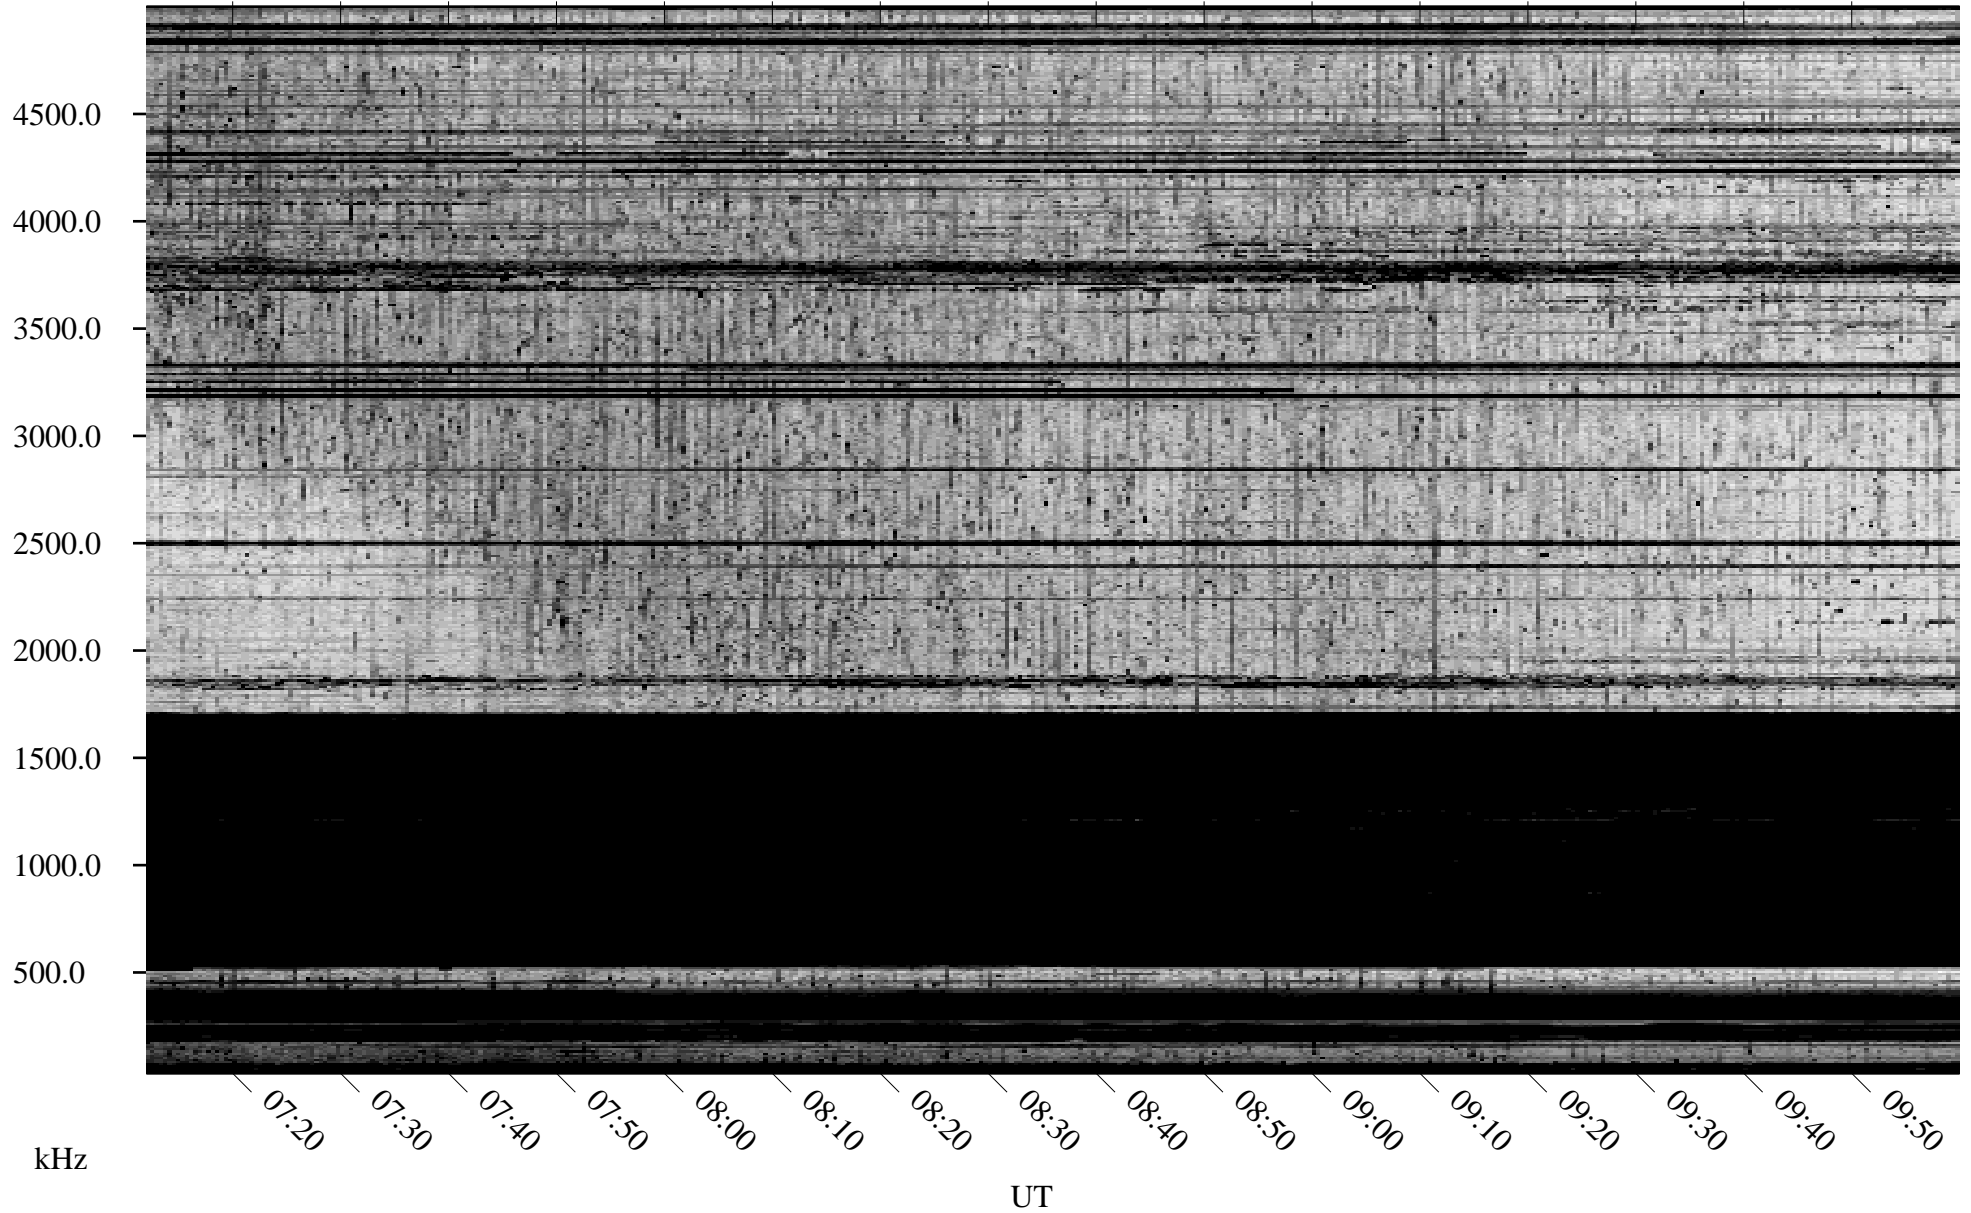

# 10/31/2010 Churchill, Manitoba

Linear Scale    Black = 161    White = 15

ch10303l.r00SUm max\_12

Page 4

# 10/31/2010 Churchill, Manitoba

Linear Scale    Black = 161    White = 15

ch10303l.r00SUm max\_12

Page 5

# 10/31/2010 Churchill, Manitoba

Linear Scale    Black = 161    White = 15

ch10303l.r00SUm max\_12

Page 6