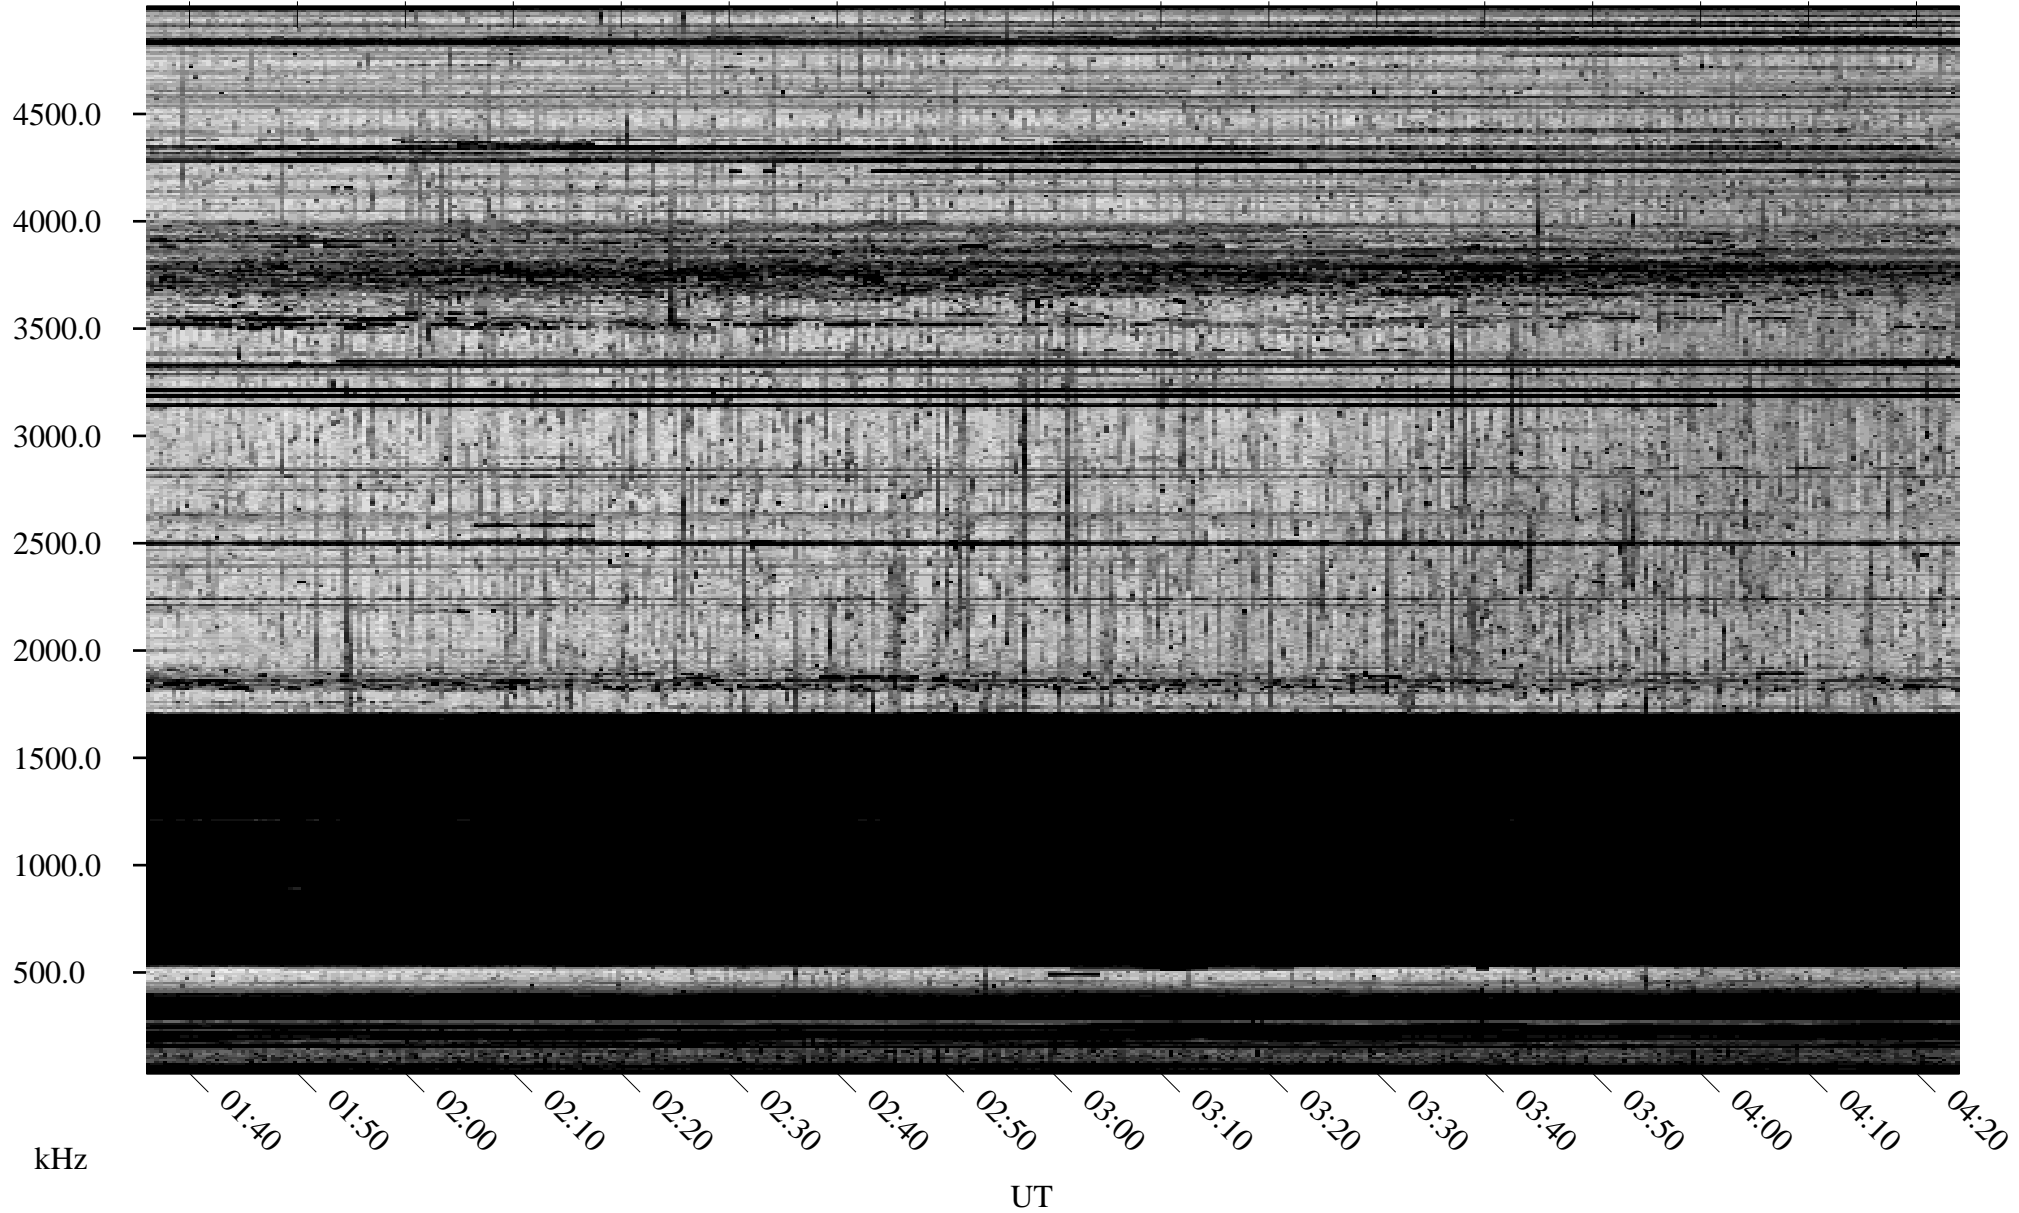

# 10/30/2010 Churchill, Manitoba

Linear Scale    Black = 161    White = 15

ch10303l.r00SUm max\_12

Page 1

# 10/30/2010 Churchill, Manitoba

Linear Scale    Black = 161    White = 15

ch10303l.r00SUm max\_12

Page 2

# 10/31/2010 Churchill, Manitoba

Linear Scale    Black = 161    White = 15

ch10303l.r00SUm max\_12

Page 3

# 10/31/2010 Churchill, Manitoba

Linear Scale    Black = 161    White = 15

ch10303l.r00SUm max\_12

Page 4