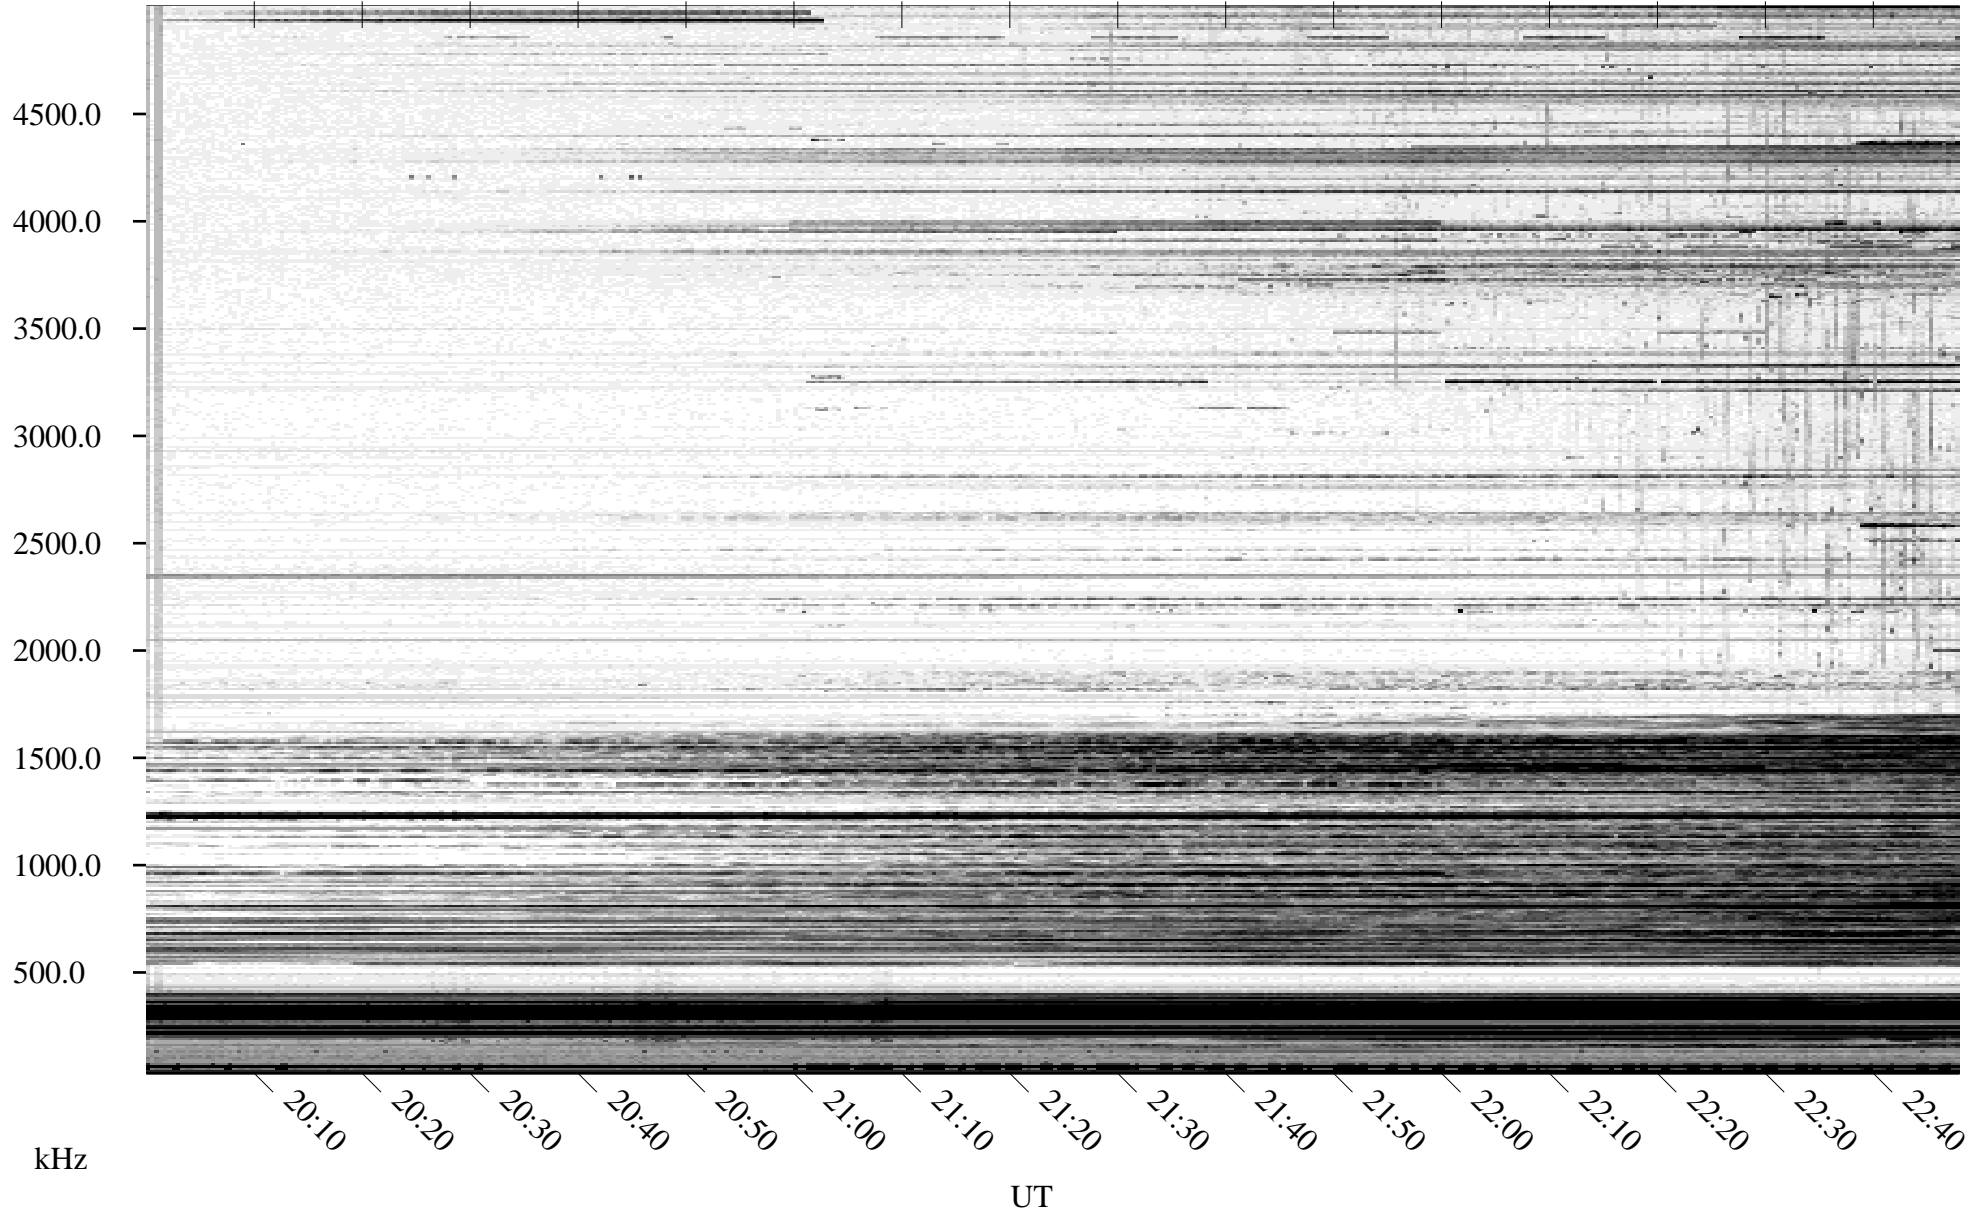

# 10/30/2010 Churchill, Manitoba

Linear Scale    Black = 161    White = 15

ch10303l.r00SUm max\_12

Page 1

# 10/30/2010 Churchill, Manitoba

Linear Scale    Black = 161    White = 15

ch10303l.r00SUm max\_12

Page 2

# 10/31/2010 Churchill, Manitoba

Linear Scale    Black = 161    White = 15

ch10303l.r00SUm max\_12

Page 3

# 10/31/2010 Churchill, Manitoba

Linear Scale    Black = 161    White = 15

ch10303l.r00SUm max\_12

Page 4