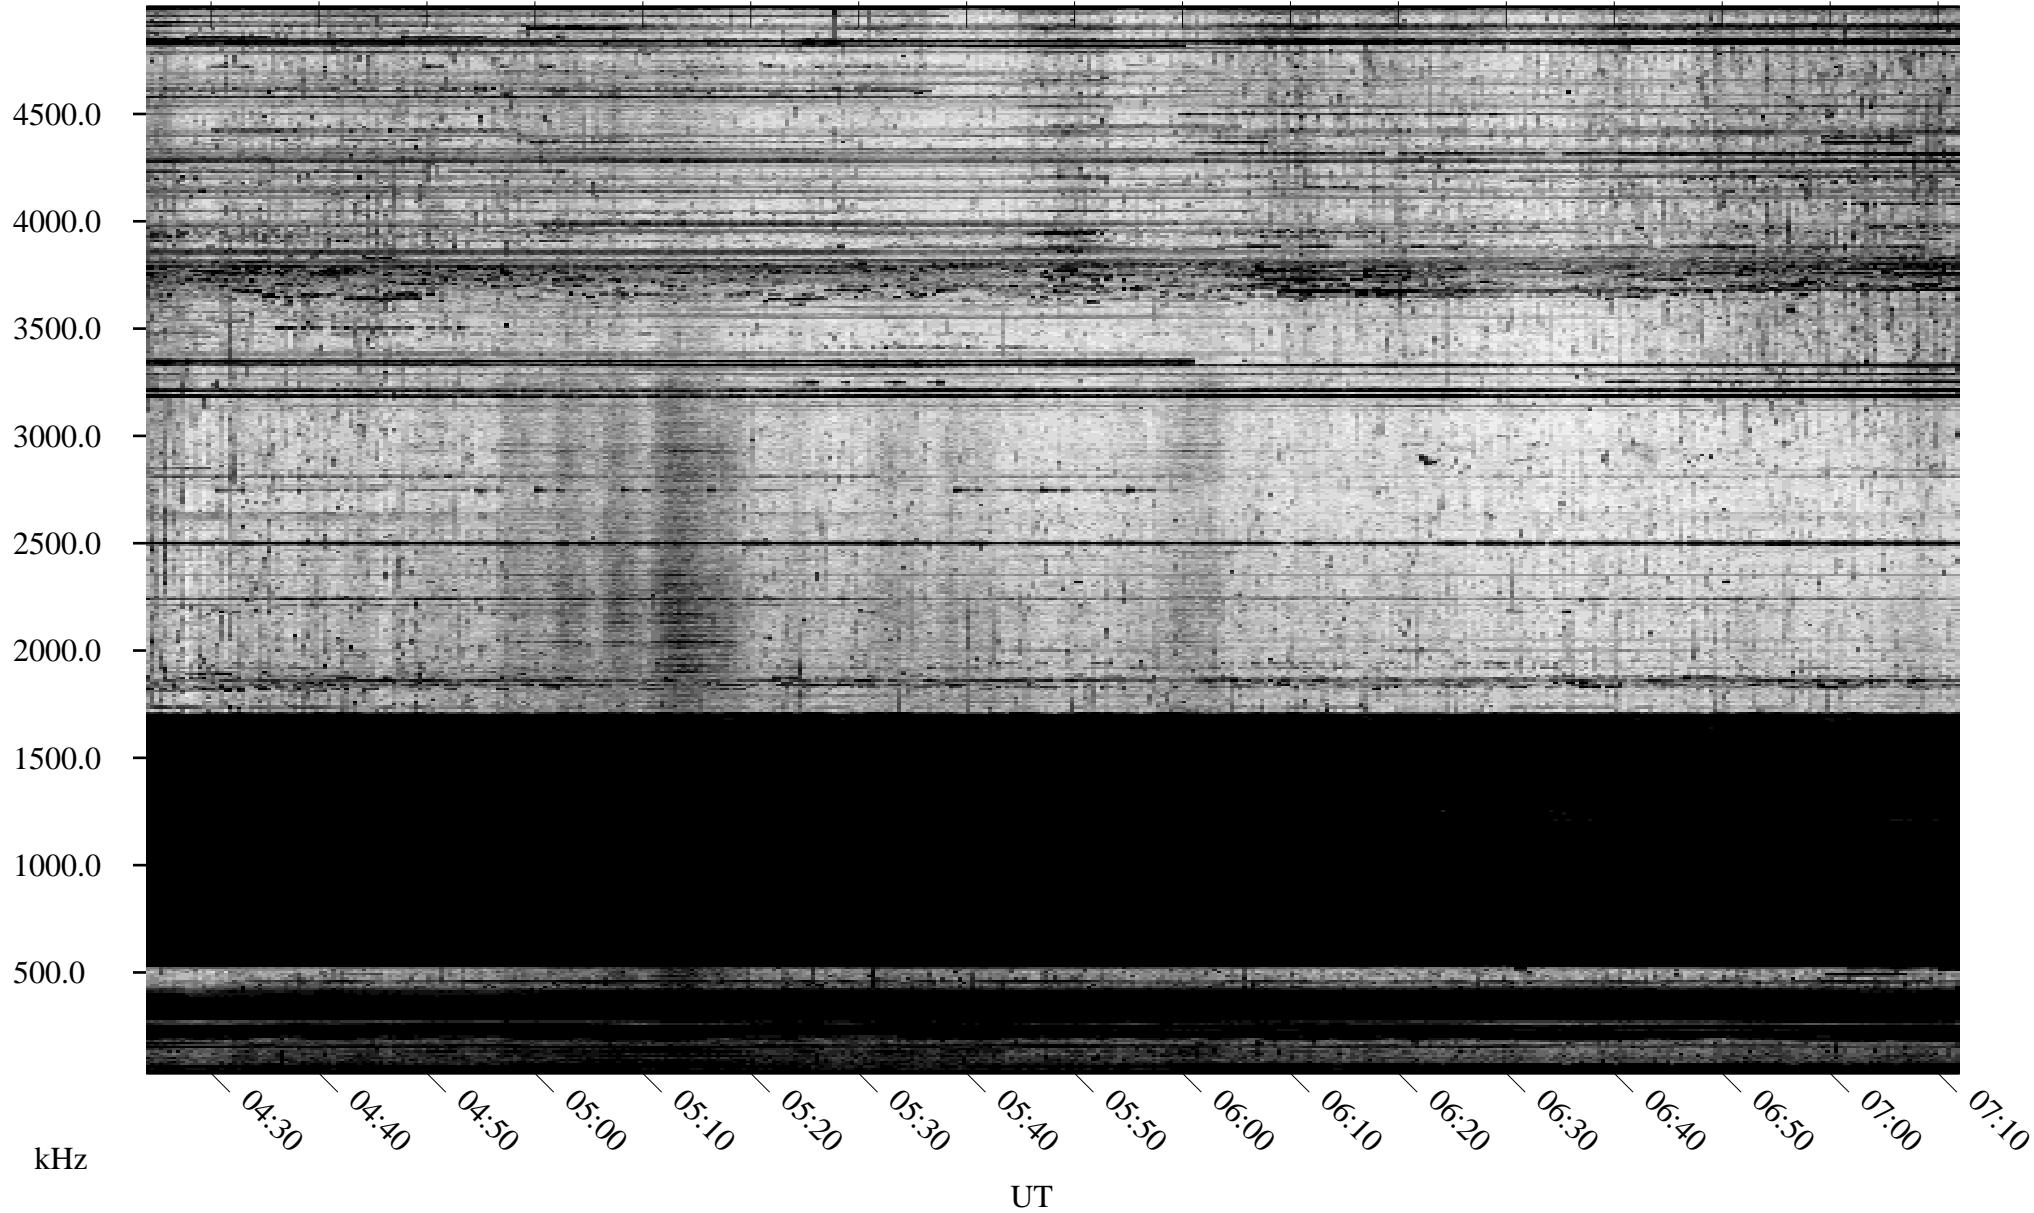

# 10/30/2010 Churchill, Manitoba

Linear Scale    Black = 161    White = 15

ch10303l.r00SUm max\_12

Page 2

# 10/31/2010 Churchill, Manitoba

Linear Scale    Black = 161    White = 15

ch10303l.r00SUm max\_12

Page 3

# 10/31/2010 Churchill, Manitoba

Linear Scale    Black = 161    White = 15

ch10303l.r00SUm max\_12

Page 4

# 10/31/2010 Churchill, Manitoba

Linear Scale    Black = 161    White = 15

ch10303l.r00SUm max\_12

Page 5