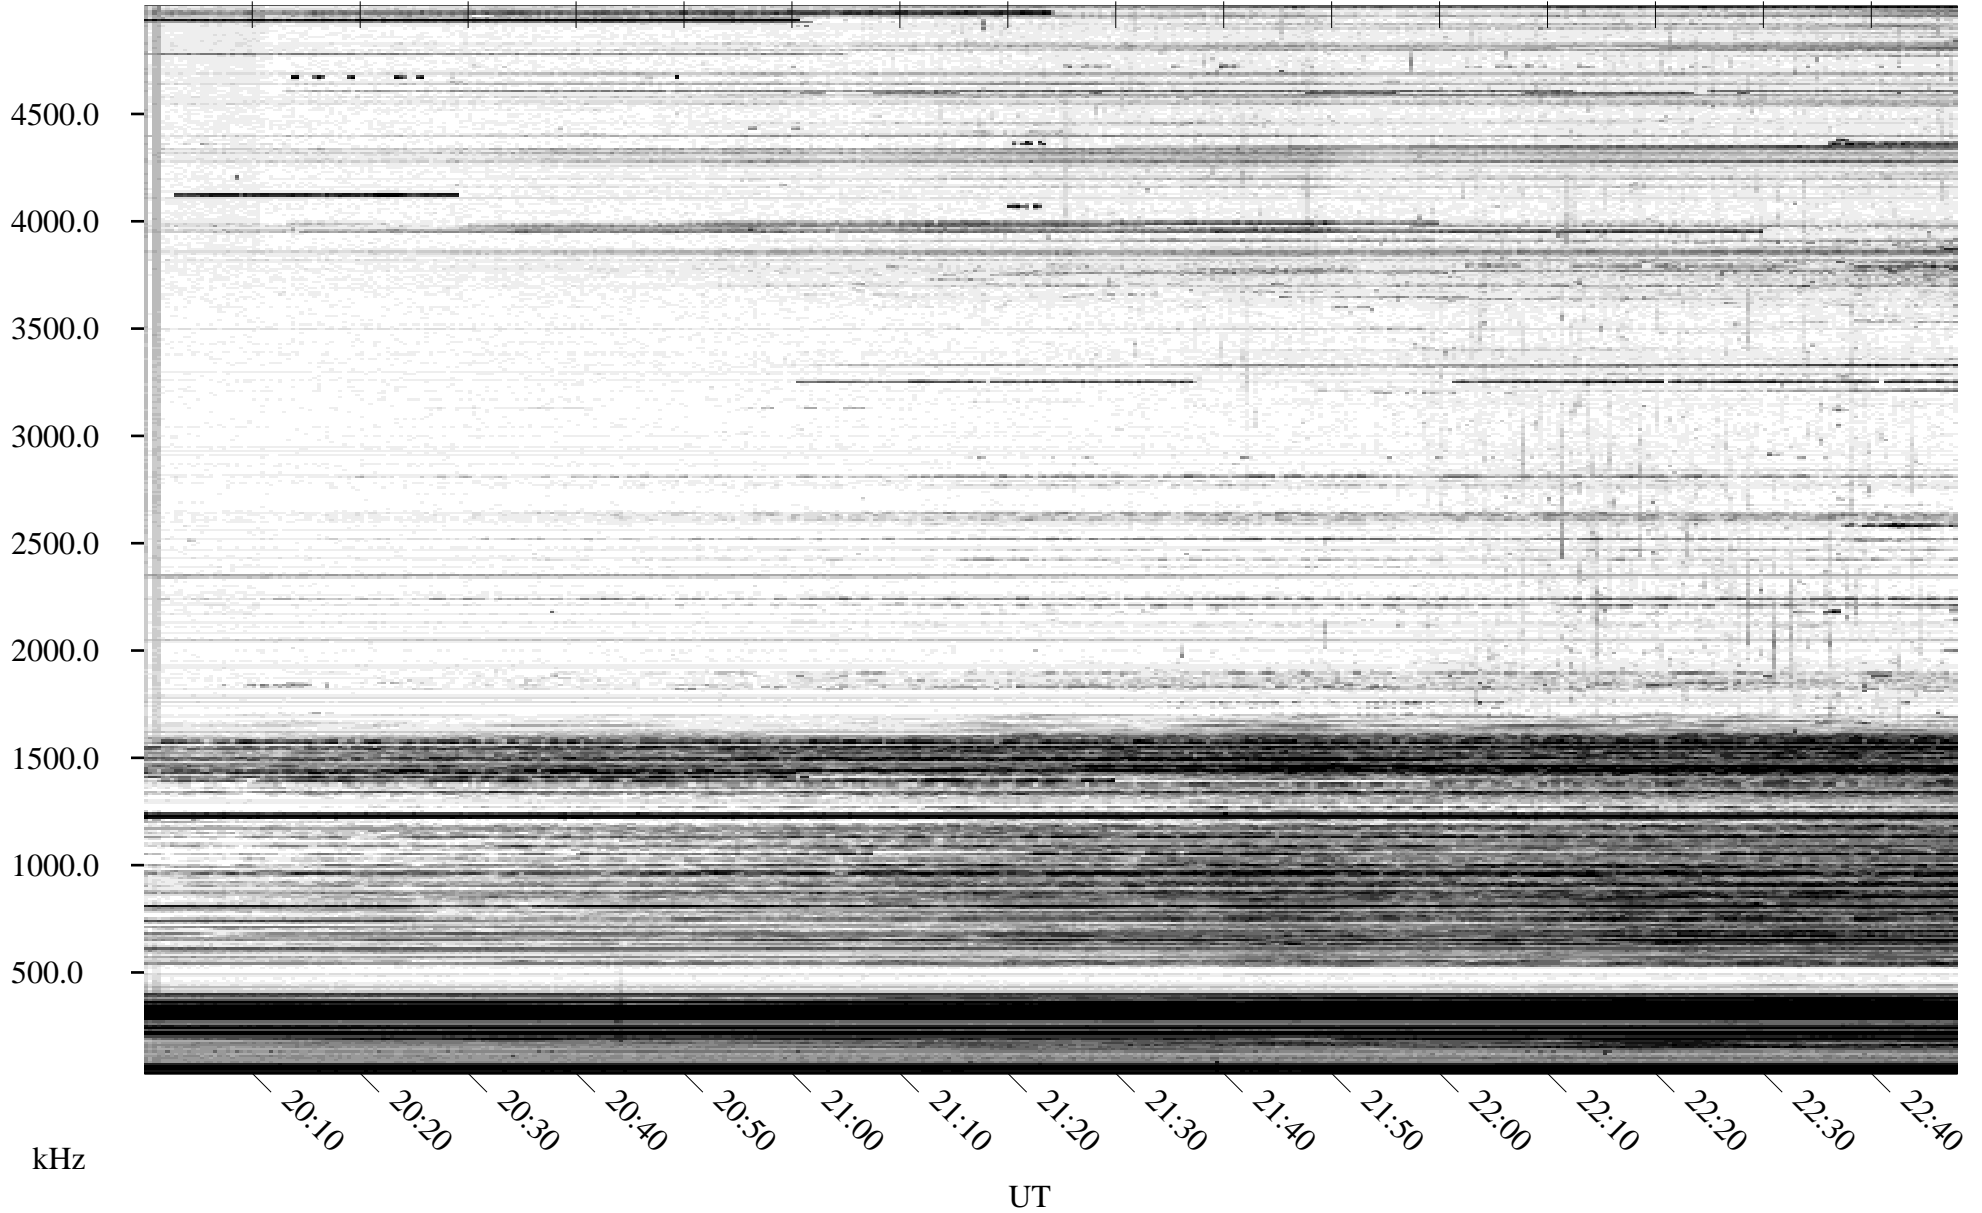

# 10/31/2010 Churchill, Manitoba

Linear Scale Black = 161 White = 15

ch10304l.r00SUm max\_12

Page 1

# 10/31/2010 Churchill, Manitoba

Linear Scale    Black = 161    White = 15

ch10304l.r00SUm max\_12

Page 2

# 11/01/2010 Churchill, Manitoba

Linear Scale    Black = 161    White = 15

ch10304l.r00SUm max\_12

Page 3

# 11/01/2010 Churchill, Manitoba

Linear Scale    Black = 161    White = 15

ch10304l.r00SUm max\_12

Page 4