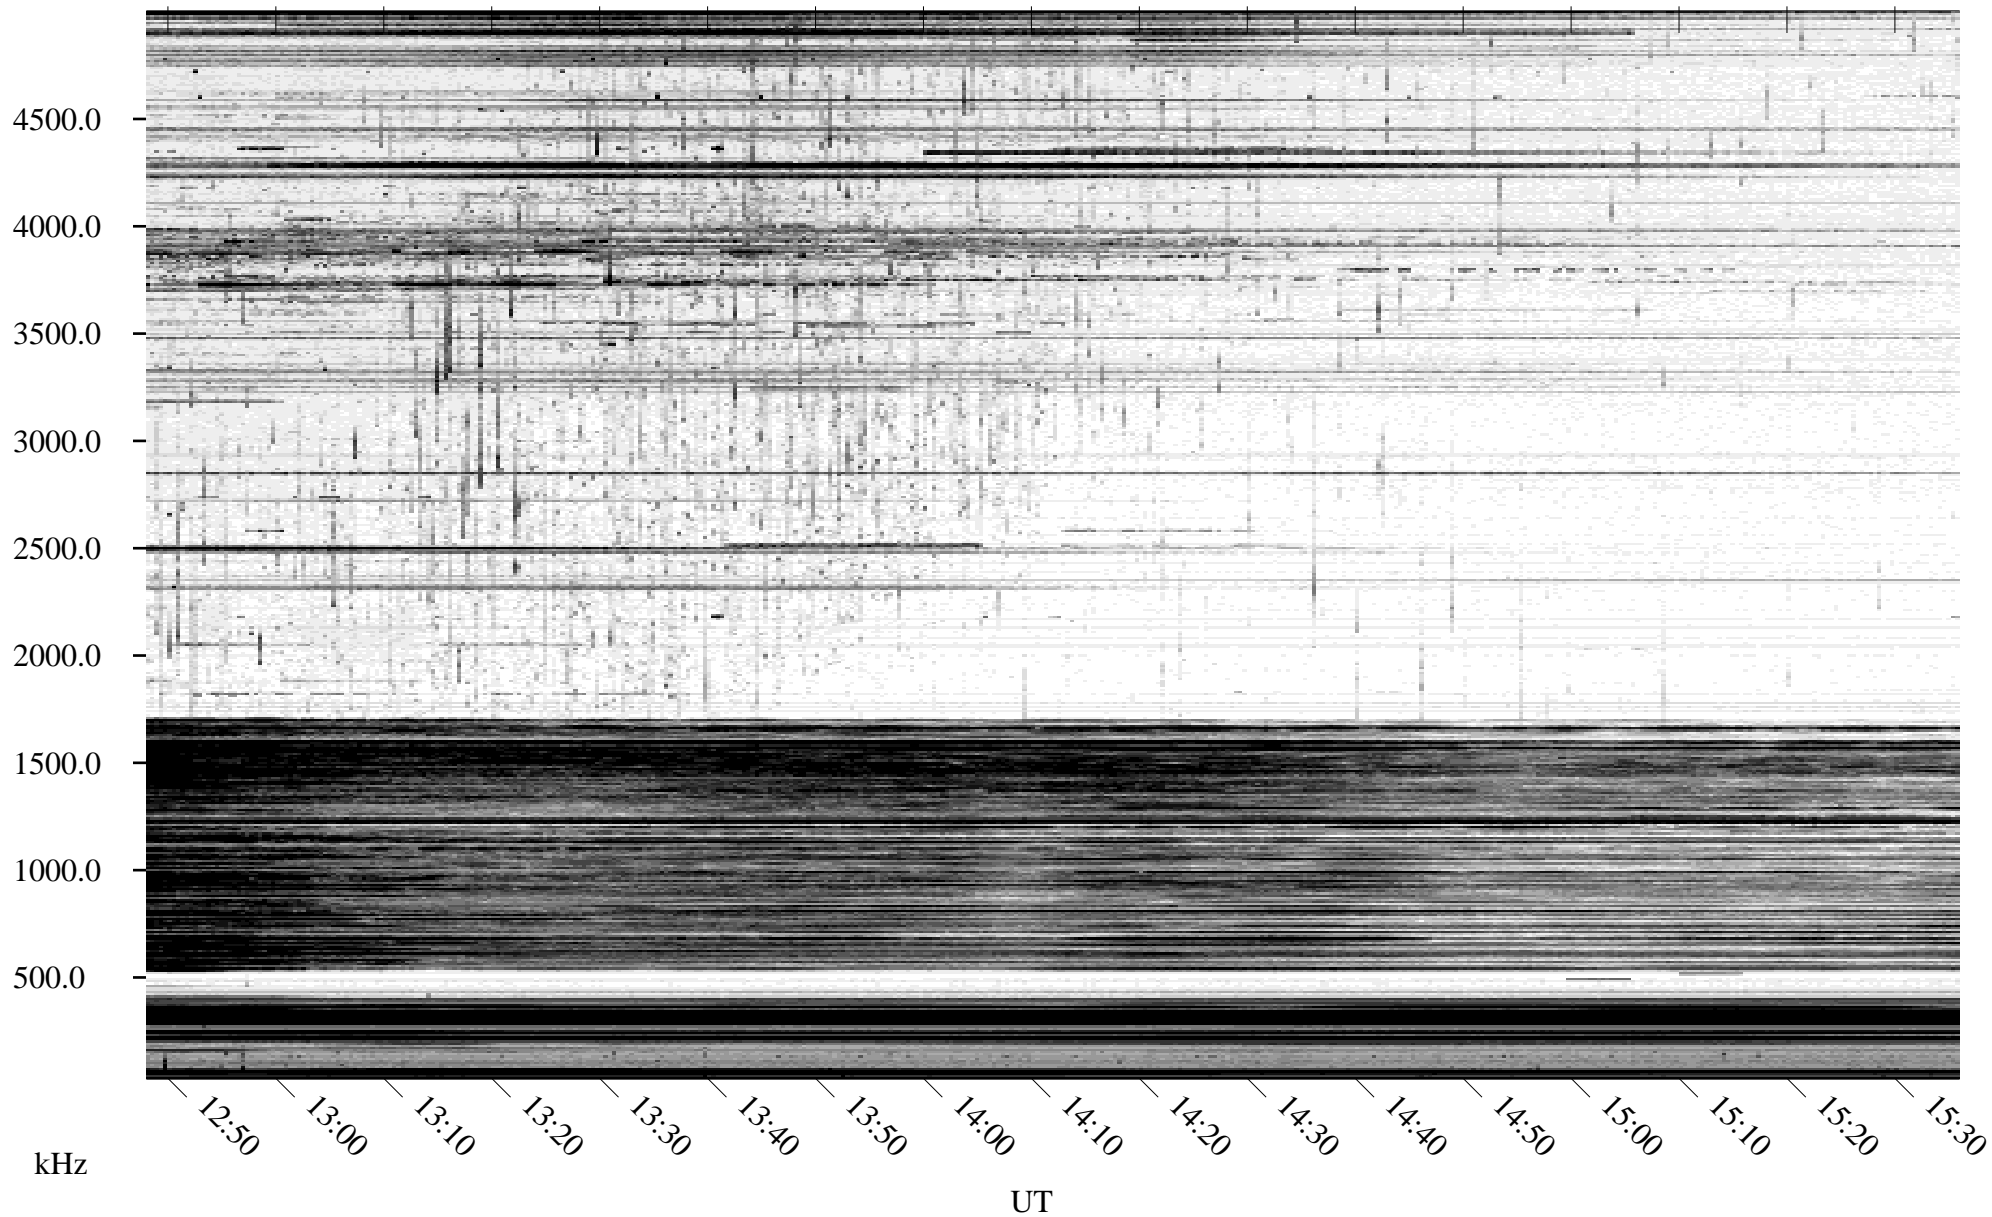

# 11/01/2010 Churchill, Manitoba

Linear Scale    Black = 161    White = 15

ch10304l.r00SUm max\_12

Page 5

# 11/01/2010 Churchill, Manitoba

Linear Scale    Black = 161    White = 15

ch10304l.r00SUm max\_12

Page 6

# 11/01/2010 Churchill, Manitoba

Linear Scale    Black = 161    White = 15

ch10304l.r00SUm max\_12

Page 7

# 11/01/2010 Churchill, Manitoba

Linear Scale    Black = 161    White = 15

ch10304l.r00SUm max\_12

Page 8