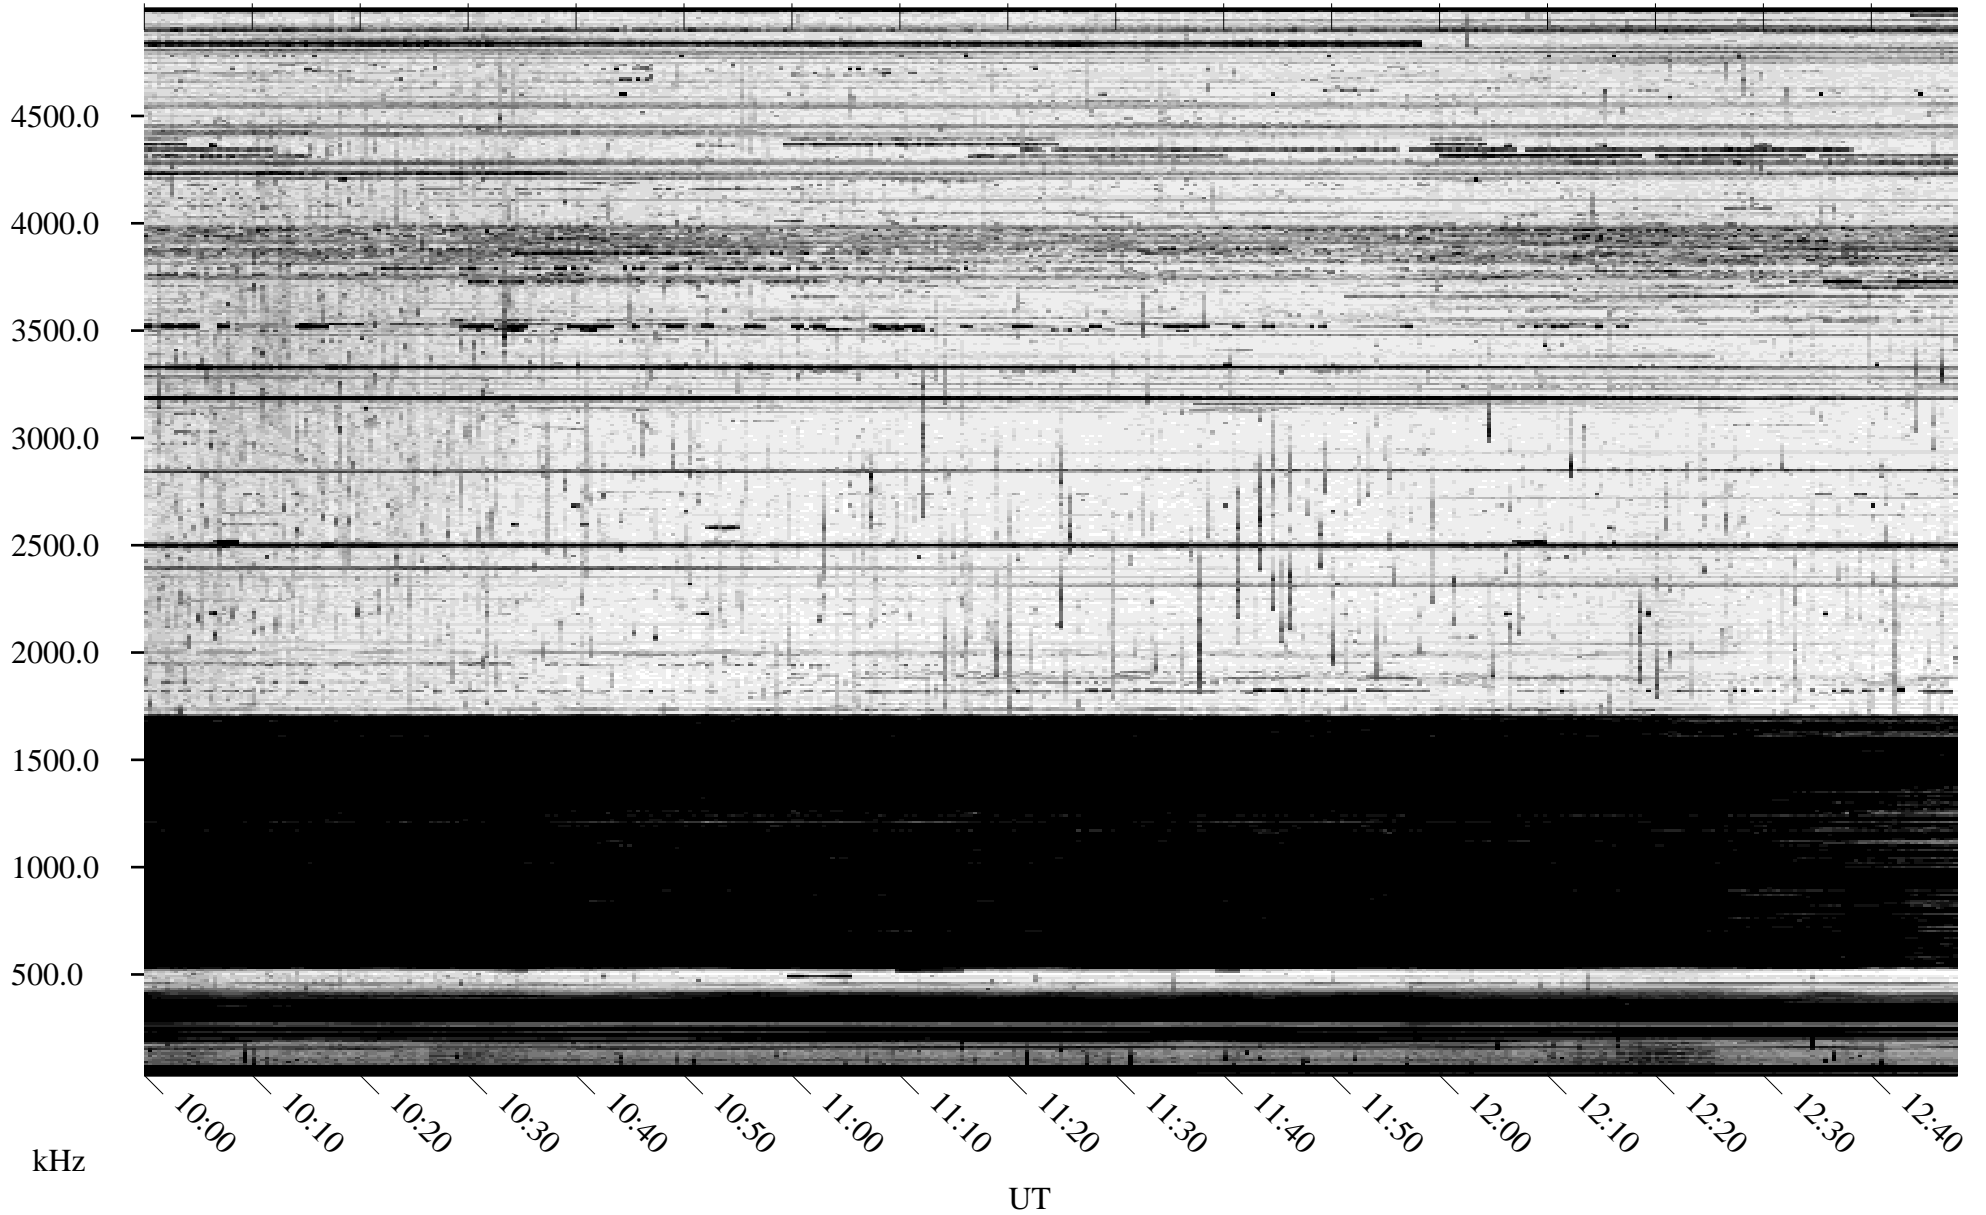

# 11/01/2010 Churchill, Manitoba

Linear Scale    Black = 161    White = 15

ch10304l.r00SUm max\_12

Page 5

# 11/01/2010 Churchill, Manitoba

Linear Scale    Black = 161    White = 15

ch10304l.r00SUm max\_12

Page 6

# 11/01/2010 Churchill, Manitoba

Linear Scale    Black = 161    White = 15

ch10304l.r00SUm max\_12

Page 7