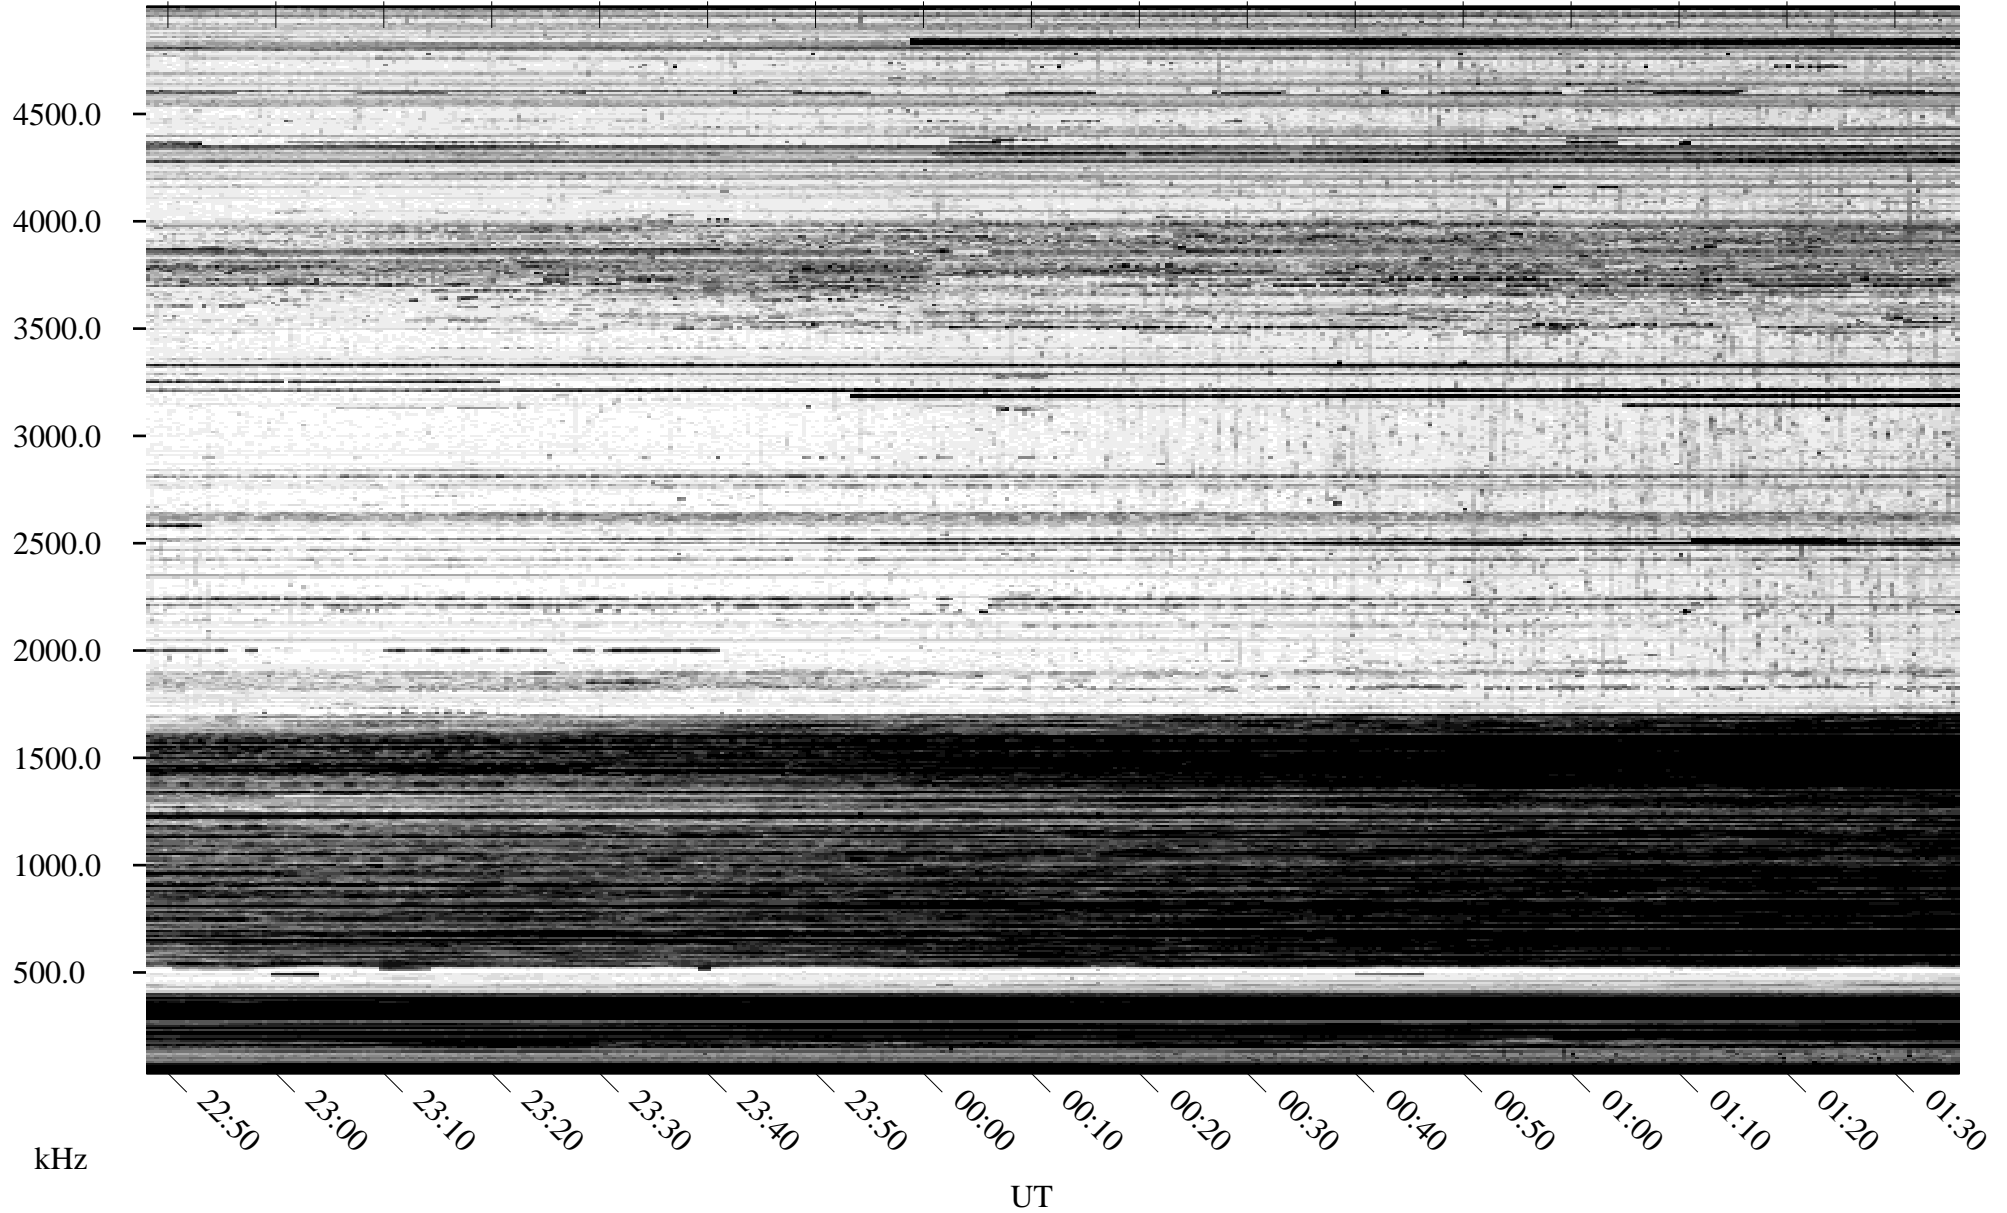

# 10/31/2010 Churchill, Manitoba

Linear Scale Black = 161 White = 15

ch10304l.r00SUm max\_12

Page 1

# 10/31/2010 Churchill, Manitoba

Linear Scale    Black = 161    White = 15

ch10304l.r00SUm max\_12

Page 2

# 11/01/2010 Churchill, Manitoba

Linear Scale    Black = 161    White = 15

ch10304l.r00SUm max\_12

Page 3

# 11/01/2010 Churchill, Manitoba

Linear Scale    Black = 161    White = 15

ch10304l.r00SUm max\_12

Page 4