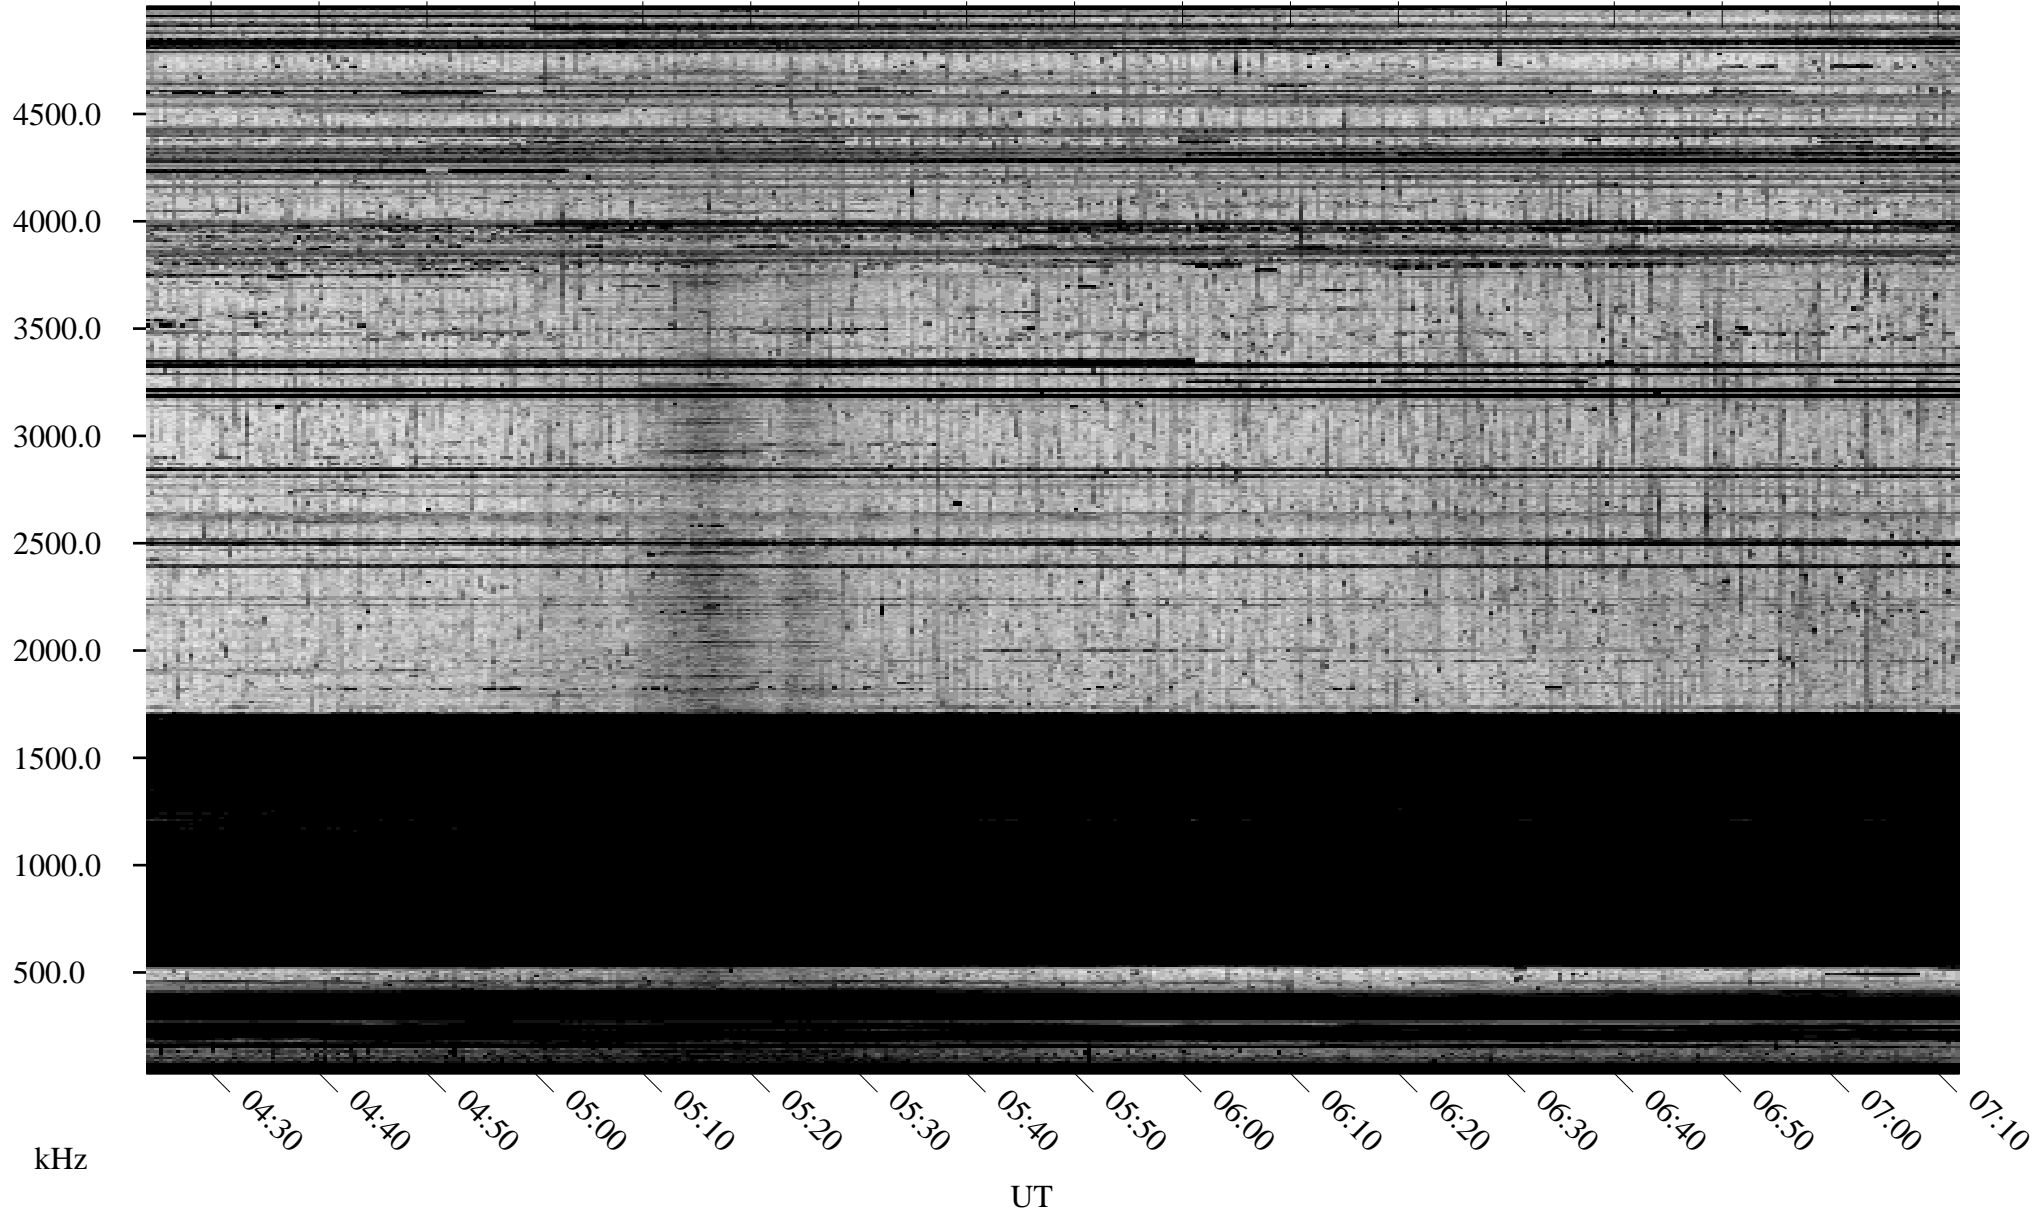

# 10/31/2010 Churchill, Manitoba

Linear Scale Black = 161 White = 15

ch10304l.r00SUm max\_12

Page 1

# 10/31/2010 Churchill, Manitoba

Linear Scale    Black = 161    White = 15

ch10304l.r00SUm max\_12

Page 2

# 11/01/2010 Churchill, Manitoba

Linear Scale    Black = 161    White = 15

ch10304l.r00SUm max\_12

Page 3

# 11/01/2010 Churchill, Manitoba

Linear Scale    Black = 161    White = 15

ch10304l.r00SUm max\_12

Page 4