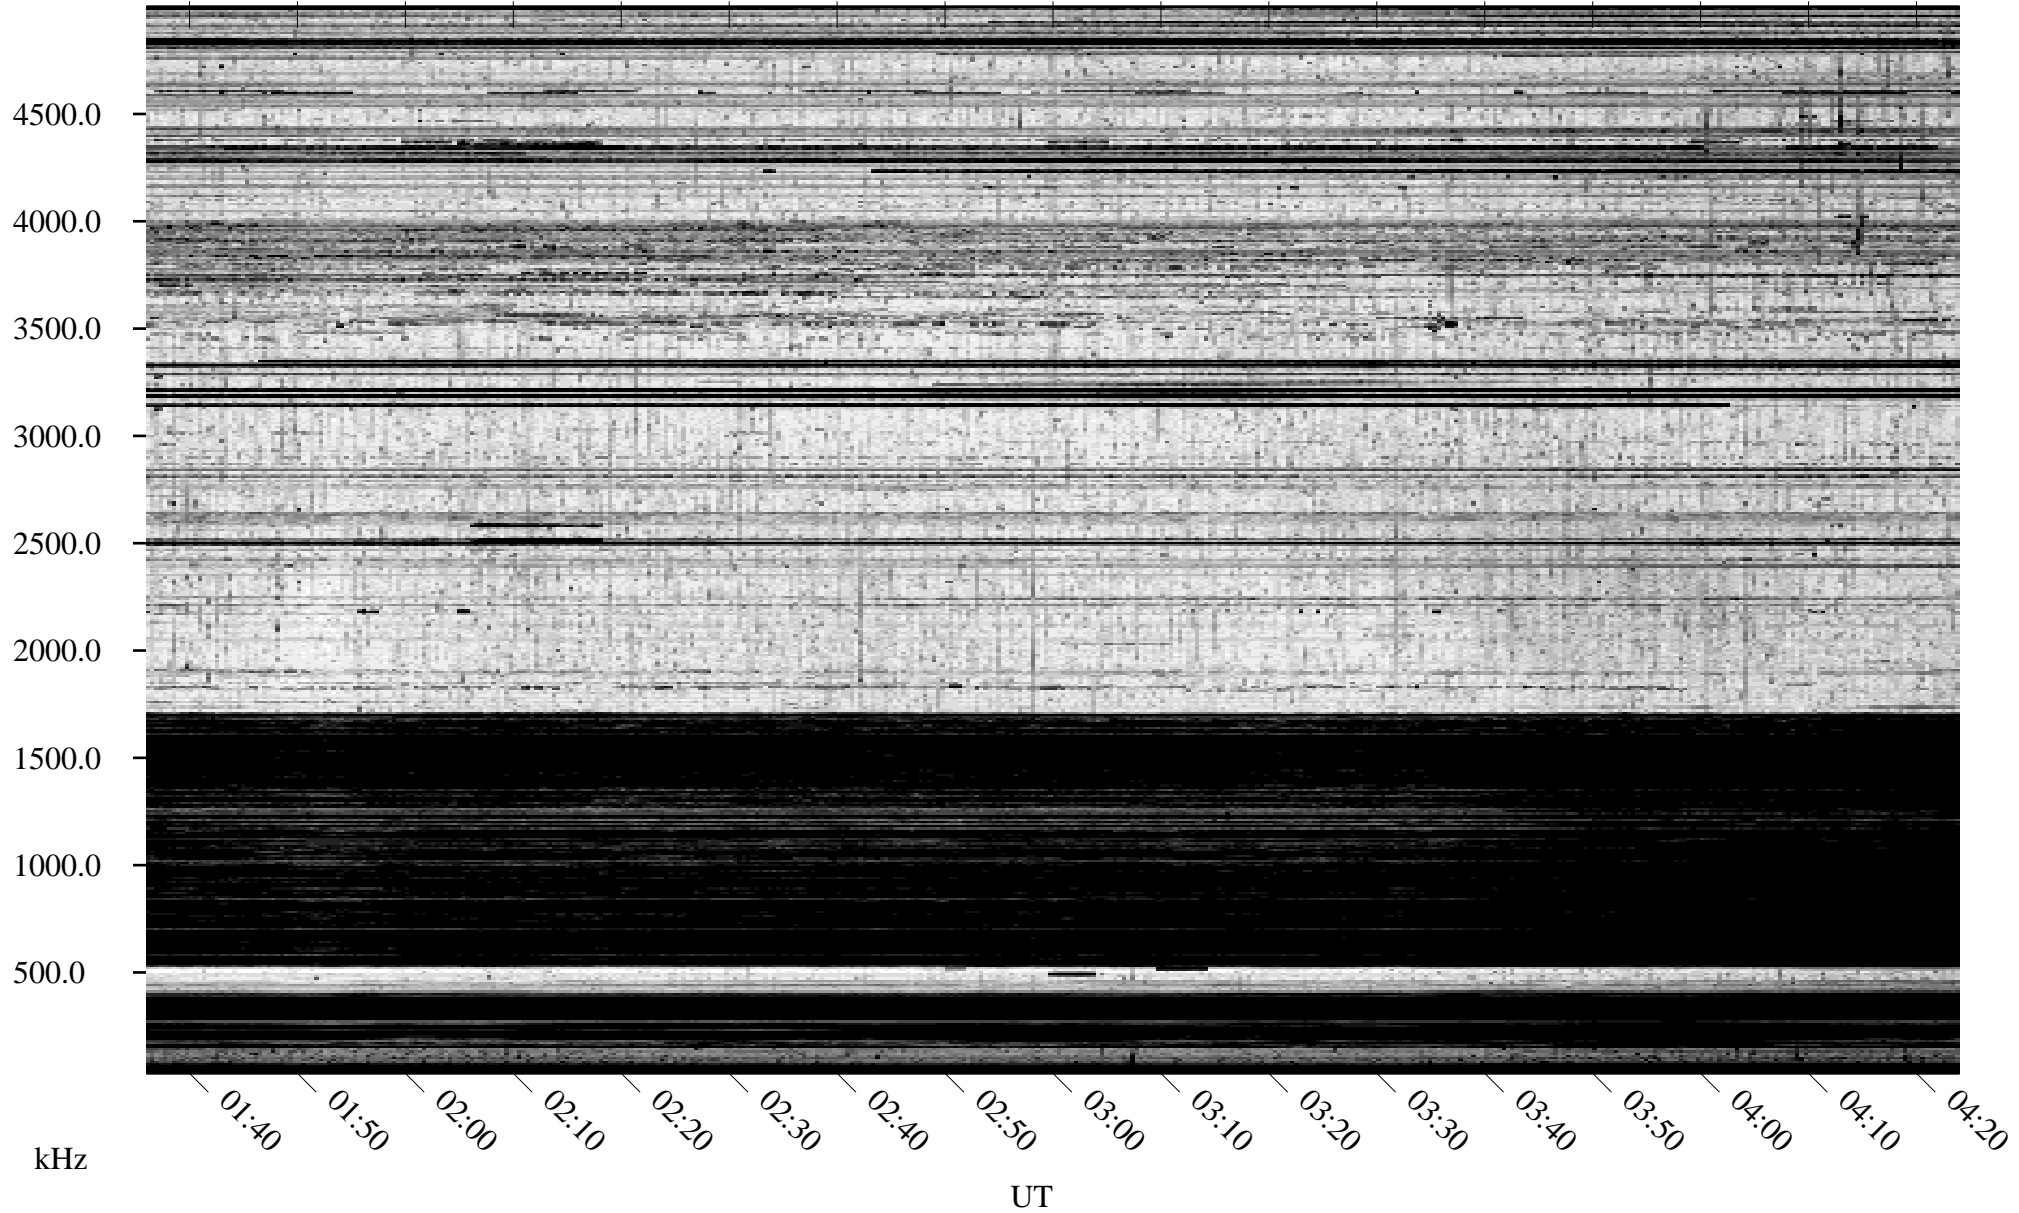

# 10/31/2010 Churchill, Manitoba

Linear Scale Black = 161 White = 15

ch10304l.r00SUm max\_12

Page 1

# 10/31/2010 Churchill, Manitoba

Linear Scale    Black = 161    White = 15

ch10304l.r00SUm max\_12

Page 2

# 11/01/2010 Churchill, Manitoba

Linear Scale    Black = 161    White = 15

ch10304l.r00SUm max\_12

Page 3

# 11/01/2010 Churchill, Manitoba

Linear Scale    Black = 161    White = 15

ch10304l.r00SUm max\_12

Page 4