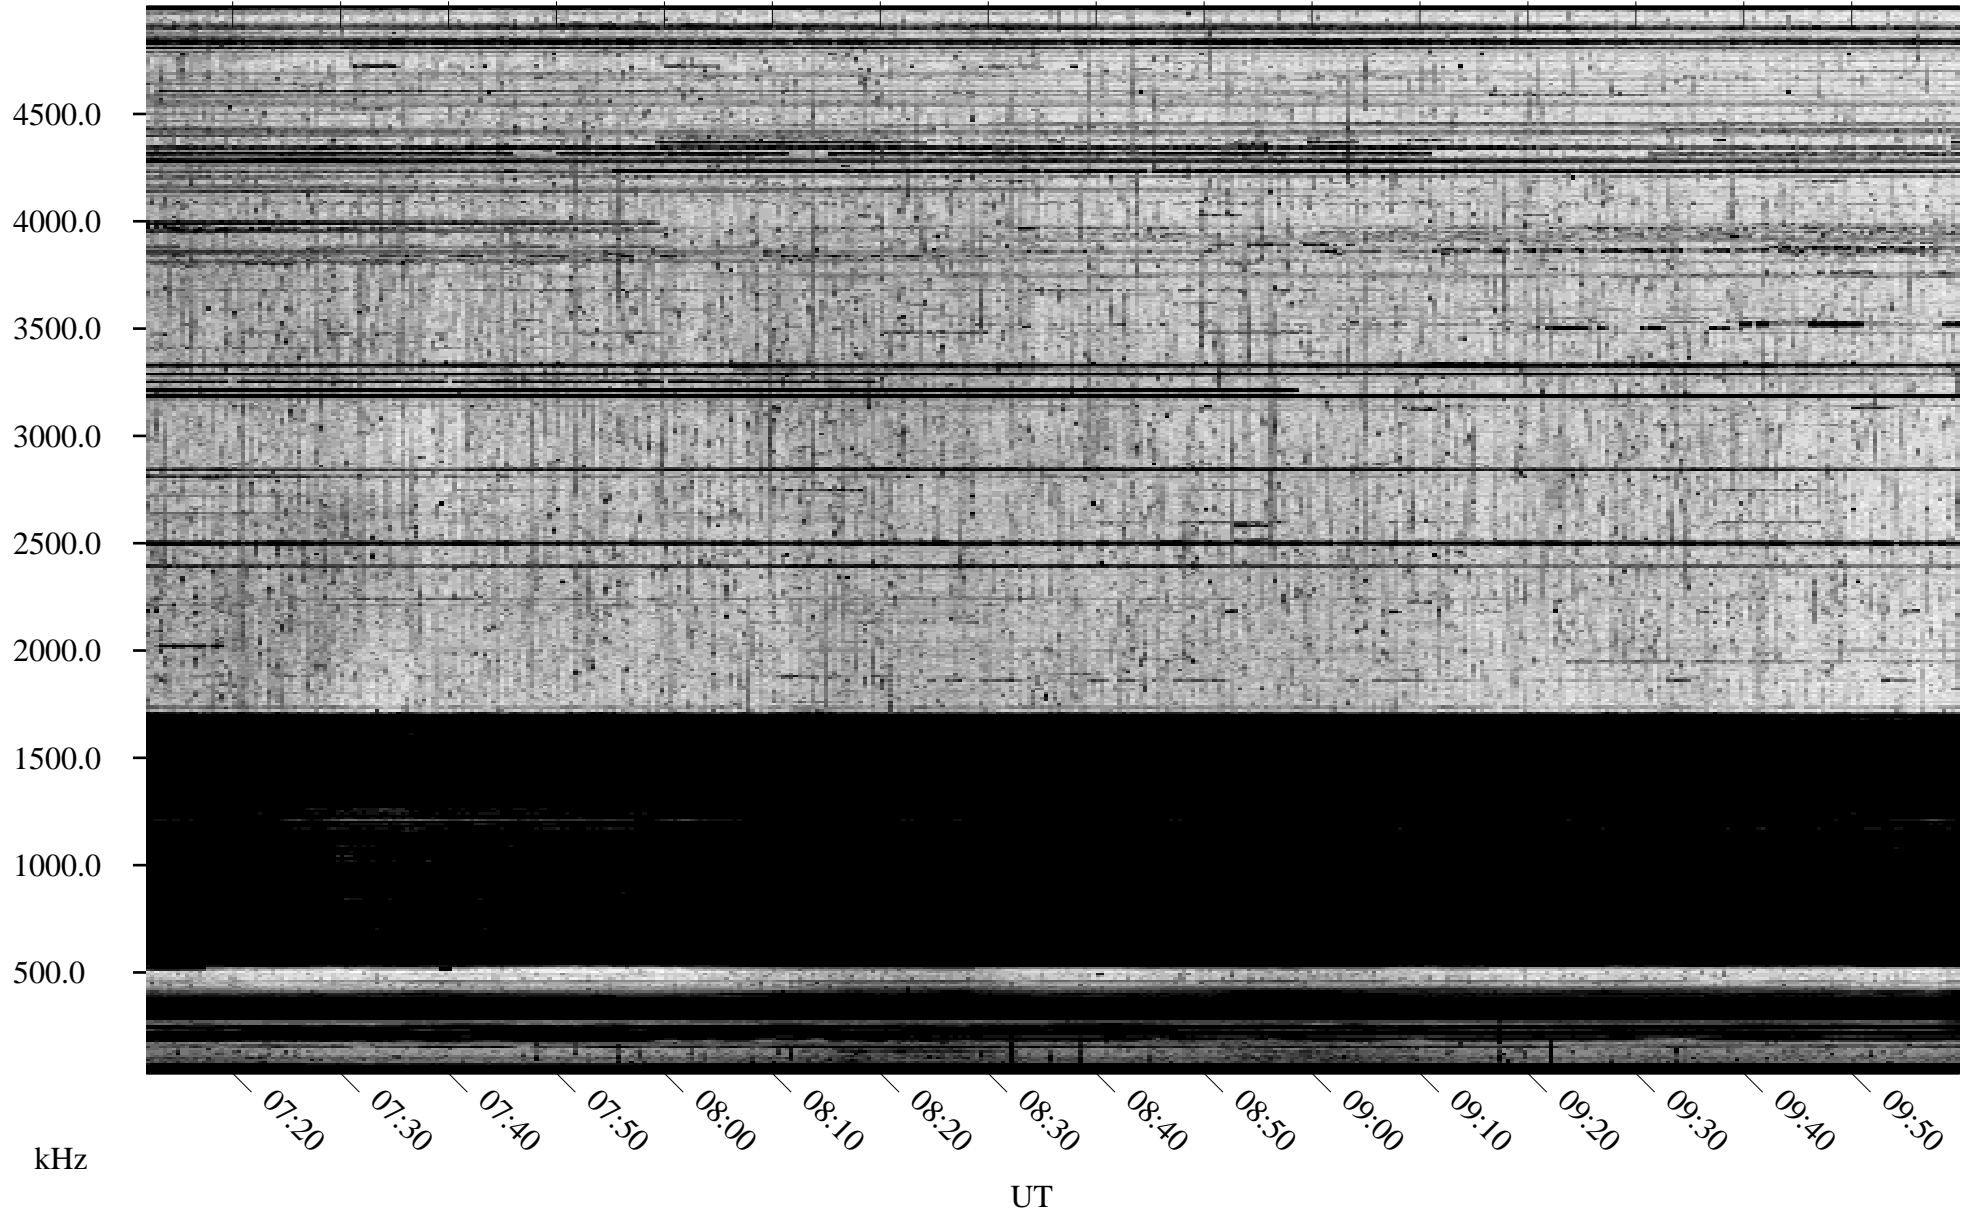

# 10/31/2010 Churchill, Manitoba

Linear Scale Black = 161 White = 15

ch10304l.r00SUm max\_12

Page 1

# 11/01/2010 Churchill, Manitoba

Linear Scale    Black = 161    White = 15

ch10304l.r00SUm max\_12

Page 4

# 11/01/2010 Churchill, Manitoba

Linear Scale    Black = 161    White = 15

ch10304l.r00SUm max\_12

Page 5

# 11/01/2010 Churchill, Manitoba

Linear Scale    Black = 161    White = 15

ch10304l.r00SUm max\_12

Page 6