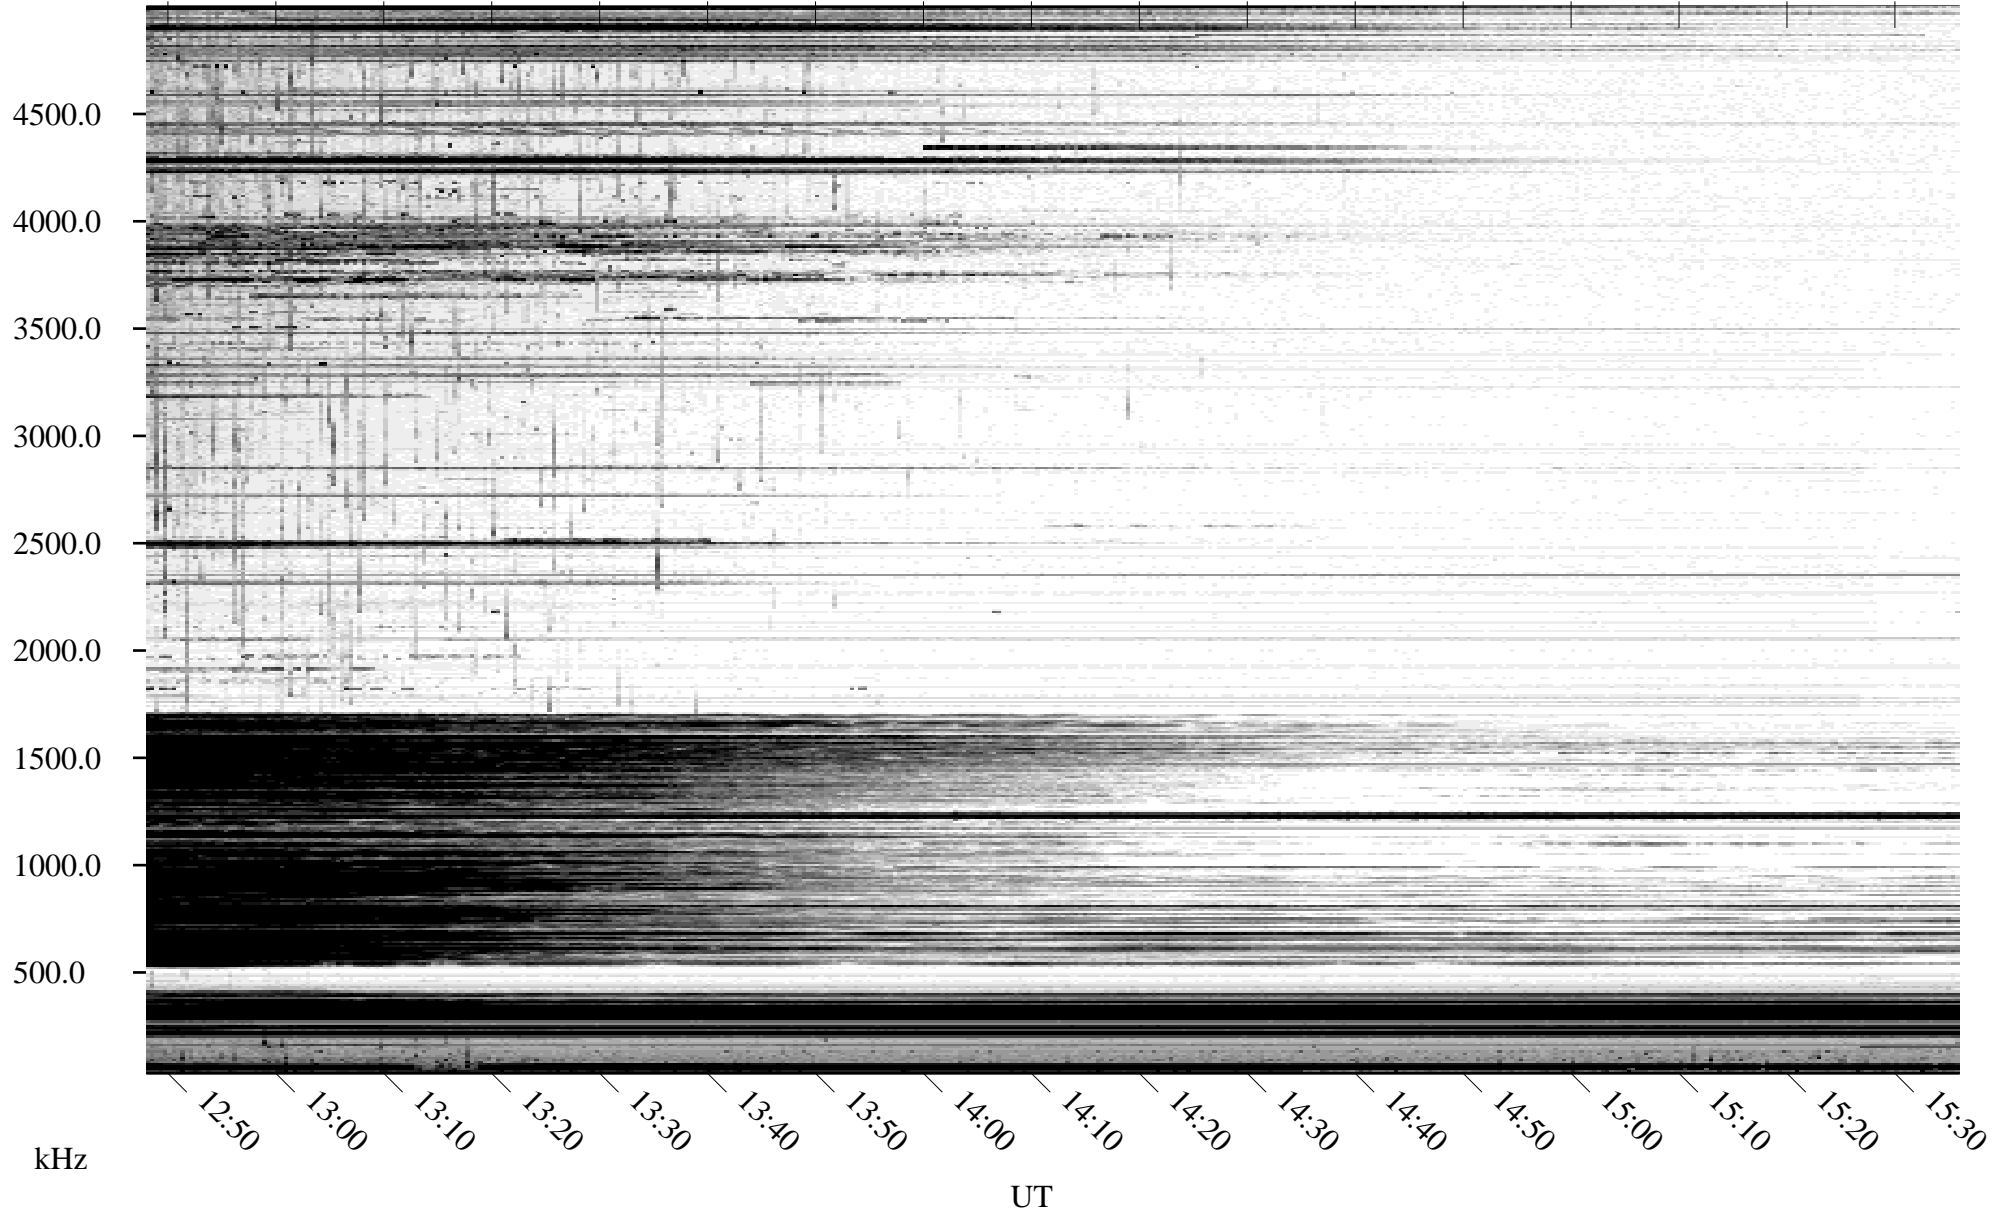

11/01/2010 Churchill, Manitoba

Linear Scale Black = 161 White = 15

ch103051.r00SUm max_12

Page 1

11/01/2010 Churchill, Manitoba

Linear Scale Black = 161 White = 15

ch10305l.r00SUm max_12

Page 2

11/02/2010 Churchill, Manitoba

Linear Scale Black = 161 White = 15

ch103051.r00SUm max_12

Page 3

11/02/2010 Churchill, Manitoba

Linear Scale Black = 161 White = 15

ch10305l.r00SUm max_12

Page 4

11/02/2010 Churchill, Manitoba

Linear Scale Black = 161 White = 15

ch103051.r00SUm max_12

Page 5

11/02/2010 Churchill, Manitoba

Linear Scale Black = 161 White = 15

ch10305l.r00SUm max_12

Page 6

11/02/2010 Churchill, Manitoba

Linear Scale Black = 161 White = 15

ch103051.r00SUm max_12

Page 7

11/02/2010 Churchill, Manitoba

Linear Scale Black = 161 White = 15

ch103051.r00SUm max_12

Page 8