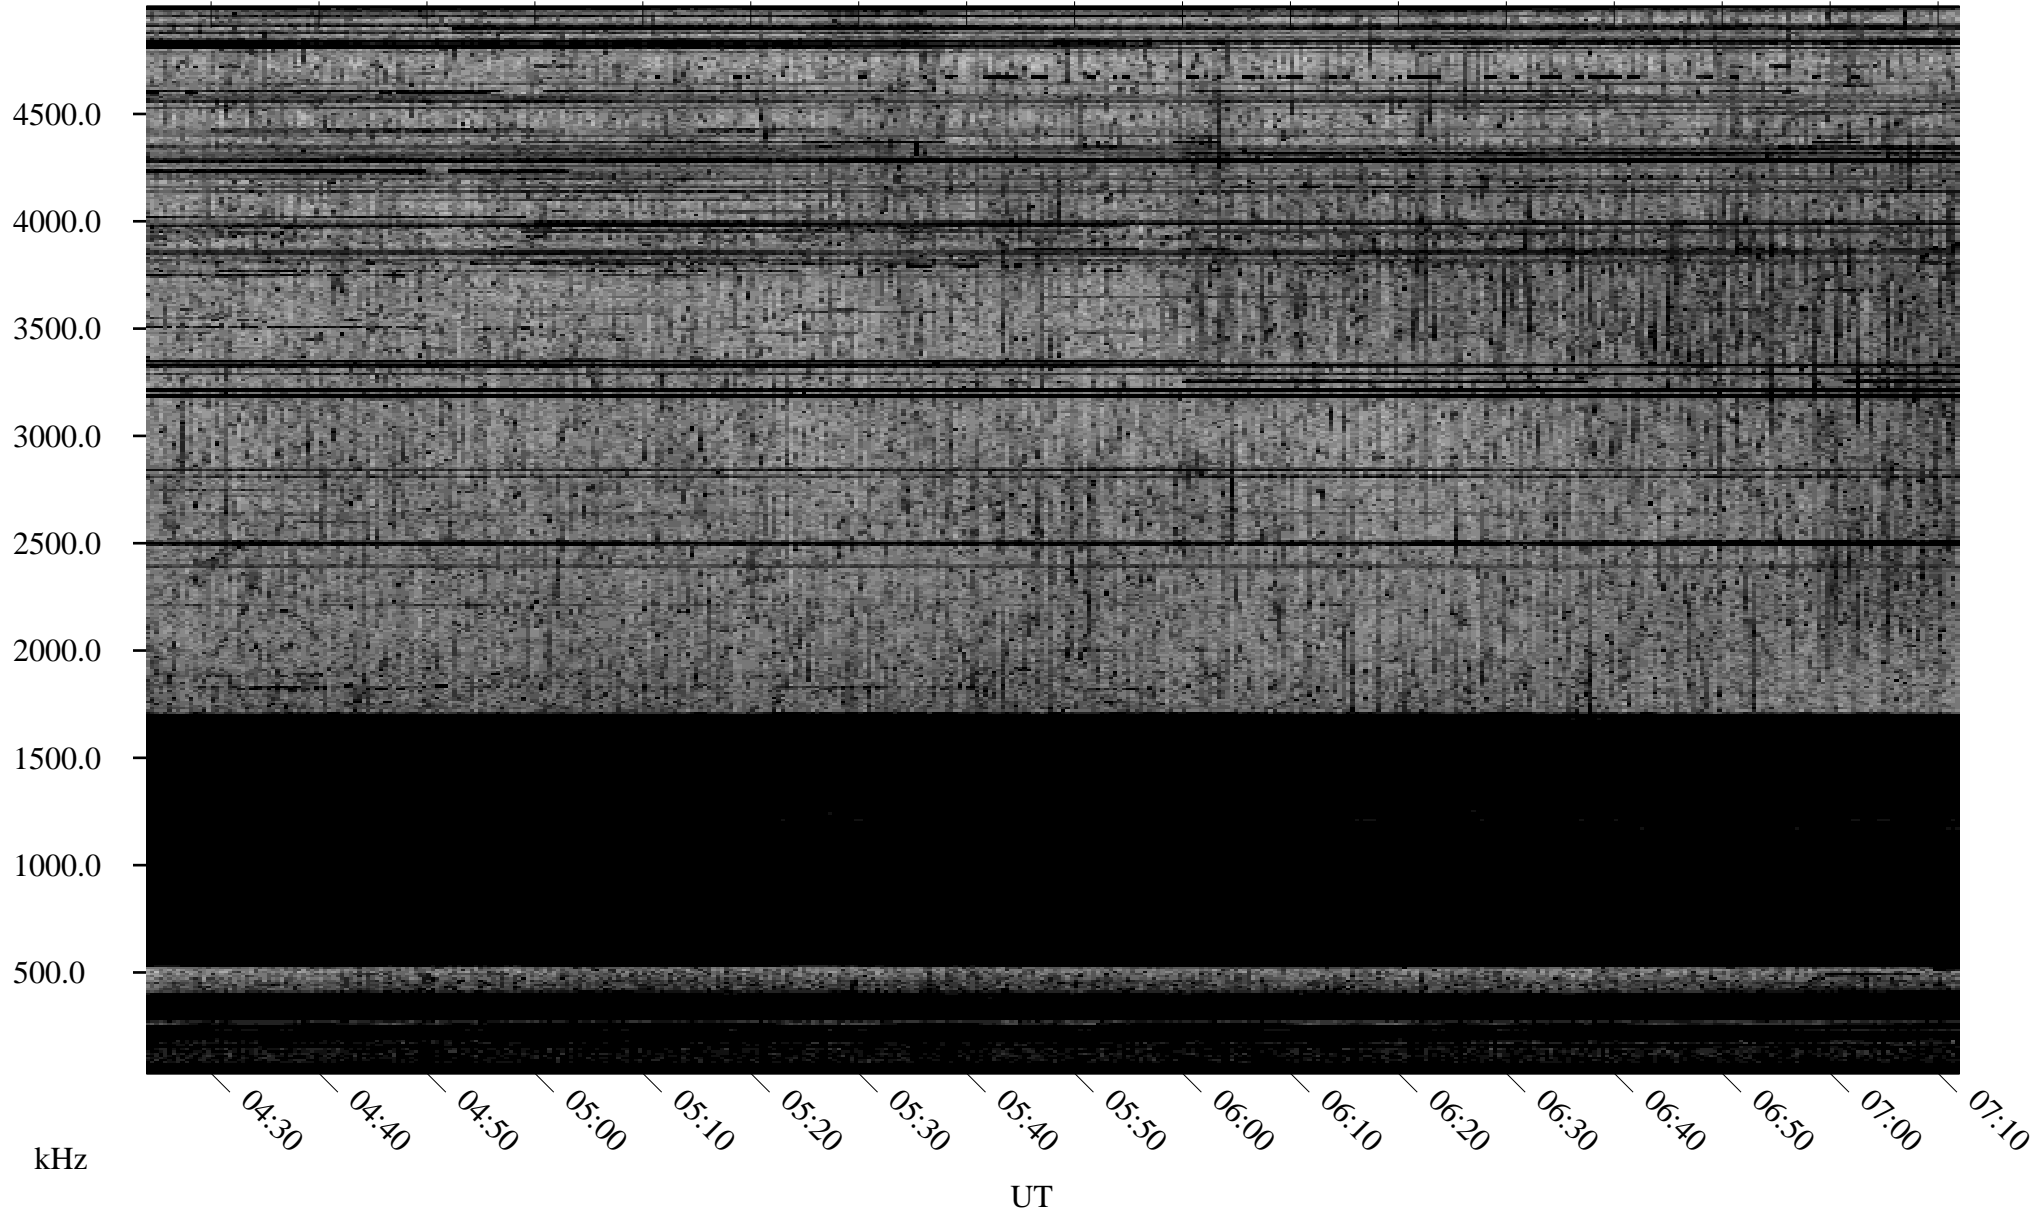

11/01/2010 Churchill, Manitoba

Linear Scale Black = 161 White = 15

ch103051.r00SUm max_12

Page 1

11/01/2010 Churchill, Manitoba

Linear Scale Black = 161 White = 15

ch10305l.r00SUm max_12

Page 2

11/02/2010 Churchill, Manitoba

Linear Scale Black = 161 White = 15

ch103051.r00SUm max_12

Page 3

11/02/2010 Churchill, Manitoba

Linear Scale Black = 161 White = 15

ch10305l.r00SUm max_12

Page 4

11/02/2010 Churchill, Manitoba

Linear Scale Black = 161 White = 15

ch103051.r00SUm max_12

Page 5

11/02/2010 Churchill, Manitoba

Linear Scale Black = 161 White = 15

ch10305l.r00SUm max_12

Page 6

11/02/2010 Churchill, Manitoba

Linear Scale Black = 161 White = 15

ch103051.r00SUm max_12

Page 7

11/02/2010 Churchill, Manitoba

Linear Scale Black = 161 White = 15

ch103051.r00SUm max_12

Page 8