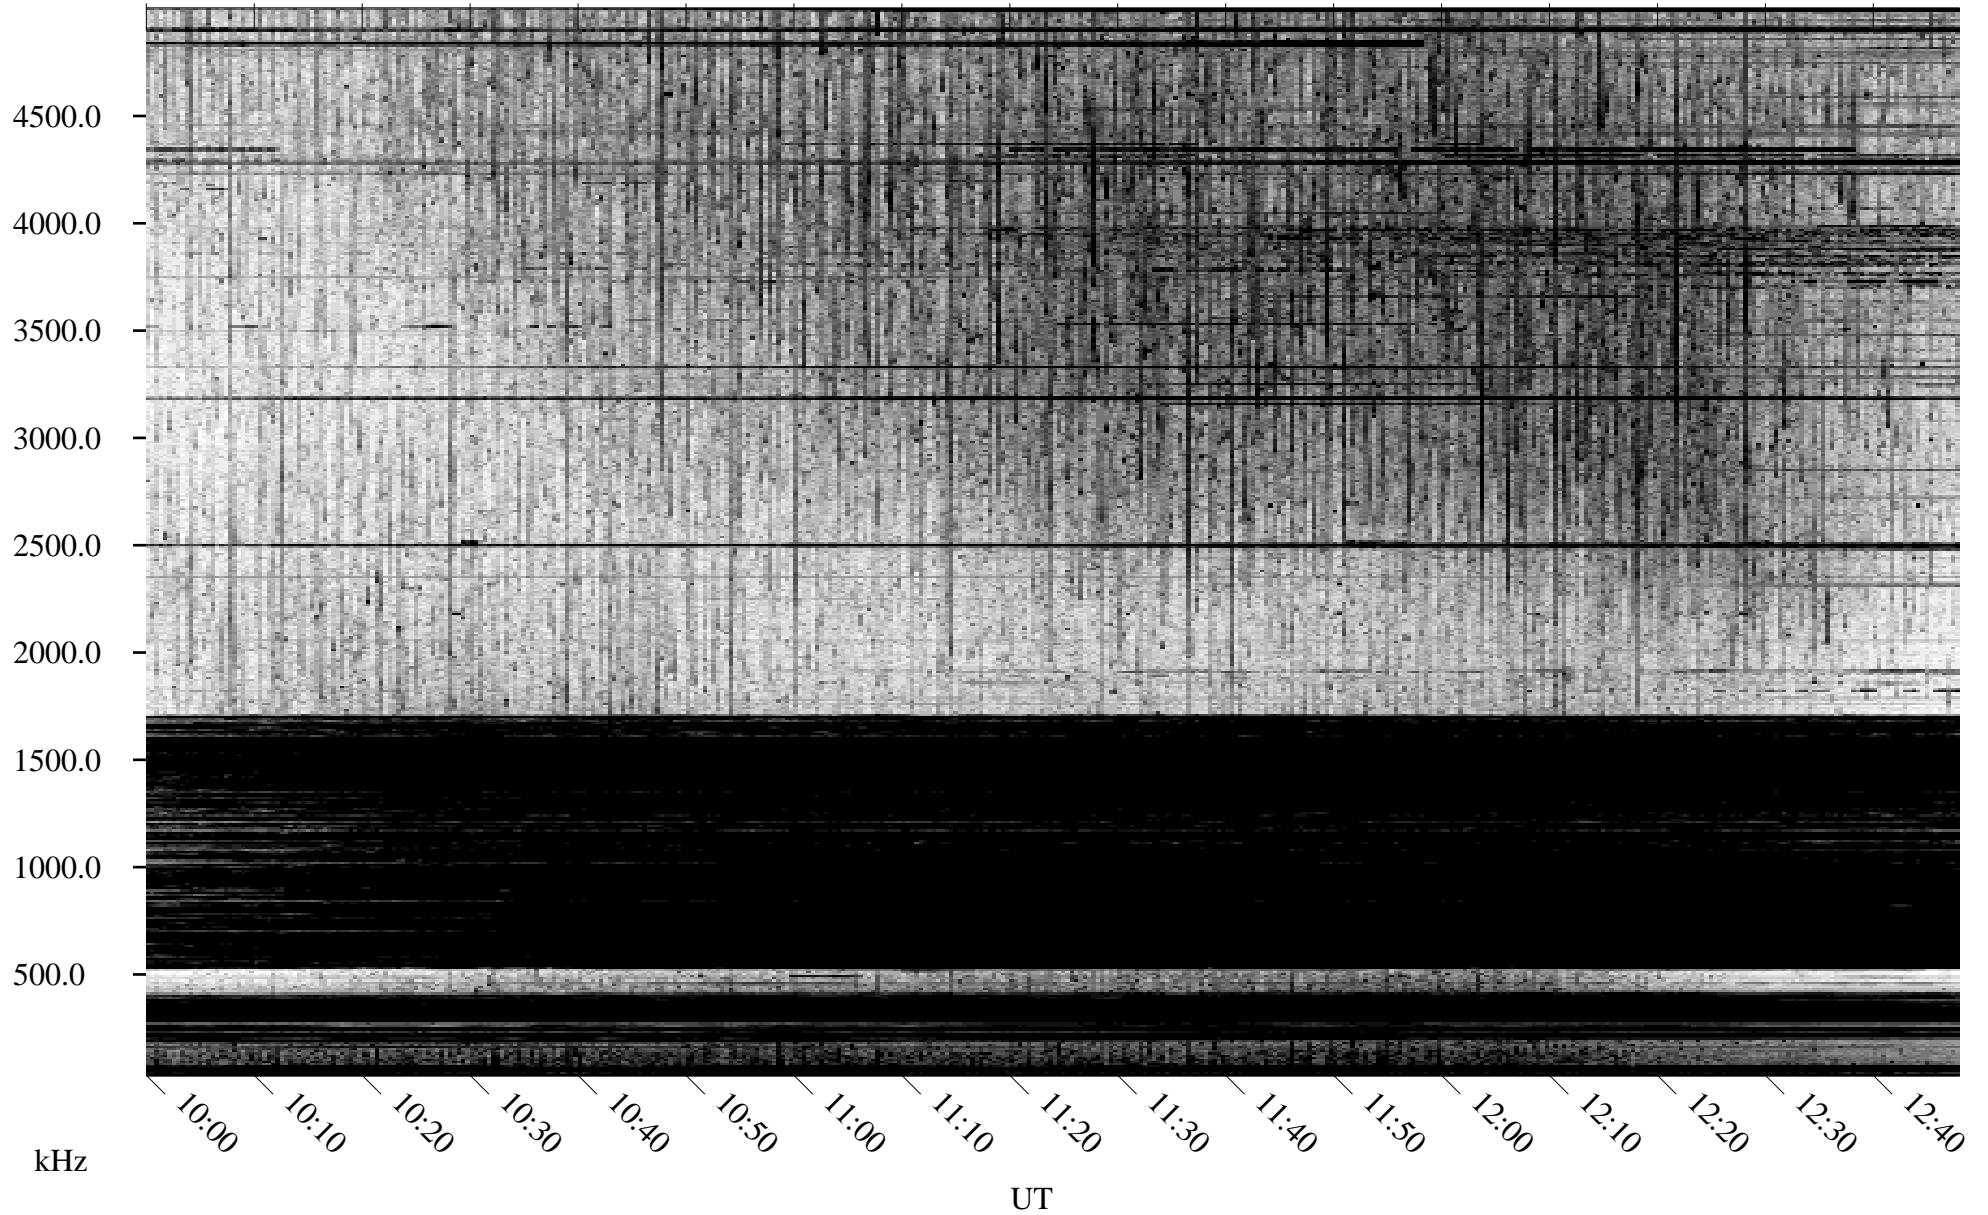

11/01/2010 Churchill, Manitoba

Linear Scale Black = 161 White = 15

ch103051.r00SUm max_12

Page 1

11/01/2010 Churchill, Manitoba

Linear Scale Black = 161 White = 15

ch10305l.r00SUm max_12

Page 2

11/02/2010 Churchill, Manitoba

Linear Scale Black = 161 White = 15

ch103051.r00SUm max_12

Page 3

11/02/2010 Churchill, Manitoba

Linear Scale Black = 161 White = 15

ch10305l.r00SUm max_12

Page 4

11/02/2010 Churchill, Manitoba

Linear Scale Black = 161 White = 15

ch103051.r00SUm max_12

Page 5

11/02/2010 Churchill, Manitoba

Linear Scale Black = 161 White = 15

ch10305l.r00SUm max_12

Page 6

11/02/2010 Churchill, Manitoba

Linear Scale Black = 161 White = 15

ch103051.r00SUm max_12

Page 7

11/02/2010 Churchill, Manitoba

Linear Scale Black = 161 White = 15

ch103051.r00SUm max_12

Page 8