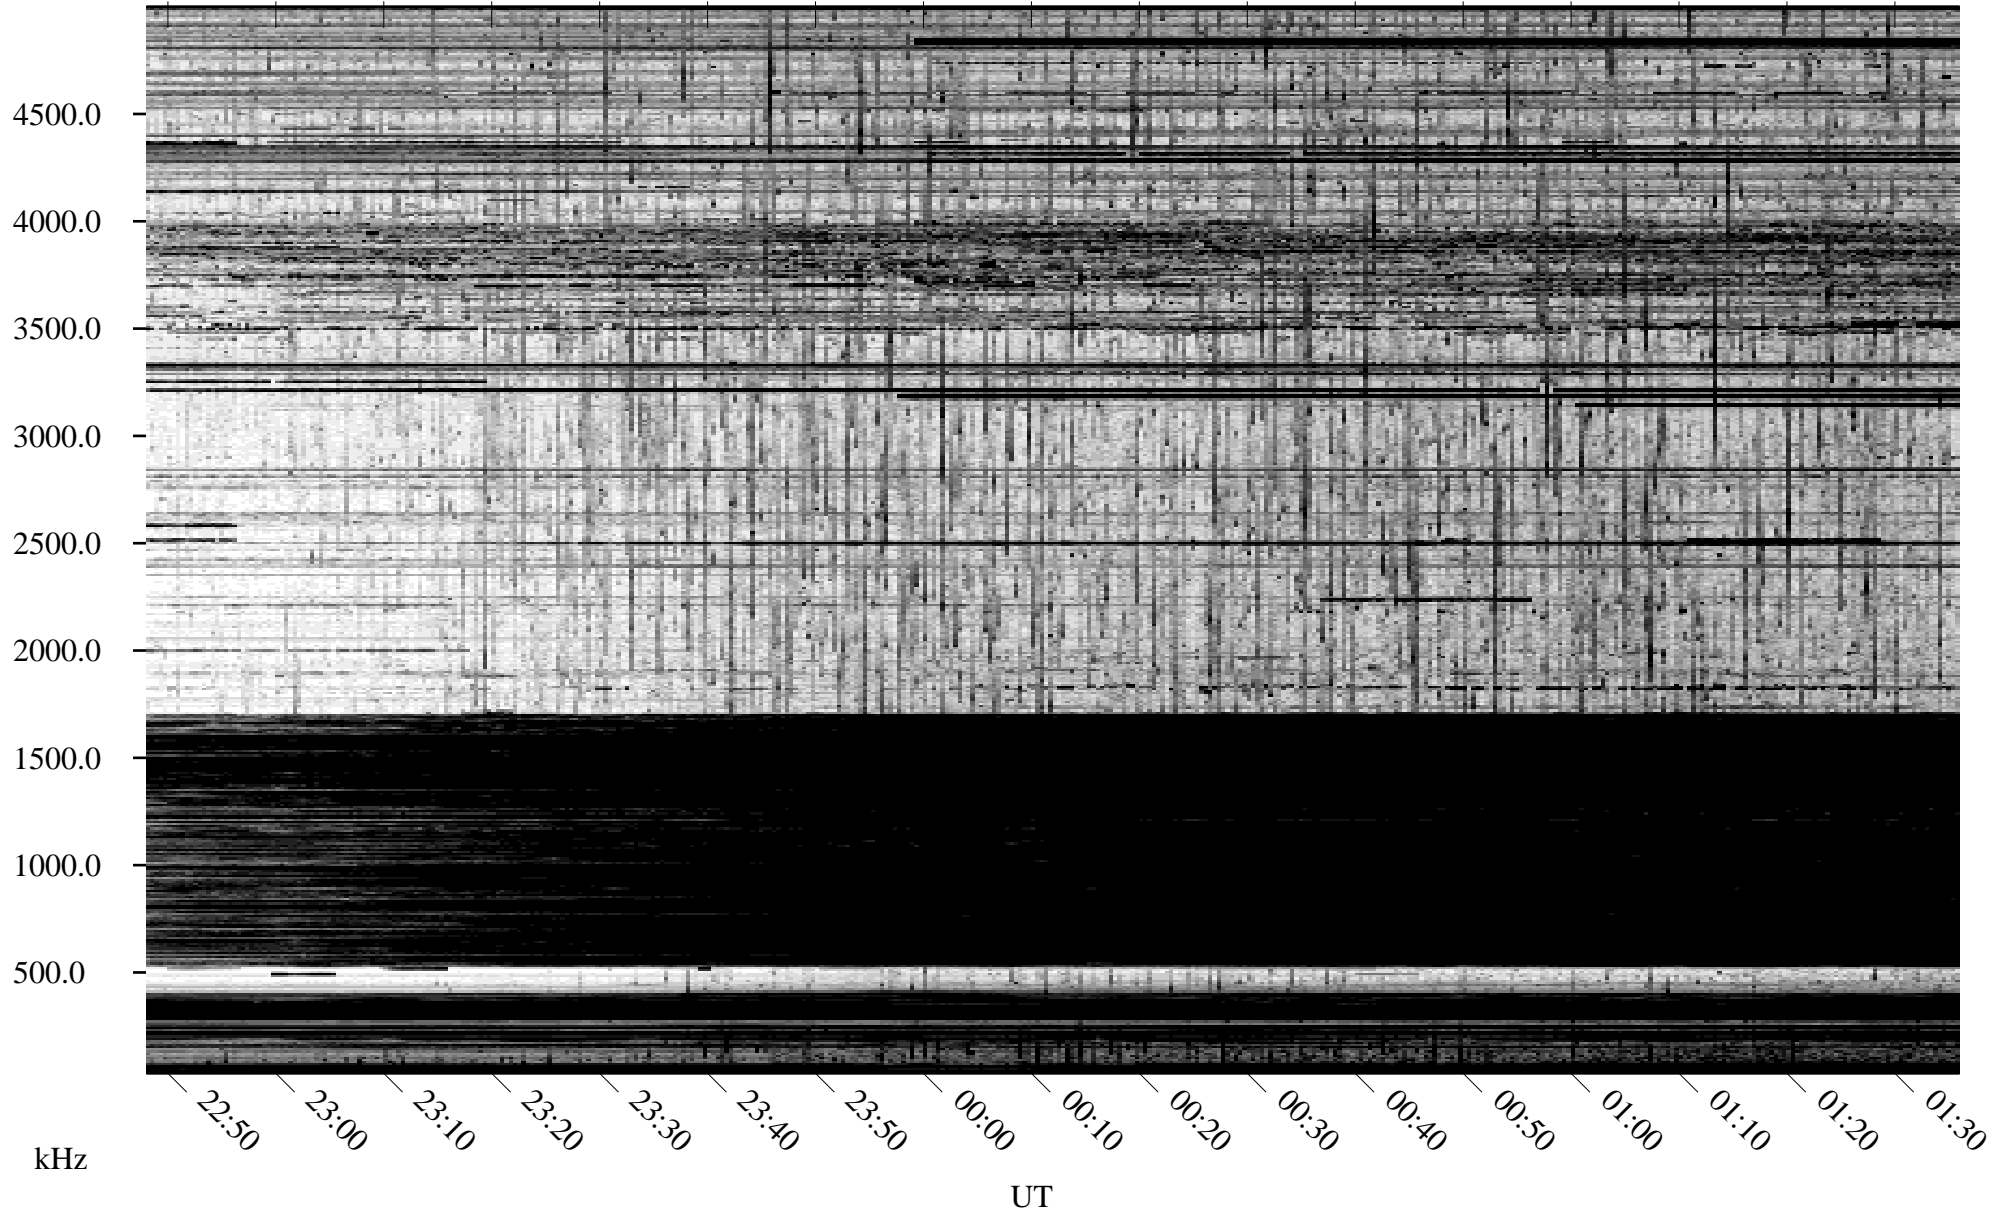

11/01/2010 Churchill, Manitoba

Linear Scale Black = 161 White = 15

ch103051.r00SUm max_12

Page 1

11/01/2010 Churchill, Manitoba

Linear Scale Black = 161 White = 15

ch10305l.r00SUm max_12

Page 2

11/02/2010 Churchill, Manitoba

Linear Scale Black = 161 White = 15

ch103051.r00SUm max_12

Page 3

11/02/2010 Churchill, Manitoba

Linear Scale Black = 161 White = 15

ch10305l.r00SUm max_12

Page 4

11/02/2010 Churchill, Manitoba

Linear Scale Black = 161 White = 15

ch103051.r00SUm max_12

Page 5

11/02/2010 Churchill, Manitoba

Linear Scale Black = 161 White = 15

ch10305l.r00SUm max_12

Page 6

11/02/2010 Churchill, Manitoba

Linear Scale Black = 161 White = 15

ch103051.r00SUm max_12

Page 7

11/02/2010 Churchill, Manitoba

Linear Scale Black = 161 White = 15

ch103051.r00SUm max_12

Page 8