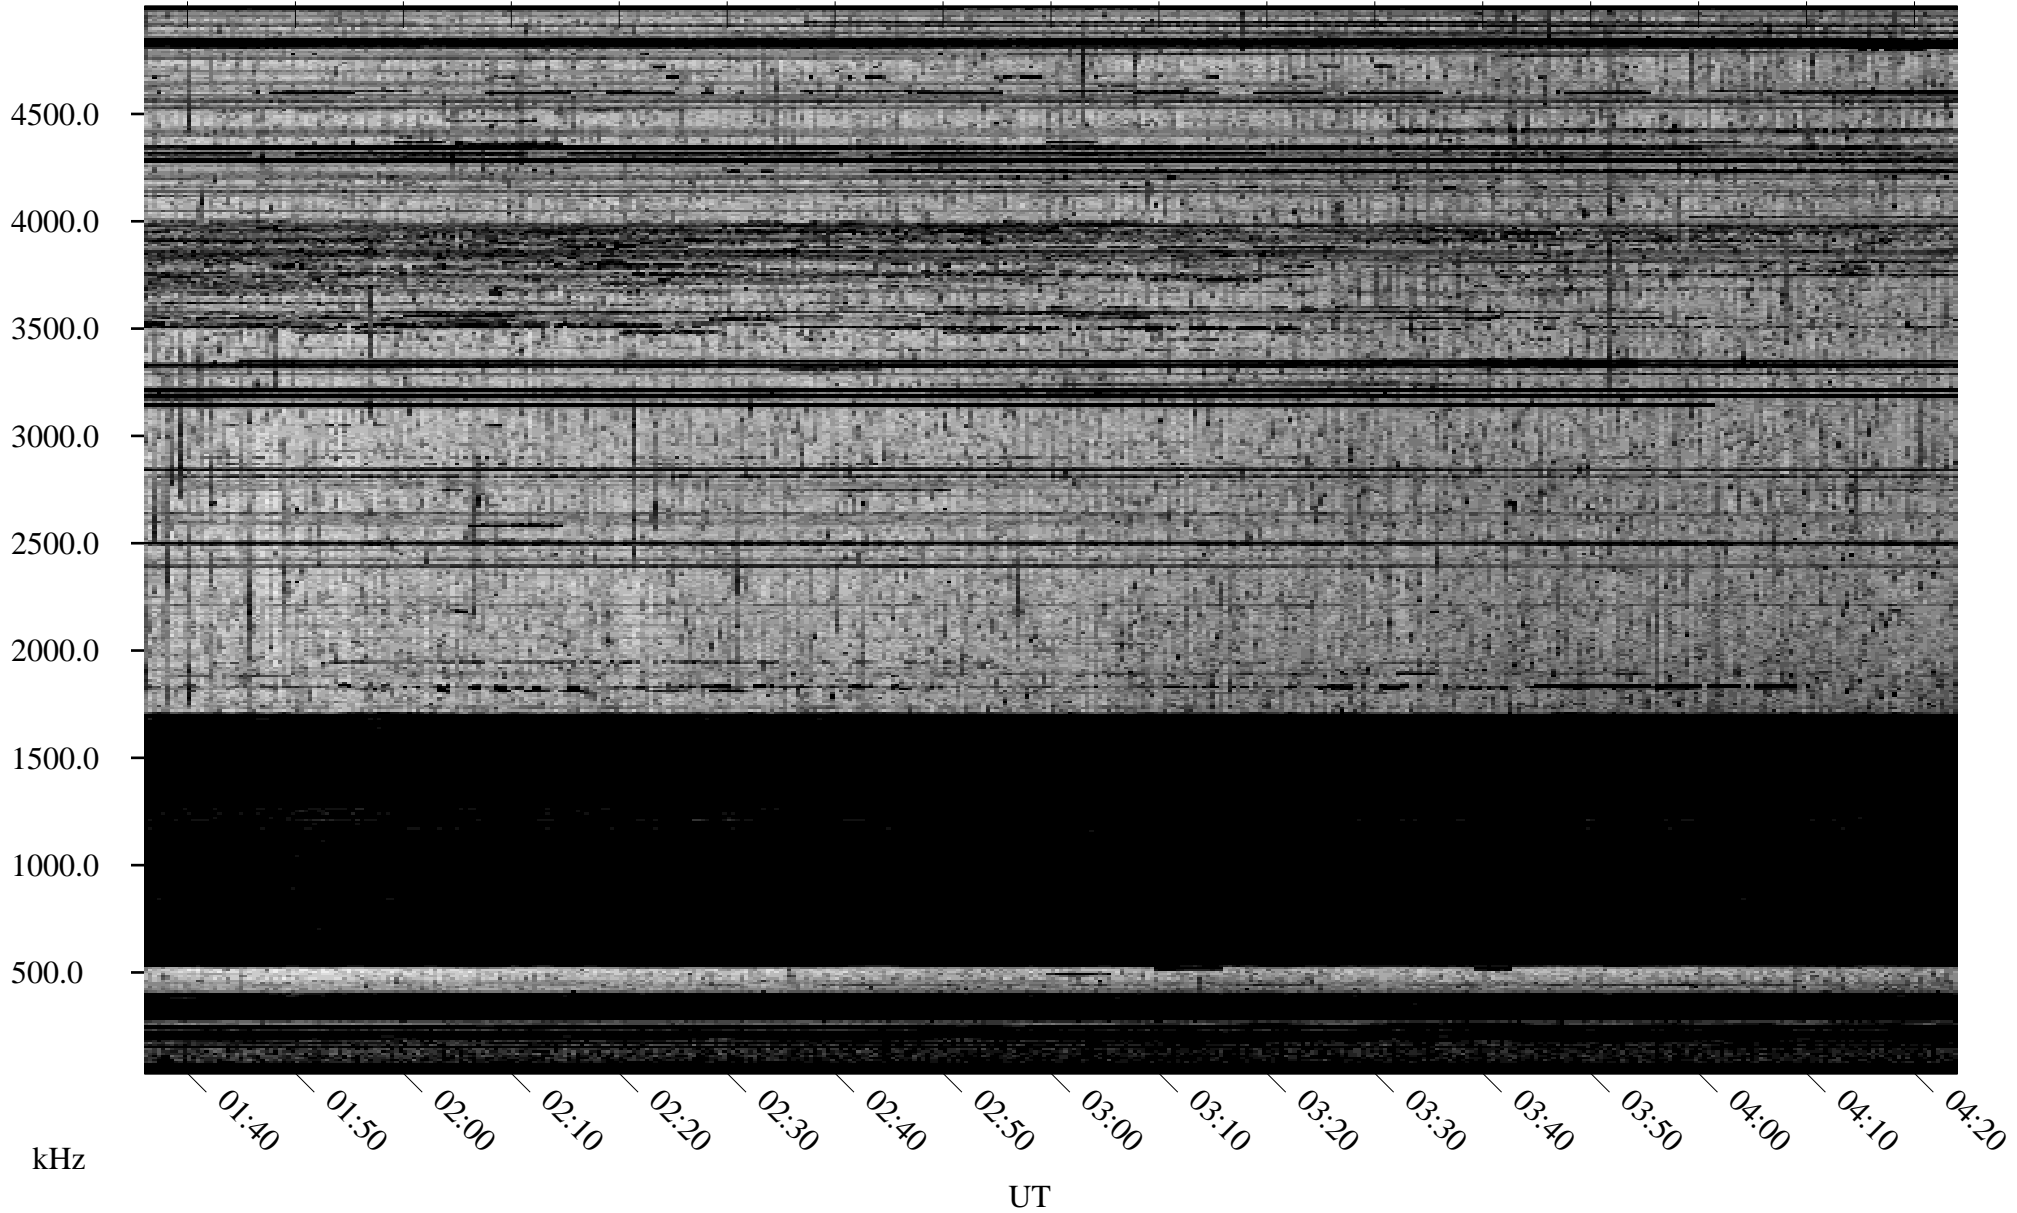

11/01/2010 Churchill, Manitoba

Linear Scale Black = 161 White = 15

ch103051.r00SUm max_12

Page 1

11/01/2010 Churchill, Manitoba

Linear Scale Black = 161 White = 15

ch10305l.r00SUm max_12

Page 2

11/02/2010 Churchill, Manitoba

Linear Scale Black = 161 White = 15

ch103051.r00SUm max_12

Page 3

11/02/2010 Churchill, Manitoba

Linear Scale Black = 161 White = 15

ch10305l.r00SUm max_12

Page 4

11/02/2010 Churchill, Manitoba

Linear Scale Black = 161 White = 15

ch103051.r00SUm max_12

Page 5

11/02/2010 Churchill, Manitoba

Linear Scale Black = 161 White = 15

ch10305l.r00SUm max_12

Page 6

11/02/2010 Churchill, Manitoba

Linear Scale Black = 161 White = 15

ch103051.r00SUm max_12

Page 7

11/02/2010 Churchill, Manitoba

Linear Scale Black = 161 White = 15

ch103051.r00SUm max_12

Page 8