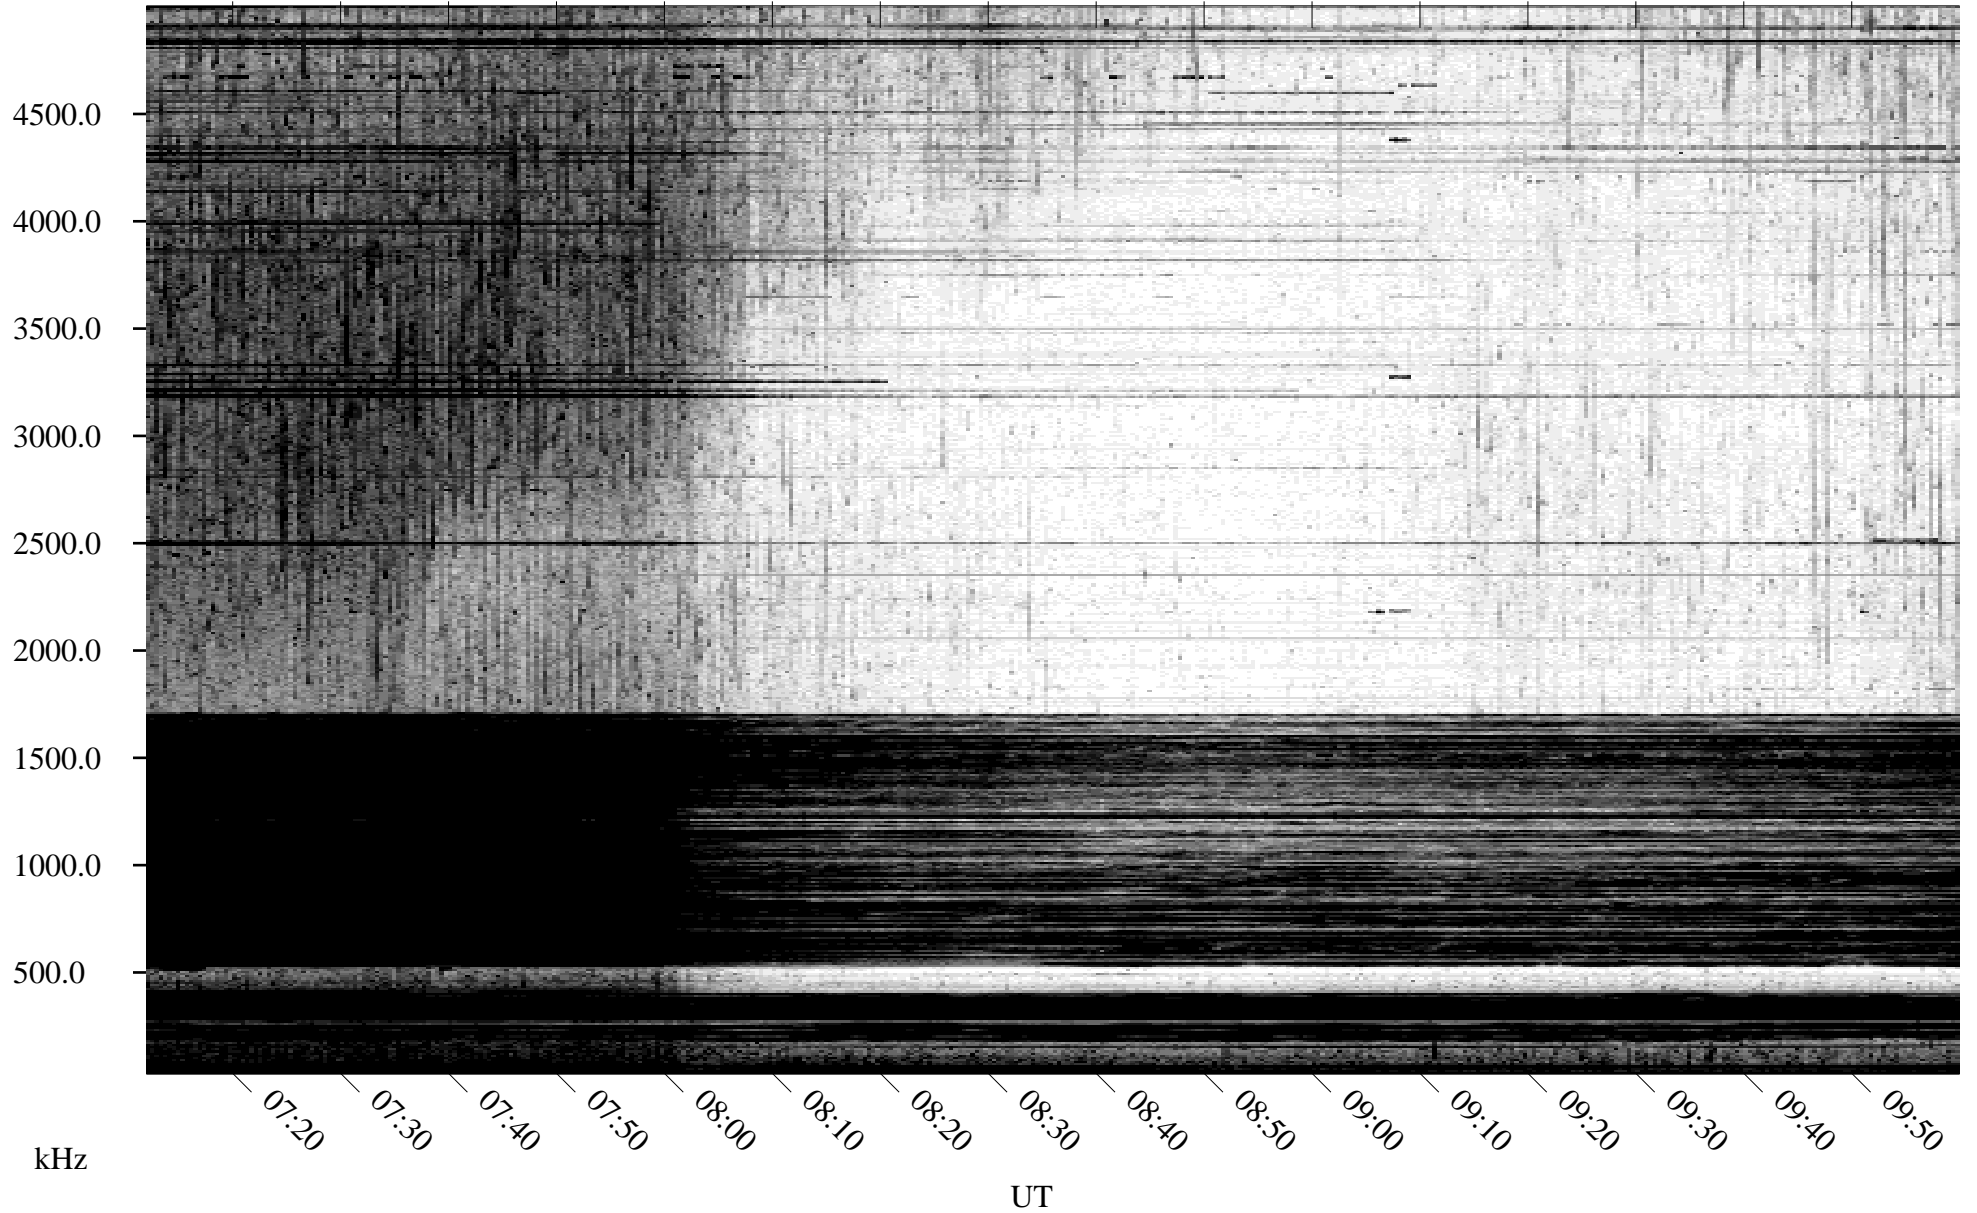

11/01/2010 Churchill, Manitoba

Linear Scale Black = 161 White = 15

ch103051.r00SUm max_12

Page 1

11/01/2010 Churchill, Manitoba

Linear Scale Black = 161 White = 15

ch10305l.r00SUm max_12

Page 2

11/02/2010 Churchill, Manitoba

Linear Scale Black = 161 White = 15

ch103051.r00SUm max_12

Page 3

11/02/2010 Churchill, Manitoba

Linear Scale Black = 161 White = 15

ch10305l.r00SUm max_12

Page 4

11/02/2010 Churchill, Manitoba

Linear Scale Black = 161 White = 15

ch103051.r00SUm max_12

Page 5

11/02/2010 Churchill, Manitoba

Linear Scale Black = 161 White = 15

ch10305l.r00SUm max_12

Page 6

11/02/2010 Churchill, Manitoba

Linear Scale Black = 161 White = 15

ch103051.r00SUm max_12

Page 7

11/02/2010 Churchill, Manitoba

Linear Scale Black = 161 White = 15

ch103051.r00SUm max_12

Page 8