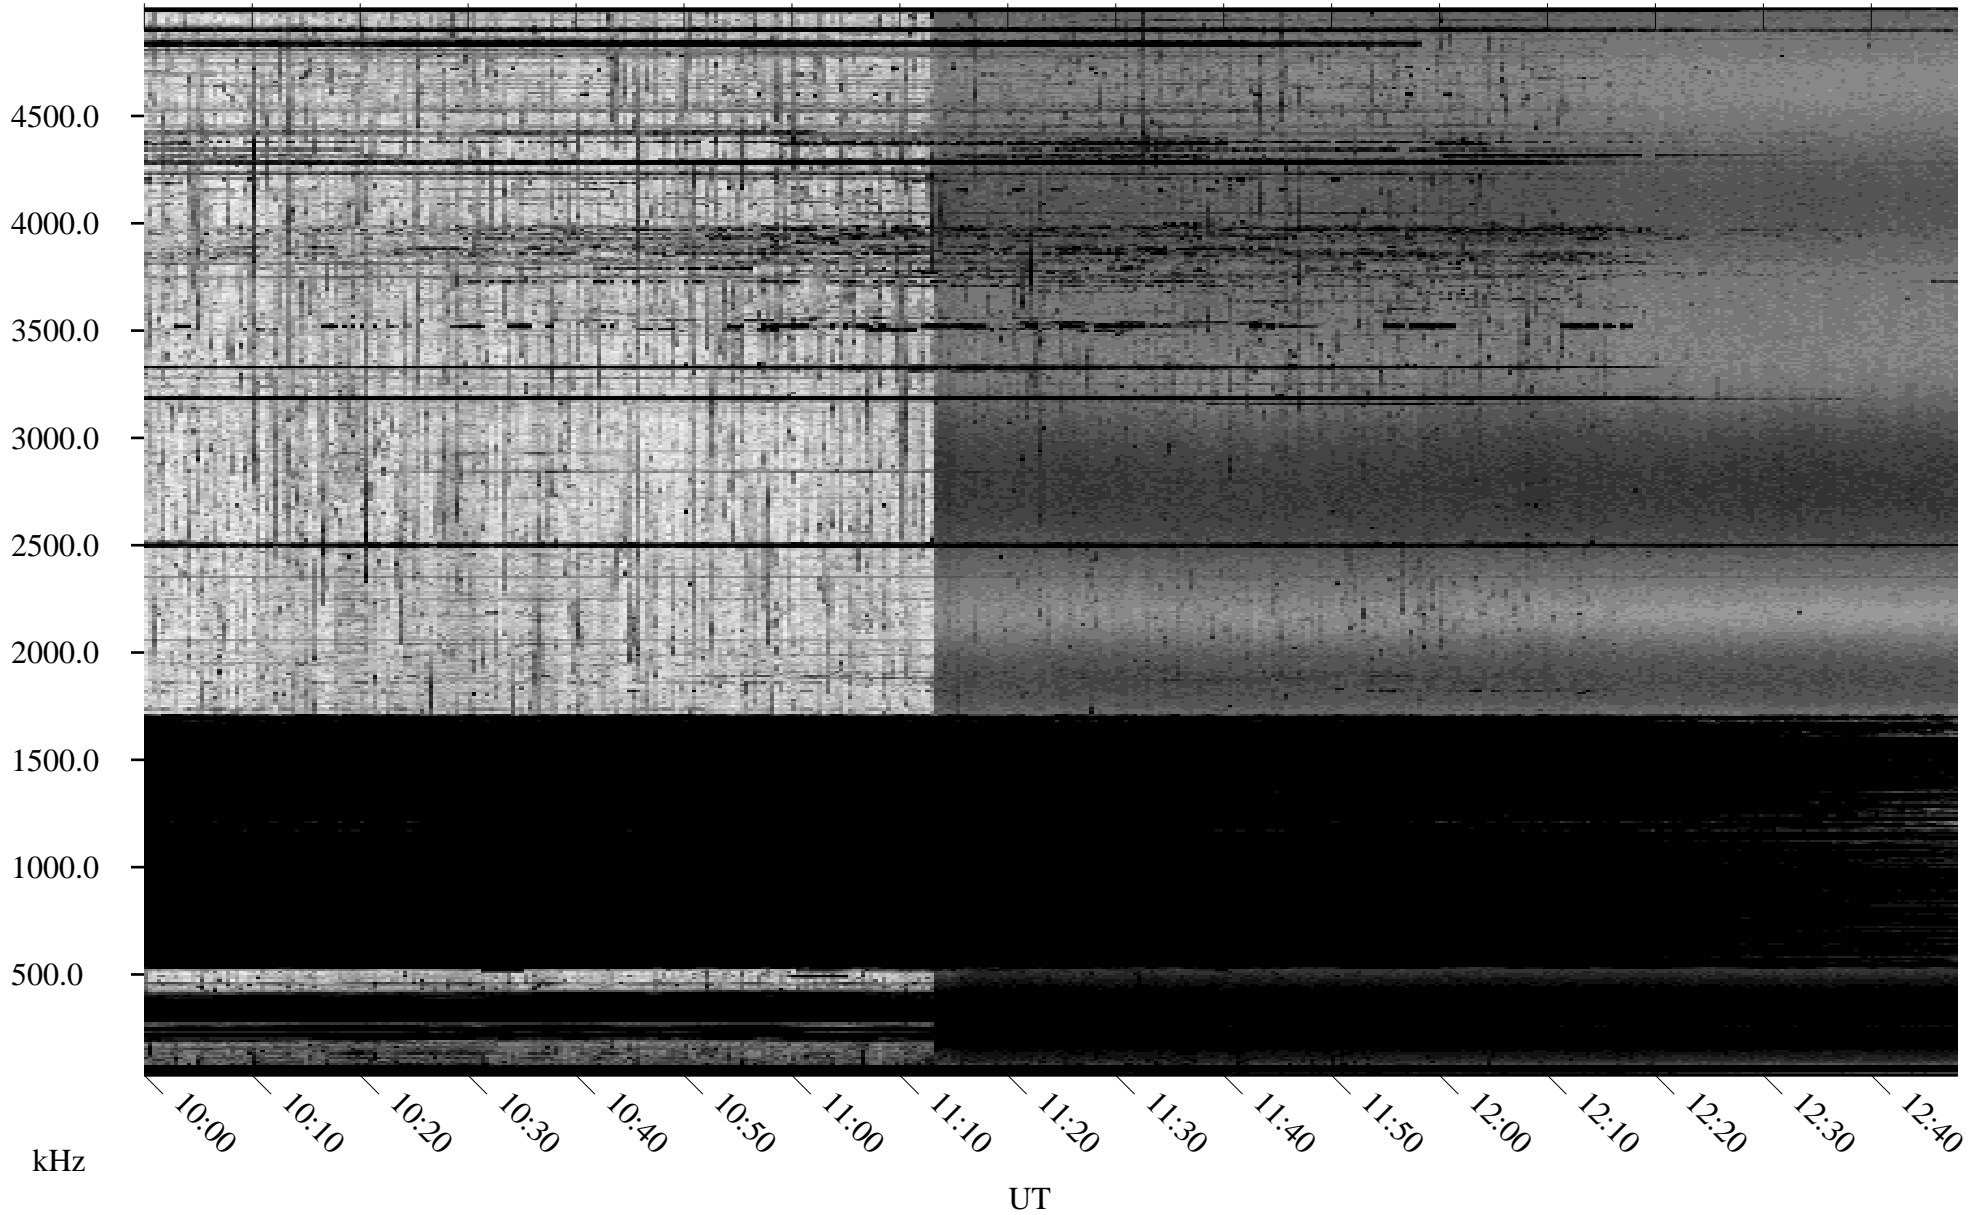

11/02/2010 Churchill, Manitoba

Linear Scale Black = 161 White = 15

ch10306l.r00SUm max_12

Page 1

11/02/2010 Churchill, Manitoba

Linear Scale Black = 161 White = 15

ch10306l.r00SUm max_12

Page 2

11/03/2010 Churchill, Manitoba

Linear Scale Black = 161 White = 15

ch10306l.r00SUm max_12

Page 3

11/03/2010 Churchill, Manitoba

Linear Scale Black = 161 White = 15

ch10306l.r00SUm max_12

Page 4

11/03/2010 Churchill, Manitoba

Linear Scale Black = 161 White = 15

ch10306l.r00SUm max_12

Page 5

11/03/2010 Churchill, Manitoba

Linear Scale Black = 161 White = 15

ch10306l.r00SUm max_12

Page 6

11/03/2010 Churchill, Manitoba

Linear Scale Black = 161 White = 15

ch10306l.r00SUm max_12

Page 7

11/03/2010 Churchill, Manitoba

Linear Scale Black = 161 White = 15

ch10306l.r00SUm max_12

Page 8