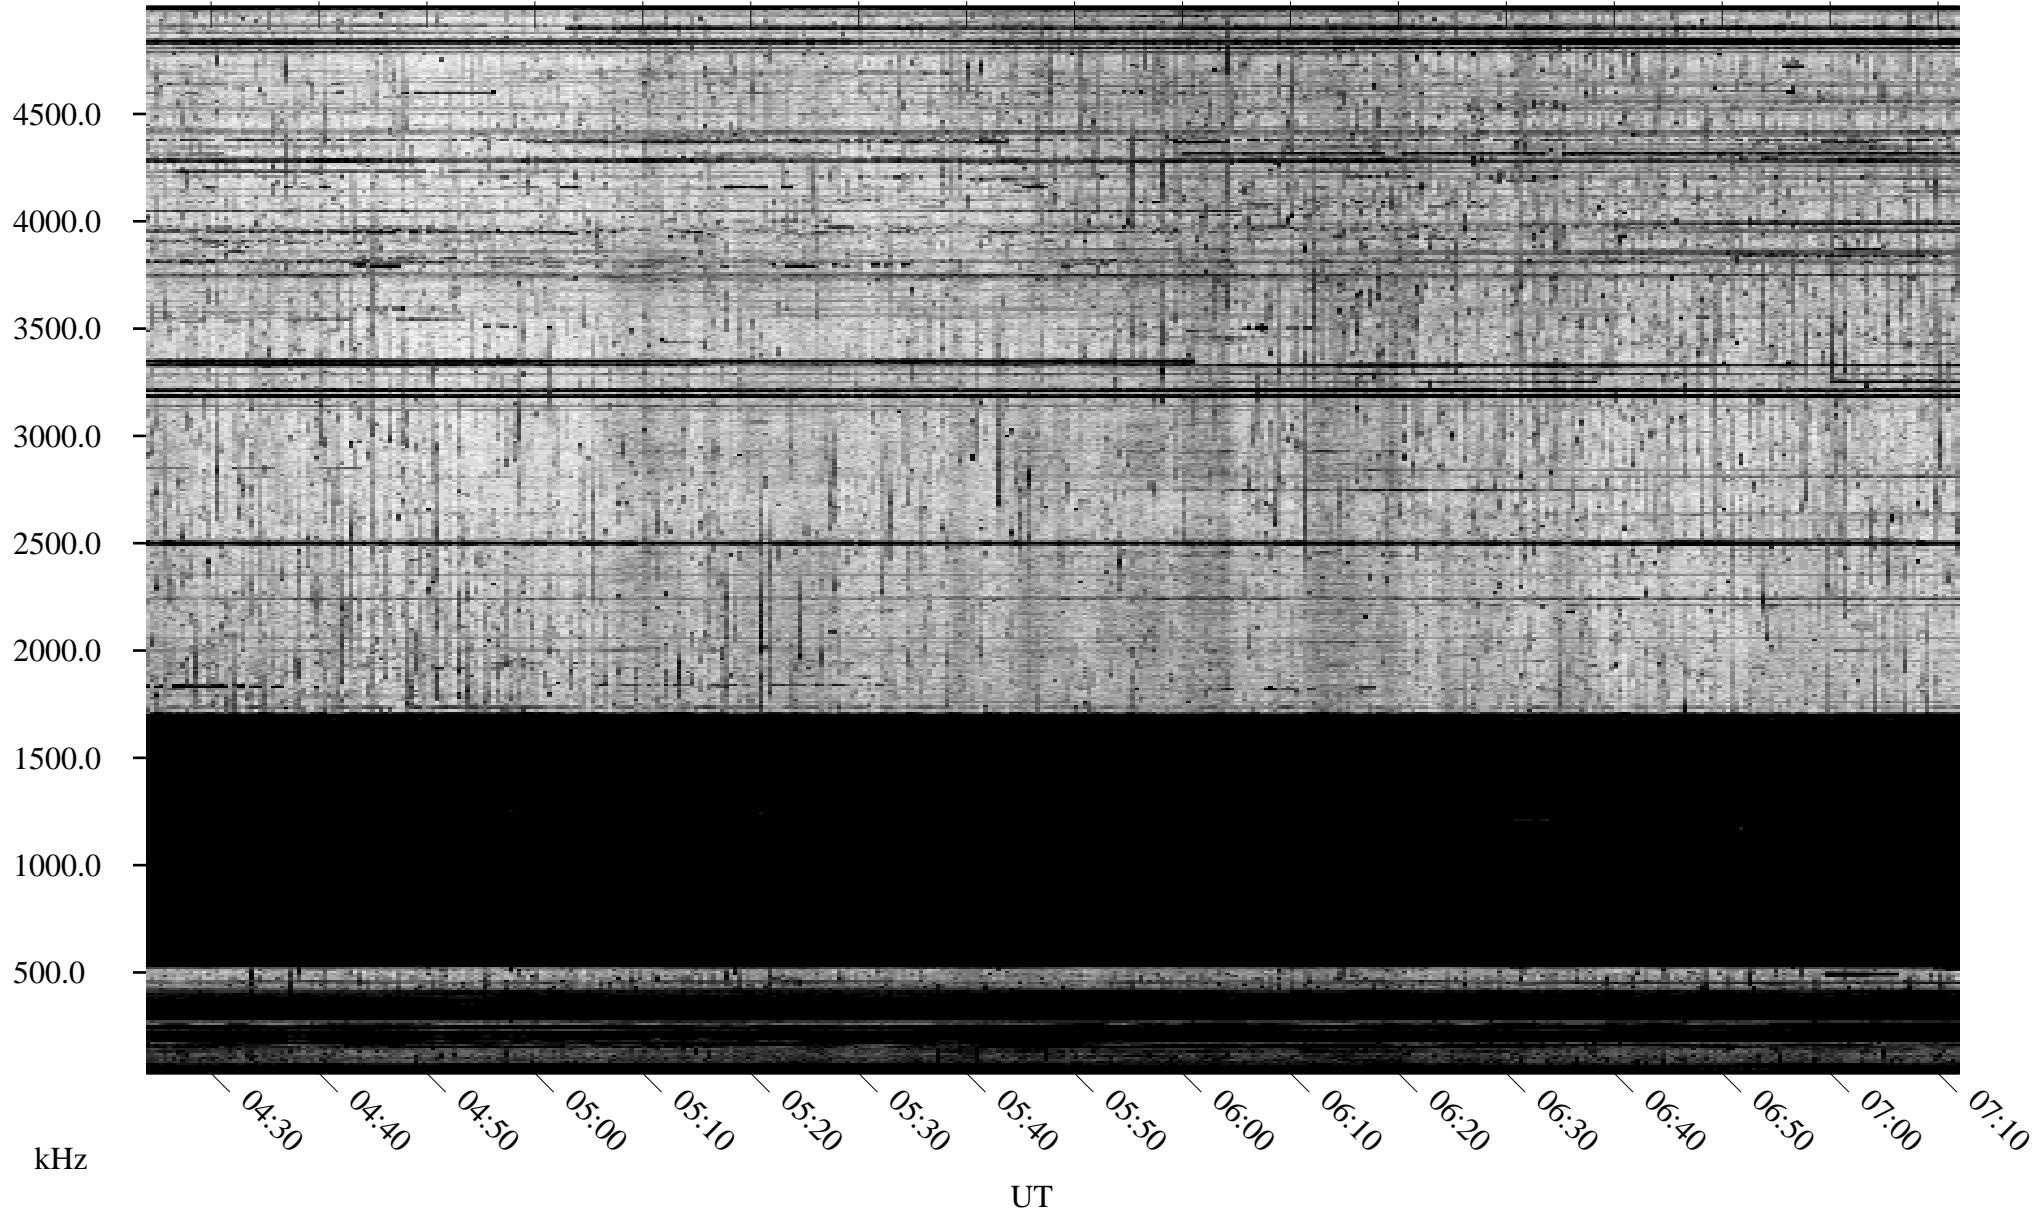

11/02/2010 Churchill, Manitoba

Linear Scale Black = 161 White = 15

ch10306l.r00SUm max_12

Page 1

11/02/2010 Churchill, Manitoba

Linear Scale Black = 161 White = 15

ch10306l.r00SUm max_12

Page 2

11/03/2010 Churchill, Manitoba

Linear Scale Black = 161 White = 15

ch10306l.r00SUm max_12

Page 3

11/03/2010 Churchill, Manitoba

Linear Scale Black = 161 White = 15

ch10306l.r00SUm max_12

Page 4

11/03/2010 Churchill, Manitoba

Linear Scale Black = 161 White = 15

ch10306l.r00SUm max_12

Page 5

11/03/2010 Churchill, Manitoba

Linear Scale Black = 161 White = 15

ch10306l.r00SUm max_12

Page 6

11/03/2010 Churchill, Manitoba

Linear Scale Black = 161 White = 15

ch10306l.r00SUm max_12

Page 7

11/03/2010 Churchill, Manitoba

Linear Scale Black = 161 White = 15

ch10306l.r00SUm max_12

Page 8