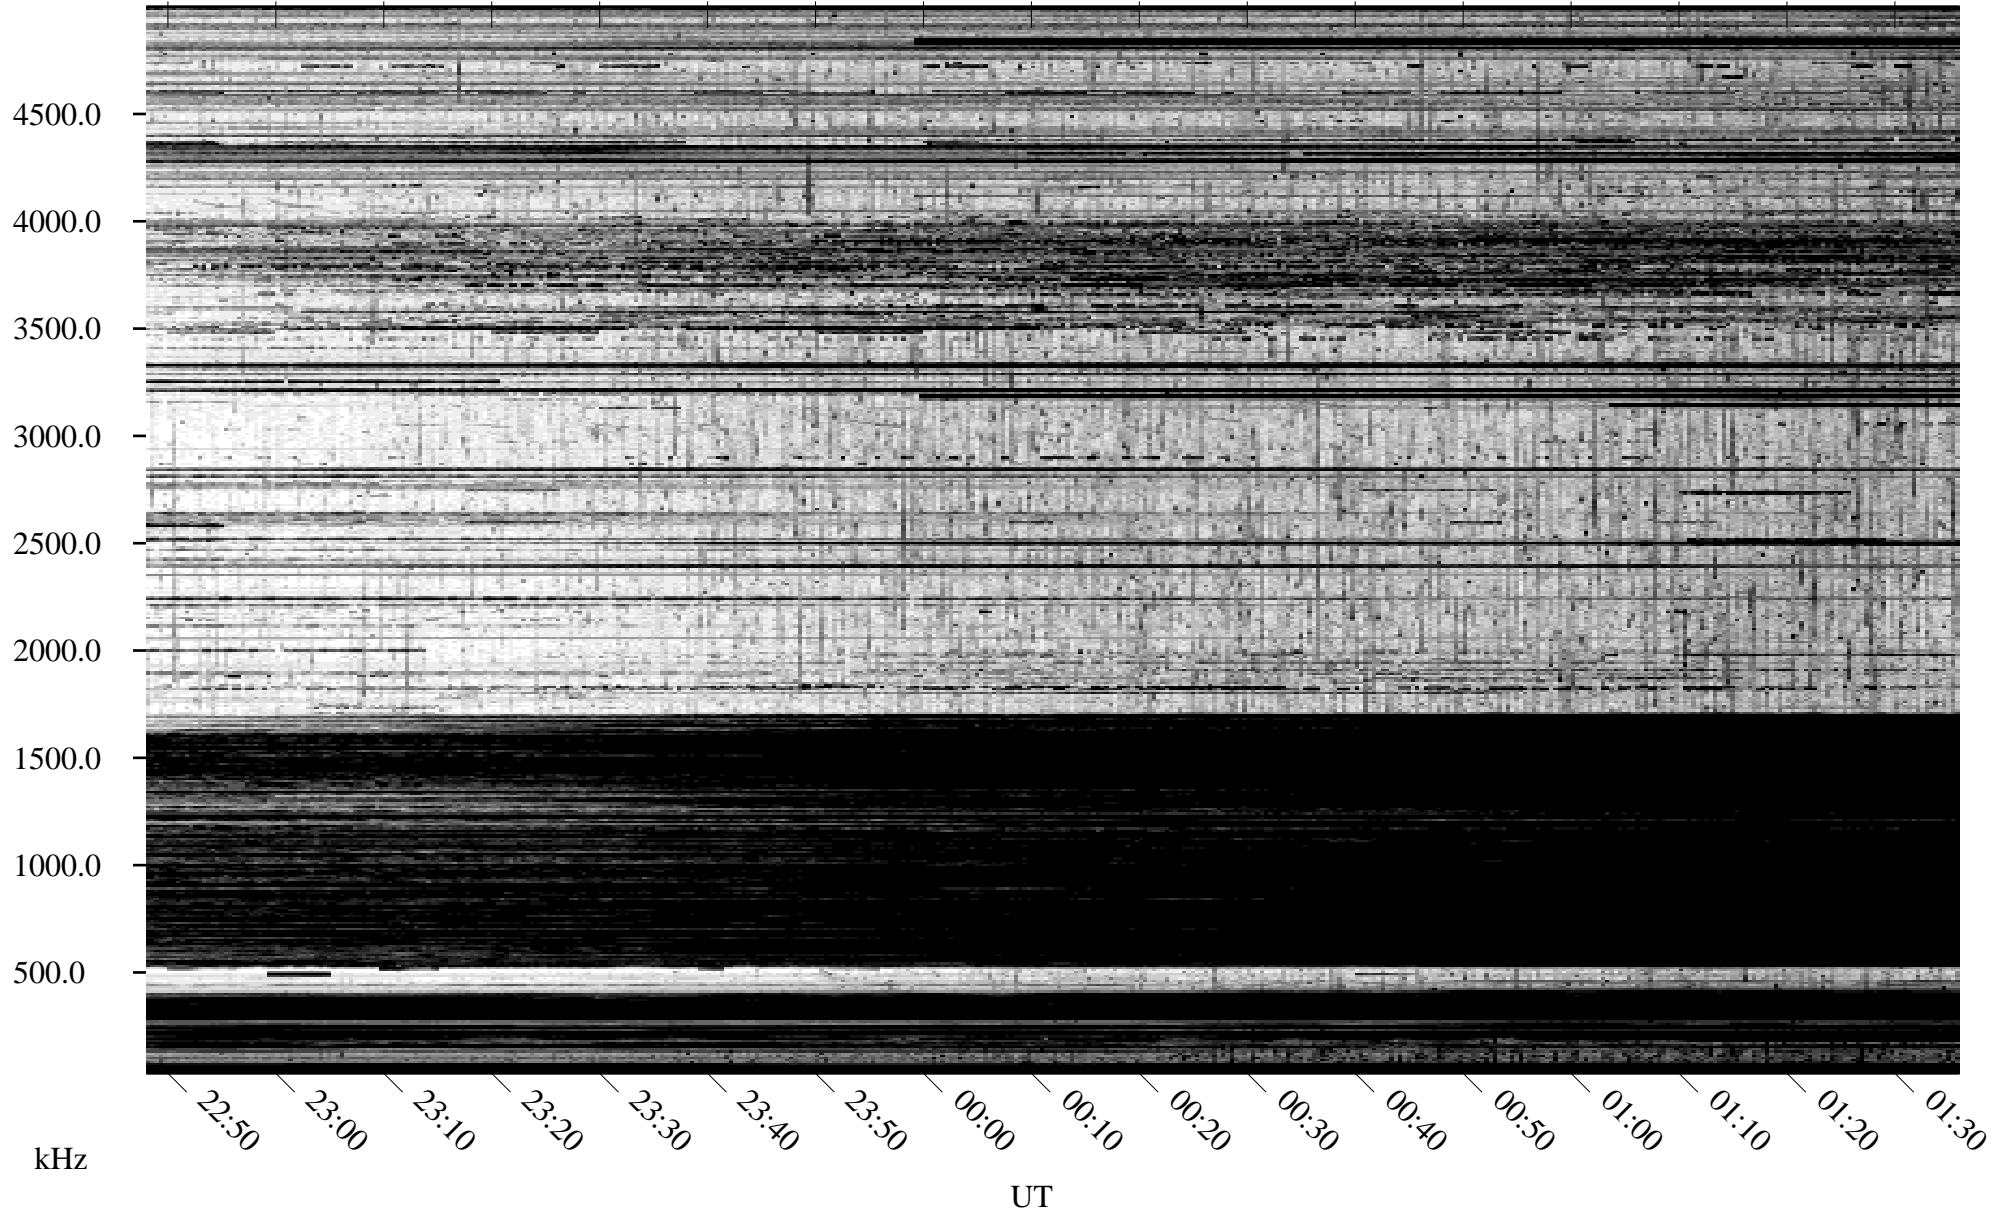

11/02/2010 Churchill, Manitoba

Linear Scale Black = 161 White = 15

ch10306l.r00SUm max_12

Page 1

11/02/2010 Churchill, Manitoba

Linear Scale Black = 161 White = 15

ch10306l.r00SUm max_12

Page 2

11/03/2010 Churchill, Manitoba

Linear Scale Black = 161 White = 15

ch10306l.r00SUm max_12

Page 3

11/03/2010 Churchill, Manitoba

Linear Scale Black = 161 White = 15

ch10306l.r00SUm max_12

Page 4

11/03/2010 Churchill, Manitoba

Linear Scale Black = 161 White = 15

ch10306l.r00SUm max_12

Page 5

11/03/2010 Churchill, Manitoba

Linear Scale Black = 161 White = 15

ch10306l.r00SUm max_12

Page 6

11/03/2010 Churchill, Manitoba

Linear Scale Black = 161 White = 15

ch10306l.r00SUm max_12

Page 7

11/03/2010 Churchill, Manitoba

Linear Scale Black = 161 White = 15

ch10306l.r00SUm max_12

Page 8