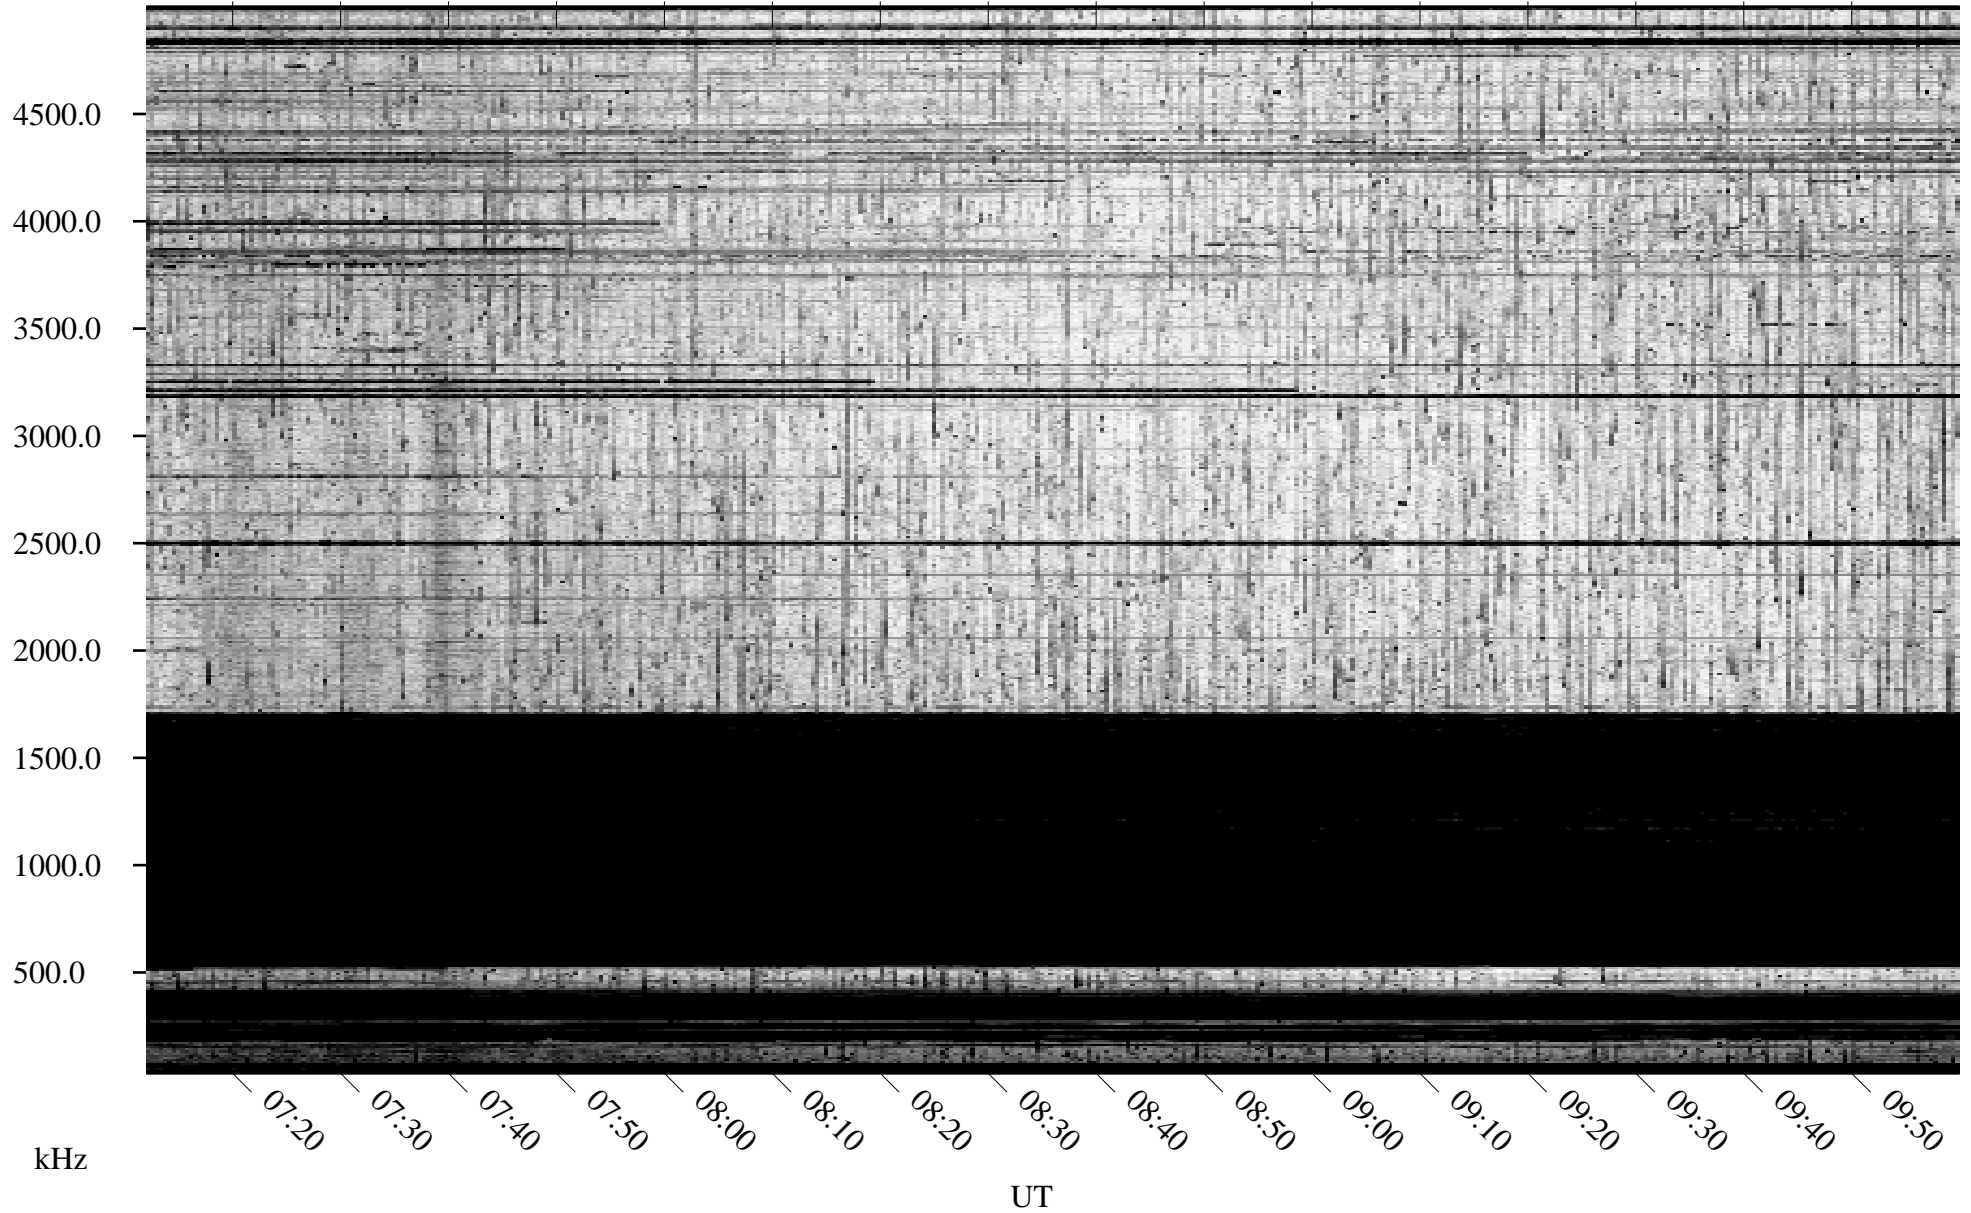

11/02/2010 Churchill, Manitoba

Linear Scale Black = 161 White = 15

ch10306l.r00SUm max_12

Page 1

11/02/2010 Churchill, Manitoba

Linear Scale Black = 161 White = 15

ch10306l.r00SUm max_12

Page 2

11/03/2010 Churchill, Manitoba

Linear Scale Black = 161 White = 15

ch10306l.r00SUm max_12

Page 3

11/03/2010 Churchill, Manitoba

Linear Scale Black = 161 White = 15

ch10306l.r00SUm max_12

Page 4

11/03/2010 Churchill, Manitoba

Linear Scale Black = 161 White = 15

ch10306l.r00SUm max_12

Page 5

11/03/2010 Churchill, Manitoba

Linear Scale Black = 161 White = 15

ch10306l.r00SUm max_12

Page 6

11/03/2010 Churchill, Manitoba

Linear Scale Black = 161 White = 15

ch10306l.r00SUm max_12

Page 7

11/03/2010 Churchill, Manitoba

Linear Scale Black = 161 White = 15

ch10306l.r00SUm max_12

Page 8