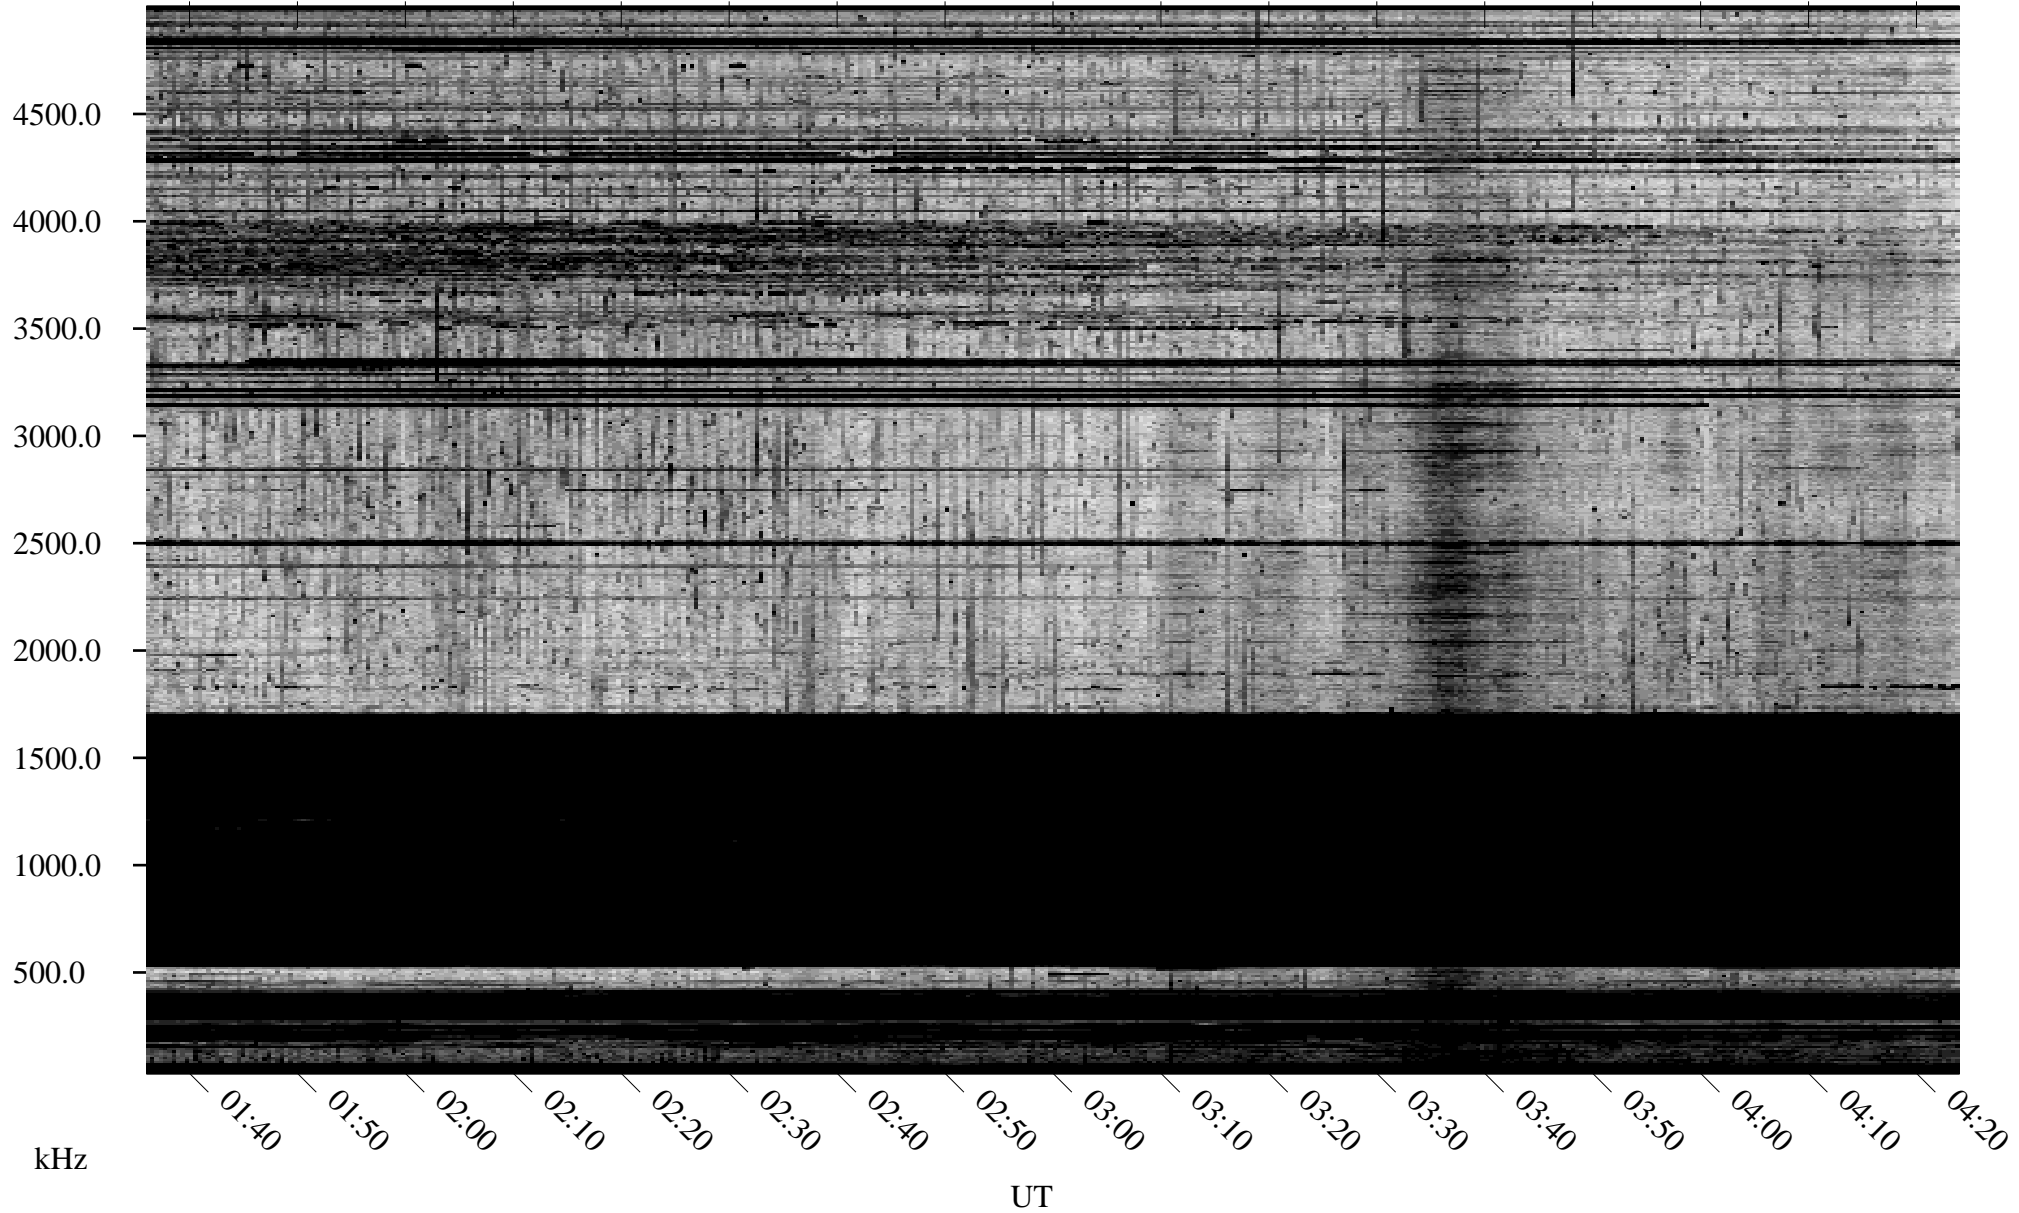

11/02/2010 Churchill, Manitoba

Linear Scale Black = 161 White = 15

ch10306l.r00SUm max_12

Page 1

11/02/2010 Churchill, Manitoba

Linear Scale Black = 161 White = 15

ch10306l.r00SUm max_12

Page 2

11/03/2010 Churchill, Manitoba

Linear Scale Black = 161 White = 15

ch10306l.r00SUm max_12

Page 3

11/03/2010 Churchill, Manitoba

Linear Scale Black = 161 White = 15

ch10306l.r00SUm max_12

Page 4

11/03/2010 Churchill, Manitoba

Linear Scale Black = 161 White = 15

ch10306l.r00SUm max_12

Page 5

11/03/2010 Churchill, Manitoba

Linear Scale Black = 161 White = 15

ch10306l.r00SUm max_12

Page 6

11/03/2010 Churchill, Manitoba

Linear Scale Black = 161 White = 15

ch10306l.r00SUm max_12

Page 7

11/03/2010 Churchill, Manitoba

Linear Scale Black = 161 White = 15

ch10306l.r00SUm max_12

Page 8