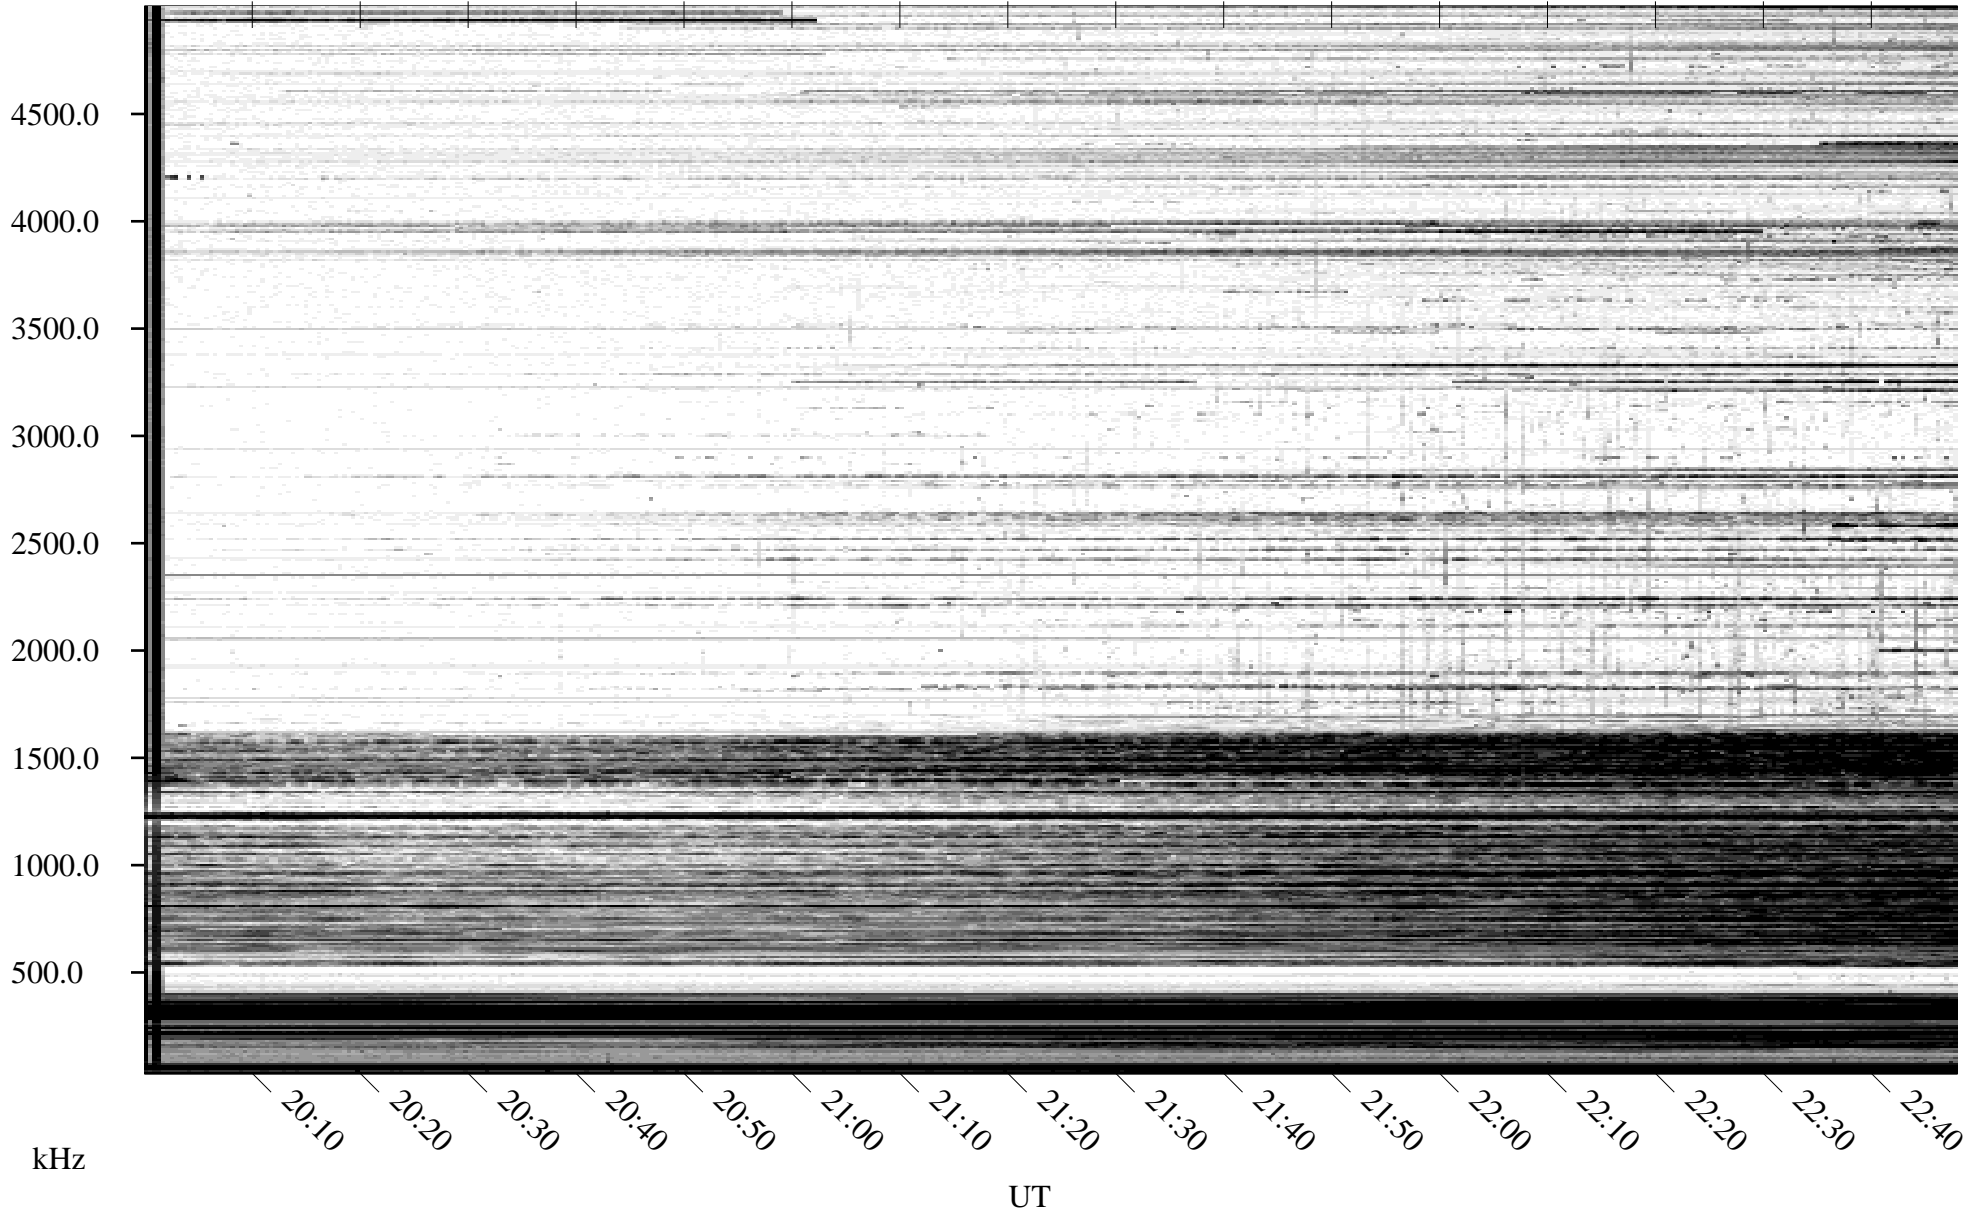

11/02/2010 Churchill, Manitoba

Linear Scale Black = 161 White = 15

ch10306l.r00SUm max_12

Page 1

11/02/2010 Churchill, Manitoba

Linear Scale Black = 161 White = 15

ch10306l.r00SUm max_12

Page 2

11/03/2010 Churchill, Manitoba

Linear Scale Black = 161 White = 15

ch10306l.r00SUm max_12

Page 3

11/03/2010 Churchill, Manitoba

Linear Scale Black = 161 White = 15

ch10306l.r00SUm max_12

Page 4

11/03/2010 Churchill, Manitoba

Linear Scale Black = 161 White = 15

ch10306l.r00SUm max_12

Page 5

11/03/2010 Churchill, Manitoba

Linear Scale Black = 161 White = 15

ch10306l.r00SUm max_12

Page 6

11/03/2010 Churchill, Manitoba

Linear Scale Black = 161 White = 15

ch10306l.r00SUm max_12

Page 7

11/03/2010 Churchill, Manitoba

Linear Scale Black = 161 White = 15

ch10306l.r00SUm max_12

Page 8