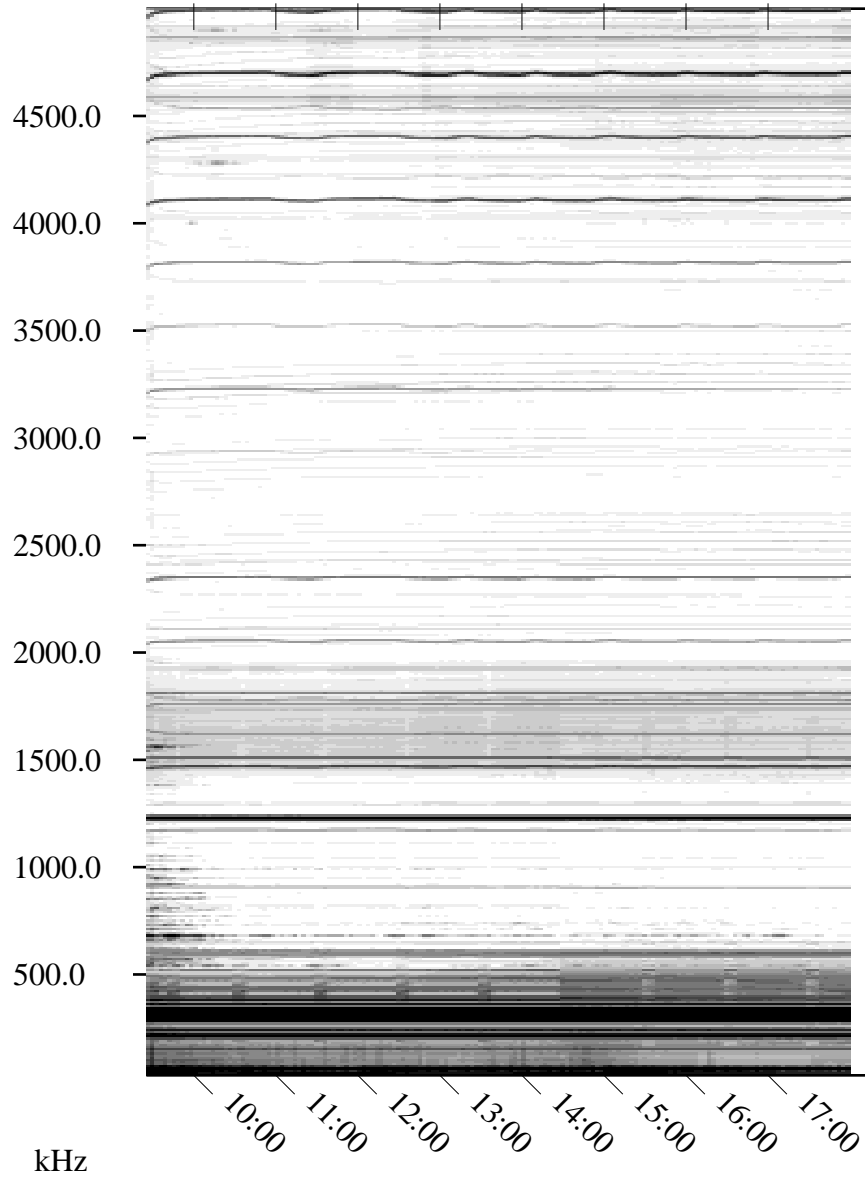

# 06/30/2010 Churchill, Manitoba

Linear Scale    Black = 161    White = 15

ch101811.r00SUa ave\_95

Page 1

UT