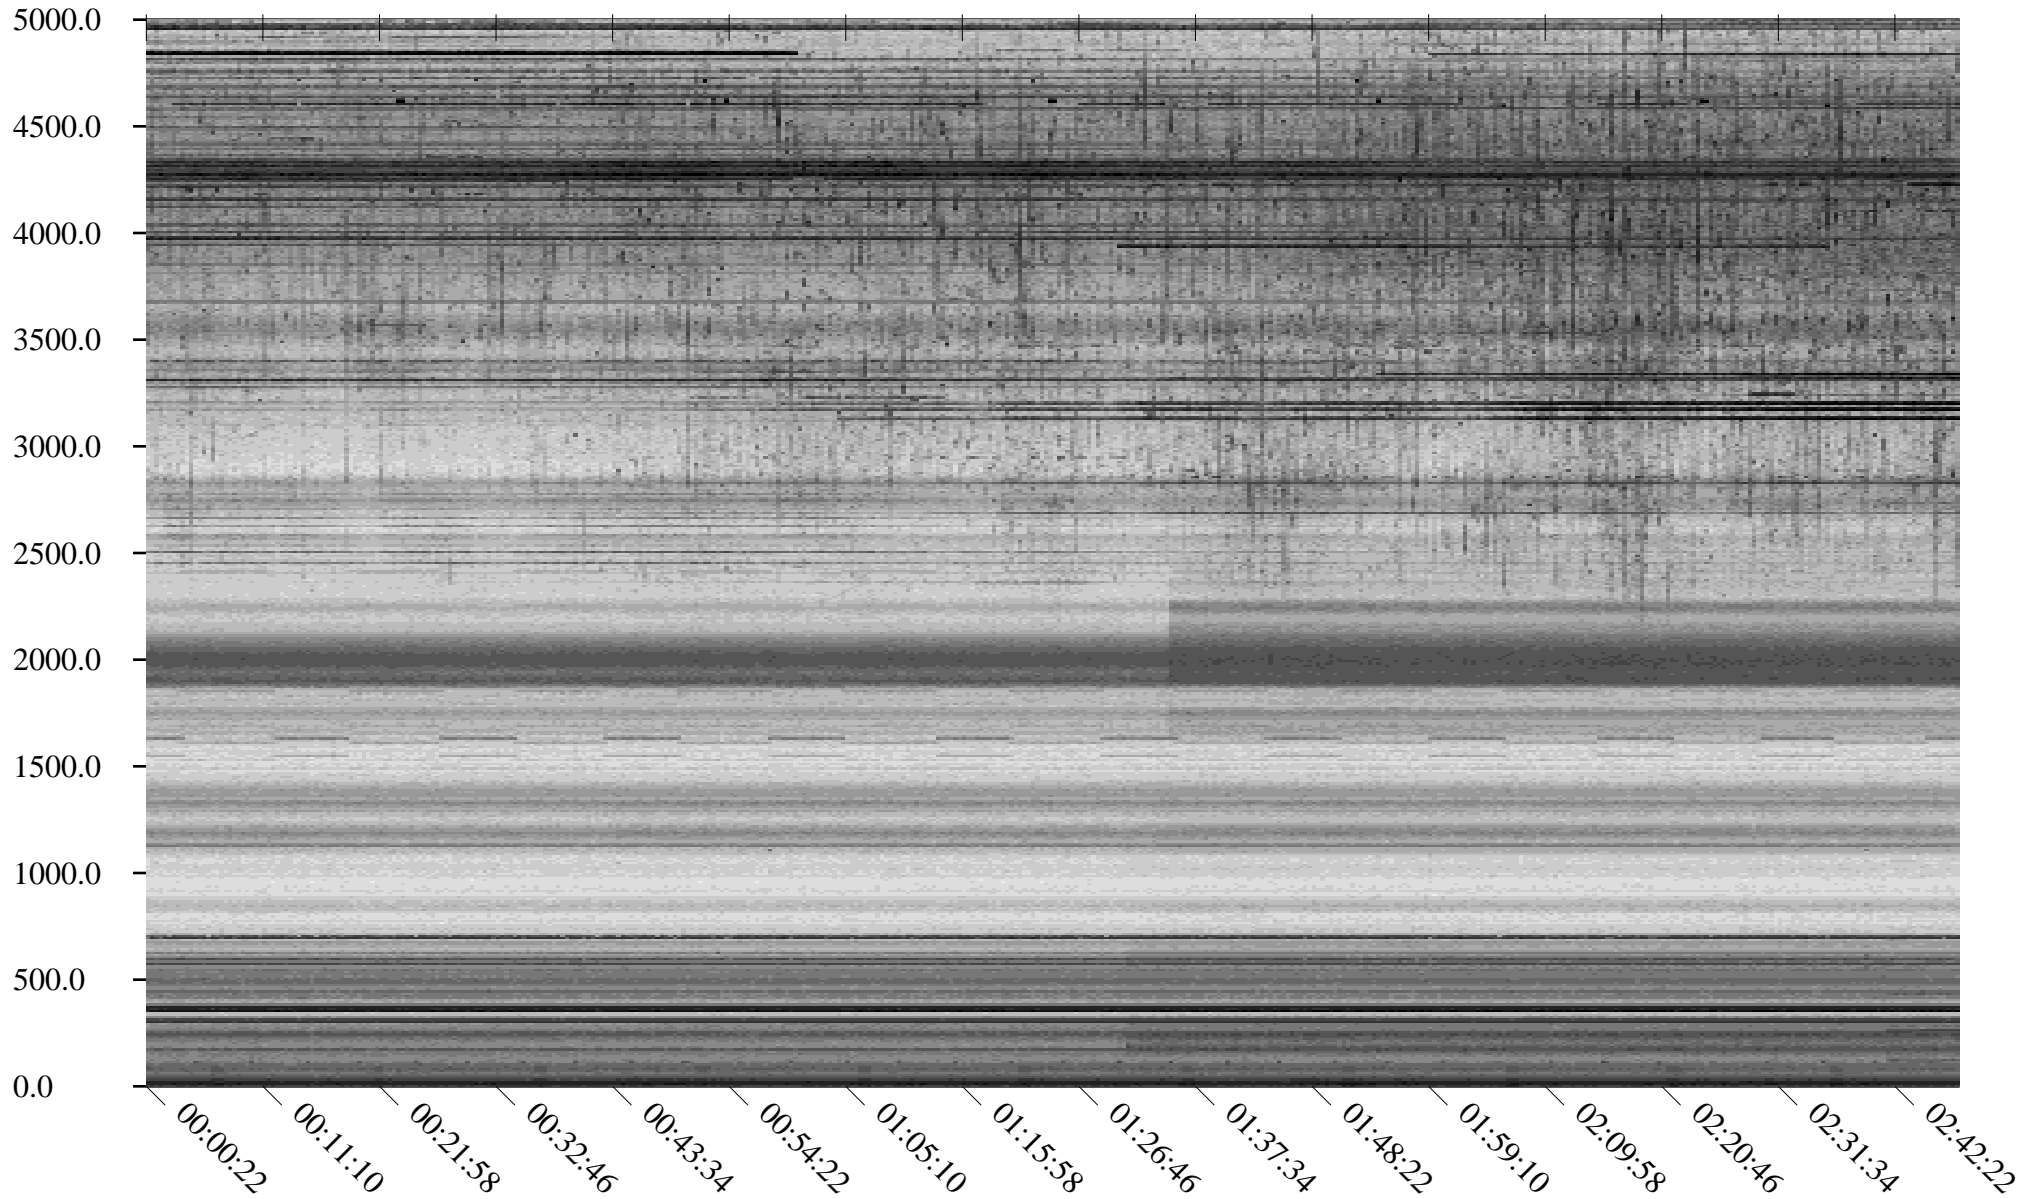

South Pole, day

74

2010

Linear Scale    Black = 175    White = 25

Page 1

South Pole, day

74

2010

Linear Scale Black = 175 White = 25

Page 2

South Pole, day

74

2010

Linear Scale    Black = 175    White = 25

Page 3

South Pole, day

74

2010

Linear Scale Black = 175 White = 25

Page 4

South Pole, day

74

2010

Linear Scale    Black = 175    White = 25

Page 5

South Pole, day

74

2010

Linear Scale    Black = 175    White = 25

South Pole, day

74

2010