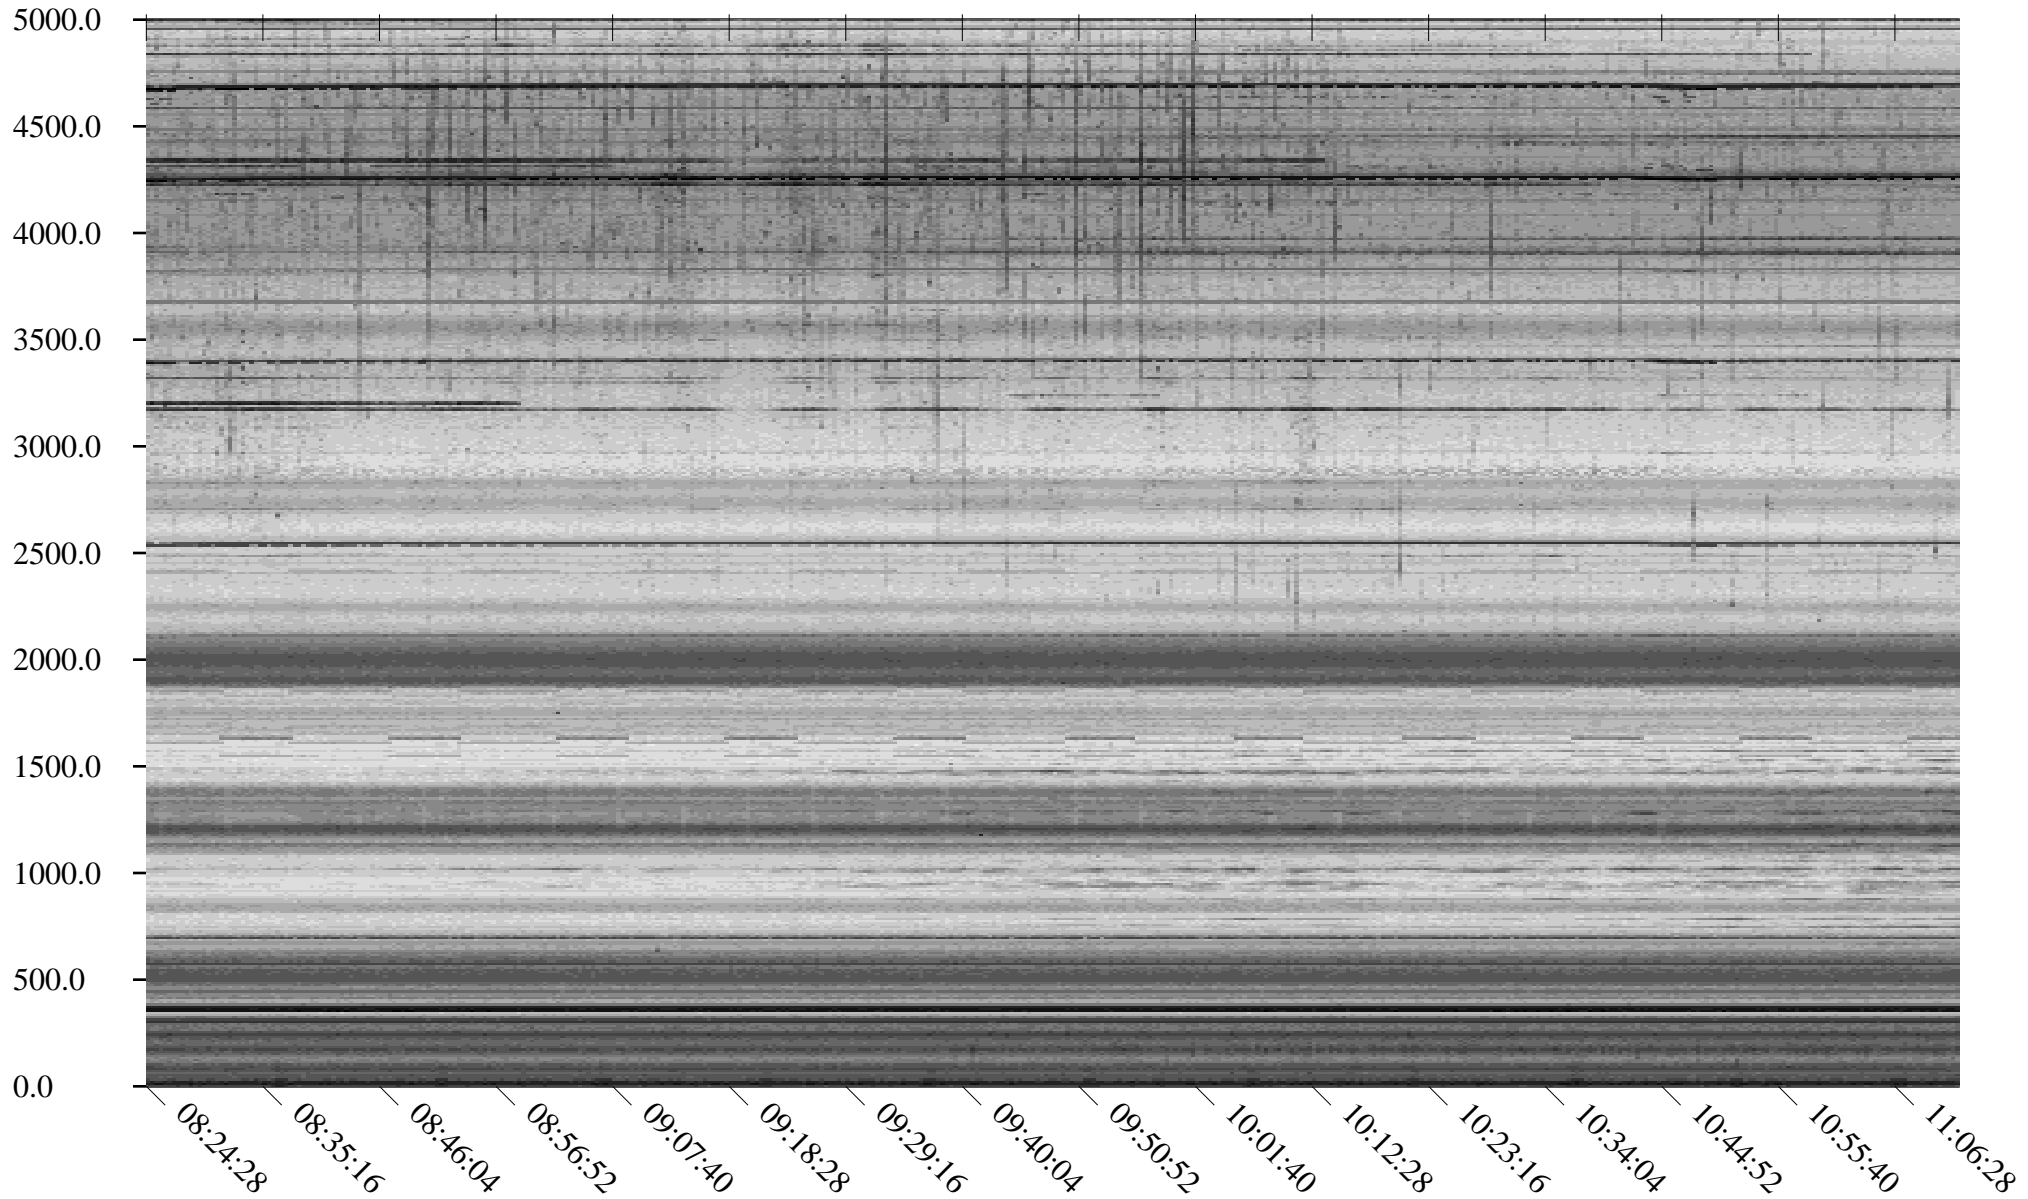

South Pole, day

80

2010

Linear Scale

Black = 175

White = 25

Page 1

South Pole, day

80

2010

Linear Scale    Black = 175    White = 25

South Pole, day

80

2010

Linear Scale Black = 175 White = 25

Page 3

South Pole, day

80

2010

Linear Scale    Black = 175    White = 25

Page 4

South Pole, day

80

2010

Linear Scale Black = 175 White = 25

Page 5

South Pole, day

80

2010

Linear Scale    Black = 175    White = 25

Page 6

South Pole, day