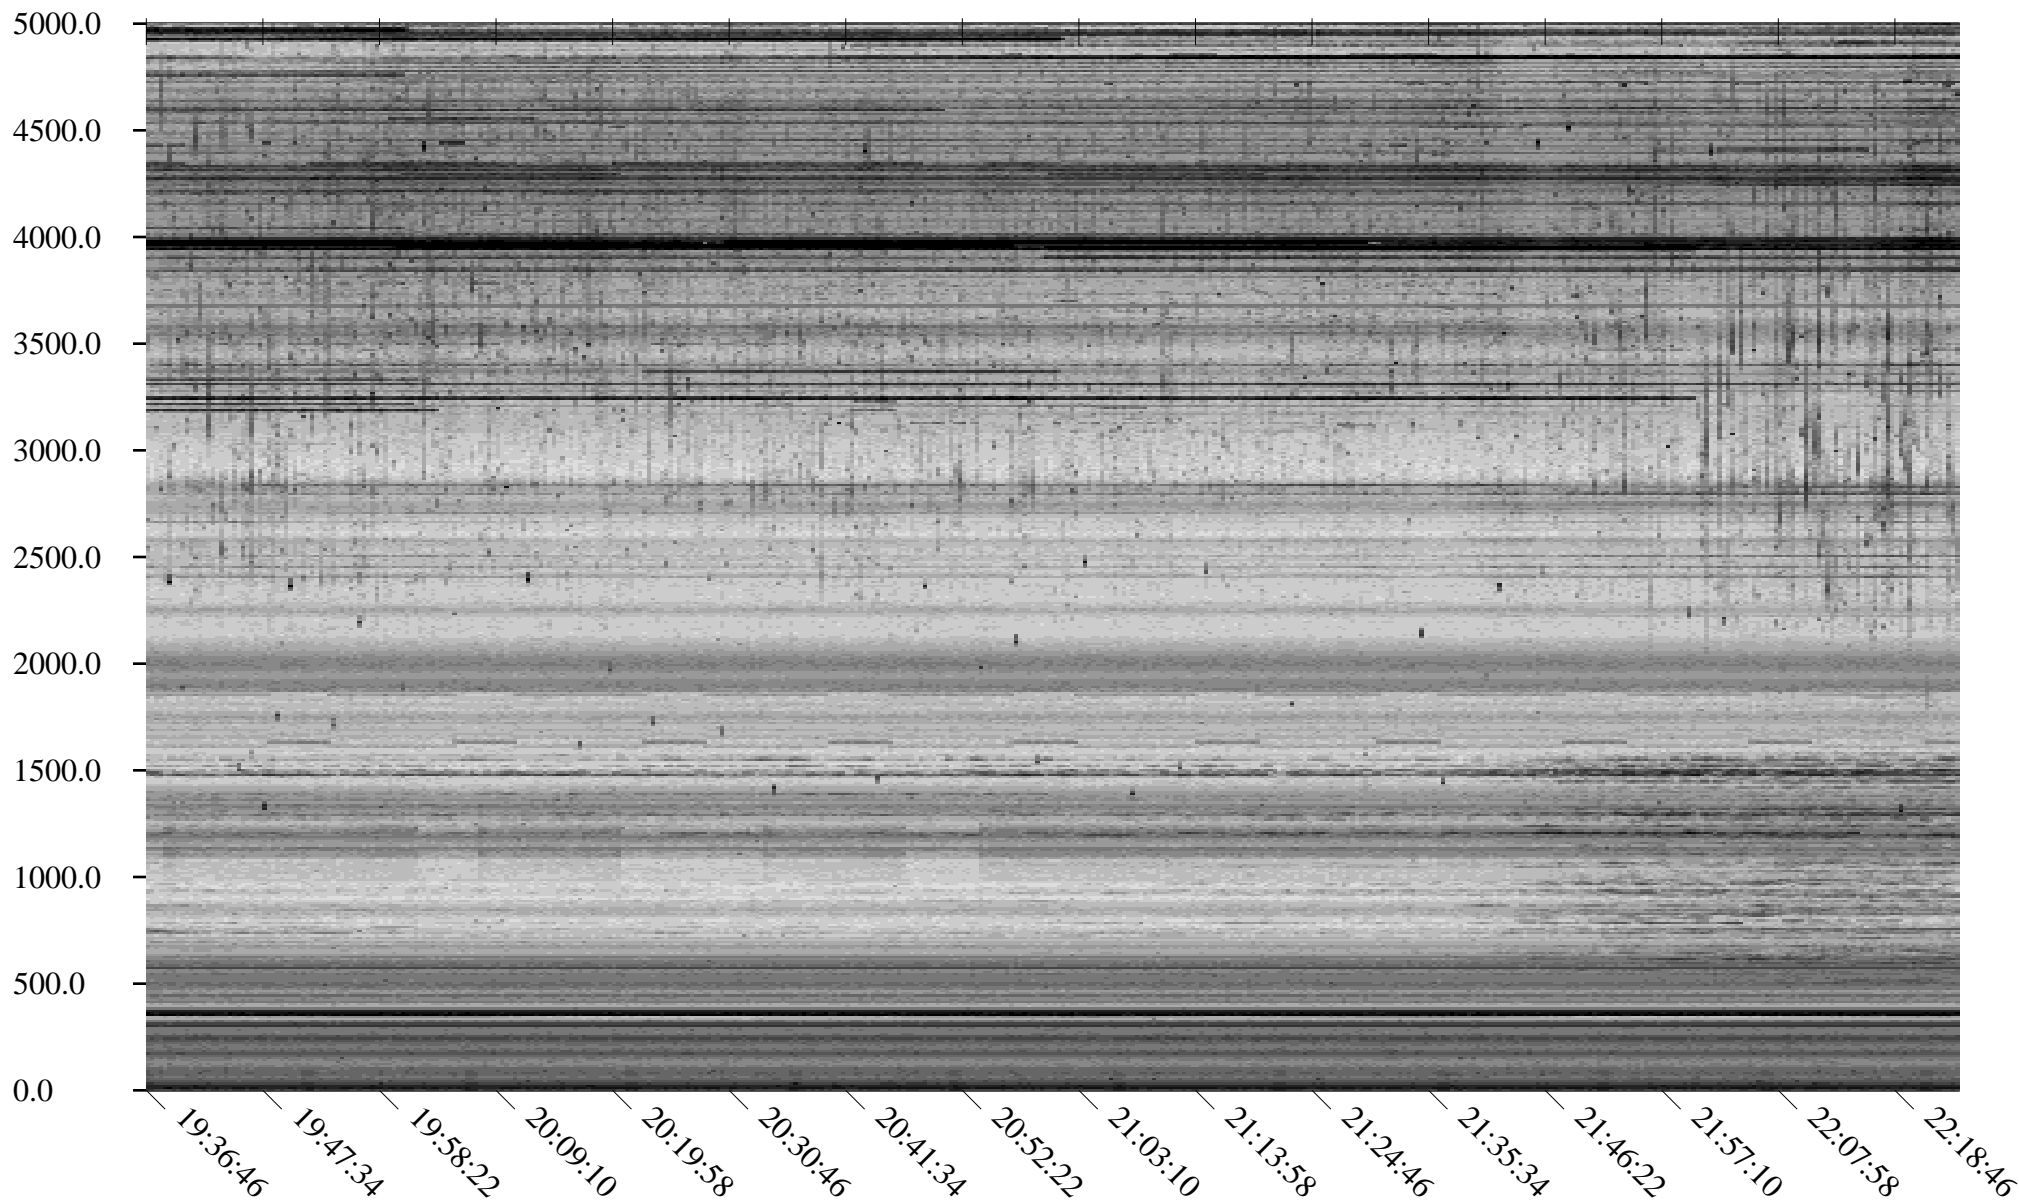

South Pole, day

85

2010

Linear Scale    Black = 175    White = 25

Page 1

South Pole, day

85

2010

Page 5

South Pole, day

85

2010

Linear Scale    Black = 175    White = 25

Page 6

South Pole, day

85

2010

Linear Scale    Black = 175    White = 25

Page 7

South Pole, day

85

2010

Linear Scale    Black = 175    White = 25

Page 8

South Pole, day

85

2010

Linear Scale Black = 175 White = 25

Page 9