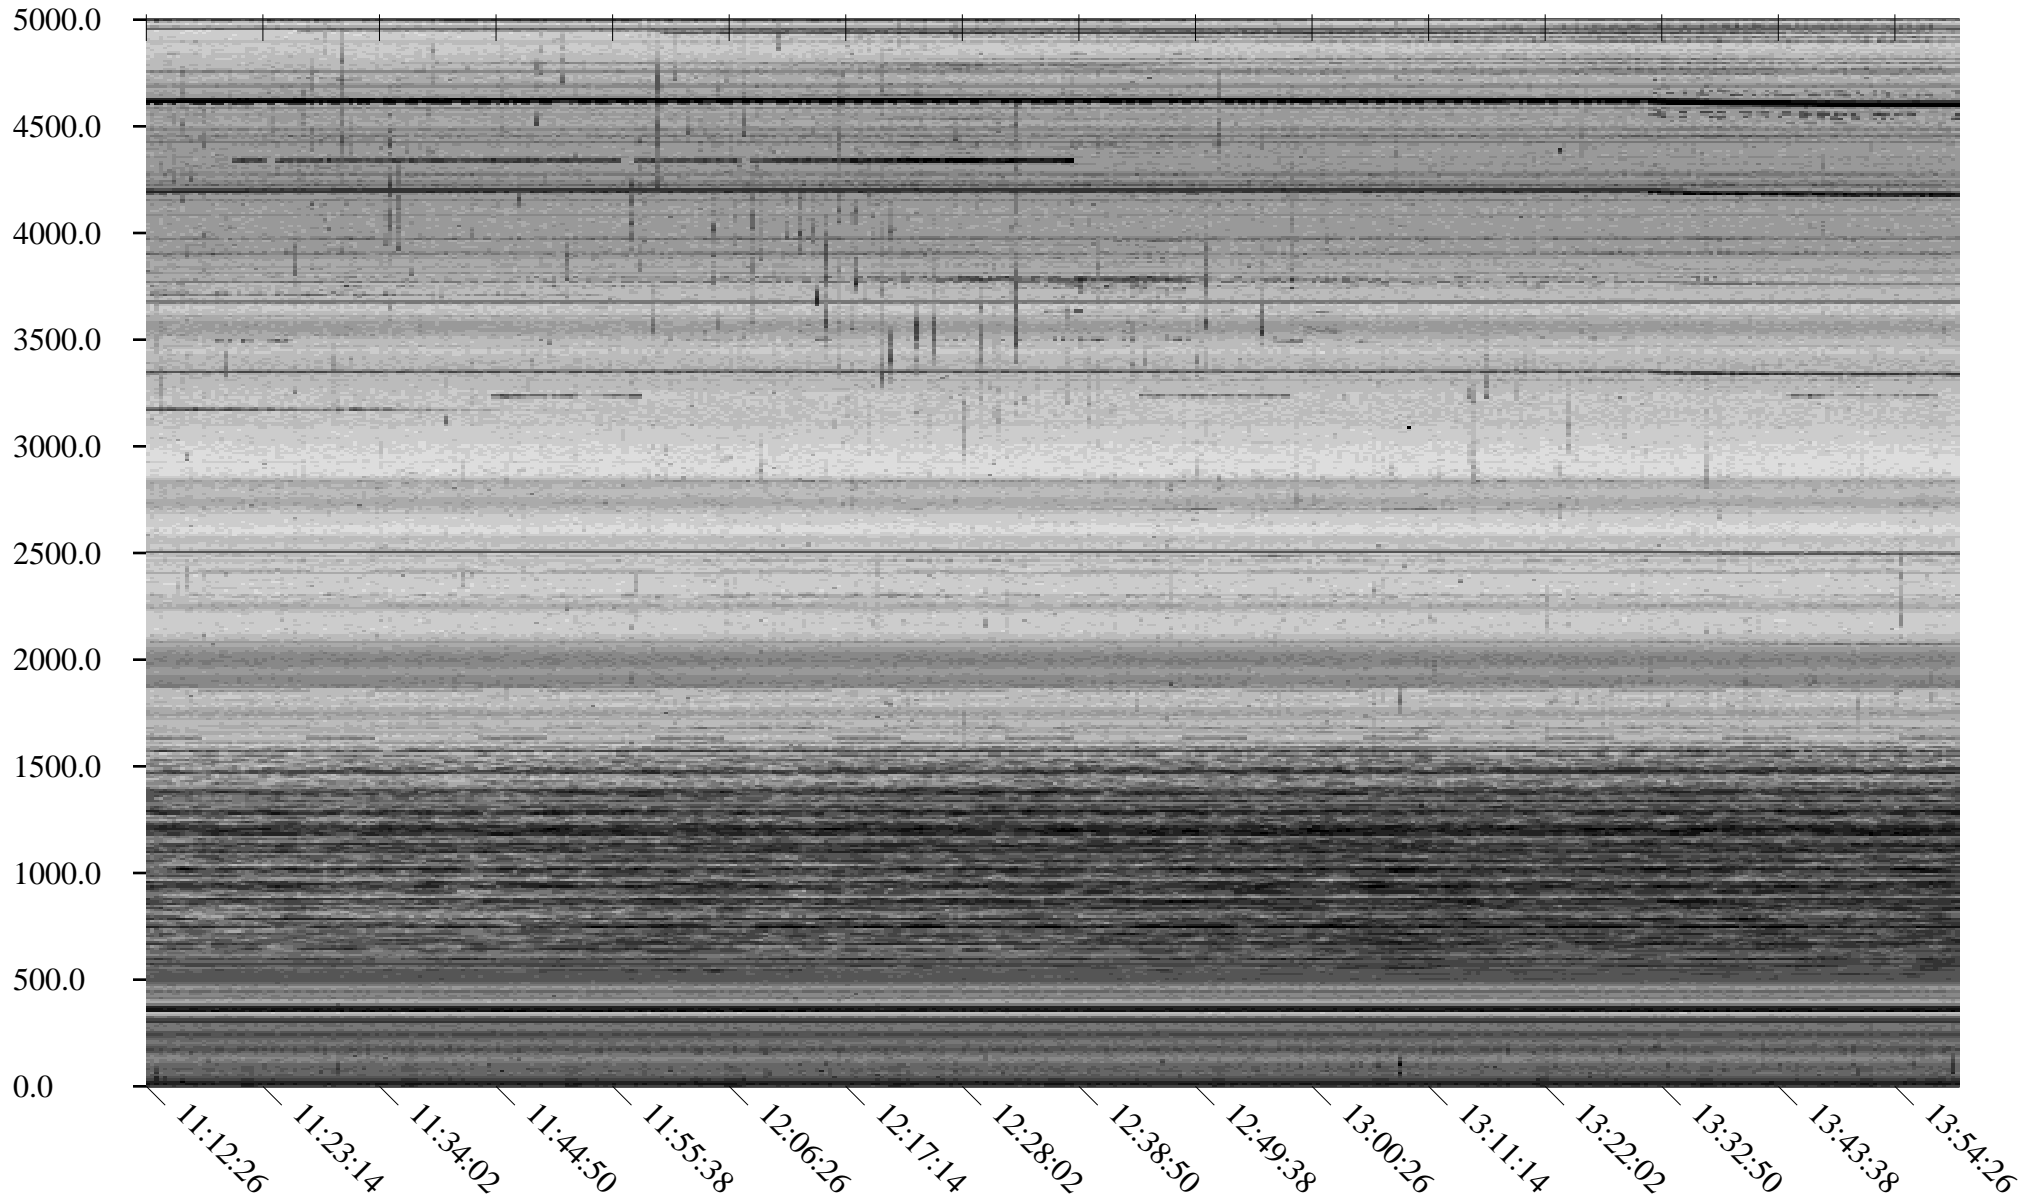

South Pole, day

86

2010

Linear Scale Black = 175 White = 25

Page 1

South Pole, day

86

2010

Linear Scale    Black = 175    White = 25

Page 2

South Pole, day

86

2010

Linear Scale Black = 175 White = 25

Page 3

South Pole, day

86

2010

Linear Scale    Black = 175    White = 25

Page 4

South Pole, day

86

2010

Linear Scale Black = 175 White = 25

South Pole, day

86

2010

Linear Scale Black = 175 White = 25

Page 6

South Pole, day

86

2010