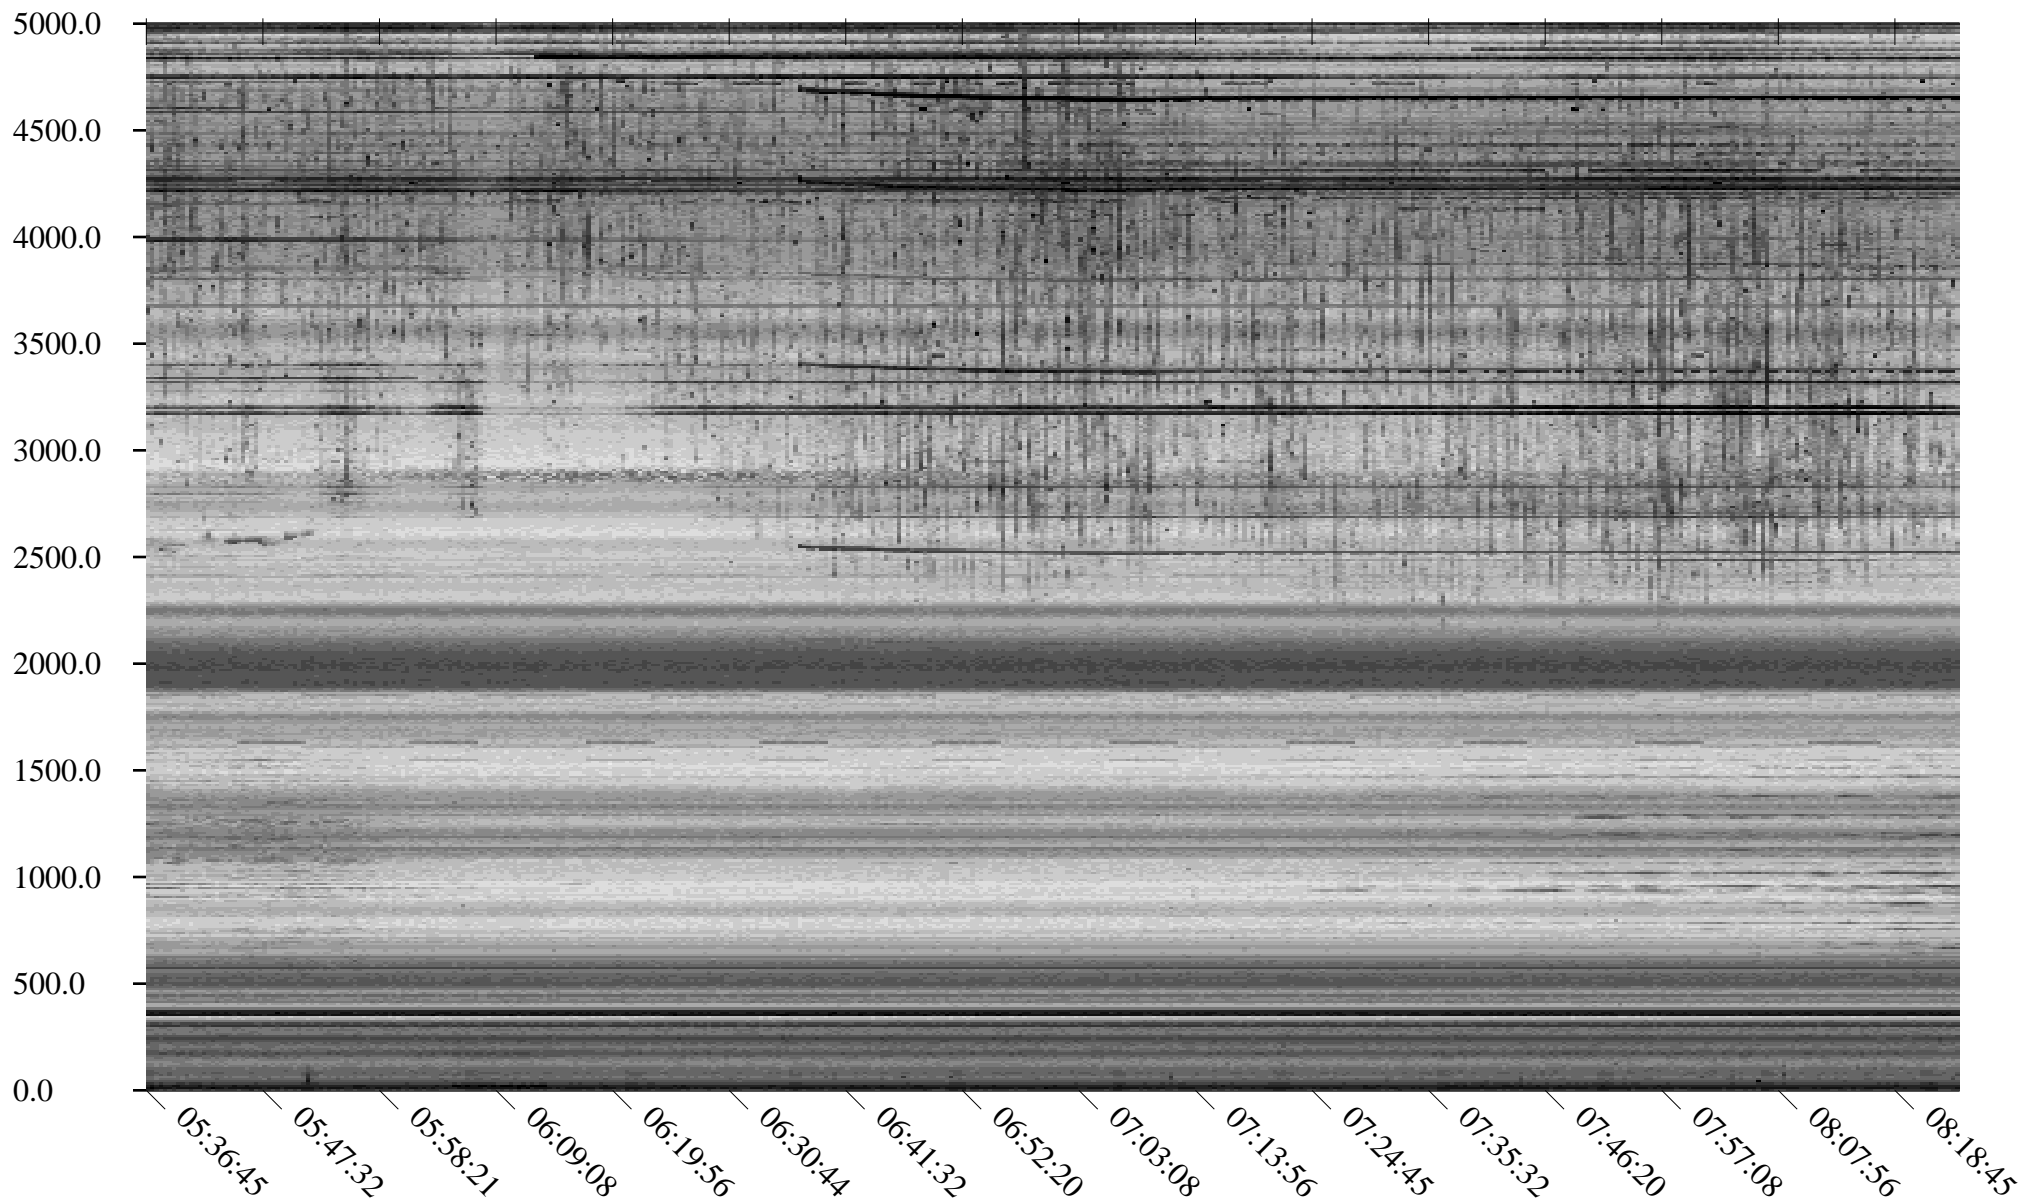

South Pole, day

90

2010

Linear Scale    Black = 175    White = 25

Page 1

South Pole, day

90

2010

Linear Scale Black = 175 White = 25

South Pole, day

90

2010

Linear Scale Black = 175 White = 25

Page 3

South Pole, day

90

2010

Linear Scale Black = 175 White = 25

Page 4

South Pole, day

90

2010

Linear Scale    Black = 175    White = 25

Page 5

South Pole, day

90

2010

Linear Scale Black = 175 White = 25

Page 6

South Pole, day

90

2010