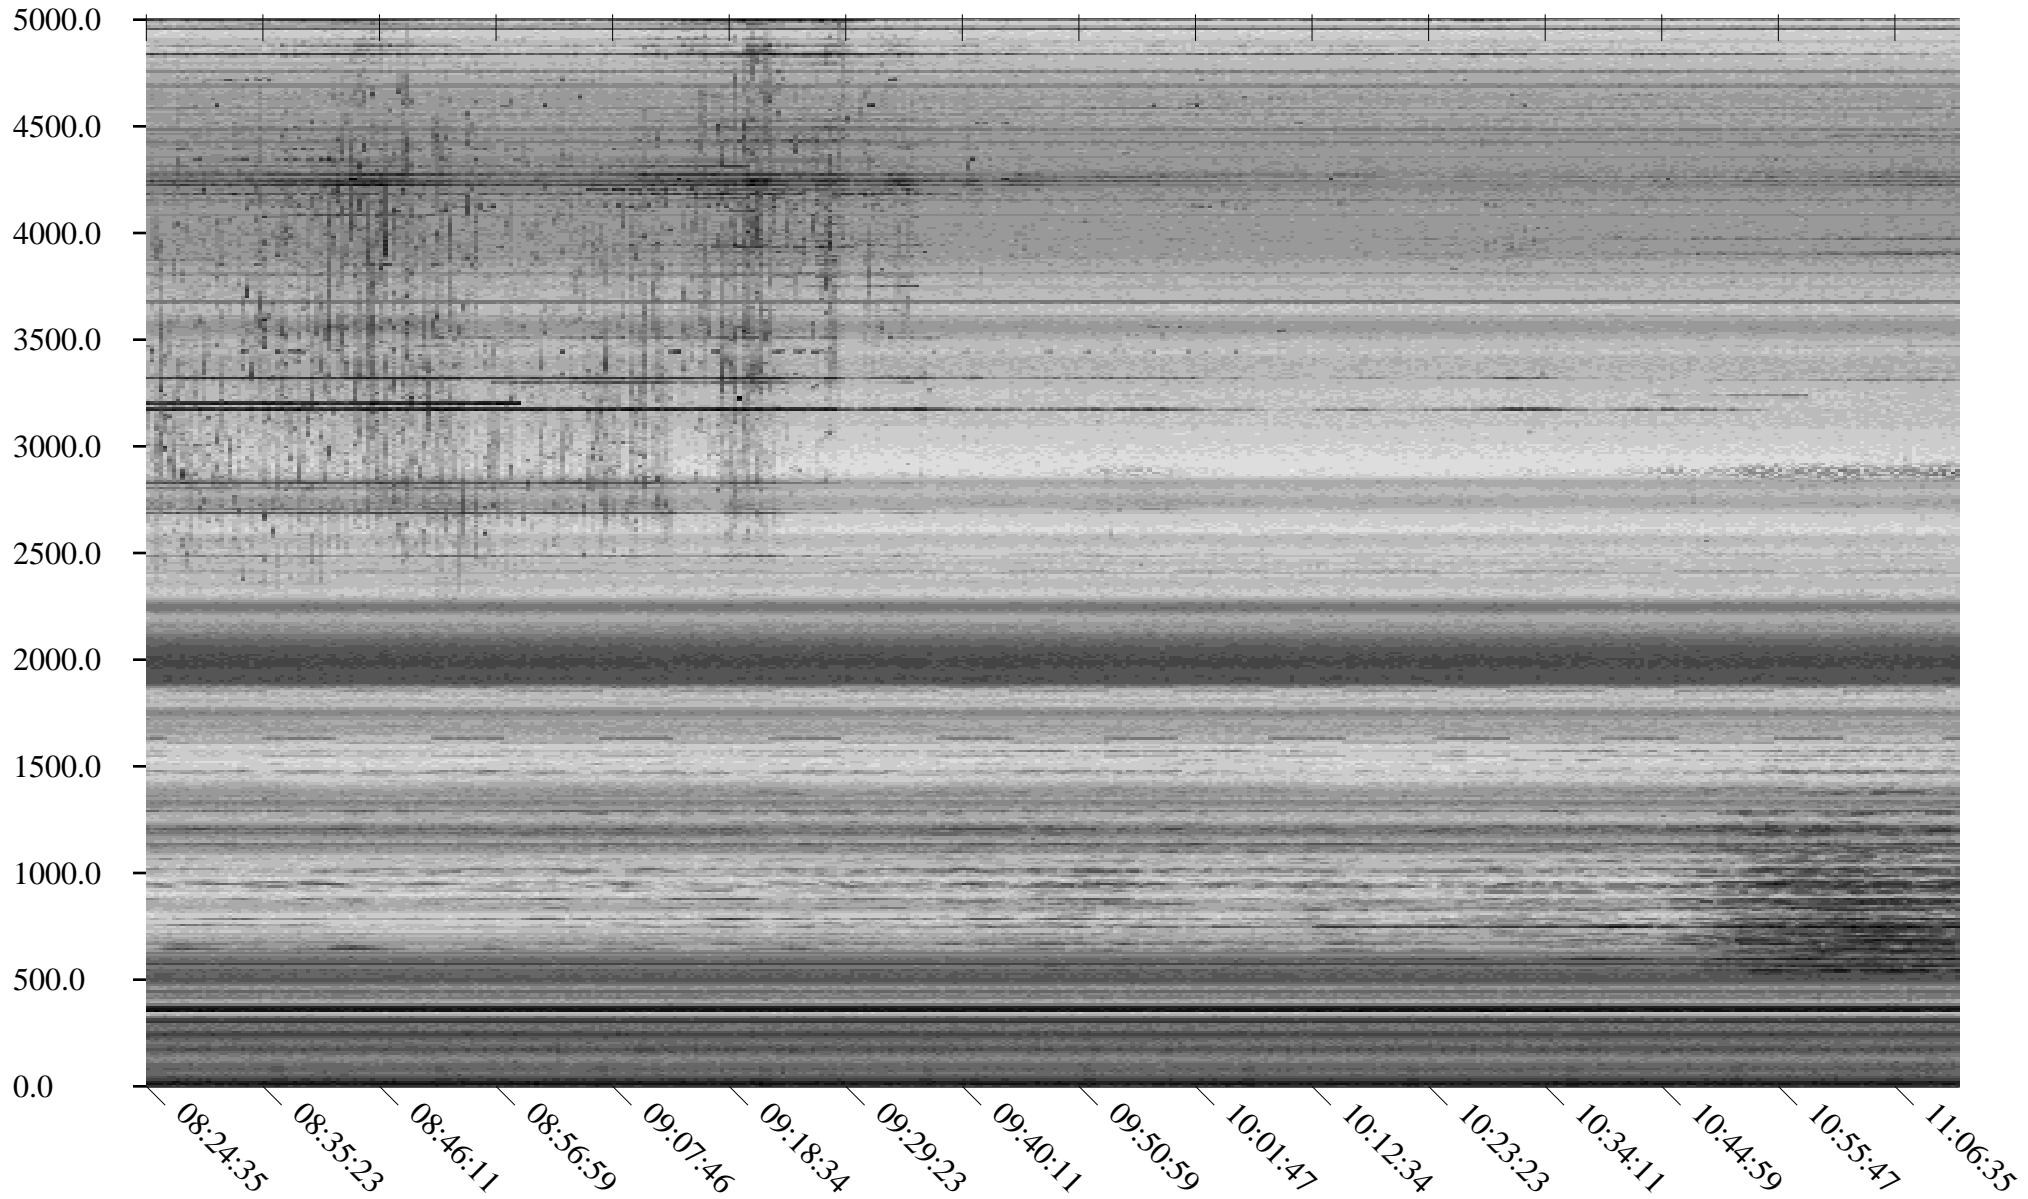

South Pole, day

91

2010

Linear Scale    Black = 175    White = 25

Page 1

South Pole, day

91

2010

Linear Scale Black = 175 White = 25

South Pole, day

91

2010

Linear Scale Black = 175 White = 25

Page 3

South Pole, day

91

2010

Linear Scale Black = 175 White = 25

Page 4

South Pole, day

91

2010

Linear Scale    Black = 175    White = 25

Page 5

South Pole, day

91

2010

Linear Scale Black = 175 White = 25

South Pole, day

91

2010

Linear Scale    Black = 175    White = 25