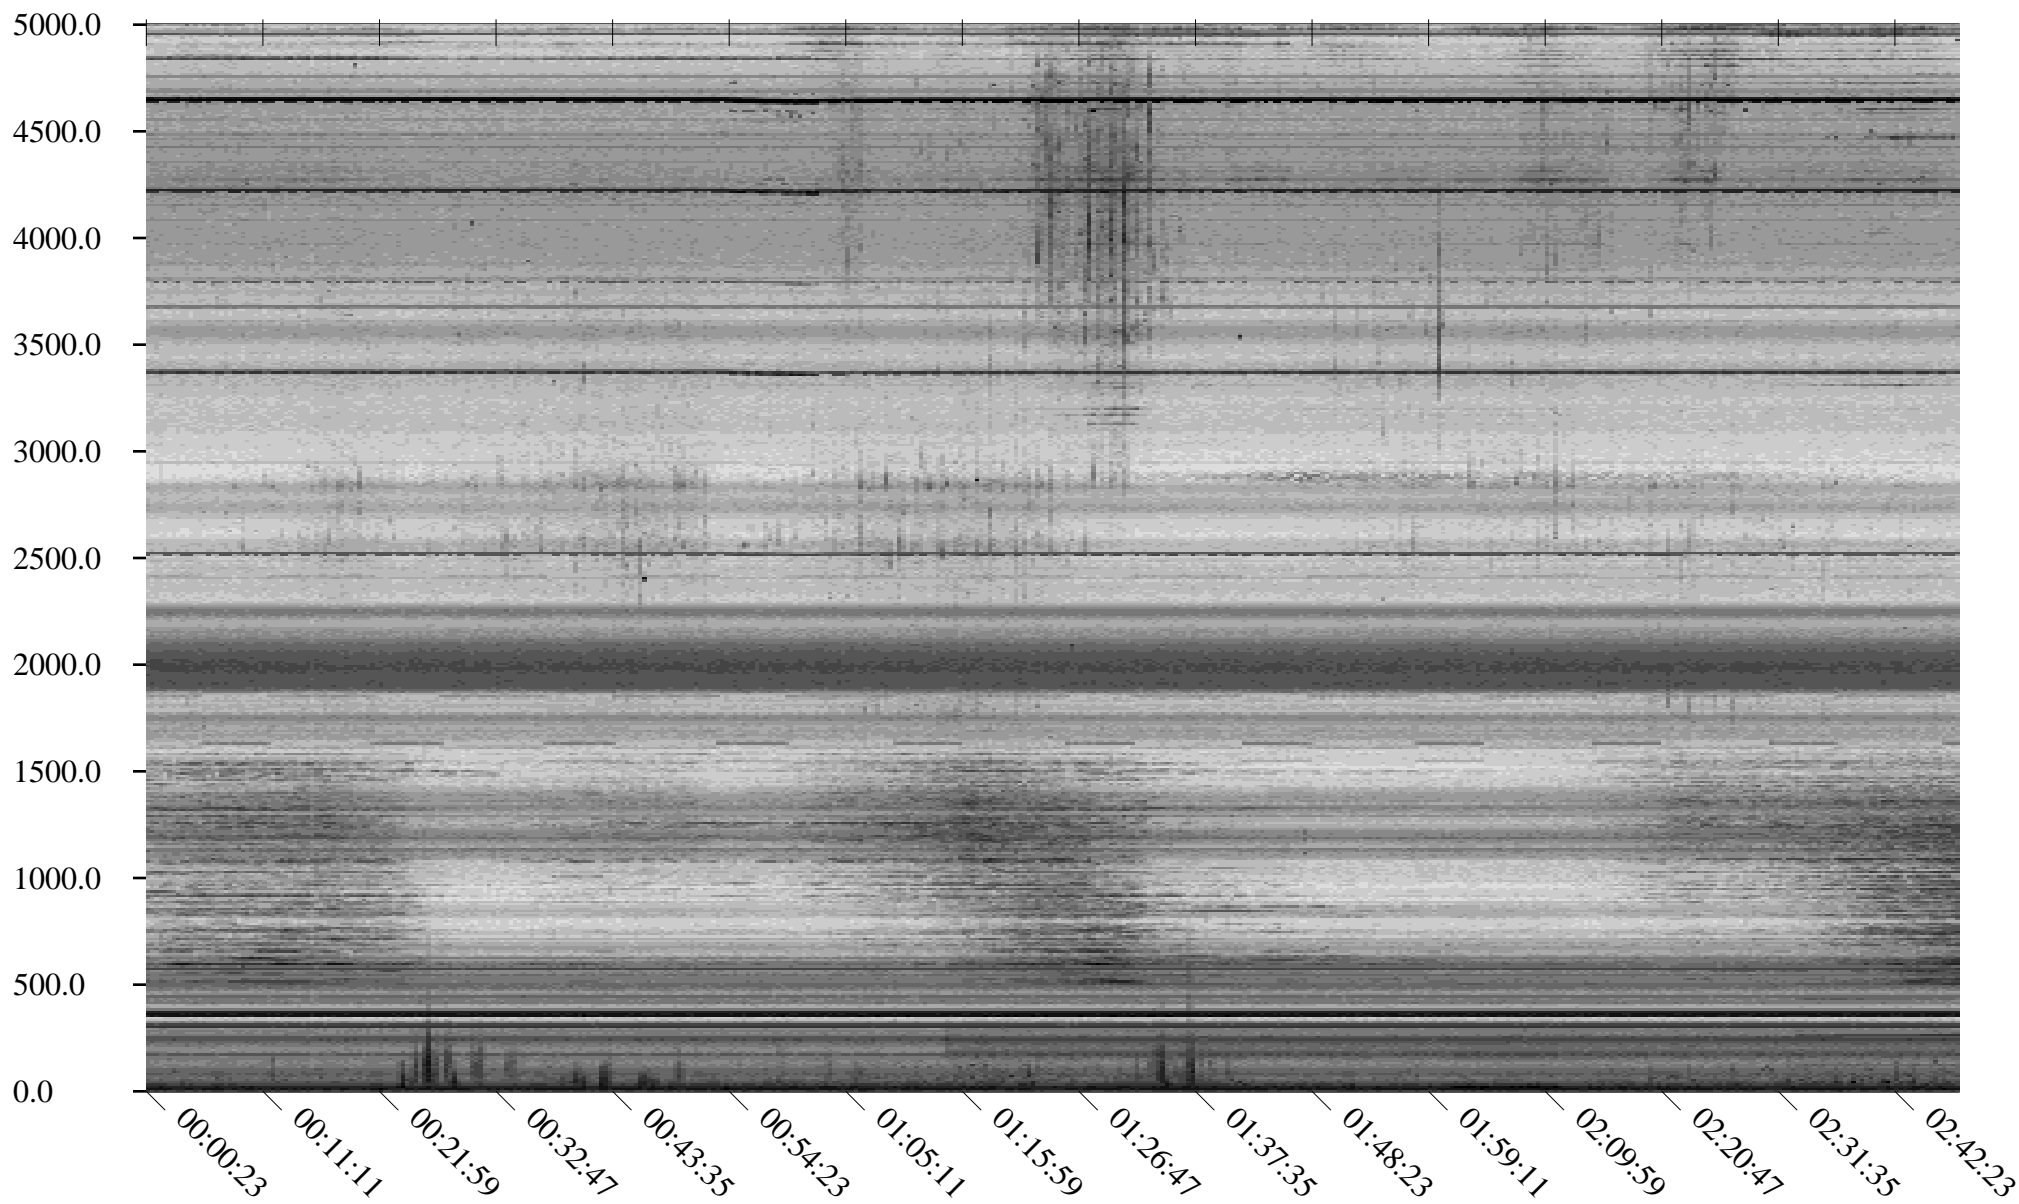

South Pole, day

91

2010

Linear Scale    Black = 175    White = 25

Page 1

South Pole, day

91

2010

Linear Scale Black = 175 White = 25

South Pole, day

91

2010

Linear Scale Black = 175 White = 25

Page 3

South Pole, day

91

2010

Linear Scale Black = 175 White = 25

Page 4

South Pole, day

91

2010

Linear Scale    Black = 175    White = 25

Page 5

South Pole, day

91

2010

Linear Scale Black = 175 White = 25

South Pole, day

91

2010

Linear Scale    Black = 175    White = 25