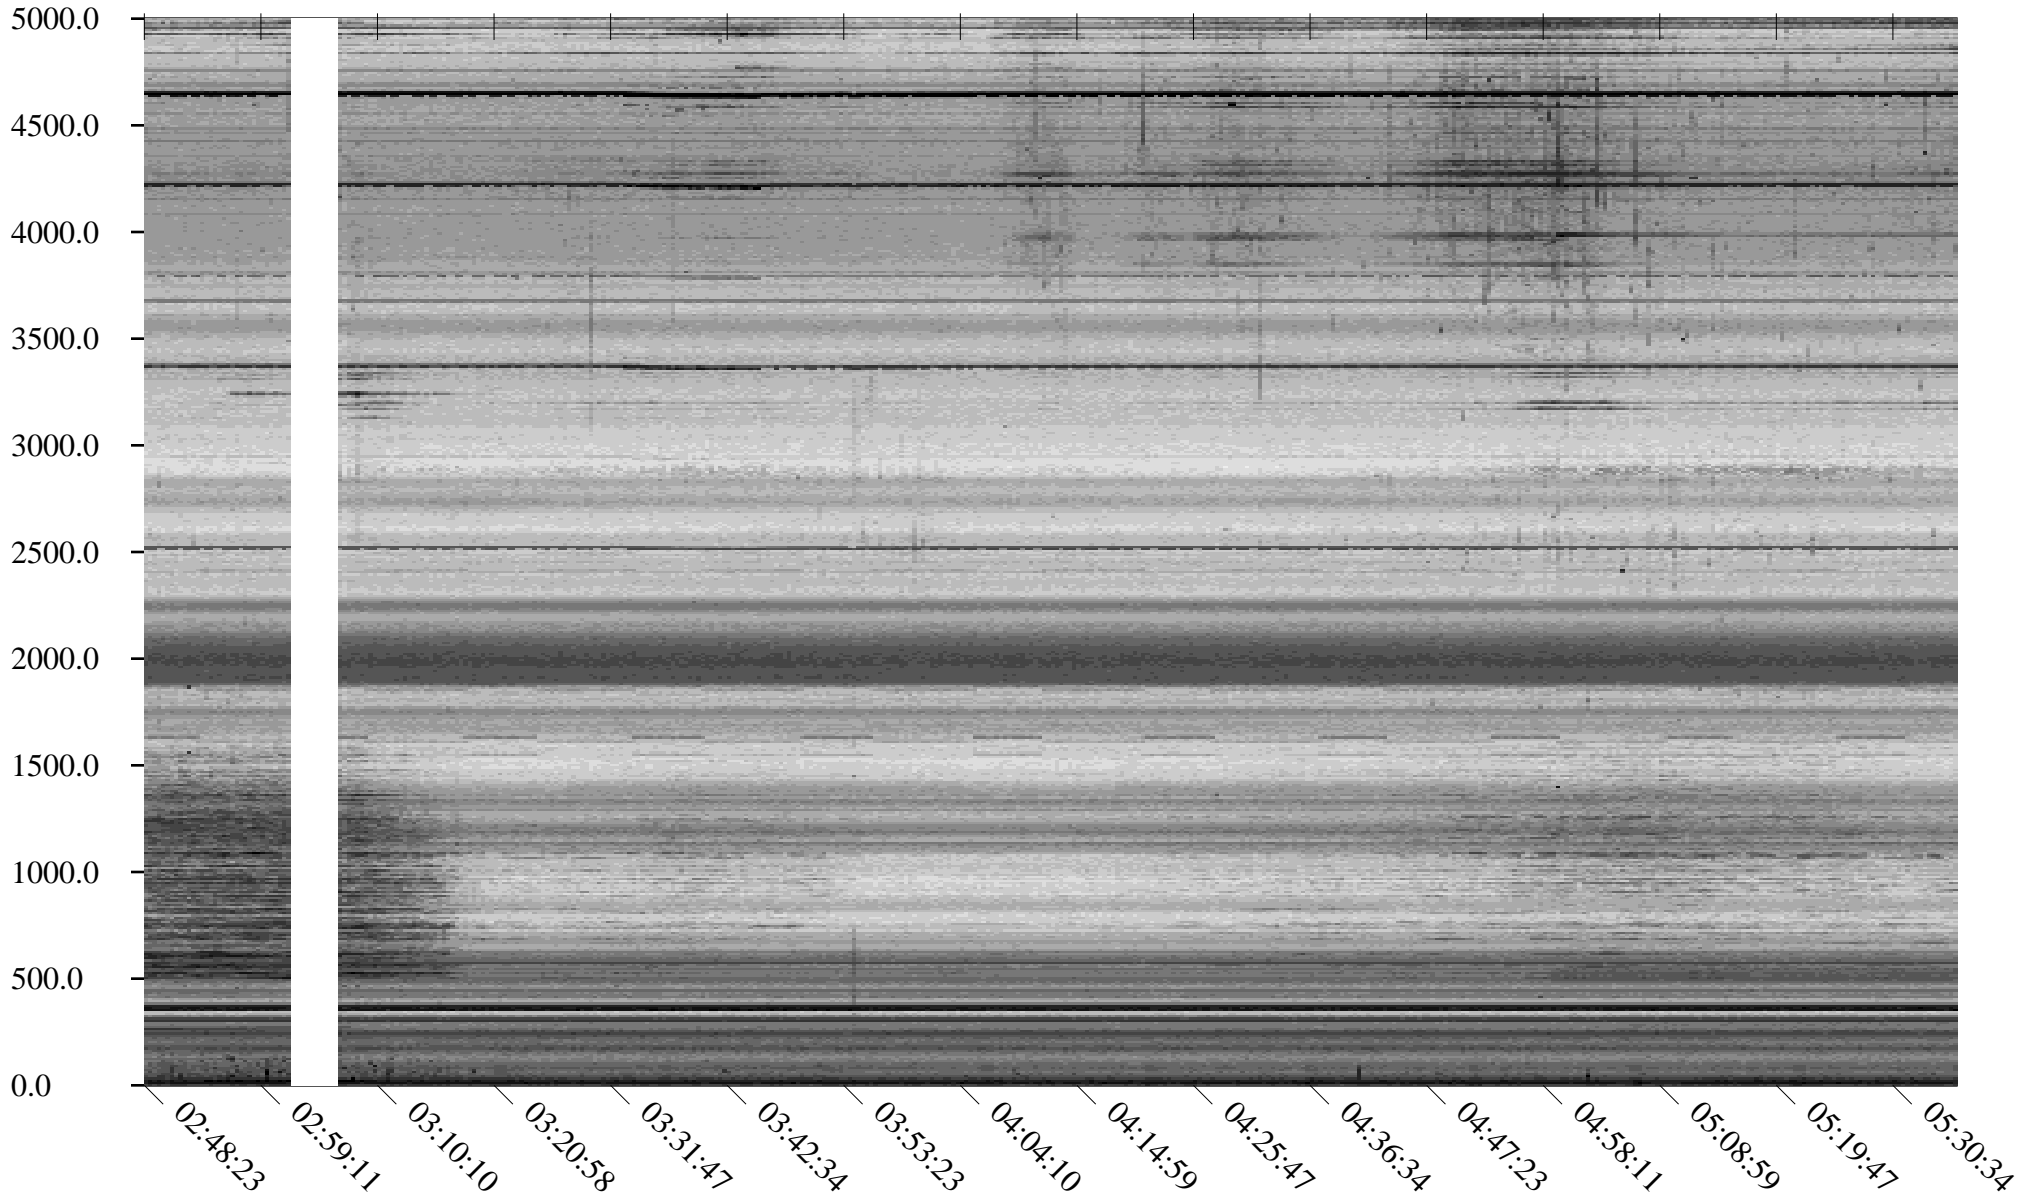

South Pole, day

91

2010

Linear Scale    Black = 175    White = 25

Page 1

South Pole, day

91

2010

Linear Scale Black = 175 White = 25

South Pole, day

91

2010

Linear Scale Black = 175 White = 25

Page 3

South Pole, day

91

2010

Linear Scale Black = 175 White = 25

Page 4

South Pole, day

91

2010

Linear Scale    Black = 175    White = 25

Page 5

South Pole, day

91

2010

Linear Scale Black = 175 White = 25

South Pole, day

91

2010

Linear Scale    Black = 175    White = 25