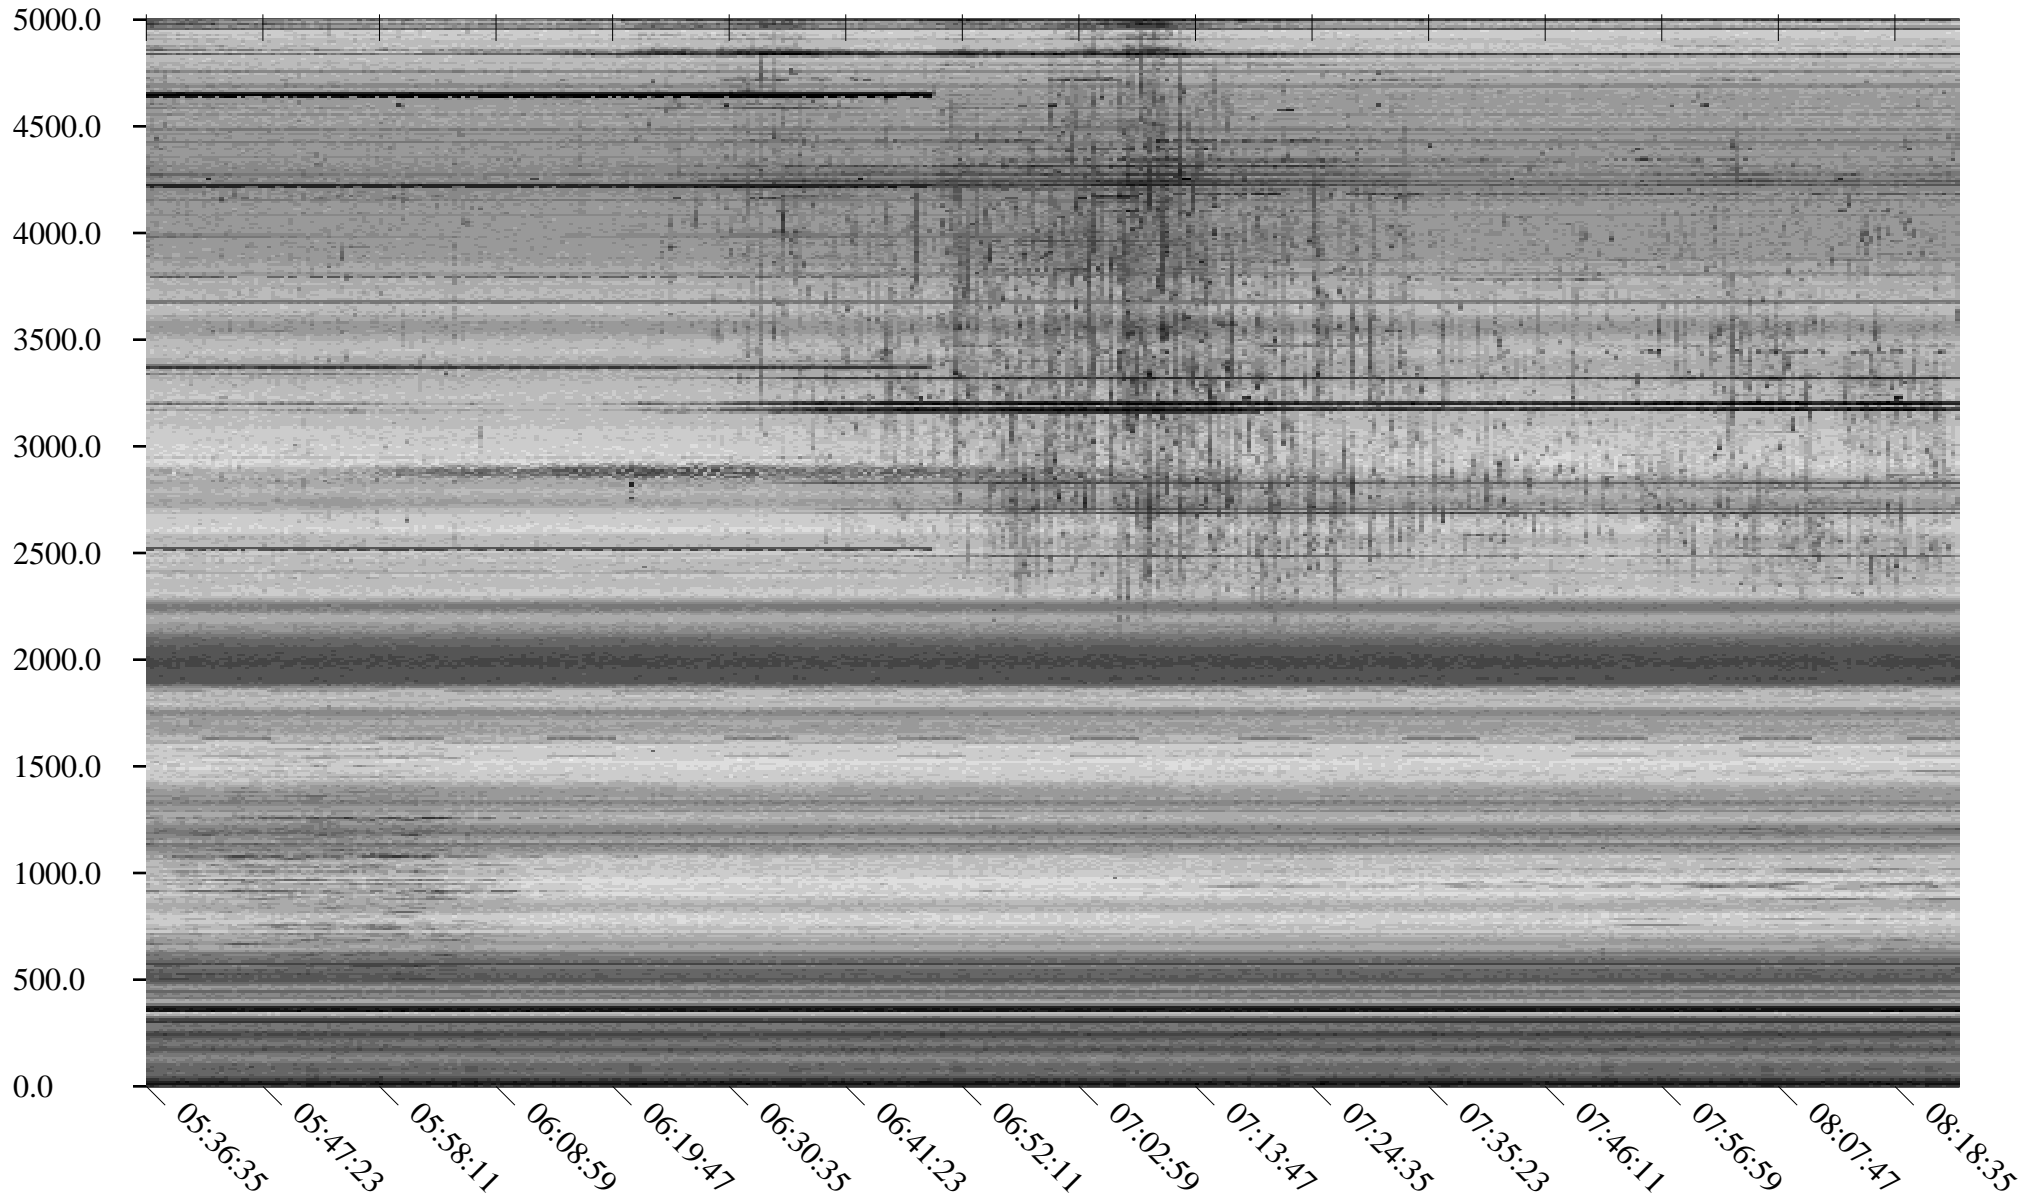

South Pole, day

91

2010

Linear Scale    Black = 175    White = 25

Page 1

South Pole, day

91

2010

Linear Scale Black = 175 White = 25

South Pole, day

91

2010

Linear Scale Black = 175 White = 25

Page 3

South Pole, day

91

2010

Linear Scale Black = 175 White = 25

Page 4

South Pole, day

91

2010

Linear Scale    Black = 175    White = 25

Page 5

South Pole, day

91

2010

Linear Scale Black = 175 White = 25

South Pole, day

91

2010

Linear Scale    Black = 175    White = 25