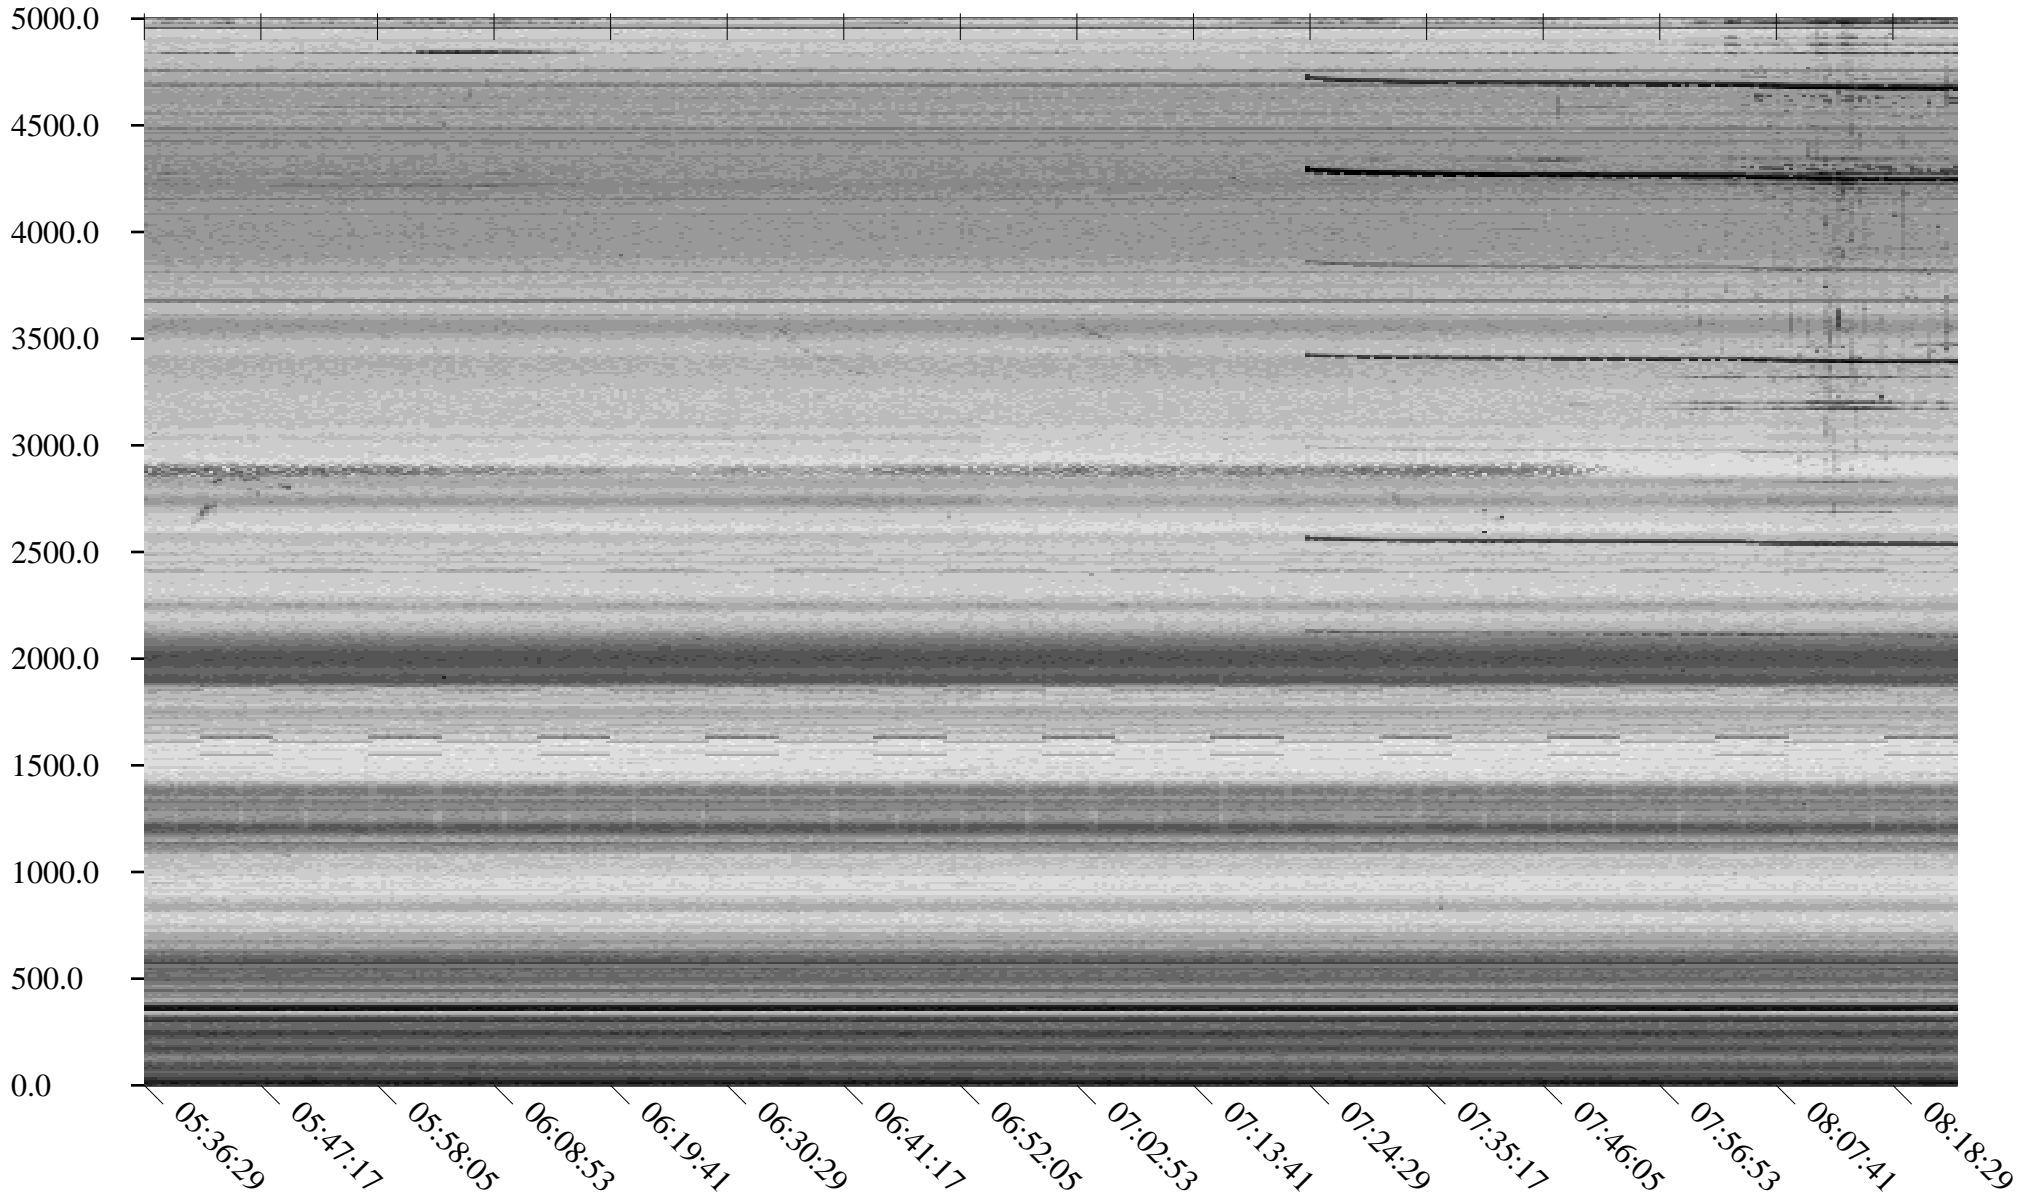

South Pole, day

94

2010

Linear Scale    Black = 175    White = 25

Page 1

South Pole, day

94

2010

Linear Scale Black = 175 White = 25

South Pole, day

94

2010

Linear Scale    Black = 175    White = 25

Page 3

South Pole, day

94

2010

Linear Scale    Black = 175    White = 25

Page 4

South Pole, day

94

2010

Linear Scale    Black = 175    White = 25

Page 5

South Pole, day

94

2010

Linear Scale    Black = 175    White = 25

Page 6

South Pole, day

94

2010