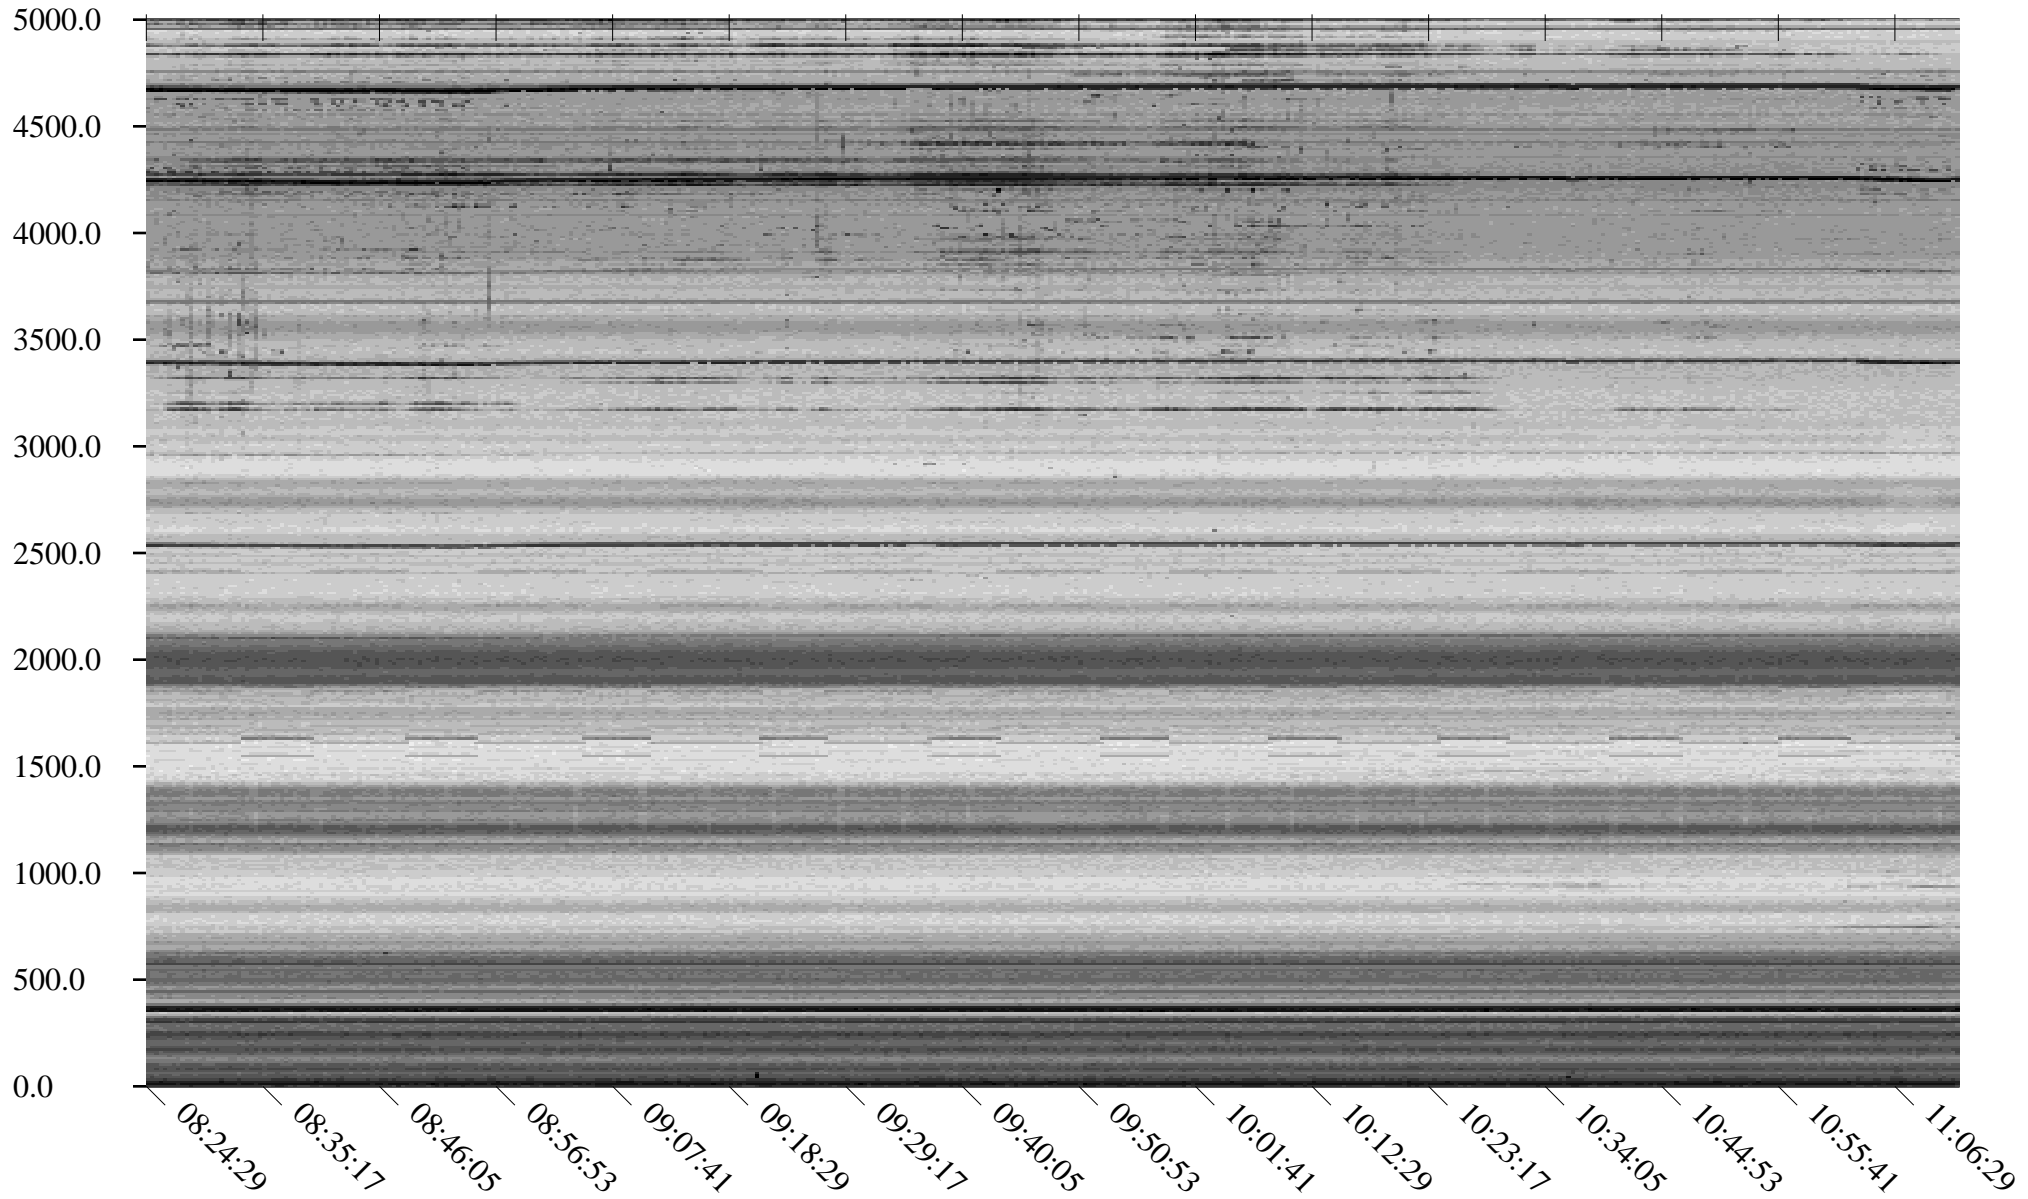

South Pole, day

94

2010

Linear Scale    Black = 175    White = 25

Page 1

South Pole, day

94

2010

Linear Scale Black = 175 White = 25

South Pole, day

94

2010

Linear Scale    Black = 175    White = 25

Page 3

South Pole, day

94

2010

Linear Scale    Black = 175    White = 25

Page 4

South Pole, day

94

2010

Linear Scale    Black = 175    White = 25

Page 5

South Pole, day

94

2010

Linear Scale    Black = 175    White = 25

Page 6

South Pole, day

94

2010