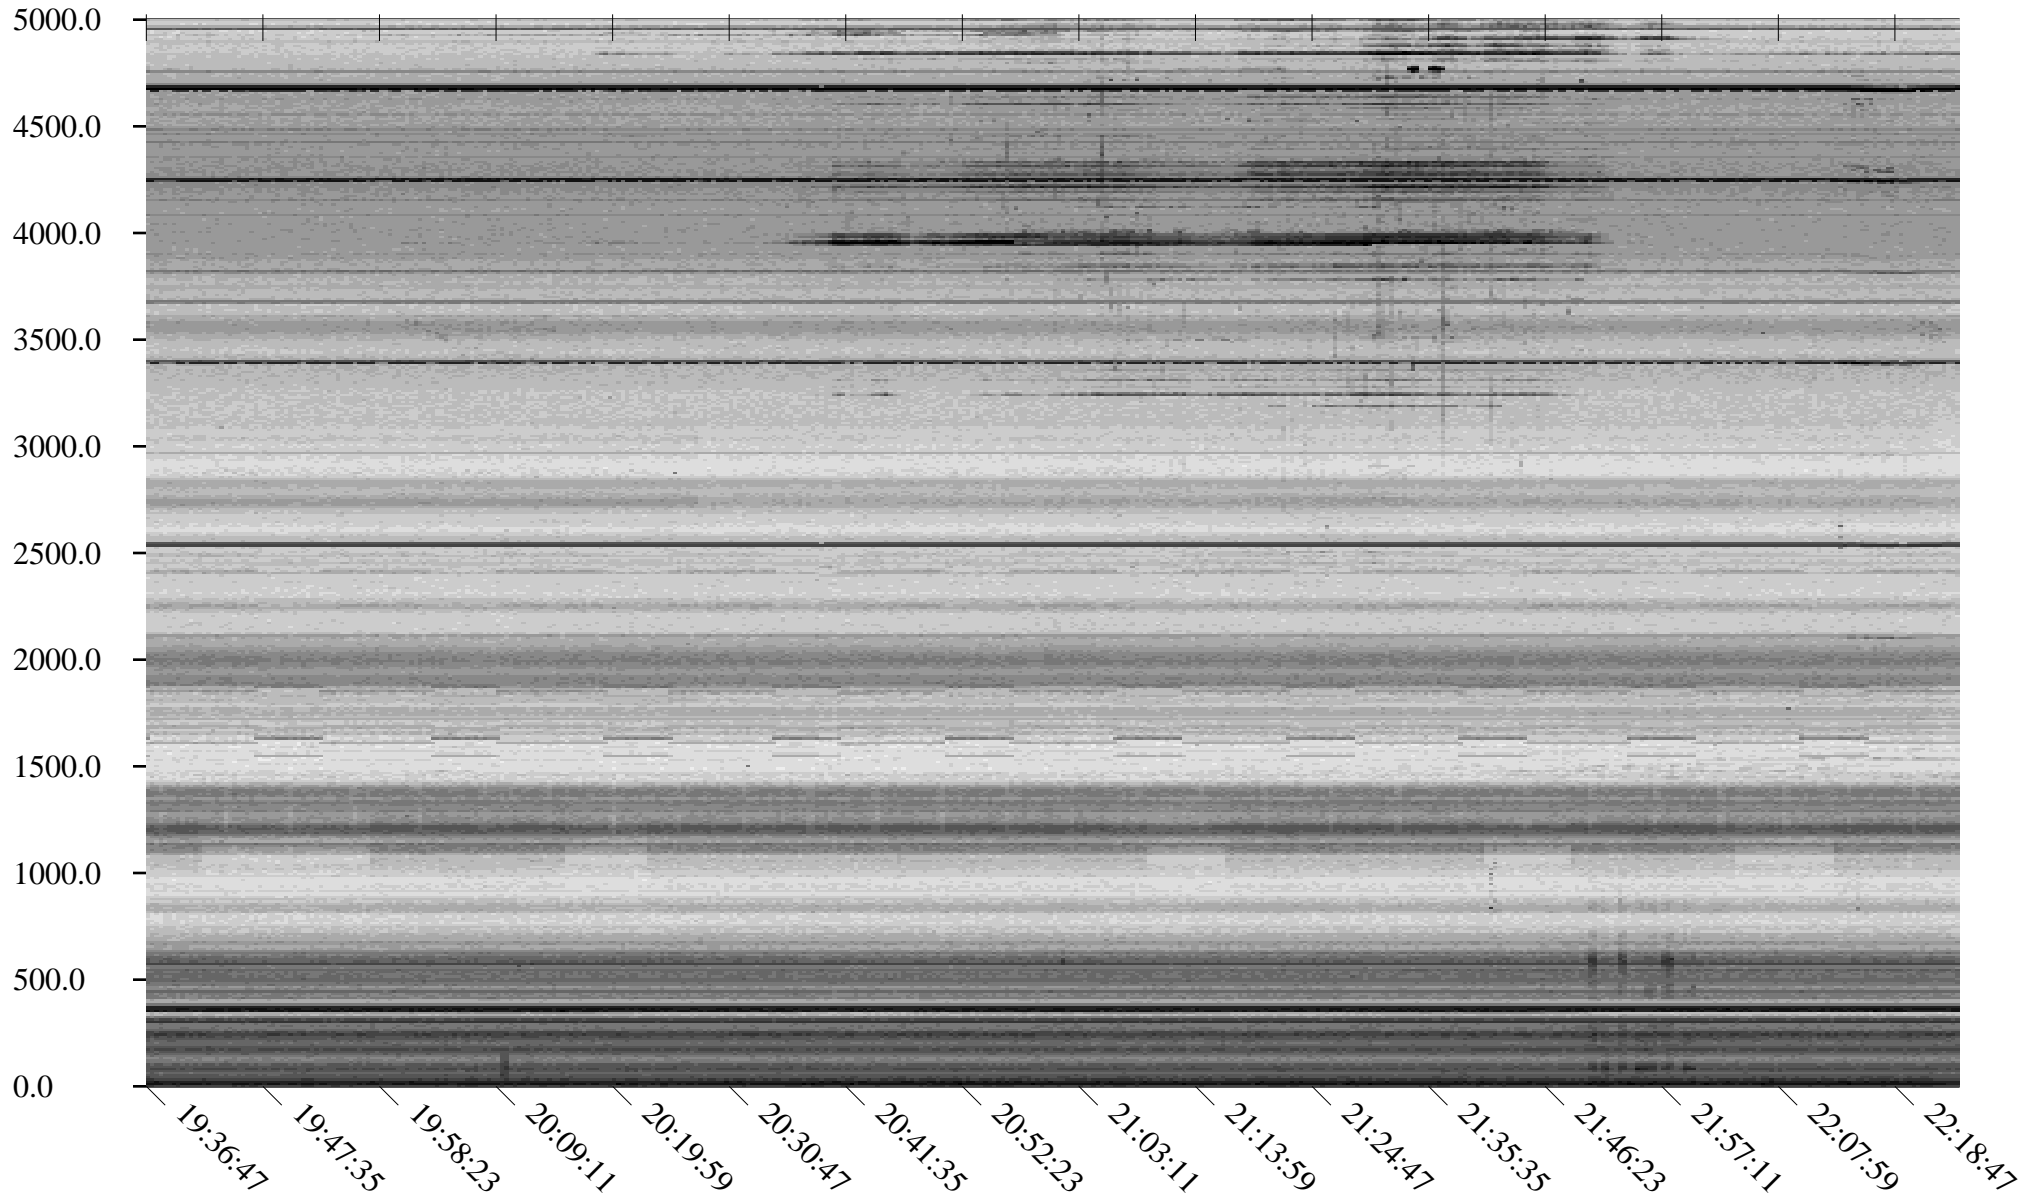

South Pole, day

94

2010

Linear Scale    Black = 175    White = 25

Page 1

South Pole, day

94

2010

South Pole, day

94

2010

Linear Scale    Black = 175    White = 25

Page 6

South Pole, day

94

2010

Linear Scale Black = 175 White = 25

Page 7

South Pole, day

94

2010

Linear Scale Black = 175 White = 25

Page 8

South Pole, day

94

2010

Linear Scale    Black = 175    White = 25