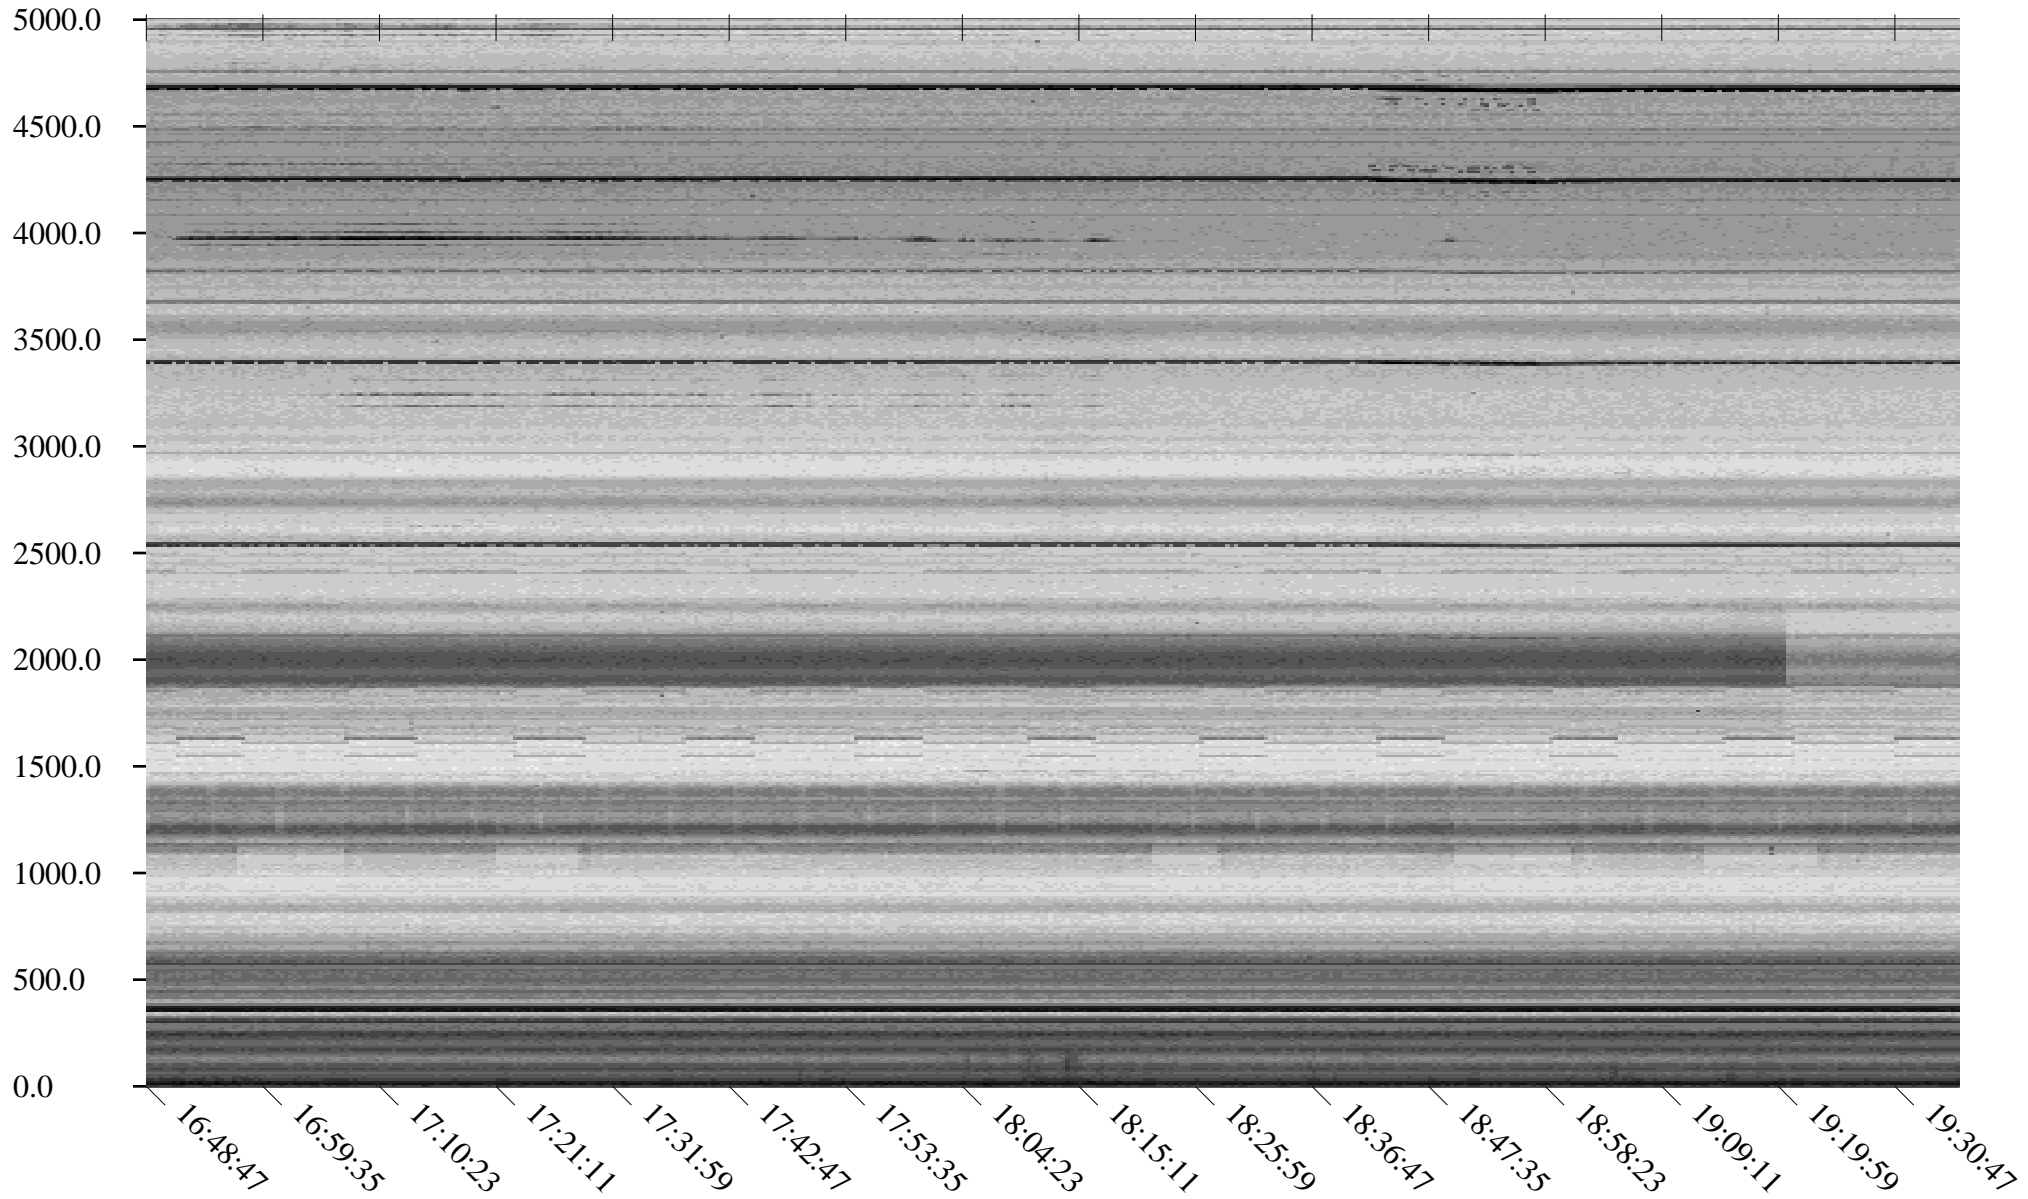

South Pole, day

94

2010

Linear Scale    Black = 175    White = 25

Page 1

South Pole, day

94

2010

Linear Scale Black = 175 White = 25

South Pole, day

94

2010

Linear Scale    Black = 175    White = 25

Page 3

South Pole, day

94

South Pole, day

94

2010

Linear Scale    Black = 175    White = 25

Page 6

South Pole, day

94

2010

Linear Scale Black = 175 White = 25

Page 7

South Pole, day

94

2010

Linear Scale Black = 175 White = 25

Page 8

South Pole, day