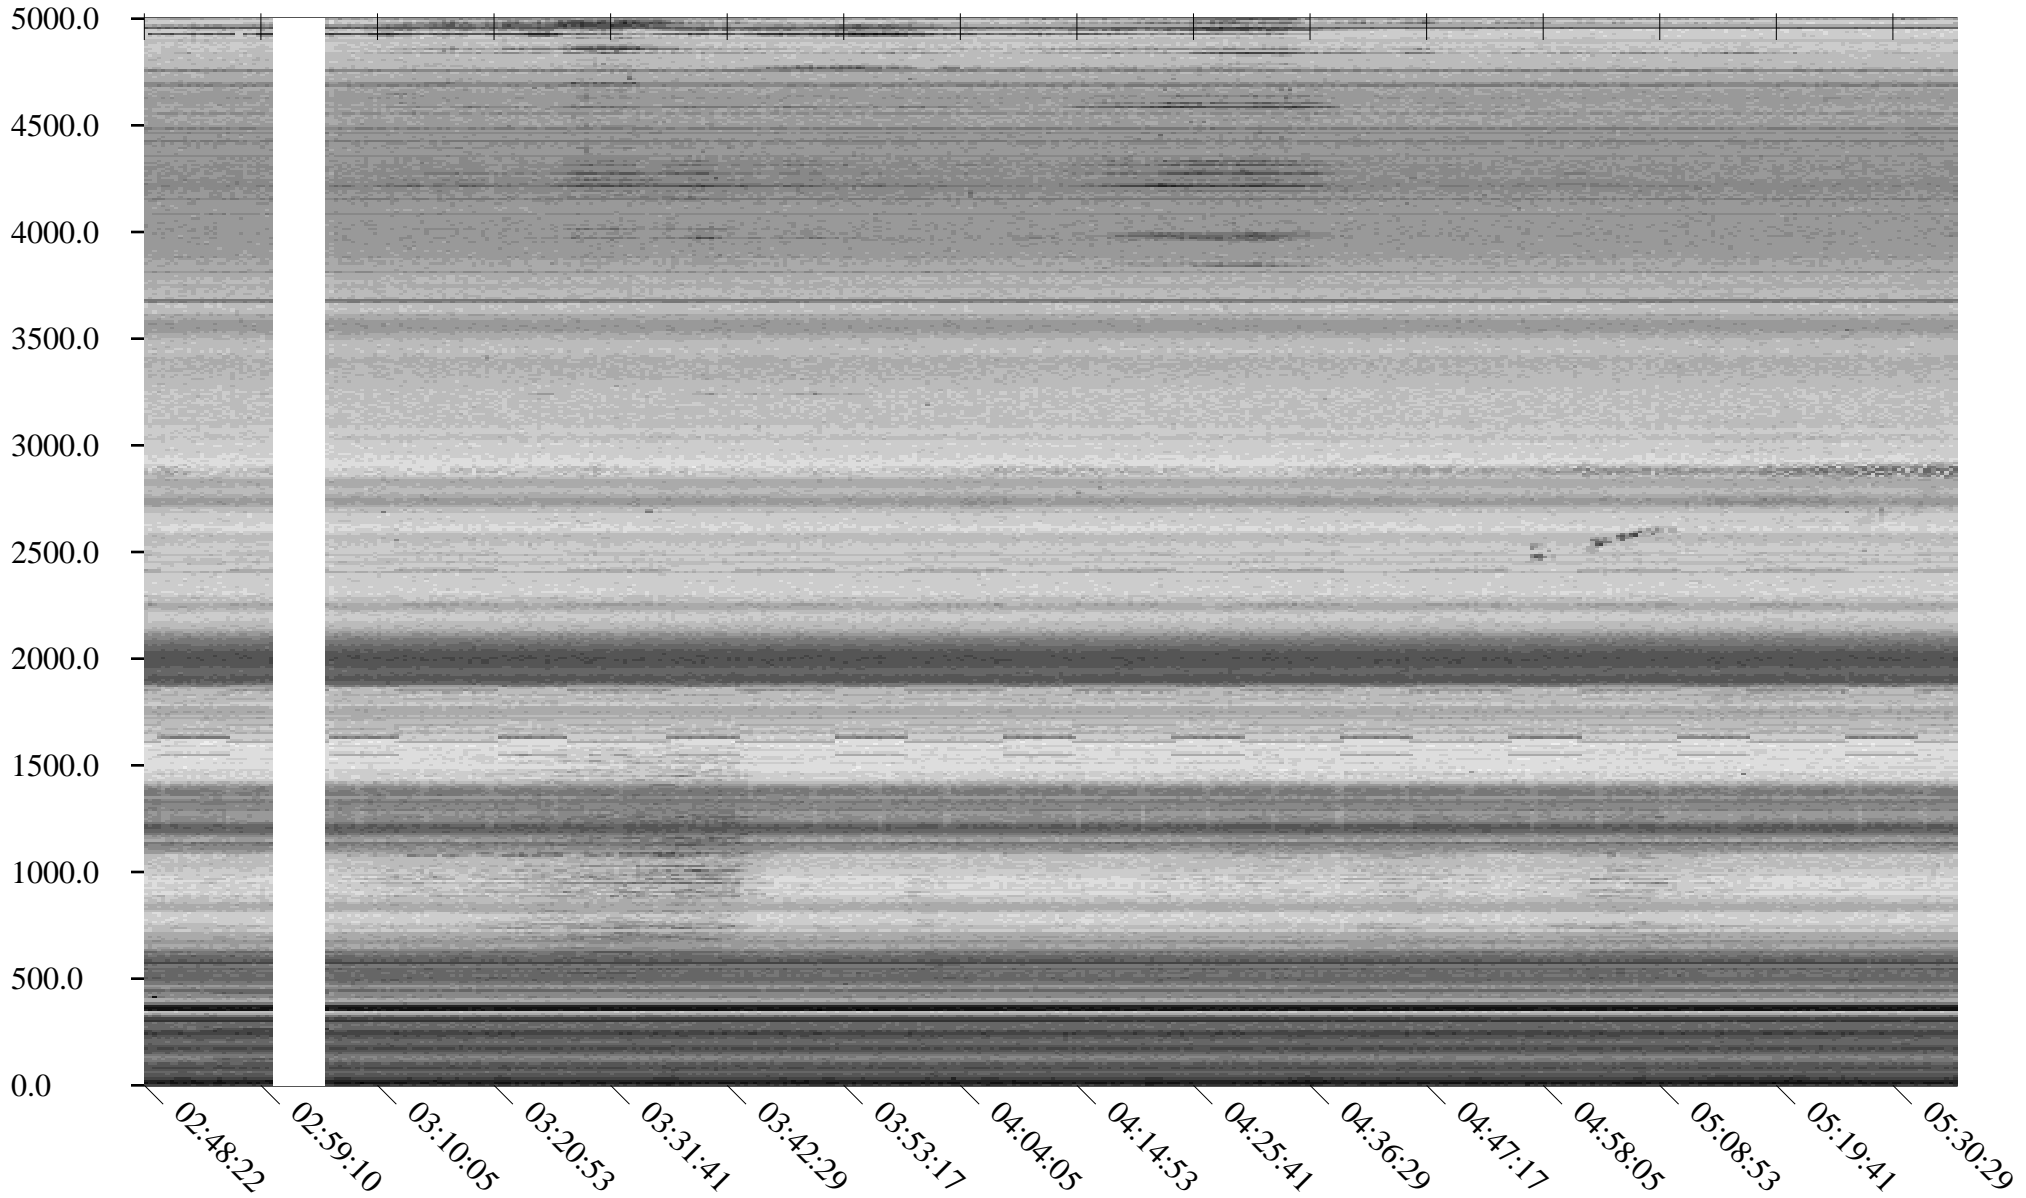

South Pole, day

94

2010

Linear Scale    Black = 175    White = 25

Page 1

South Pole, day

94

2010

Linear Scale Black = 175 White = 25

South Pole, day

94

2010

Linear Scale    Black = 175    White = 25

Page 3

South Pole, day

94

2010

Linear Scale    Black = 175    White = 25

Page 4

South Pole, day

94

2010

Linear Scale    Black = 175    White = 25

Page 5

South Pole, day

94

2010

Linear Scale    Black = 175    White = 25

Page 6

South Pole, day

94

2010