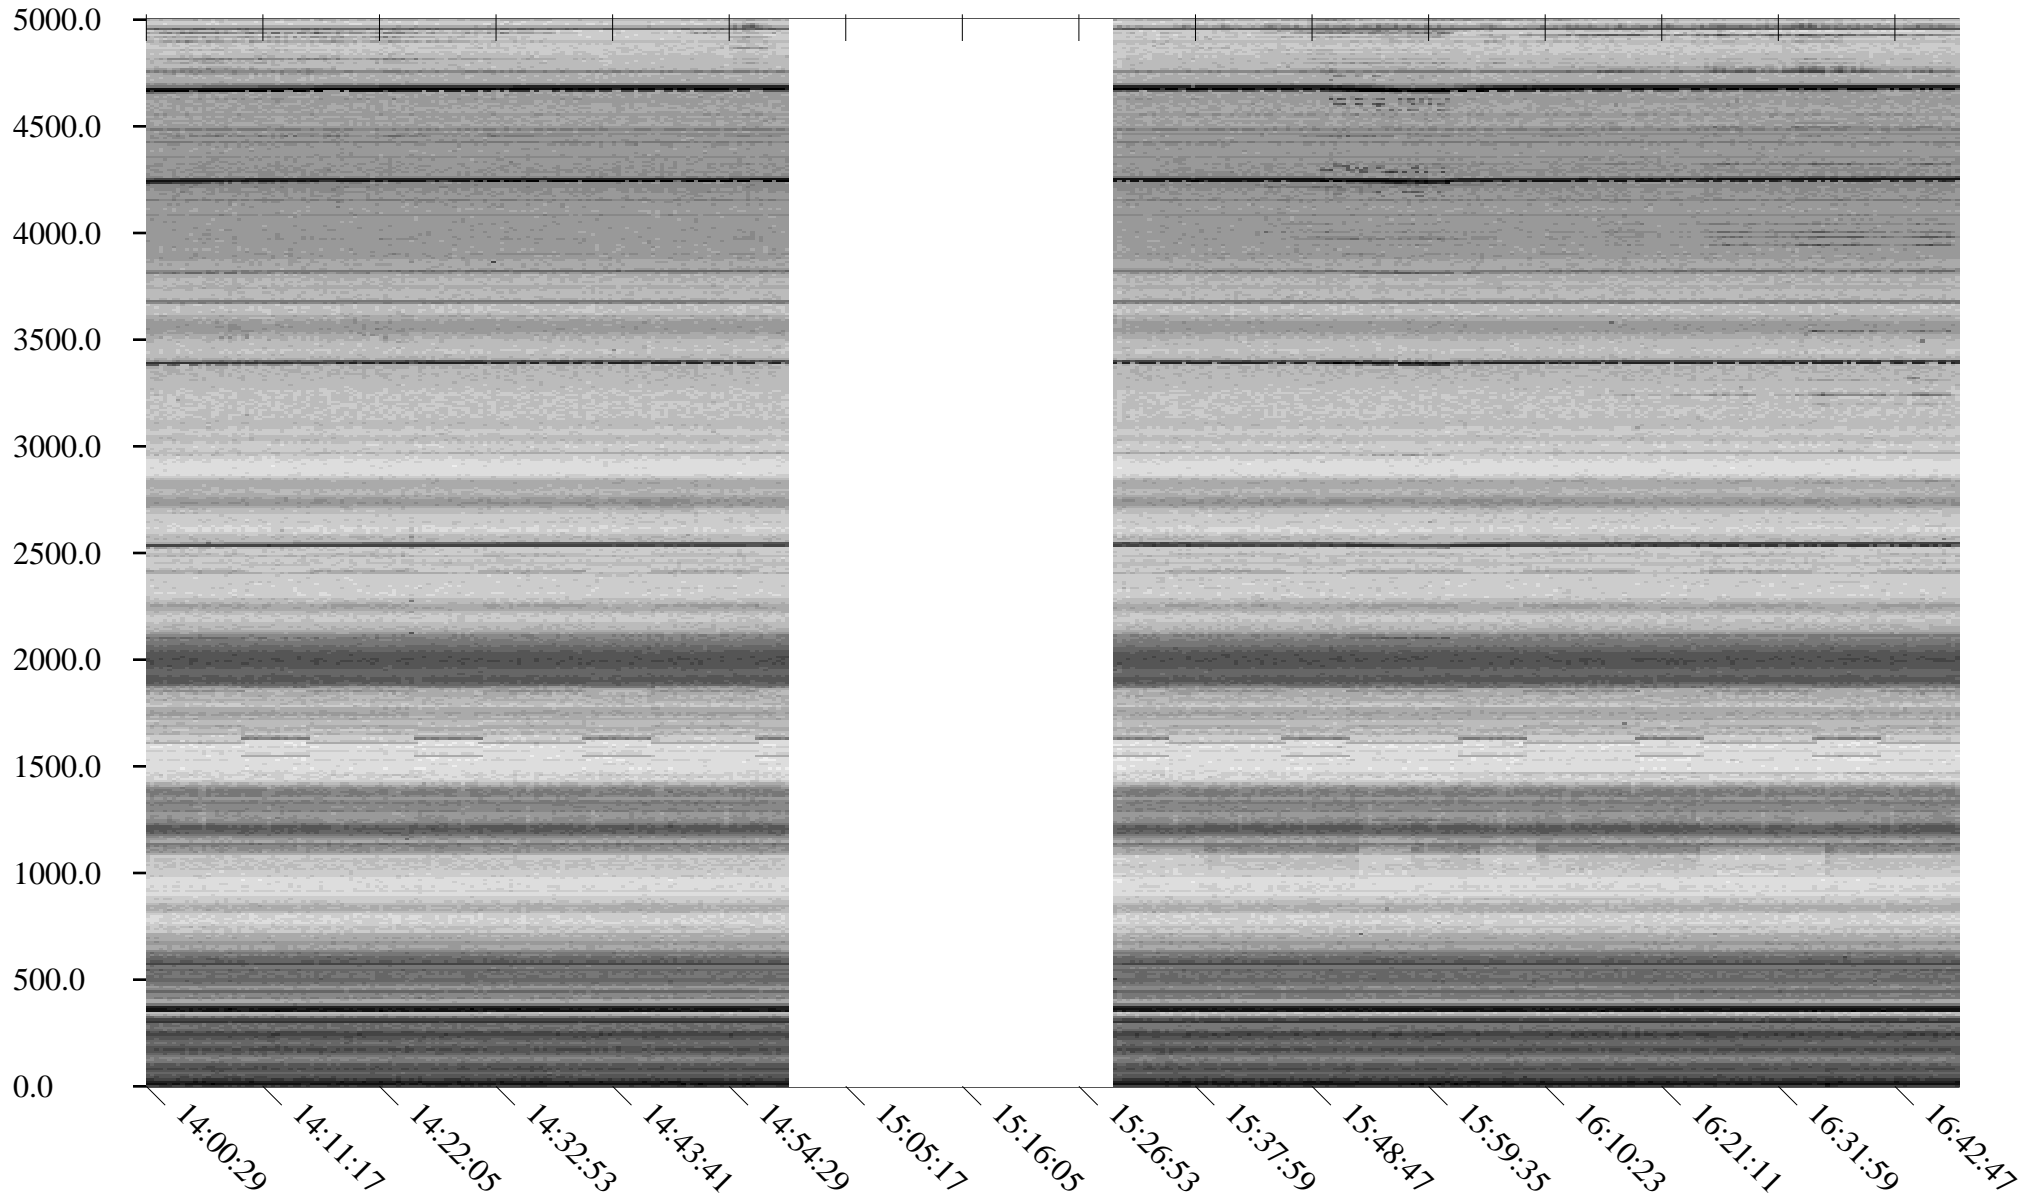

South Pole, day

94

2010

Linear Scale    Black = 175    White = 25

Page 1

South Pole, day

94

2010

Linear Scale Black = 175 White = 25

South Pole, day

94

2010

Linear Scale    Black = 175    White = 25

Page 3

South Pole, day

94

2010

Linear Scale    Black = 175    White = 25

Page 4

South Pole, day

94

2010

Linear Scale    Black = 175    White = 25

Page 5

South Pole, day

94

2010

Linear Scale    Black = 175    White = 25

Page 6

South Pole, day

94

2010