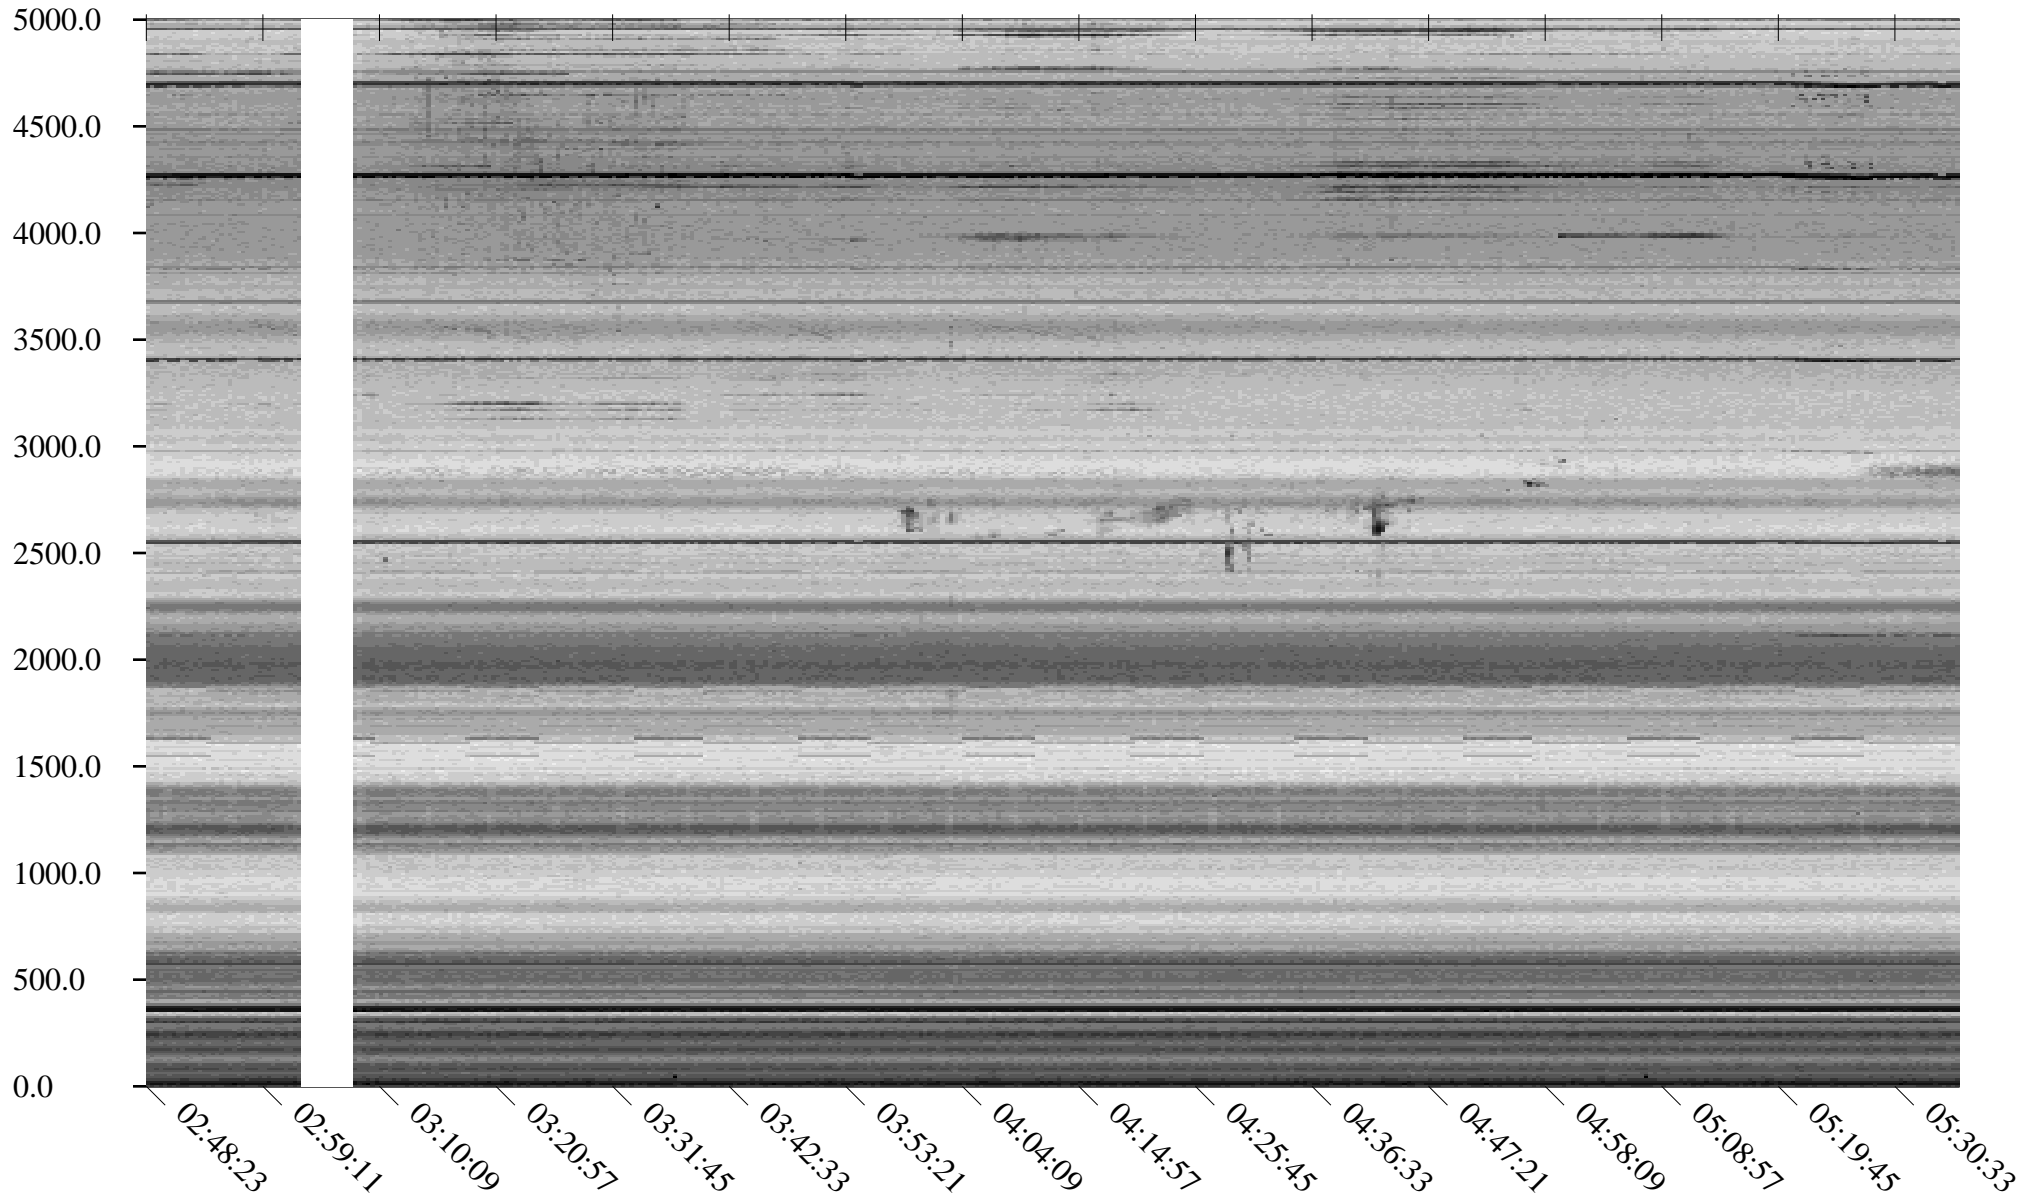

South Pole, day

97

2010

Linear Scale    Black = 175    White = 25

Page 1

South Pole, day

97

2010

Linear Scale Black = 175 White = 25

South Pole, day

97

2010

Linear Scale    Black = 175    White = 25

Page 3

South Pole, day

97

2010

Linear Scale Black = 175 White = 25

Page 4

South Pole, day

97

2010

Linear Scale    Black = 175    White = 25

Page 5

South Pole, day

97

2010

Linear Scale Black = 175 White = 25

Page 6

South Pole, day

97

2010