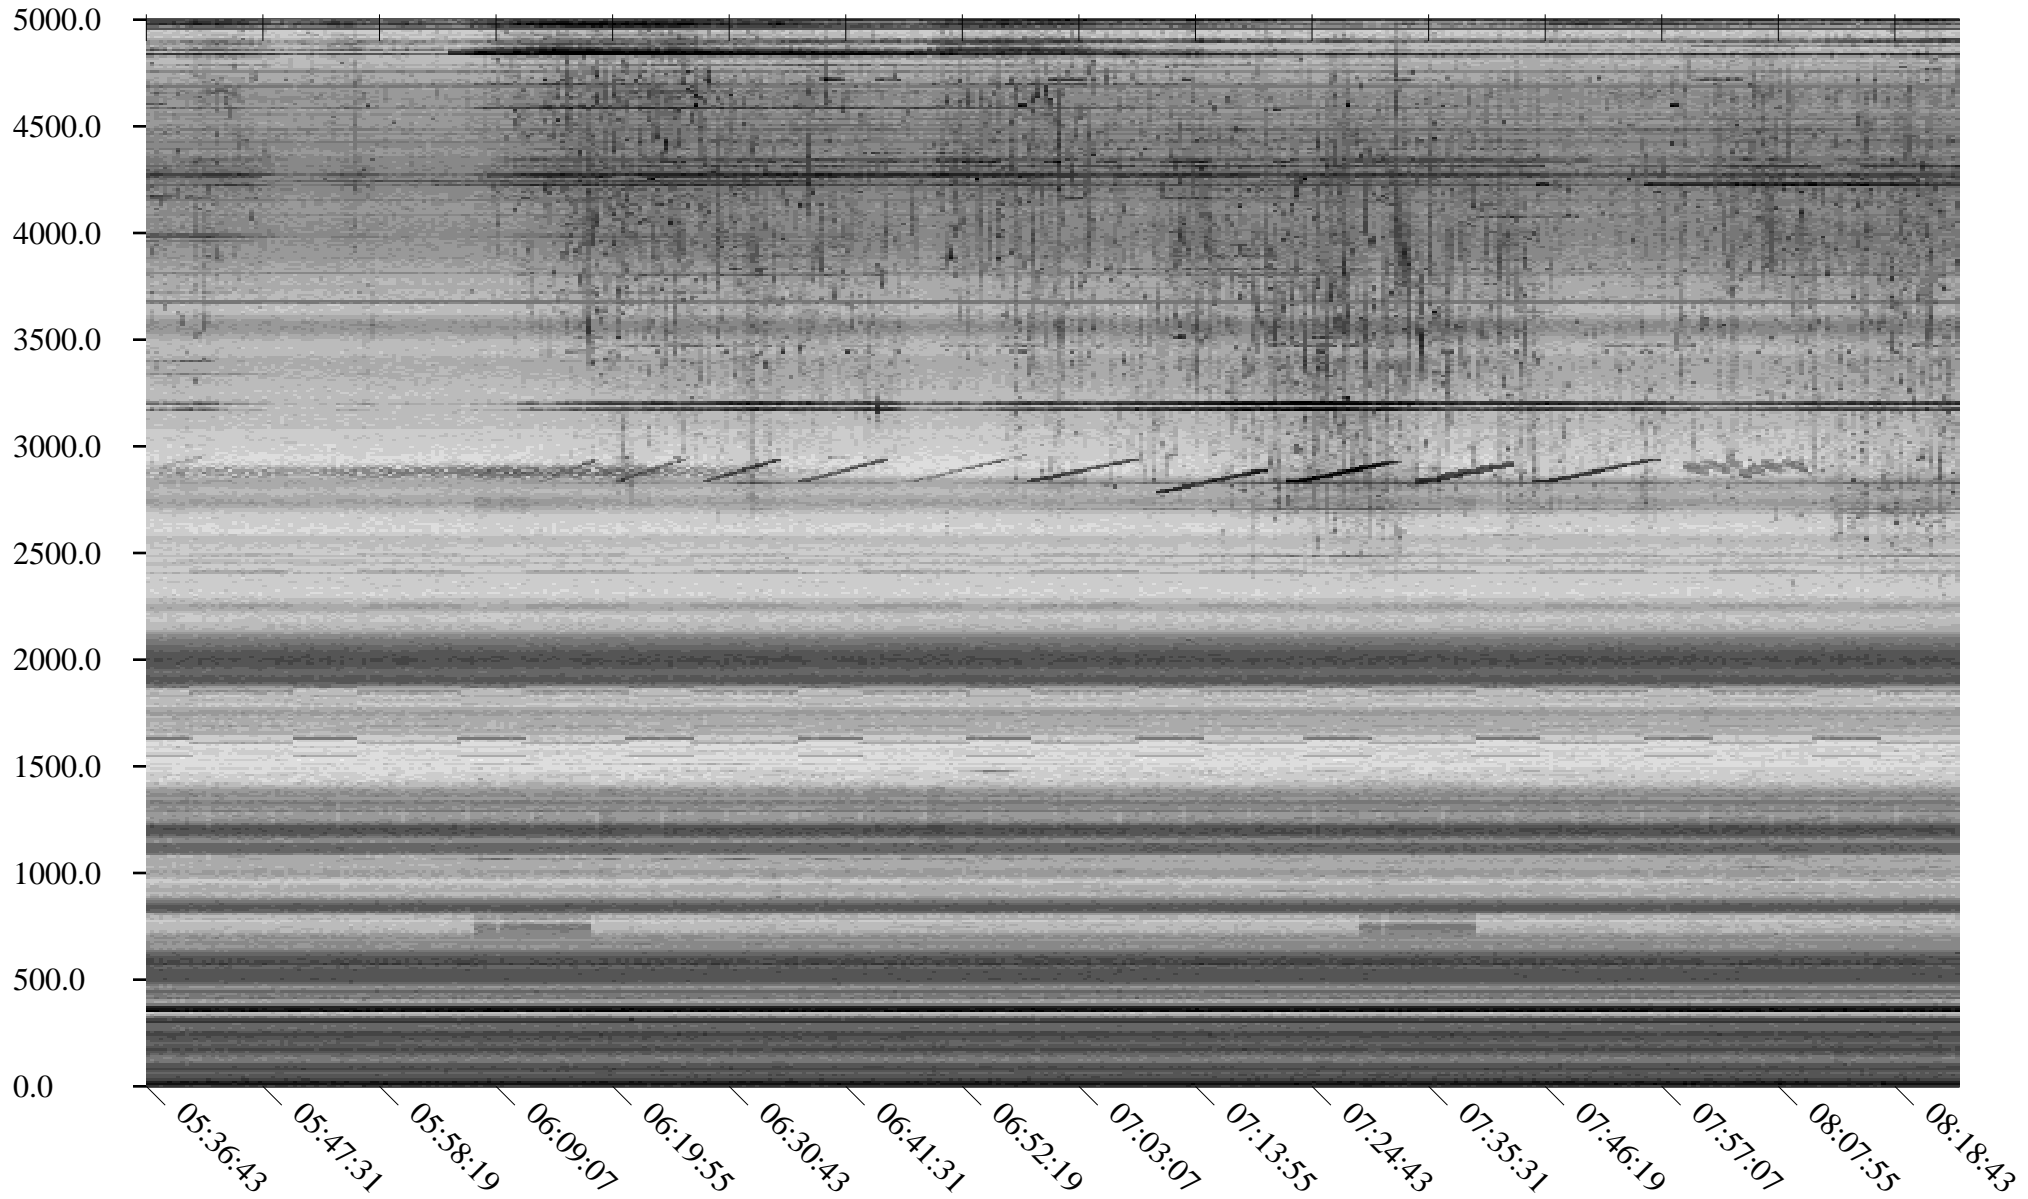

South Pole, day

106

2010

Linear Scale Black = 175 White = 25

Page 1

South Pole, day

106

2010

Linear Scale Black = 175 White = 25

Page 2

South Pole, day

106

2010

Linear Scale    Black = 175    White = 25

Page 3

South Pole, day

106

2010

Linear Scale Black = 175 White = 25

Page 4

South Pole, day

106

2010

Linear Scale Black = 175 White = 25

Page 5

South Pole, day

106

2010

Linear Scale Black = 175 White = 25

Page 6

South Pole, day

106