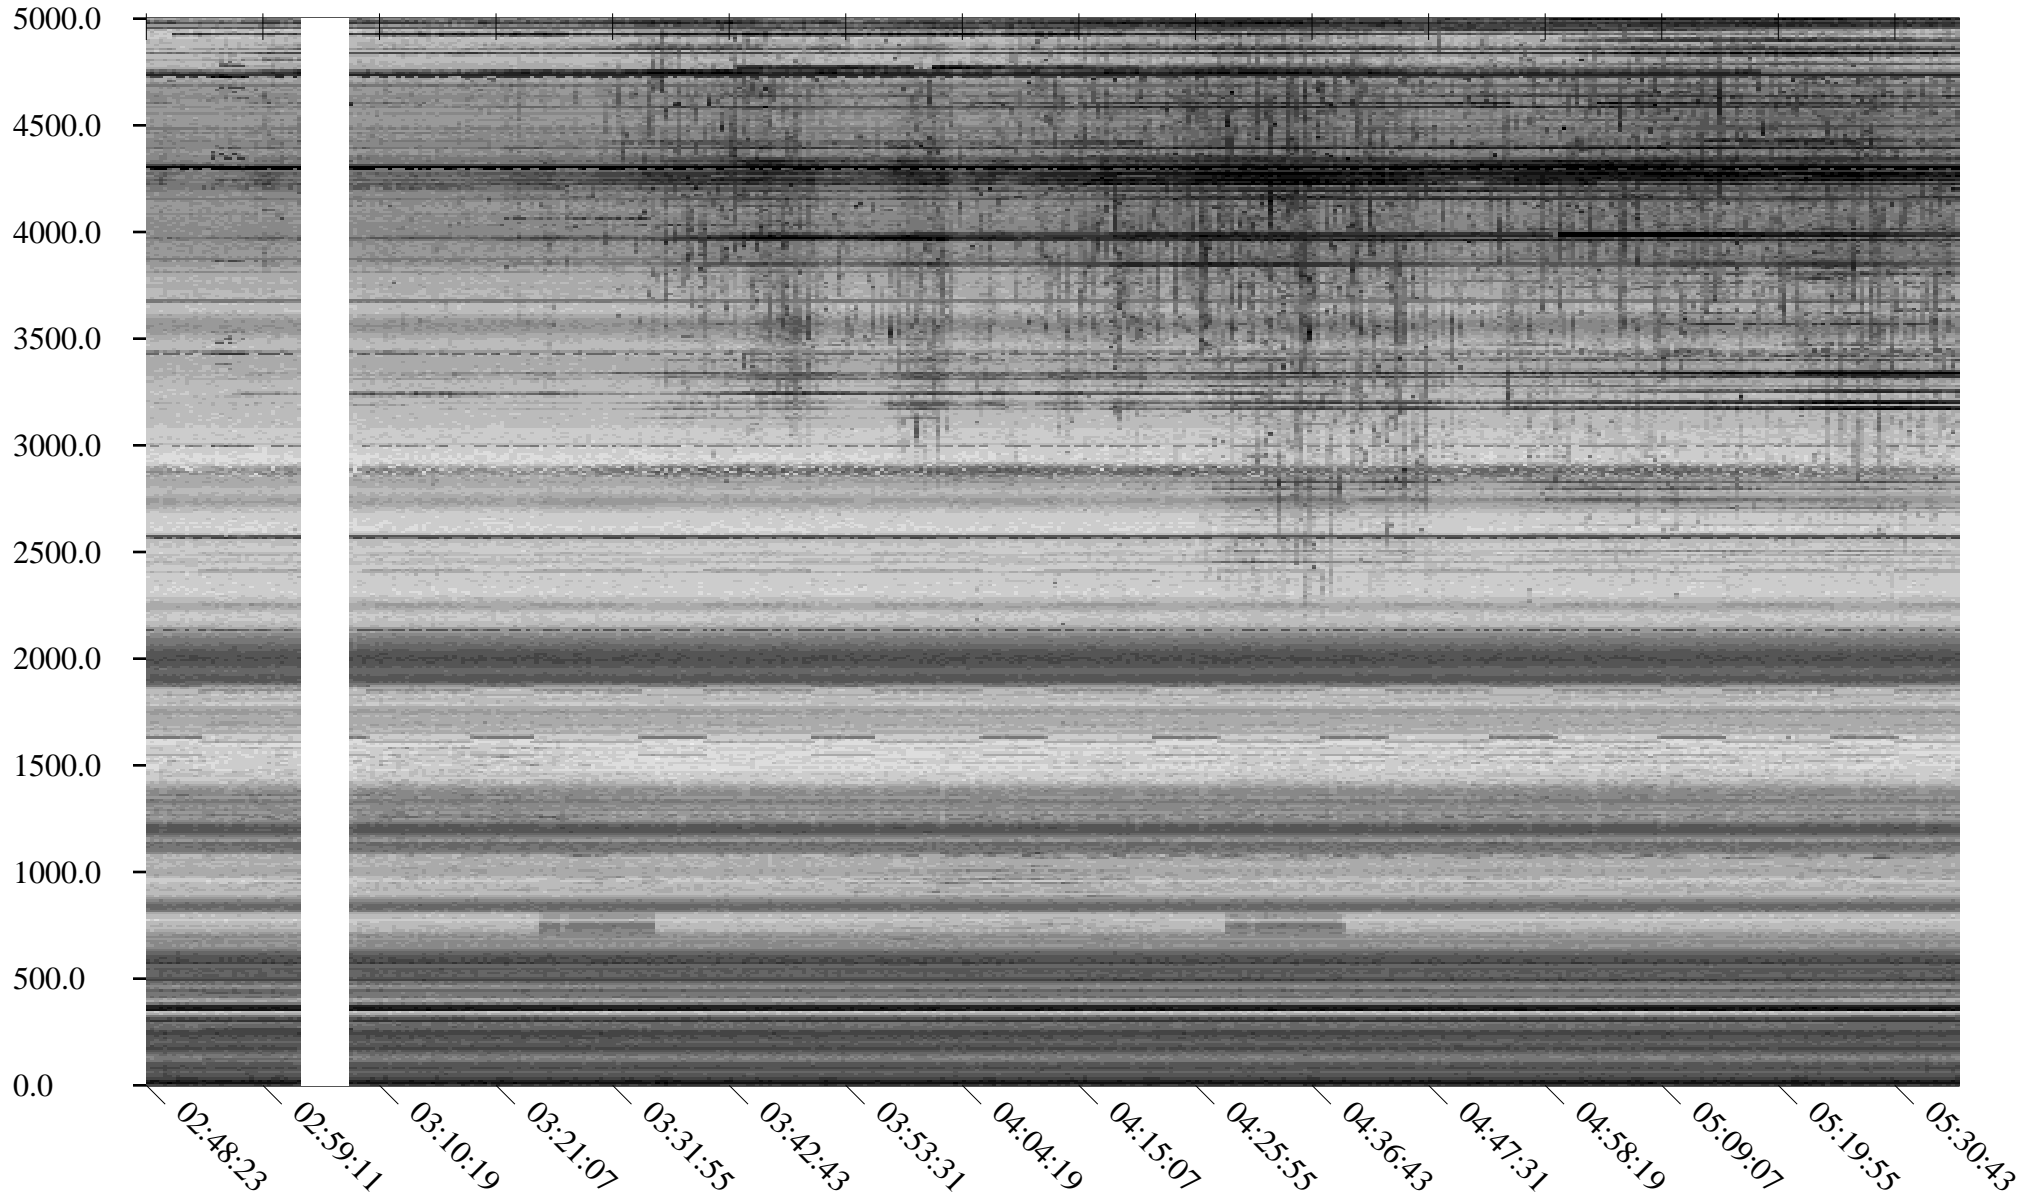

South Pole, day

107

2010

Linear Scale Black = 175 White = 25

Page 1

South Pole, day

107

2010

Linear Scale Black = 175 White = 25

South Pole, day

107

2010

Linear Scale    Black = 175    White = 25

Page 3

South Pole, day

107

2010

Linear Scale    Black = 175    White = 25

Page 4

South Pole, day

107

2010

Linear Scale    Black = 175    White = 25

Page 5

South Pole, day

107

2010

Linear Scale    Black = 175    White = 25

Page 6

South Pole, day

107

2010