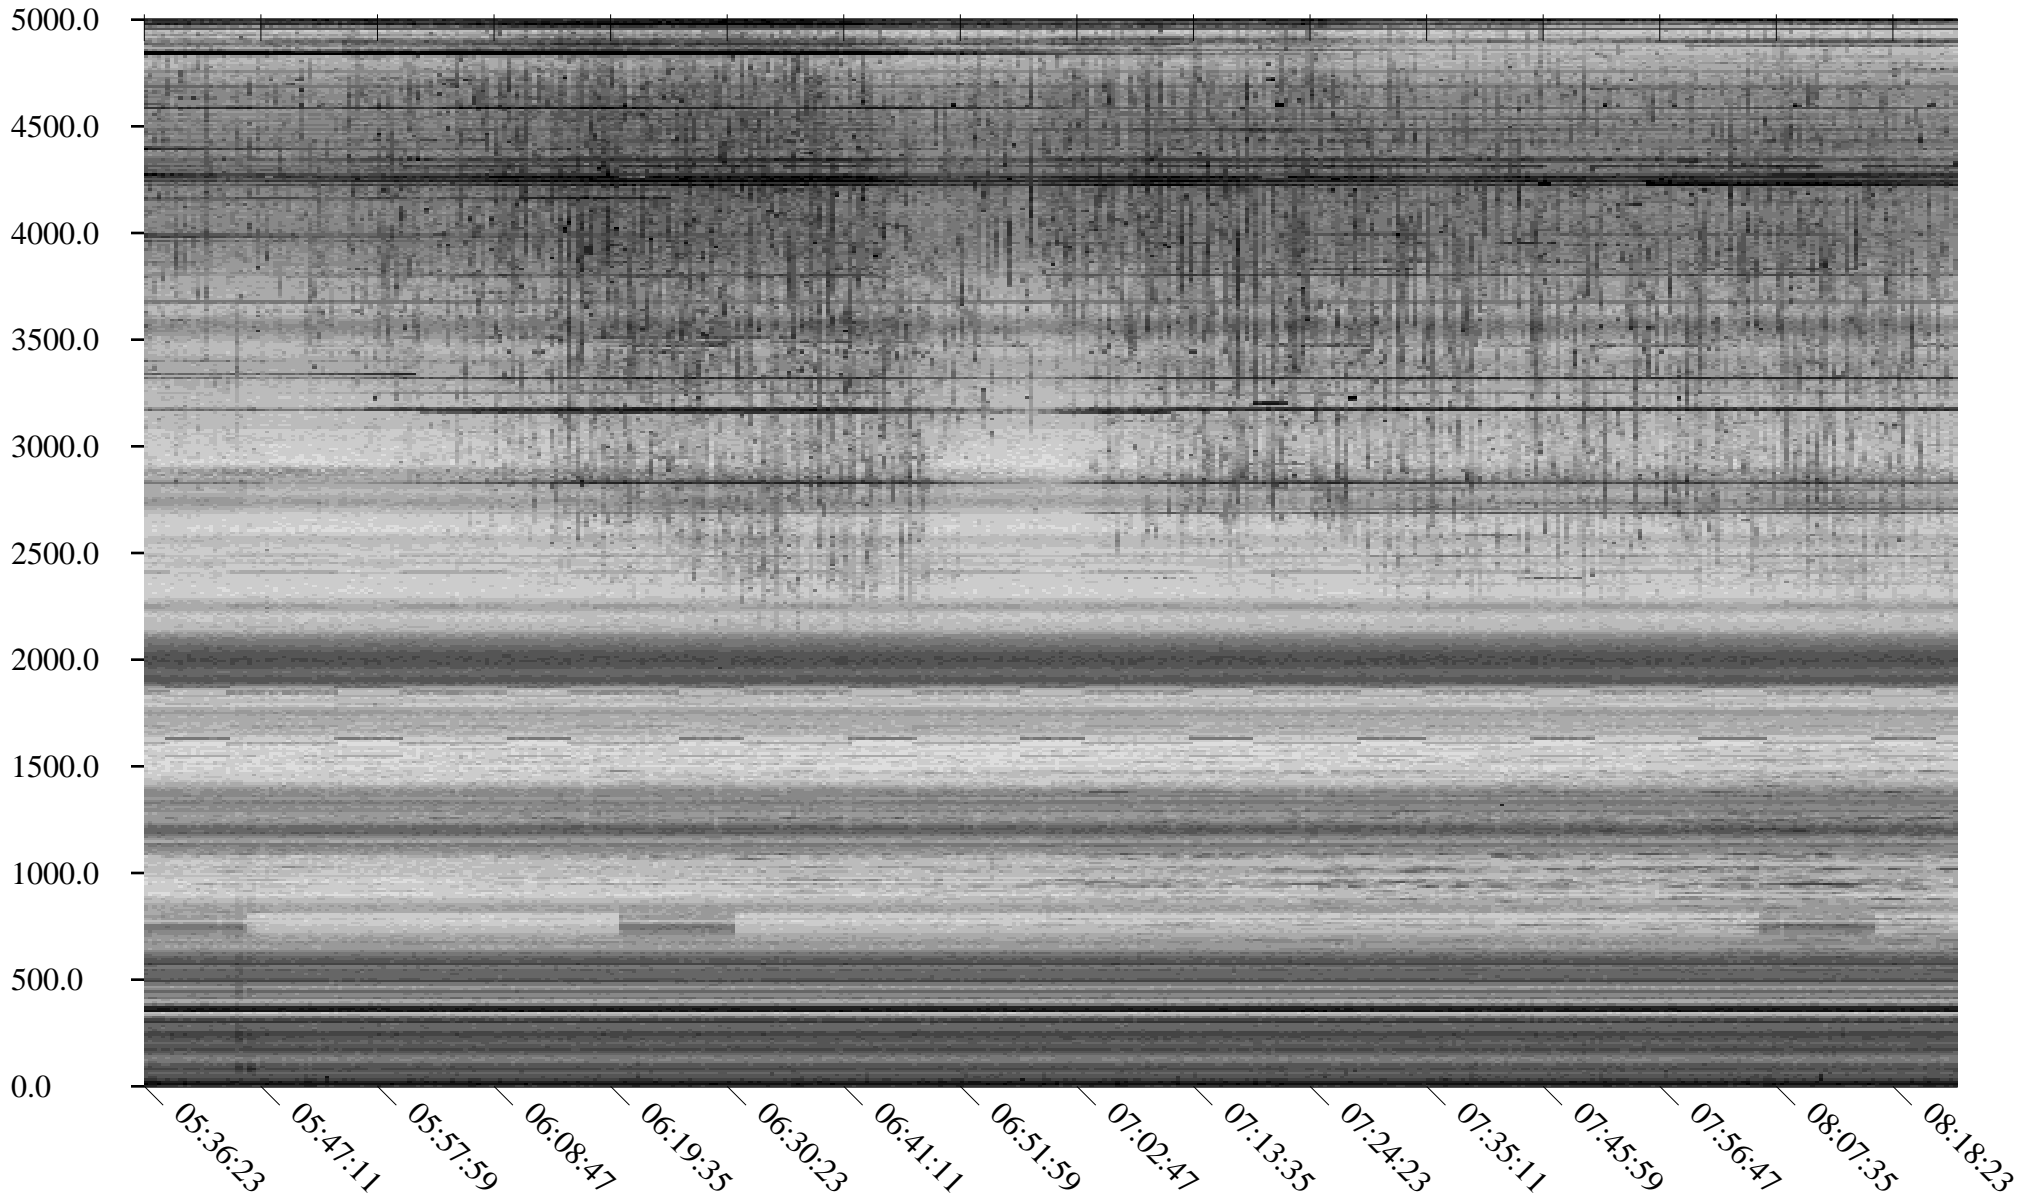

South Pole, day

108

2010

Linear Scale    Black = 175    White = 25

Page 1

South Pole, day

108

2010

Page 2

Linear Scale Black = 175 White = 25

South Pole, day

108

2010

Linear Scale    Black = 175    White = 25

Page 3

South Pole, day

108

2010

Linear Scale Black = 175 White = 25

Page 4

South Pole, day

108

2010

Linear Scale    Black = 175    White = 25

Page 5

South Pole, day

108

2010

Page 6

Linear Scale    Black = 175    White = 25

South Pole, day

108