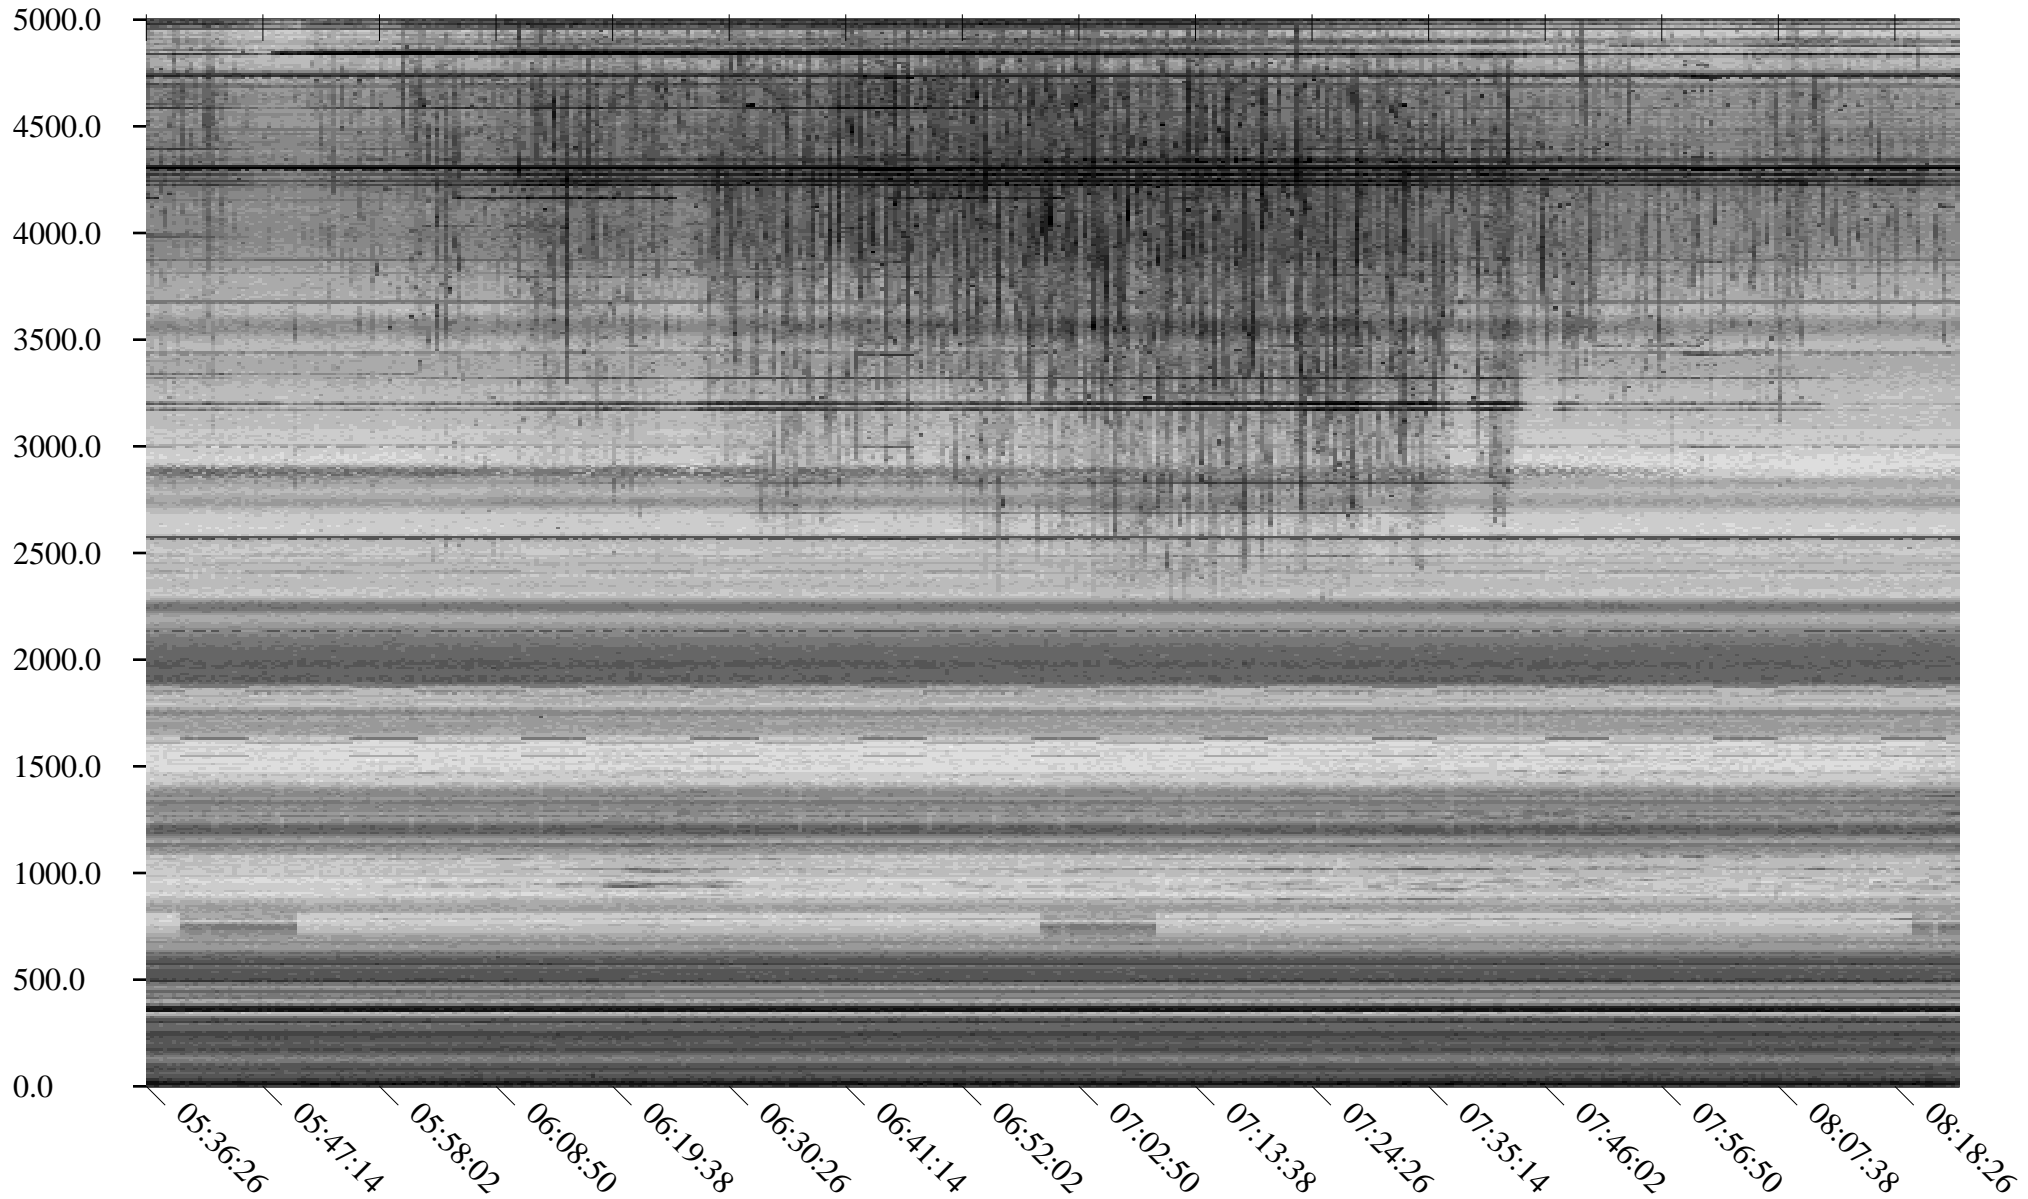

South Pole, day

109

2010

Linear Scale Black = 175 White = 25

Page 1

South Pole, day

109

2010

Page 2

Linear Scale    Black = 175    White = 25

South Pole, day

109

2010

Linear Scale Black = 175 White = 25

Page 3

South Pole, day

11:12:26 11:23:14 11:34:02 11:44:50 11:55:38 12:06:26 12:17:14 12:28:02 12:38:50 12:49:38 13:00:26 13:11:14 13:22:02 13:32:50 13:43:38 13:54:26

South Pole, day

109

2010

Linear Scale Black = 175 White = 25

South Pole, day

109

2010

Linear Scale Black = 175 White = 25

Page 7

South Pole, day

109

2010