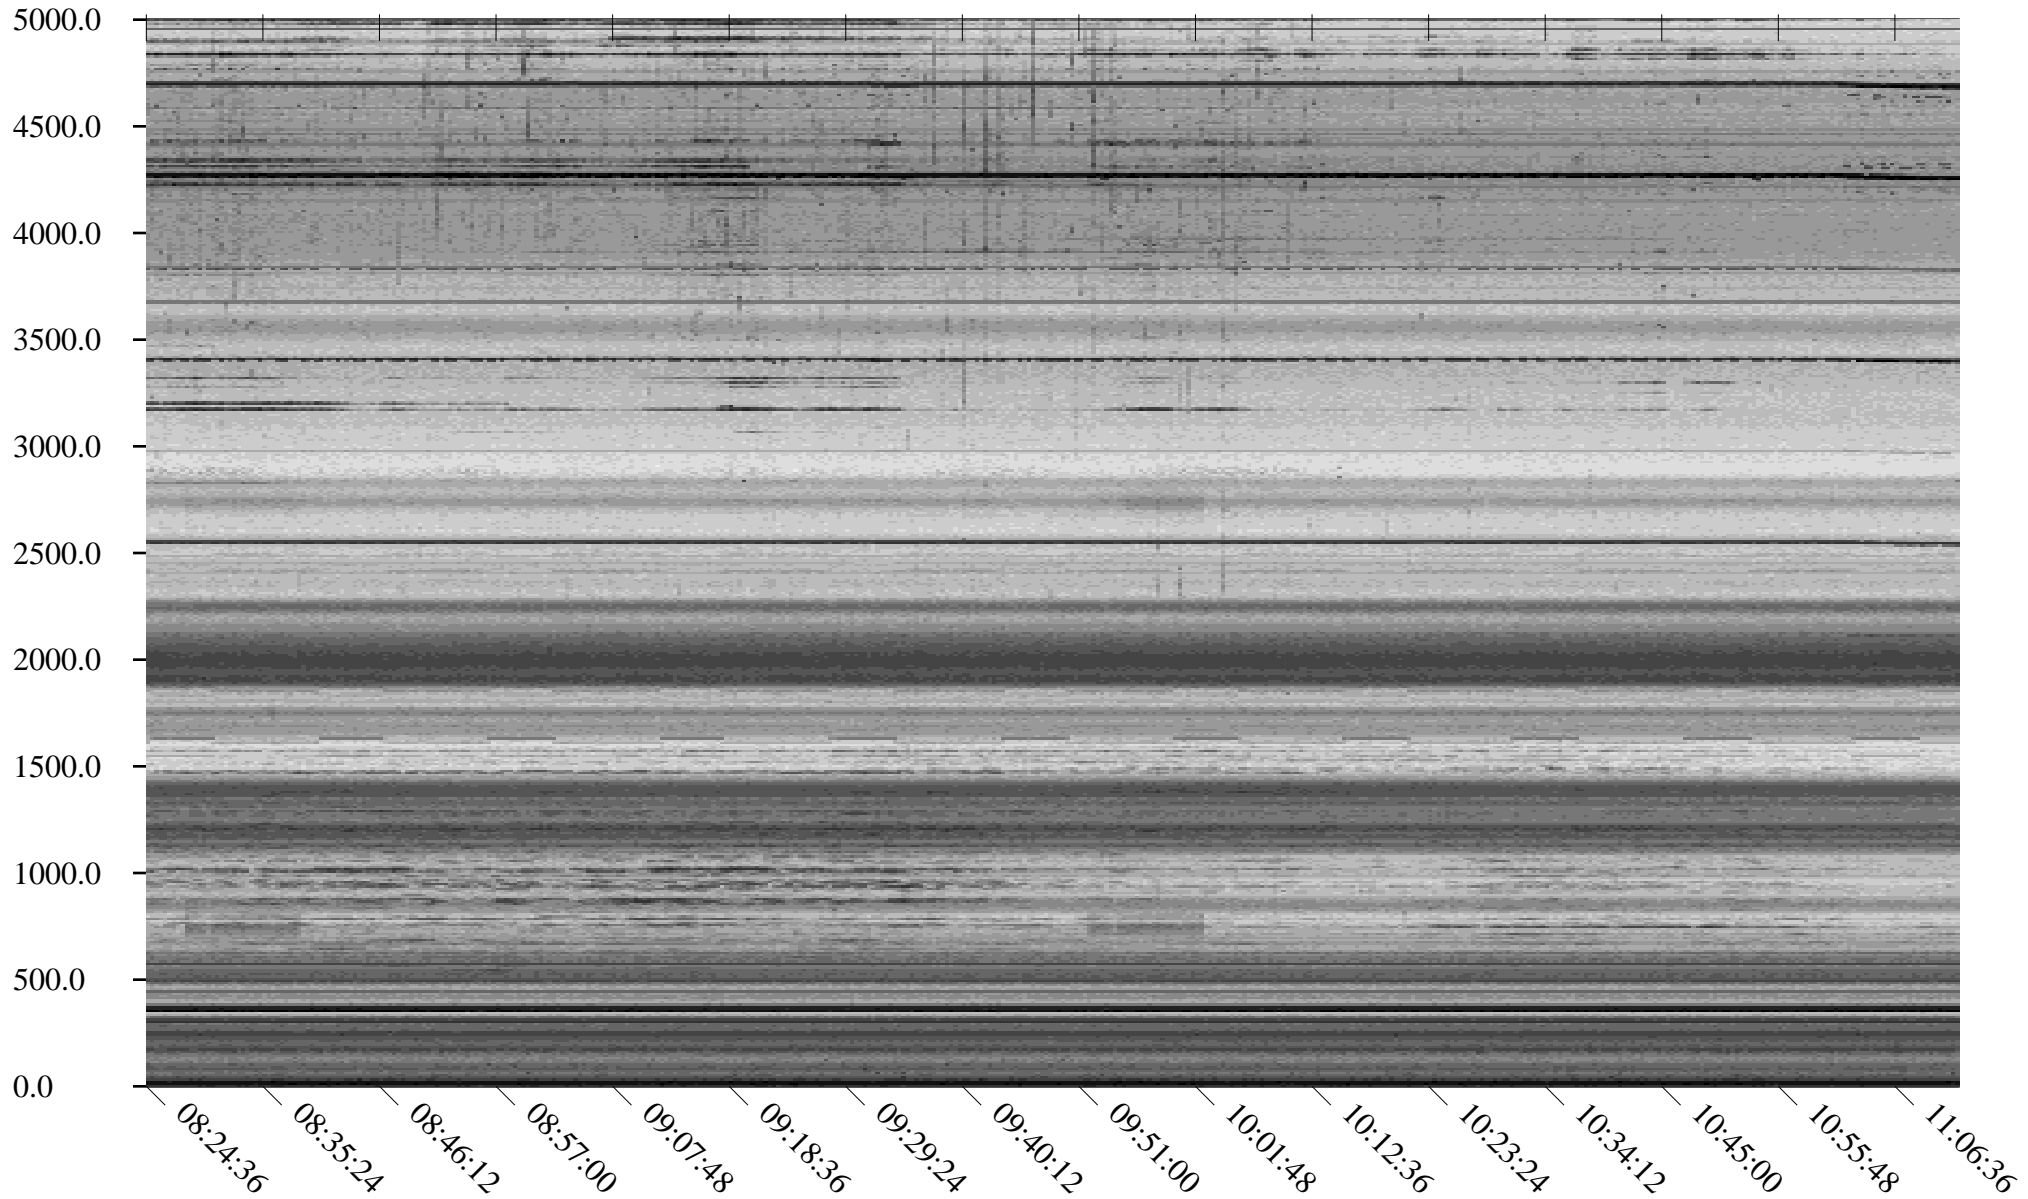

South Pole, day

131

2010

Linear Scale Black = 175 White = 25

Page 1

South Pole, day

131

2010

Linear Scale Black = 175 White = 25

South Pole, day

131

2010

Linear Scale Black = 175 White = 25

Page 3

South Pole, day

131

2010

Linear Scale Black = 175 White = 25

Page 4

South Pole, day

131

2010

Linear Scale Black = 175 White = 25

Page 5

South Pole, day

131

2010

Linear Scale Black = 175 White = 25

South Pole, day

131

2010

Linear Scale Black = 175 White = 25