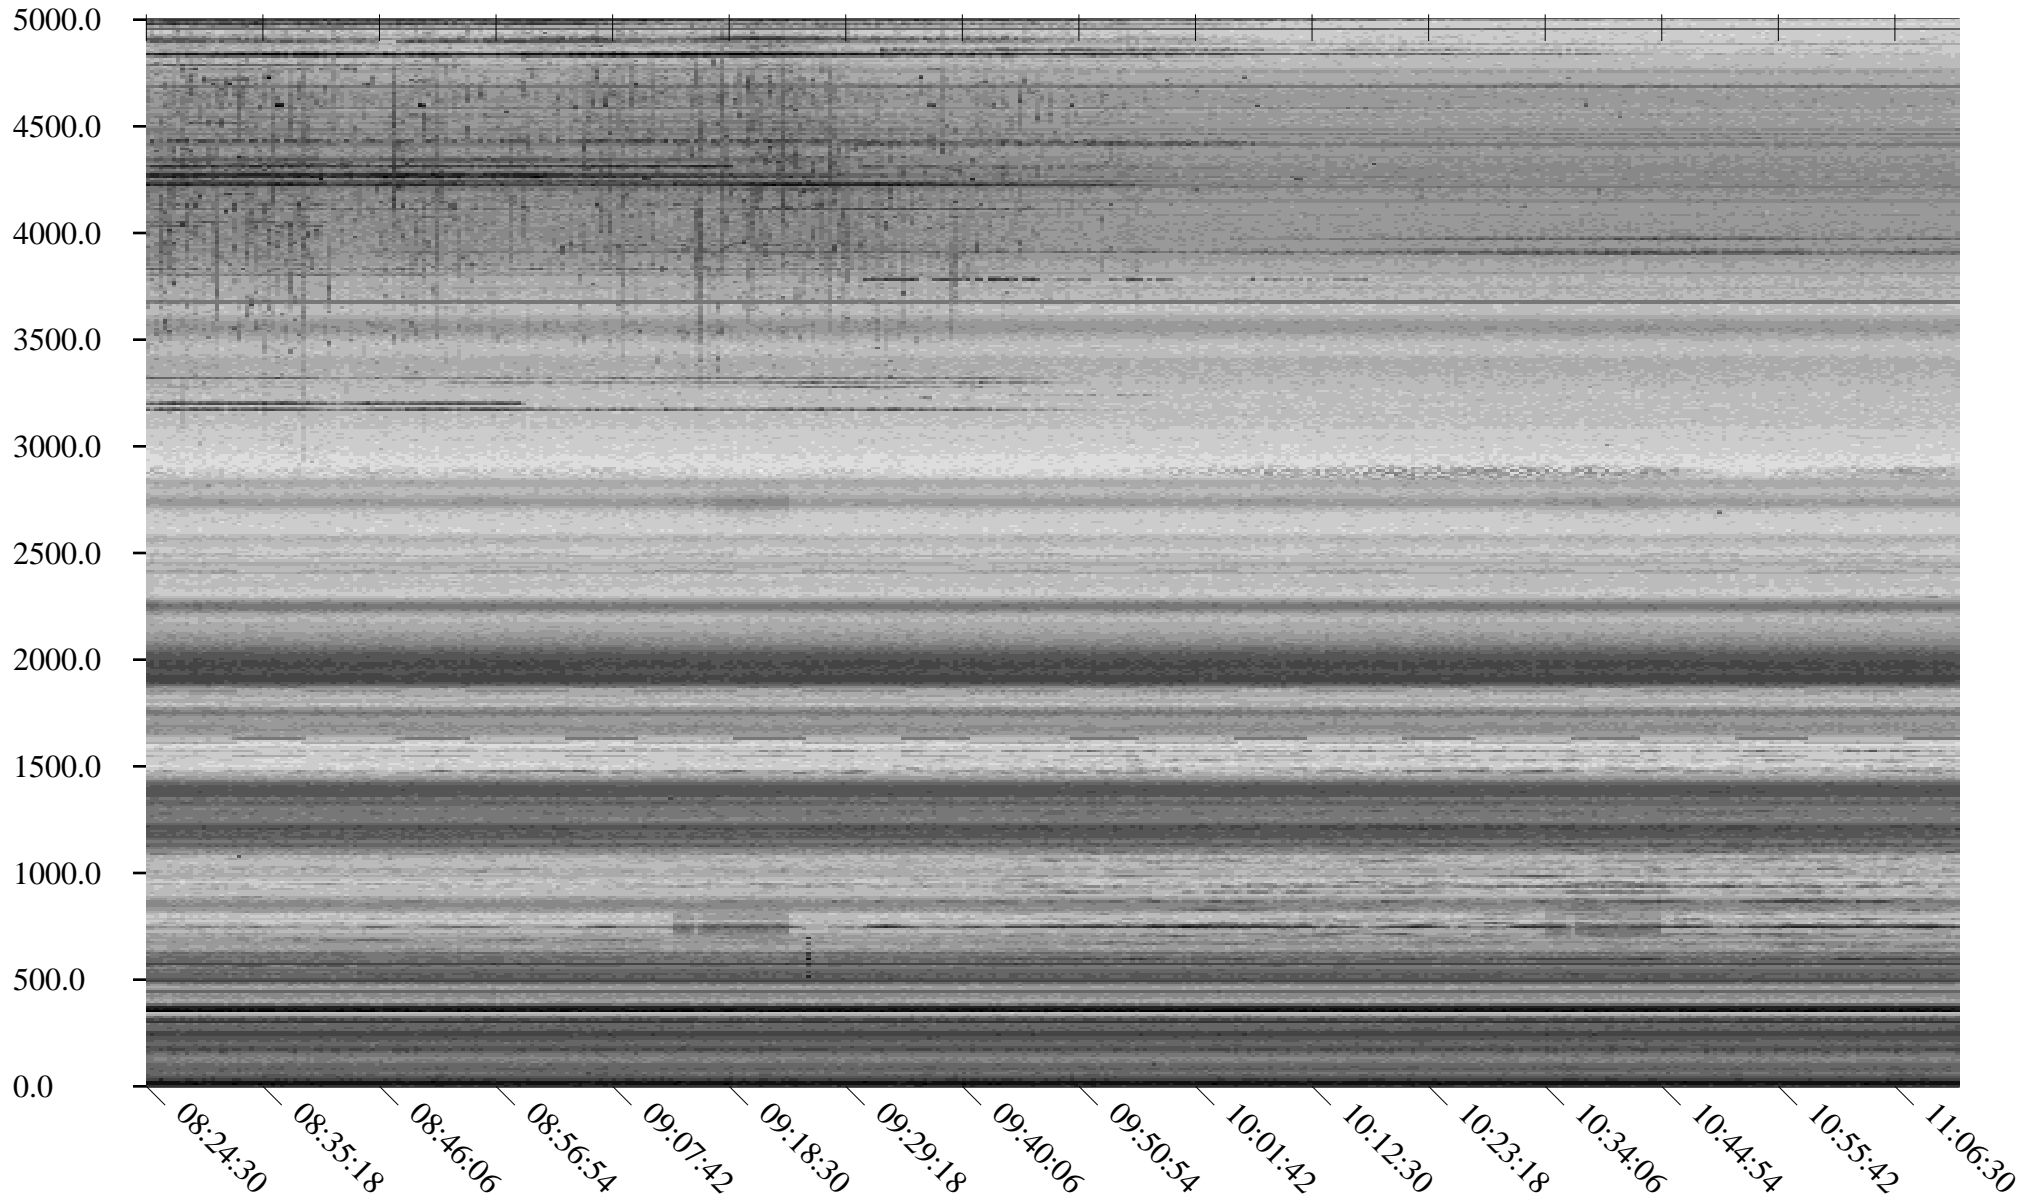

South Pole, day

132

2010

Linear Scale Black = 175 White = 25

Page 1

South Pole, day

132

2010

Linear Scale Black = 175 White = 25

South Pole, day

132

2010

Linear Scale Black = 175 White = 25

Page 3

South Pole, day

132

2010

Linear Scale    Black = 175    White = 25

Page 4

South Pole, day

132

2010

Linear Scale    Black = 175    White = 25

Page 5

South Pole, day

132

2010

Linear Scale Black = 175 White = 25

South Pole, day

132

2010

Linear Scale Black = 175 White = 25