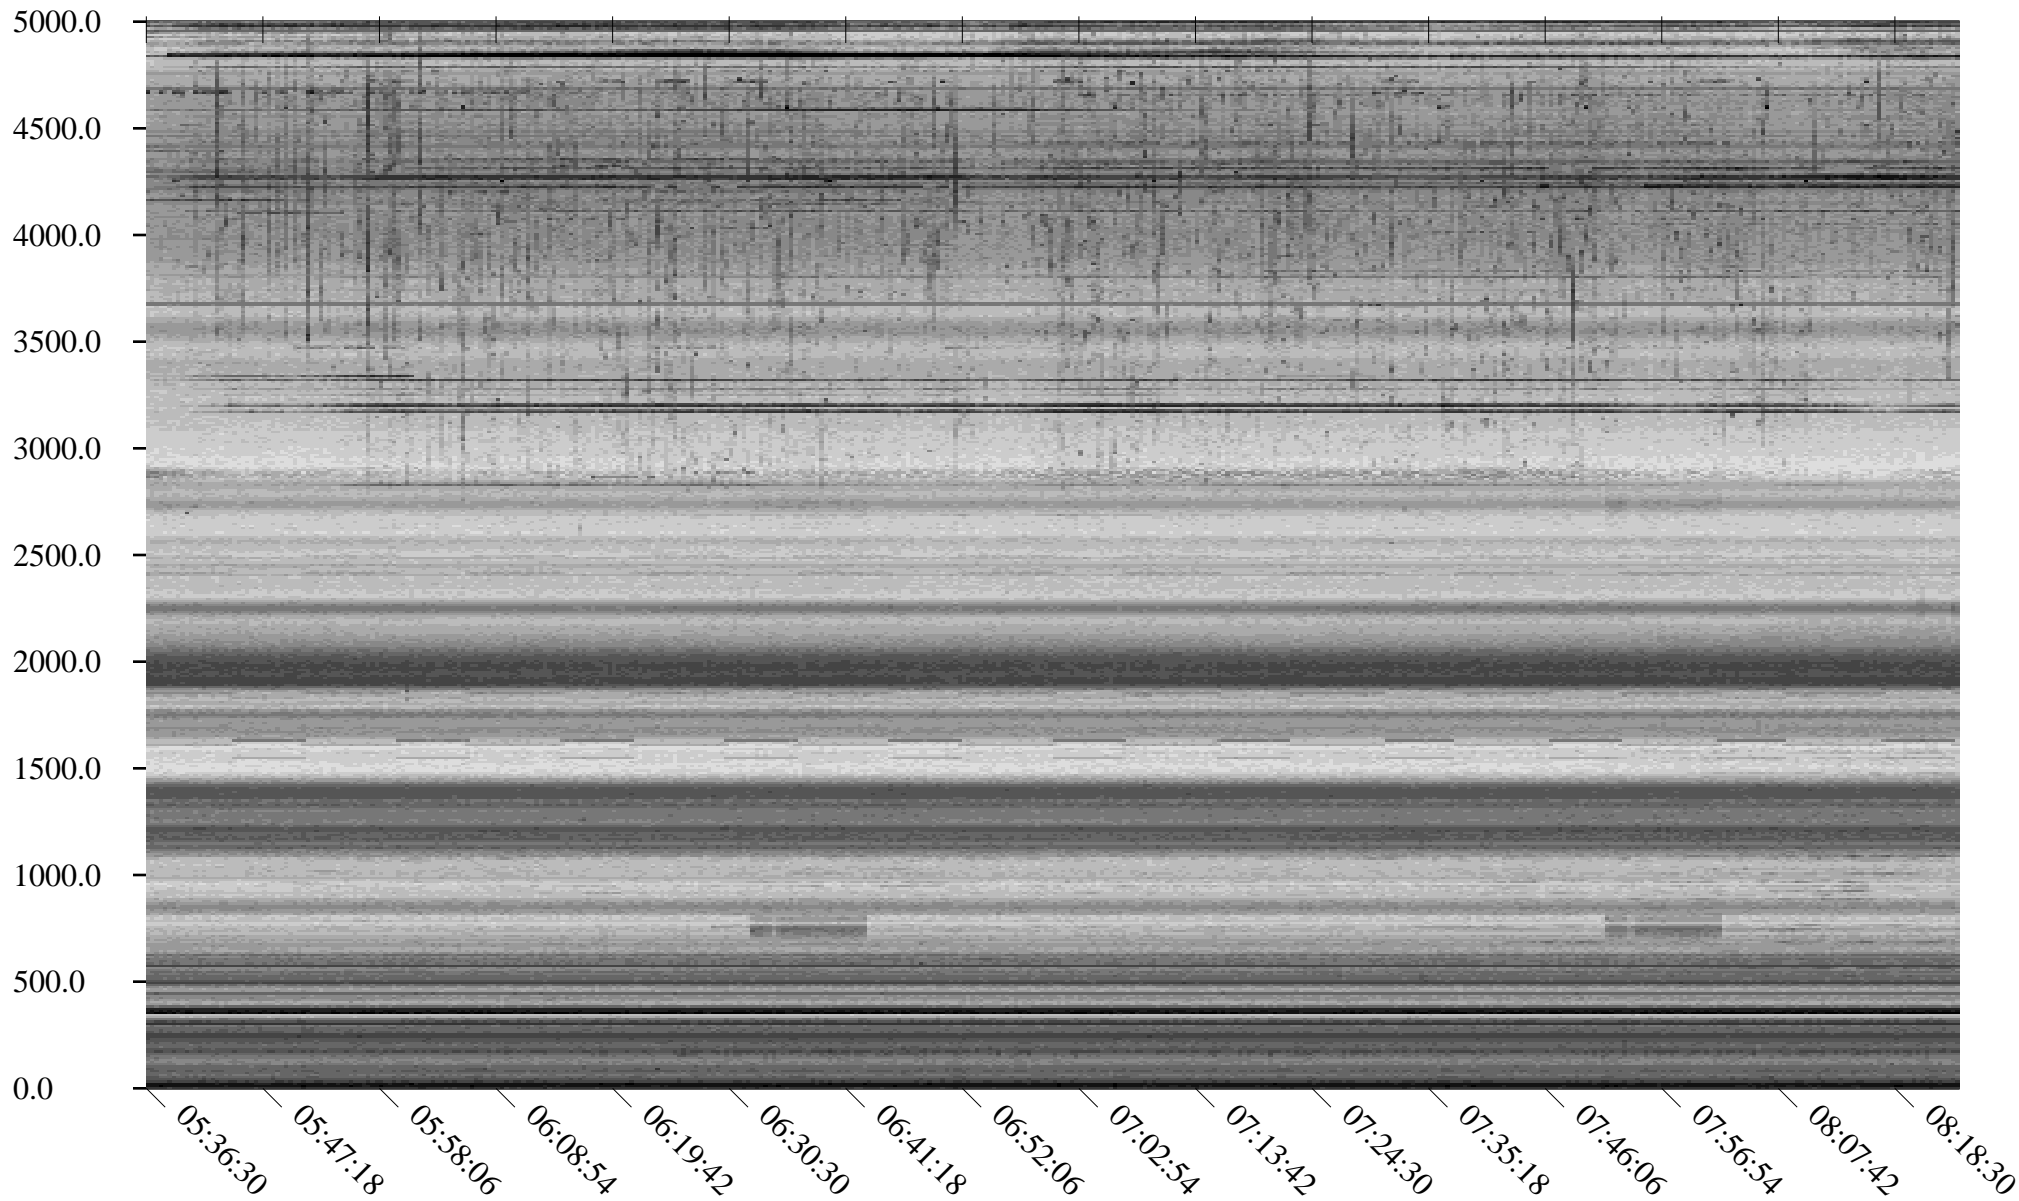

South Pole, day

132

2010

Linear Scale Black = 175 White = 25

Page 1

South Pole, day

132

2010

Linear Scale Black = 175 White = 25

South Pole, day

132

2010

Linear Scale Black = 175 White = 25

Page 3

South Pole, day

132

2010

Linear Scale    Black = 175    White = 25

Page 4

South Pole, day

132

2010

Linear Scale    Black = 175    White = 25

Page 5

South Pole, day

132

2010

Linear Scale Black = 175 White = 25

South Pole, day

132

2010

Linear Scale Black = 175 White = 25