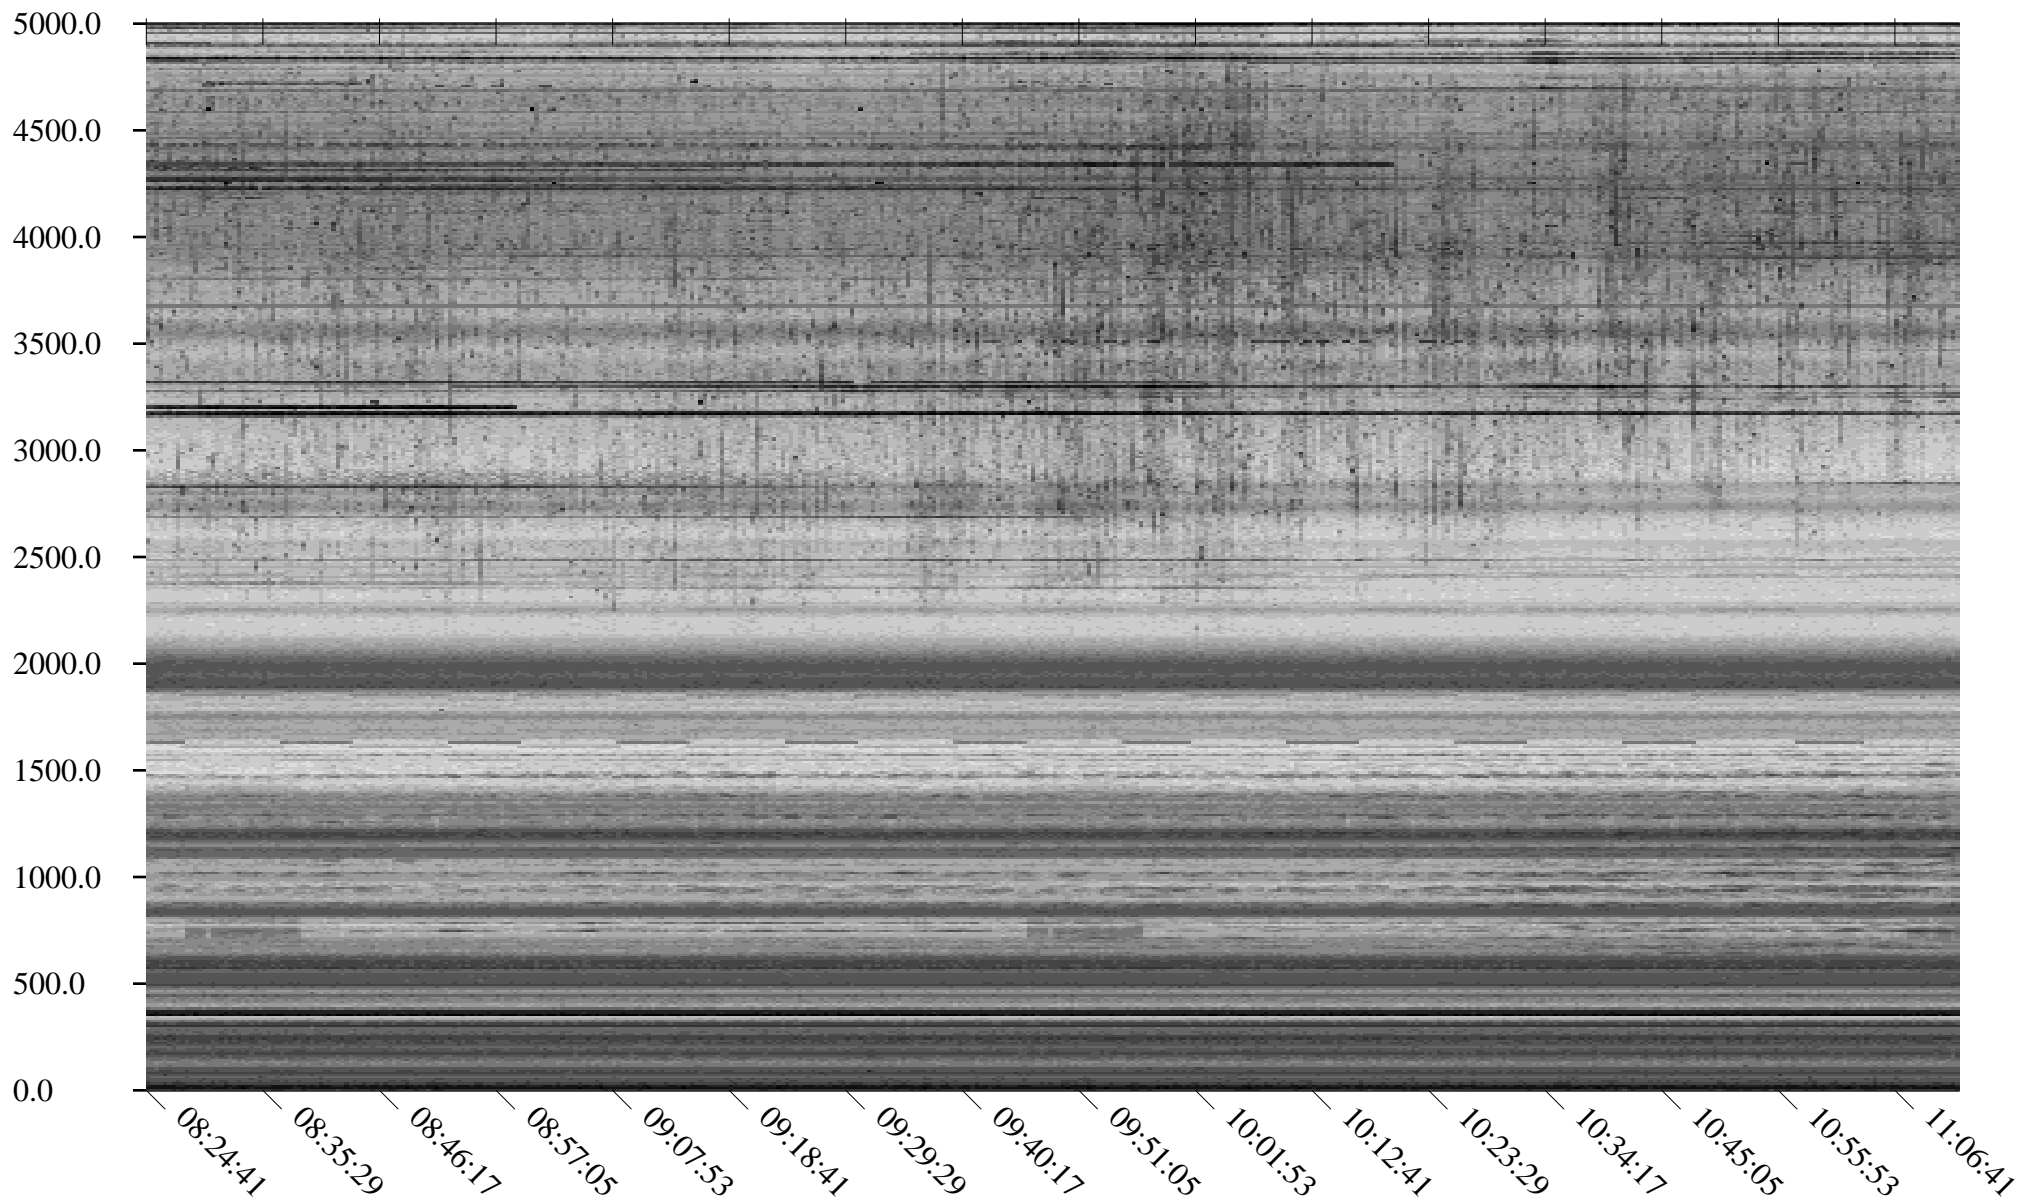

South Pole, day

134

2010

Linear Scale    Black = 175    White = 25

Page 1

South Pole, day

134

2010

Linear Scale    Black = 175    White = 25

Page 2

South Pole, day

134

2010

Linear Scale    Black = 175    White = 25

Page 3

South Pole, day

134

2010

Linear Scale Black = 175 White = 25

Page 4

South Pole, day

134

2010

Linear Scale    Black = 175    White = 25

Page 5

South Pole, day

134

2010

Linear Scale Black = 175 White = 25

South Pole, day

134

2010