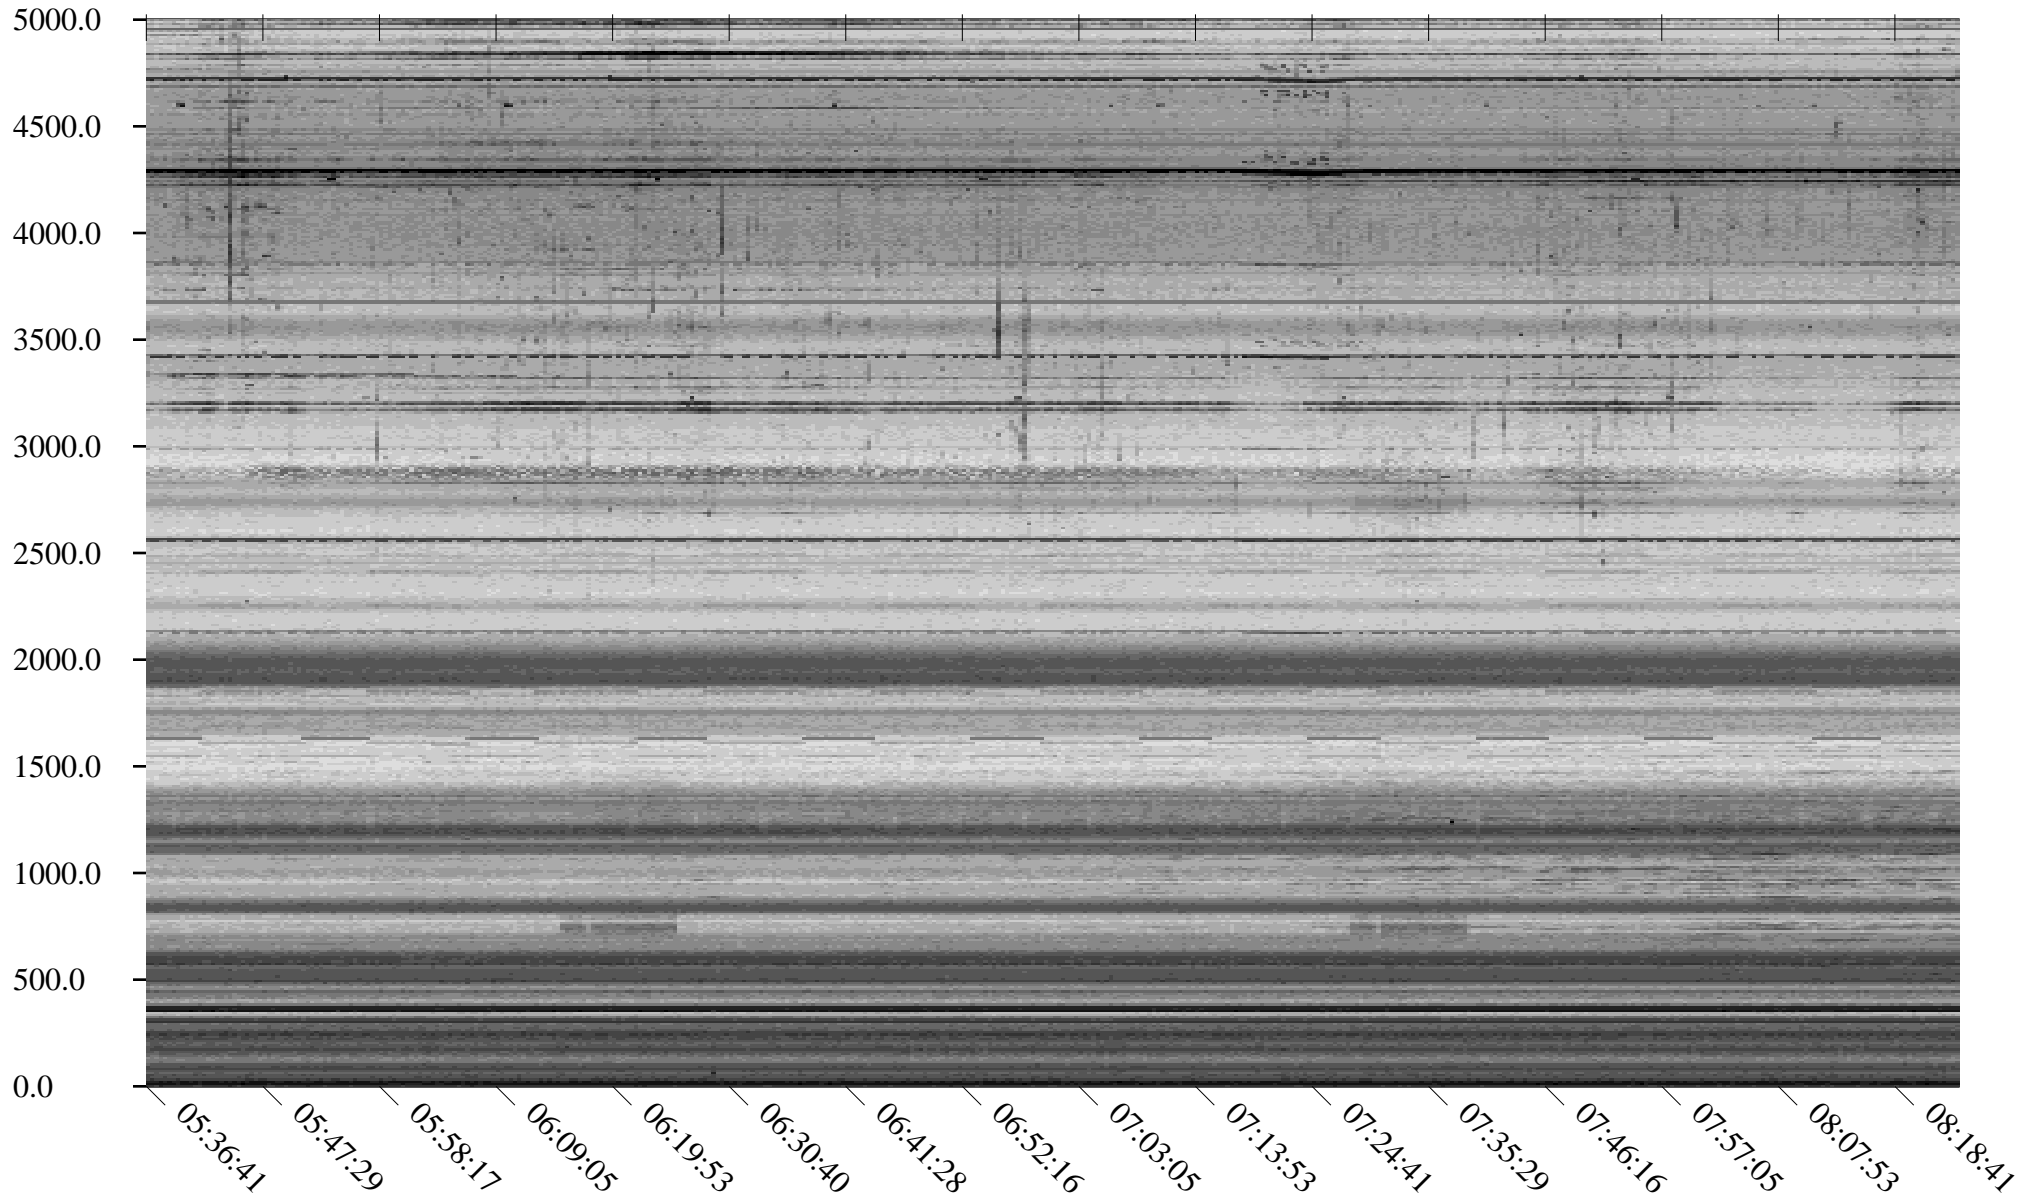

South Pole, day

135

2010

Linear Scale Black = 175 White = 25

Page 1

South Pole, day

135

2010

Linear Scale Black = 175 White = 25

South Pole, day

135

2010

Linear Scale    Black = 175    White = 25

Page 3

South Pole, day

135

2010

Linear Scale    Black = 175    White = 25

Page 4

South Pole, day

135

2010

Linear Scale    Black = 175    White = 25

Page 5

South Pole, day

135

2010

Linear Scale Black = 175 White = 25

Page 6

South Pole, day

135

2010