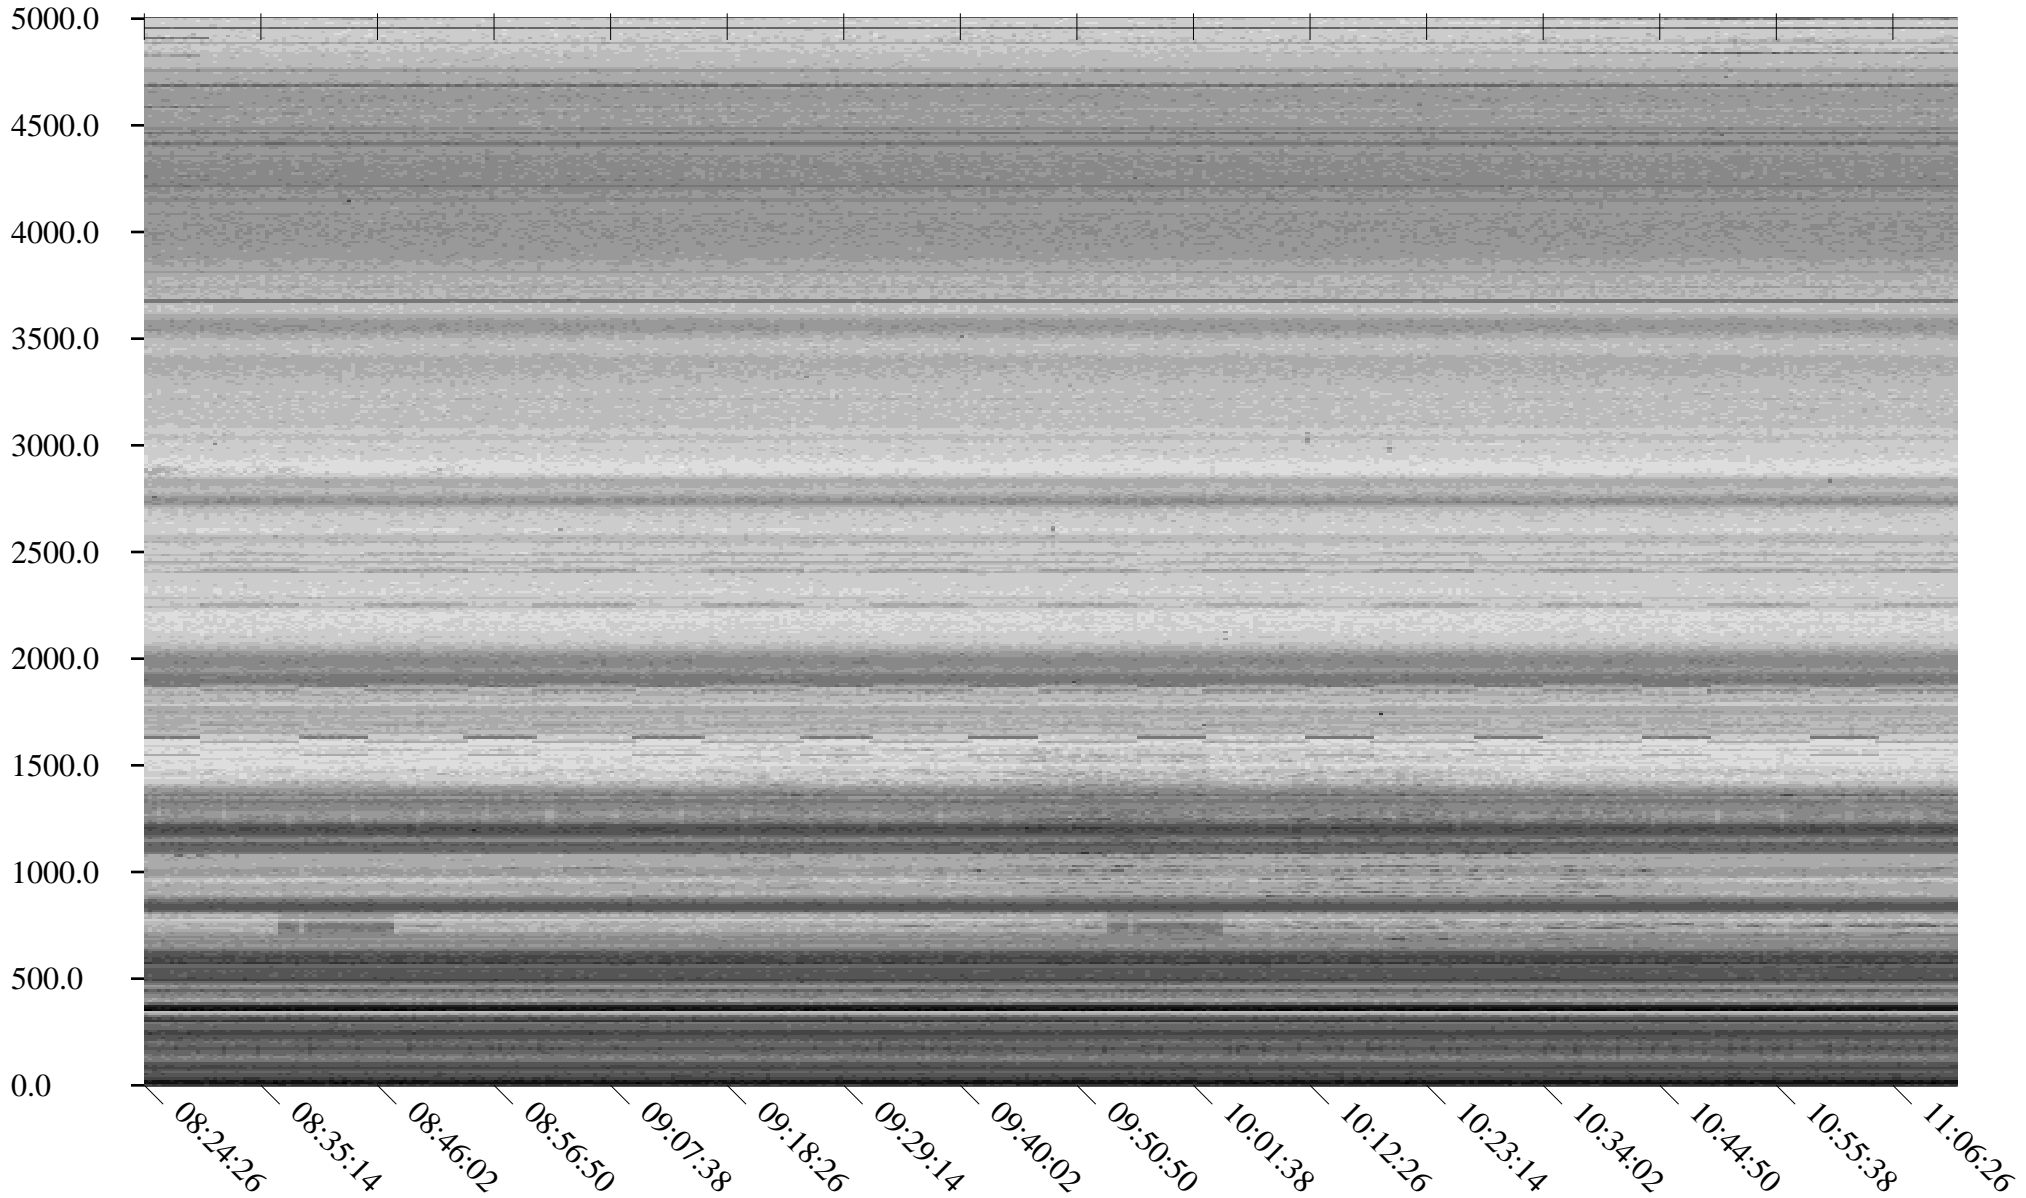

South Pole, day

140

2010

Linear Scale Black = 175 White = 25

Page 1

South Pole, day

140

2010

Linear Scale Black = 175 White = 25

South Pole, day

140

2010

Linear Scale Black = 175 White = 25

Page 3

South Pole, day

140

2010

Linear Scale Black = 175 White = 25

Page 4

South Pole, day

140

2010

Linear Scale Black = 175 White = 25

Page 5

South Pole, day

140

2010

Linear Scale Black = 175 White = 25

South Pole, day

140

2010

Linear Scale Black = 175 White = 25