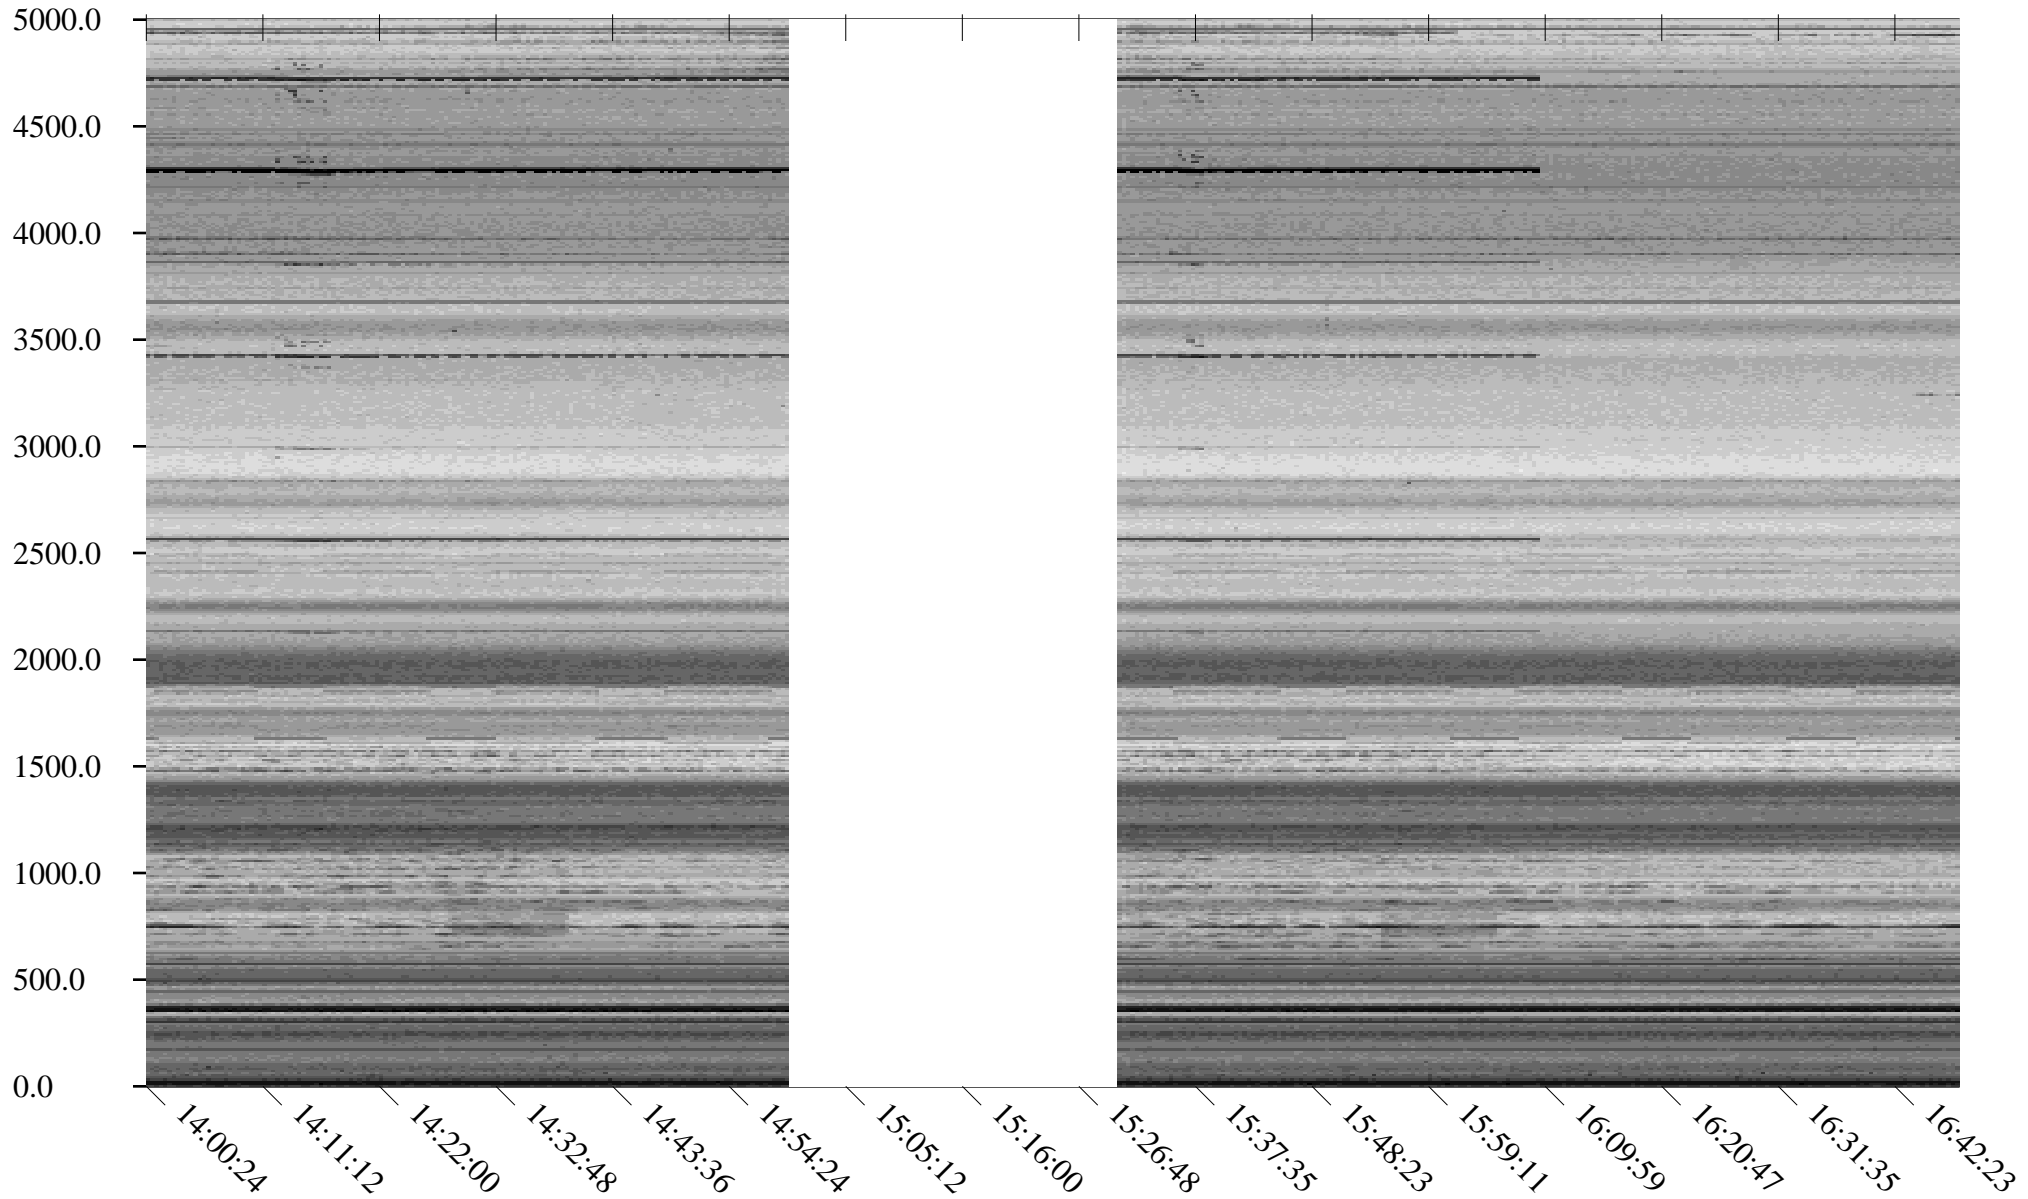

South Pole, day

141

2010

Linear Scale Black = 175 White = 25

Page 1

South Pole, day

141

2010

141

2010

Linear Scale Black = 175 White = 25

Page 4

South Pole, day

141

2010

Linear Scale Black = 175 White = 25

Page 5

South Pole, day

141

2010

Linear Scale Black = 175 White = 25

South Pole, day

141

2010

Linear Scale Black = 175 White = 25

Page 7

South Pole, day

141

2010

Linear Scale Black = 175 White = 25

Page 8

South Pole, day