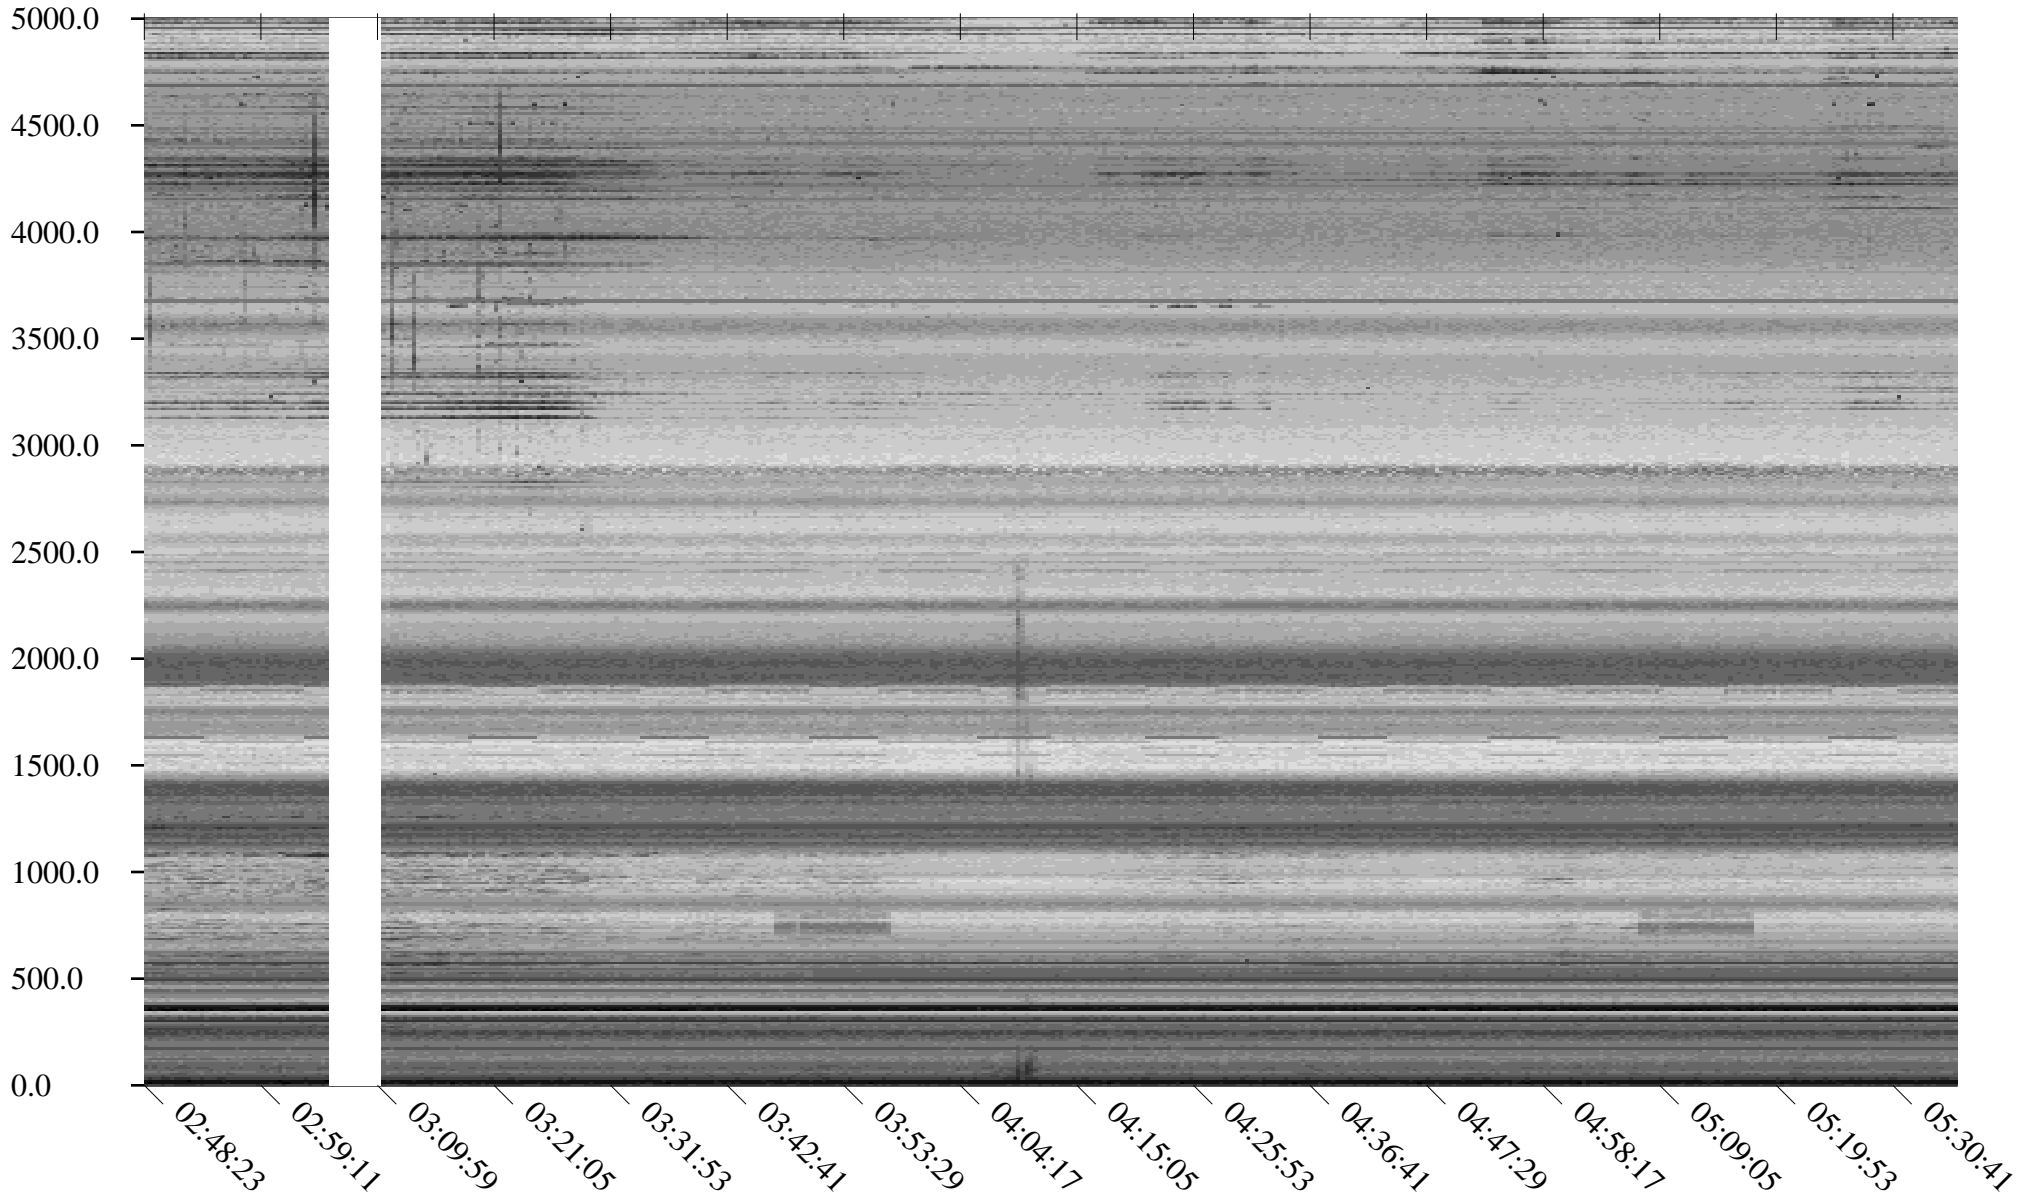

South Pole, day

142

2010

Linear Scale Black = 175 White = 25

Page 1

South Pole, day

142

2010

Page 2

Linear Scale Black = 175 White = 25

South Pole, day

142

2010

Linear Scale Black = 175 White = 25

Page 3

South Pole, day

142

2010

Linear Scale Black = 175 White = 25

Page 4

South Pole, day

142

2010

Linear Scale    Black = 175    White = 25

Page 5

South Pole, day

142

2010

Linear Scale Black = 175 White = 25

Page 6

South Pole, day

142