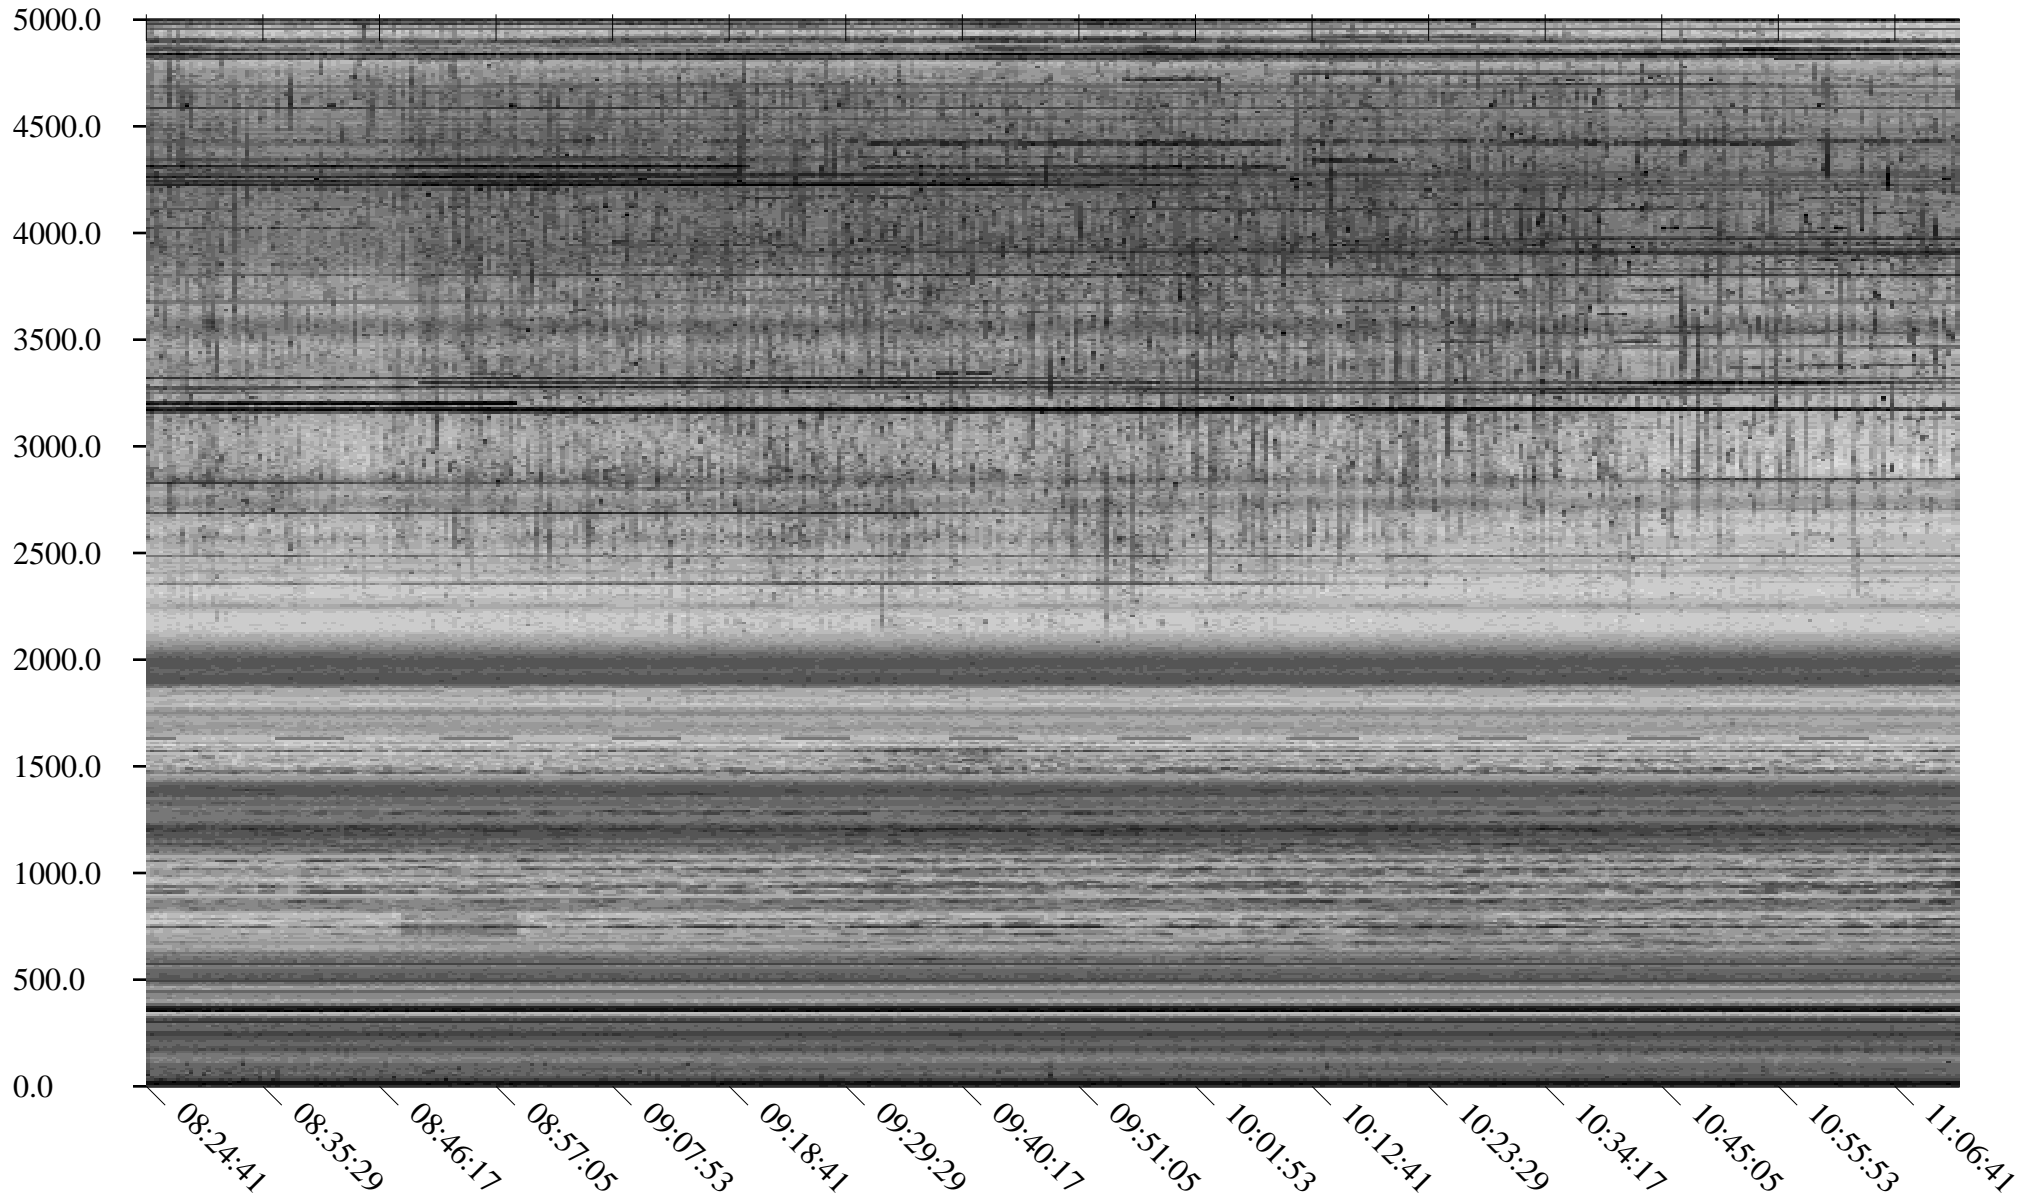

South Pole, day

144

2010

Linear Scale Black = 175 White = 25

Page 1

South Pole, day

144

2010

Linear Scale    Black = 175    White = 25

Page 2

South Pole, day

144

2010

Linear Scale Black = 175 White = 25

Page 3

South Pole, day

144

2010

Linear Scale Black = 175 White = 25

Page 4

South Pole, day

144

2010

Linear Scale Black = 175 White = 25

Page 5

South Pole, day

144

2010

Linear Scale    Black = 175    White = 25

Page 6

South Pole, day

144