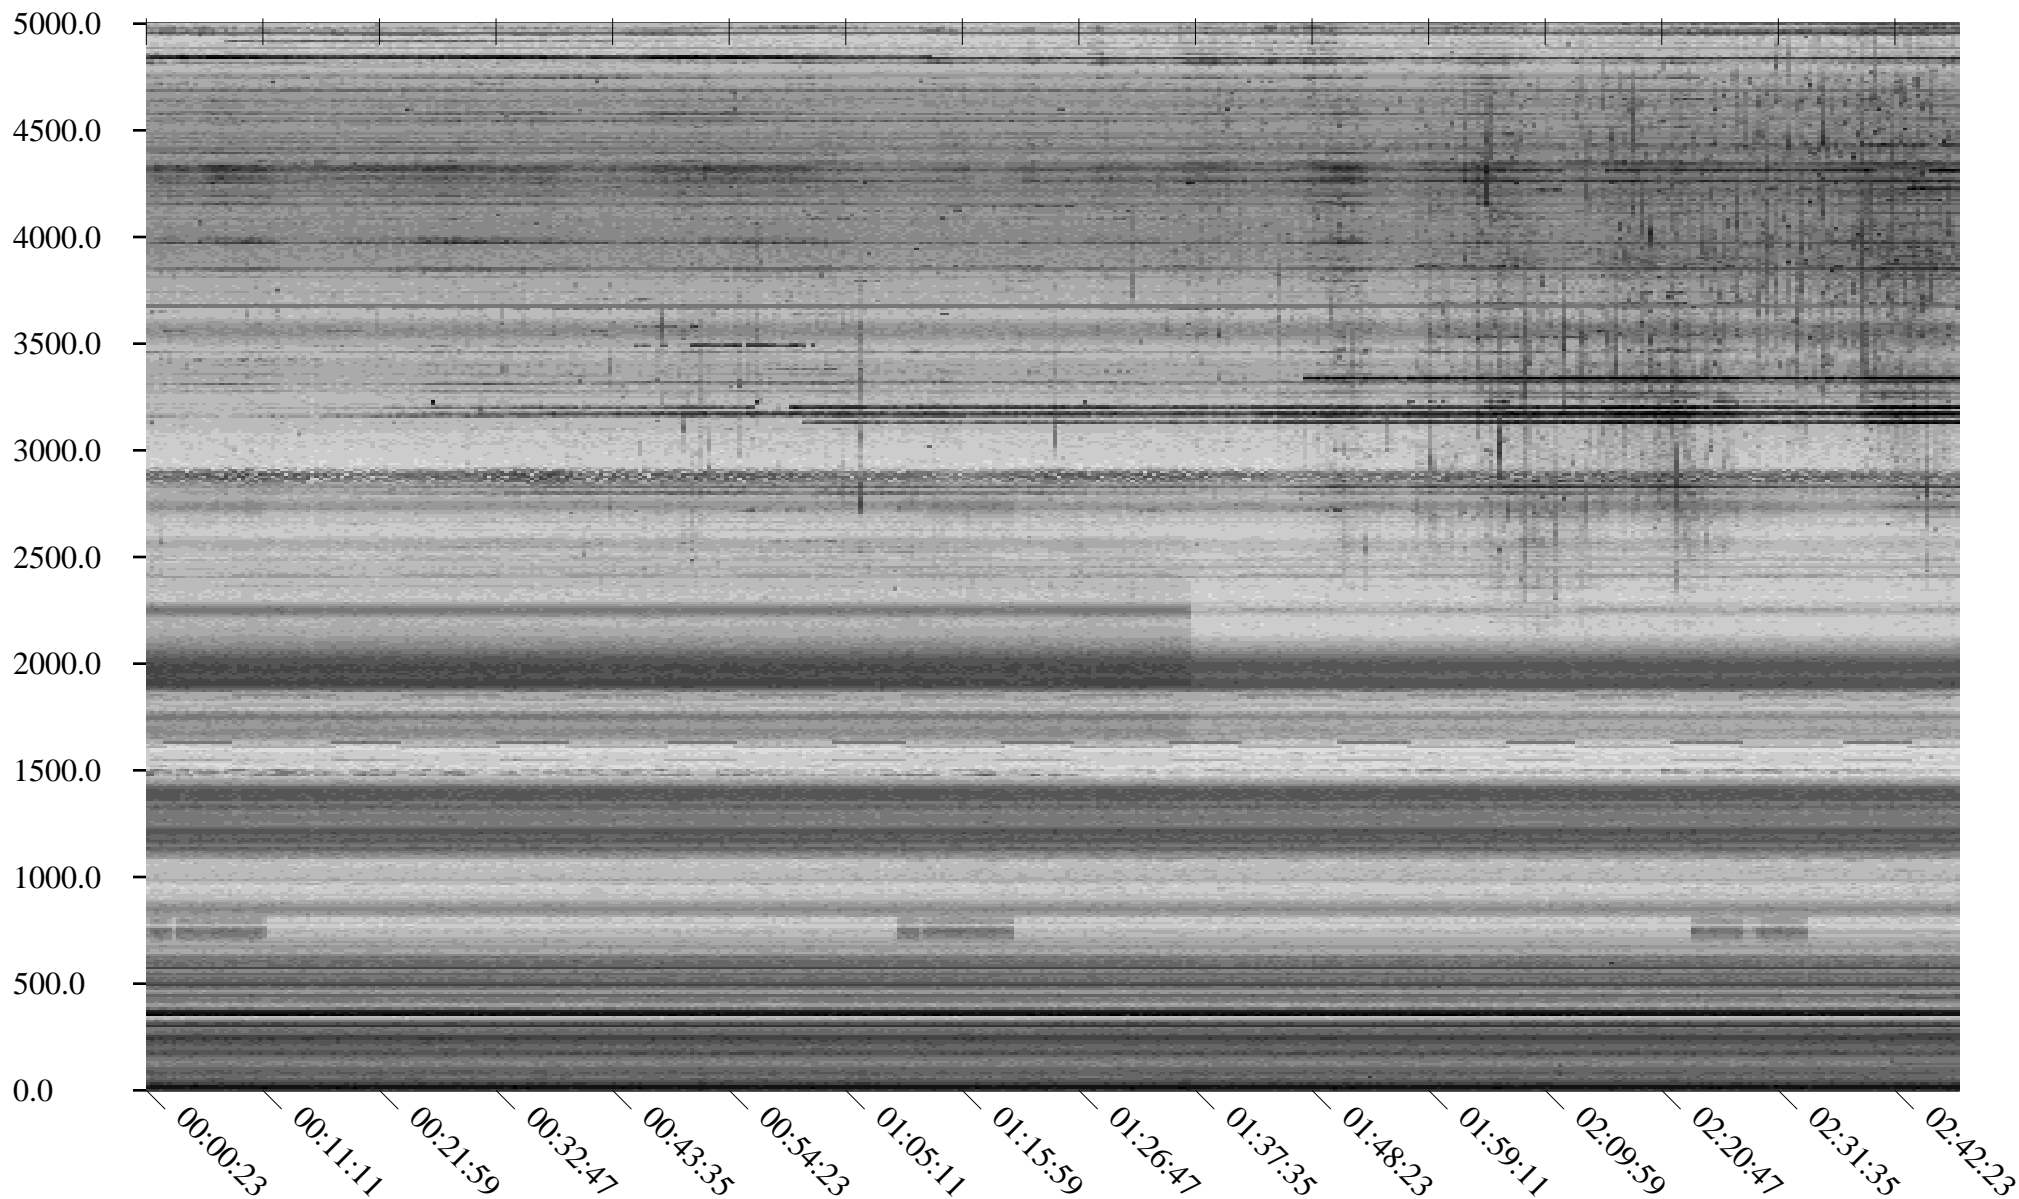

South Pole, day

144

2010

Linear Scale Black = 175 White = 25

Page 1

South Pole, day

144

2010

Linear Scale    Black = 175    White = 25

Page 2

South Pole, day

144

2010

Linear Scale Black = 175 White = 25

Page 3

South Pole, day

144

2010

Linear Scale Black = 175 White = 25

Page 4

South Pole, day

144

2010

Linear Scale Black = 175 White = 25

Page 5

South Pole, day

144

2010

Linear Scale    Black = 175    White = 25

Page 6

South Pole, day

144