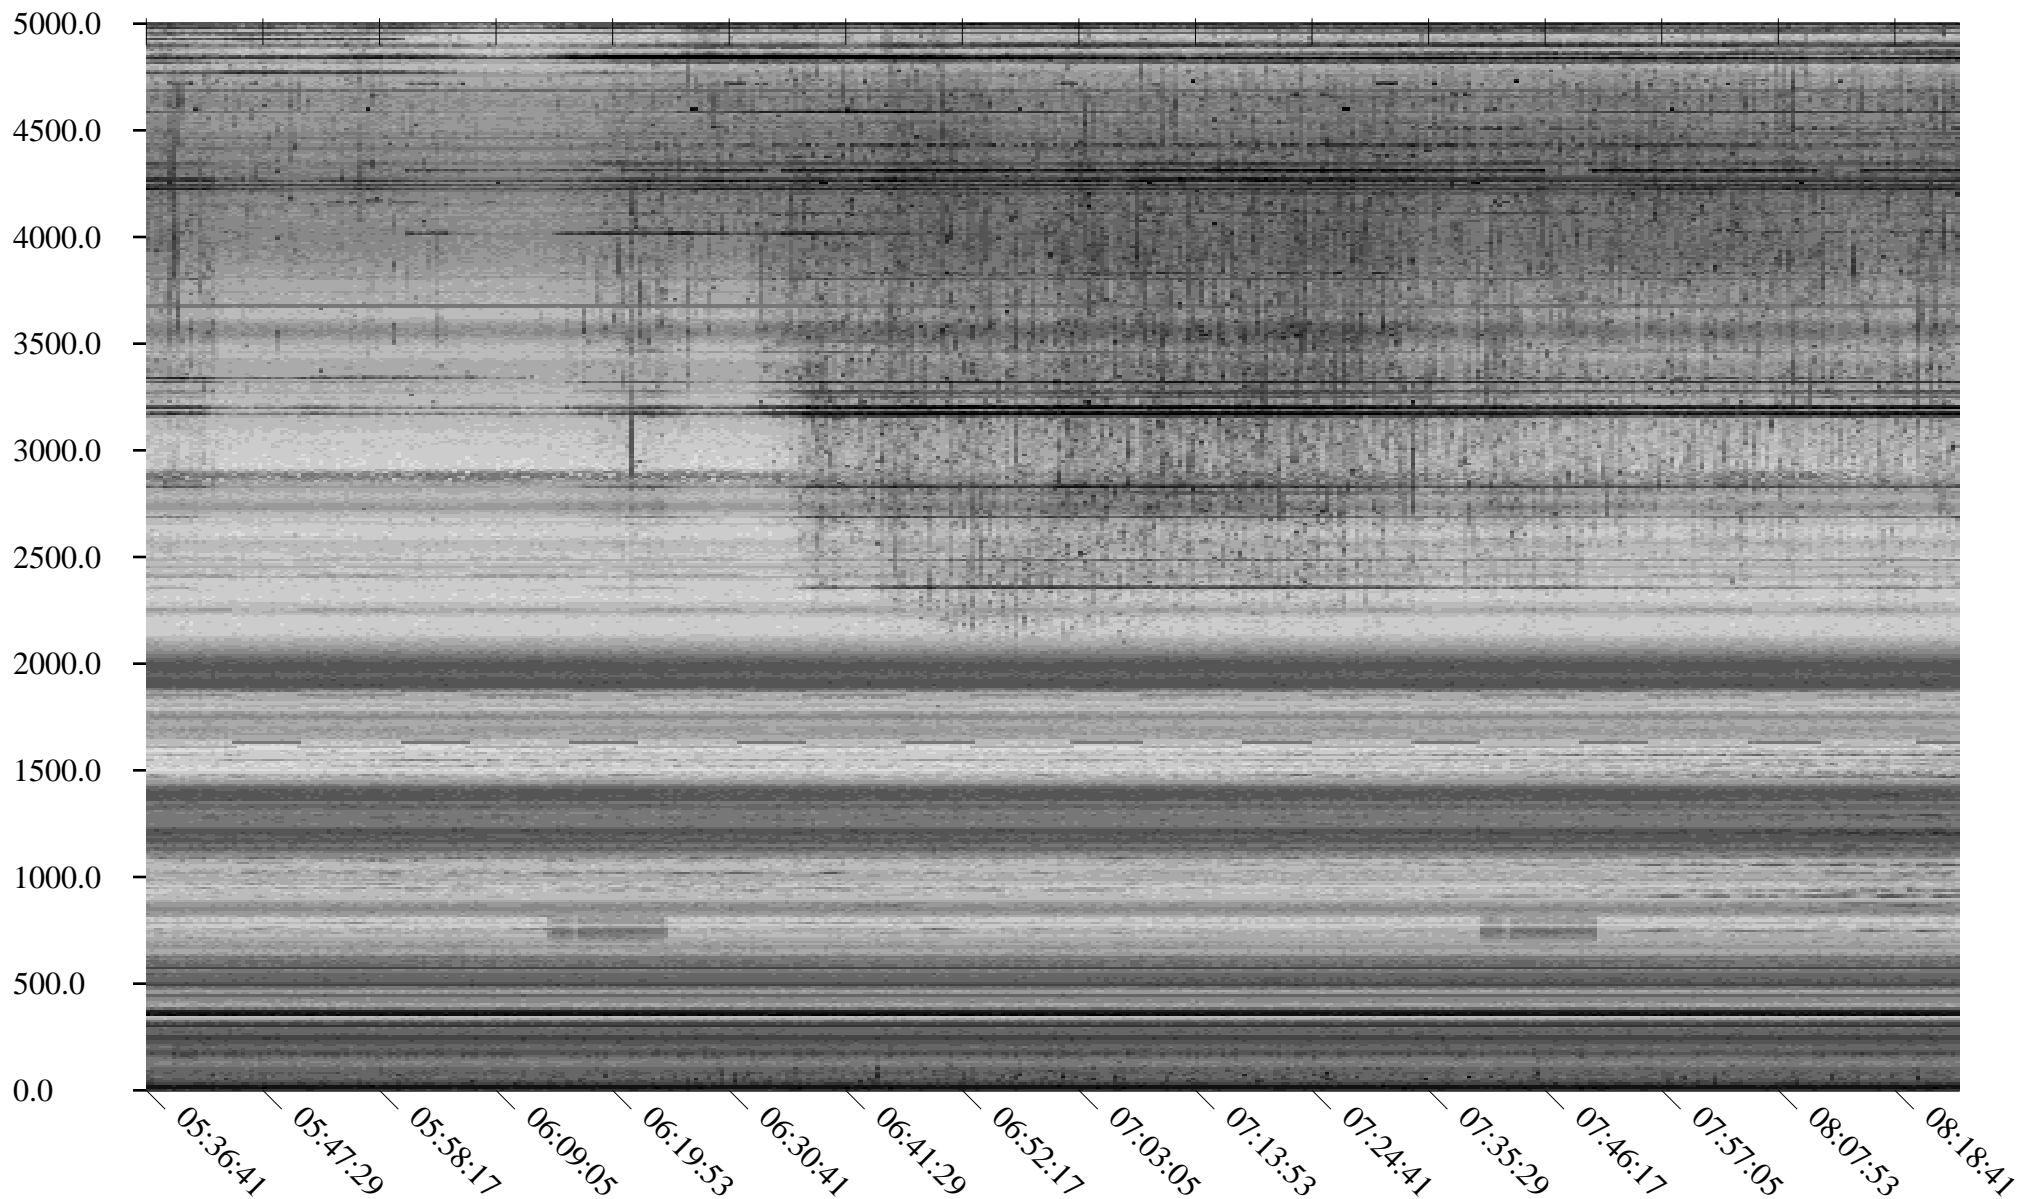

South Pole, day

144

2010

Linear Scale Black = 175 White = 25

Page 1

South Pole, day

144

2010

Linear Scale    Black = 175    White = 25

Page 2

South Pole, day

144

2010

Linear Scale Black = 175 White = 25

Page 3

South Pole, day

144

2010

Linear Scale Black = 175 White = 25

Page 4

South Pole, day

144

2010

Linear Scale Black = 175 White = 25

Page 5

South Pole, day

144

2010

Linear Scale    Black = 175    White = 25

Page 6

South Pole, day

144