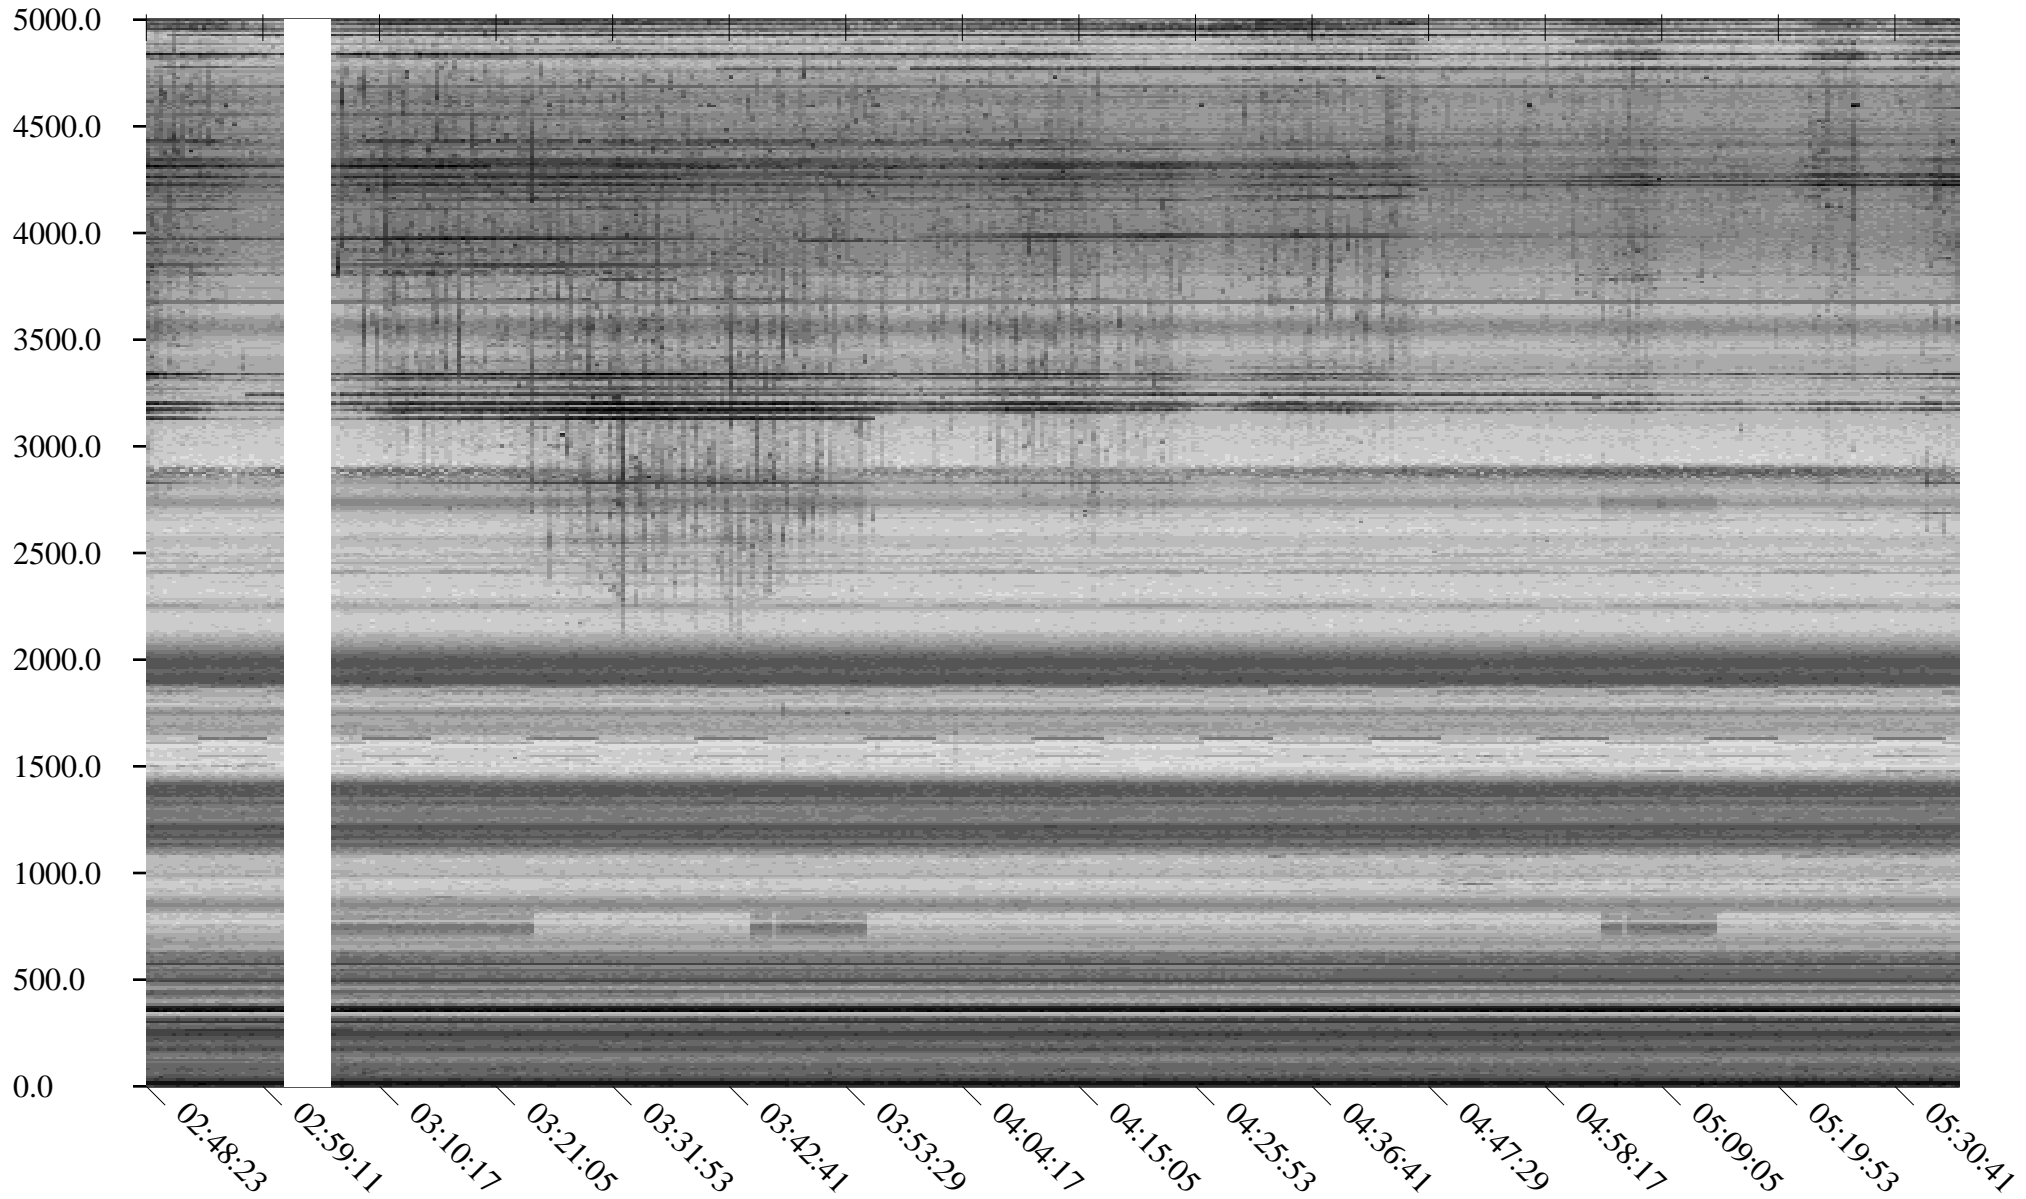

South Pole, day

144

2010

Linear Scale Black = 175 White = 25

Page 1

South Pole, day

144

2010

Linear Scale    Black = 175    White = 25

Page 2

South Pole, day

144

2010

Linear Scale Black = 175 White = 25

Page 3

South Pole, day

144

2010

Linear Scale Black = 175 White = 25

Page 4

South Pole, day

144

2010

Linear Scale Black = 175 White = 25

Page 5

South Pole, day

144

2010

Linear Scale    Black = 175    White = 25

Page 6

South Pole, day

144