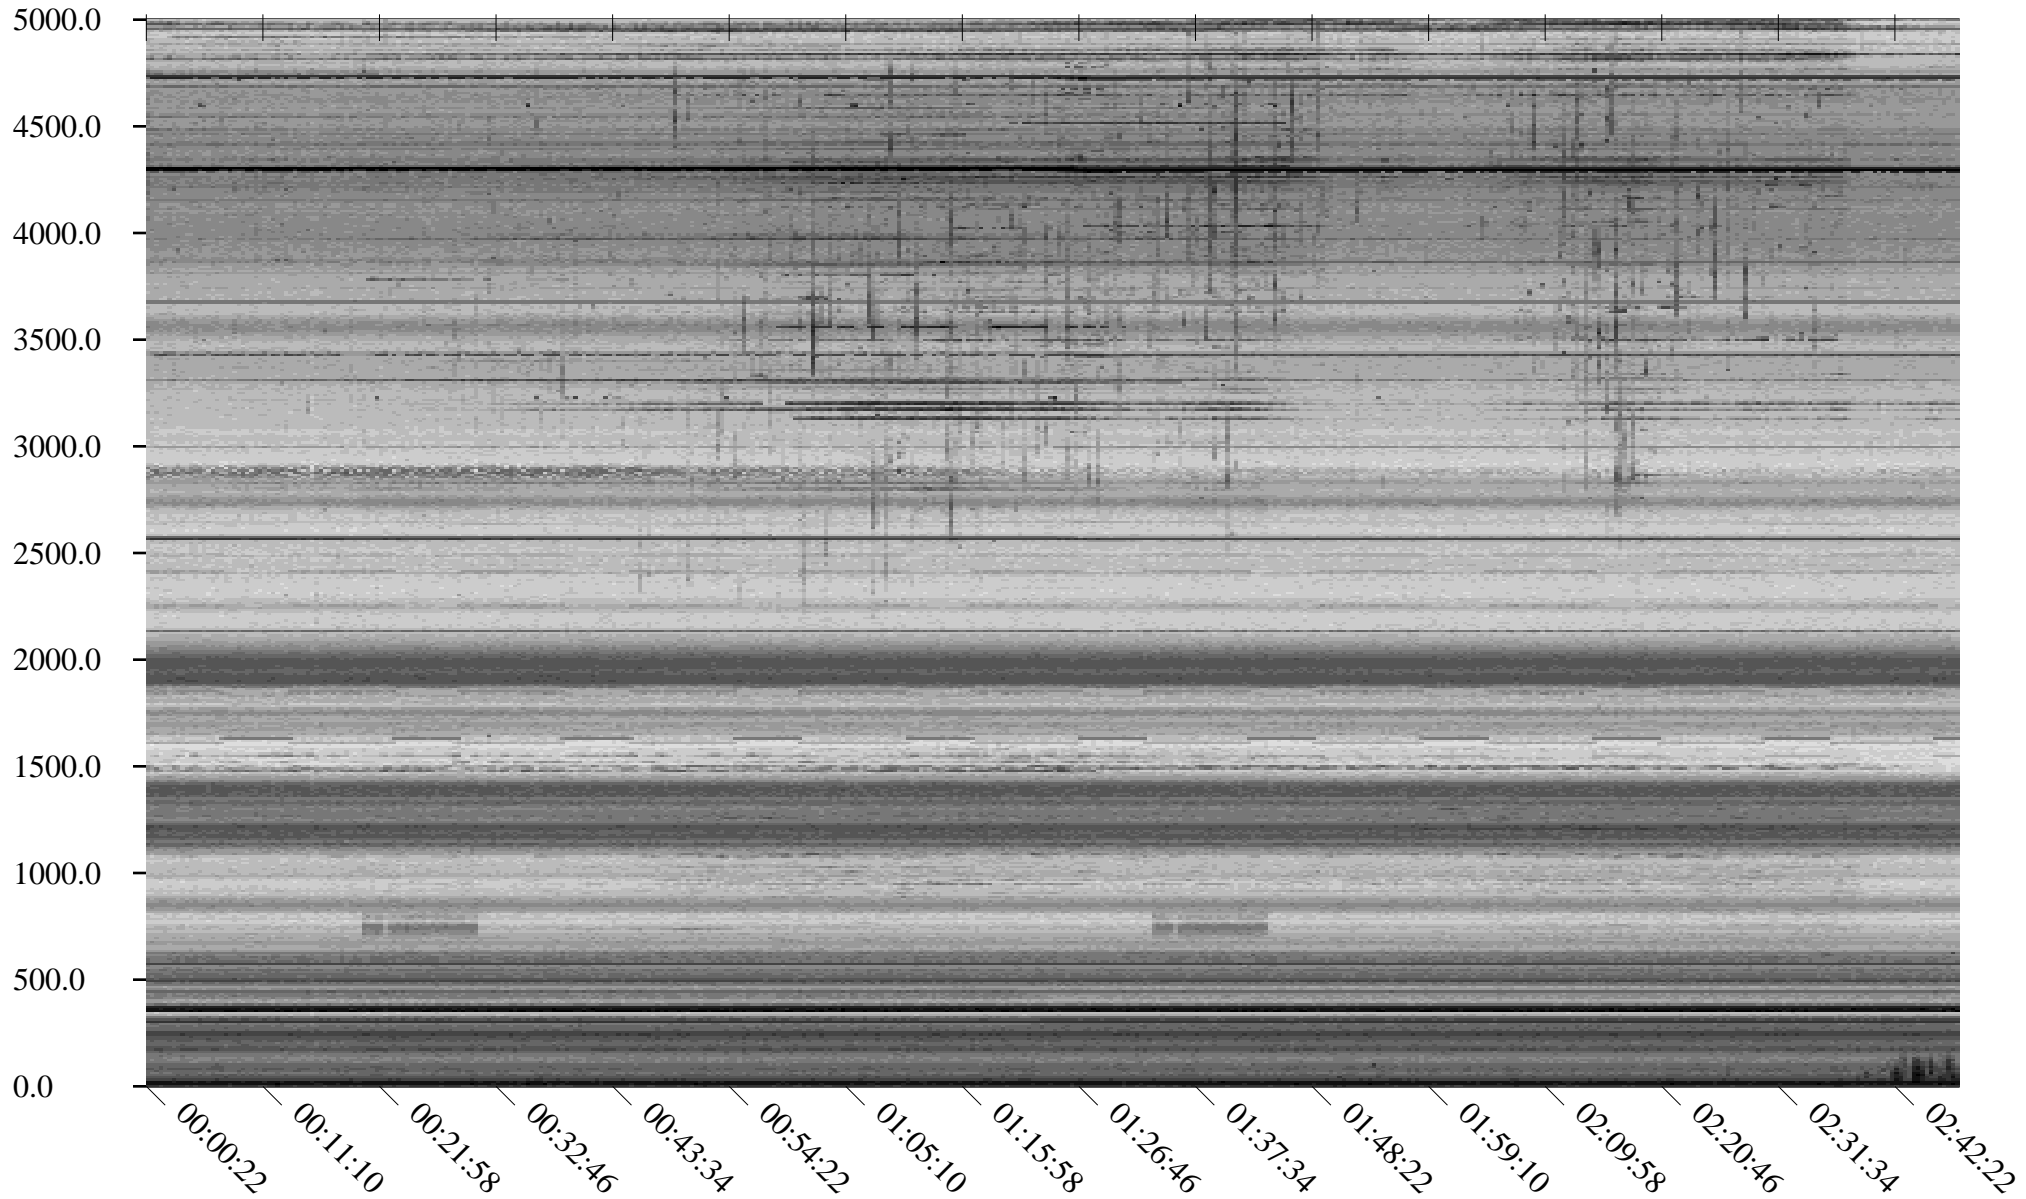

South Pole, day

145

2010

Linear Scale Black = 175 White = 25

Page 1

South Pole, day

145

2010

Linear Scale Black = 175 White = 25

South Pole, day

145

2010

Linear Scale Black = 175 White = 25

Page 3

South Pole, day

145

2010

Linear Scale Black = 175 White = 25

Page 4

South Pole, day

145

2010

Linear Scale    Black = 175    White = 25

Page 5

South Pole, day

145

2010

Linear Scale    Black = 175    White = 25

Page 6

South Pole, day

145

2010