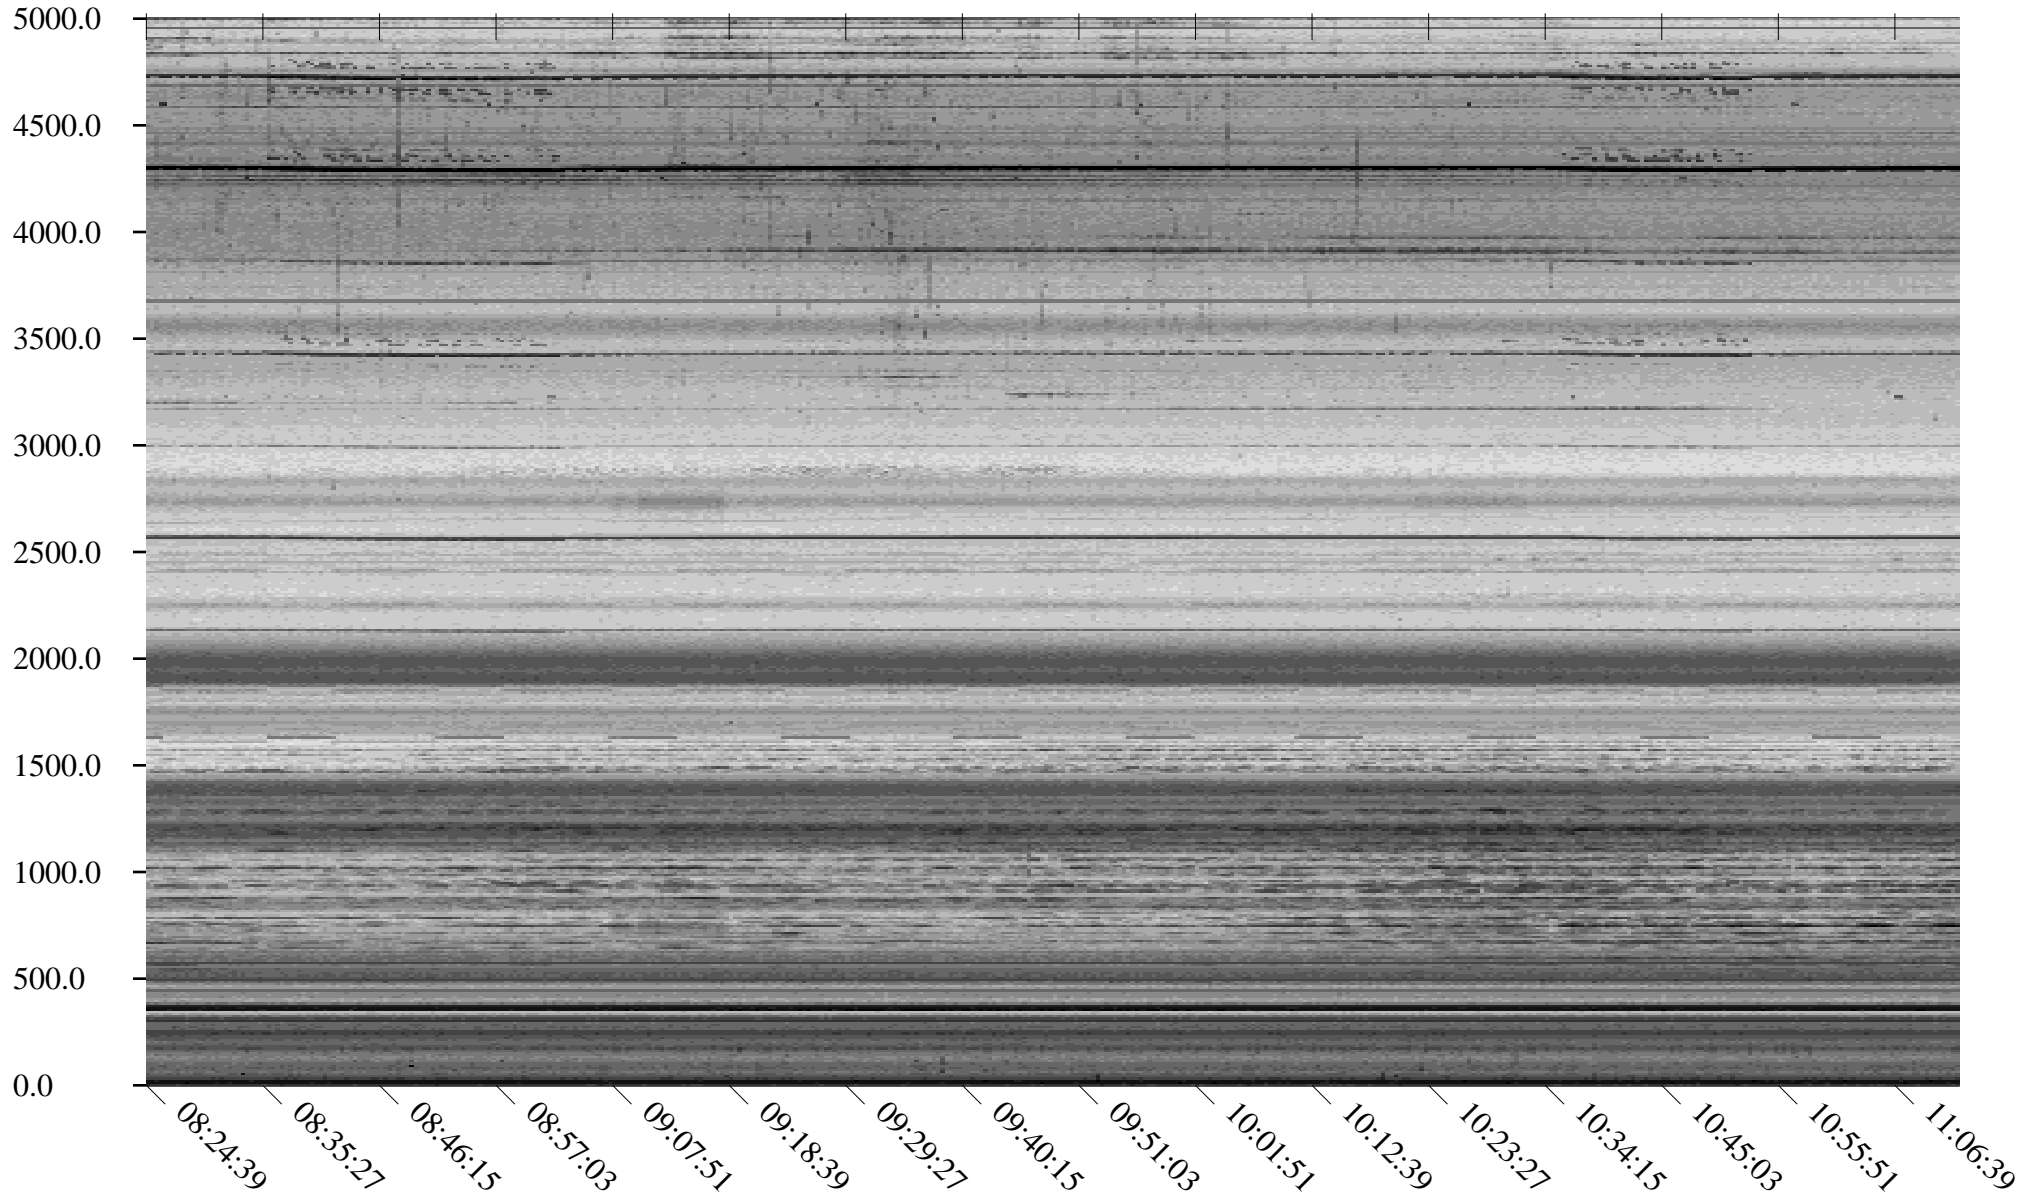

South Pole, day

145

2010

Linear Scale Black = 175 White = 25

Page 1

South Pole, day

145

2010

Linear Scale Black = 175 White = 25

South Pole, day

145

2010

Linear Scale Black = 175 White = 25

Page 3

South Pole, day

145

2010

Linear Scale Black = 175 White = 25

Page 4

South Pole, day

145

2010

Linear Scale    Black = 175    White = 25

Page 5

South Pole, day

145

2010

Linear Scale    Black = 175    White = 25

Page 6

South Pole, day

145

2010