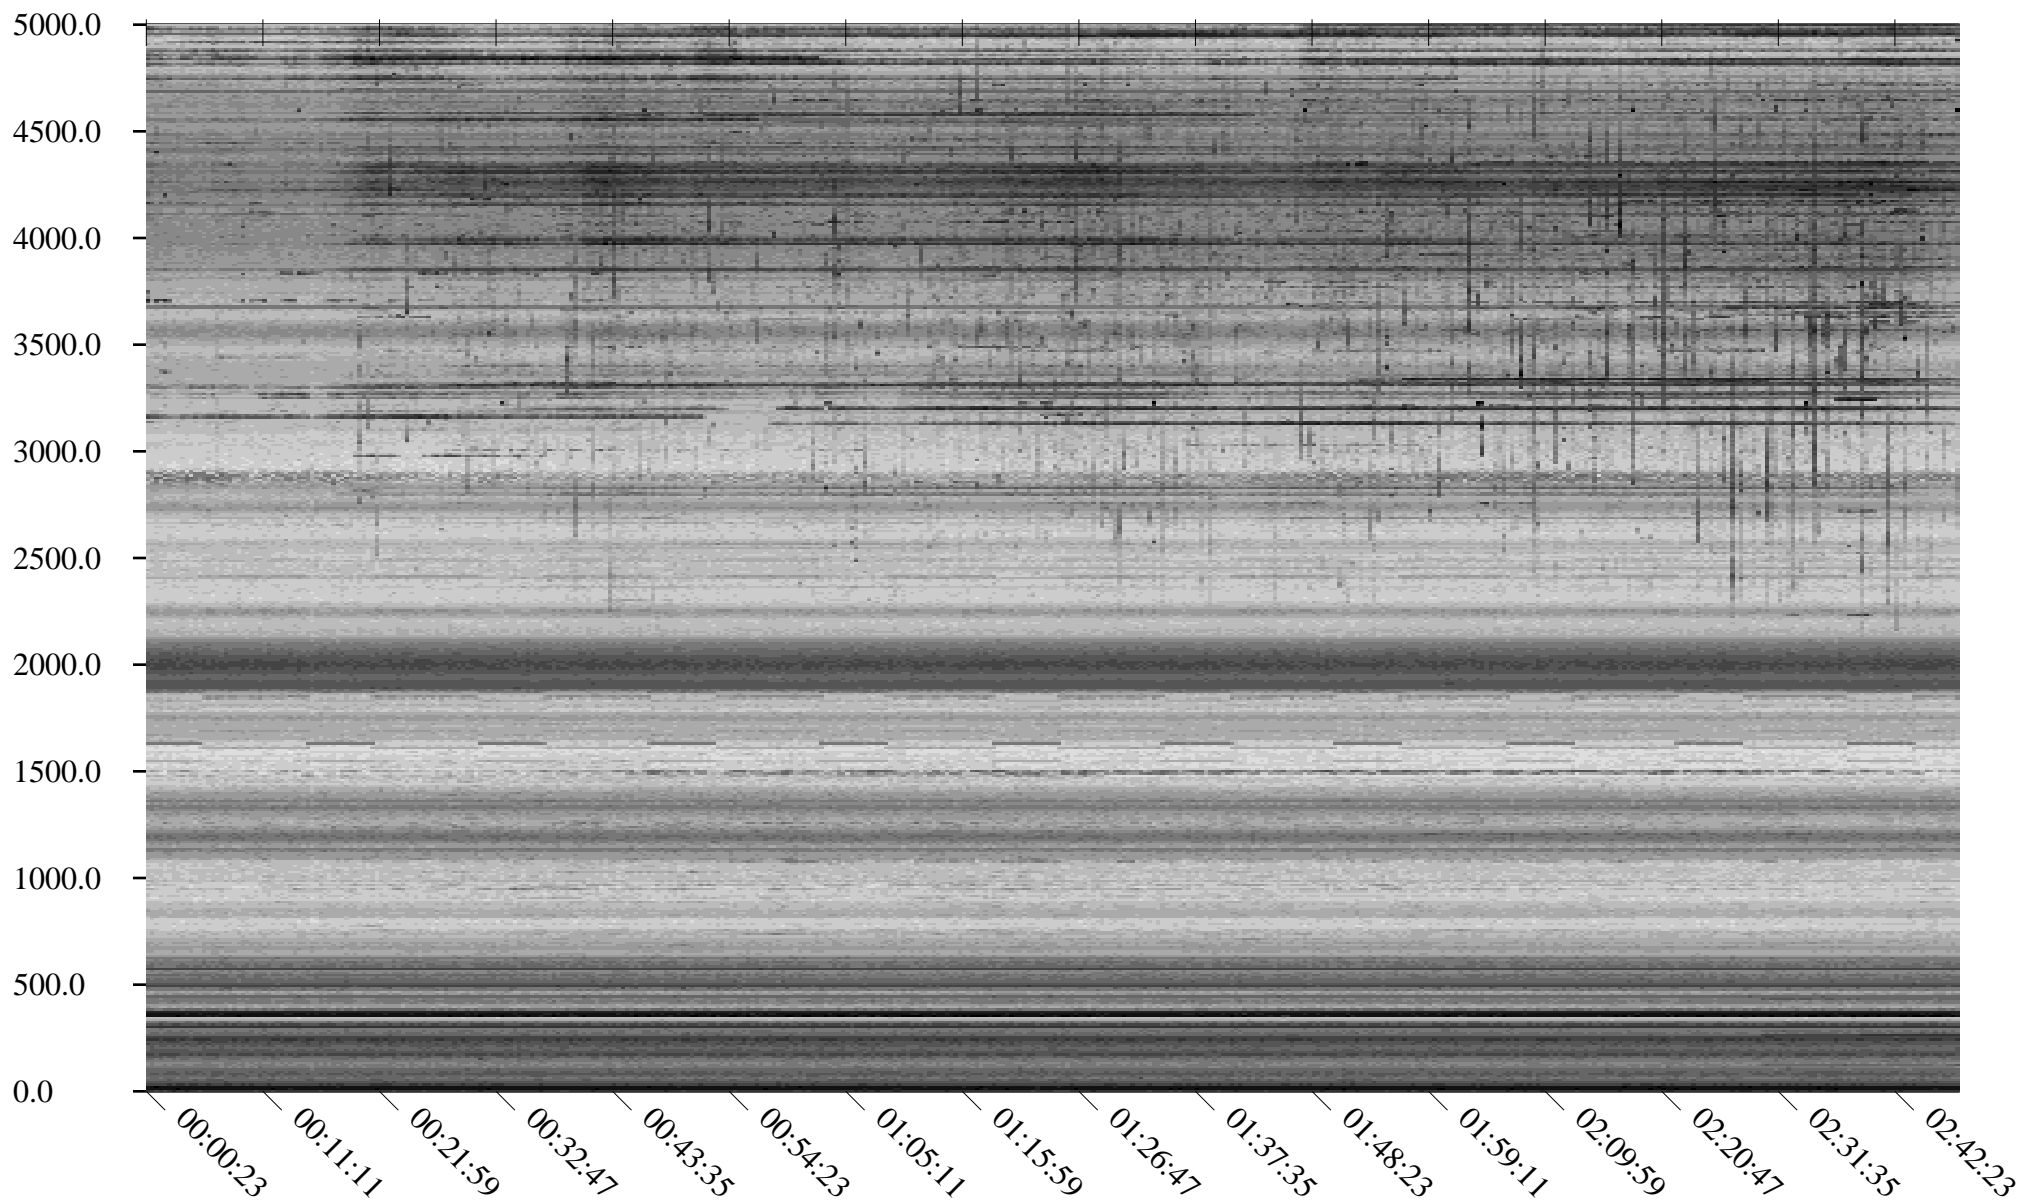

South Pole, day

146

2010

Linear Scale Black = 175 White = 25

Page 1

South Pole, day

146

2010

Linear Scale    Black = 175    White = 25

South Pole, day

146

2010

Linear Scale    Black = 175    White = 25

Page 3

South Pole, day

146

2010

Linear Scale Black = 175 White = 25

Page 4

South Pole, day

146

2010

Linear Scale    Black = 175    White = 25

Page 5

South Pole, day

146

2010

Linear Scale Black = 175 White = 25

Page 6

South Pole, day

146

2010