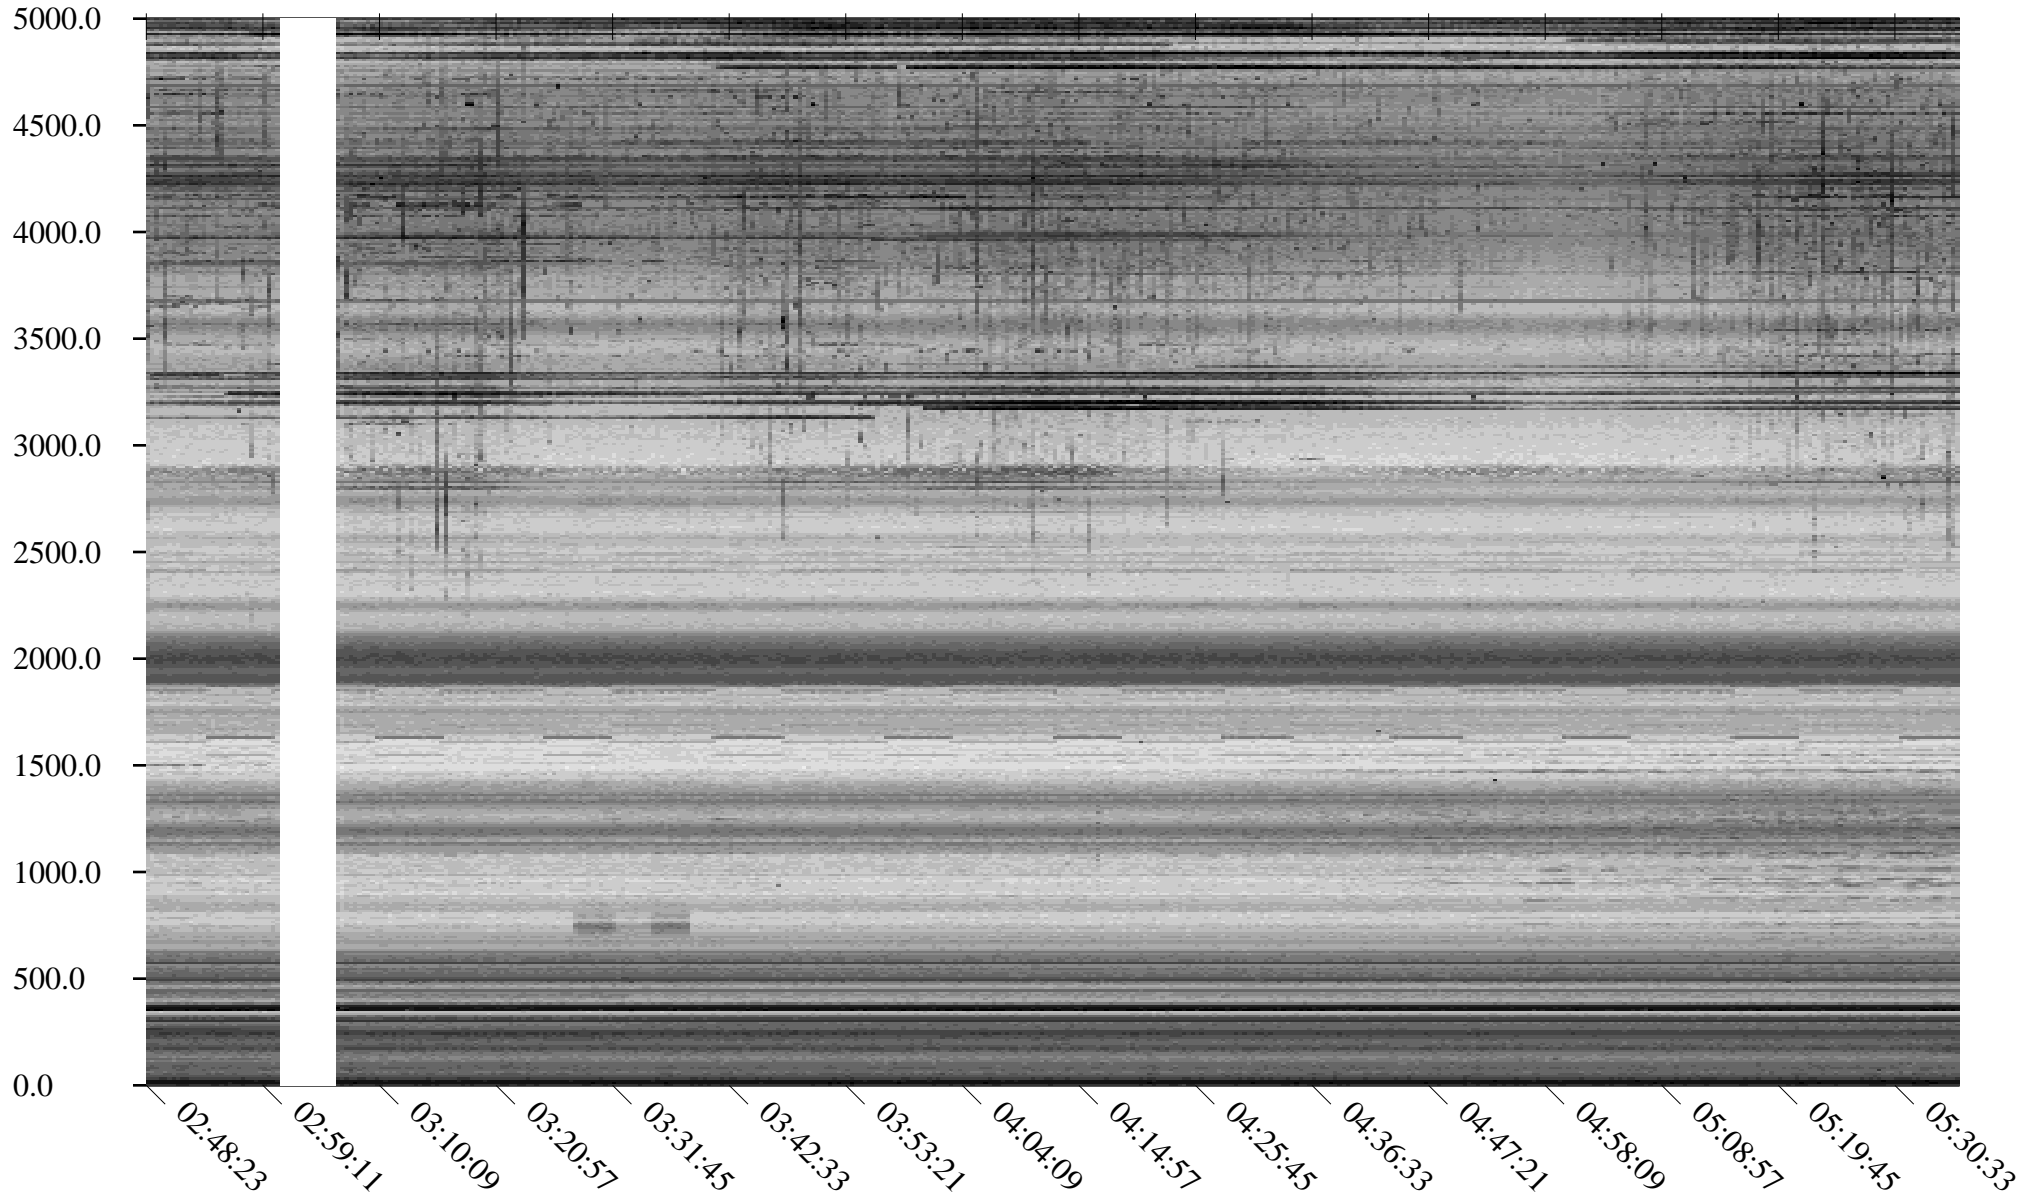

South Pole, day

146

2010

Linear Scale Black = 175 White = 25

Page 1

South Pole, day

146

2010

Linear Scale    Black = 175    White = 25

South Pole, day

146

2010

Linear Scale    Black = 175    White = 25

Page 3

South Pole, day

146

2010

Linear Scale Black = 175 White = 25

Page 4

South Pole, day

146

2010

Linear Scale    Black = 175    White = 25

Page 5

South Pole, day

146

2010

Linear Scale Black = 175 White = 25

Page 6

South Pole, day

146

2010