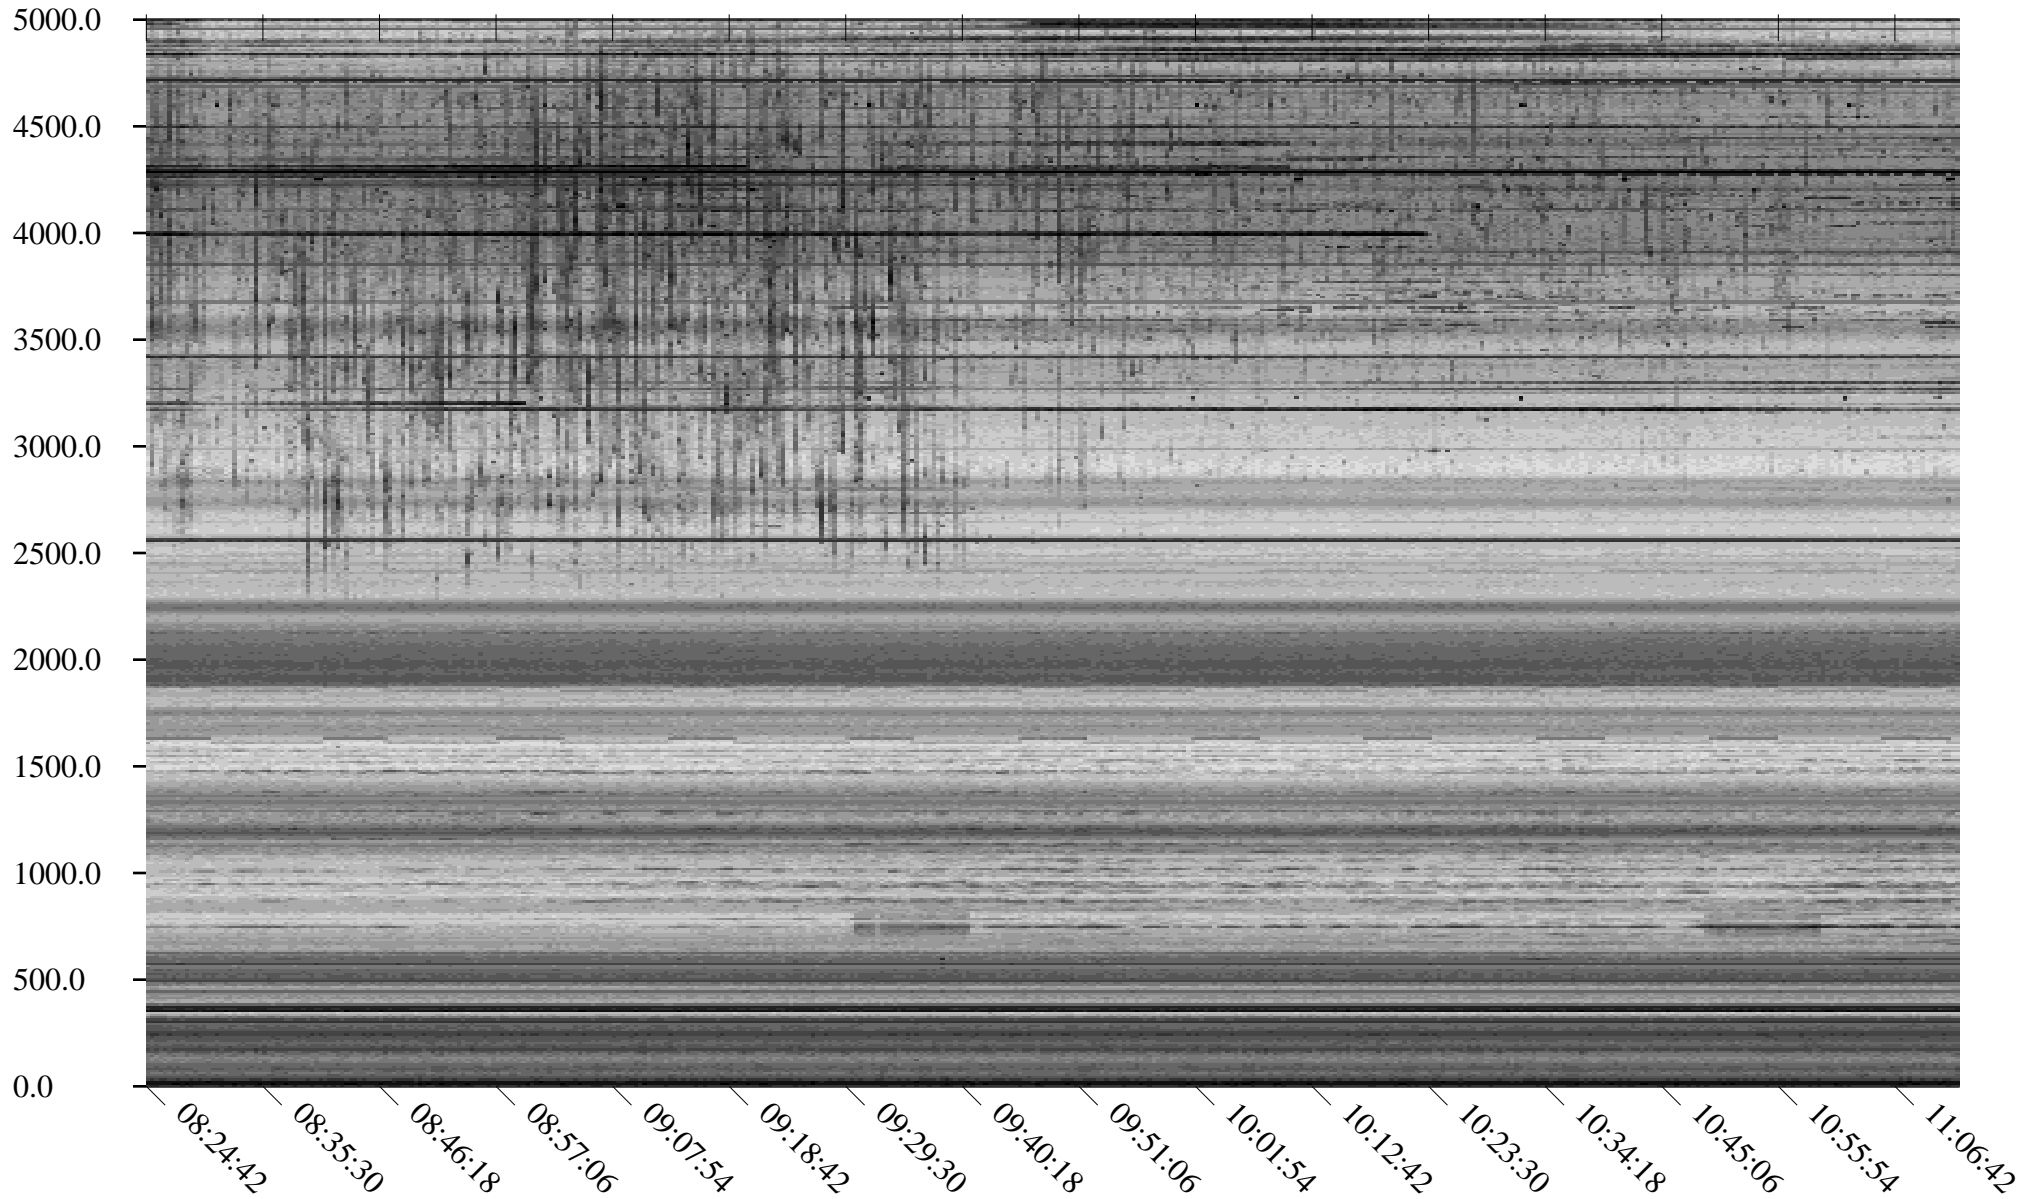

South Pole, day

171

2010

Linear Scale Black = 175 White = 25

Page 1

South Pole, day

171

2010

Linear Scale Black = 175 White = 25

South Pole, day

171

2010

Linear Scale Black = 175 White = 25

Page 3

South Pole, day

171

2010

Linear Scale    Black = 175    White = 25

Page 4

South Pole, day

171

2010

Linear Scale Black = 175 White = 25

Page 5

South Pole, day

171

2010

Linear Scale Black = 175 White = 25

South Pole, day

171

2010

Linear Scale    Black = 175    White = 25