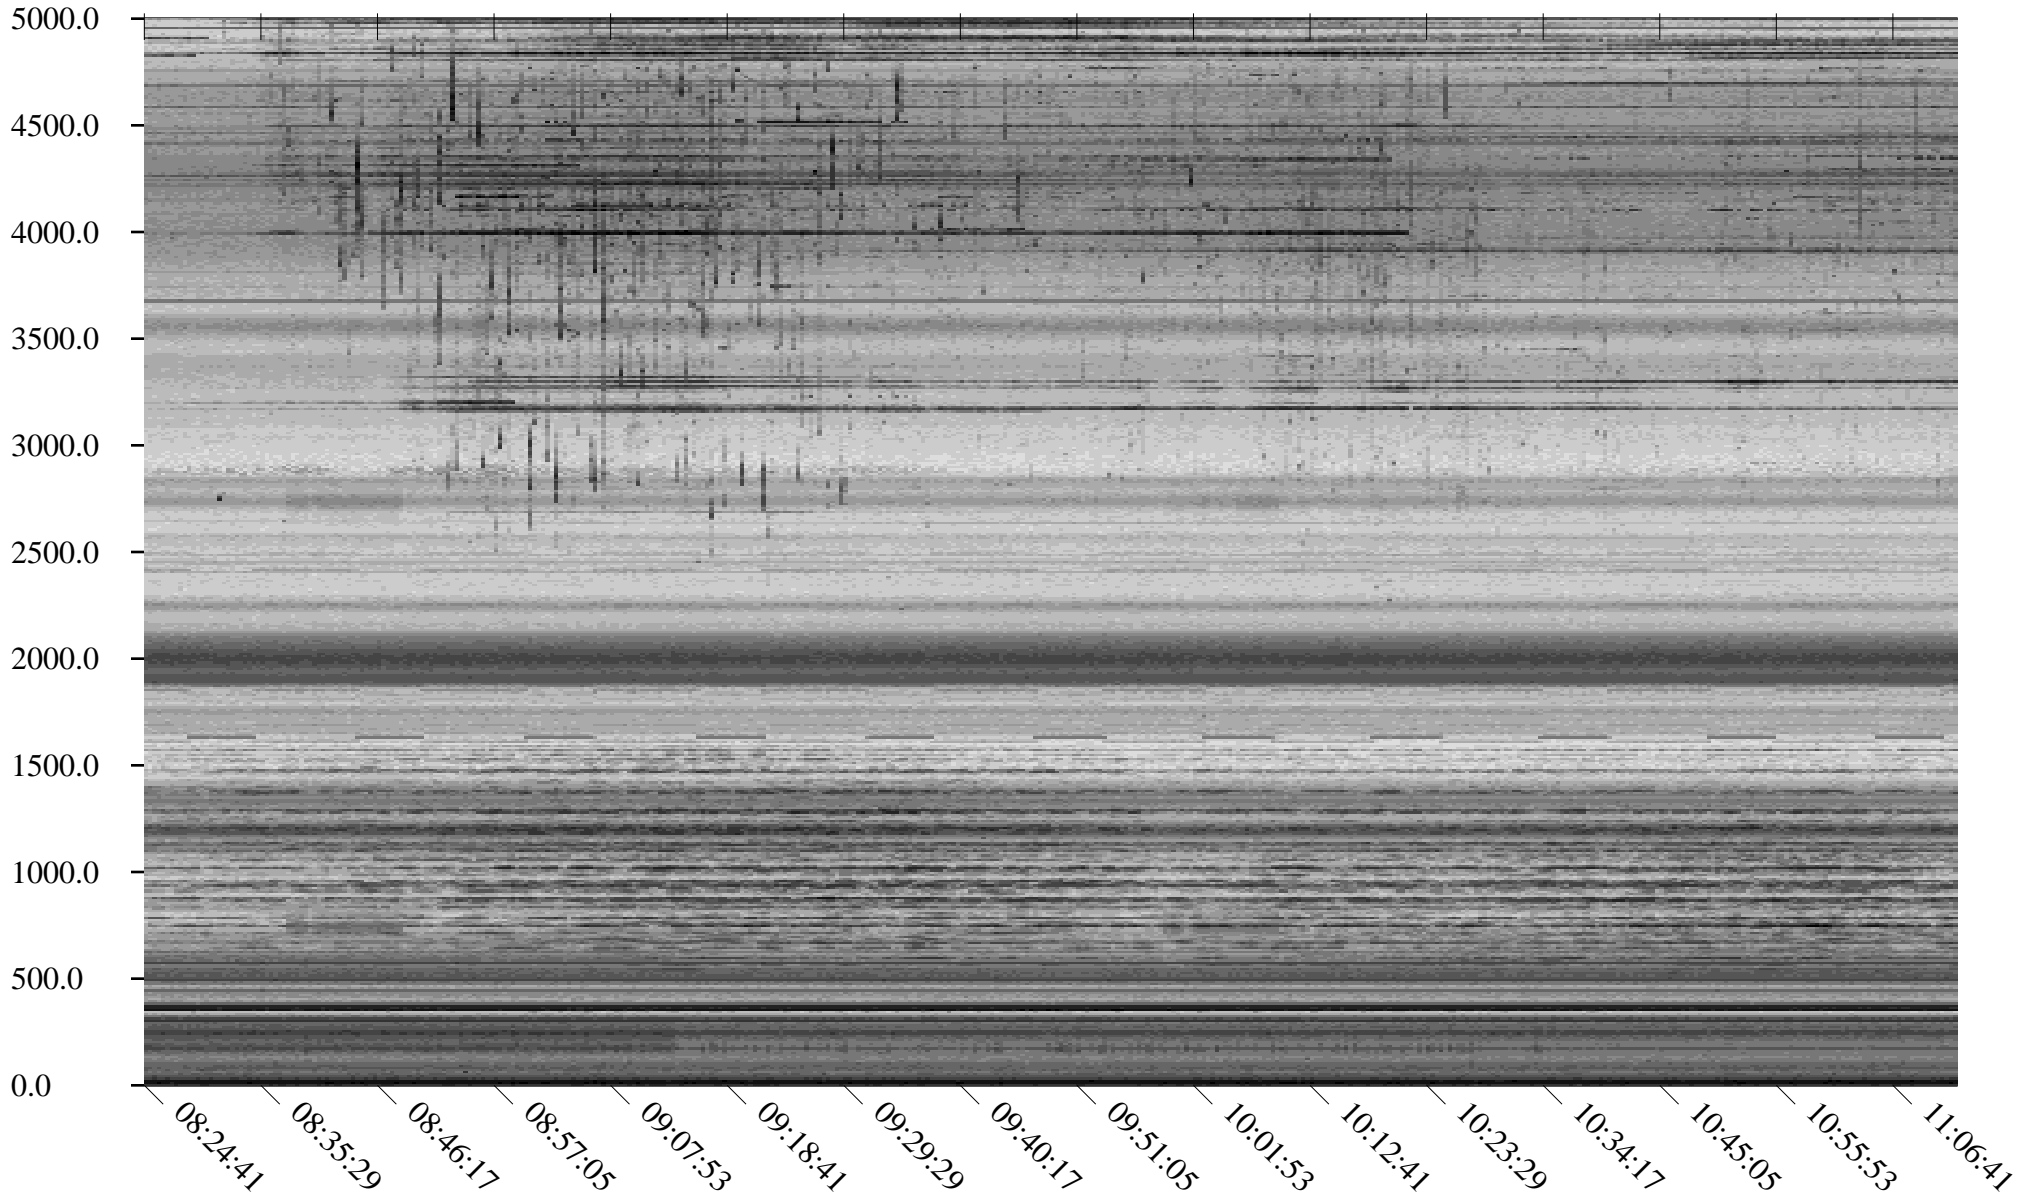

South Pole, day

172

2010

Linear Scale    Black = 175    White = 25

Page 1

South Pole, day

172

2010

Linear Scale Black = 175 White = 25

South Pole, day

172

2010

Linear Scale Black = 175 White = 25

Page 3

South Pole, day

172

2010

Linear Scale Black = 175 White = 25

Page 4

South Pole, day

172

2010

Linear Scale Black = 175 White = 25

Page 5

South Pole, day

172

2010

Linear Scale    Black = 175    White = 25

Page 6

South Pole, day

172

2010