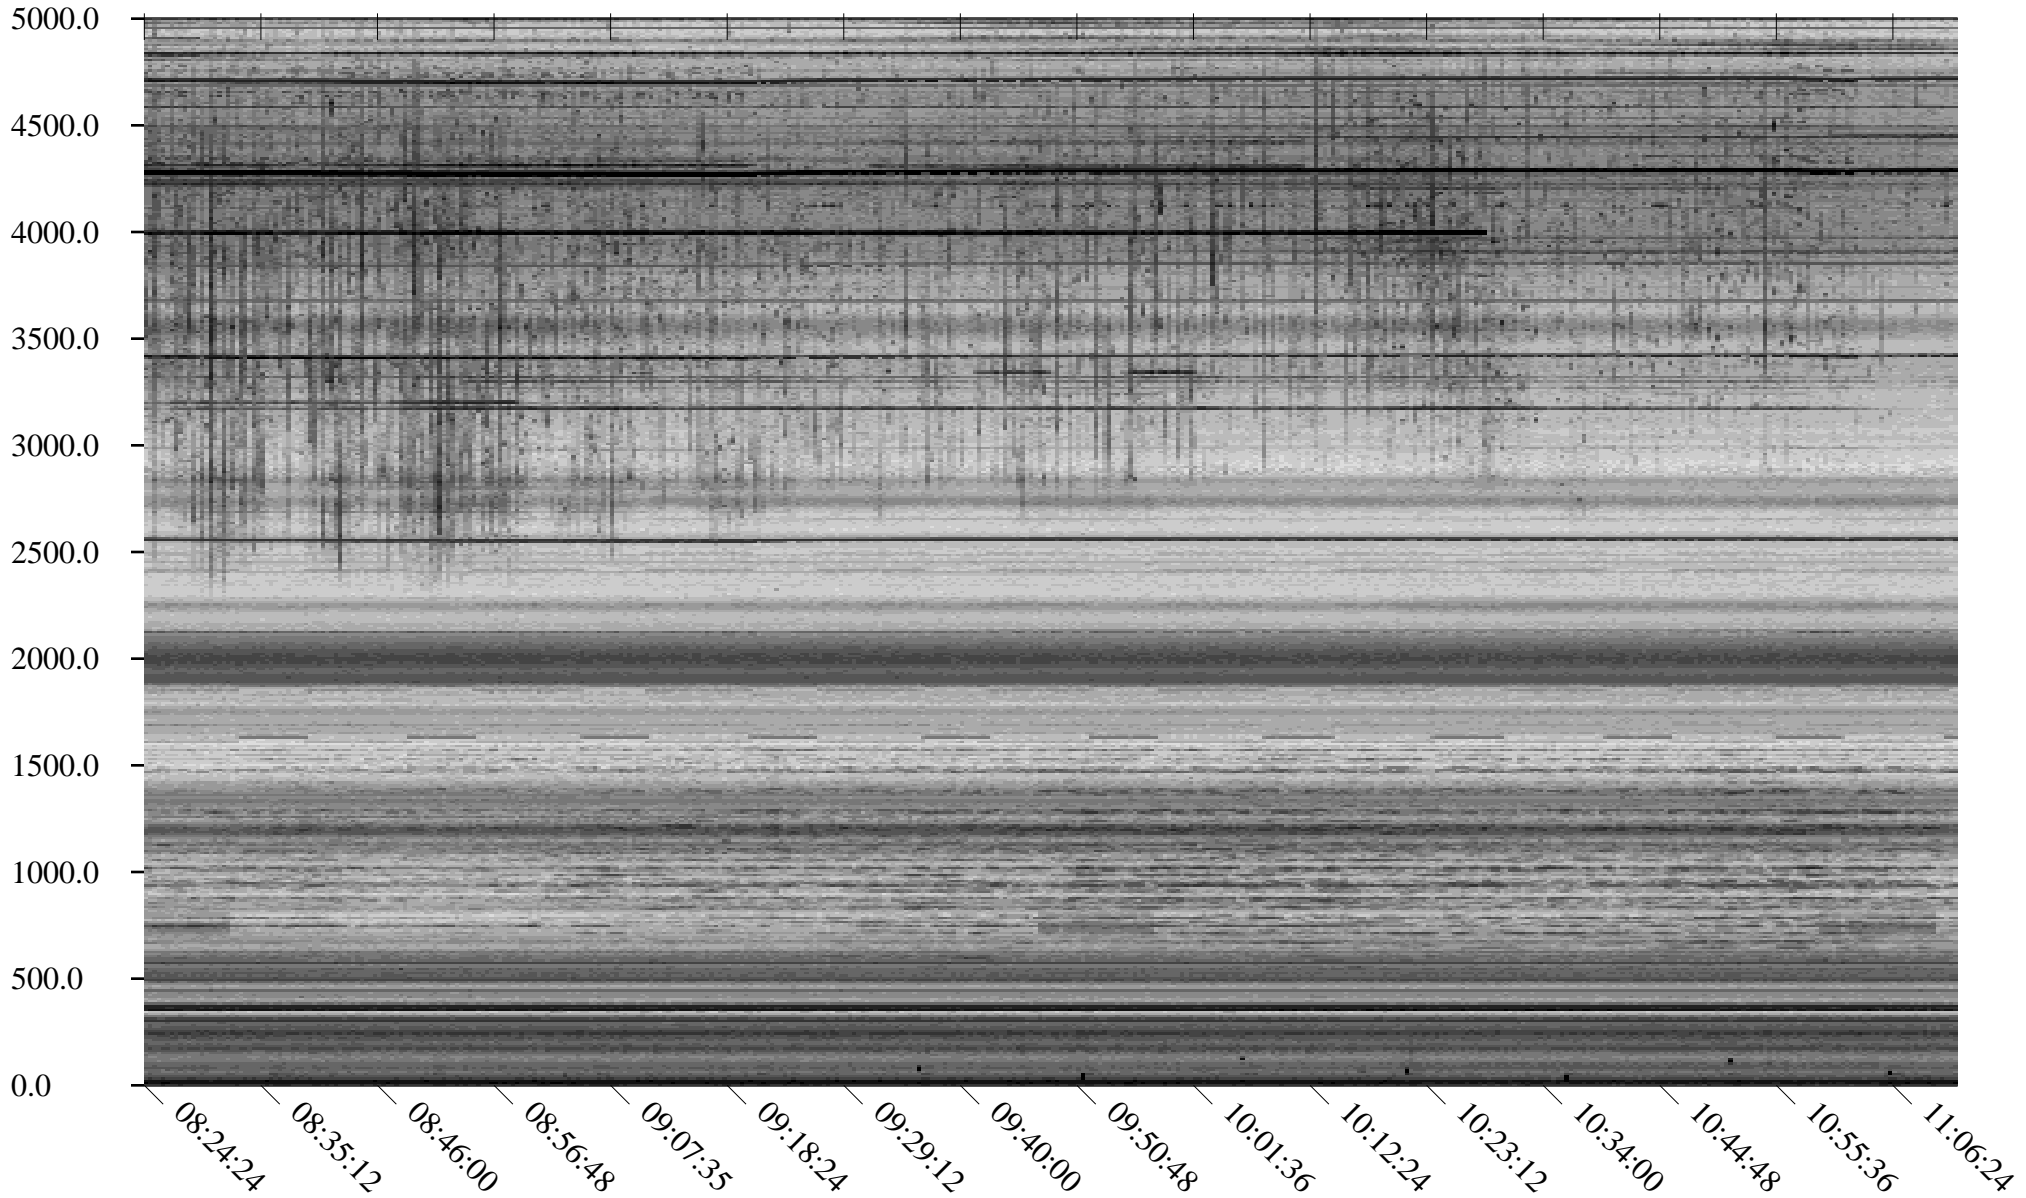

South Pole, day

175

2010

Linear Scale Black = 175 White = 25

Page 1

South Pole, day

175

2010

Linear Scale Black = 175 White = 25

South Pole, day

175

2010

Linear Scale Black = 175 White = 25

Page 3

South Pole, day

175

2010

Linear Scale Black = 175 White = 25

Page 4

South Pole, day

175

2010

Linear Scale Black = 175 White = 25

Page 5

South Pole, day

175

2010

Linear Scale Black = 175 White = 25

South Pole, day

175

2010

Linear Scale Black = 175 White = 25