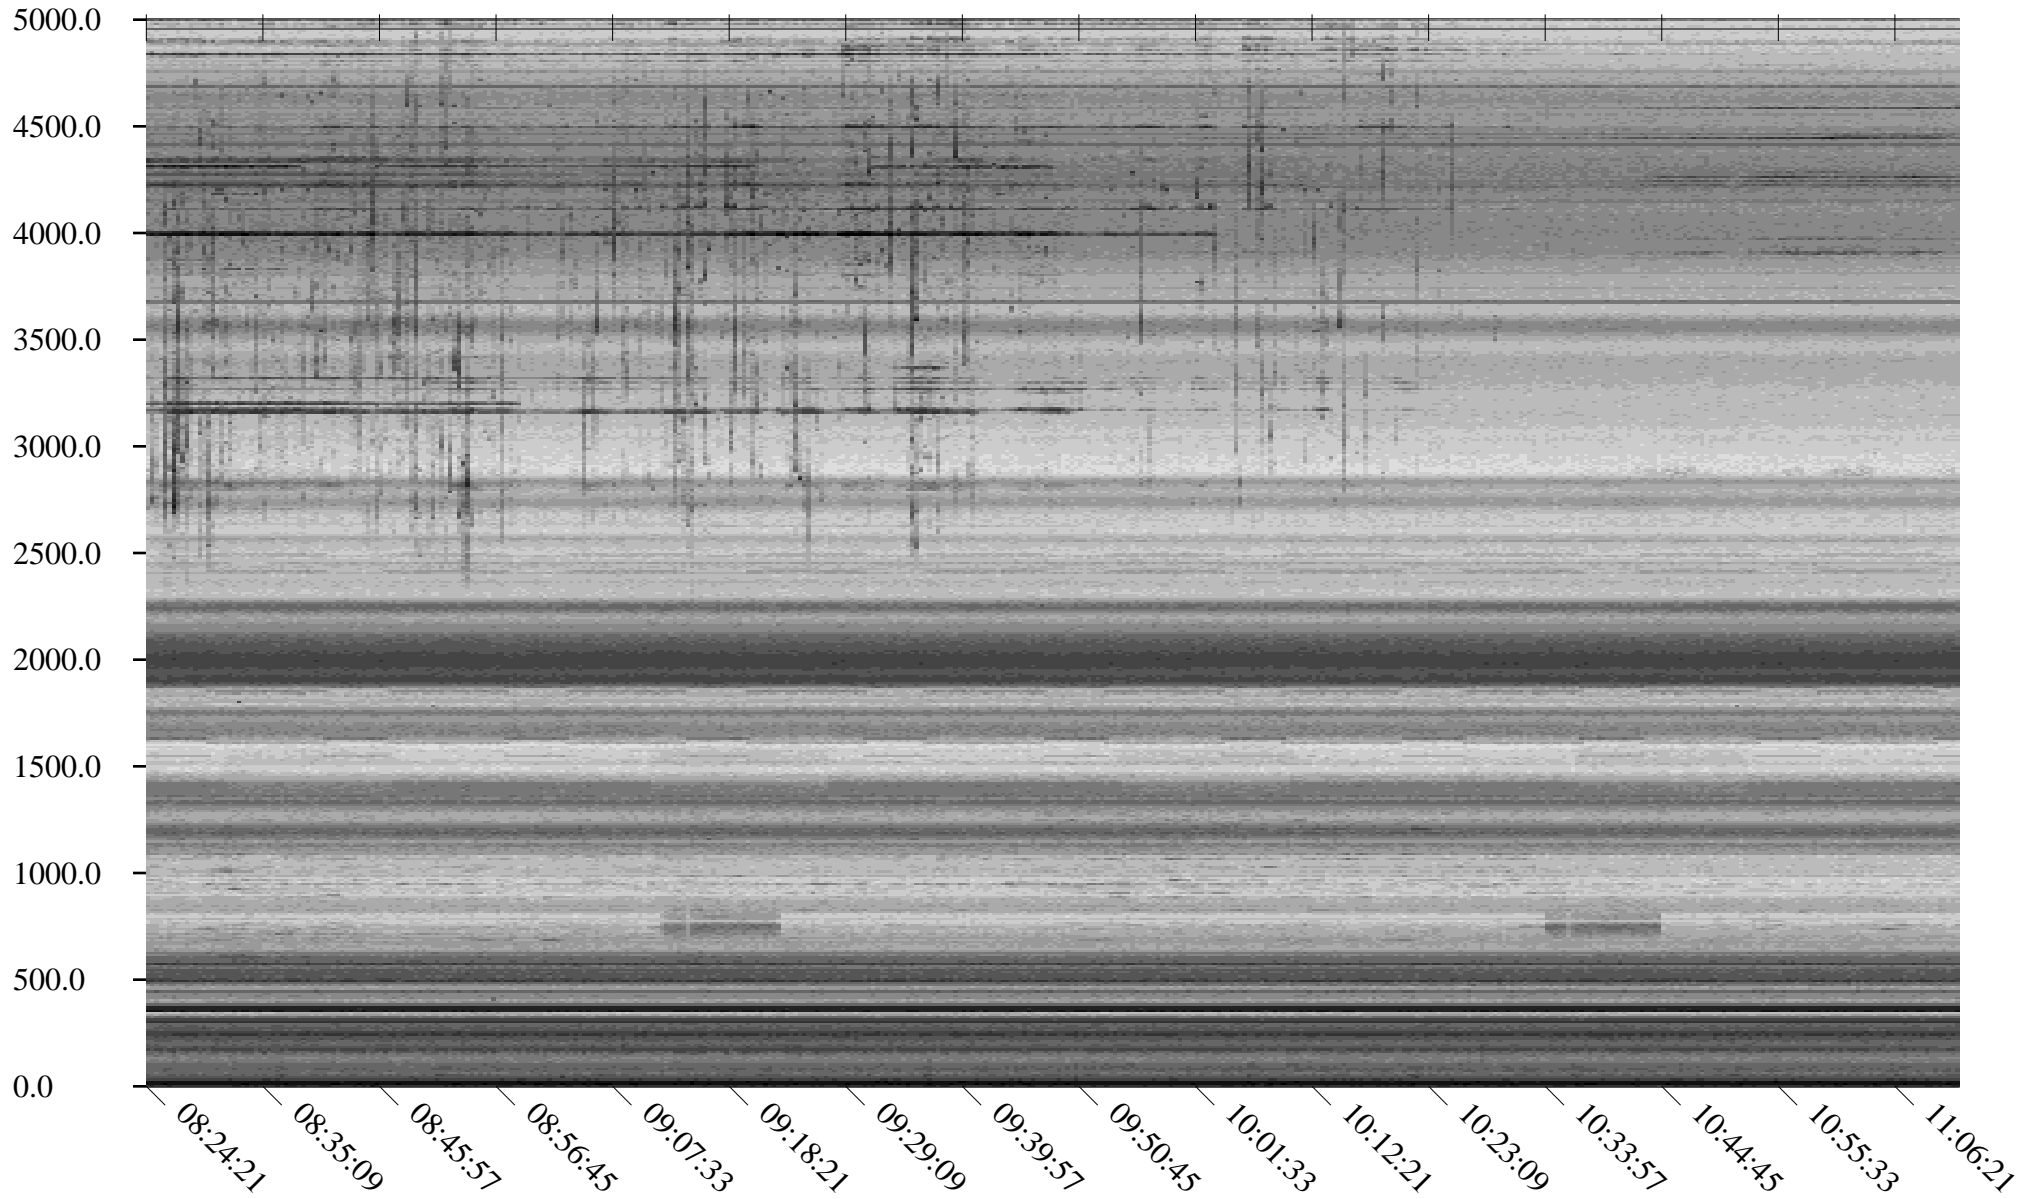

South Pole, day

184

2010

Linear Scale Black = 175 White = 25

Page 1

South Pole, day

184

2010

Linear Scale Black = 175 White = 25

Page 2

South Pole, day

184

2010

Linear Scale Black = 175 White = 25

South Pole, day

184

2010

Linear Scale Black = 175 White = 25

Page 4

South Pole, day

184

2010

Linear Scale Black = 175 White = 25

Page 5

South Pole, day

184

2010

Linear Scale Black = 175 White = 25

Page 6

South Pole, day

184

2010