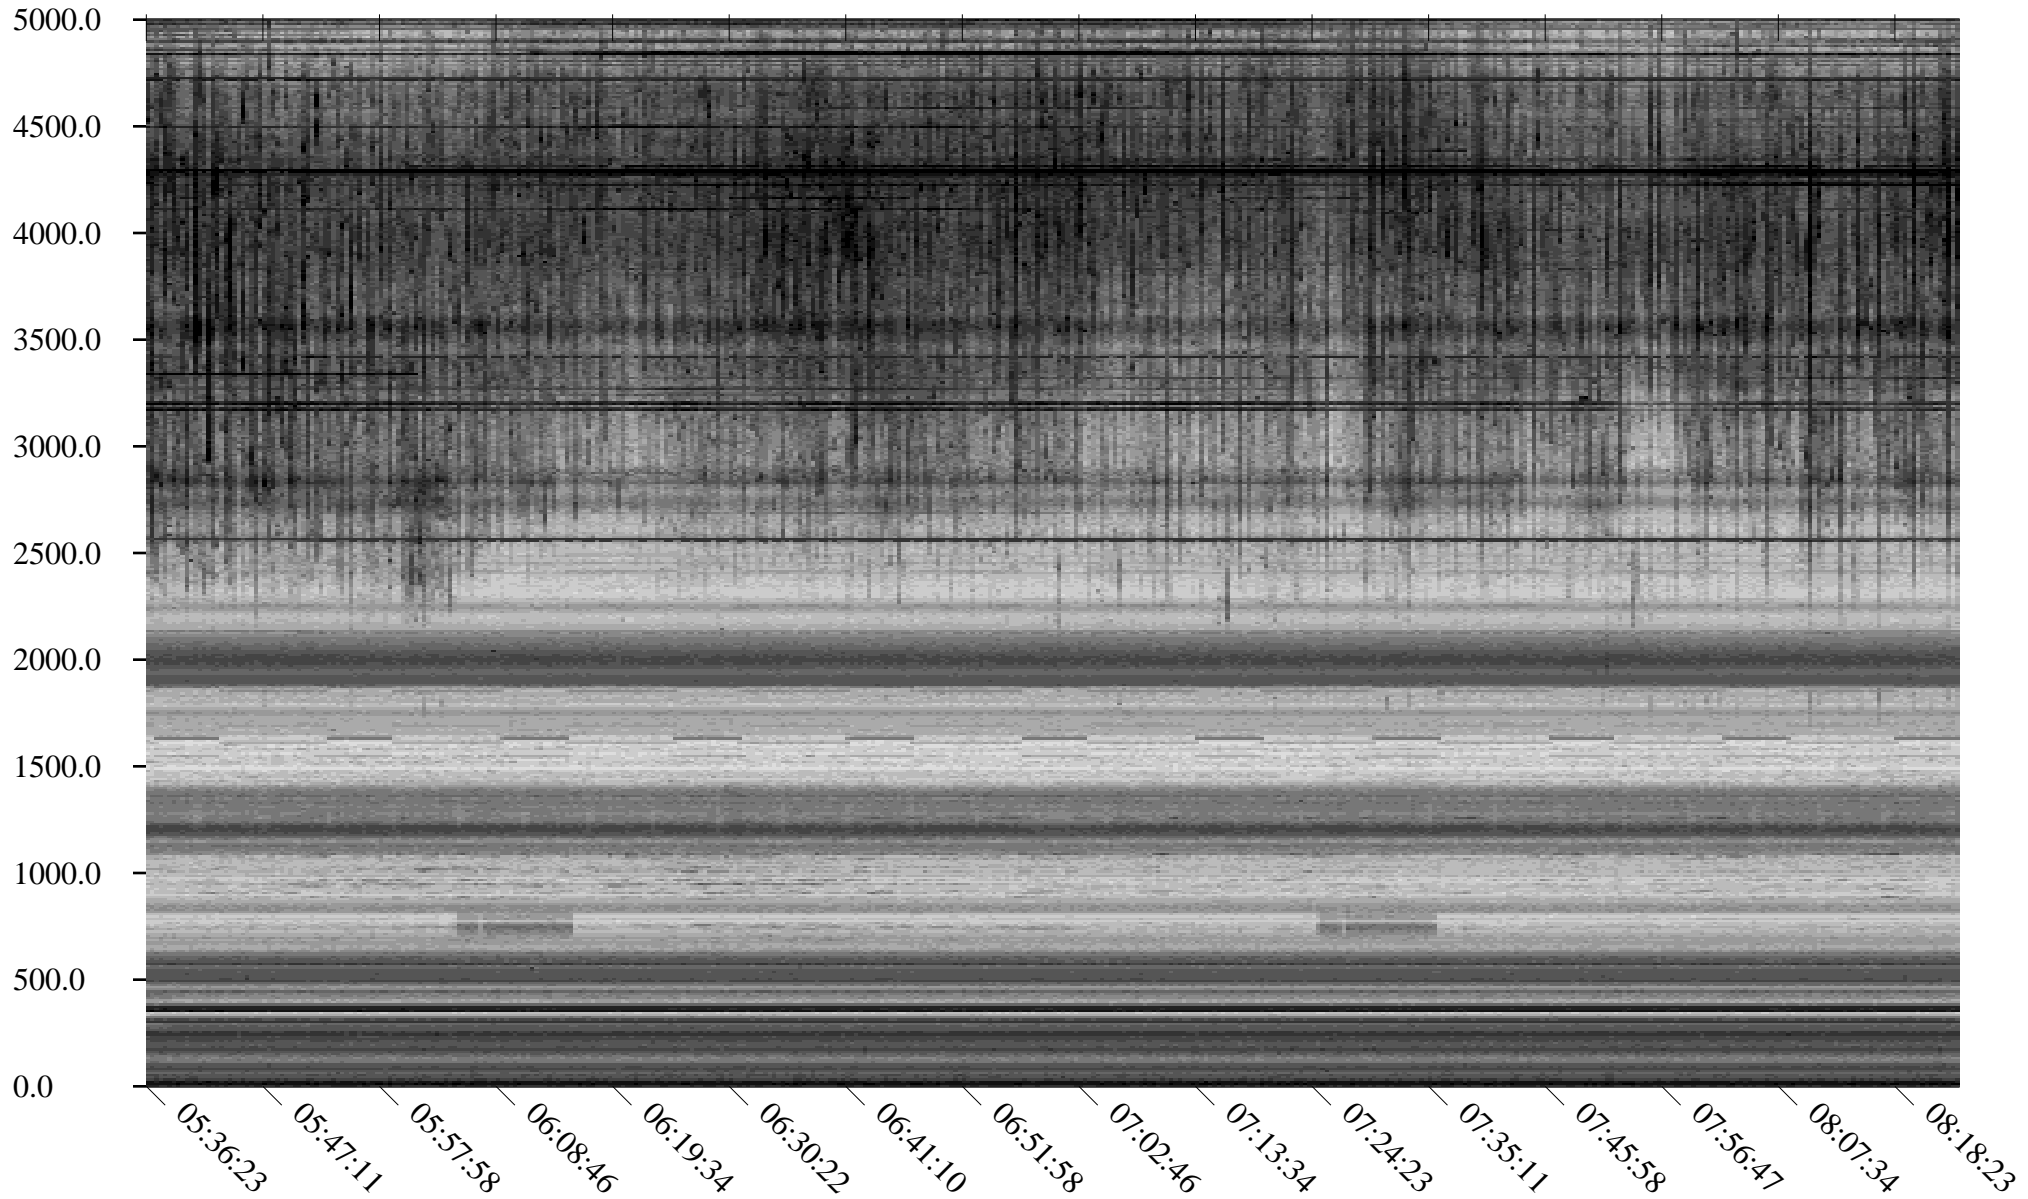

South Pole, day

193

2010

Linear Scale Black = 175 White = 25

Page 1

South Pole, day

193

2010

Linear Scale Black = 175 White = 25

South Pole, day

193

2010

Linear Scale Black = 175 White = 25

Page 3

South Pole, day

193

2010

Linear Scale    Black = 175    White = 25

Page 4

South Pole, day

193

2010

Linear Scale    Black = 175    White = 25

Page 5

South Pole, day

193

2010

Linear Scale Black = 175 White = 25

South Pole, day

193

2010

Linear Scale Black = 175 White = 25