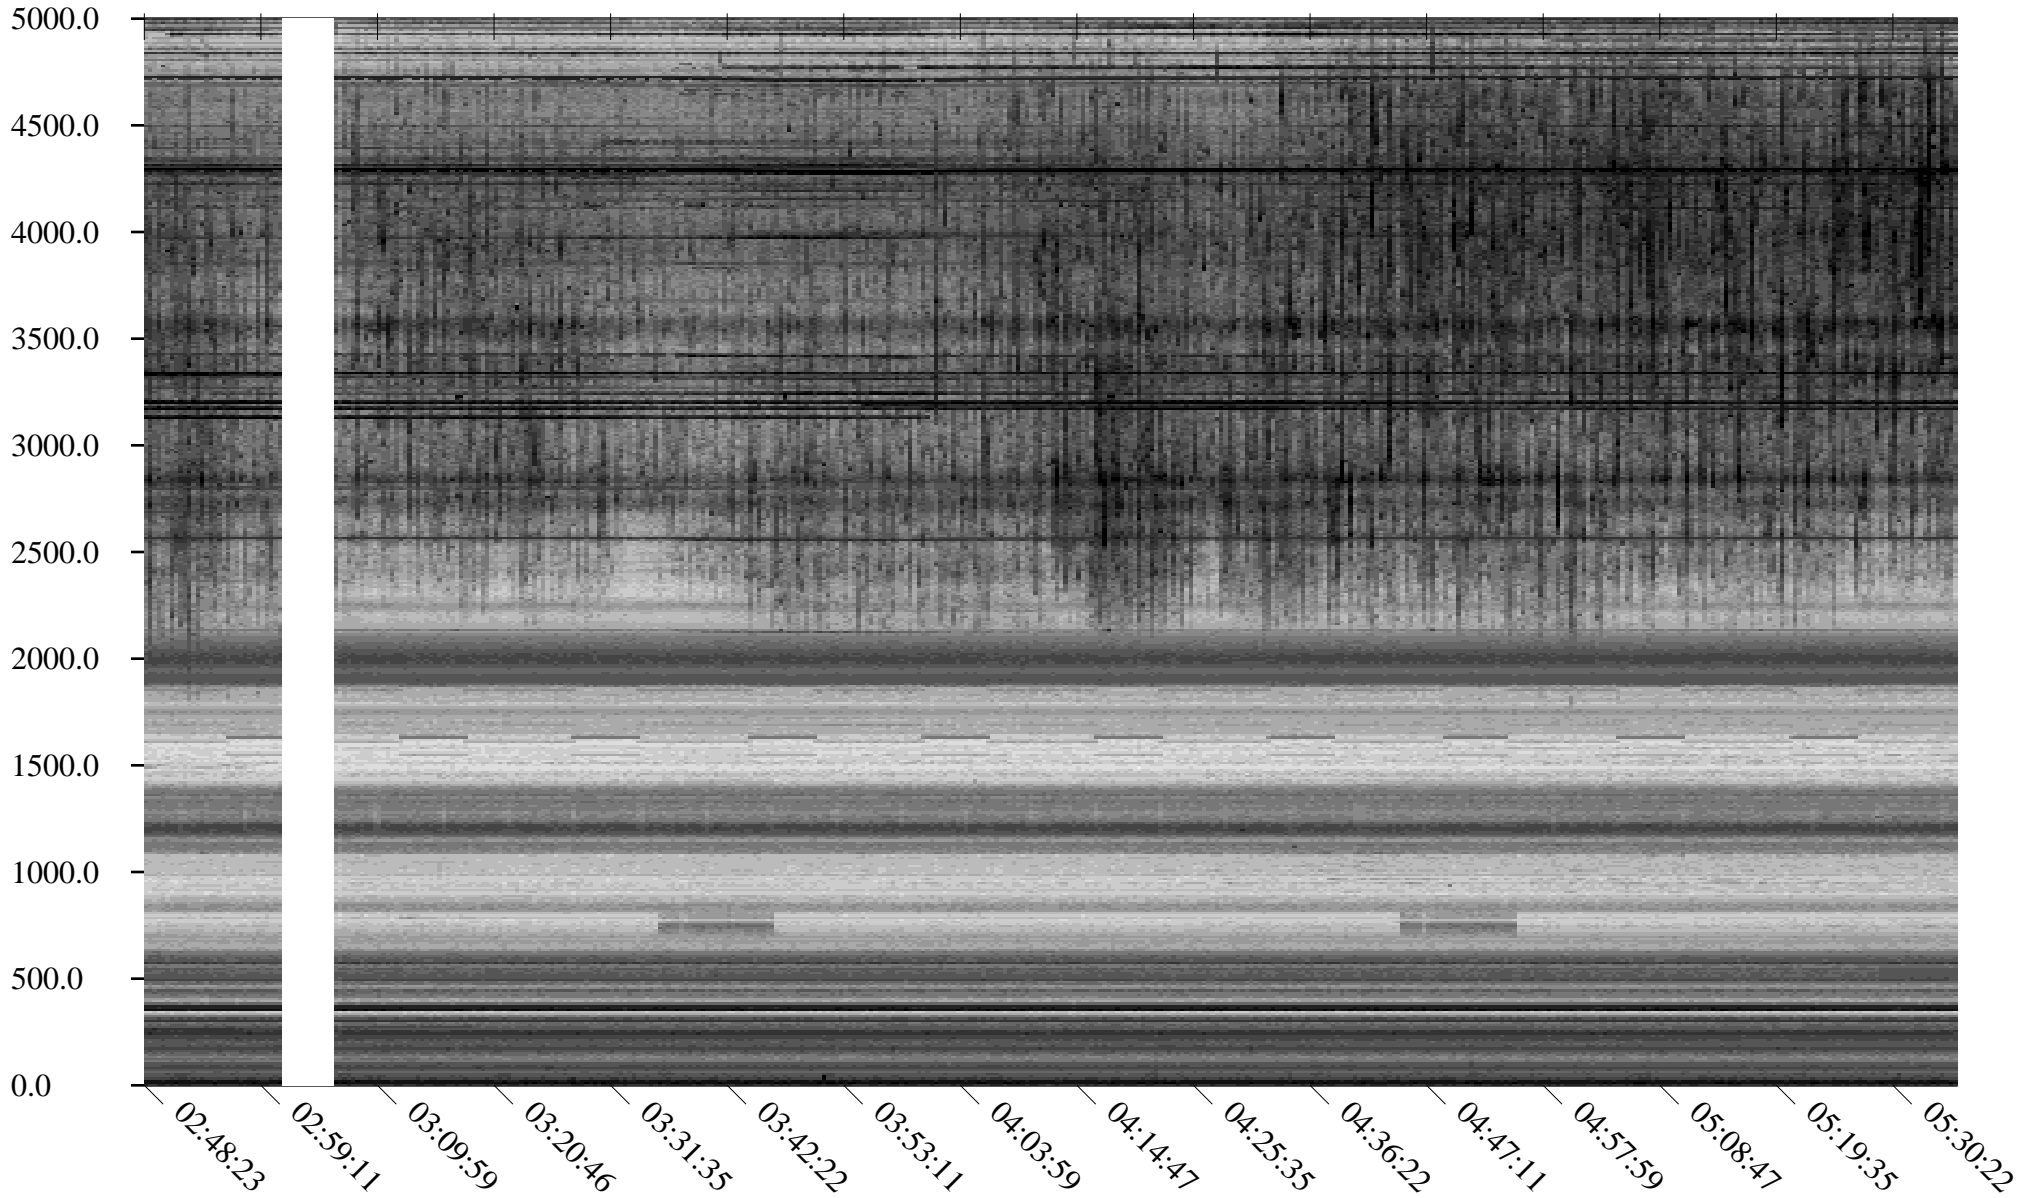

South Pole, day

193

2010

Linear Scale Black = 175 White = 25

Page 1

South Pole, day

193

2010

Linear Scale Black = 175 White = 25

South Pole, day

193

2010

Linear Scale Black = 175 White = 25

Page 3

South Pole, day

193

2010

Linear Scale    Black = 175    White = 25

Page 4

South Pole, day

193

2010

Linear Scale    Black = 175    White = 25

Page 5

South Pole, day

193

2010

Linear Scale Black = 175 White = 25

South Pole, day

193

2010

Linear Scale Black = 175 White = 25