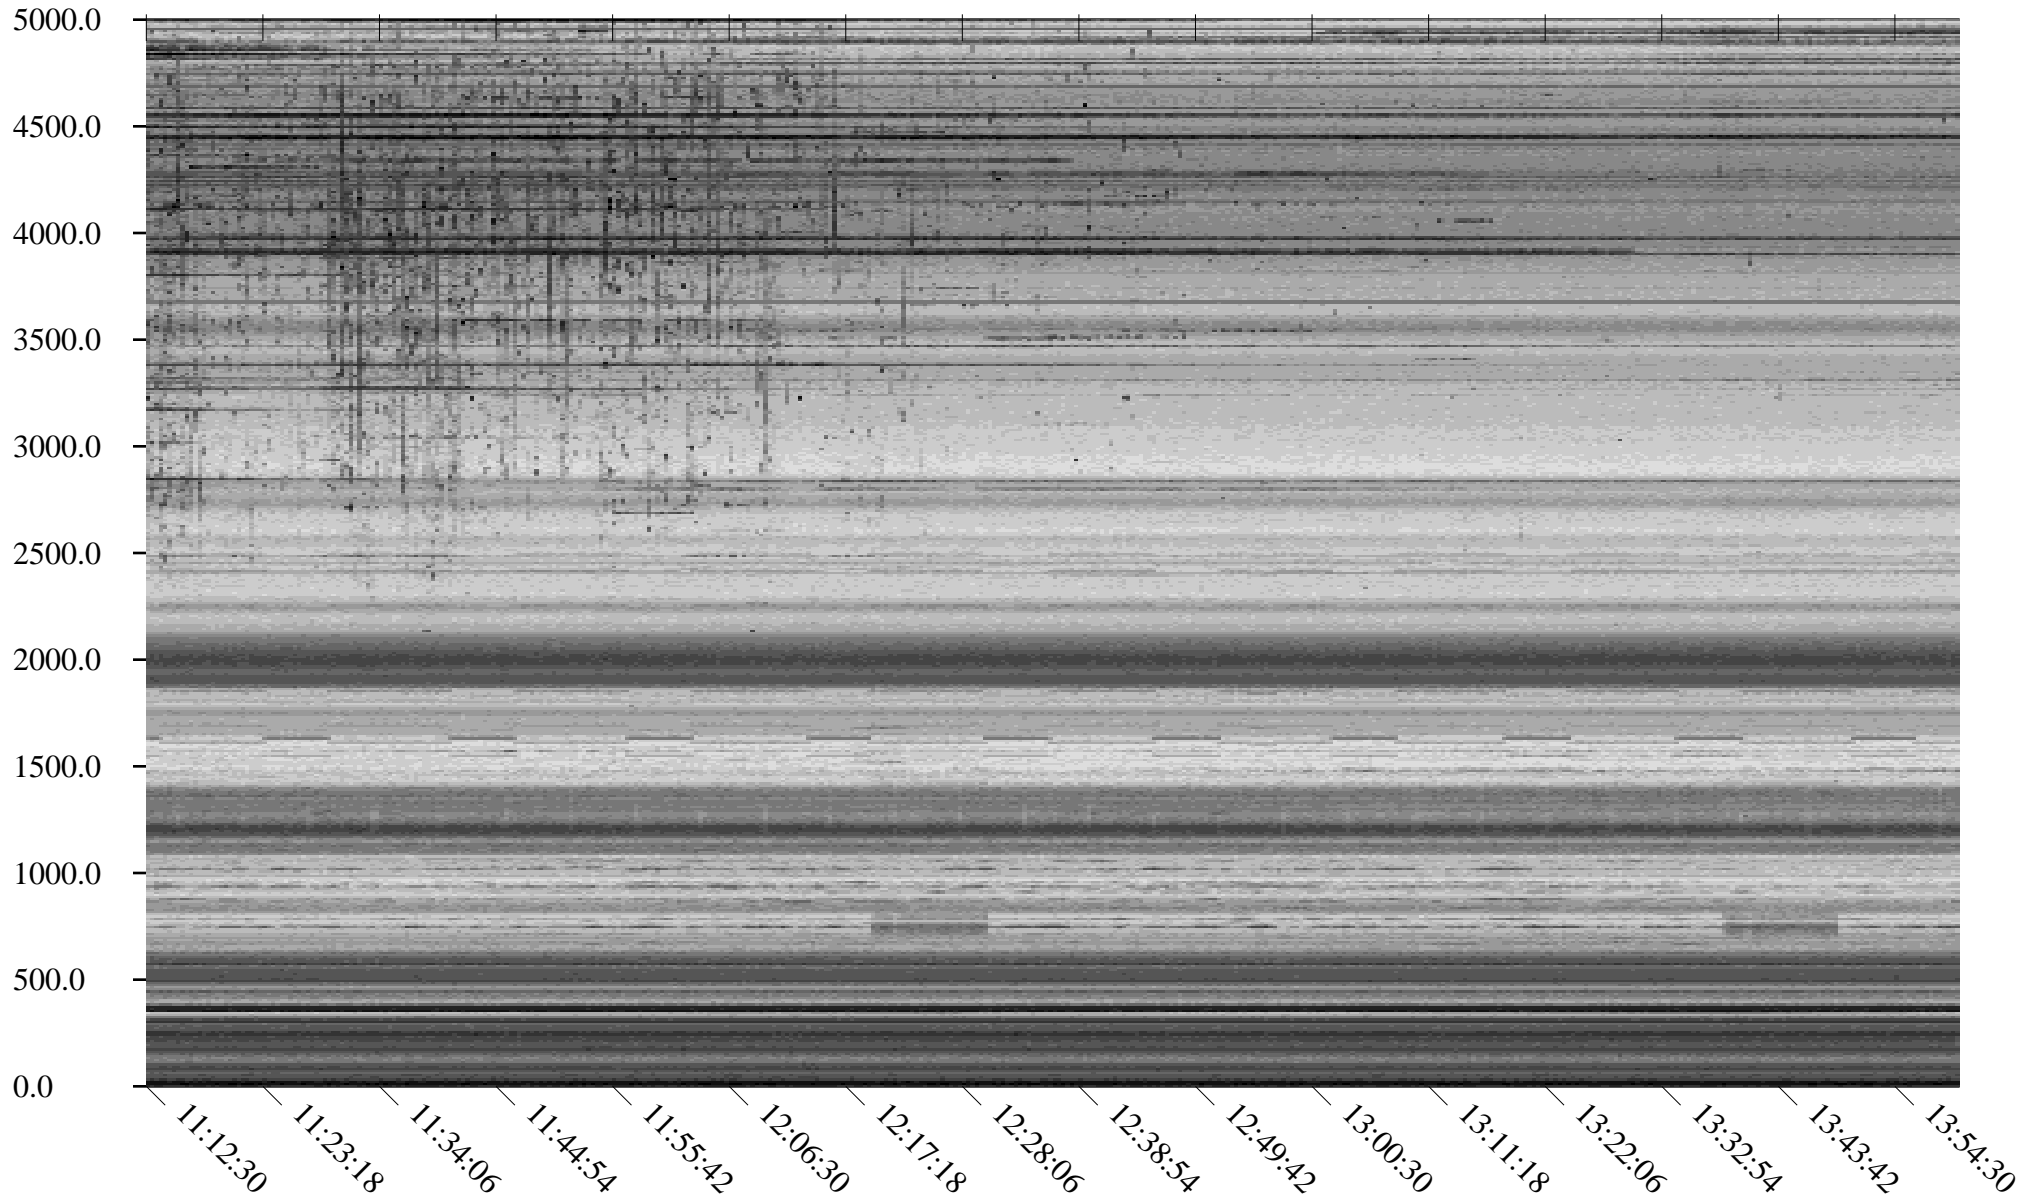

South Pole, day

194

2010

Linear Scale    Black = 175    White = 25

Page 1

South Pole, day

194

2010

Linear Scale    Black = 175    White = 25

South Pole, day

194

2010

Linear Scale Black = 175 White = 25

Page 3

South Pole, day

194

2010

Linear Scale Black = 175 White = 25

Page 4

South Pole, day

194

2010

Linear Scale    Black = 175    White = 25

Page 5

South Pole, day

194

2010

Linear Scale    Black = 175    White = 25

Page 6

South Pole, day

194

2010