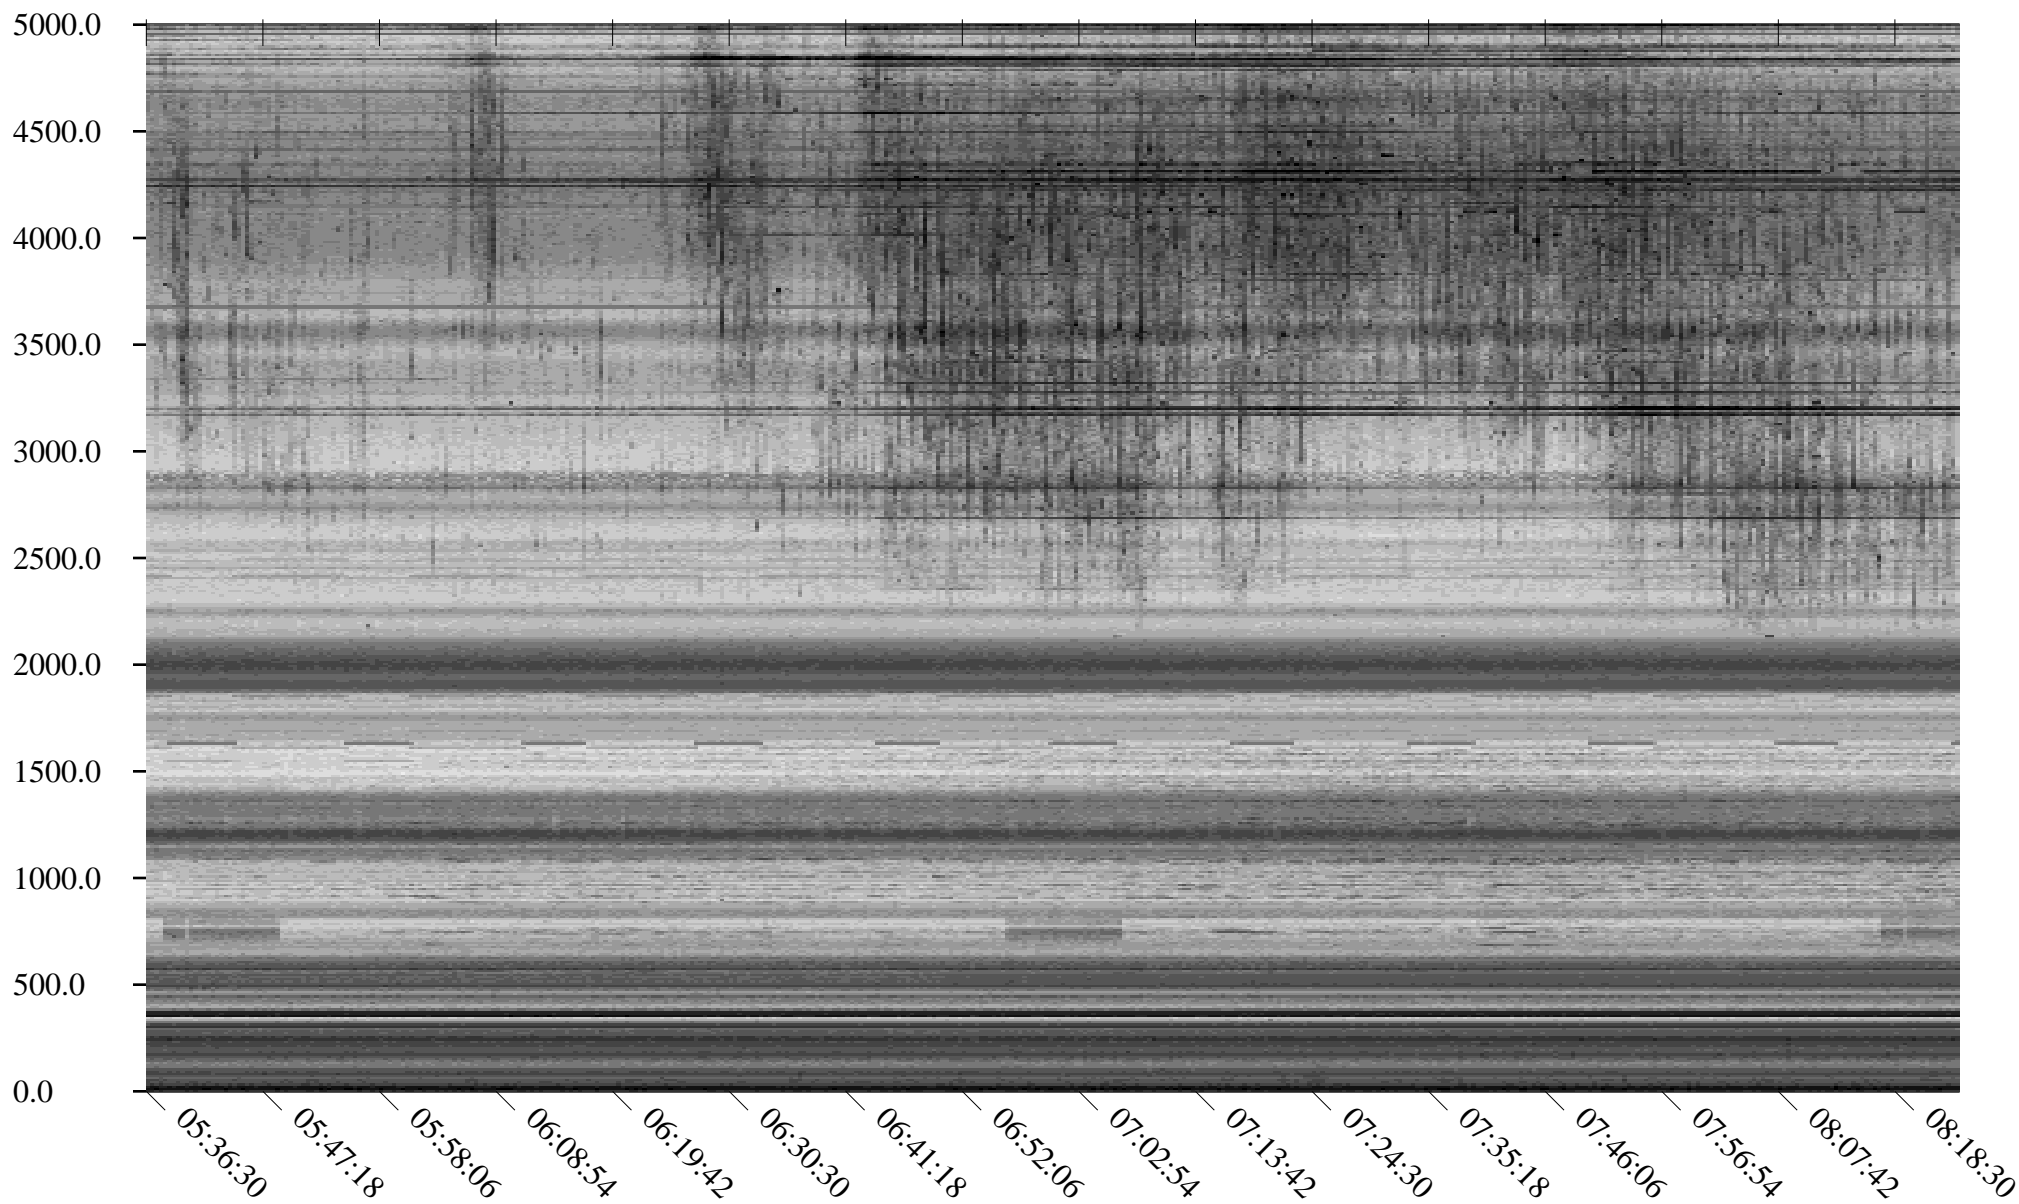

South Pole, day

194

2010

Linear Scale    Black = 175    White = 25

Page 1

South Pole, day

194

2010

Linear Scale    Black = 175    White = 25

South Pole, day

194

2010

Linear Scale Black = 175 White = 25

Page 3

South Pole, day

194

2010

Linear Scale Black = 175 White = 25

Page 4

South Pole, day

194

2010

Linear Scale    Black = 175    White = 25

Page 5

South Pole, day

194

2010

Linear Scale    Black = 175    White = 25

Page 6

South Pole, day

194

2010