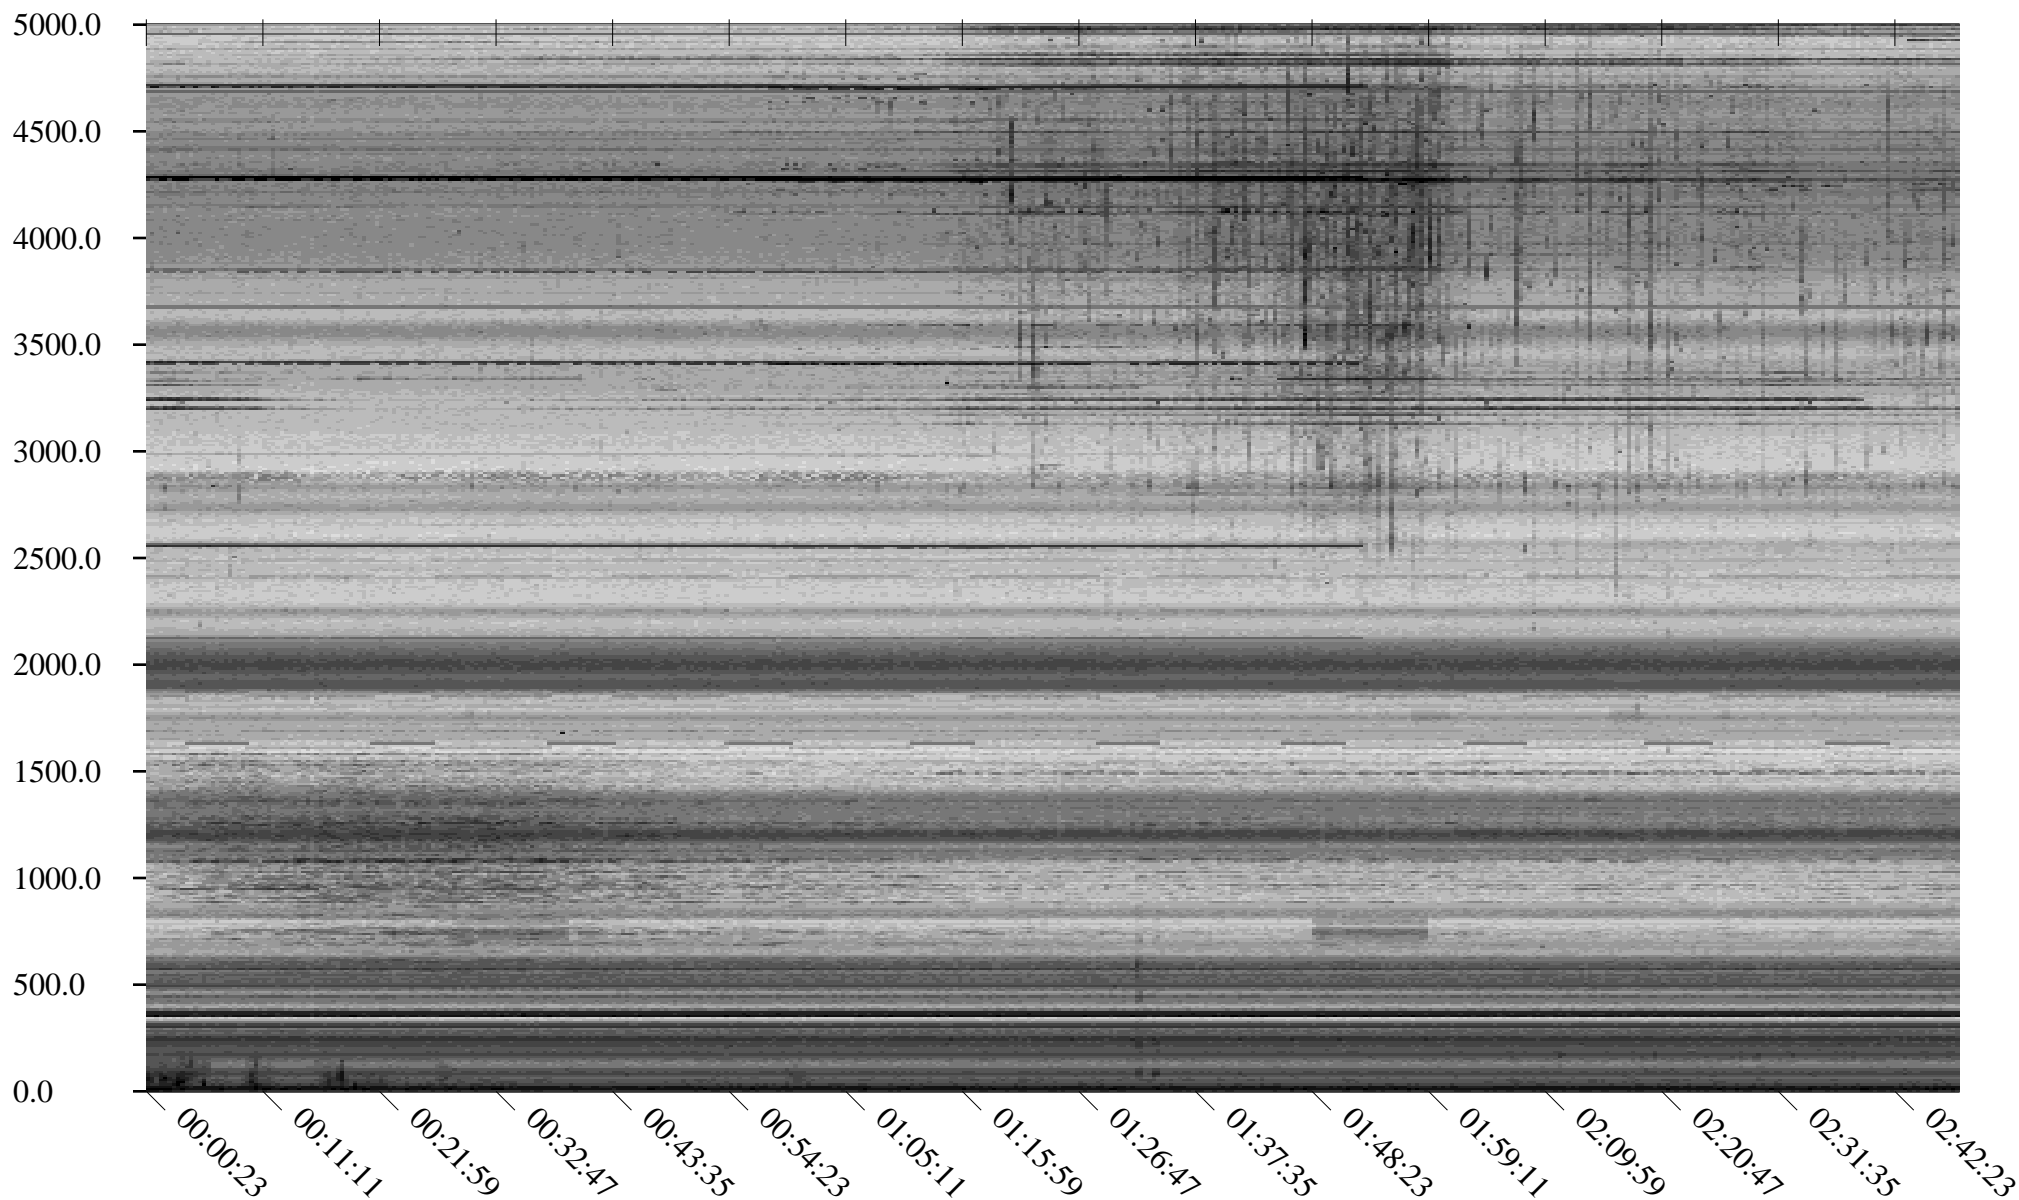

South Pole, day

194

2010

Linear Scale    Black = 175    White = 25

Page 1

South Pole, day

194

2010

Linear Scale    Black = 175    White = 25

South Pole, day

194

2010

Linear Scale Black = 175 White = 25

Page 3

South Pole, day

194

2010

Linear Scale Black = 175 White = 25

Page 4

South Pole, day

194

2010

Linear Scale    Black = 175    White = 25

Page 5

South Pole, day

194

2010

Linear Scale    Black = 175    White = 25

Page 6

South Pole, day

194

2010