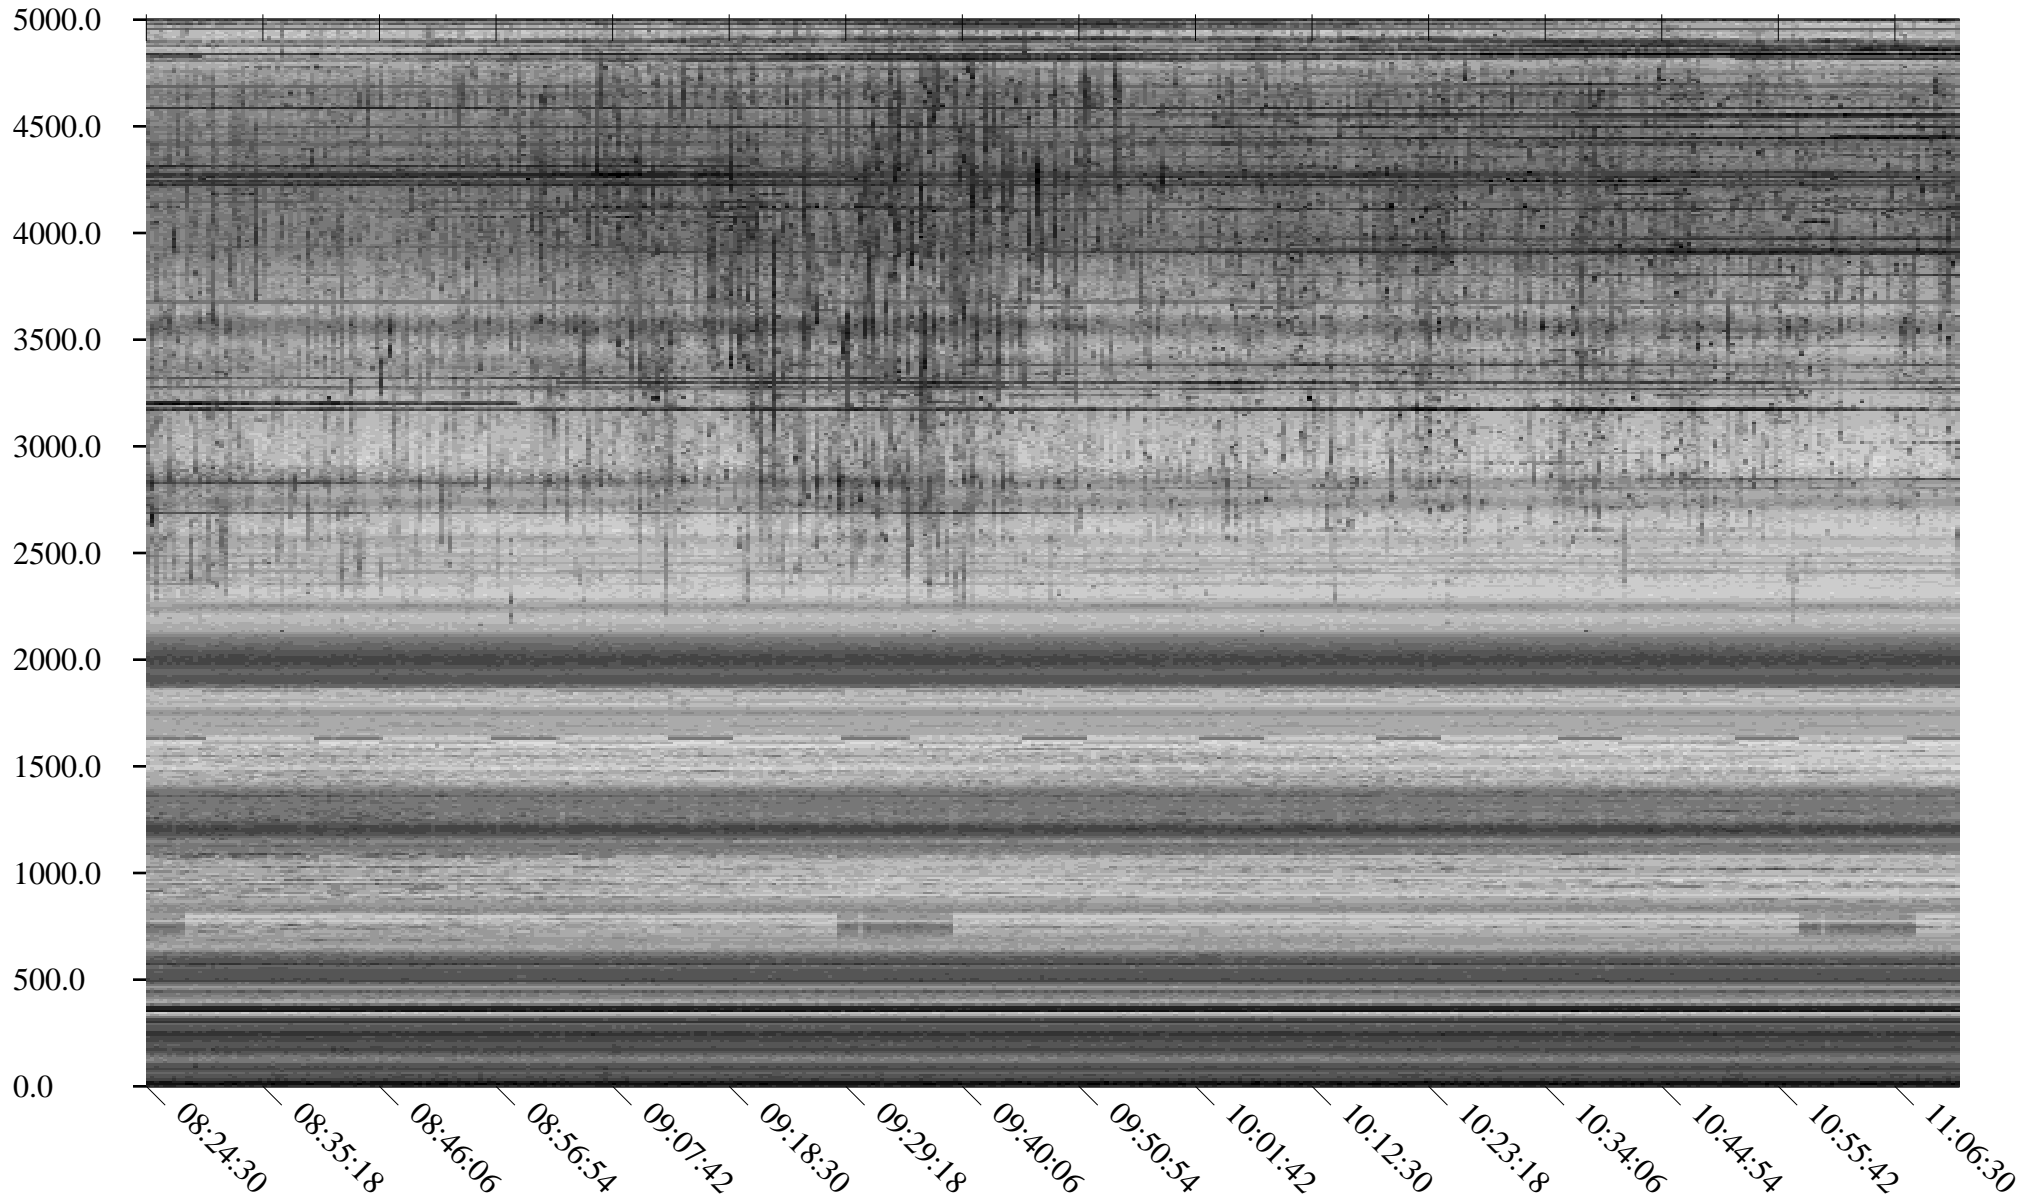

South Pole, day

194

2010

Linear Scale    Black = 175    White = 25

Page 1

South Pole, day

194

2010

Linear Scale    Black = 175    White = 25

South Pole, day

194

2010

Linear Scale Black = 175 White = 25

Page 3

South Pole, day

194

2010

Linear Scale Black = 175 White = 25

Page 4

South Pole, day

194

2010

Linear Scale    Black = 175    White = 25

Page 5

South Pole, day

194

2010

Linear Scale    Black = 175    White = 25

Page 6

South Pole, day

194

2010