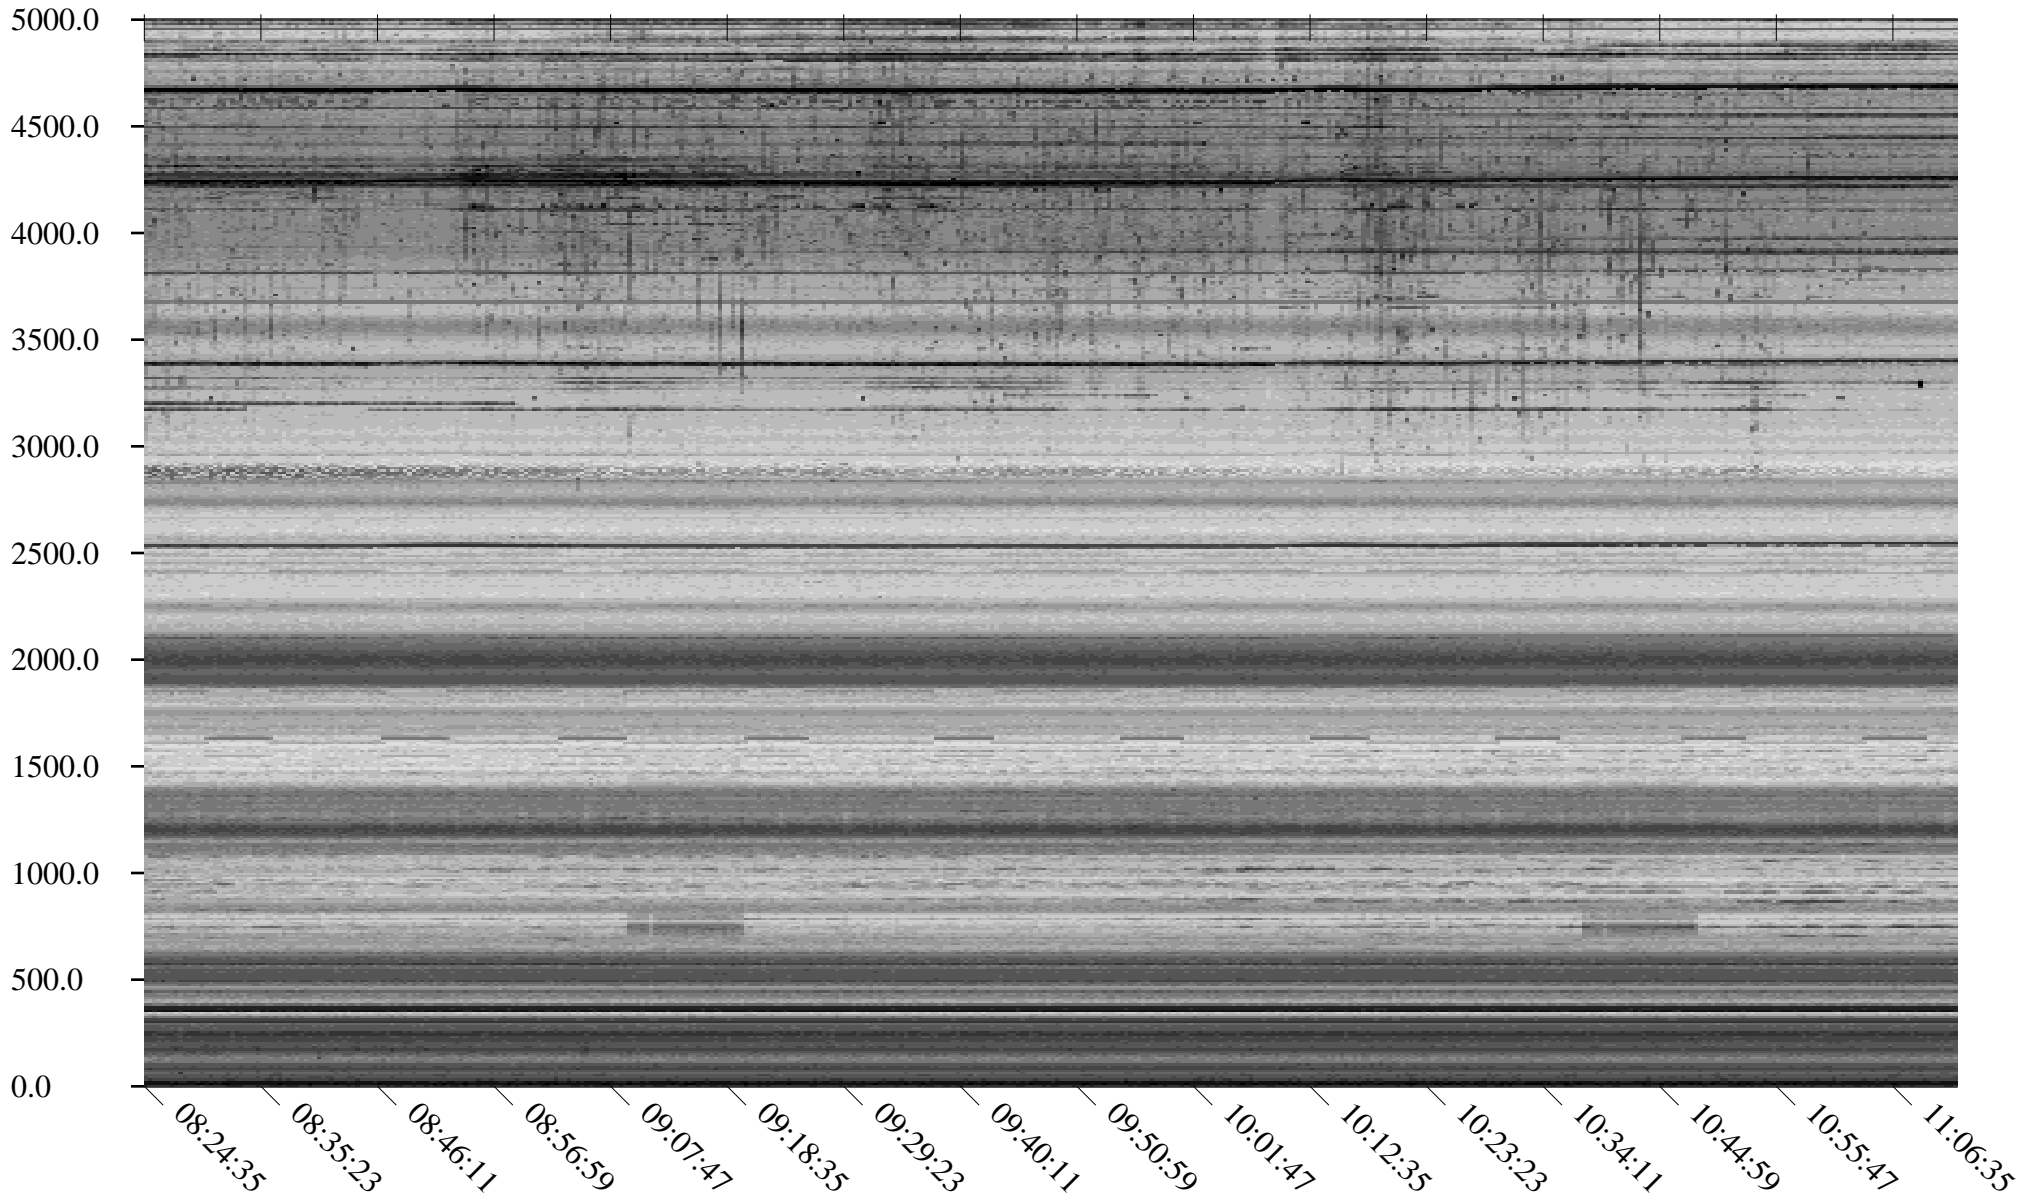

South Pole, day

195

2010

Linear Scale Black = 175 White = 25

Page 1

South Pole, day

195

2010

Linear Scale Black = 175 White = 25

Page 2

South Pole, day

195

2010

Linear Scale Black = 175 White = 25

Page 3

South Pole, day

195

2010

Linear Scale    Black = 175    White = 25

Page 4

South Pole, day

195

2010

Linear Scale    Black = 175    White = 25

Page 5

South Pole, day

195

2010

Linear Scale Black = 175 White = 25

Page 6

South Pole, day

195